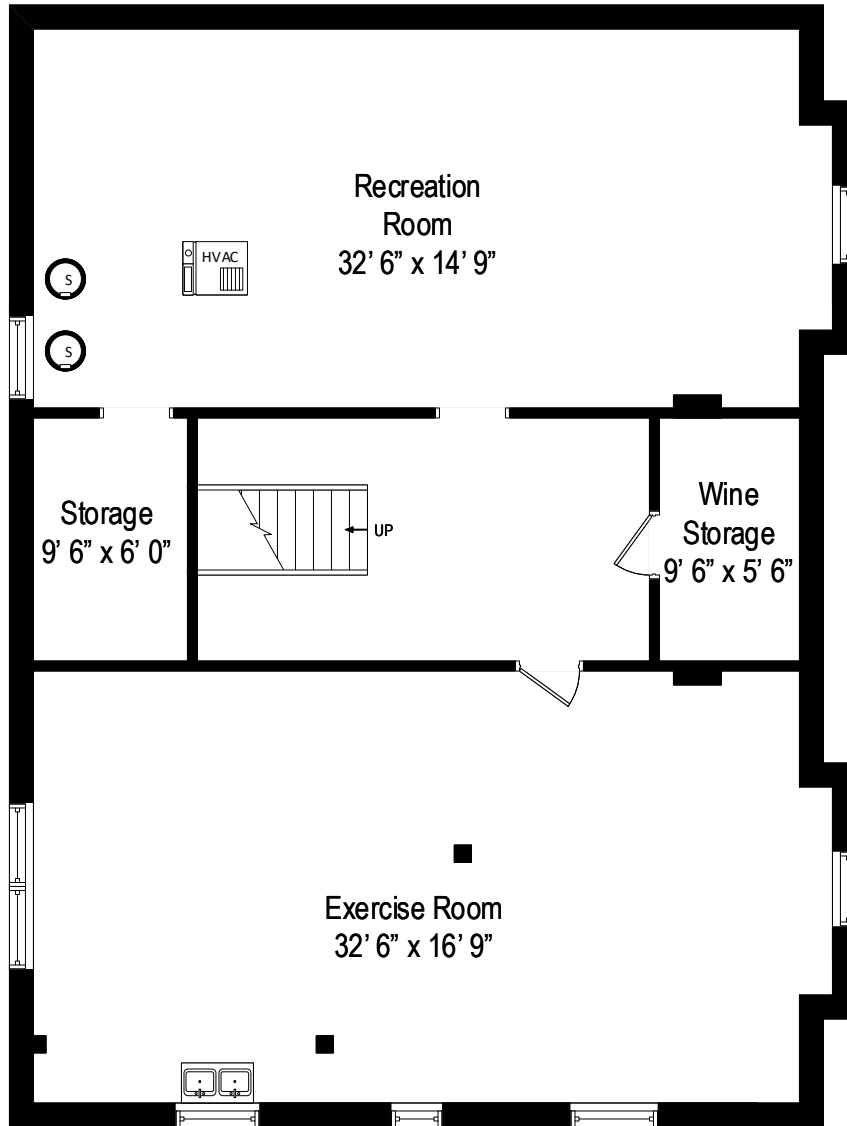

Ceiling Height: 8' 7"

1011 Sheridan Road – Evanston, IL 60202

First Level

Ceiling Height: 8' 7"

1011 Sheridan Road – Evanston, IL 60202

Second Level

1011 Sheridan Road – Evanston, IL 60202

Third Level

1011 Sheridan Road – Evanston, IL 60202

Lower Level