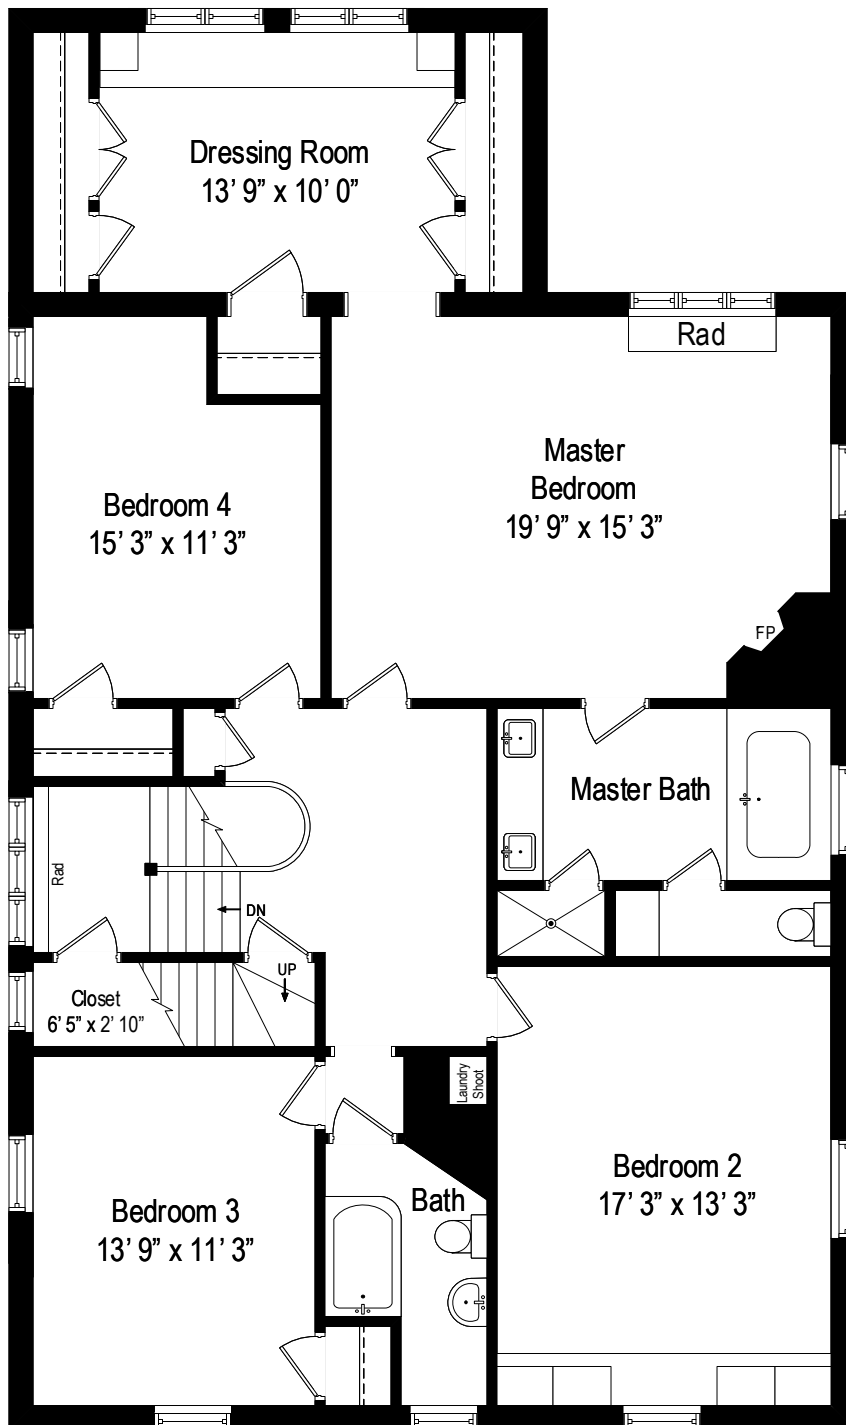

Ceiling Height: 8' 7"

1011 Sheridan Road – Evanston, IL 60202

First Level

Ceiling Height: 8' 7"

1011 Sheridan Road – Evanston, IL 60202

Second Level

1011 Sheridan Road – Evanston, IL 60202

Third Level

1011 Sheridan Road – Evanston, IL 60202

Lower Level