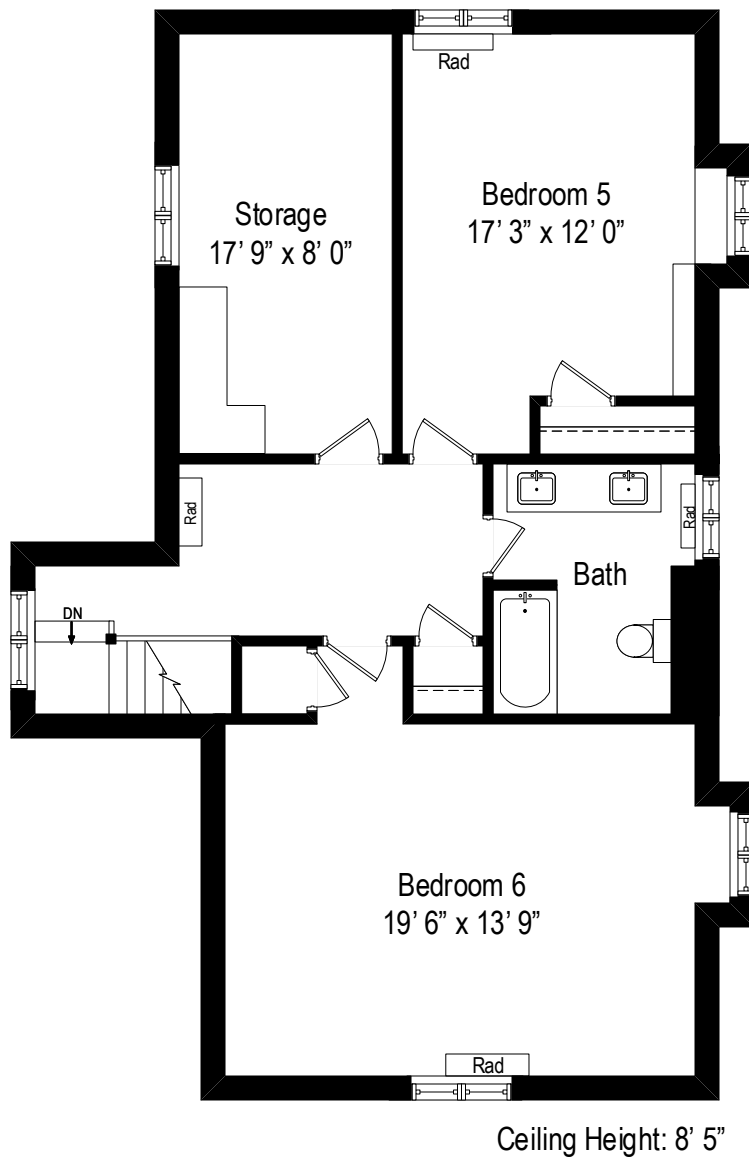

Ceiling Height: 8' 7"

1011 Sheridan Road – Evanston, IL 60202

First Level

Ceiling Height: 8' 7"

1011 Sheridan Road – Evanston, IL 60202

Second Level

1011 Sheridan Road – Evanston, IL 60202

Third Level

1011 Sheridan Road – Evanston, IL 60202

Lower Level