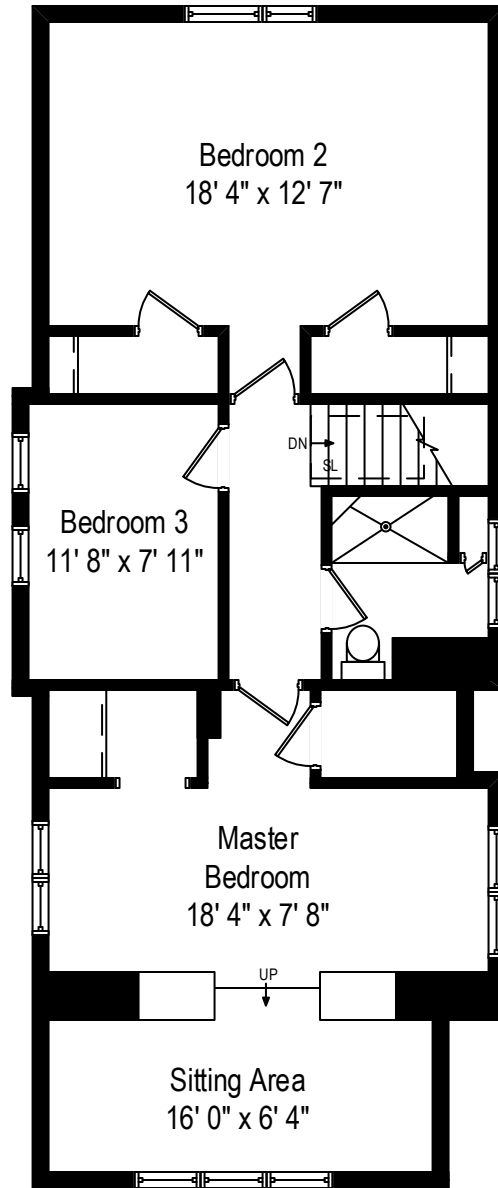

447 Loudon Road - Riverside, IL 60546

First Level

447 Loudon Road - Riverside, IL 60546

Second Level

All dimensions are approximate. This plan is for marketing purposes only.

447 Loudon Road - Riverside, IL 60546

Lower Level