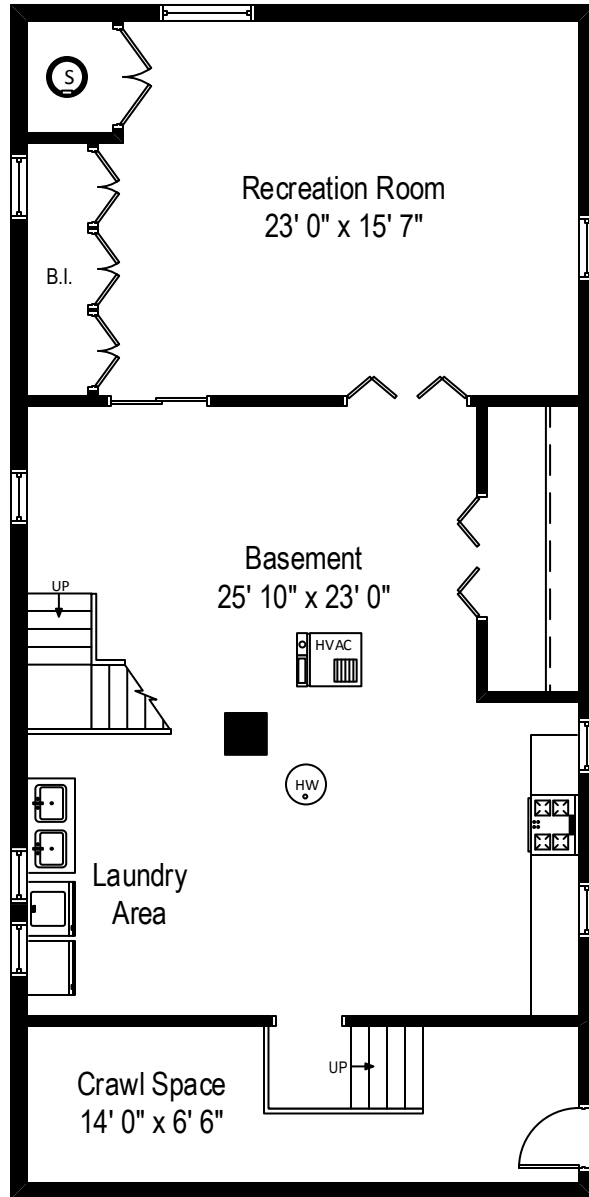

447 Loudon Road - Riverside, IL 60546

First Level

447 Loudon Road - Riverside, IL 60546

Second Level

All dimensions are approximate. This plan is for marketing purposes only.

447 Loudon Road - Riverside, IL 60546

Lower Level