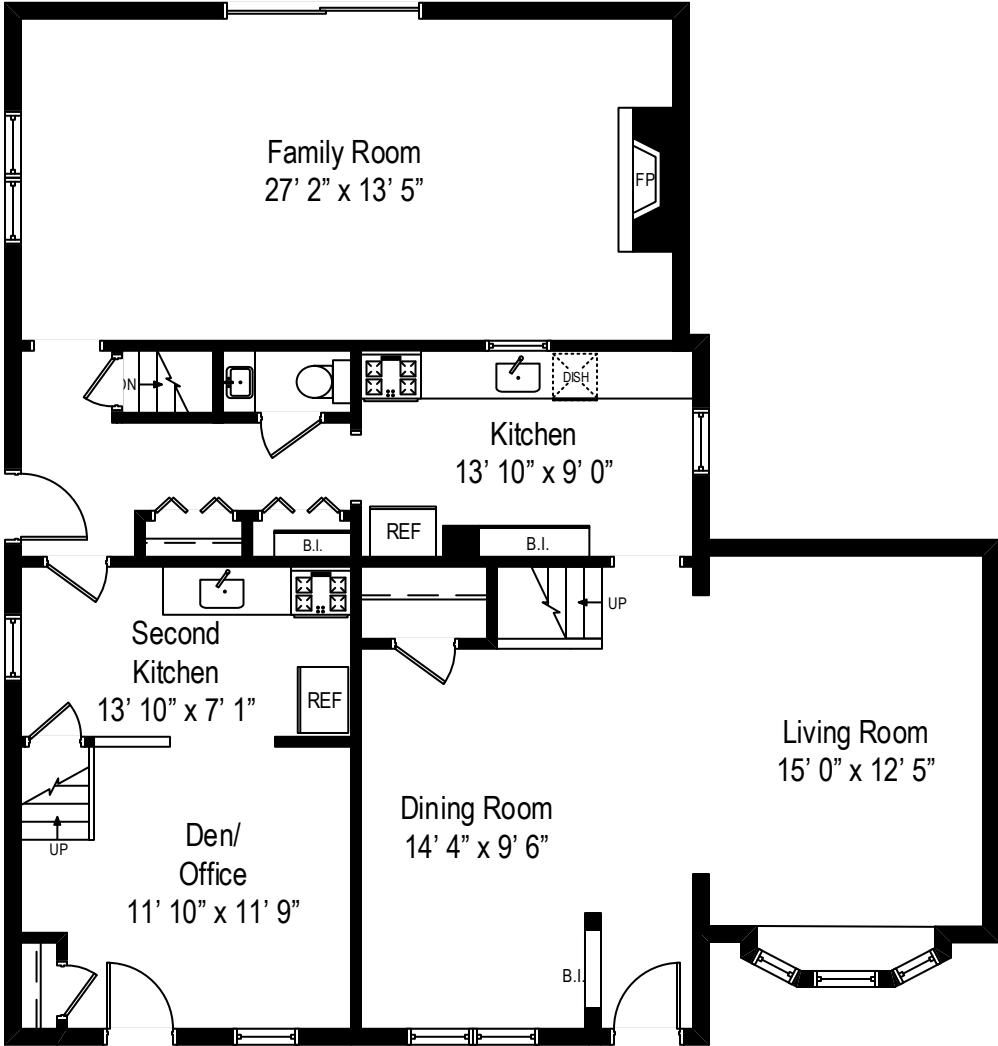

To Deck + 2 Car Garage

320 Noble Lake – Forest, IL 60045

First Level

All dimensions are approximate. This plan is for marketing purposes only.

320 Noble Lake – Forest, IL 60045

Second Level