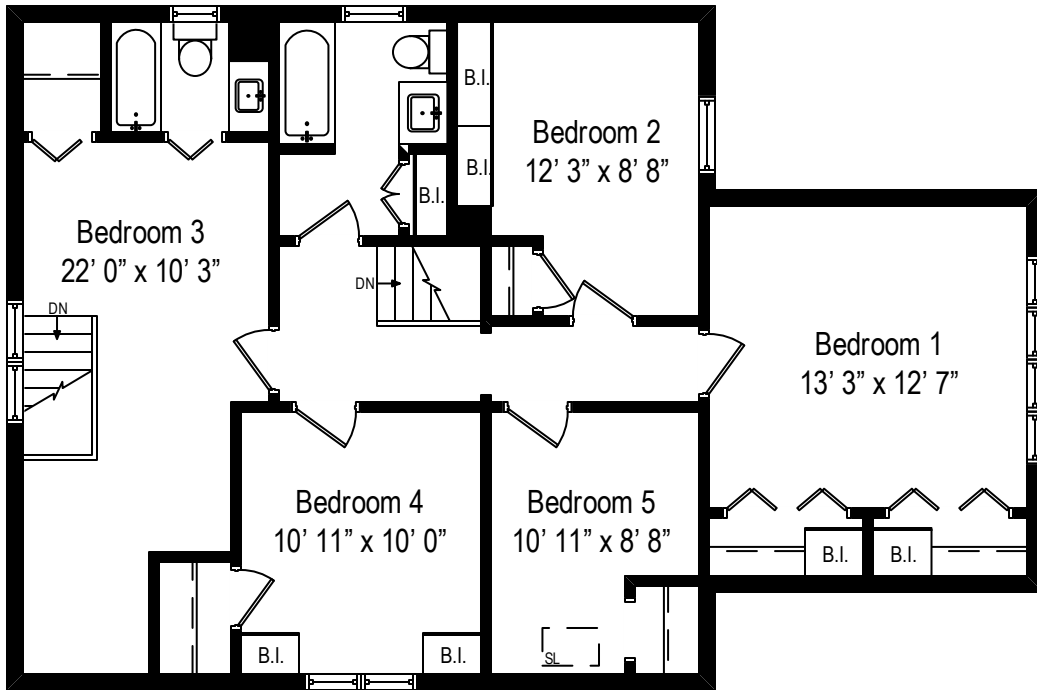

To Deck + 2 Car Garage

320 Noble Lake – Forest, IL 60045

First Level

All dimensions are approximate. This plan is for marketing purposes only.

320 Noble Lake – Forest, IL 60045

Second Level