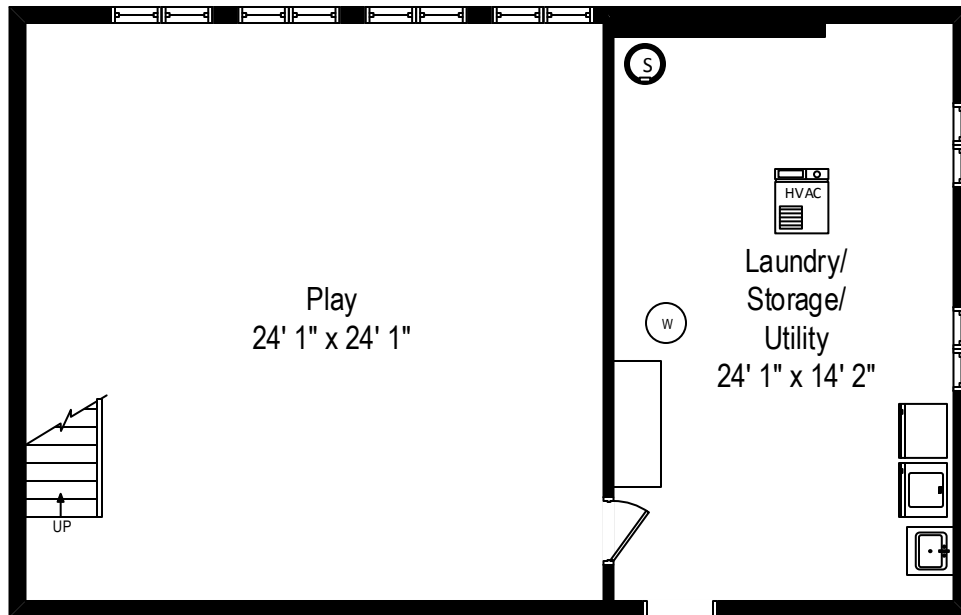

750 Sycamore Lane - Glencoe, IL 60022

First Level

750 Sycamore Lane - Glencoe, IL 60022

Lower Level

All dimensions are approximate. This plan is for marketing purposes only.