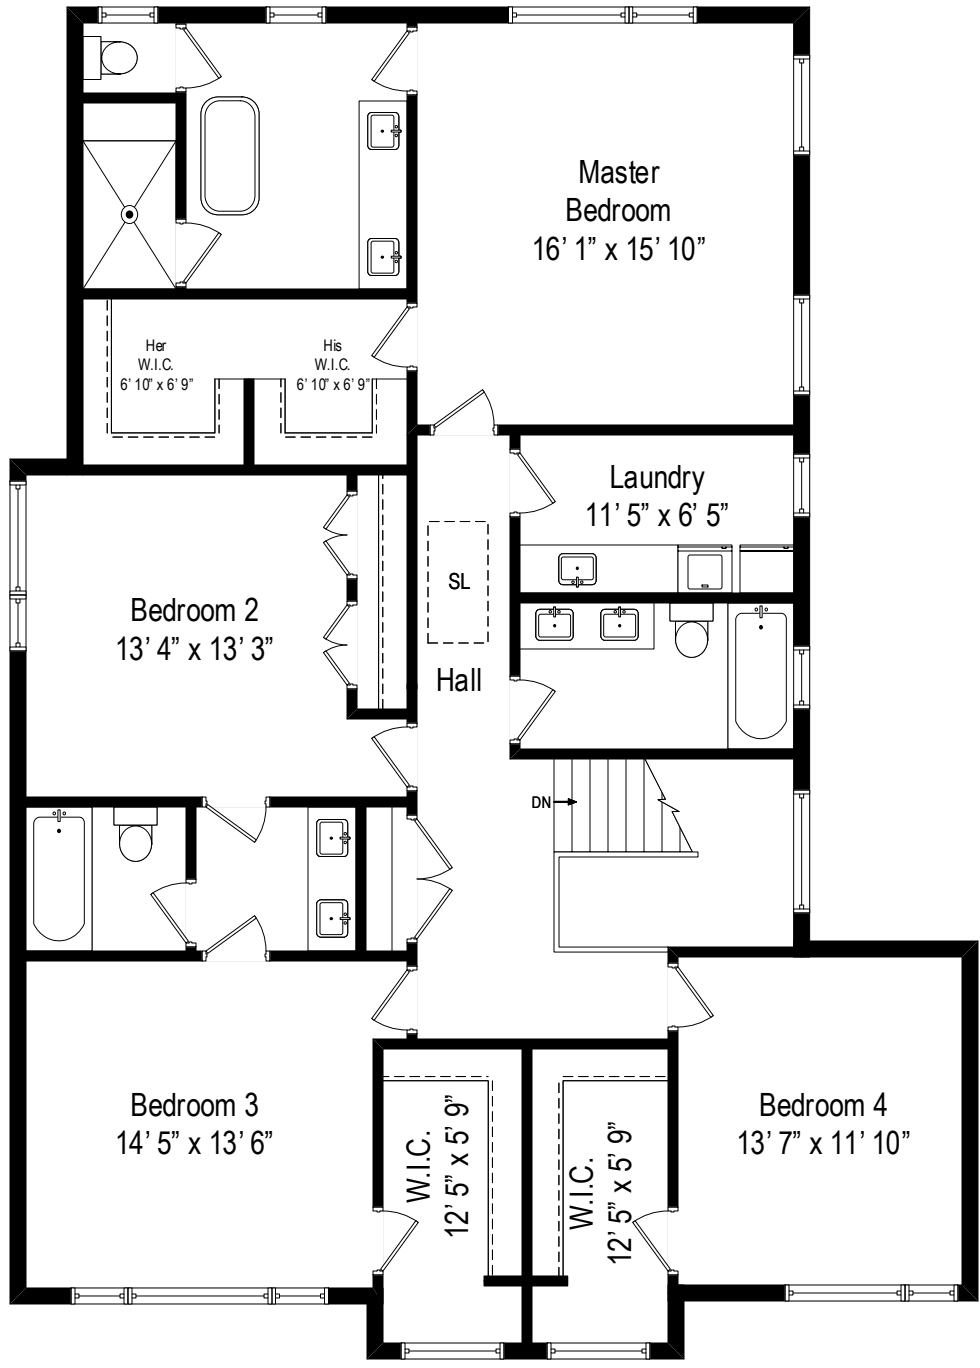

1015 Linden Leaf Dr. – Glenview, IL 60025

First Level

All dimensions are approximate. This plan is for marketing purposes only.

1015 Linden Leaf Dr. – Glenview, IL 60025

Second Level

All dimensions are approximate. This plan is for marketing purposes only.

1015 Linden Leaf Dr. – Glenview, IL 60025

Lower Level

All dimensions are approximate. This plan is for marketing purposes only.