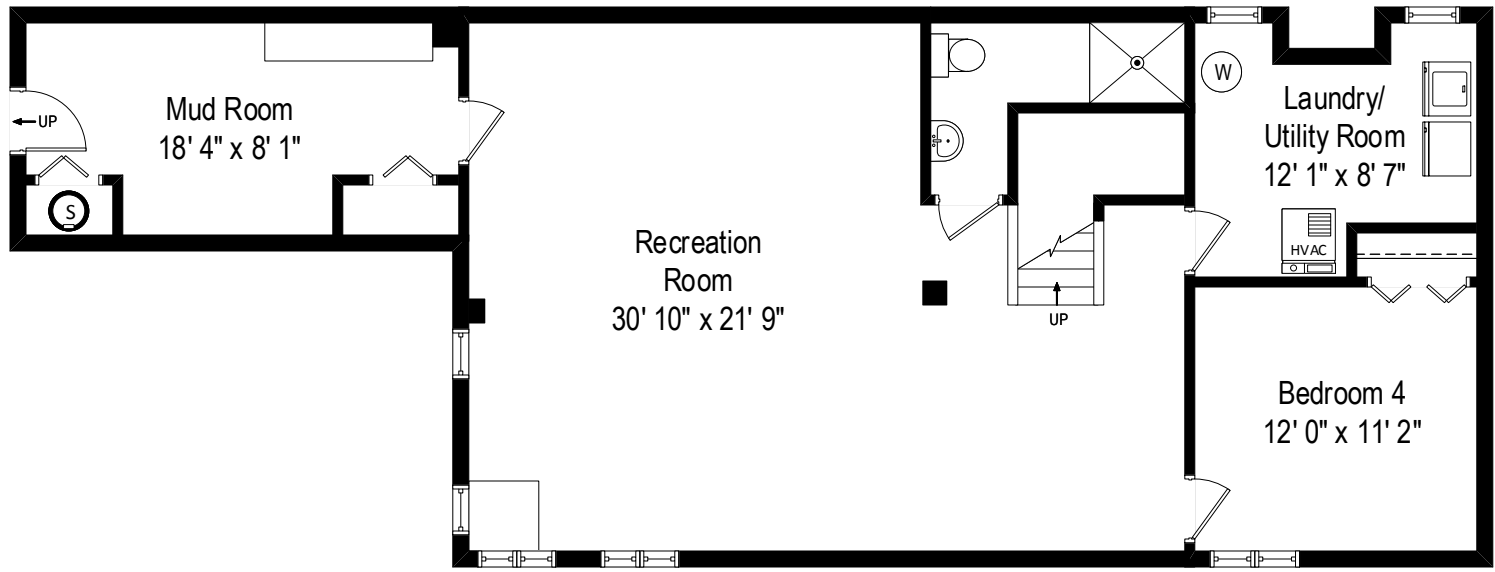

150 Laurel - Wilmette, IL 60091

First Level

All dimensions are approximate. This plan is for marketing purposes only.

150 Laurel - Wilmette, IL 60091

Second Level

All dimensions are approximate. This plan is for marketing purposes only.

150 Laurel - Wilmette, IL 60091

Lower Level

All dimensions are approximate. This plan is for marketing purposes only.