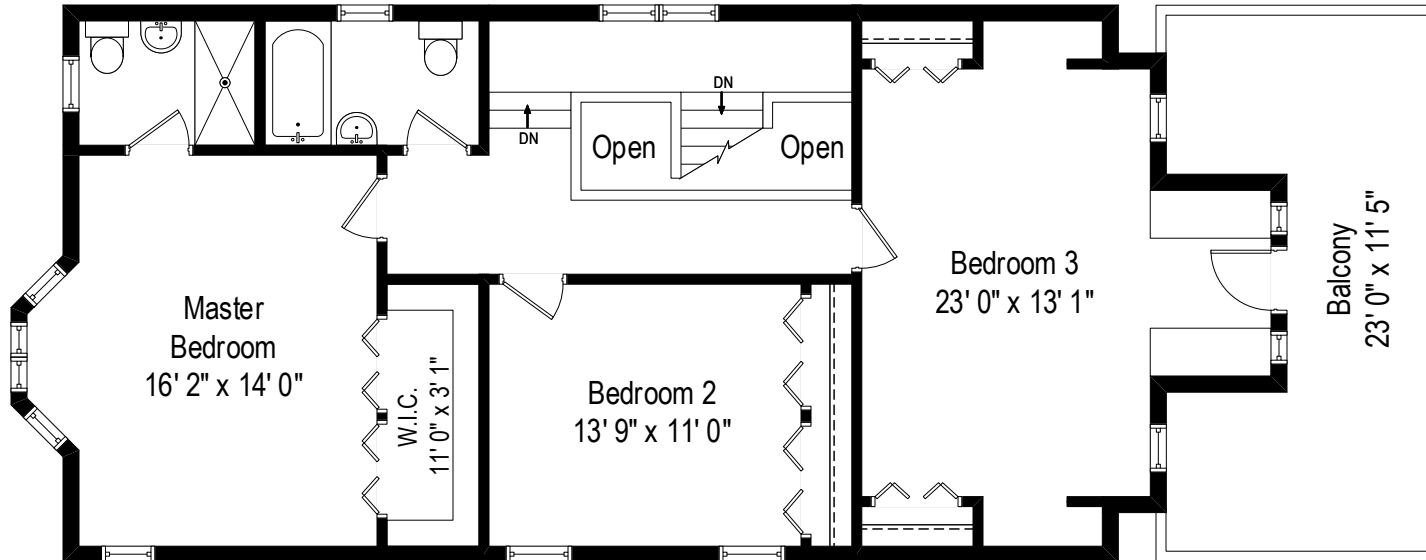

150 Laurel - Wilmette, IL 60091

First Level

All dimensions are approximate. This plan is for marketing purposes only.

150 Laurel - Wilmette, IL 60091

Second Level

All dimensions are approximate. This plan is for marketing purposes only.

150 Laurel - Wilmette, IL 60091

Lower Level

All dimensions are approximate. This plan is for marketing purposes only.