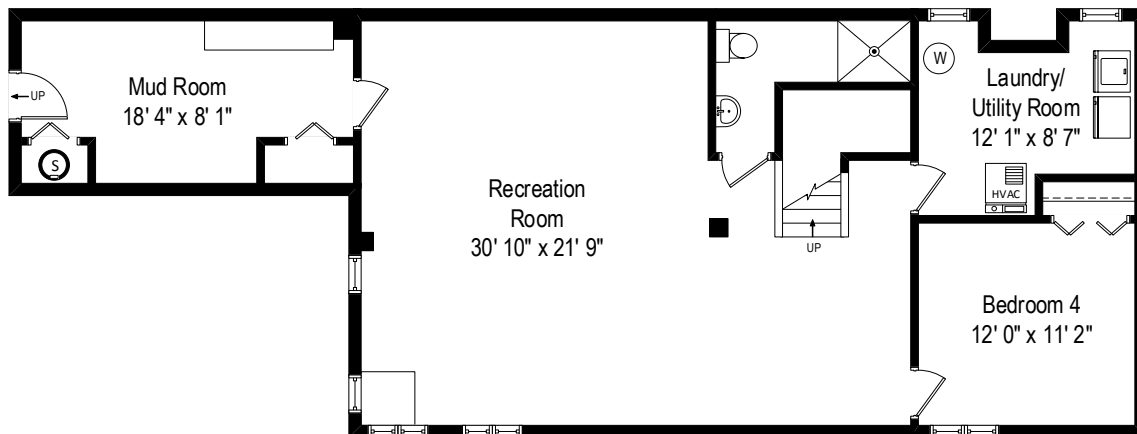

150 Laurel - Wilmette, IL 60091