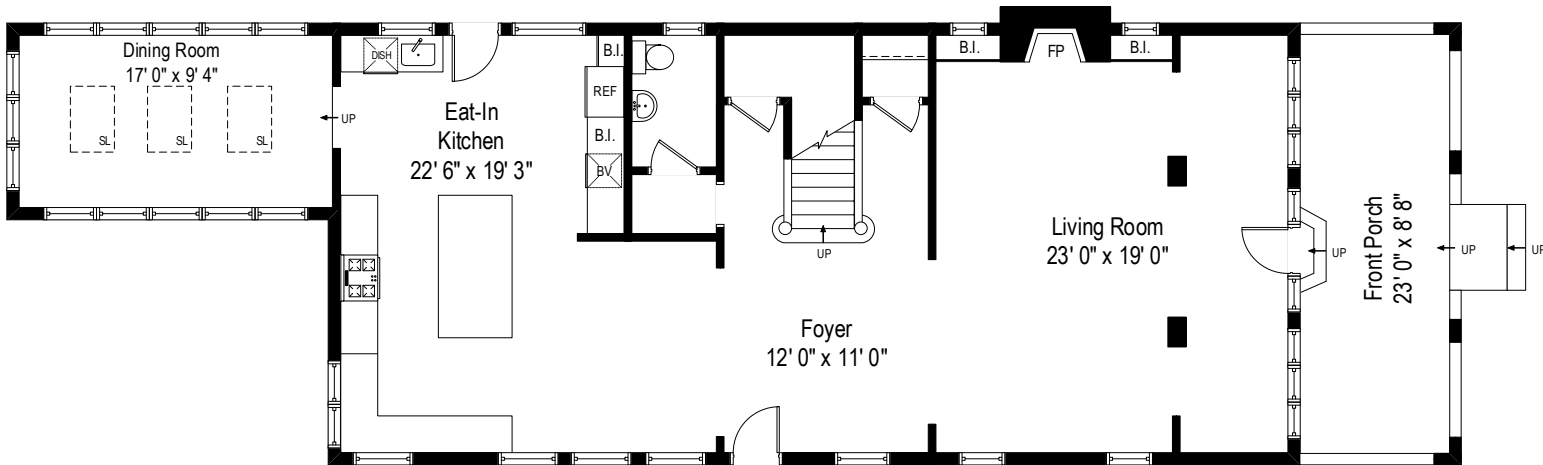

First Level

Lower Level