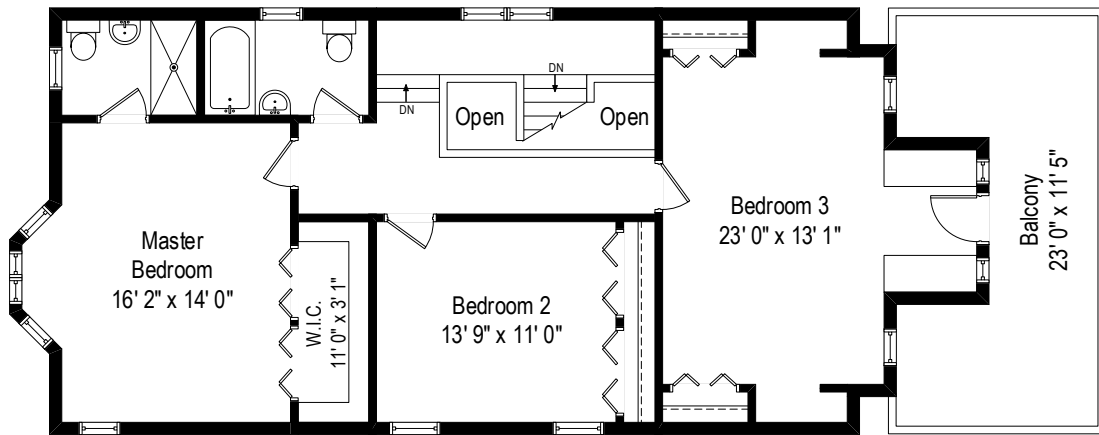

Second Level