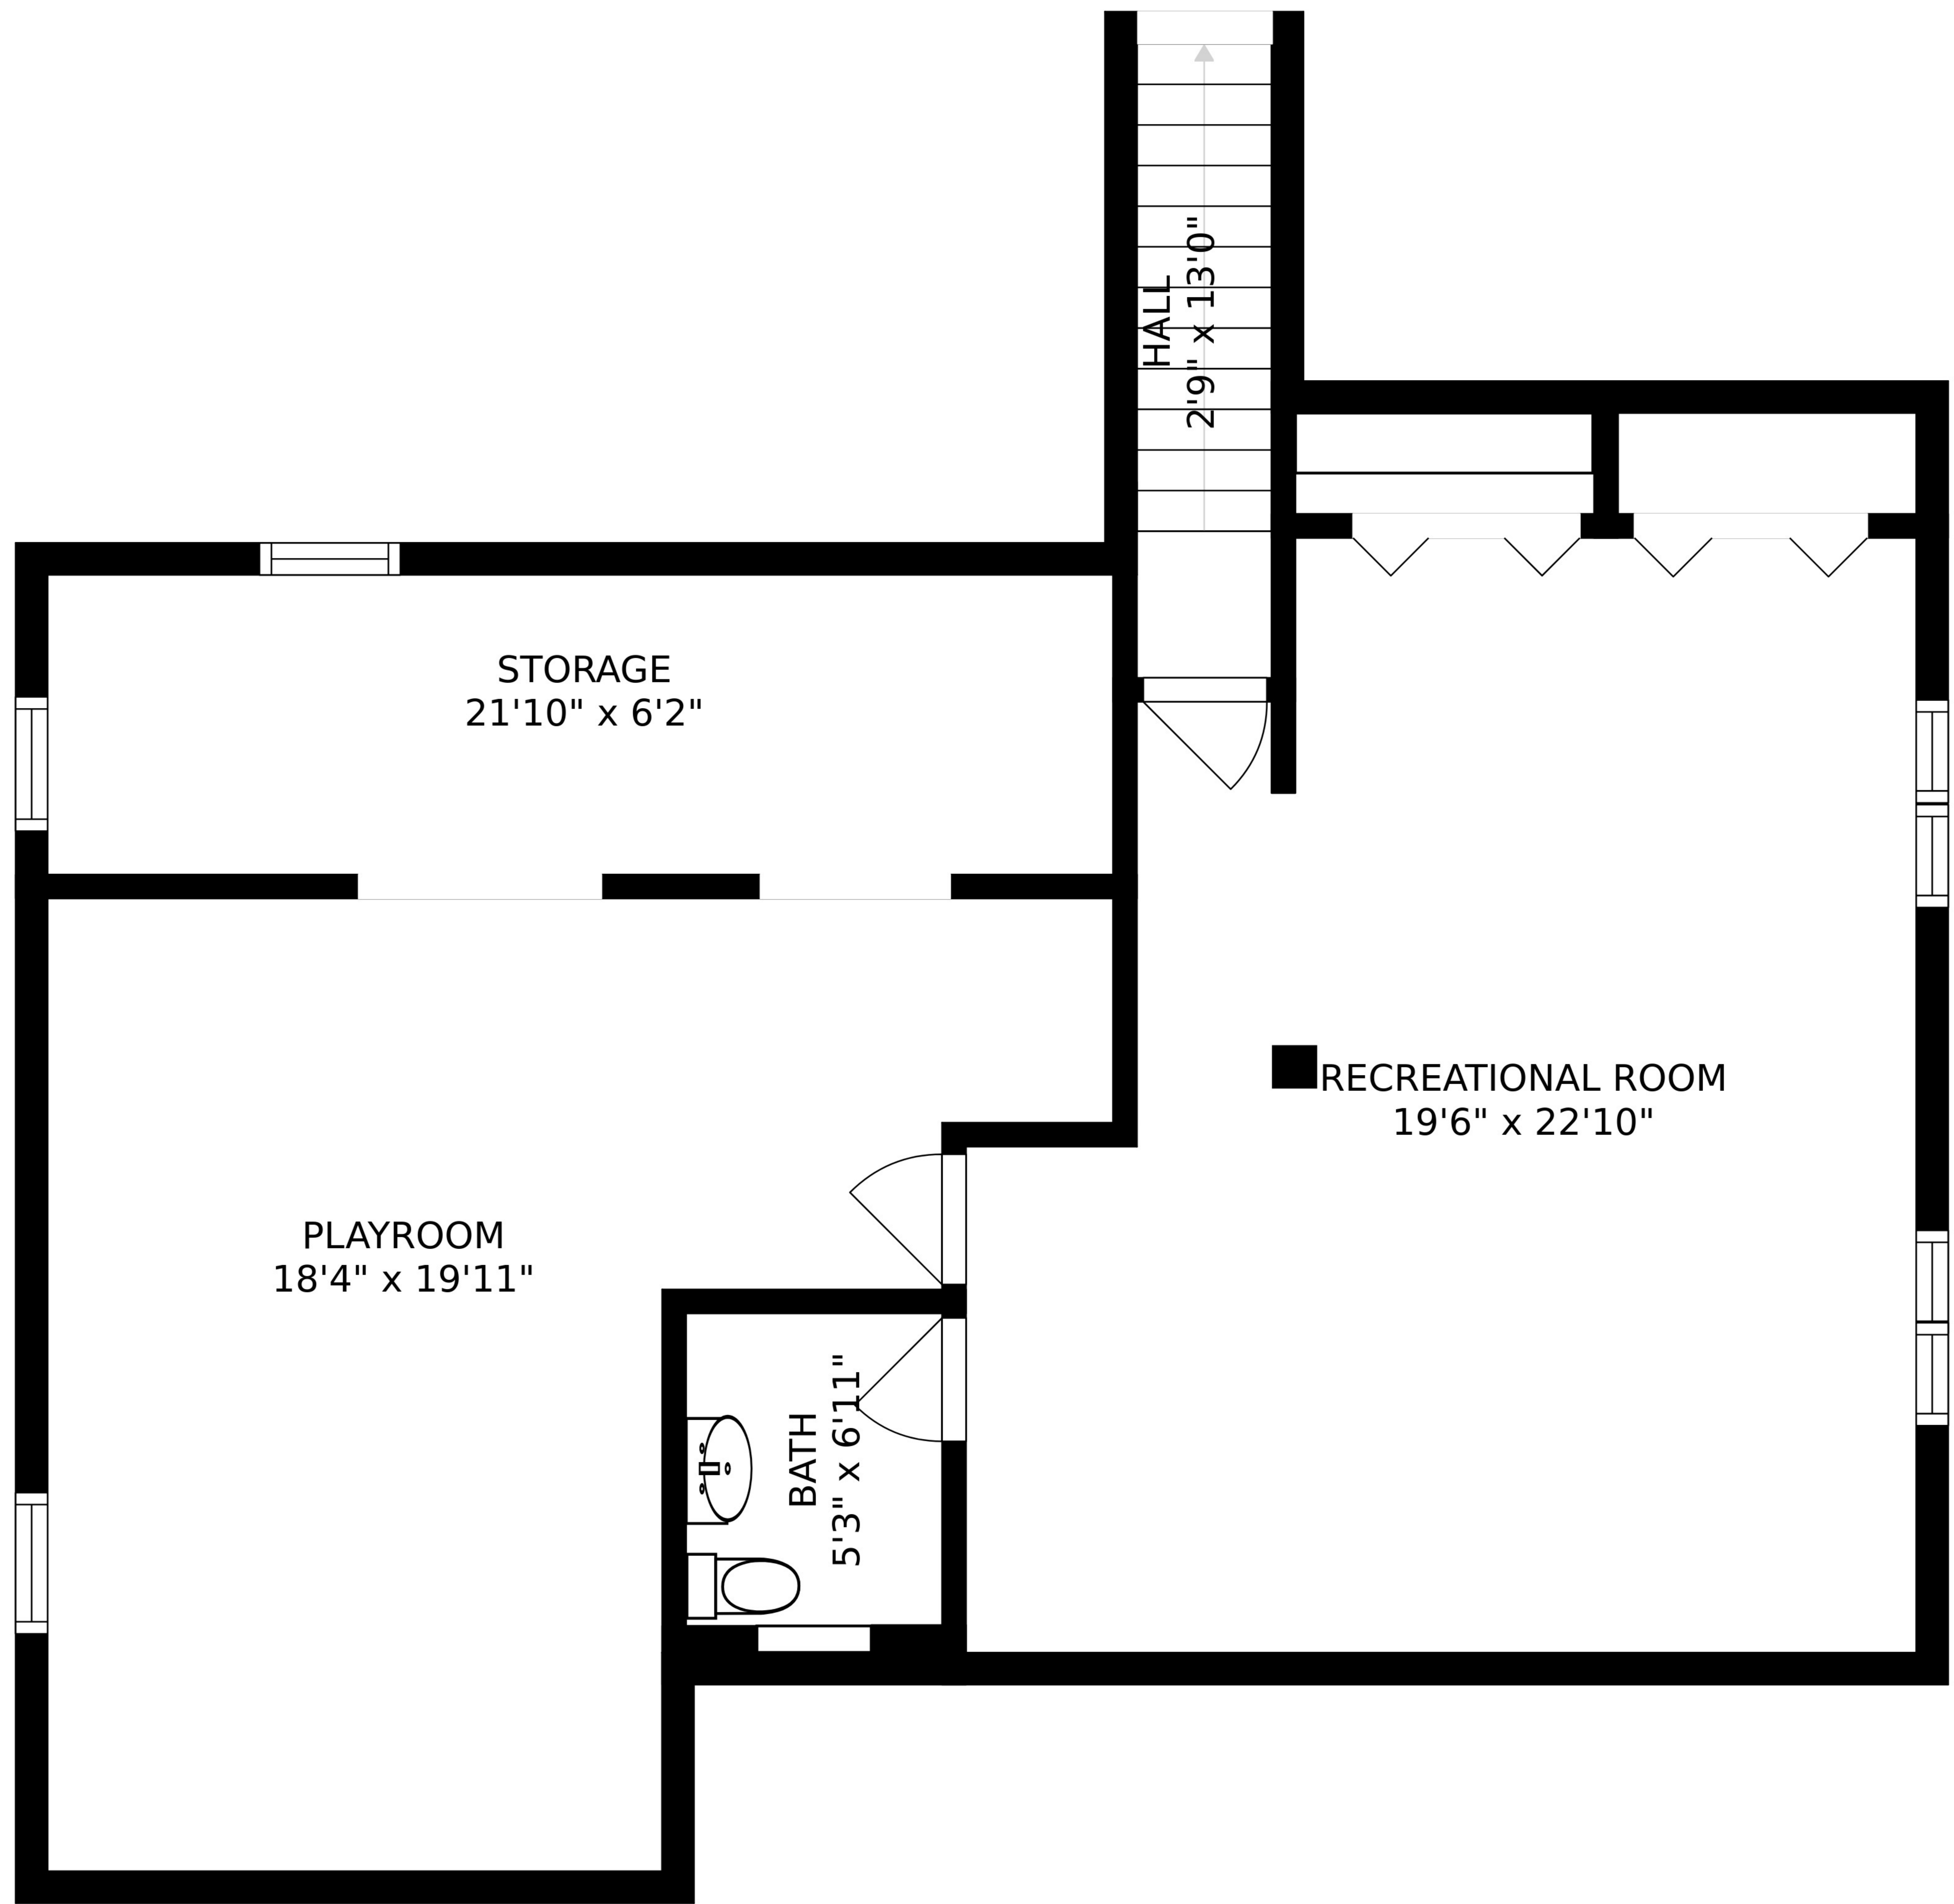

SIZES AND DIMENSIONS ARE APPROXIMATE, ACTUAL MAY VARY.

OPEN TO BELOW

LOFT/4TH BEDROOM
13'7" x 23'10"

SIZES AND DIMENSIONS ARE APPROXIMATE, ACTUAL MAY VARY.

SIZES AND DIMENSIONS ARE APPROXIMATE, ACTUAL MAY VARY.

SIZES AND DIMENSIONS ARE APPROXIMATE, ACTUAL MAY VARY.