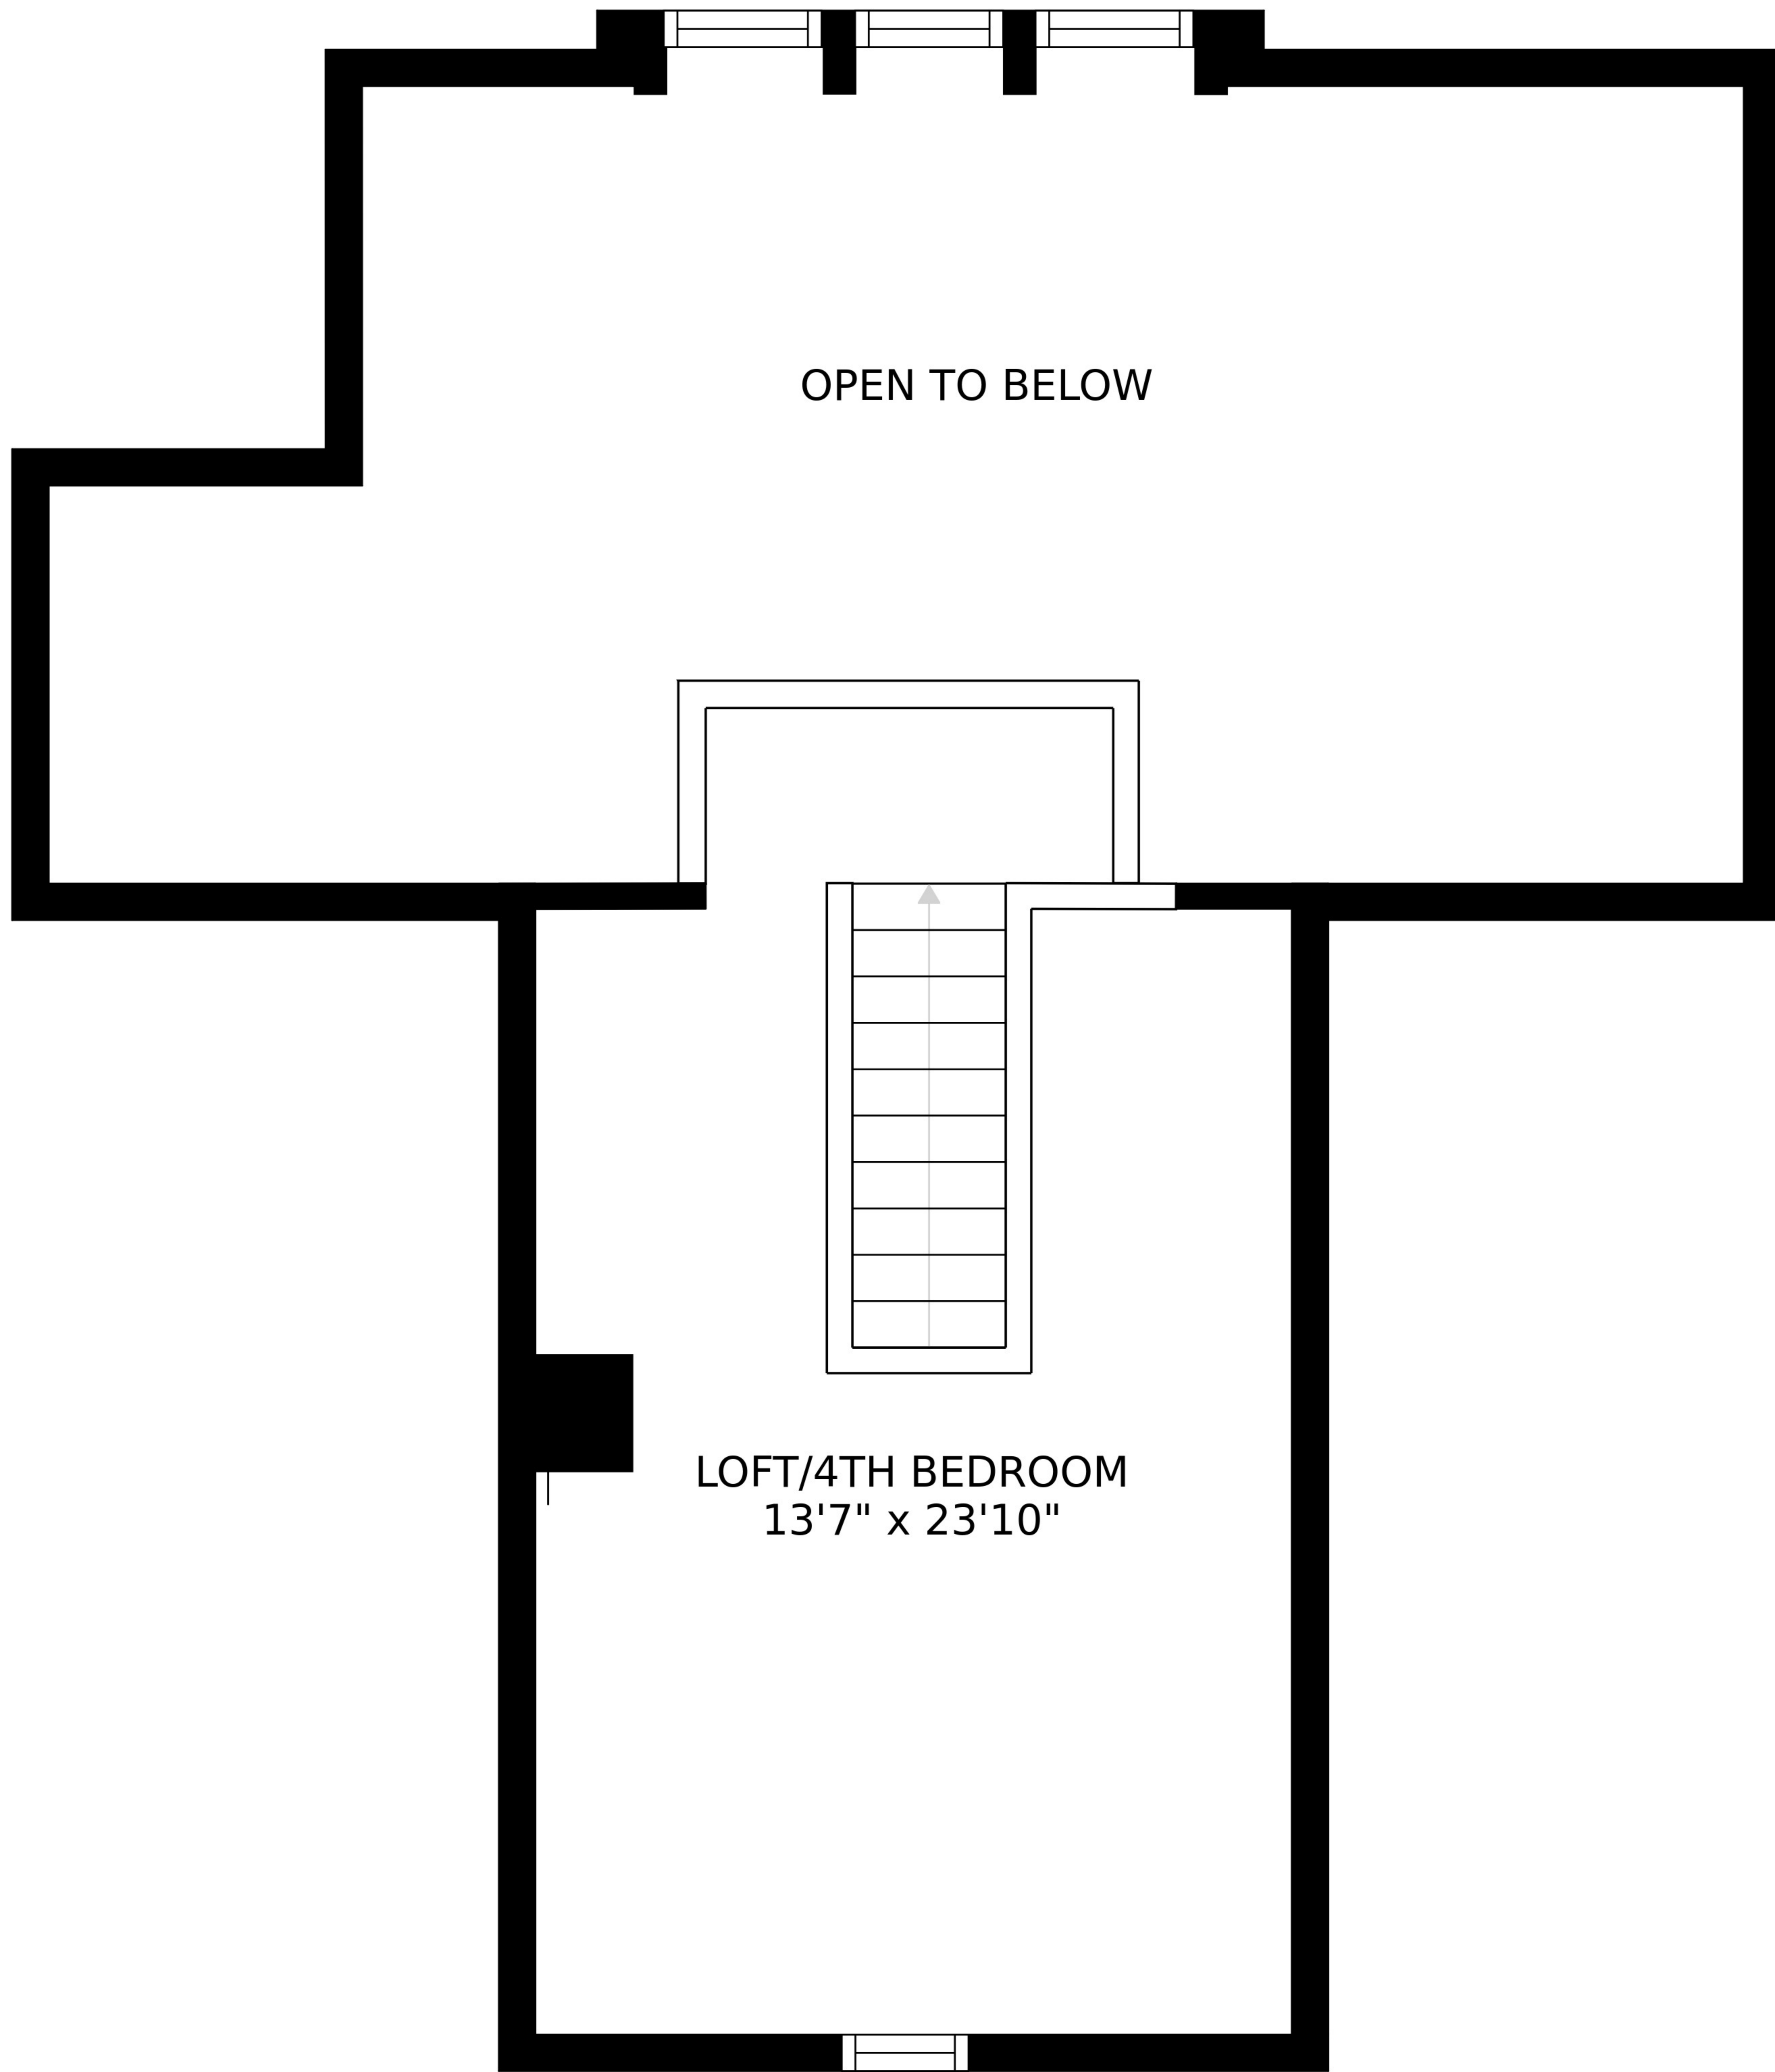

SIZES AND DIMENSIONS ARE APPROXIMATE, ACTUAL MAY VARY.

OPEN TO BELOW

LOFT/4TH BEDROOM
13'7" x 23'10"

SIZES AND DIMENSIONS ARE APPROXIMATE, ACTUAL MAY VARY.

SIZES AND DIMENSIONS ARE APPROXIMATE, ACTUAL MAY VARY.

SIZES AND DIMENSIONS ARE APPROXIMATE, ACTUAL MAY VARY.