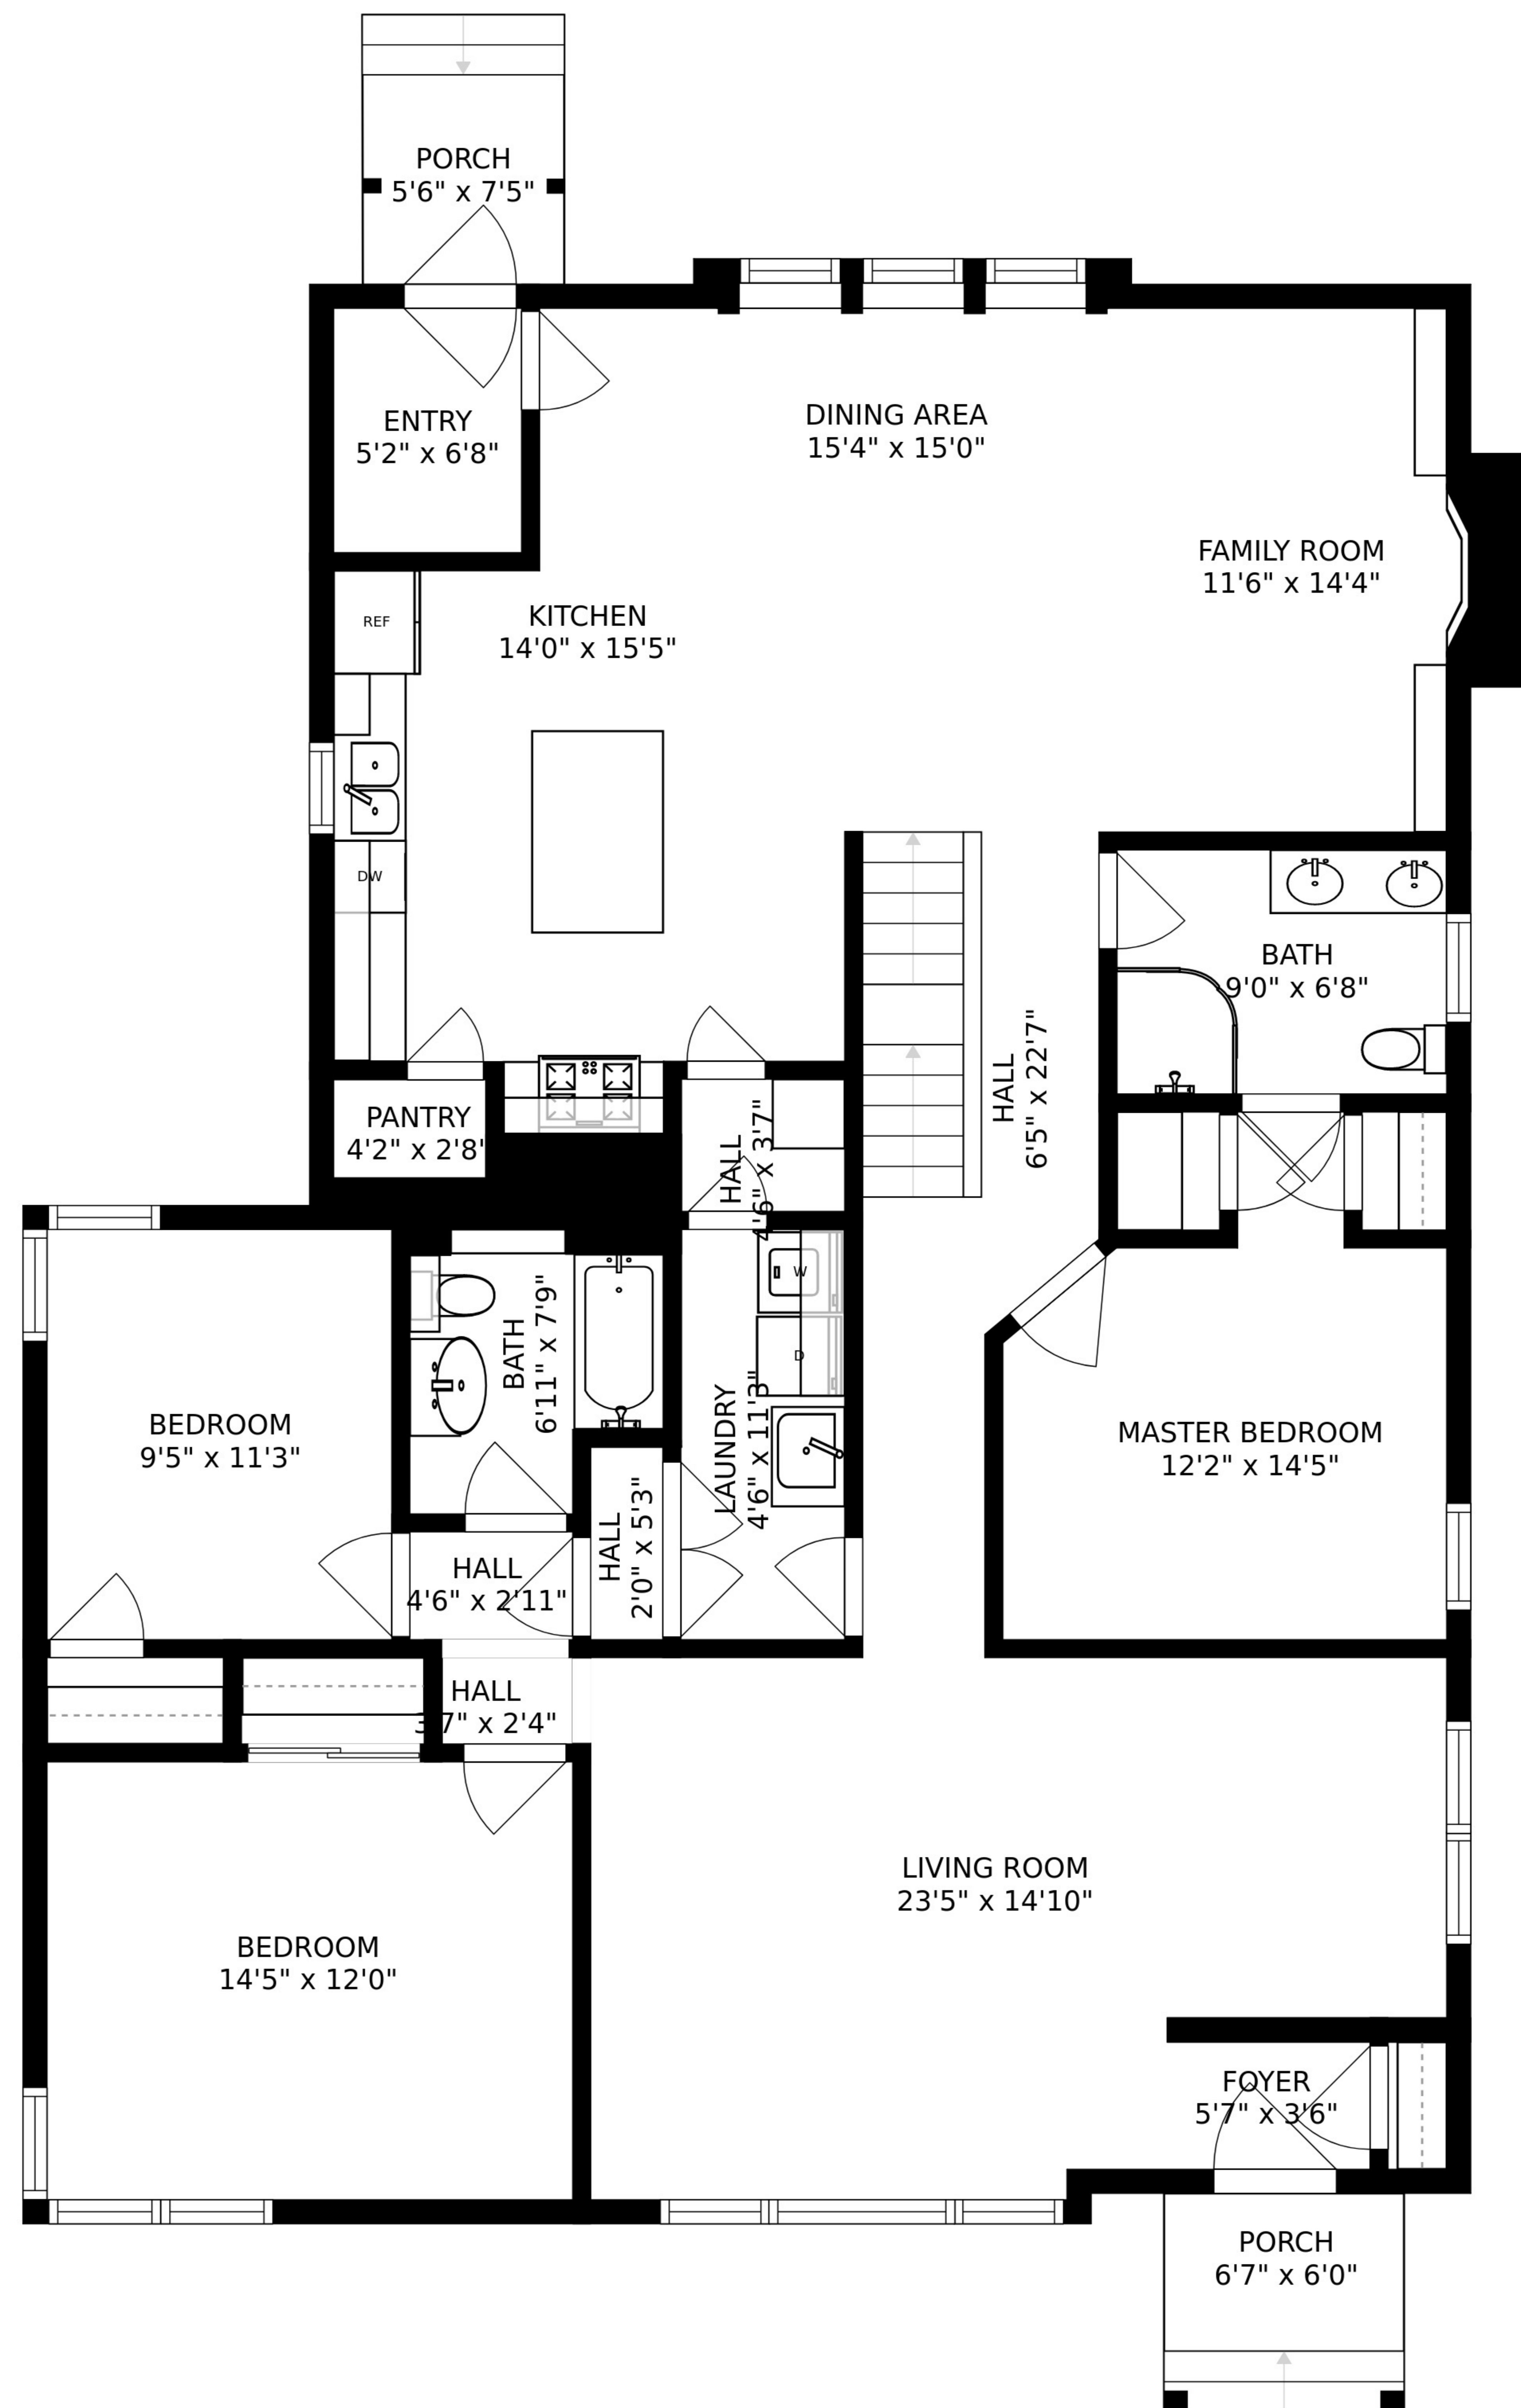

SIZES AND DIMENSIONS ARE APPROXIMATE, ACTUAL MAY VARY.

OPEN TO BELOW

LOFT/4TH BEDROOM
13'7" x 23'10"

SIZES AND DIMENSIONS ARE APPROXIMATE, ACTUAL MAY VARY.

SIZES AND DIMENSIONS ARE APPROXIMATE, ACTUAL MAY VARY.

SIZES AND DIMENSIONS ARE APPROXIMATE, ACTUAL MAY VARY.