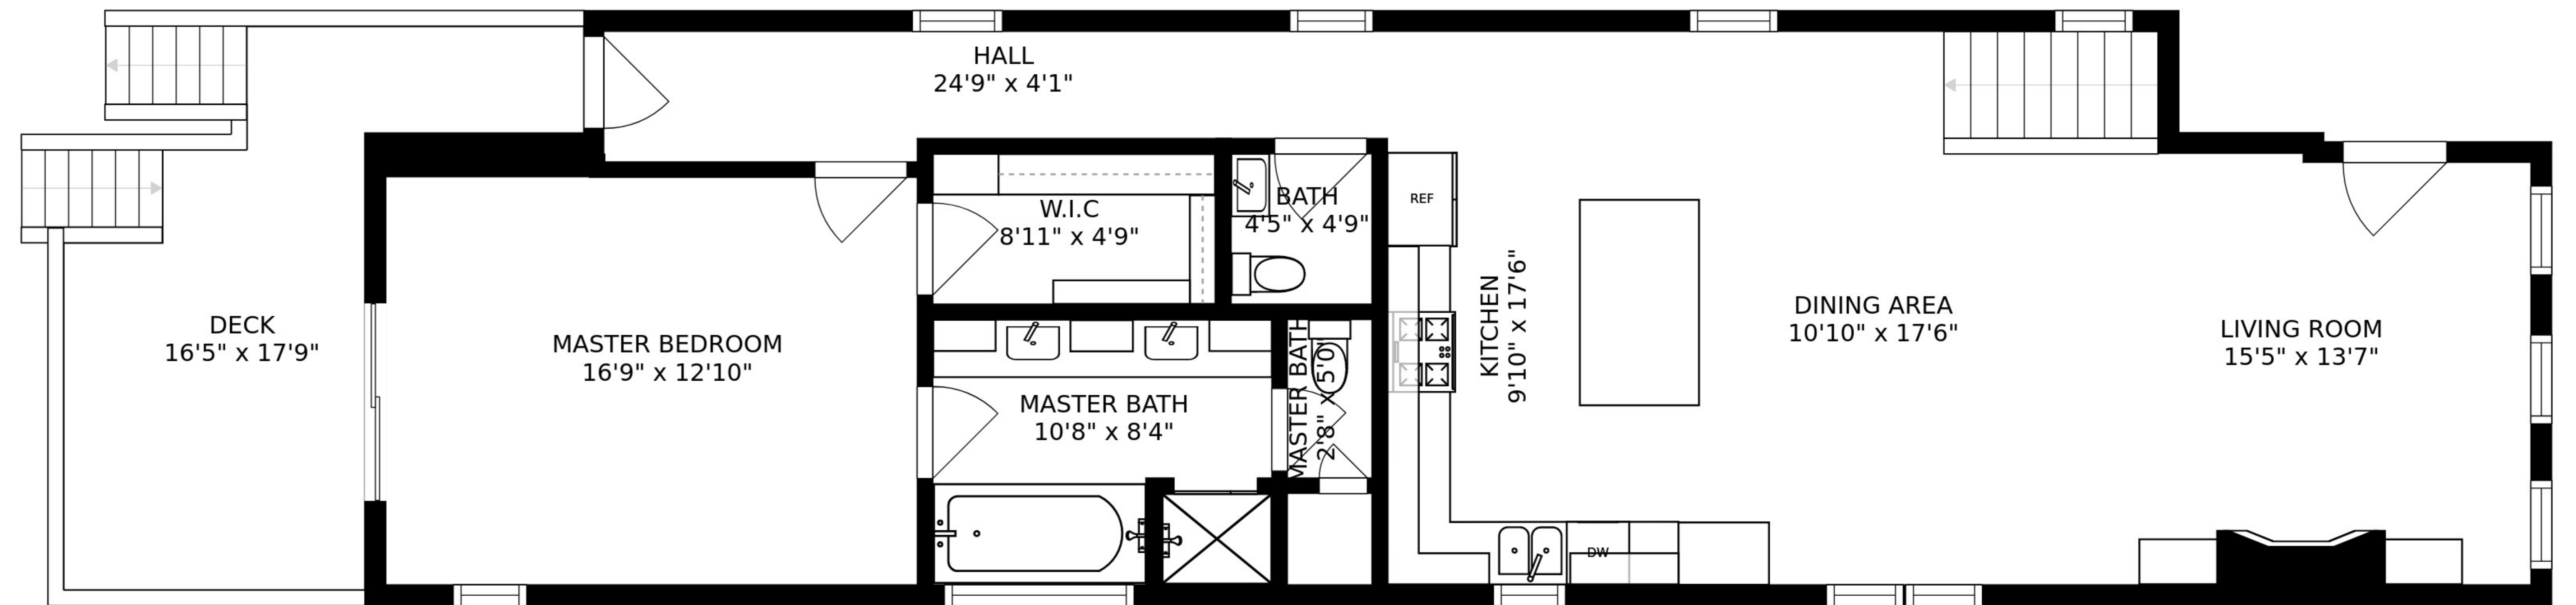

FLOOR 3

FLOOR 2

FLOOR 1

SIZES AND DIMENSIONS ARE APPROXIMATE, ACTUAL MAY VARY.

ROOF-TOP DECK
23'11" x 22'2"

SIZES AND DIMENSIONS ARE APPROXIMATE, ACTUAL MAY VARY.

SIZES AND DIMENSIONS ARE APPROXIMATE, ACTUAL MAY VARY.