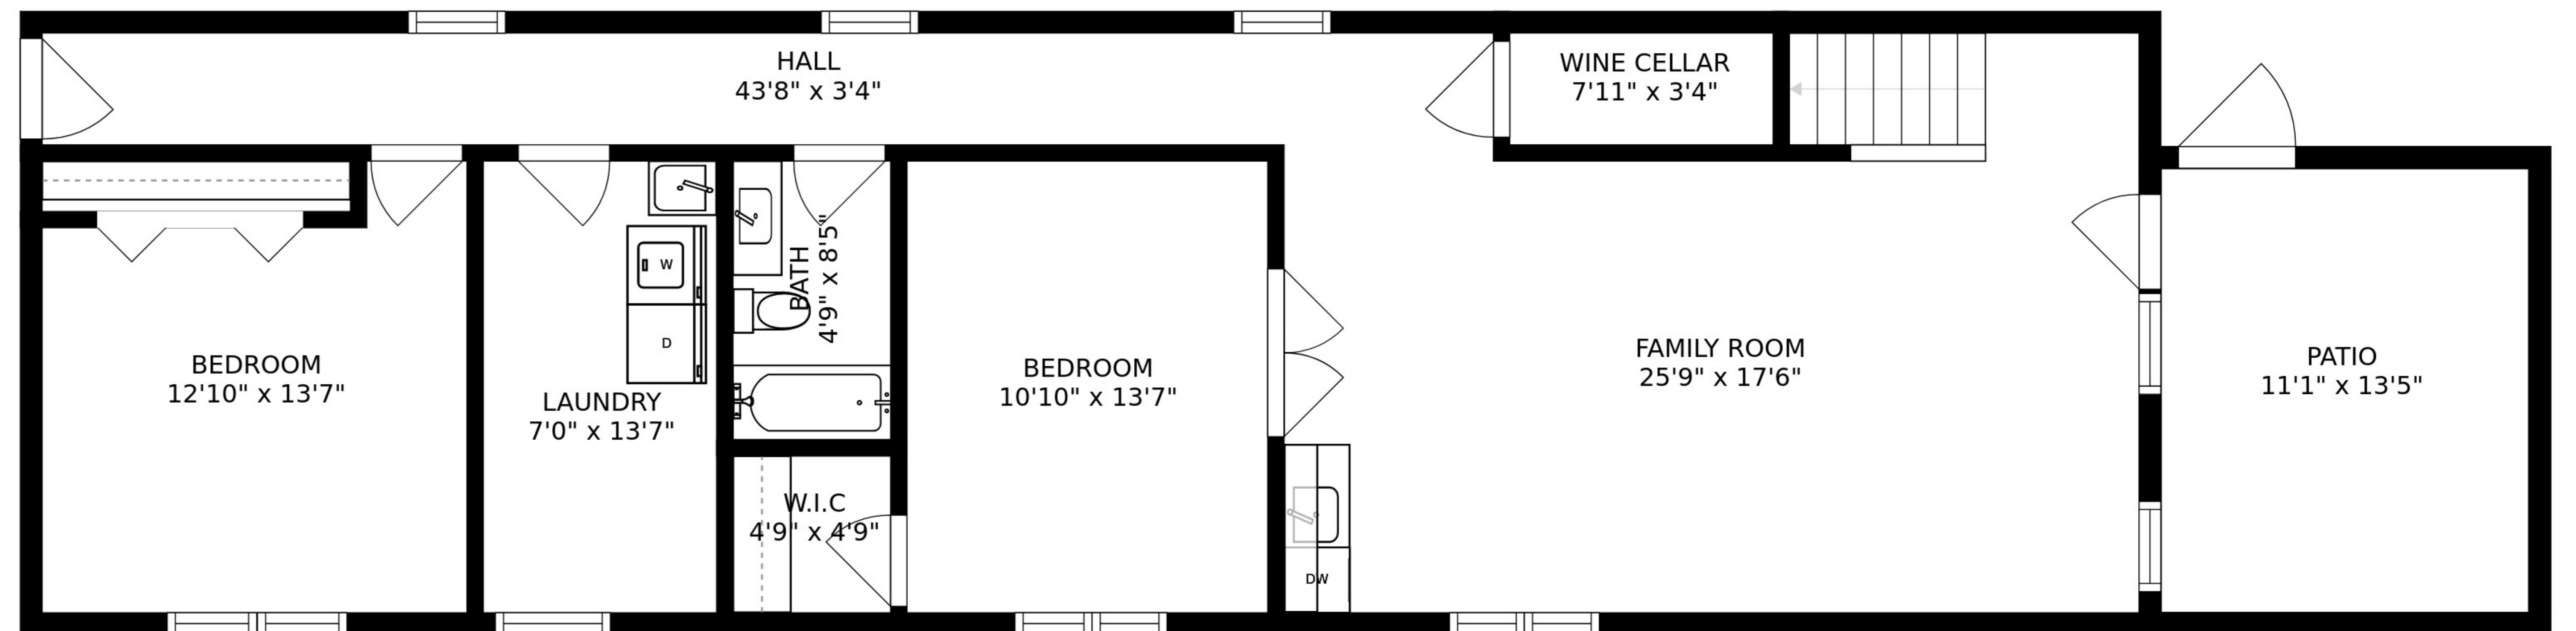

FLOOR 3

FLOOR 2

FLOOR 1

SIZES AND DIMENSIONS ARE APPROXIMATE, ACTUAL MAY VARY.

ROOF-TOP DECK
23'11" x 22'2"

SIZES AND DIMENSIONS ARE APPROXIMATE, ACTUAL MAY VARY.

SIZES AND DIMENSIONS ARE APPROXIMATE, ACTUAL MAY VARY.