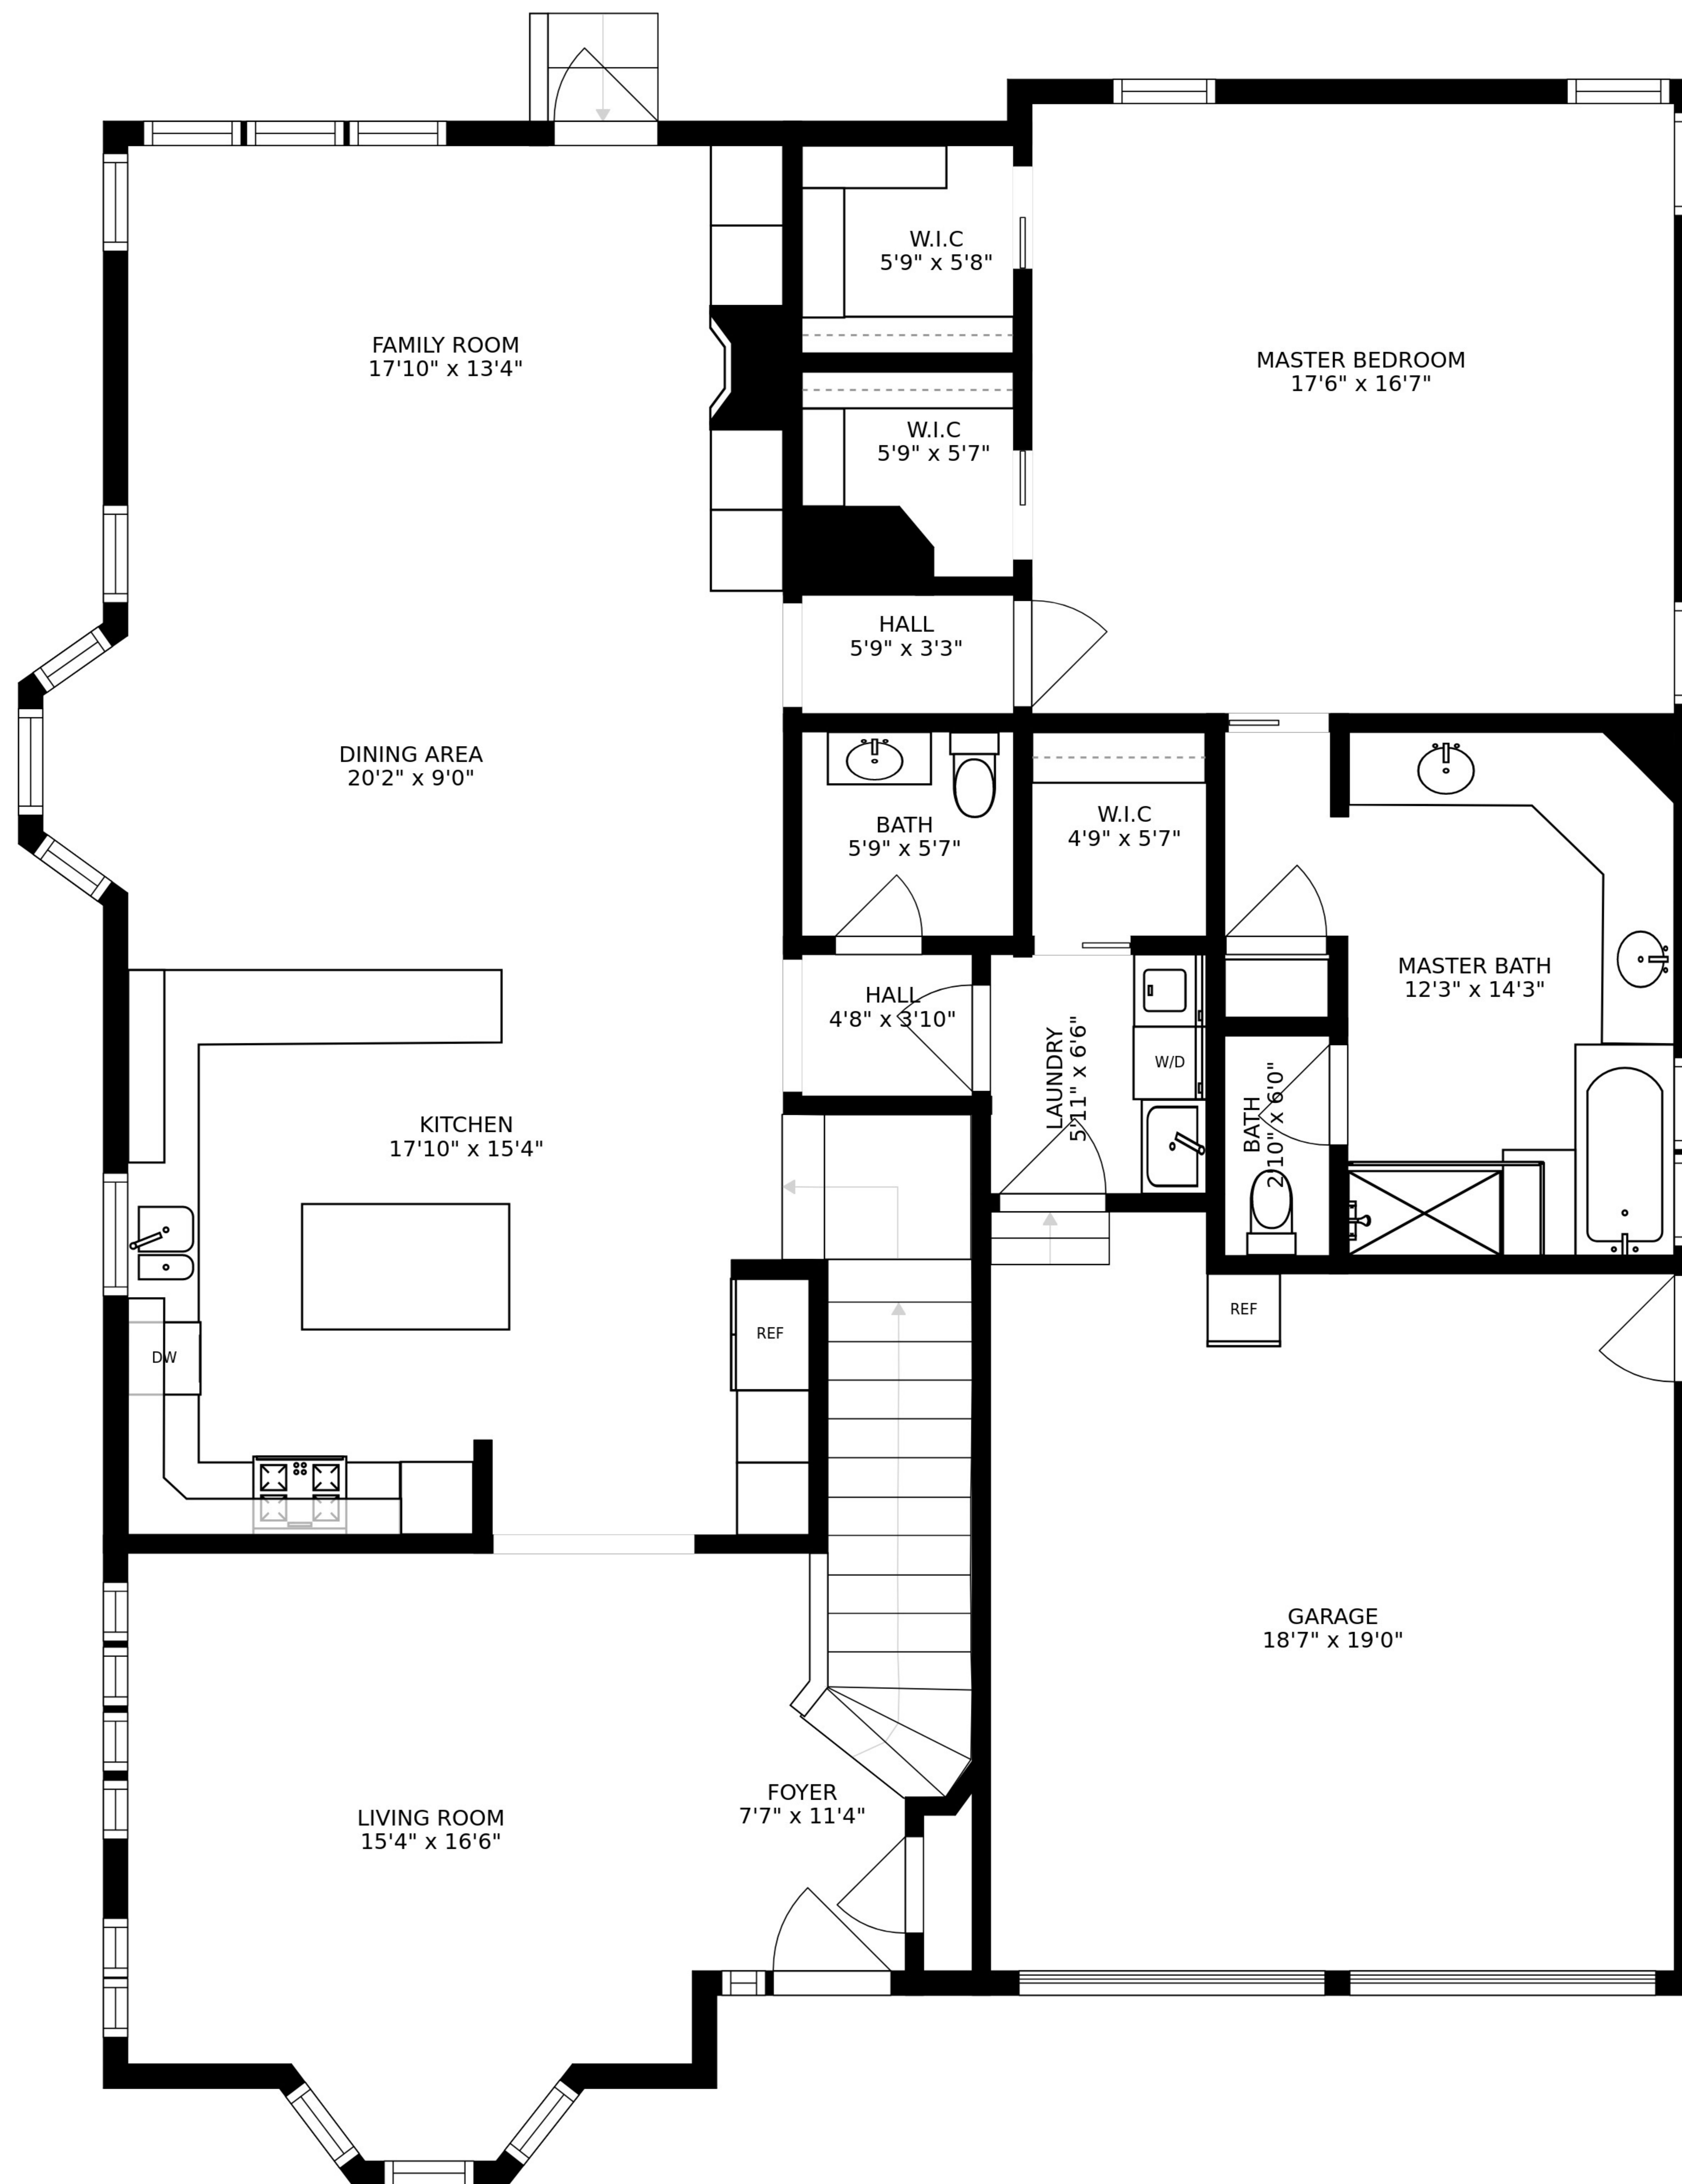

SIZES AND DIMENSIONS ARE APPROXIMATE, ACTUAL MAY VARY.

BEDROOM
12'9" x 13'1"

BATH
9'9" x 11'8"

BEDROOM
16'1" x 13'4"

HALL
9'4" x 13'4"

BEDROOM
11'5" x 11'11"

OPEN TO BELOW

W.I.C.
3'5" x 6'2"

SIZES AND DIMENSIONS ARE APPROXIMATE, ACTUAL MAY VARY.

SIZES AND DIMENSIONS ARE APPROXIMATE, ACTUAL MAY VARY.