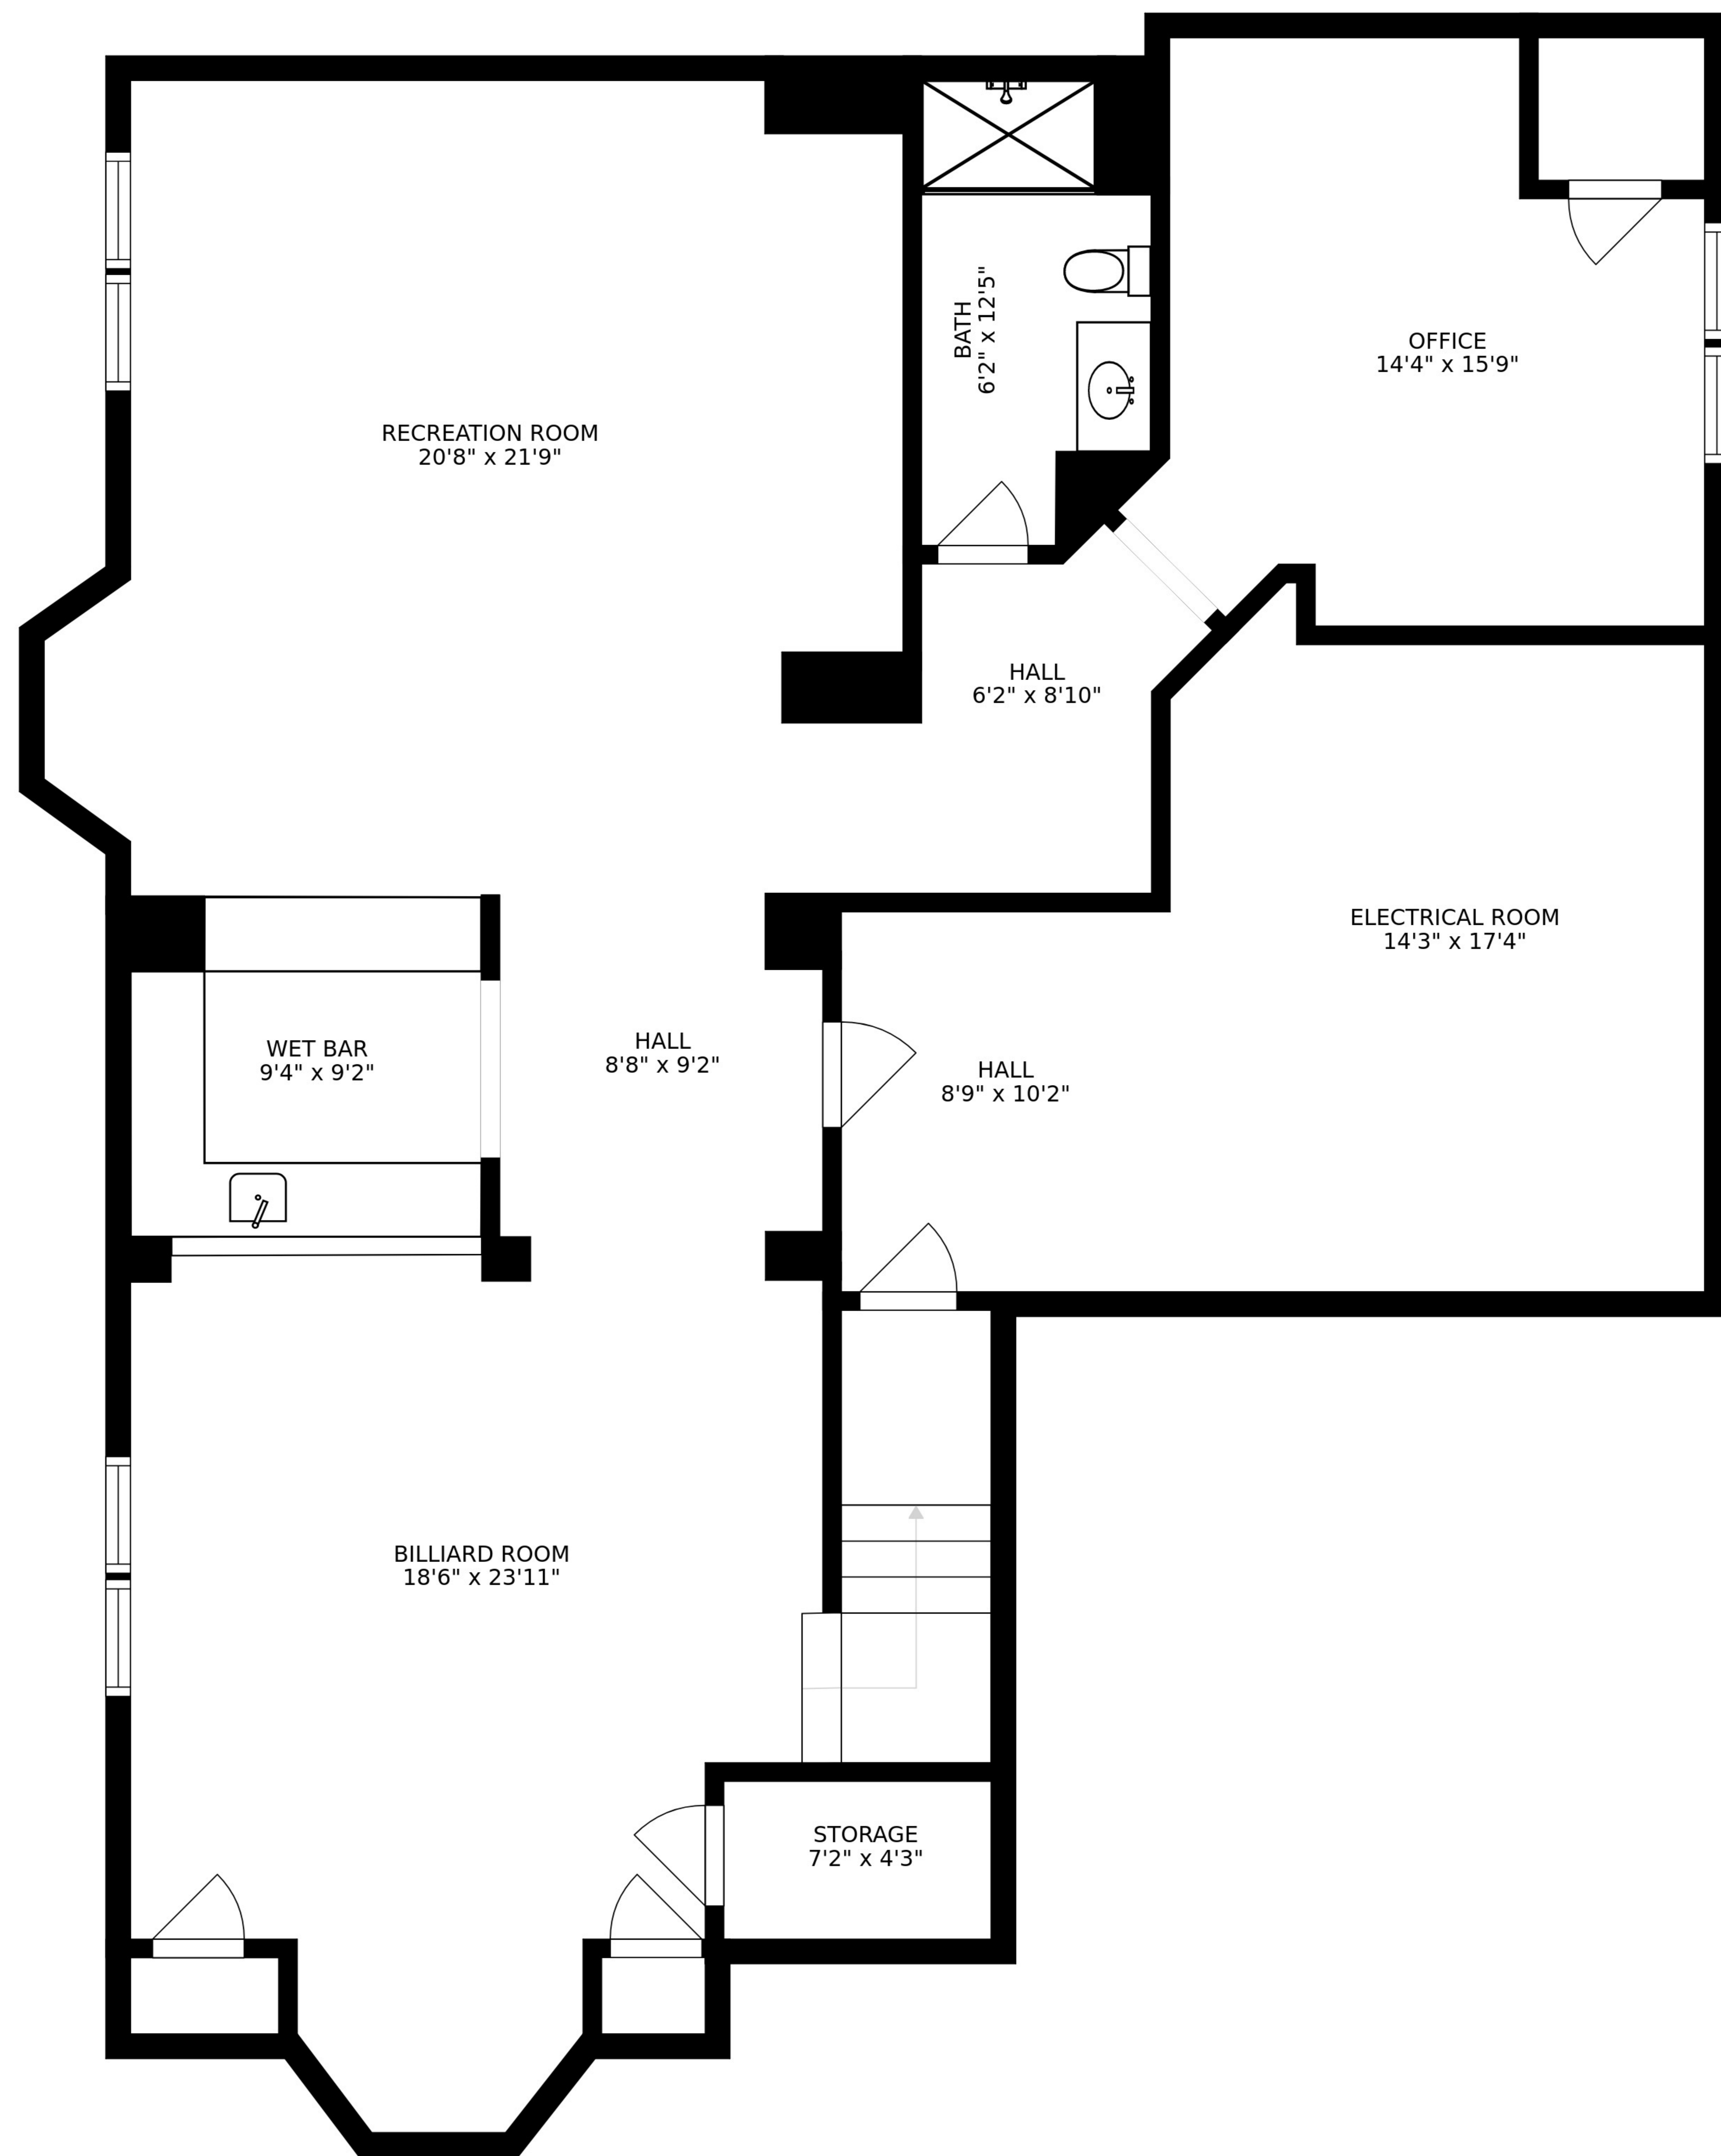

SIZES AND DIMENSIONS ARE APPROXIMATE, ACTUAL MAY VARY.

BEDROOM
12'9" x 13'1"

BATH
9'9" x 11'8"

BEDROOM
16'1" x 13'4"

HALL
9'4" x 13'4"

BEDROOM
11'5" x 11'11"

OPEN TO BELOW

W.I.C.
3'5" x 6'2"

SIZES AND DIMENSIONS ARE APPROXIMATE, ACTUAL MAY VARY.

SIZES AND DIMENSIONS ARE APPROXIMATE, ACTUAL MAY VARY.