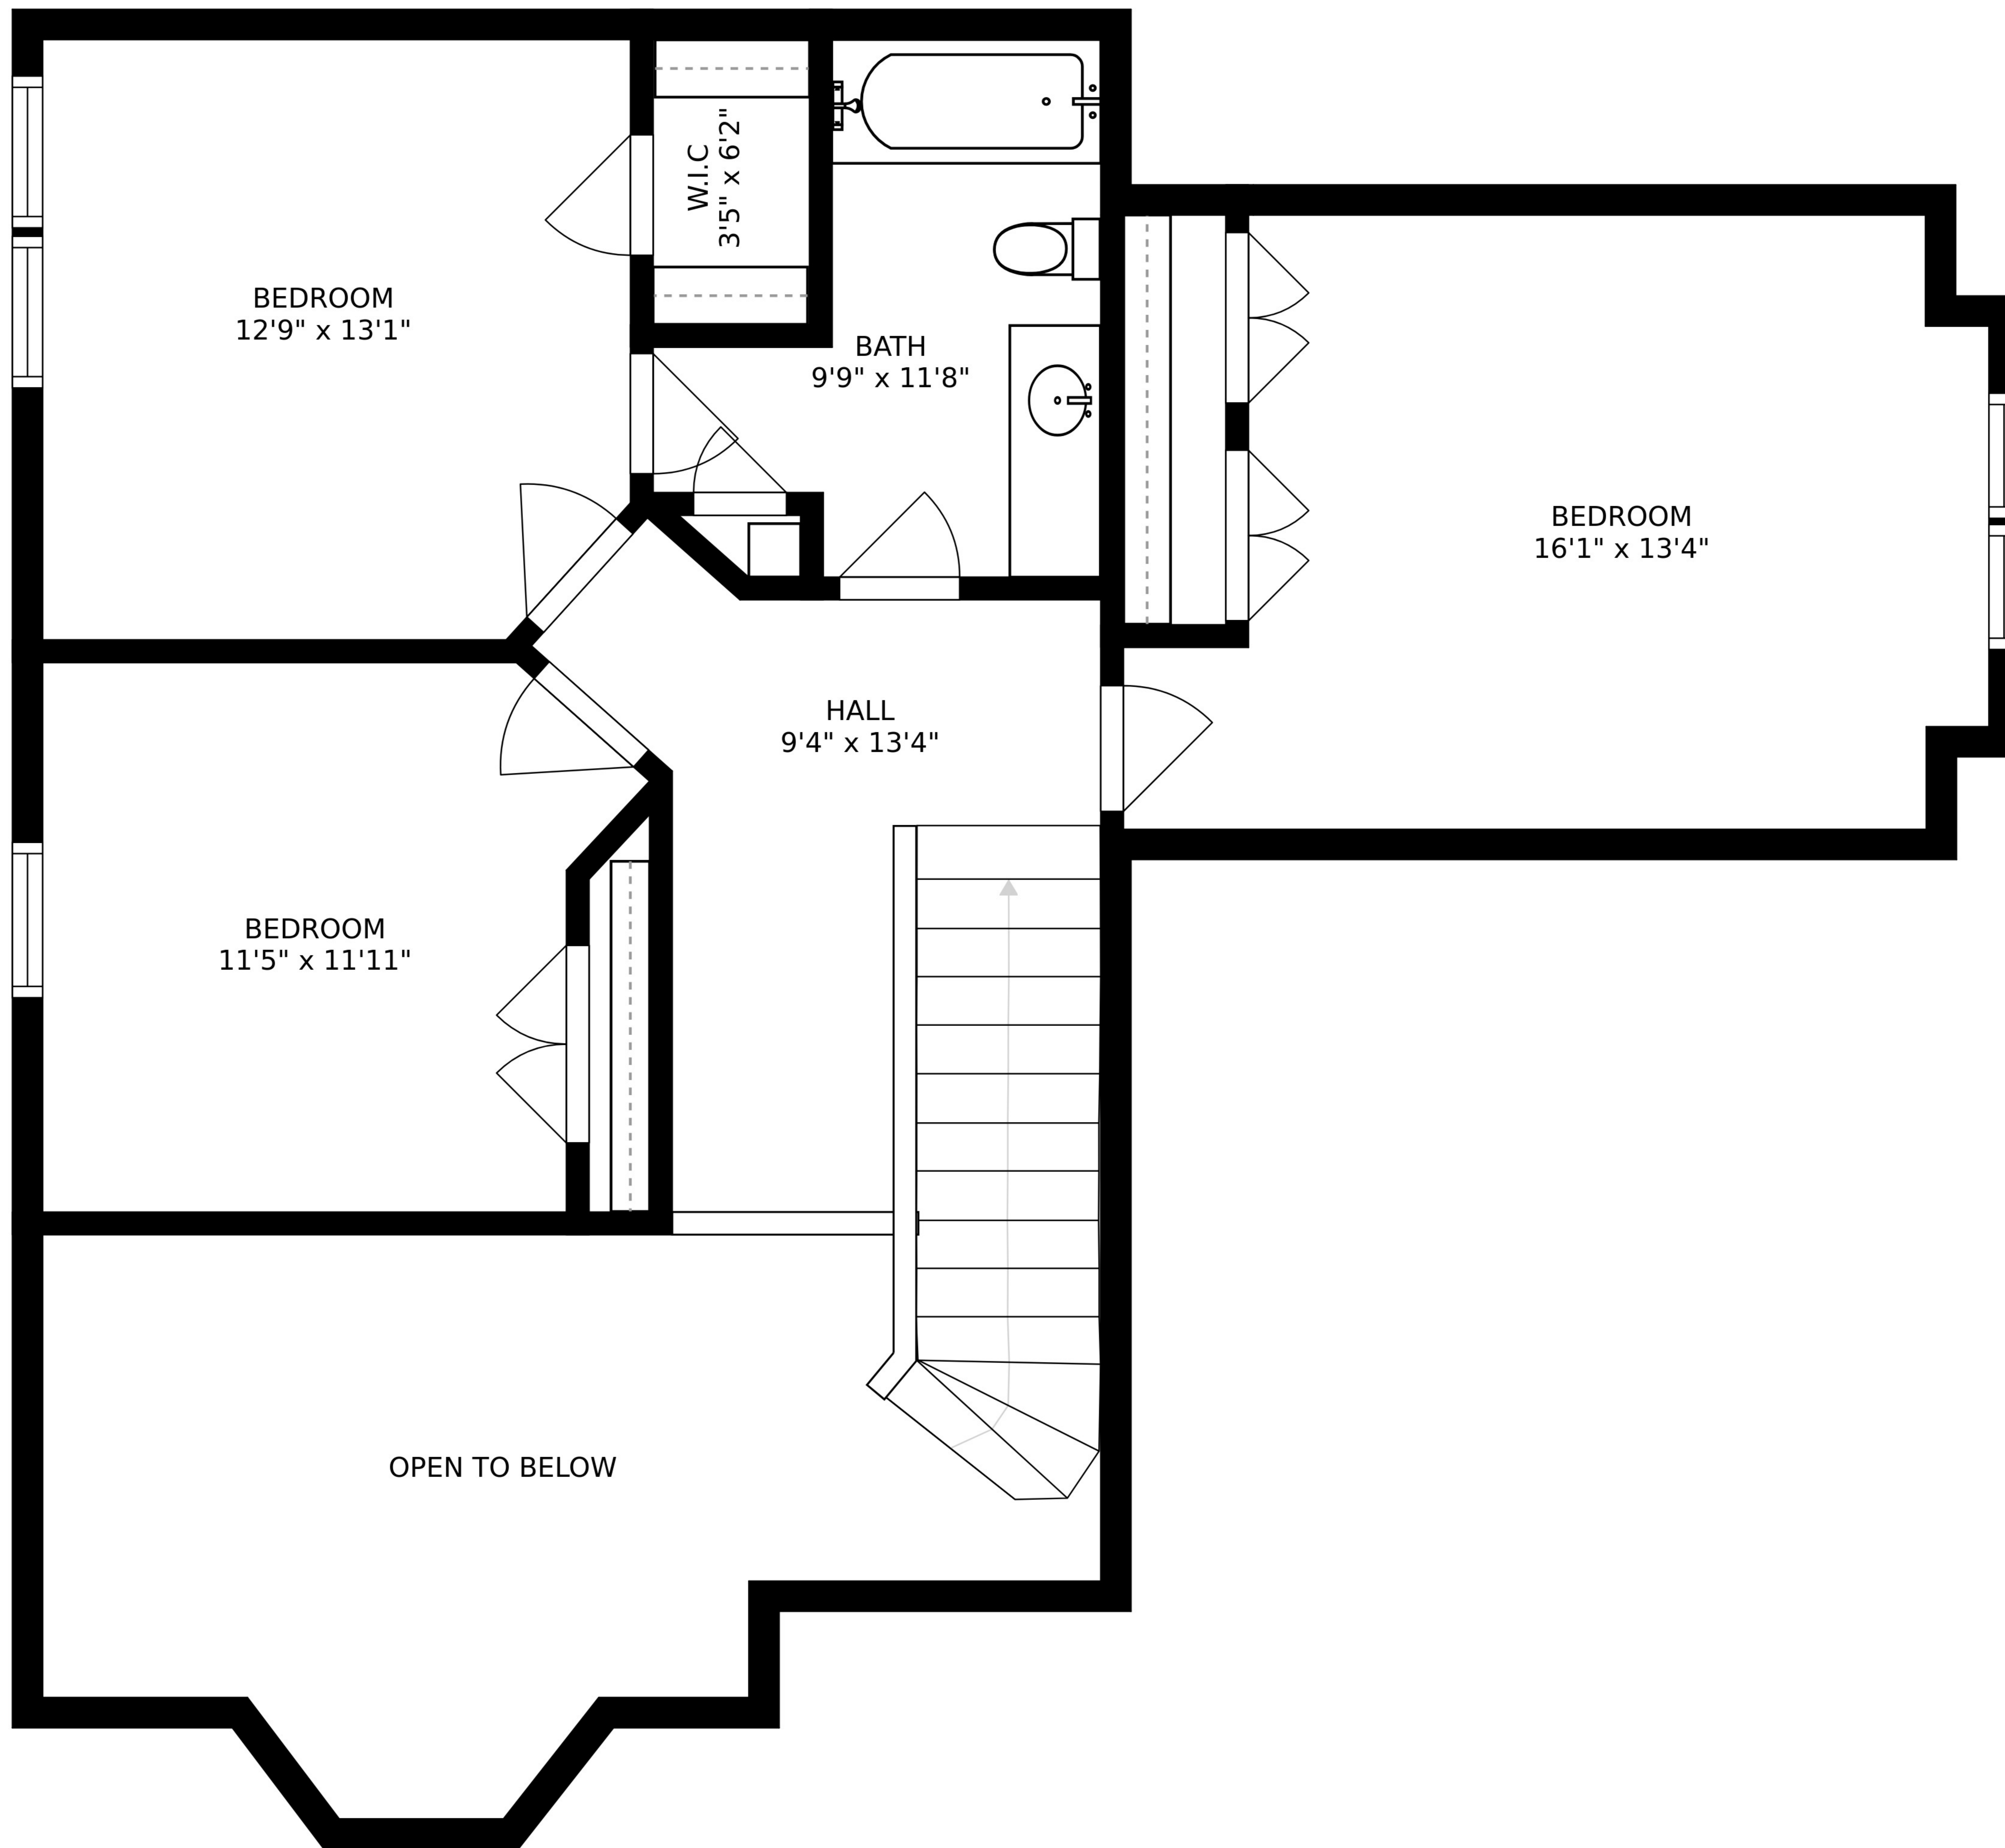

SIZES AND DIMENSIONS ARE APPROXIMATE, ACTUAL MAY VARY.

BEDROOM
12'9" x 13'1"

BATH
9'9" x 11'8"

BEDROOM
16'1" x 13'4"

HALL
9'4" x 13'4"

BEDROOM
11'5" x 11'11"

OPEN TO BELOW

W.I.C.
3'5" x 6'2"

SIZES AND DIMENSIONS ARE APPROXIMATE, ACTUAL MAY VARY.

SIZES AND DIMENSIONS ARE APPROXIMATE, ACTUAL MAY VARY.