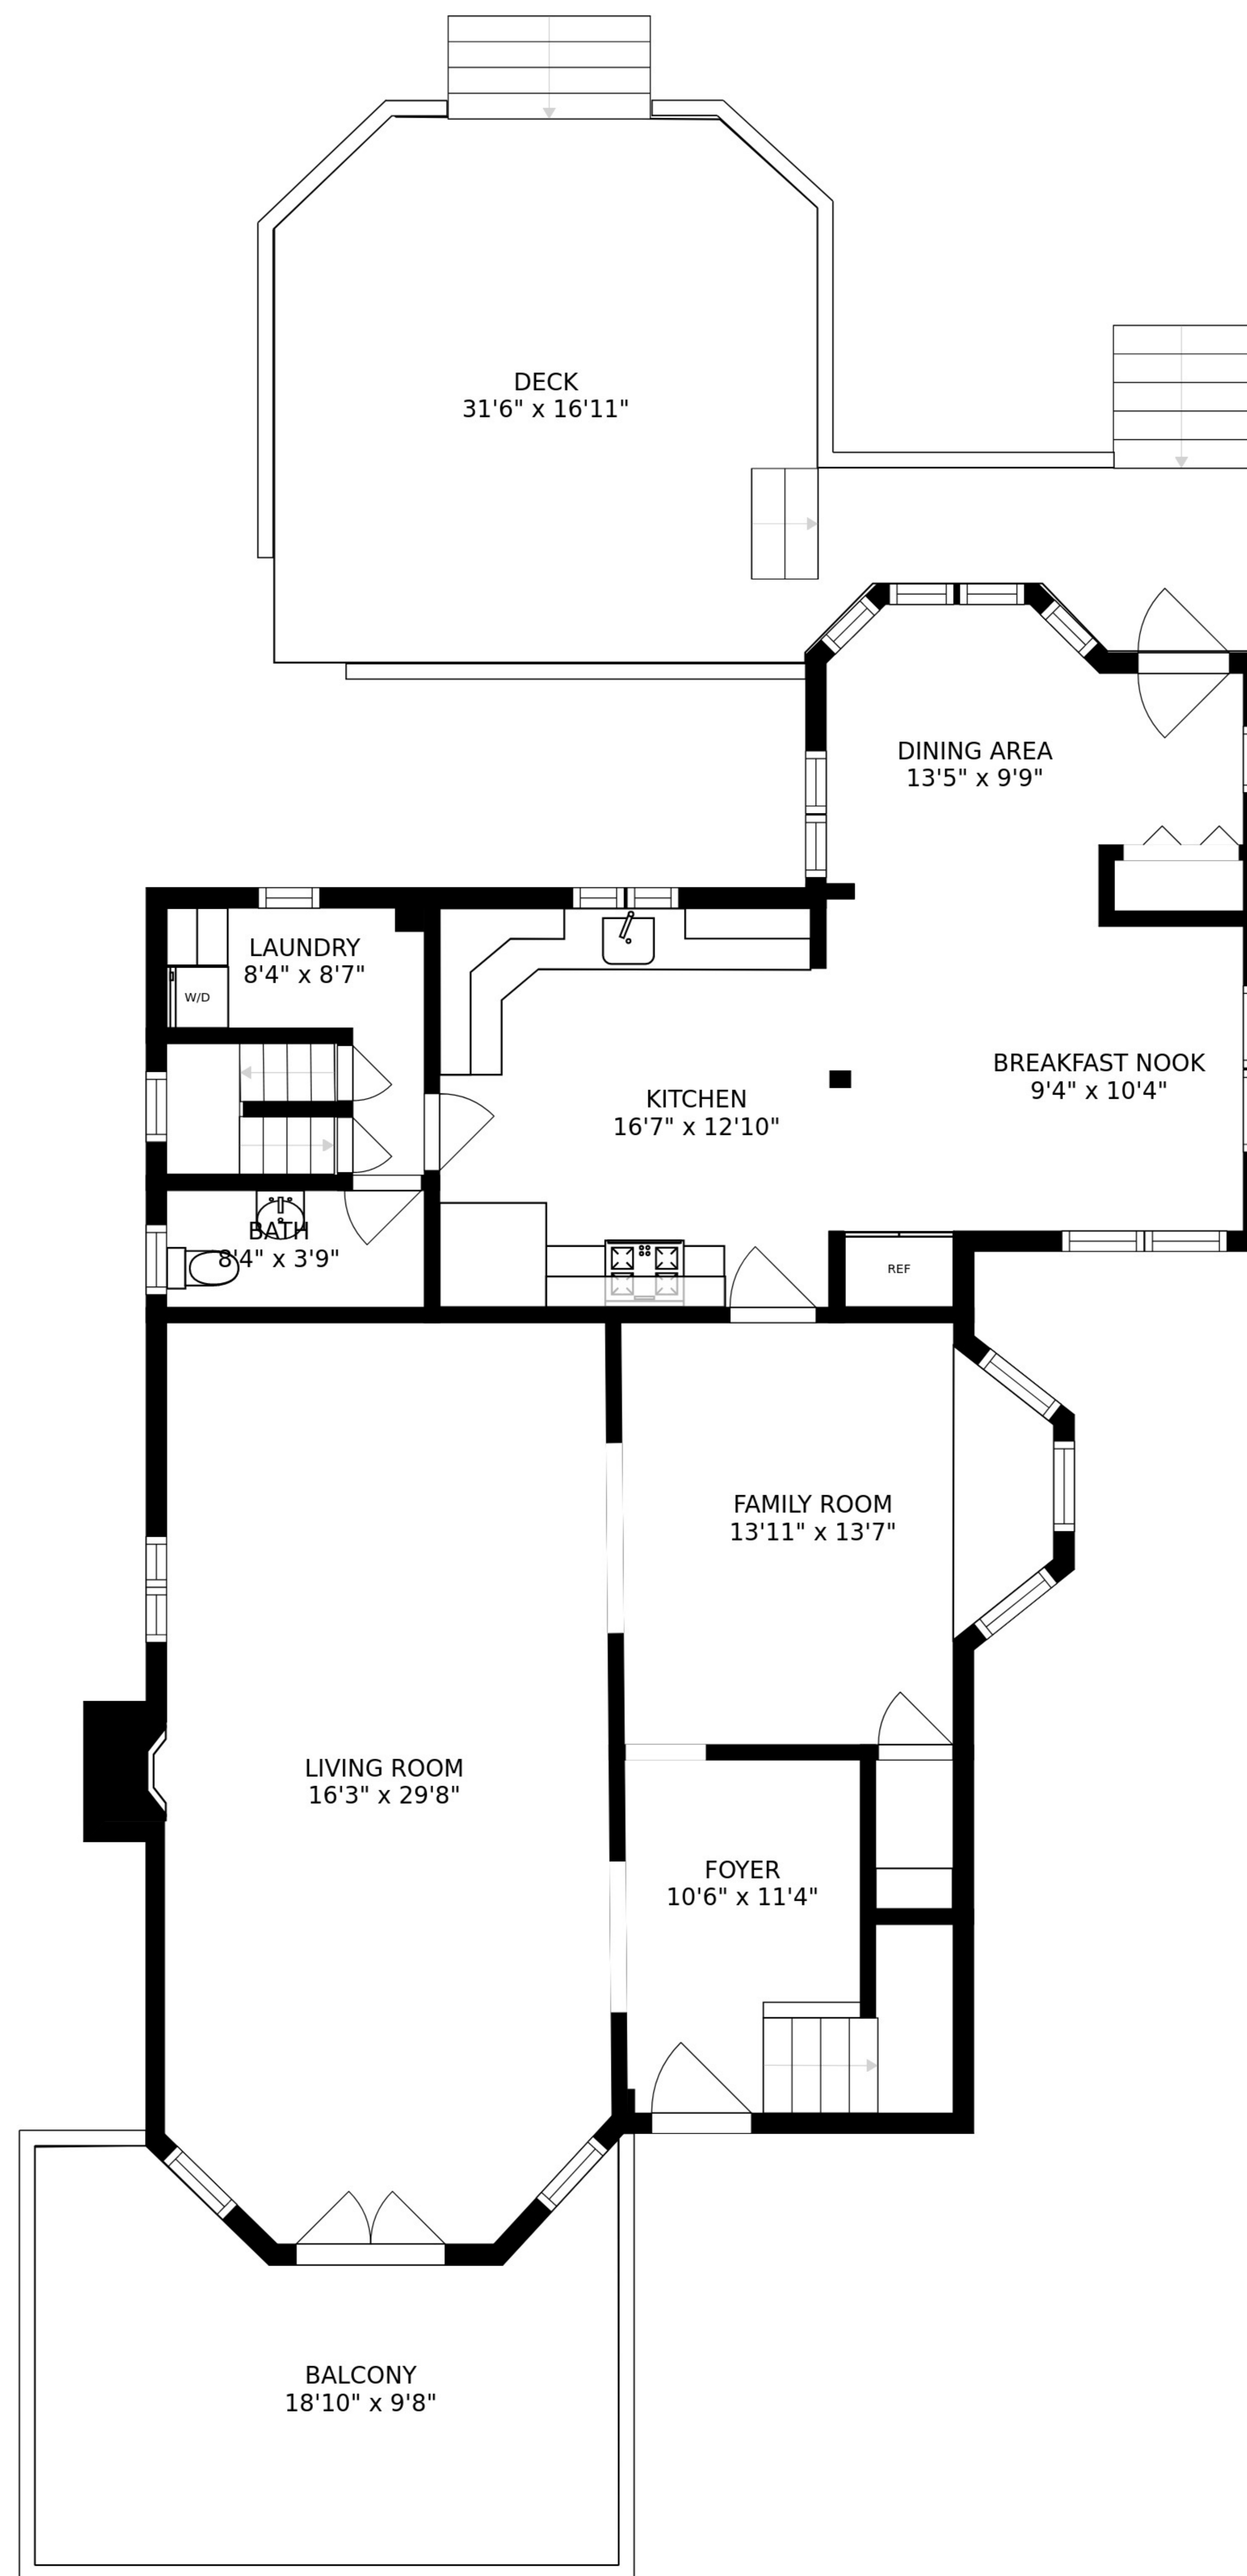

SIZES AND DIMENSIONS ARE APPROXIMATE, ACTUAL MAY VARY.

SIZES AND DIMENSIONS ARE APPROXIMATE, ACTUAL MAY VARY.

SIZES AND DIMENSIONS ARE APPROXIMATE, ACTUAL MAY VARY.

BASEMENT  
27'7" x 40'1"

SIZES AND DIMENSIONS ARE APPROXIMATE, ACTUAL MAY VARY.