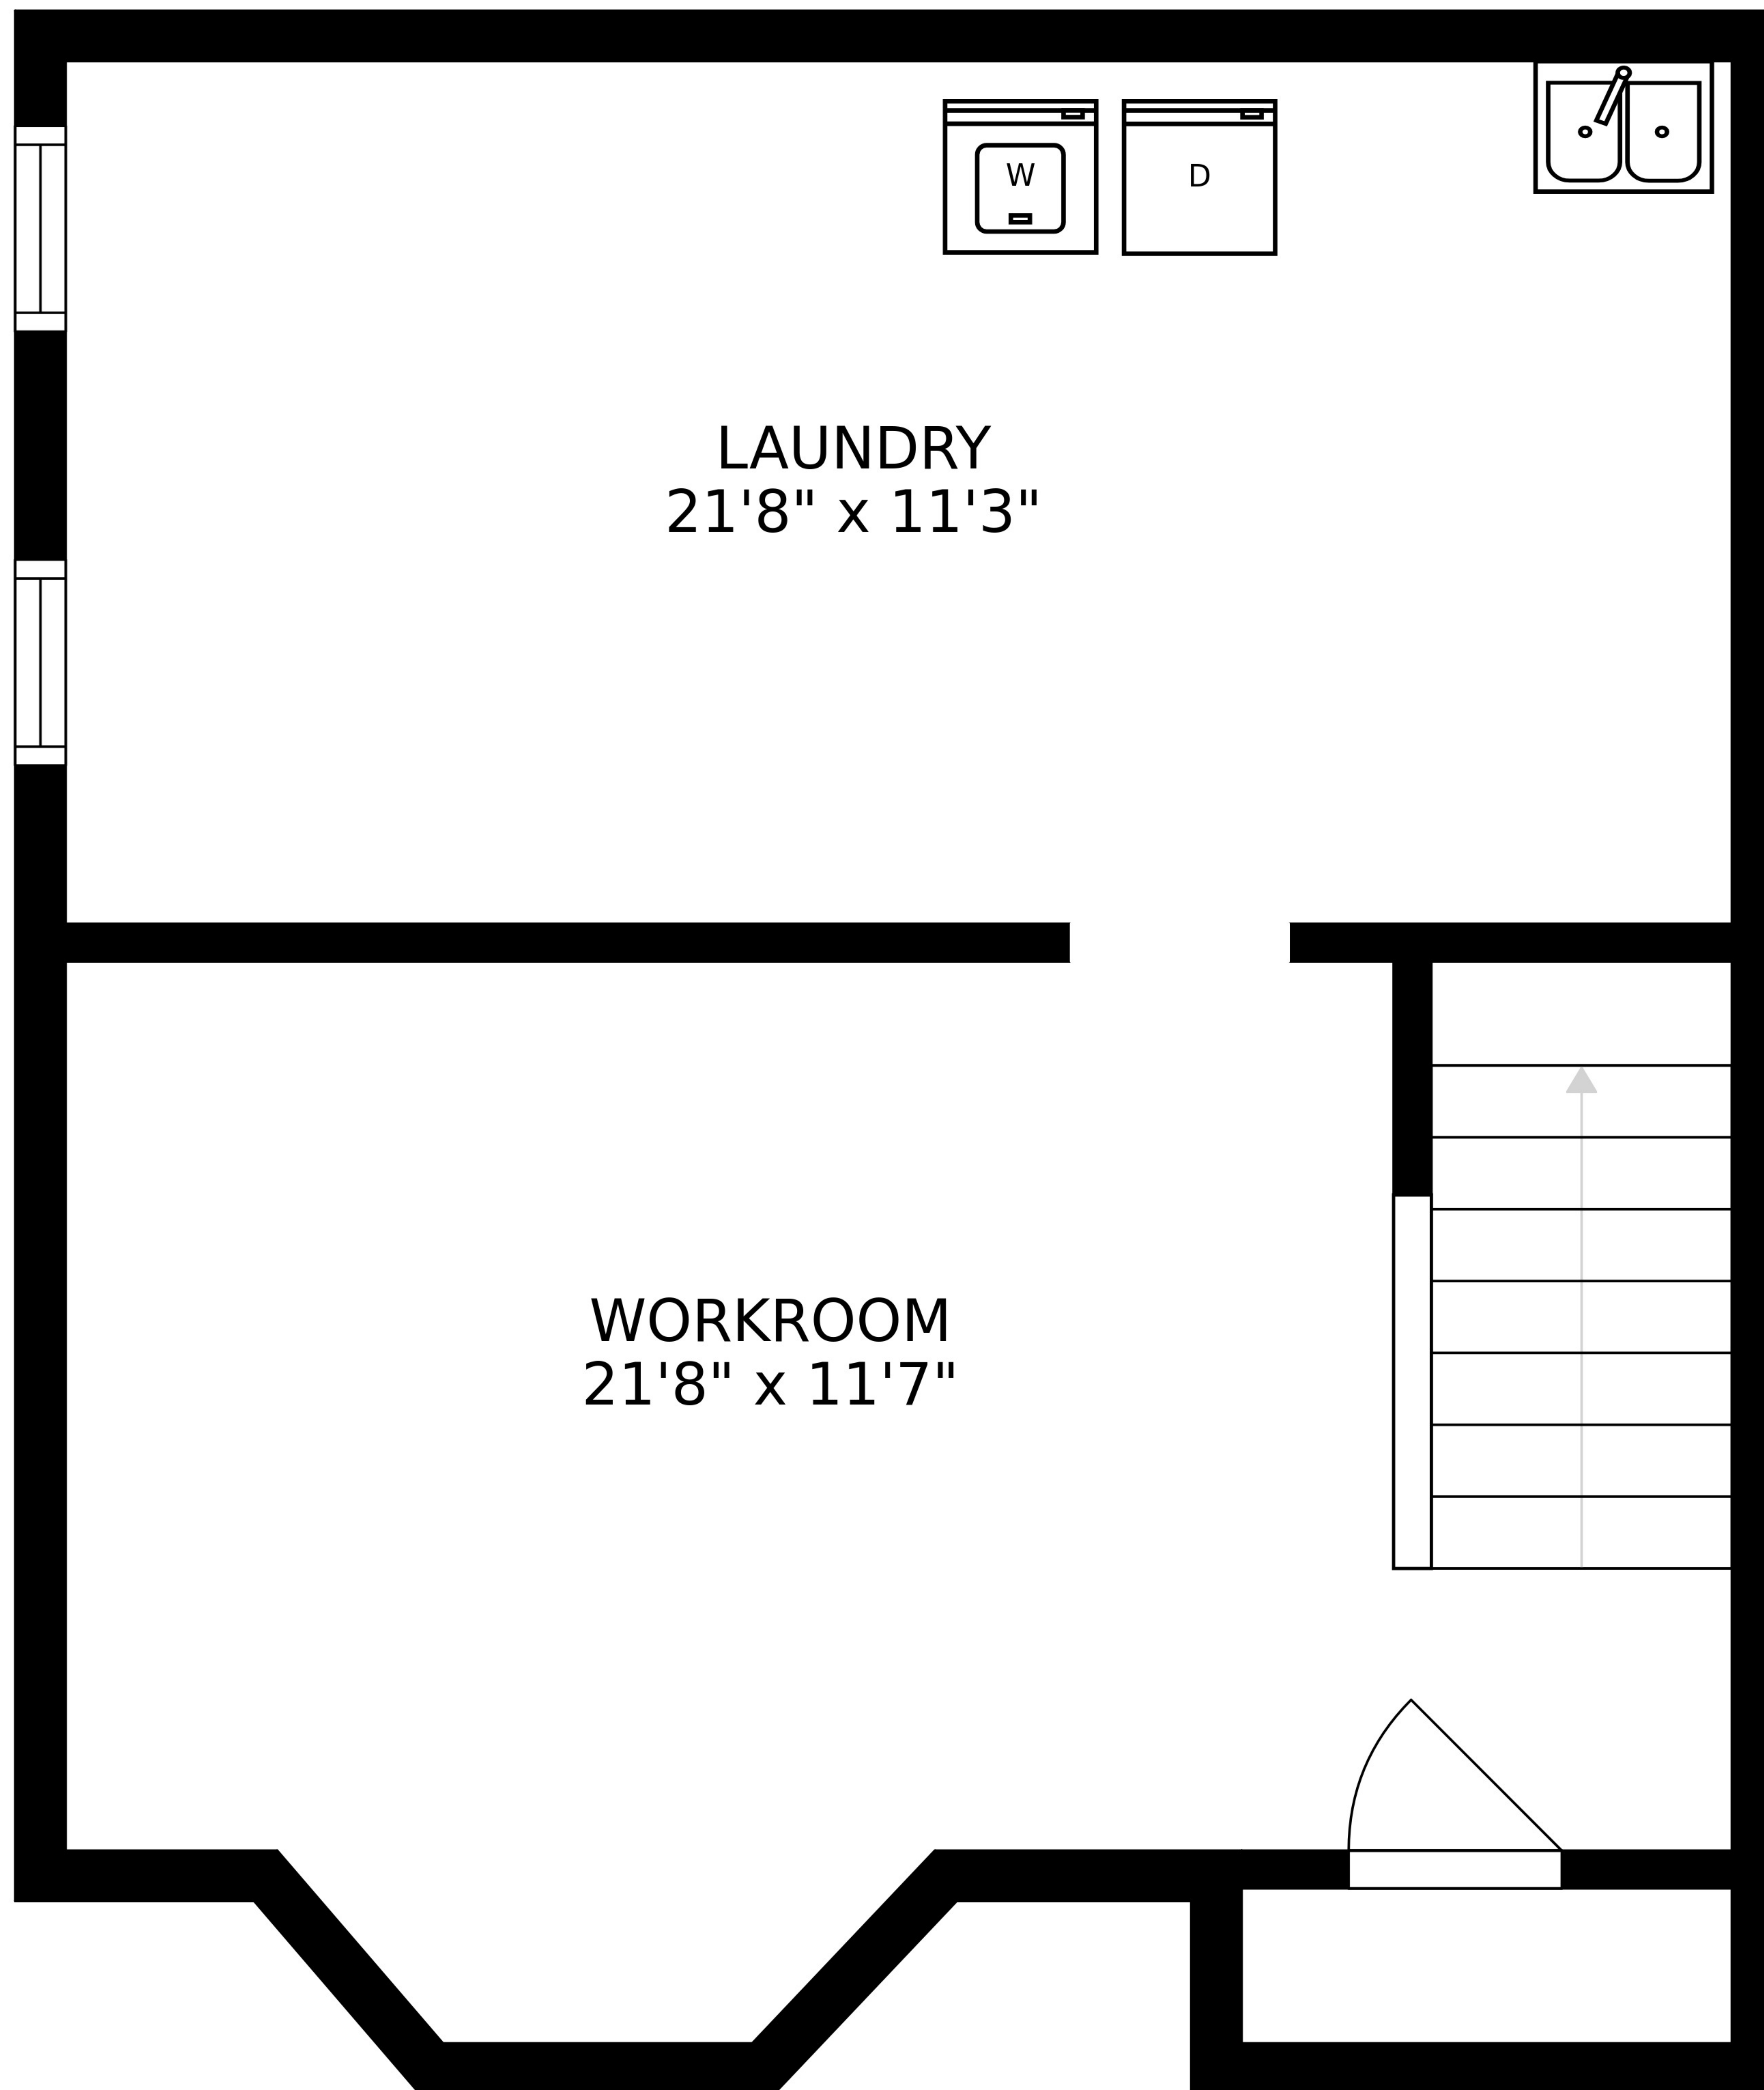

SIZES AND DIMENSIONS ARE APPROXIMATE, ACTUAL MAY VARY.

SIZES AND DIMENSIONS ARE APPROXIMATE, ACTUAL MAY VARY.

SIZES AND DIMENSIONS ARE APPROXIMATE, ACTUAL MAY VARY.

LAUNDRY
21'8" x 11'3"

WORKROOM
21'8" x 11'7"