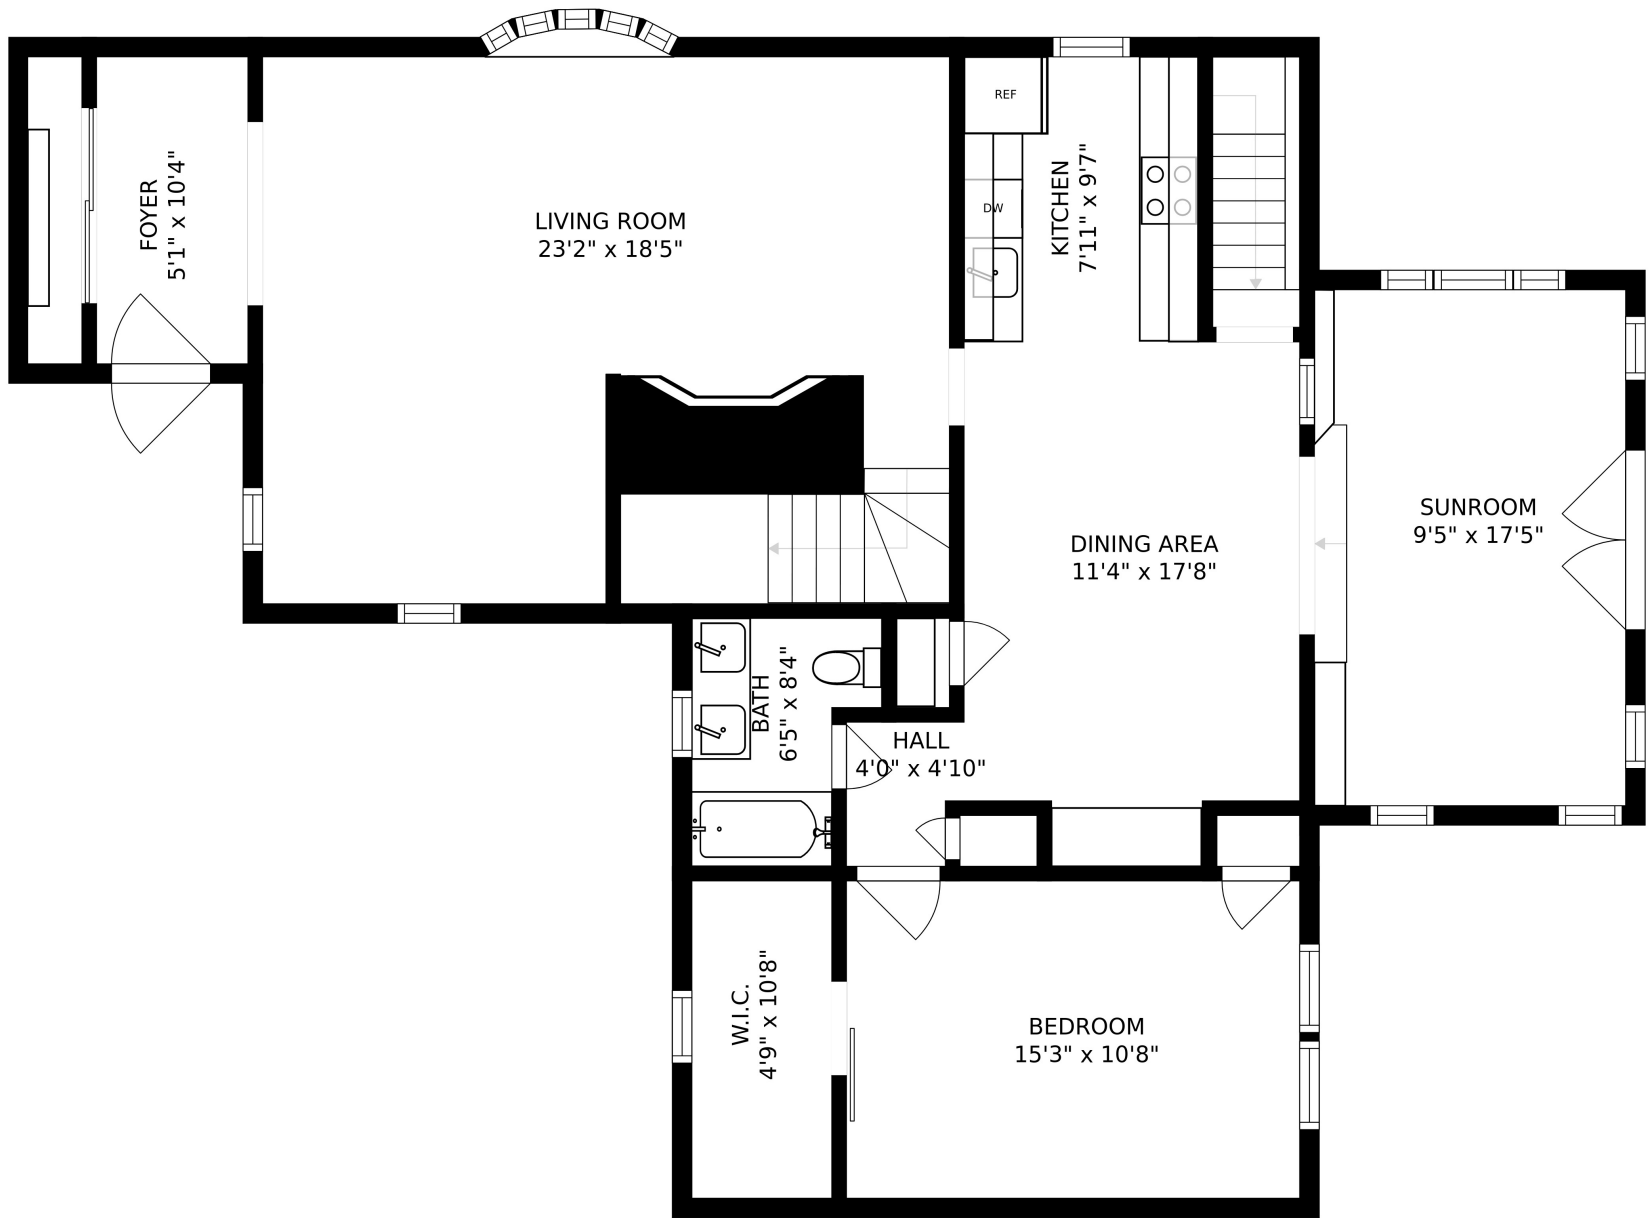

SIZES AND DIMENSIONS ARE APPROXIMATE, ACTUAL MAY VARY.

SIZES AND DIMENSIONS ARE APPROXIMATE, ACTUAL MAY VARY.

SIZES AND DIMENSIONS ARE APPROXIMATE, ACTUAL MAY VARY.

RECREATION ROOM
22'6" x 18'0"

ELECTRICAL ROOM
10'8" x 10'9"

BATH
11'1" x 6'5"

LAUNDRY
10'11" x 18'5"

SIZES AND DIMENSIONS ARE APPROXIMATE, ACTUAL MAY VARY.