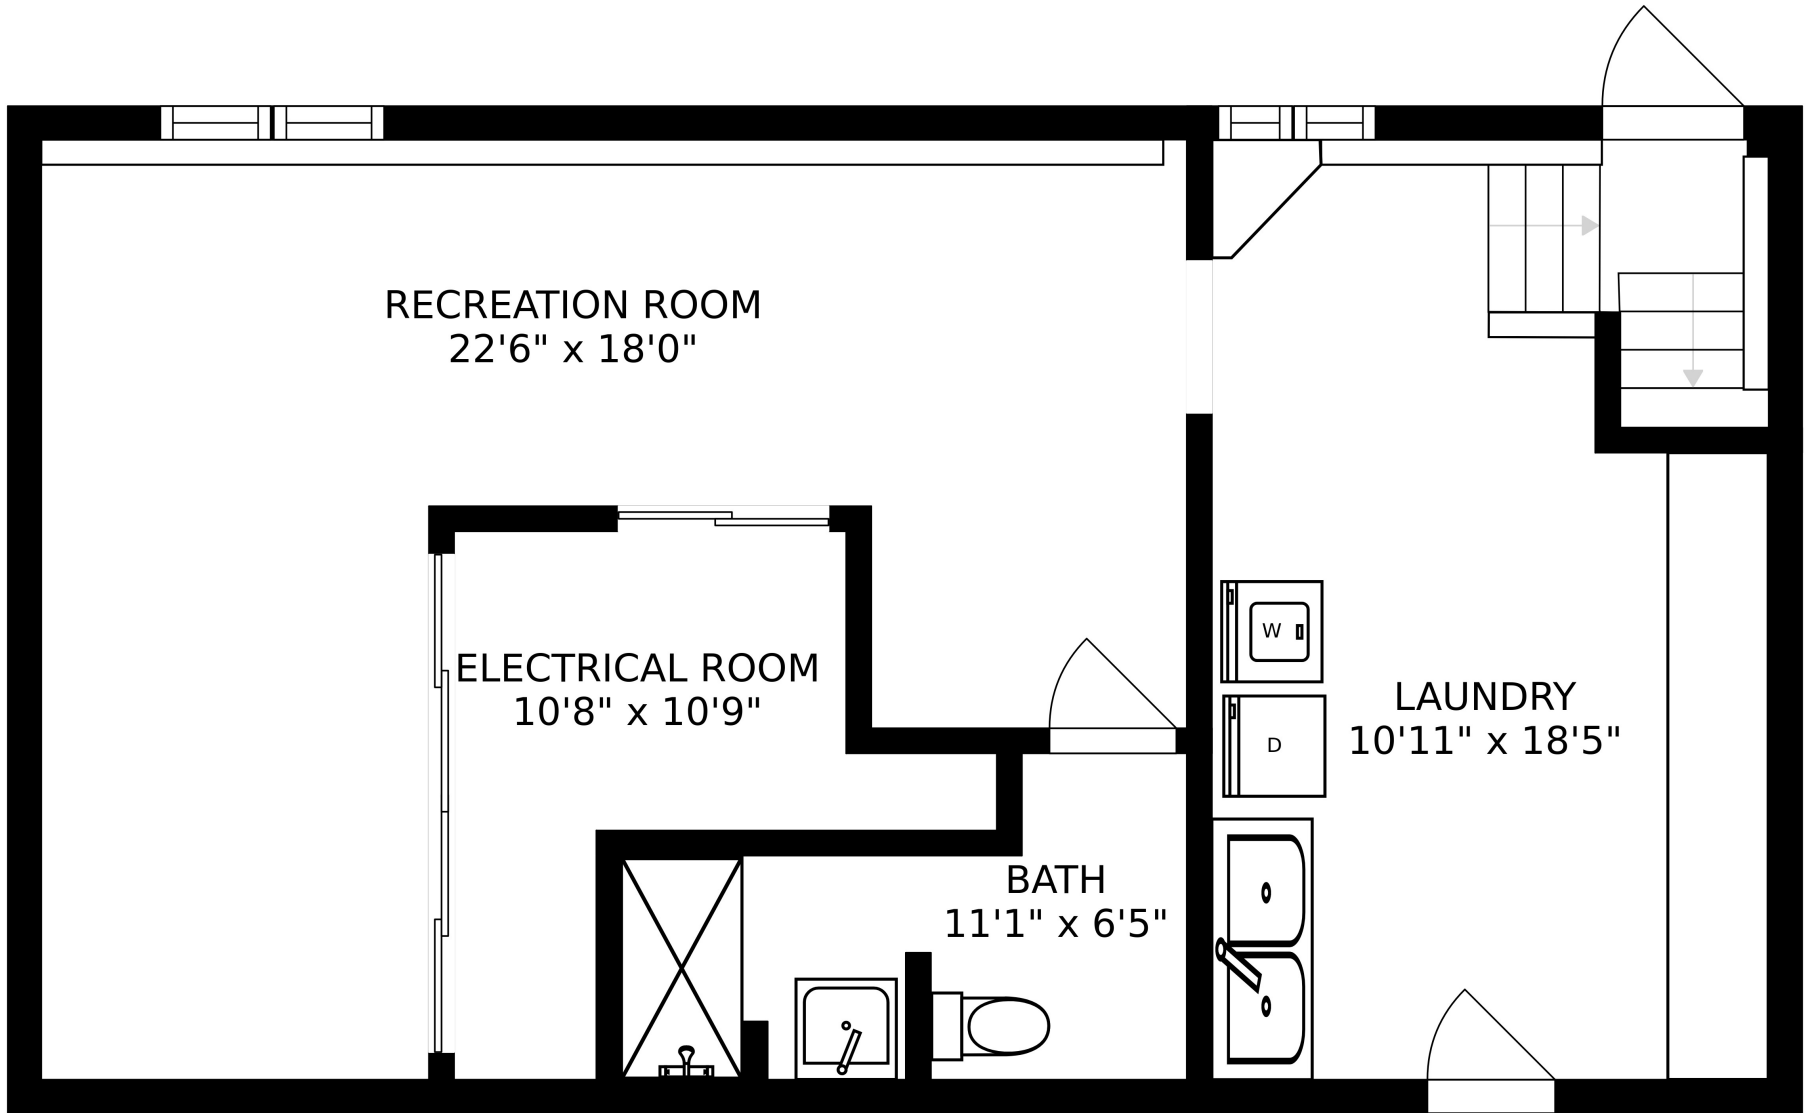

SIZES AND DIMENSIONS ARE APPROXIMATE, ACTUAL MAY VARY.

SIZES AND DIMENSIONS ARE APPROXIMATE, ACTUAL MAY VARY.

SIZES AND DIMENSIONS ARE APPROXIMATE, ACTUAL MAY VARY.

RECREATION ROOM
22'6" x 18'0"

ELECTRICAL ROOM
10'8" x 10'9"

BATH
11'1" x 6'5"

LAUNDRY
10'11" x 18'5"

SIZES AND DIMENSIONS ARE APPROXIMATE, ACTUAL MAY VARY.