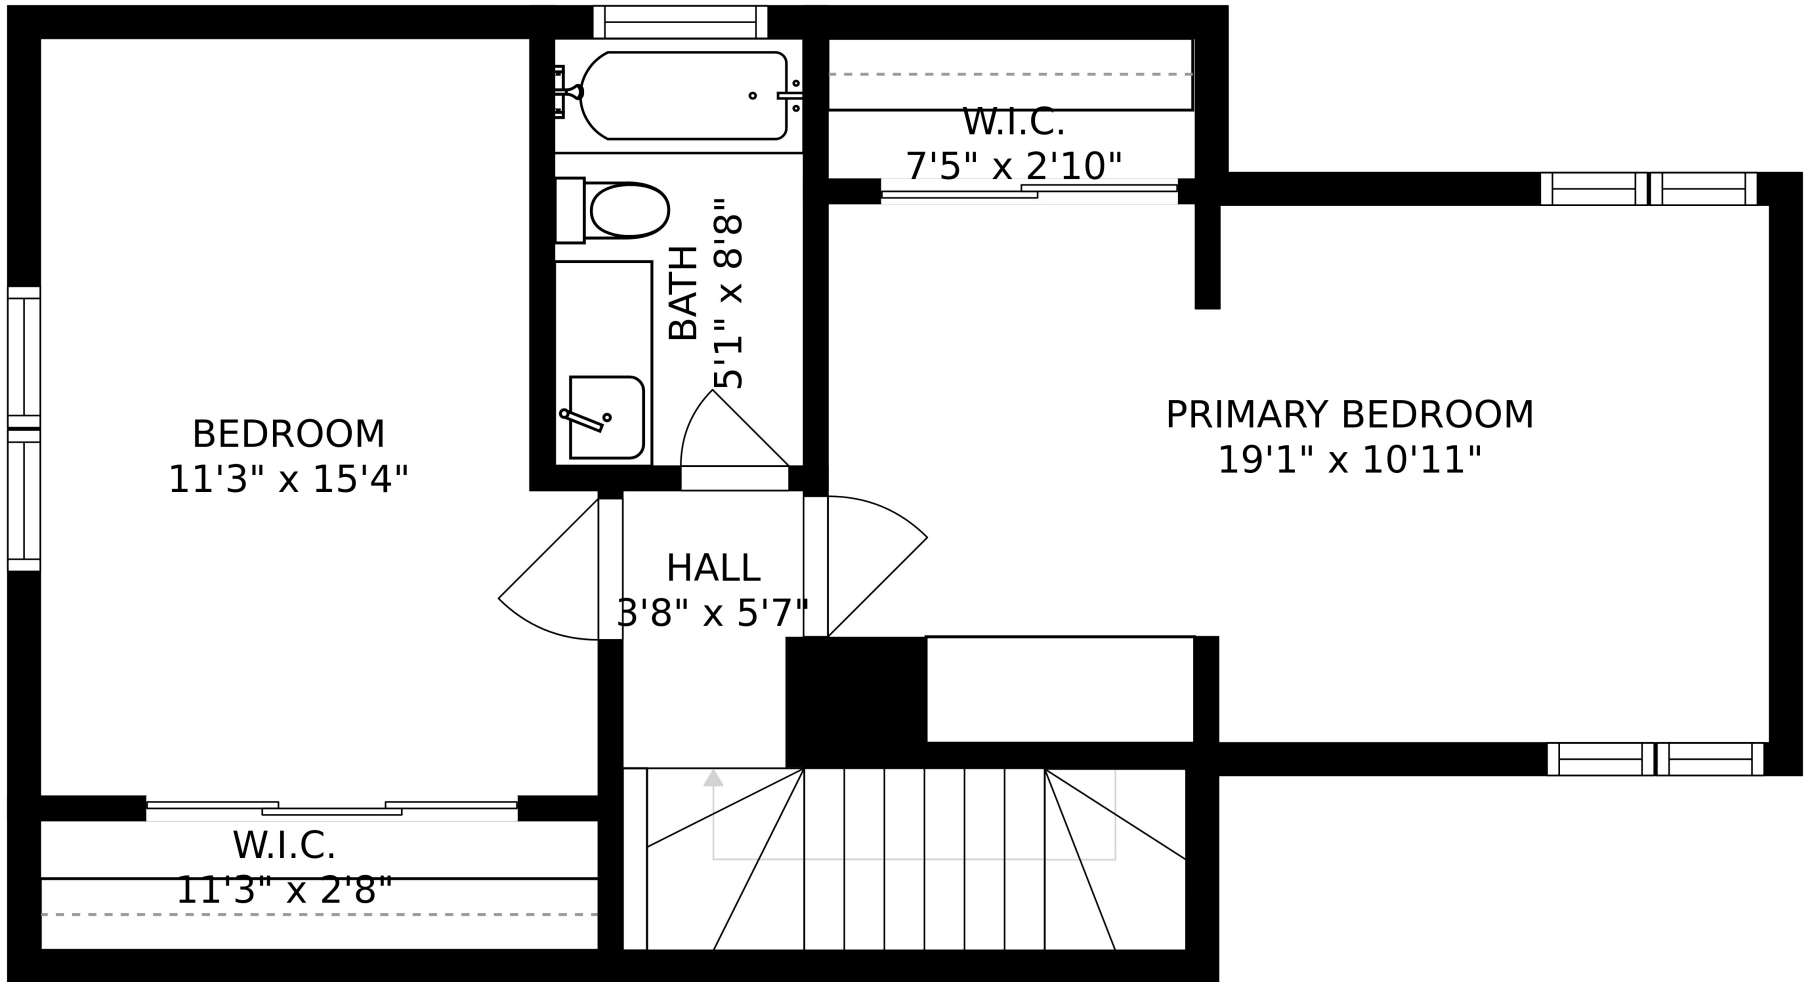

SIZES AND DIMENSIONS ARE APPROXIMATE, ACTUAL MAY VARY.

SIZES AND DIMENSIONS ARE APPROXIMATE, ACTUAL MAY VARY.

SIZES AND DIMENSIONS ARE APPROXIMATE, ACTUAL MAY VARY.

RECREATION ROOM
22'6" x 18'0"

ELECTRICAL ROOM
10'8" x 10'9"

BATH
11'1" x 6'5"

LAUNDRY
10'11" x 18'5"

SIZES AND DIMENSIONS ARE APPROXIMATE, ACTUAL MAY VARY.