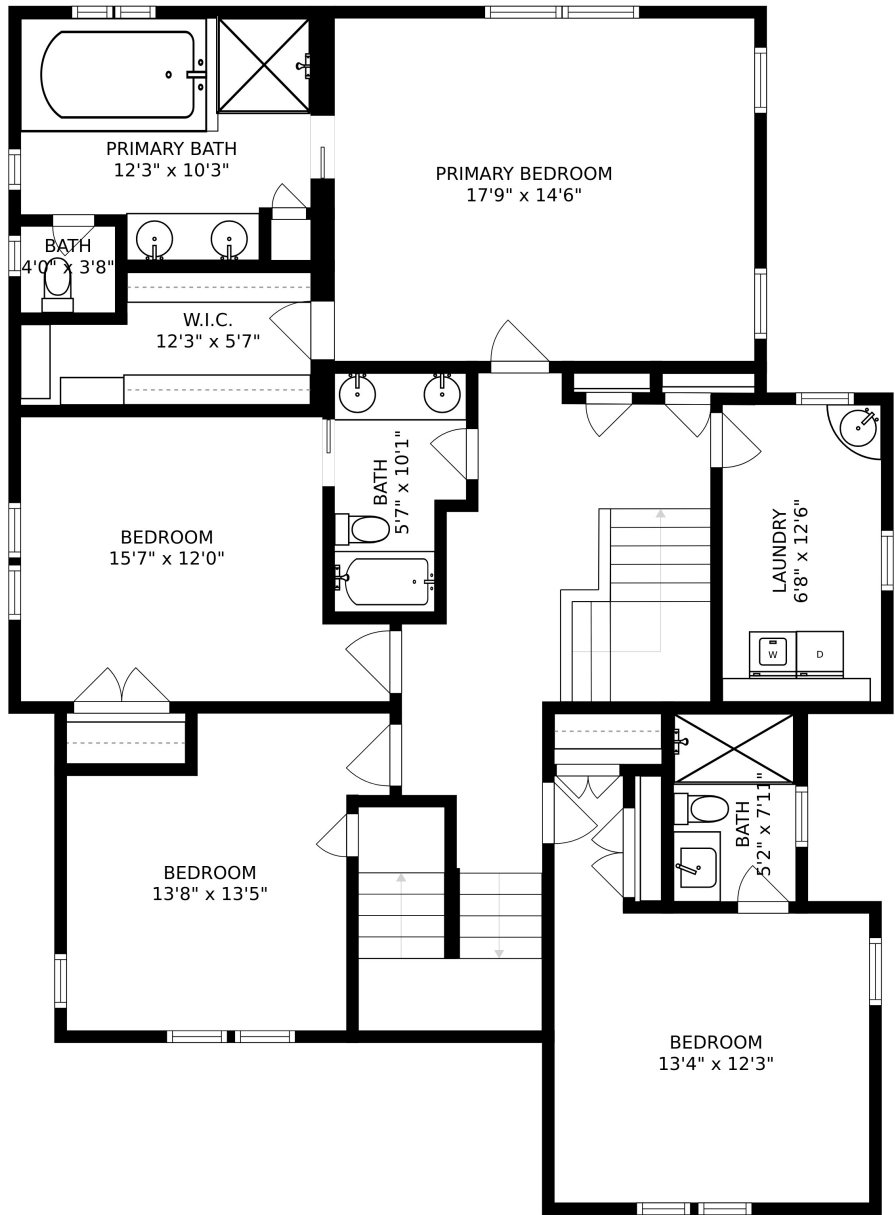

FLOOR 1

FLOOR 2

FLOOR 3

FLOOR 4

SIZES AND DIMENSIONS ARE APPROXIMATE, ACTUAL MAY VARY.

BEDROOM
20'1" x 19'9"

ELECTRICAL ROOM
12'5" x 4'4"

BATH
8'6" x 7'0"

SIZES AND DIMENSIONS ARE APPROXIMATE, ACTUAL MAY VARY.

SIZES AND DIMENSIONS ARE APPROXIMATE, ACTUAL MAY VARY.

SIZES AND DIMENSIONS ARE APPROXIMATE, ACTUAL MAY VARY.

SIZES AND DIMENSIONS ARE APPROXIMATE, ACTUAL MAY VARY.