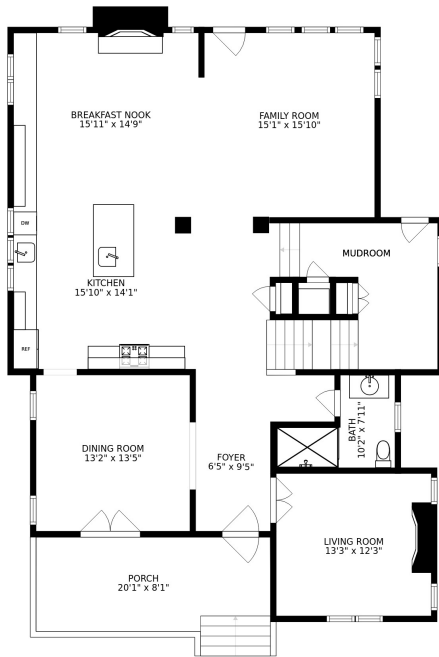

FLOOR 1

FLOOR 2

FLOOR 3

FLOOR 4

SIZES AND DIMENSIONS ARE APPROXIMATE, ACTUAL MAY VARY.

BEDROOM
20'1" x 19'9"

ELECTRICAL ROOM
12'5" x 4'4"

BATH
8'6" x 7'0"

SIZES AND DIMENSIONS ARE APPROXIMATE, ACTUAL MAY VARY.

SIZES AND DIMENSIONS ARE APPROXIMATE, ACTUAL MAY VARY.

SIZES AND DIMENSIONS ARE APPROXIMATE, ACTUAL MAY VARY.

SIZES AND DIMENSIONS ARE APPROXIMATE, ACTUAL MAY VARY.