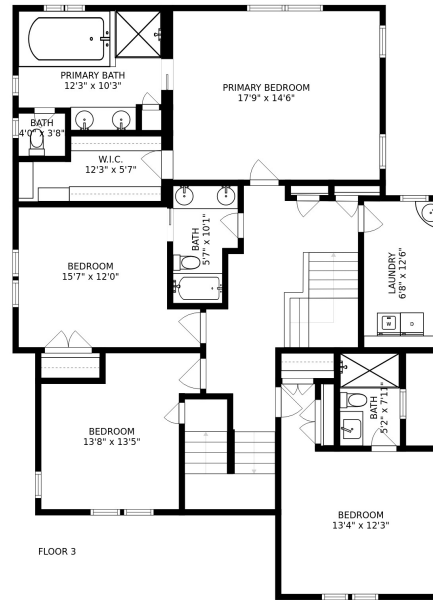

FLOOR 1

FLOOR 2

FLOOR 3

FLOOR 4

SIZES AND DIMENSIONS ARE APPROXIMATE, ACTUAL MAY VARY.

BEDROOM
20'1" x 19'9"

ELECTRICAL ROOM
12'5" x 4'4"

BATH
8'6" x 7'0"

SIZES AND DIMENSIONS ARE APPROXIMATE, ACTUAL MAY VARY.

SIZES AND DIMENSIONS ARE APPROXIMATE, ACTUAL MAY VARY.

SIZES AND DIMENSIONS ARE APPROXIMATE, ACTUAL MAY VARY.

SIZES AND DIMENSIONS ARE APPROXIMATE, ACTUAL MAY VARY.