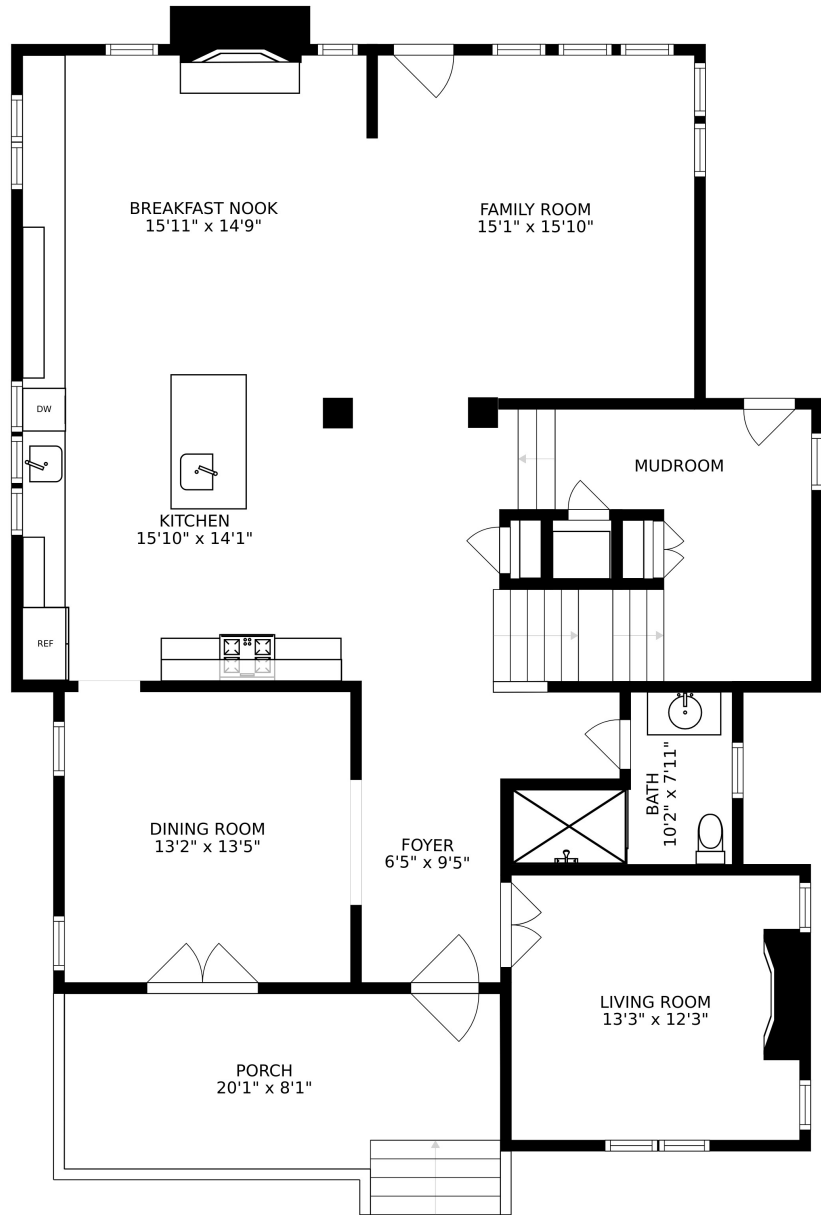

FLOOR 1

FLOOR 2

FLOOR 3

FLOOR 4

SIZES AND DIMENSIONS ARE APPROXIMATE, ACTUAL MAY VARY.

BEDROOM
20'1" x 19'9"

ELECTRICAL ROOM
12'5" x 4'4"

BATH
8'6" x 7'0"

SIZES AND DIMENSIONS ARE APPROXIMATE, ACTUAL MAY VARY.

SIZES AND DIMENSIONS ARE APPROXIMATE, ACTUAL MAY VARY.

SIZES AND DIMENSIONS ARE APPROXIMATE, ACTUAL MAY VARY.

SIZES AND DIMENSIONS ARE APPROXIMATE, ACTUAL MAY VARY.