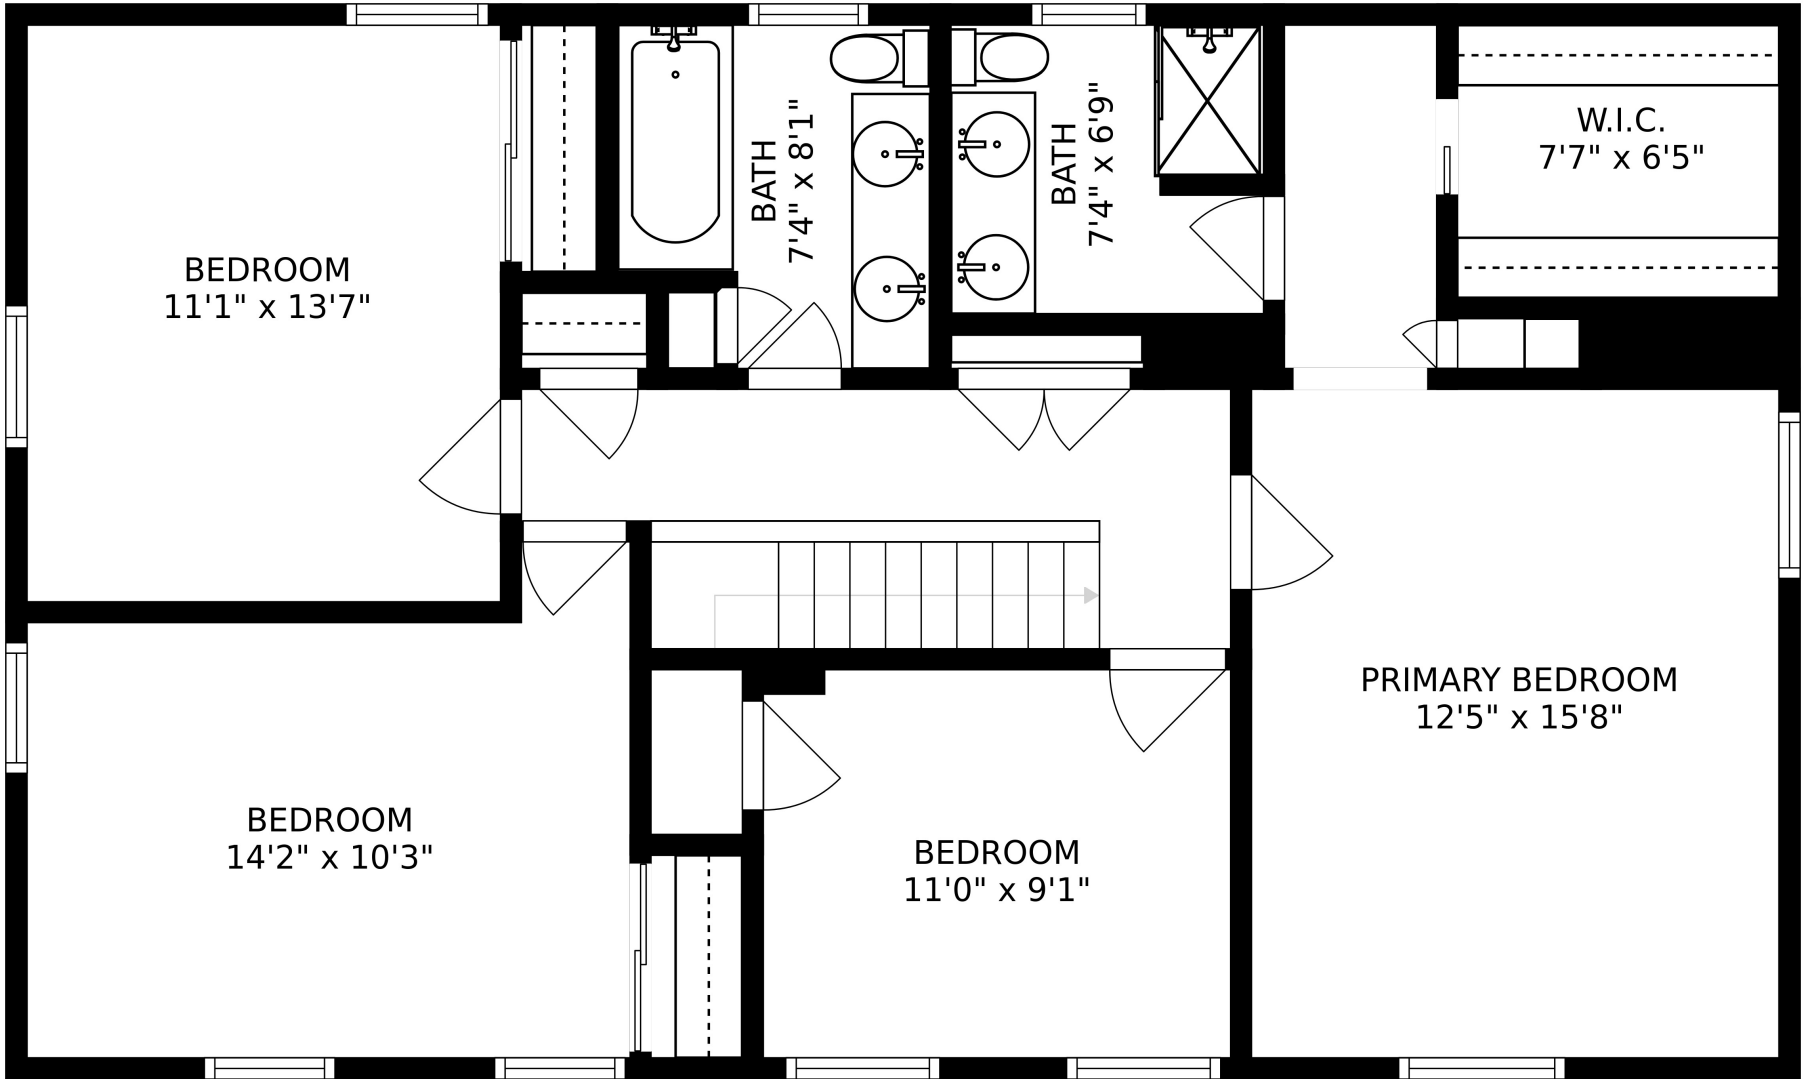

FLOOR 3

FLOOR 1

FLOOR 2

SIZES AND DIMENSIONS ARE APPROXIMATE, ACTUAL MAY VARY.

SIZES AND DIMENSIONS ARE APPROXIMATE, ACTUAL MAY VARY.

SIZES AND DIMENSIONS ARE APPROXIMATE, ACTUAL MAY VARY.

RECREATION ROOM
16'9" x 23'7"

UTILITY
12'3" x 24'3"

REF