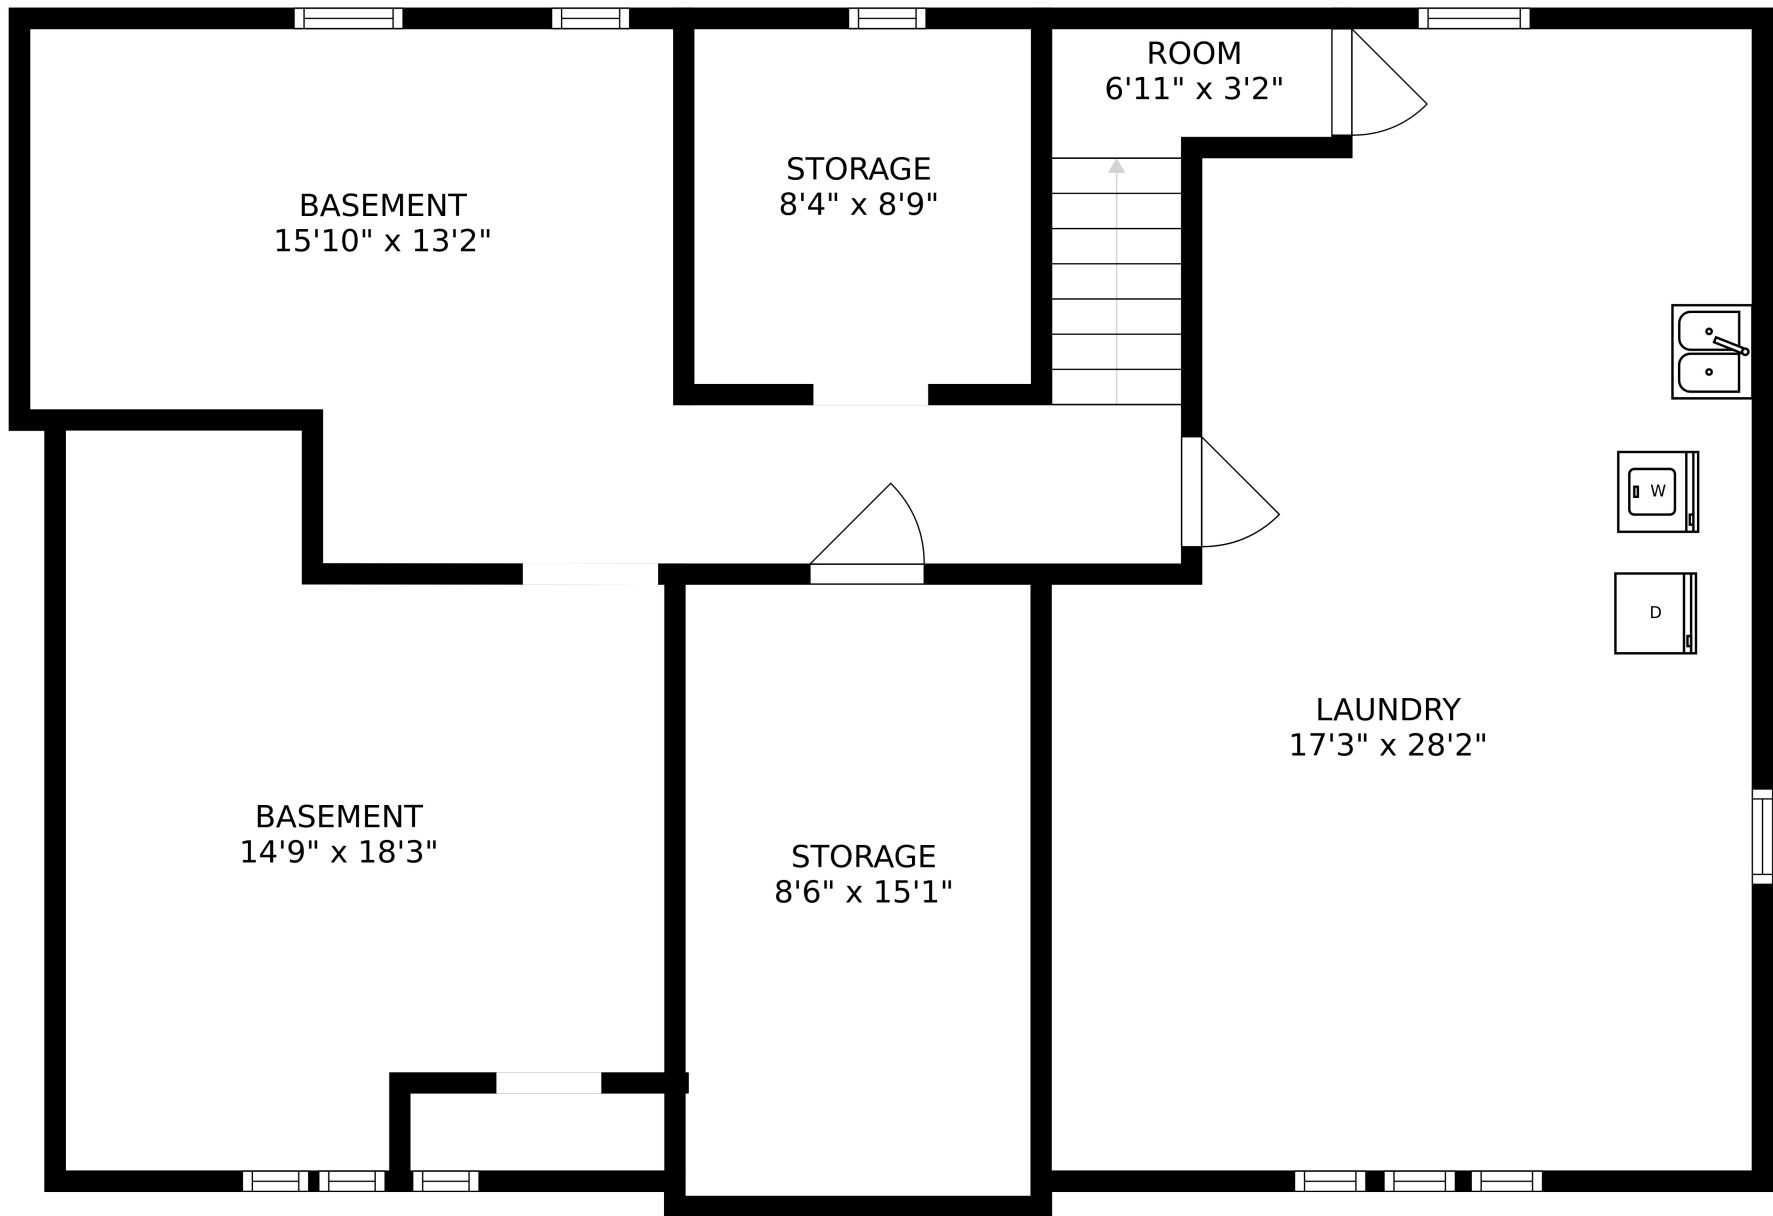

SIZES AND DIMENSIONS ARE APPROXIMATE, ACTUAL MAY VARY.

ATTIC
28'8" x 13'2"

SIZES AND DIMENSIONS ARE APPROXIMATE, ACTUAL MAY VARY.

SIZES AND DIMENSIONS ARE APPROXIMATE, ACTUAL MAY VARY.

SIZES AND DIMENSIONS ARE APPROXIMATE, ACTUAL MAY VARY.

SIZES AND DIMENSIONS ARE APPROXIMATE, ACTUAL MAY VARY.