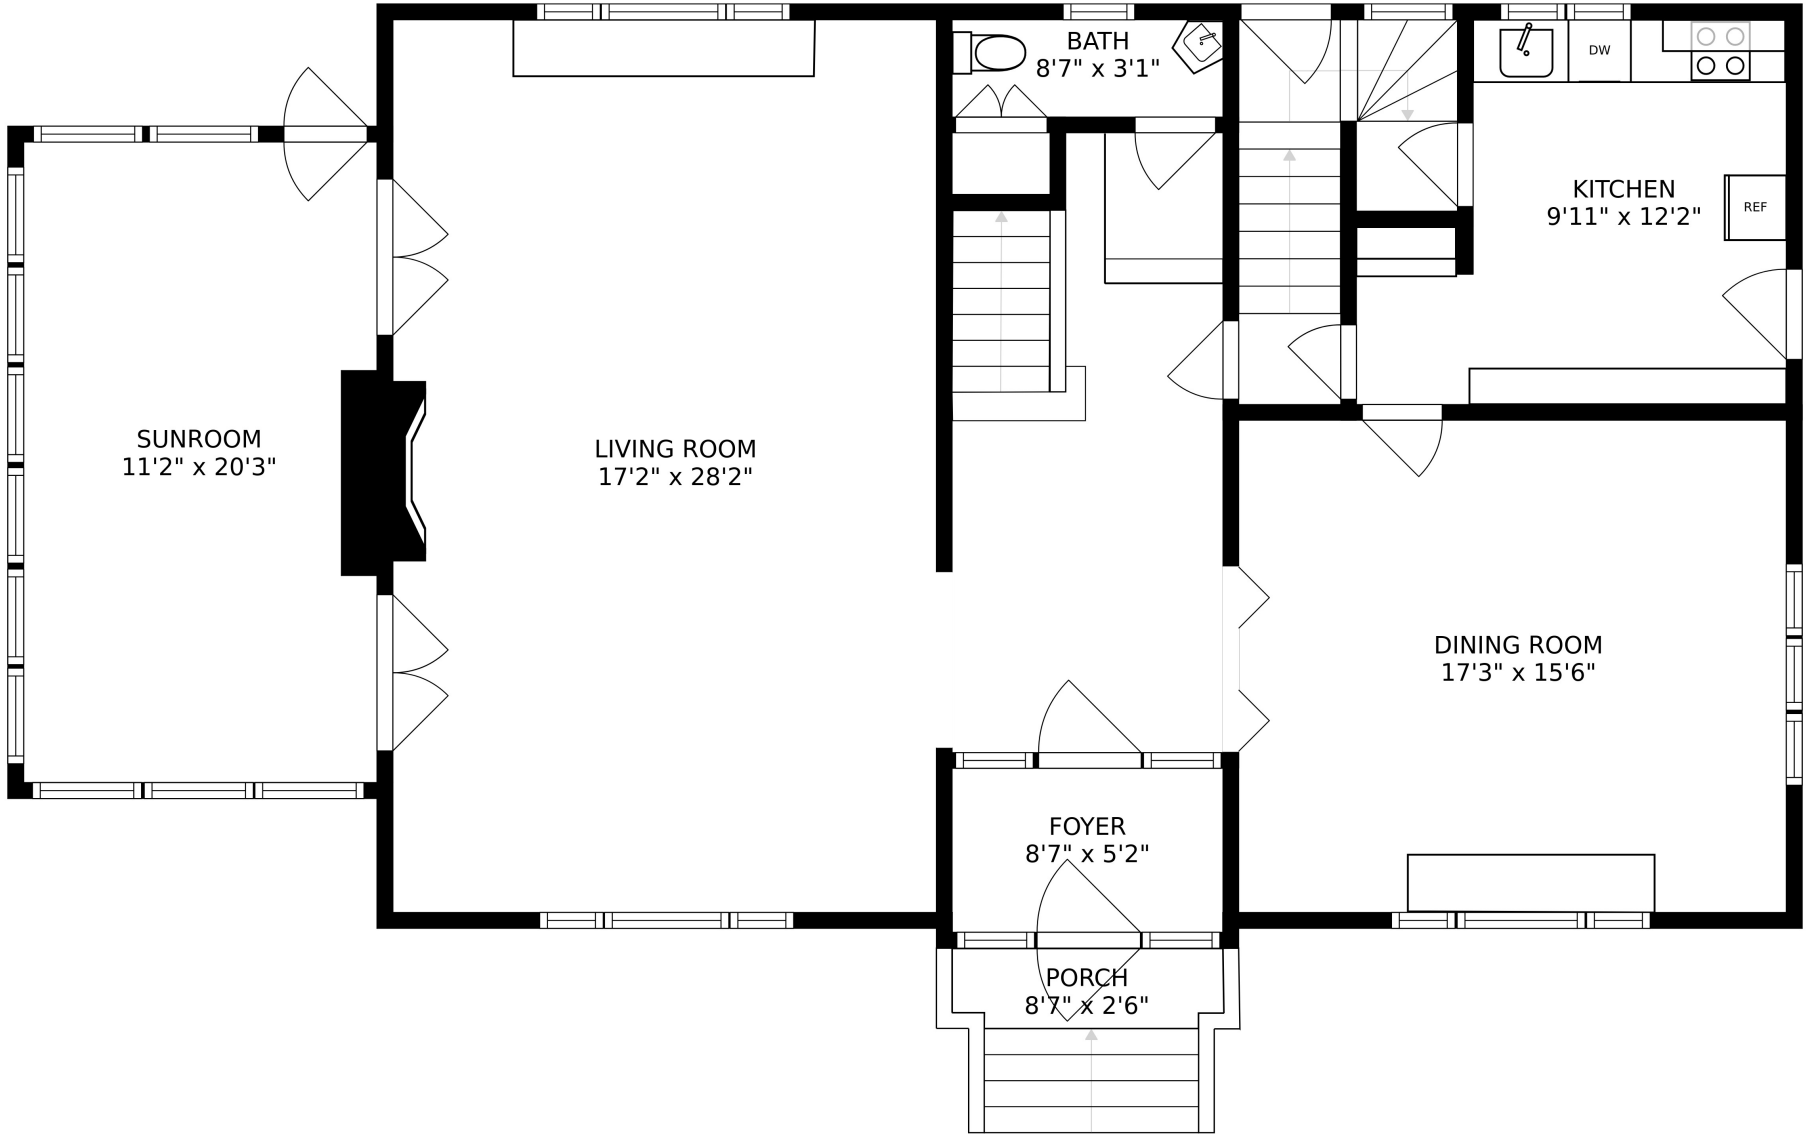

SIZES AND DIMENSIONS ARE APPROXIMATE, ACTUAL MAY VARY.

ATTIC
28'8" x 13'2"

SIZES AND DIMENSIONS ARE APPROXIMATE, ACTUAL MAY VARY.

SIZES AND DIMENSIONS ARE APPROXIMATE, ACTUAL MAY VARY.

SIZES AND DIMENSIONS ARE APPROXIMATE, ACTUAL MAY VARY.

SIZES AND DIMENSIONS ARE APPROXIMATE, ACTUAL MAY VARY.