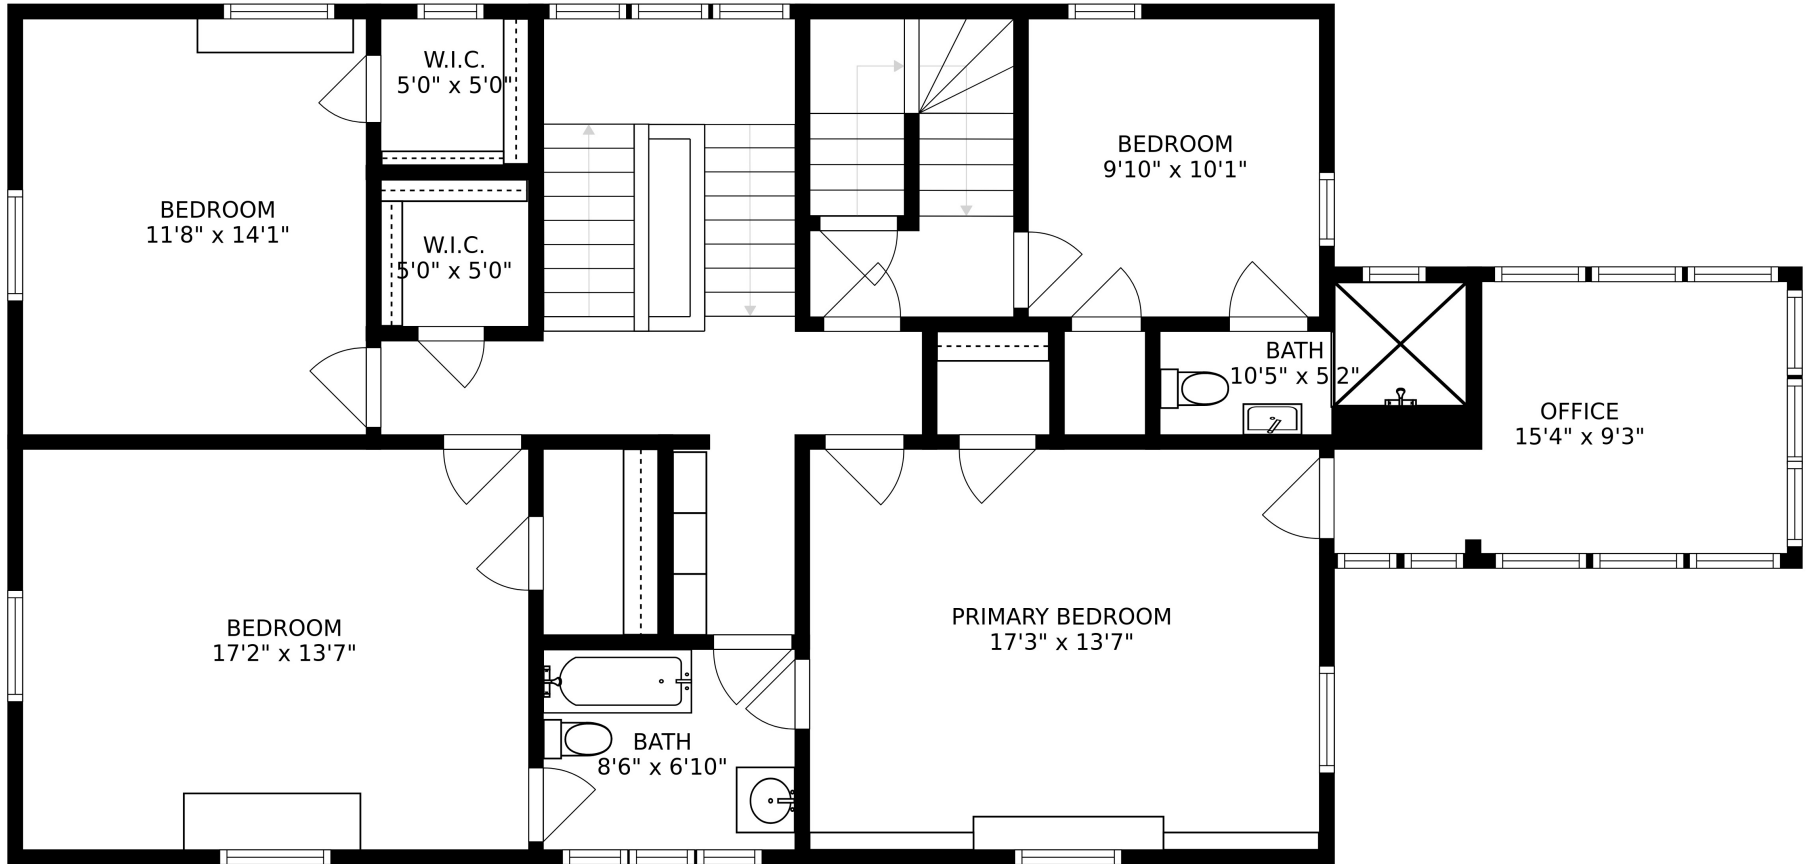

SIZES AND DIMENSIONS ARE APPROXIMATE, ACTUAL MAY VARY.

ATTIC
28'8" x 13'2"

SIZES AND DIMENSIONS ARE APPROXIMATE, ACTUAL MAY VARY.

SIZES AND DIMENSIONS ARE APPROXIMATE, ACTUAL MAY VARY.

SIZES AND DIMENSIONS ARE APPROXIMATE, ACTUAL MAY VARY.

SIZES AND DIMENSIONS ARE APPROXIMATE, ACTUAL MAY VARY.