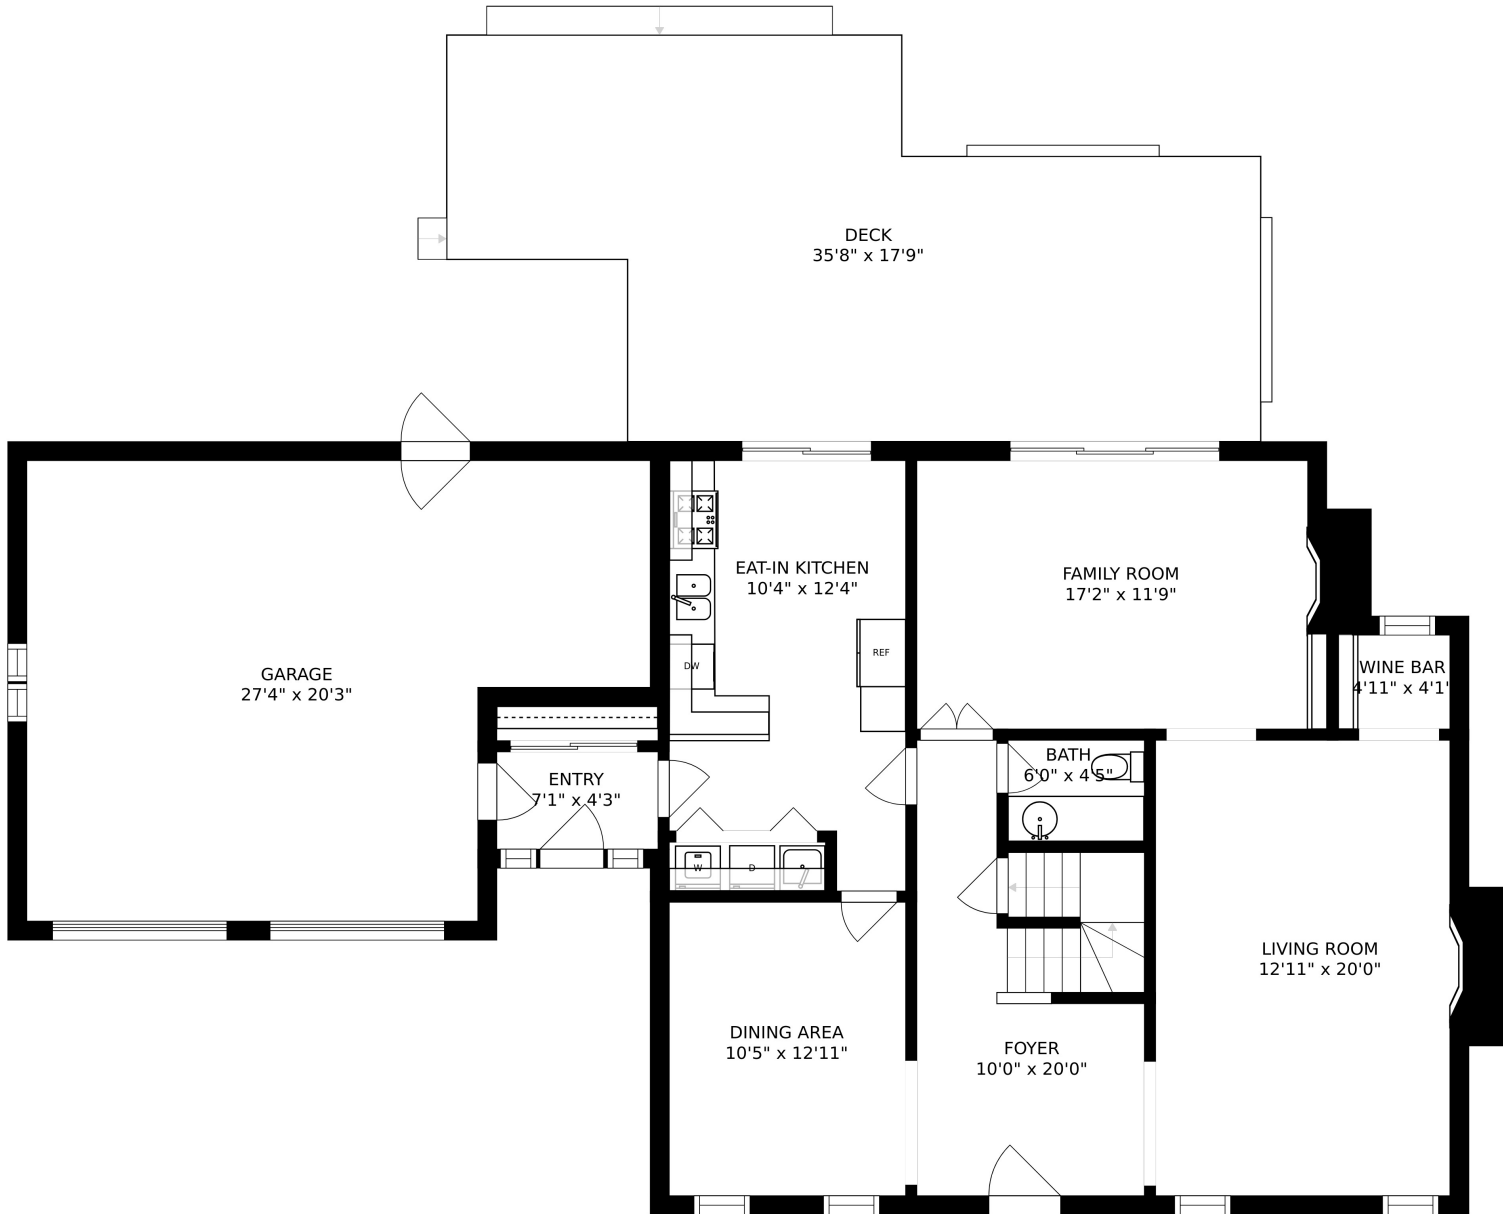

SIZES AND DIMENSIONS ARE APPROXIMATE, ACTUAL MAY VARY.

ATTIC
34'3" x 24'7"

SIZES AND DIMENSIONS ARE APPROXIMATE, ACTUAL MAY VARY.

SIZES AND DIMENSIONS ARE APPROXIMATE, ACTUAL MAY VARY.

SIZES AND DIMENSIONS ARE APPROXIMATE, ACTUAL MAY VARY.

SIZES AND DIMENSIONS ARE APPROXIMATE, ACTUAL MAY VARY.