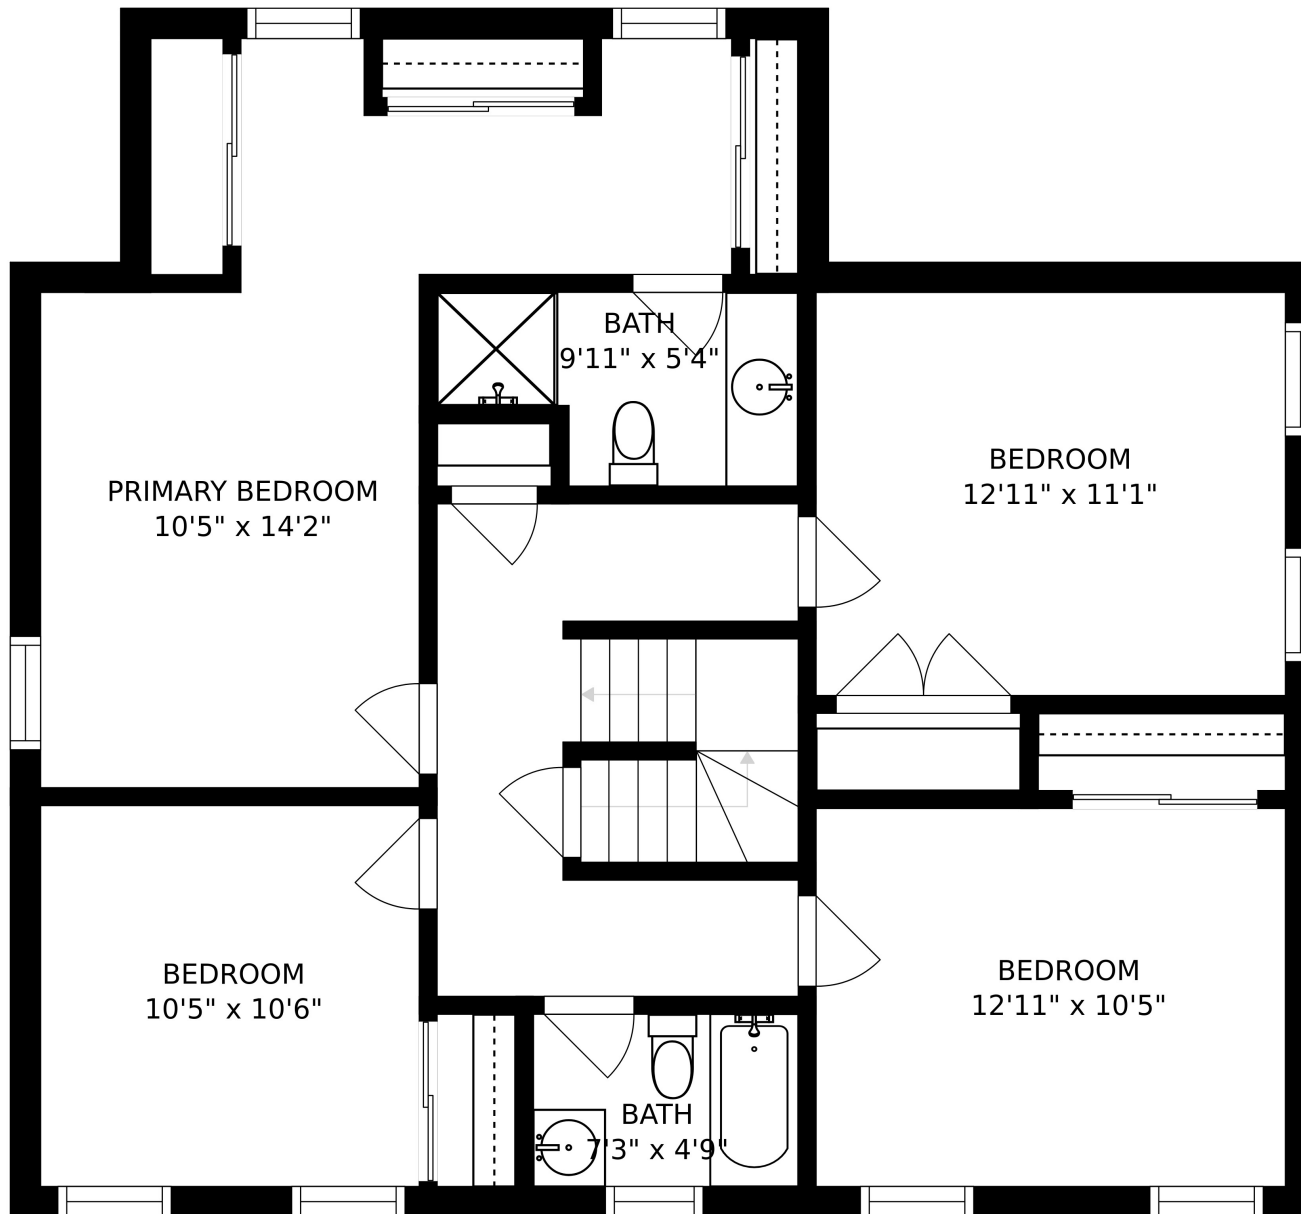

SIZES AND DIMENSIONS ARE APPROXIMATE, ACTUAL MAY VARY.

ATTIC
34'3" x 24'7"

SIZES AND DIMENSIONS ARE APPROXIMATE, ACTUAL MAY VARY.

SIZES AND DIMENSIONS ARE APPROXIMATE, ACTUAL MAY VARY.

SIZES AND DIMENSIONS ARE APPROXIMATE, ACTUAL MAY VARY.

SIZES AND DIMENSIONS ARE APPROXIMATE, ACTUAL MAY VARY.