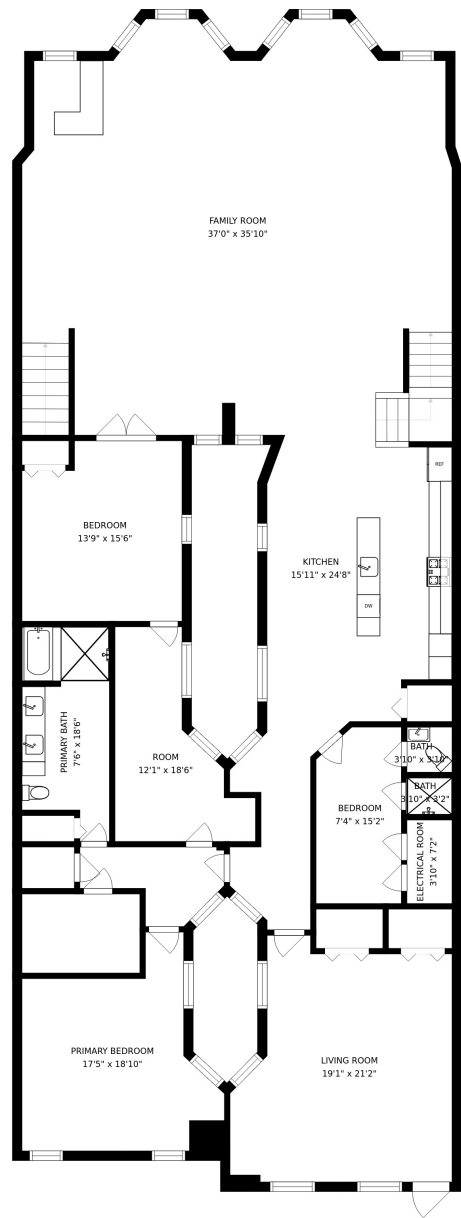

SIZES AND DIMENSIONS ARE APPROXIMATE, ACTUAL MAY VARY.

ROOFTOP DECK  
37'8" x 100'10"

SIZES AND DIMENSIONS ARE APPROXIMATE, ACTUAL MAY VARY.

SIZES AND DIMENSIONS ARE APPROXIMATE, ACTUAL MAY VARY.