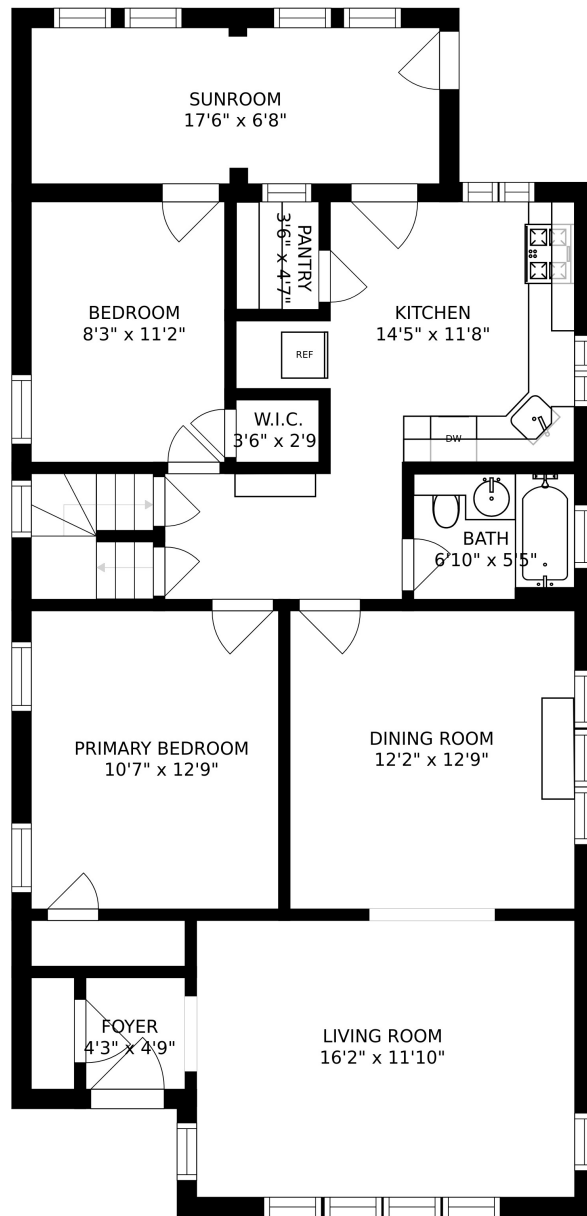

FLOOR 1

FLOOR 2

FLOOR 3

SIZES AND DIMENSIONS ARE APPROXIMATE, ACTUAL MAY VARY.

ATTIC
19'7" x 50'1"

SIZES AND DIMENSIONS ARE APPROXIMATE, ACTUAL MAY VARY.

SIZES AND DIMENSIONS ARE APPROXIMATE, ACTUAL MAY VARY.

SIZES AND DIMENSIONS ARE APPROXIMATE, ACTUAL MAY VARY.