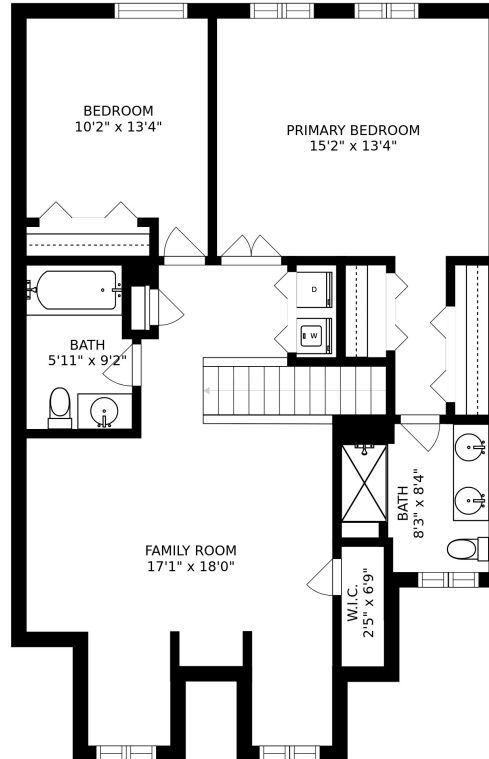

FLOOR 1
 TOTAL MEASURED: 2305 SQ.FEET
 FLOOR 1 = 734 SQ.FEET
 FLOOR 2 = 939 SQ.FEET
 PATIO = 260 SQ.FEET
 GARAGE = 372 SQ.FEET

FLOOR 2
 TOTAL MEASURED: 2305 SQ.FEET
 FLOOR 1 = 734 SQ.FEET
 FLOOR 2 = 939 SQ.FEET
 PATIO = 260 SQ.FEET
 GARAGE = 372 SQ.FEET

SIZES AND DIMENSIONS ARE APPROXIMATE, ACTUAL MAY VARY.

TOTAL MEASURED: 2305 SQ.FEET
FLOOR 1 = 734 SQ.FEET
FLOOR 2 = 939 SQ.FEET
PATIO = 260 SQ.FEET
GARAGE = 372 SQ.FEET

SIZES AND DIMENSIONS ARE APPROXIMATE, ACTUAL MAY VARY.

TOTAL MEASURED: 2305 SQ.FEET
FLOOR 1 = 734 SQ.FEET
FLOOR 2 = 939 SQ.FEET
PATIO = 260 SQ.FEET
GARAGE = 372 SQ.FEET

SIZES AND DIMENSIONS ARE APPROXIMATE, ACTUAL MAY VARY.