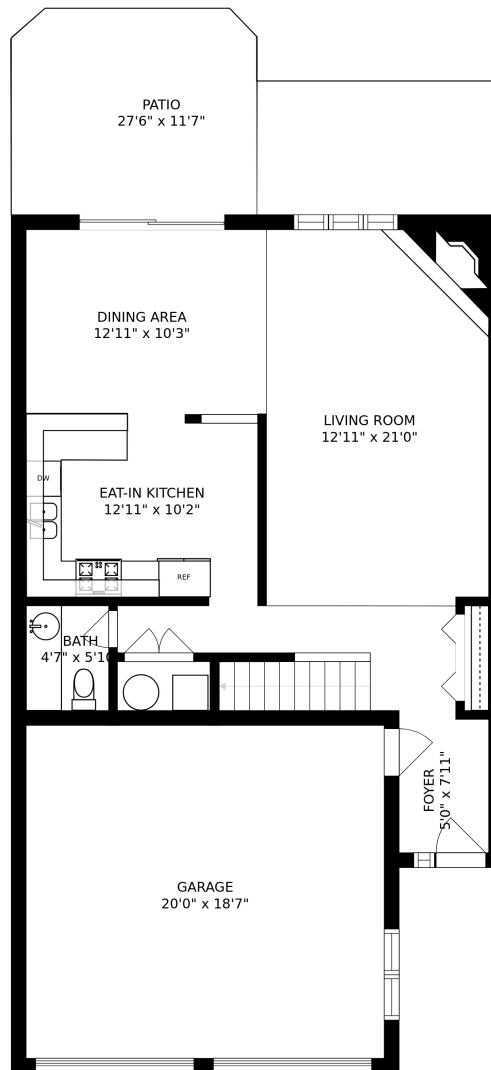

FLOOR 1
 TOTAL MEASURED: 2305 SQ.FEET
 FLOOR 1 = 734 SQ.FEET
 FLOOR 2 = 939 SQ.FEET
 PATIO = 260 SQ.FEET
 GARAGE = 372 SQ.FEET

FLOOR 2
 TOTAL MEASURED: 2305 SQ.FEET
 FLOOR 1 = 734 SQ.FEET
 FLOOR 2 = 939 SQ.FEET
 PATIO = 260 SQ.FEET
 GARAGE = 372 SQ.FEET

SIZES AND DIMENSIONS ARE APPROXIMATE, ACTUAL MAY VARY.

TOTAL MEASURED: 2305 SQ.FEET
FLOOR 1 = 734 SQ.FEET
FLOOR 2 = 939 SQ.FEET
PATIO = 260 SQ.FEET
GARAGE = 372 SQ.FEET

SIZES AND DIMENSIONS ARE APPROXIMATE, ACTUAL MAY VARY.

TOTAL MEASURED: 2305 SQ.FEET
FLOOR 1 = 734 SQ.FEET
FLOOR 2 = 939 SQ.FEET
PATIO = 260 SQ.FEET
GARAGE = 372 SQ.FEET

SIZES AND DIMENSIONS ARE APPROXIMATE, ACTUAL MAY VARY.