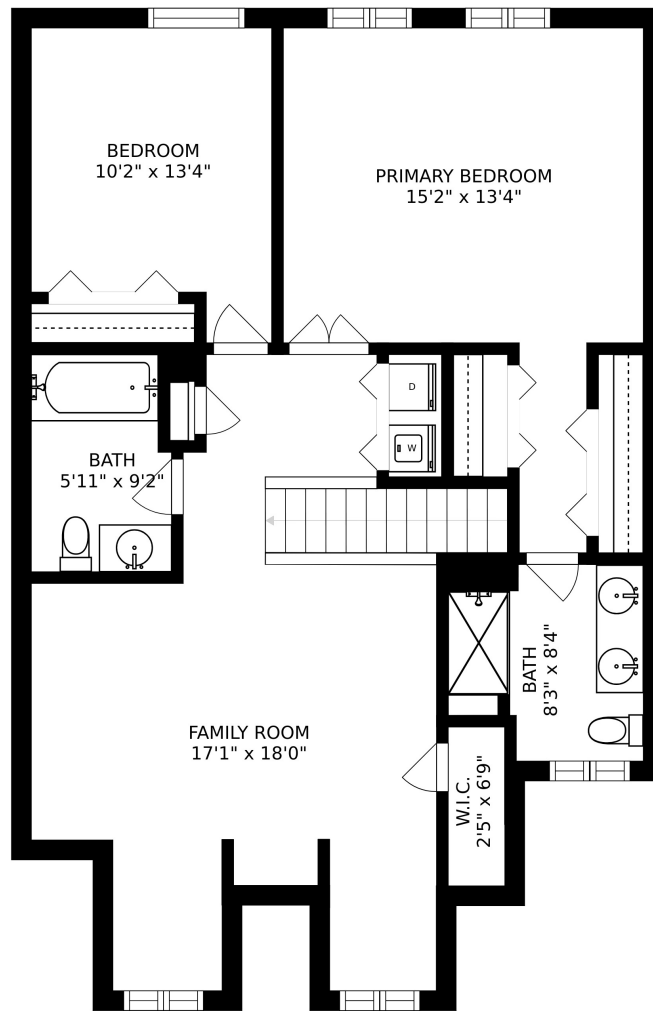

FLOOR 1
 TOTAL MEASURED: 2305 SQ.FEET
 FLOOR 1 = 734 SQ.FEET
 FLOOR 2 = 939 SQ.FEET
 PATIO = 260 SQ.FEET
 GARAGE = 372 SQ.FEET

FLOOR 2
 TOTAL MEASURED: 2305 SQ.FEET
 FLOOR 1 = 734 SQ.FEET
 FLOOR 2 = 939 SQ.FEET
 PATIO = 260 SQ.FEET
 GARAGE = 372 SQ.FEET

SIZES AND DIMENSIONS ARE APPROXIMATE, ACTUAL MAY VARY.

TOTAL MEASURED: 2305 SQ.FEET
FLOOR 1 = 734 SQ.FEET
FLOOR 2 = 939 SQ.FEET
PATIO = 260 SQ.FEET
GARAGE = 372 SQ.FEET

SIZES AND DIMENSIONS ARE APPROXIMATE, ACTUAL MAY VARY.

TOTAL MEASURED: 2305 SQ.FEET
FLOOR 1 = 734 SQ.FEET
FLOOR 2 = 939 SQ.FEET
PATIO = 260 SQ.FEET
GARAGE = 372 SQ.FEET

SIZES AND DIMENSIONS ARE APPROXIMATE, ACTUAL MAY VARY.