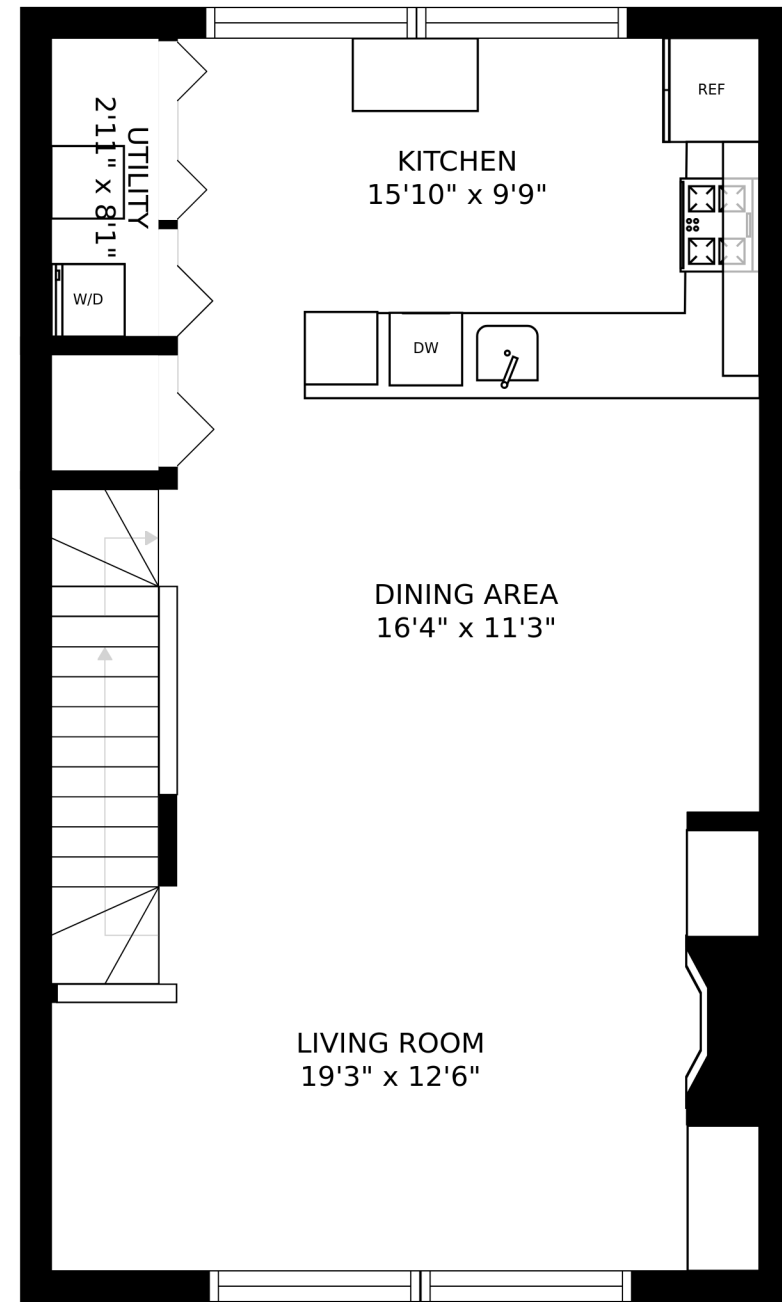

FLOOR 1

FLOOR 2

FLOOR 3

FLOOR 4

ROOF-TOP DECK  
19'11" x 31'6"

SIZES AND DIMENSIONS ARE APPROXIMATE, ACTUAL MAY VARY.

SIZES AND DIMENSIONS ARE APPROXIMATE, ACTUAL MAY VARY.

SIZES AND DIMENSIONS ARE APPROXIMATE, ACTUAL MAY VARY.

SIZES AND DIMENSIONS ARE APPROXIMATE, ACTUAL MAY VARY.