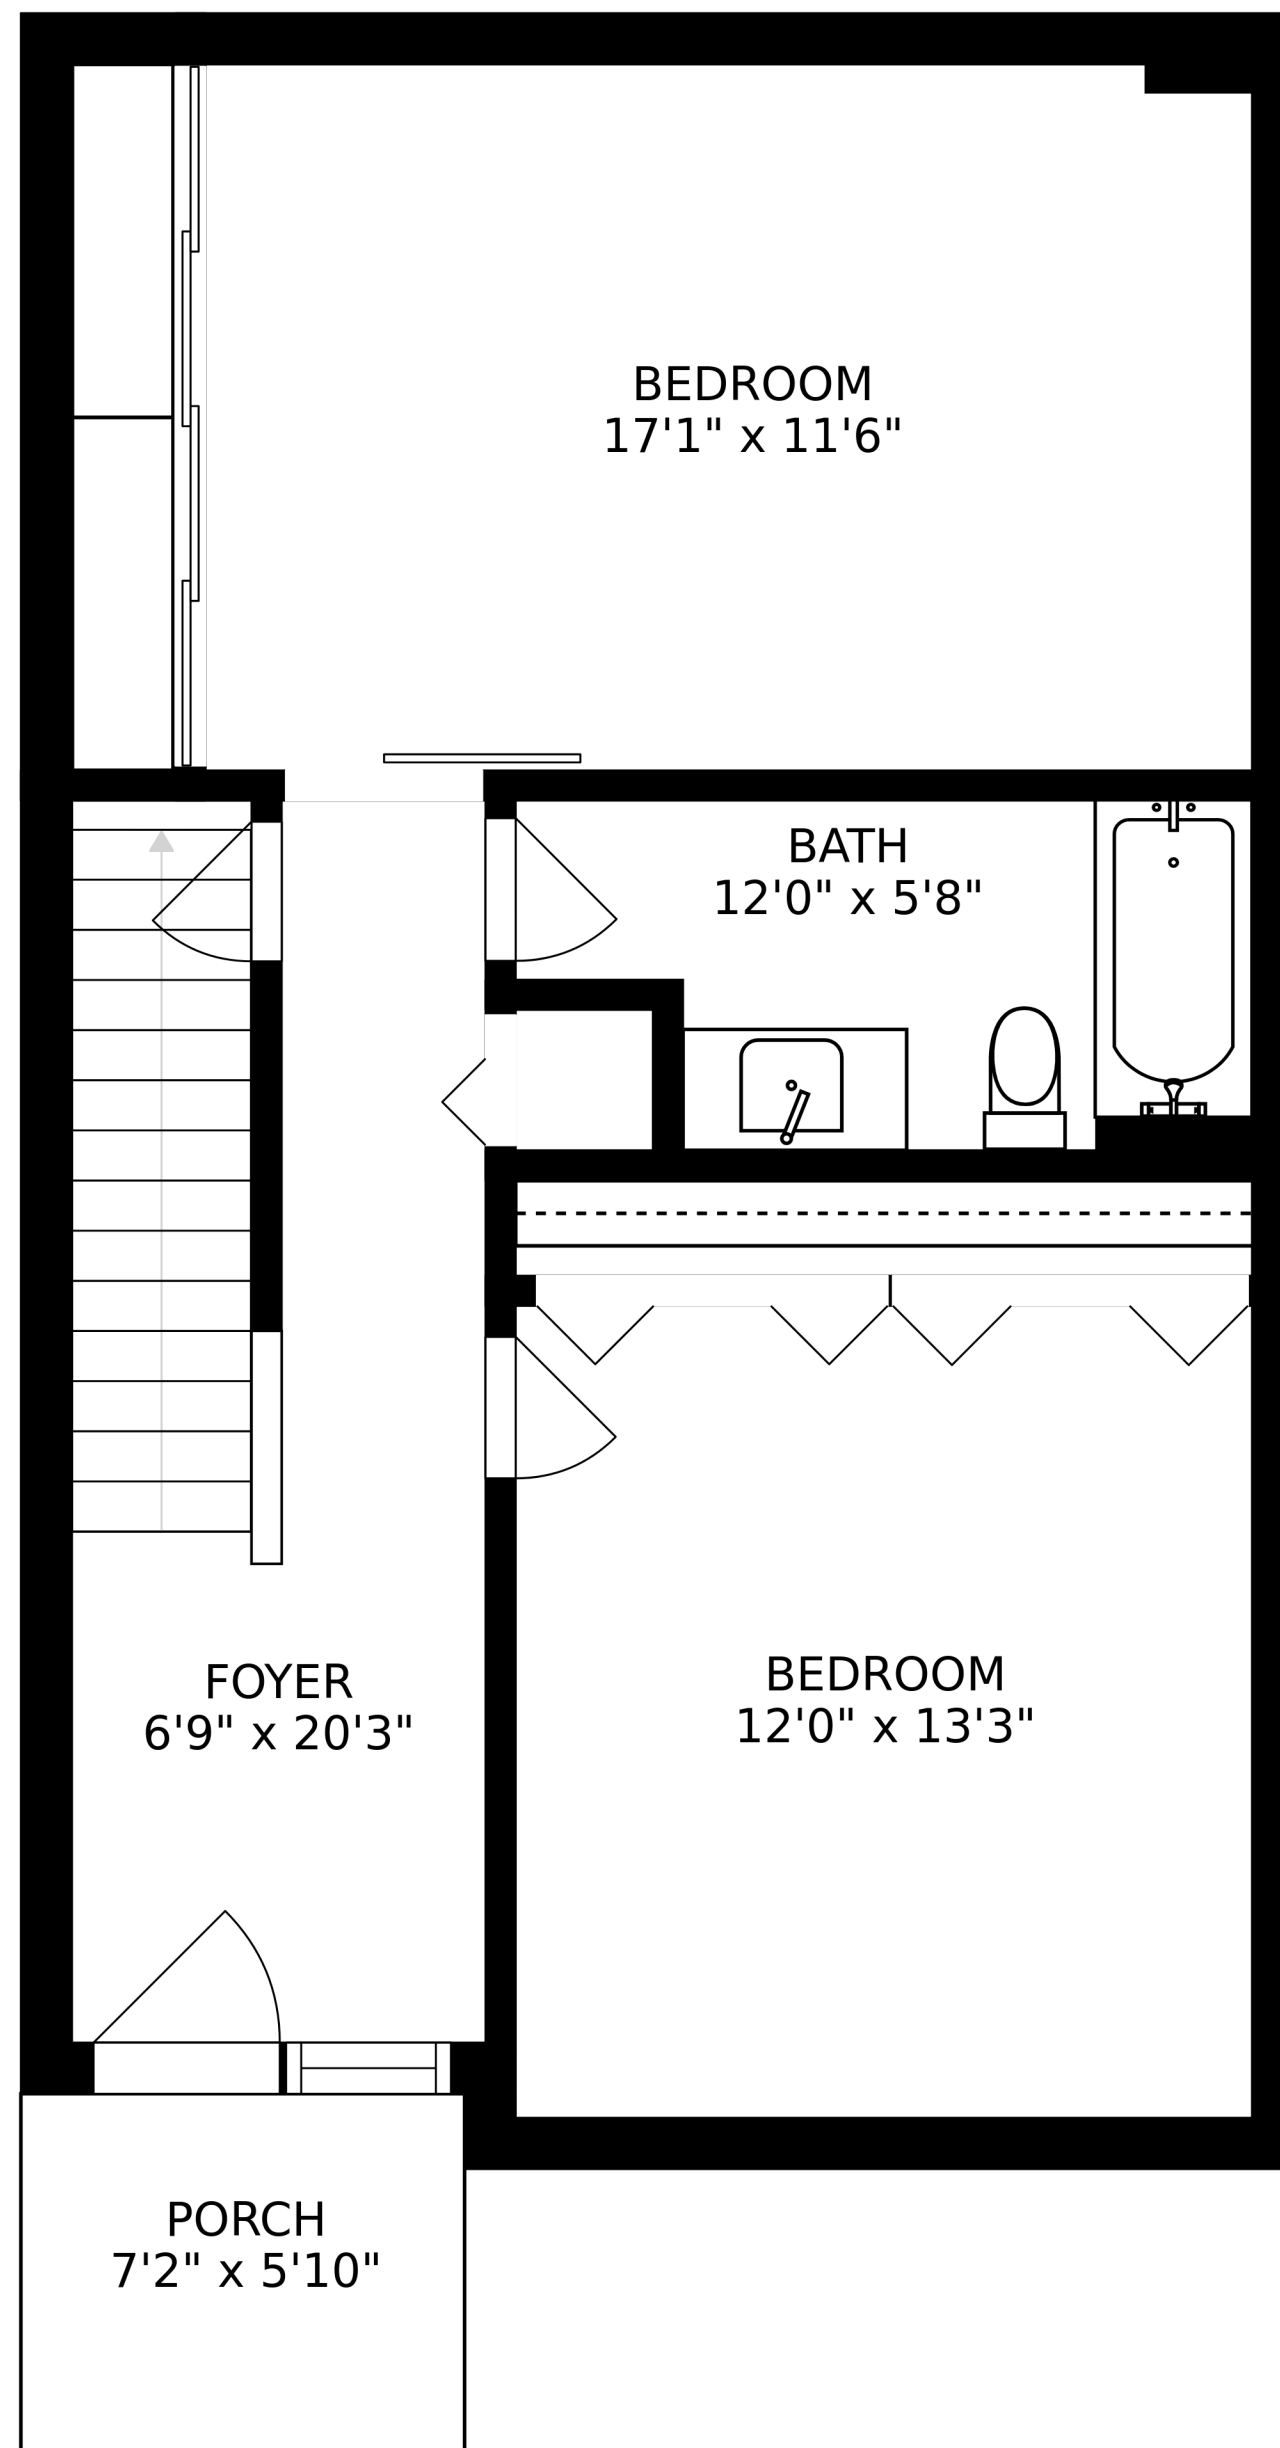

FLOOR 1

FLOOR 2

FLOOR 3

FLOOR 4

ROOF-TOP DECK  
19'11" x 31'6"

SIZES AND DIMENSIONS ARE APPROXIMATE, ACTUAL MAY VARY.

SIZES AND DIMENSIONS ARE APPROXIMATE, ACTUAL MAY VARY.

SIZES AND DIMENSIONS ARE APPROXIMATE, ACTUAL MAY VARY.

SIZES AND DIMENSIONS ARE APPROXIMATE, ACTUAL MAY VARY.