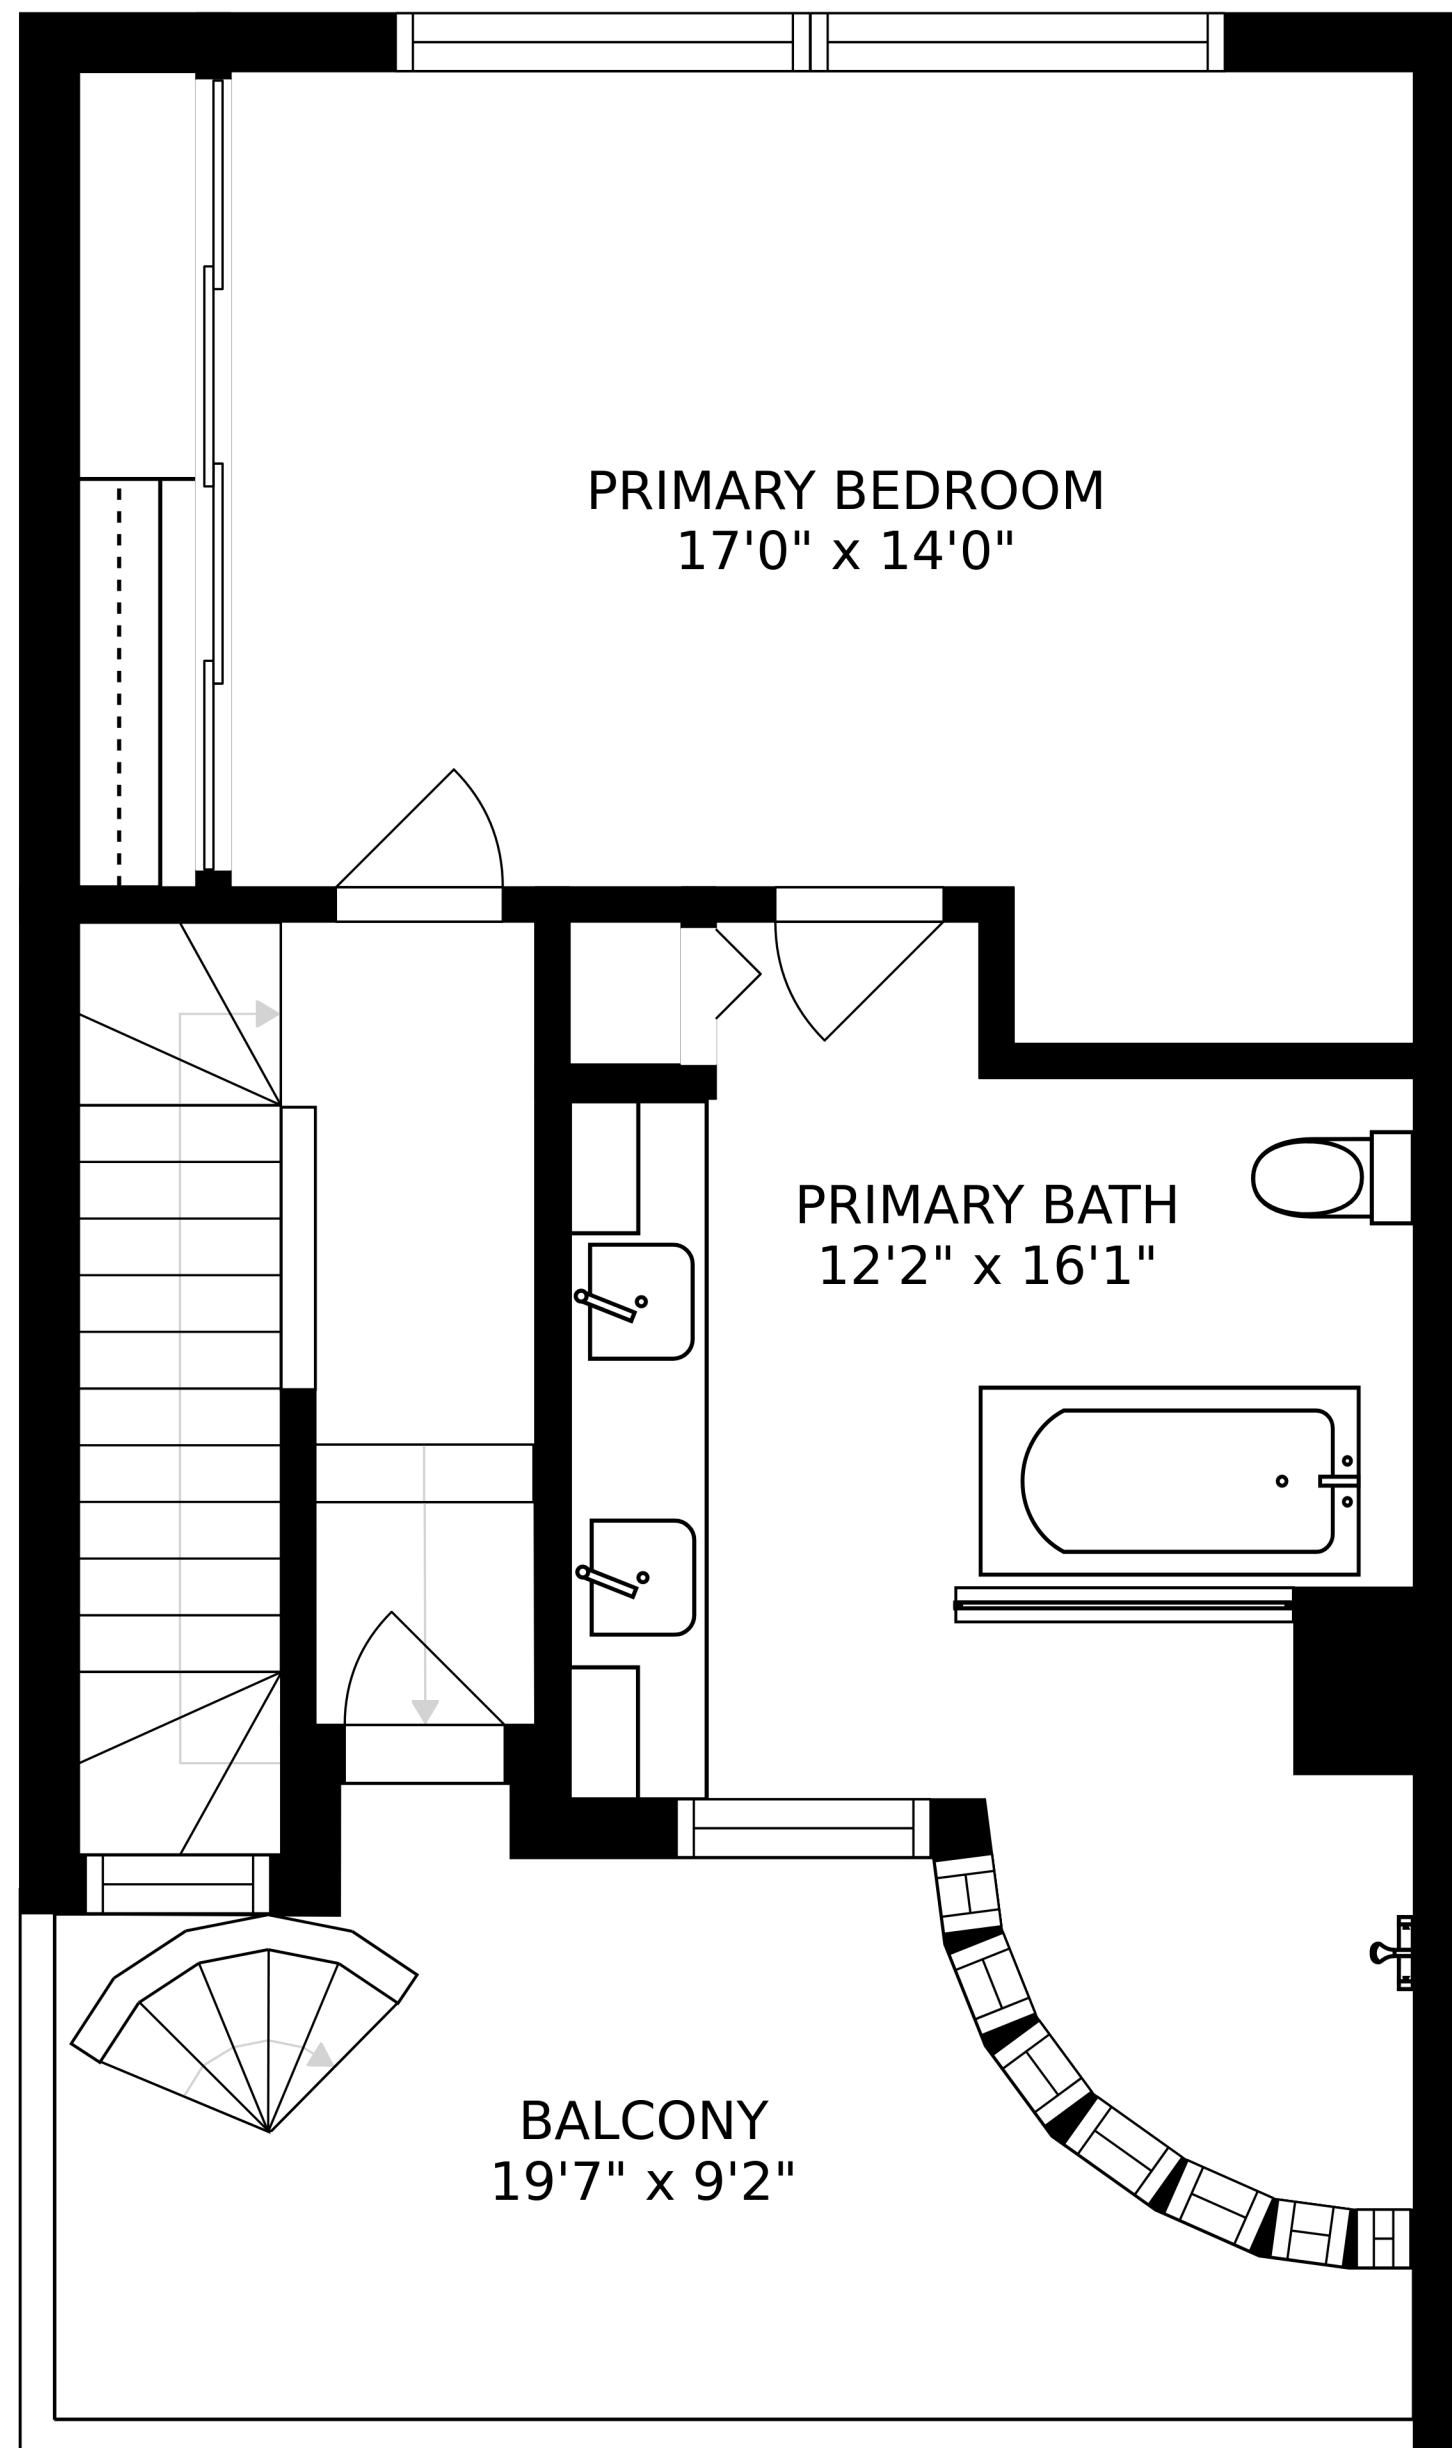

FLOOR 1

FLOOR 2

FLOOR 3

FLOOR 4

ROOF-TOP DECK  
19'11" x 31'6"

SIZES AND DIMENSIONS ARE APPROXIMATE, ACTUAL MAY VARY.

SIZES AND DIMENSIONS ARE APPROXIMATE, ACTUAL MAY VARY.

SIZES AND DIMENSIONS ARE APPROXIMATE, ACTUAL MAY VARY.

SIZES AND DIMENSIONS ARE APPROXIMATE, ACTUAL MAY VARY.