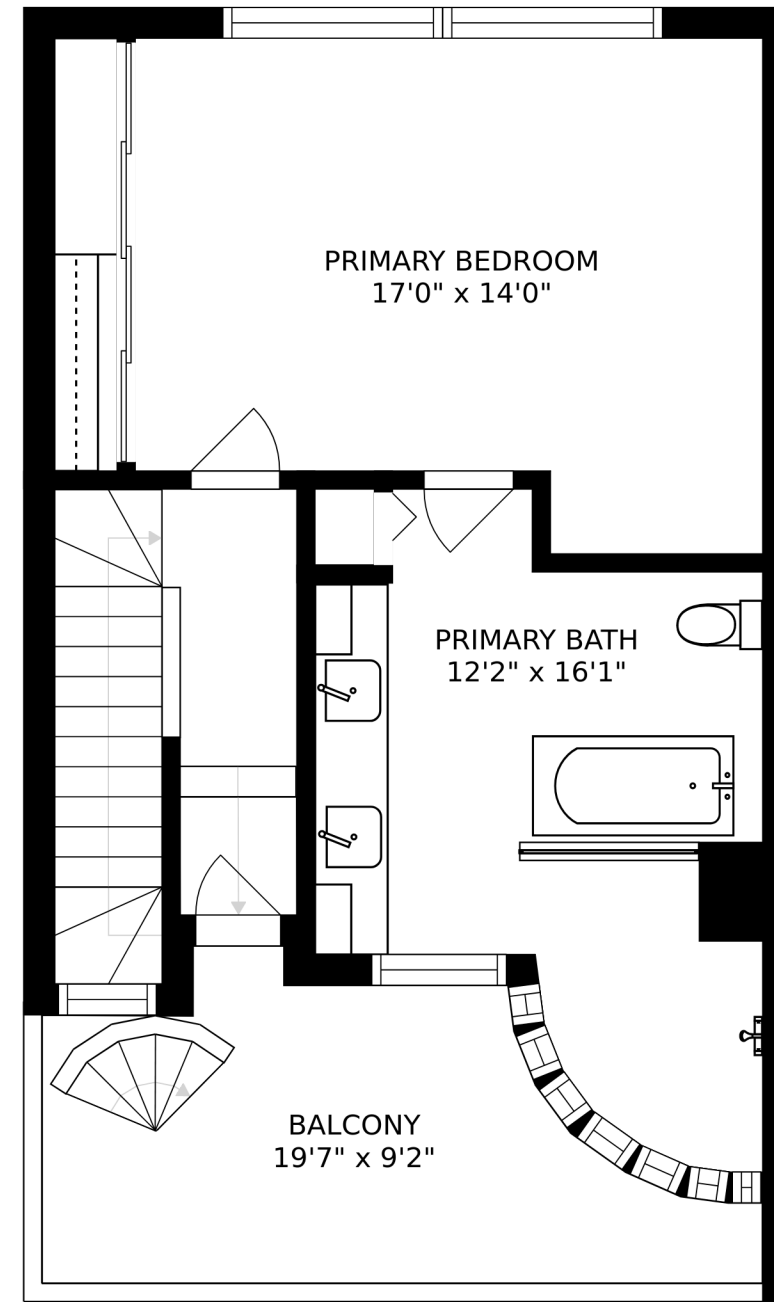

FLOOR 1

FLOOR 2

FLOOR 3

FLOOR 4

ROOF-TOP DECK  
19'11" x 31'6"

SIZES AND DIMENSIONS ARE APPROXIMATE, ACTUAL MAY VARY.

SIZES AND DIMENSIONS ARE APPROXIMATE, ACTUAL MAY VARY.

SIZES AND DIMENSIONS ARE APPROXIMATE, ACTUAL MAY VARY.

SIZES AND DIMENSIONS ARE APPROXIMATE, ACTUAL MAY VARY.