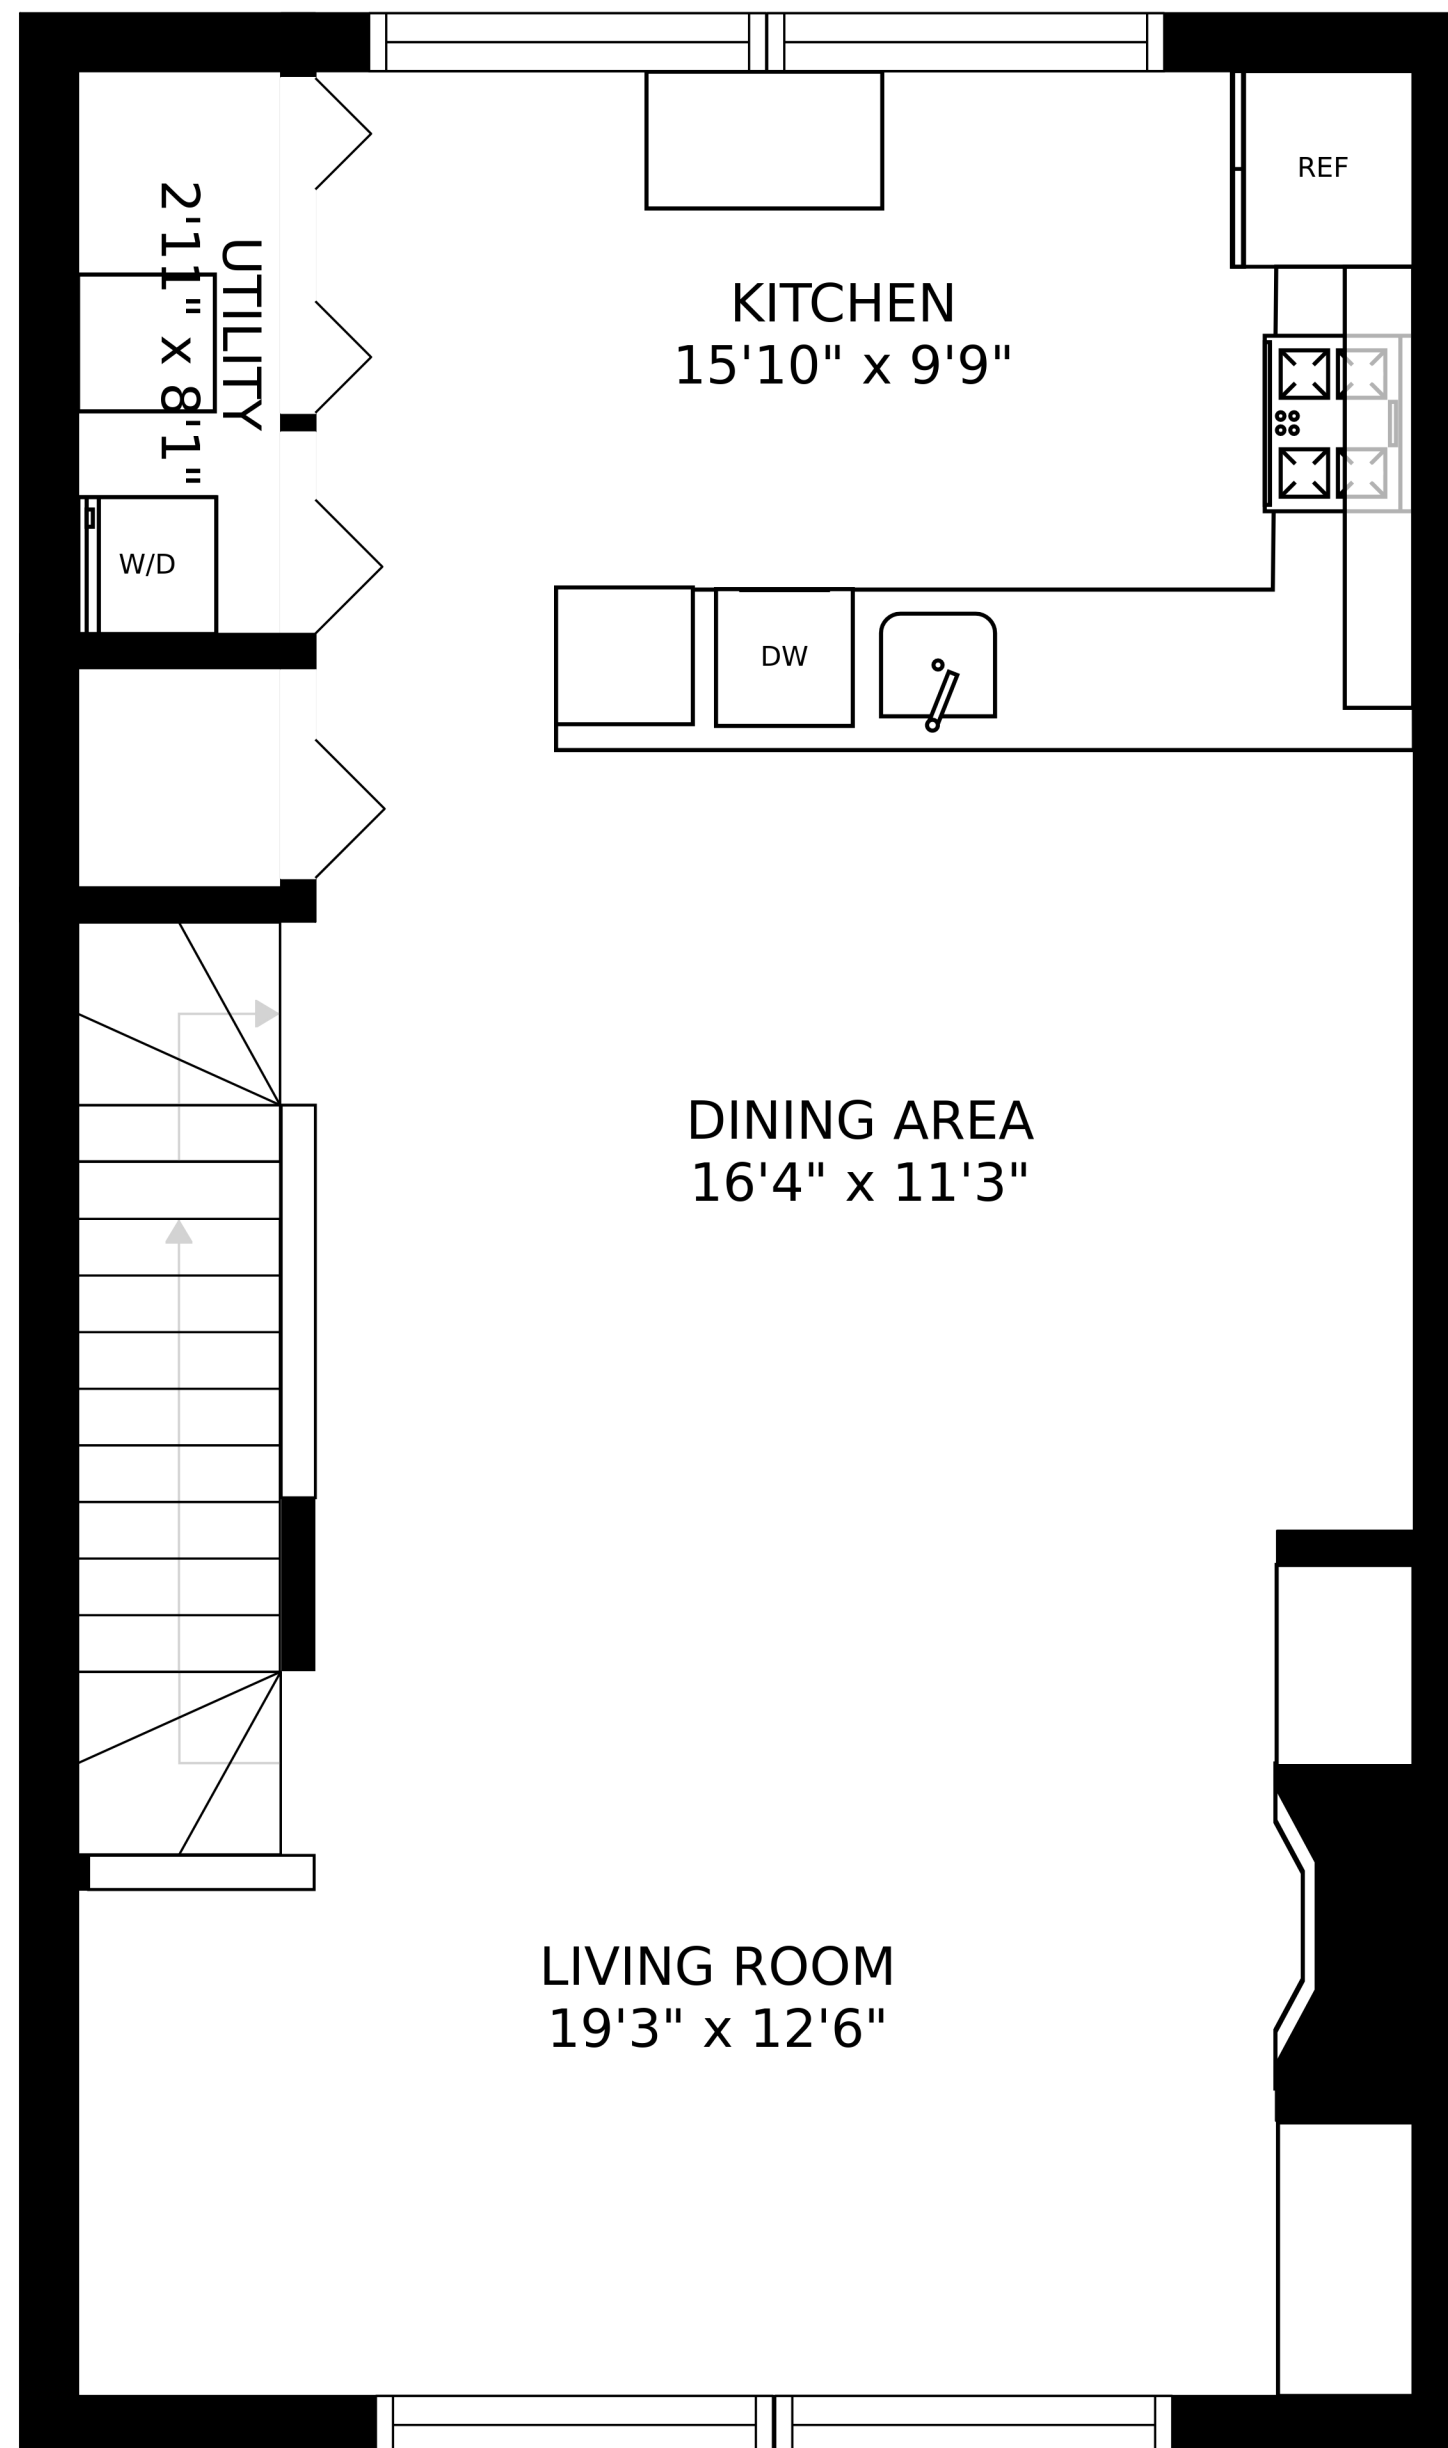

FLOOR 1

FLOOR 2

FLOOR 3

FLOOR 4

ROOF-TOP DECK  
19'11" x 31'6"

SIZES AND DIMENSIONS ARE APPROXIMATE, ACTUAL MAY VARY.

SIZES AND DIMENSIONS ARE APPROXIMATE, ACTUAL MAY VARY.

SIZES AND DIMENSIONS ARE APPROXIMATE, ACTUAL MAY VARY.

SIZES AND DIMENSIONS ARE APPROXIMATE, ACTUAL MAY VARY.