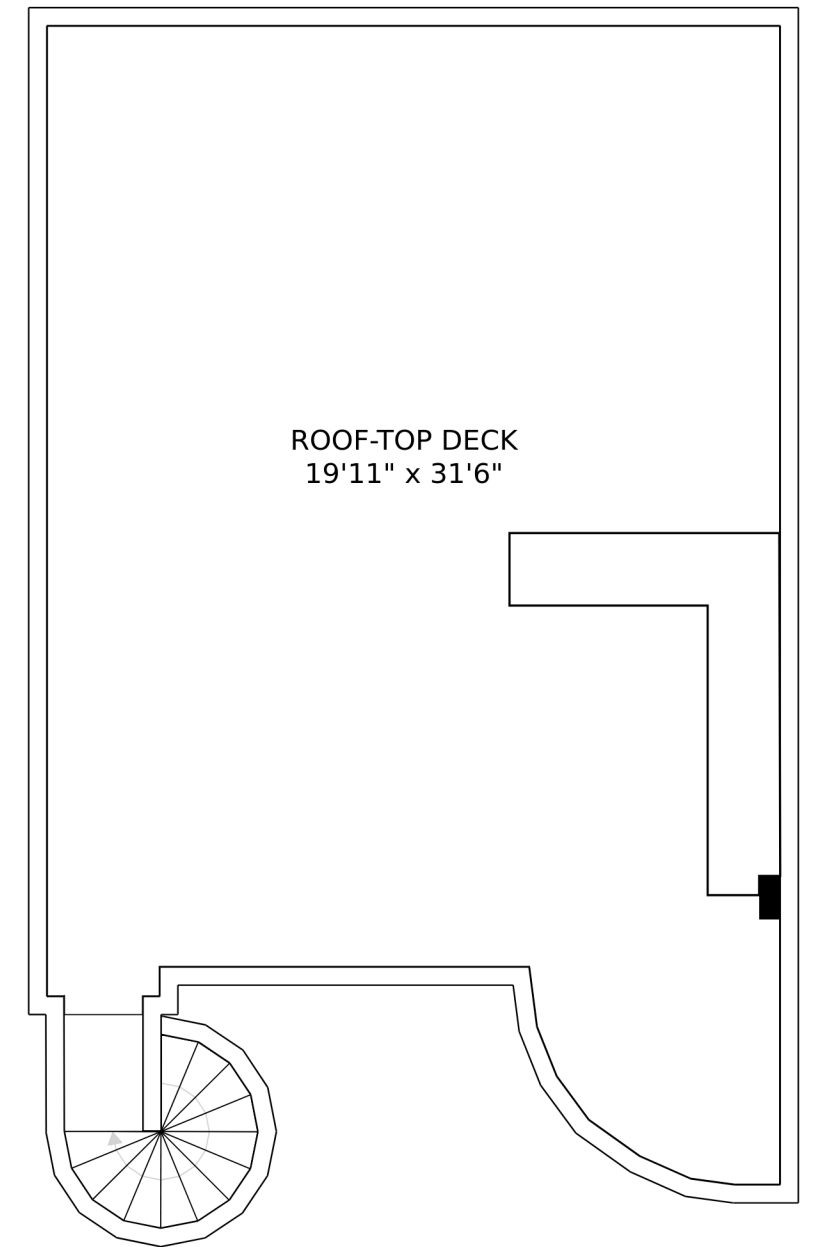

FLOOR 1

FLOOR 2

FLOOR 3

FLOOR 4

ROOF-TOP DECK  
19'11" x 31'6"

SIZES AND DIMENSIONS ARE APPROXIMATE, ACTUAL MAY VARY.

SIZES AND DIMENSIONS ARE APPROXIMATE, ACTUAL MAY VARY.

SIZES AND DIMENSIONS ARE APPROXIMATE, ACTUAL MAY VARY.

SIZES AND DIMENSIONS ARE APPROXIMATE, ACTUAL MAY VARY.