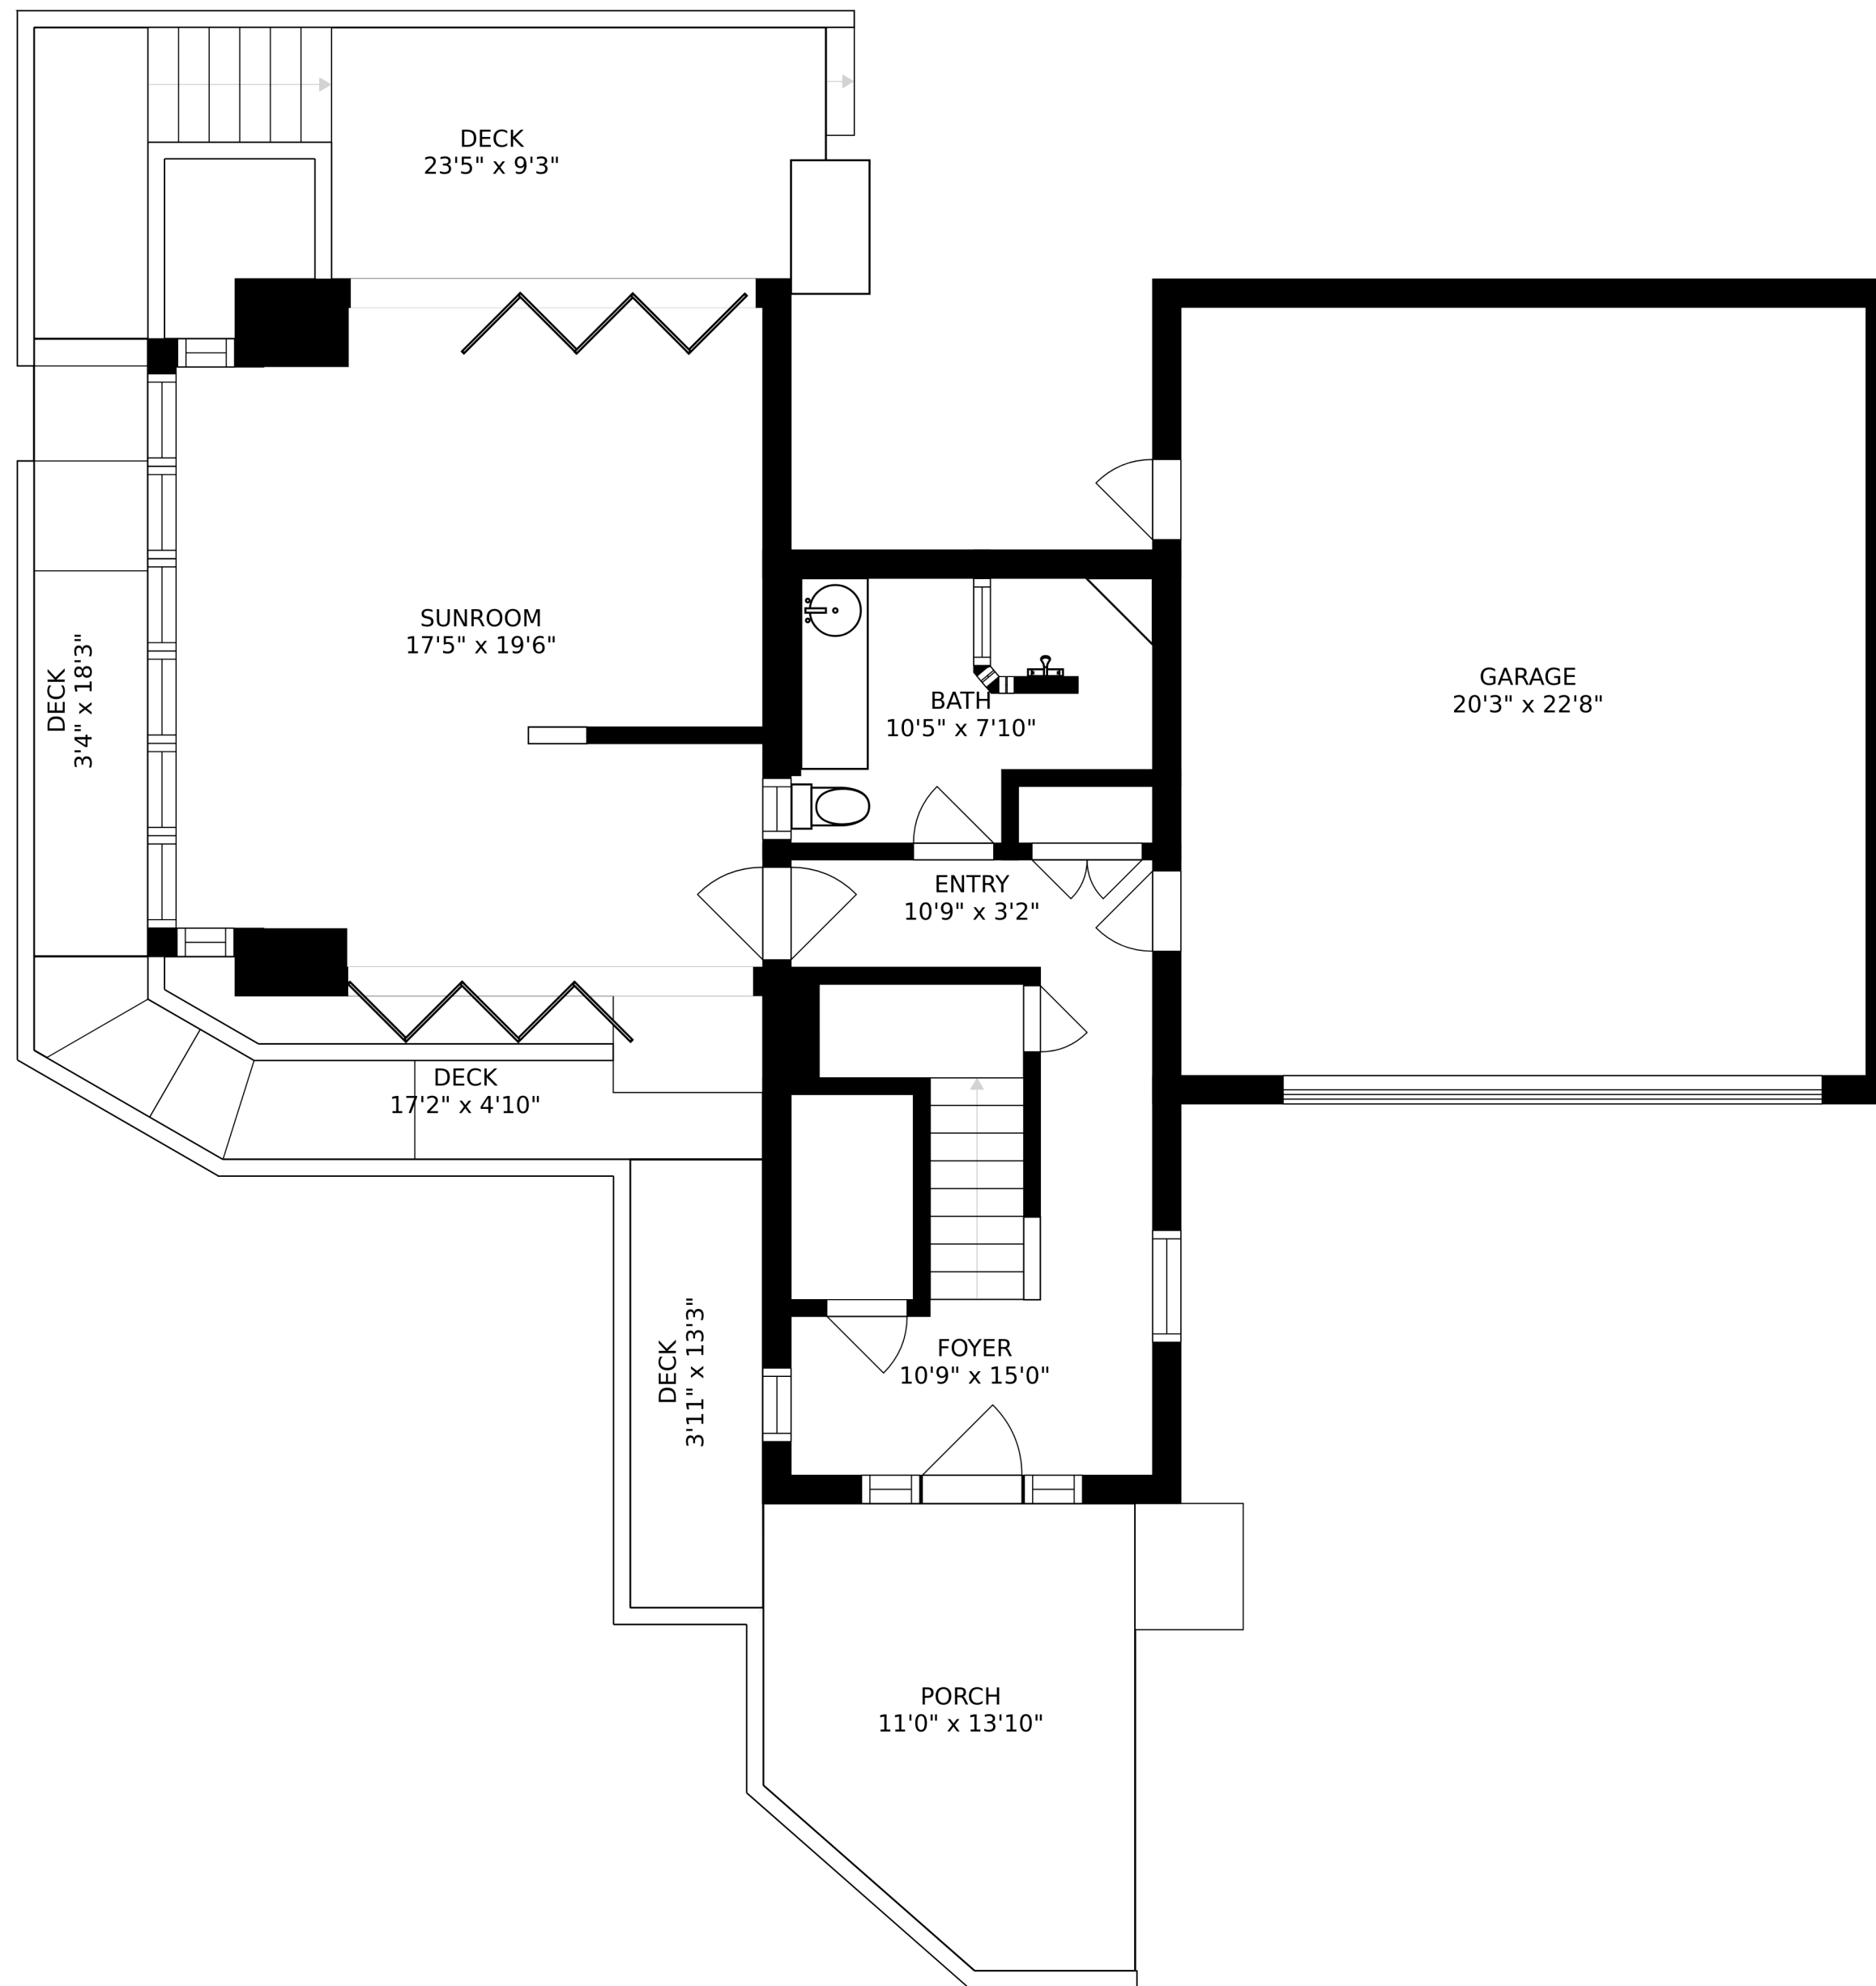

FLOOR 3

FLOOR 4

FLOOR 1

FLOOR 2

SIZES AND DIMENSIONS ARE APPROXIMATE, ACTUAL MAY VARY.

ROOF-TOP DECK
59'3" x 23'5"

OPEN TO BELOW

SIZES AND DIMENSIONS ARE APPROXIMATE, ACTUAL MAY VARY.

SIZES AND DIMENSIONS ARE APPROXIMATE, ACTUAL MAY VARY.

SIZES AND DIMENSIONS ARE APPROXIMATE, ACTUAL MAY VARY.