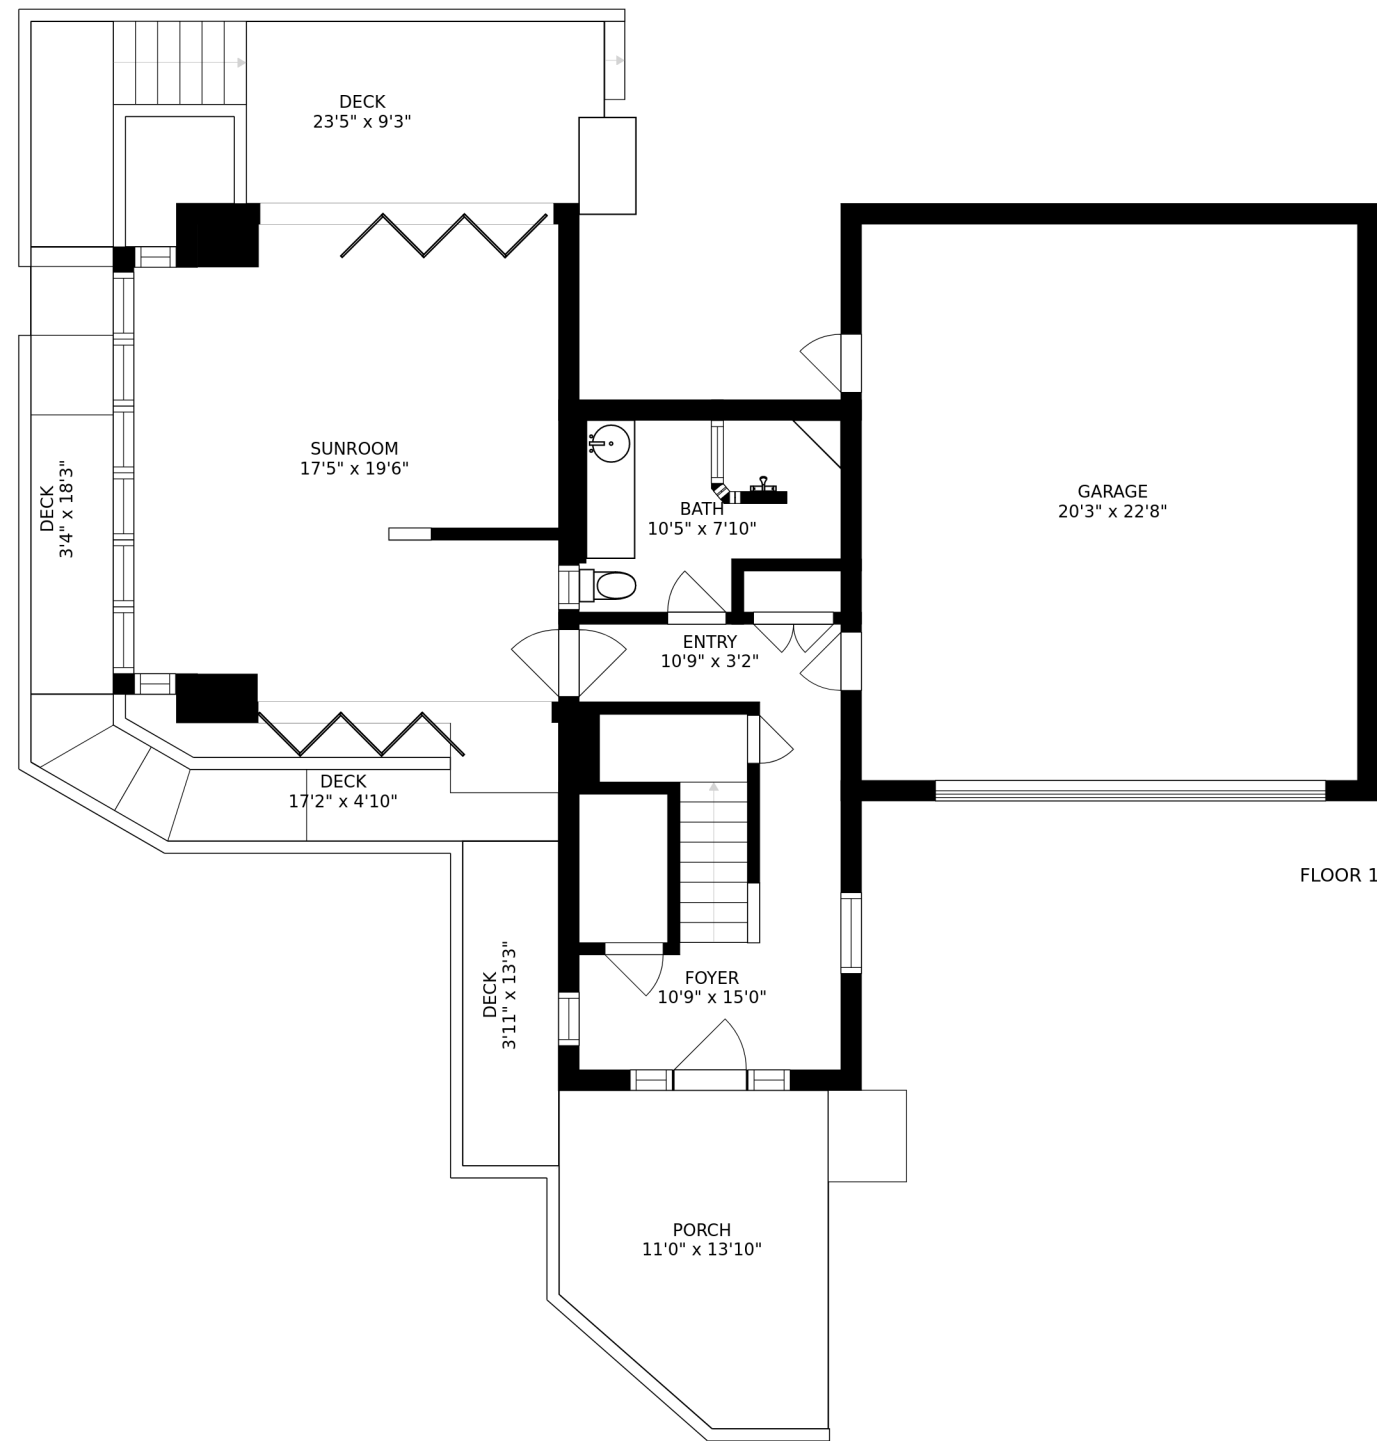

FLOOR 3

FLOOR 4

FLOOR 1

FLOOR 2

SIZES AND DIMENSIONS ARE APPROXIMATE, ACTUAL MAY VARY.

ROOF-TOP DECK
59'3" x 23'5"

OPEN TO BELOW

SIZES AND DIMENSIONS ARE APPROXIMATE, ACTUAL MAY VARY.

SIZES AND DIMENSIONS ARE APPROXIMATE, ACTUAL MAY VARY.

SIZES AND DIMENSIONS ARE APPROXIMATE, ACTUAL MAY VARY.