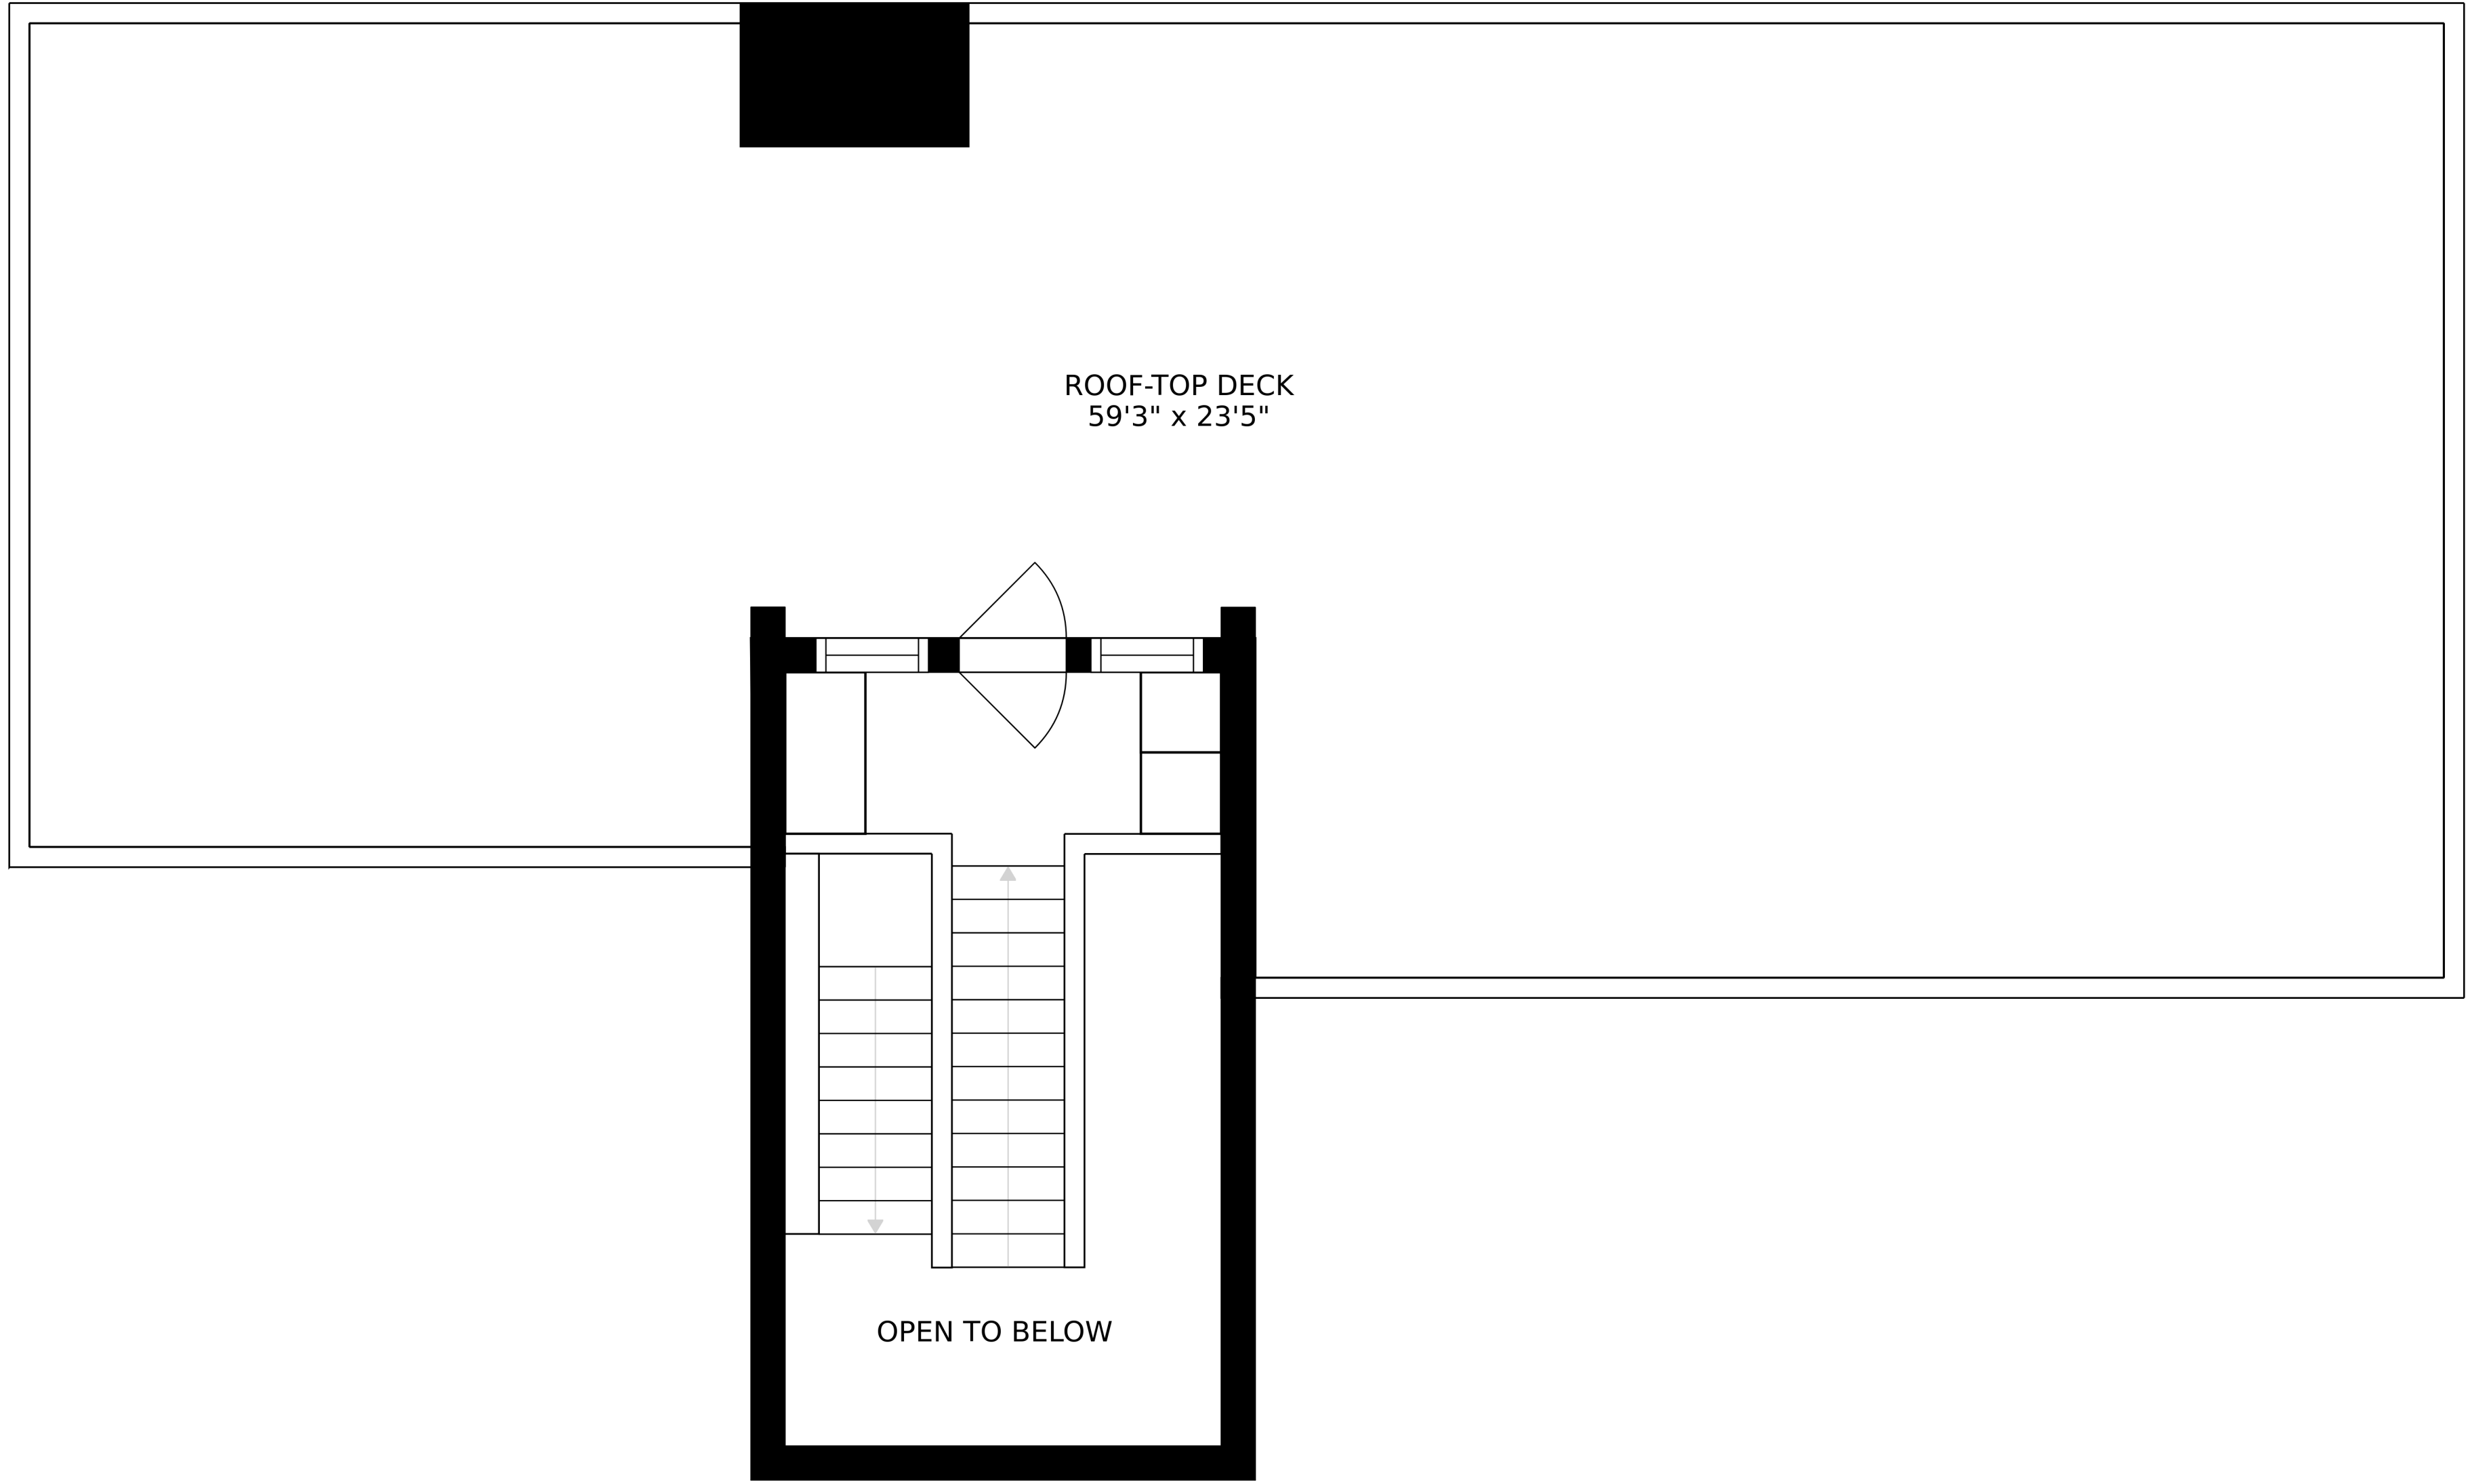

FLOOR 3

FLOOR 4

FLOOR 1

FLOOR 2

SIZES AND DIMENSIONS ARE APPROXIMATE, ACTUAL MAY VARY.

ROOF-TOP DECK
59'3" x 23'5"

OPEN TO BELOW

SIZES AND DIMENSIONS ARE APPROXIMATE, ACTUAL MAY VARY.

SIZES AND DIMENSIONS ARE APPROXIMATE, ACTUAL MAY VARY.

SIZES AND DIMENSIONS ARE APPROXIMATE, ACTUAL MAY VARY.