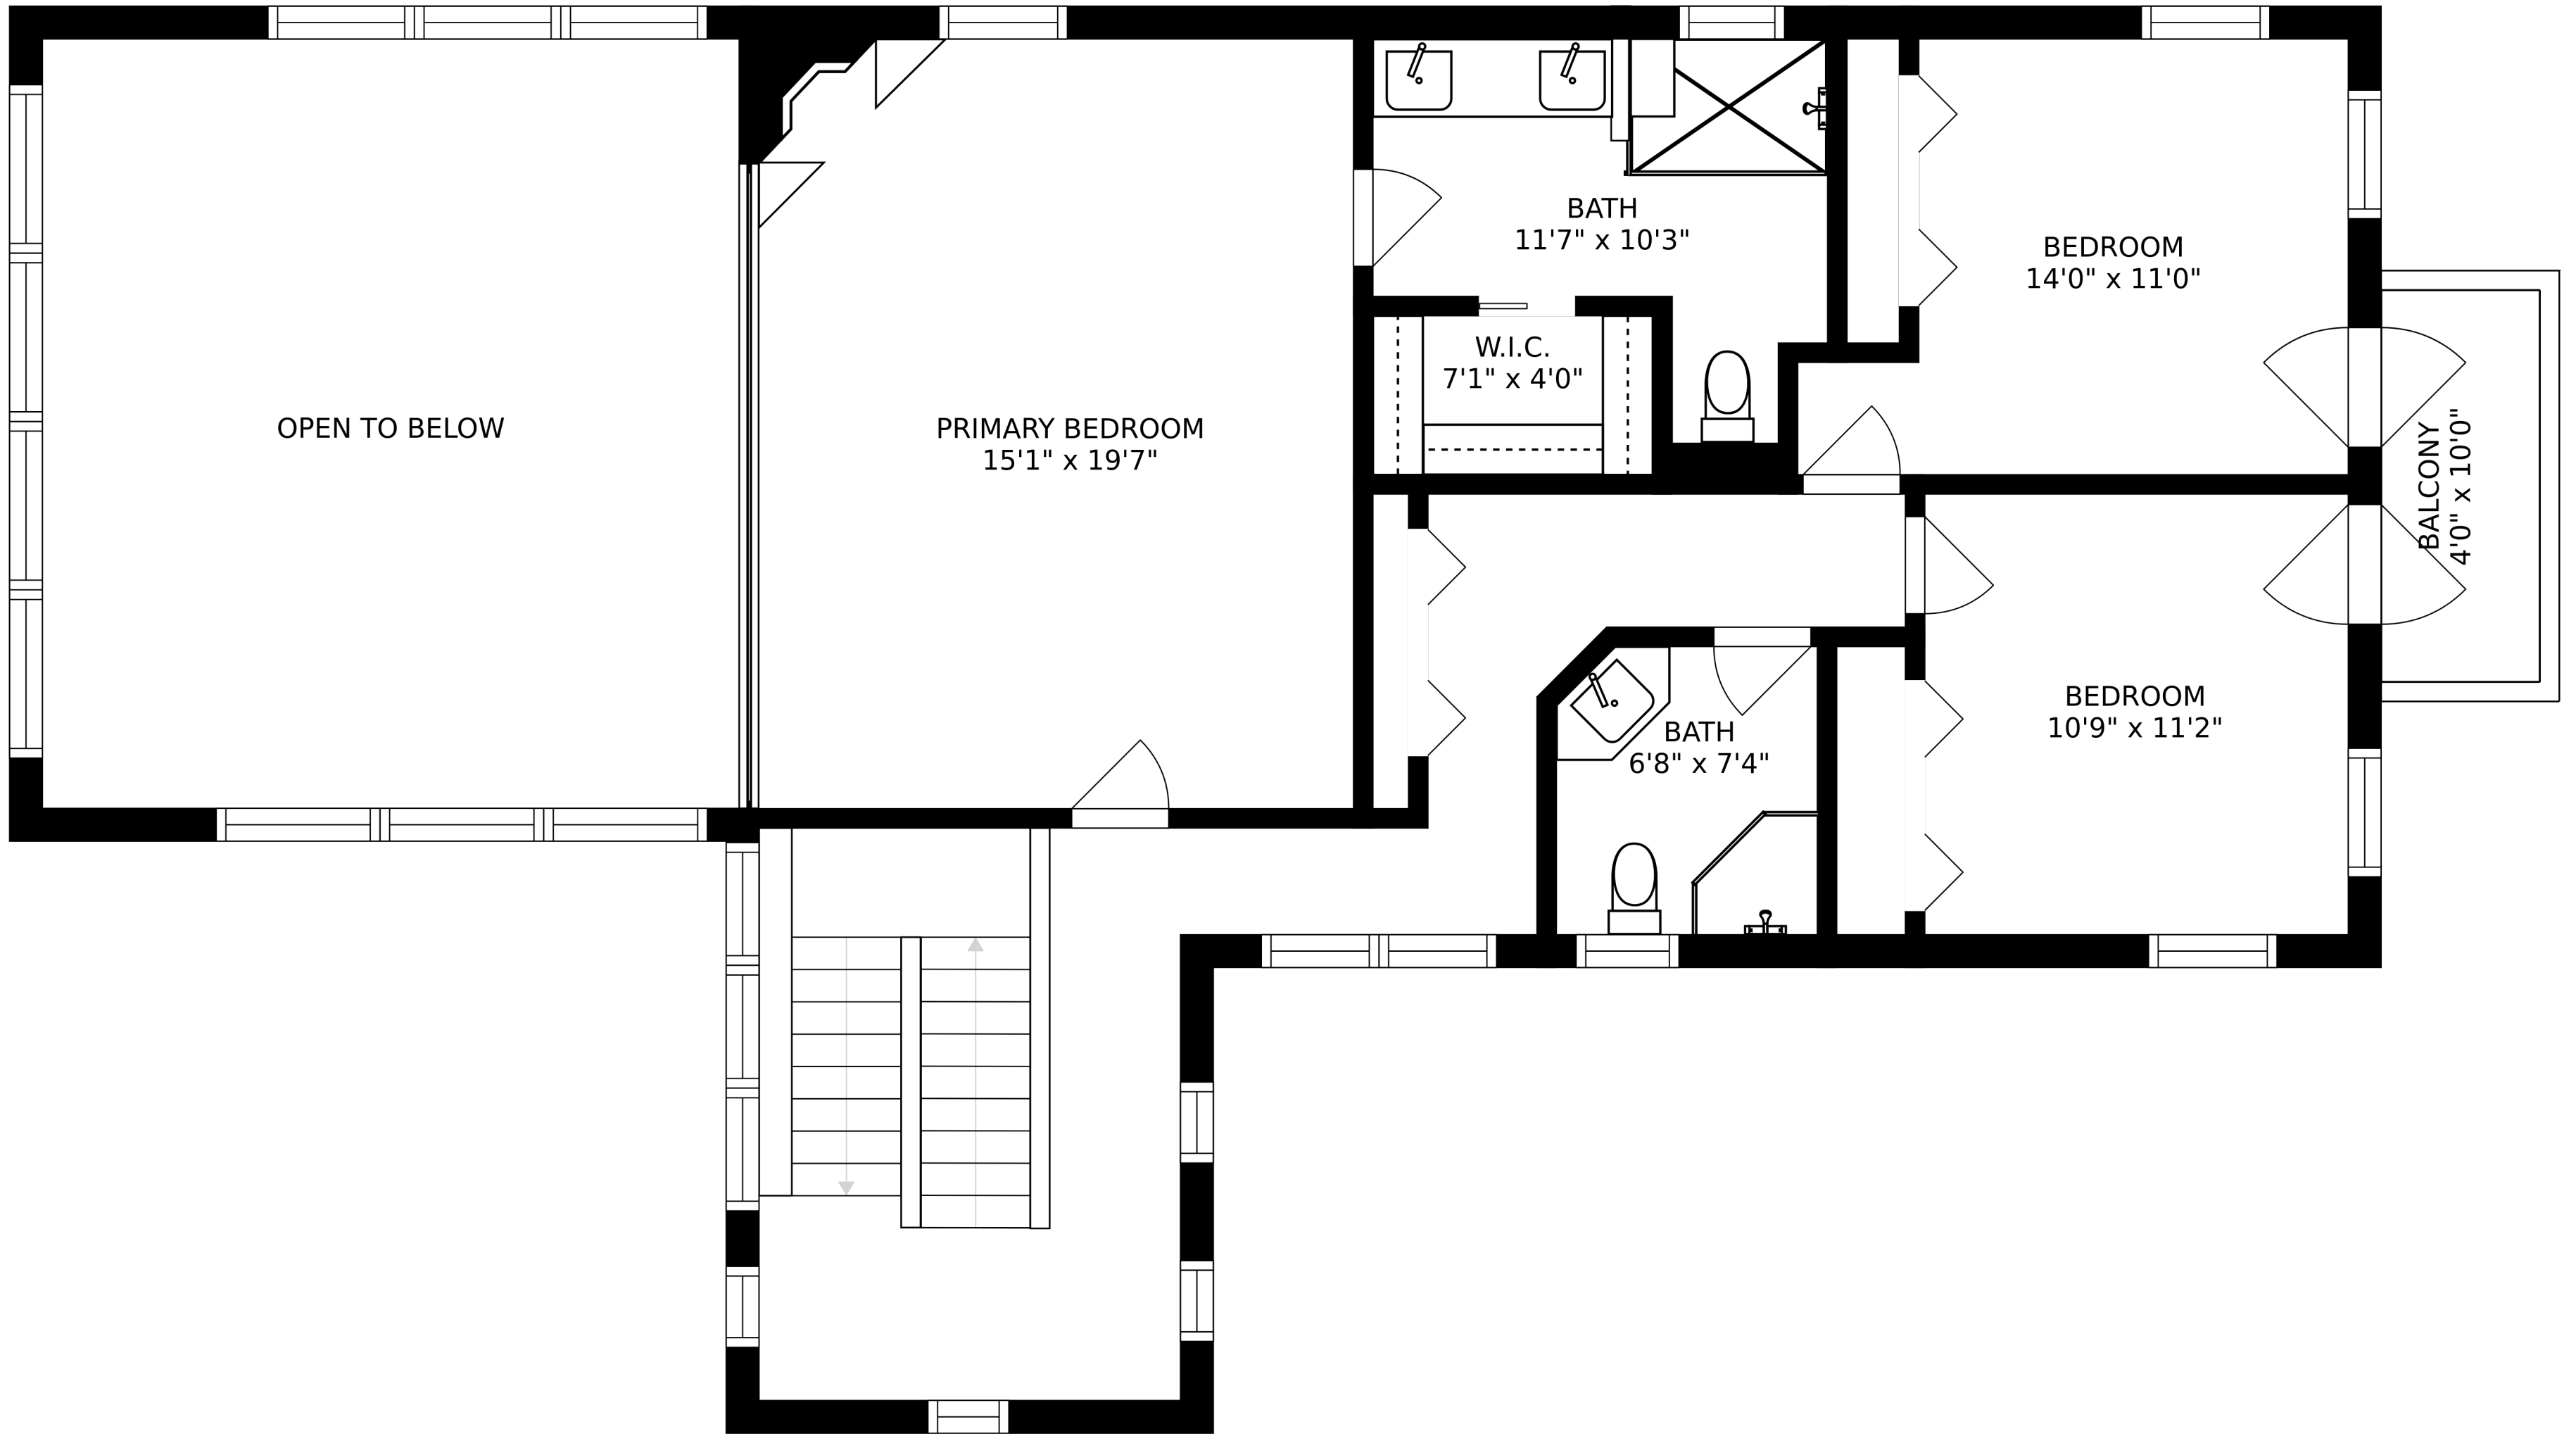

FLOOR 3

FLOOR 4

FLOOR 1

FLOOR 2

SIZES AND DIMENSIONS ARE APPROXIMATE, ACTUAL MAY VARY.

ROOF-TOP DECK
59'3" x 23'5"

OPEN TO BELOW

SIZES AND DIMENSIONS ARE APPROXIMATE, ACTUAL MAY VARY.

SIZES AND DIMENSIONS ARE APPROXIMATE, ACTUAL MAY VARY.

SIZES AND DIMENSIONS ARE APPROXIMATE, ACTUAL MAY VARY.