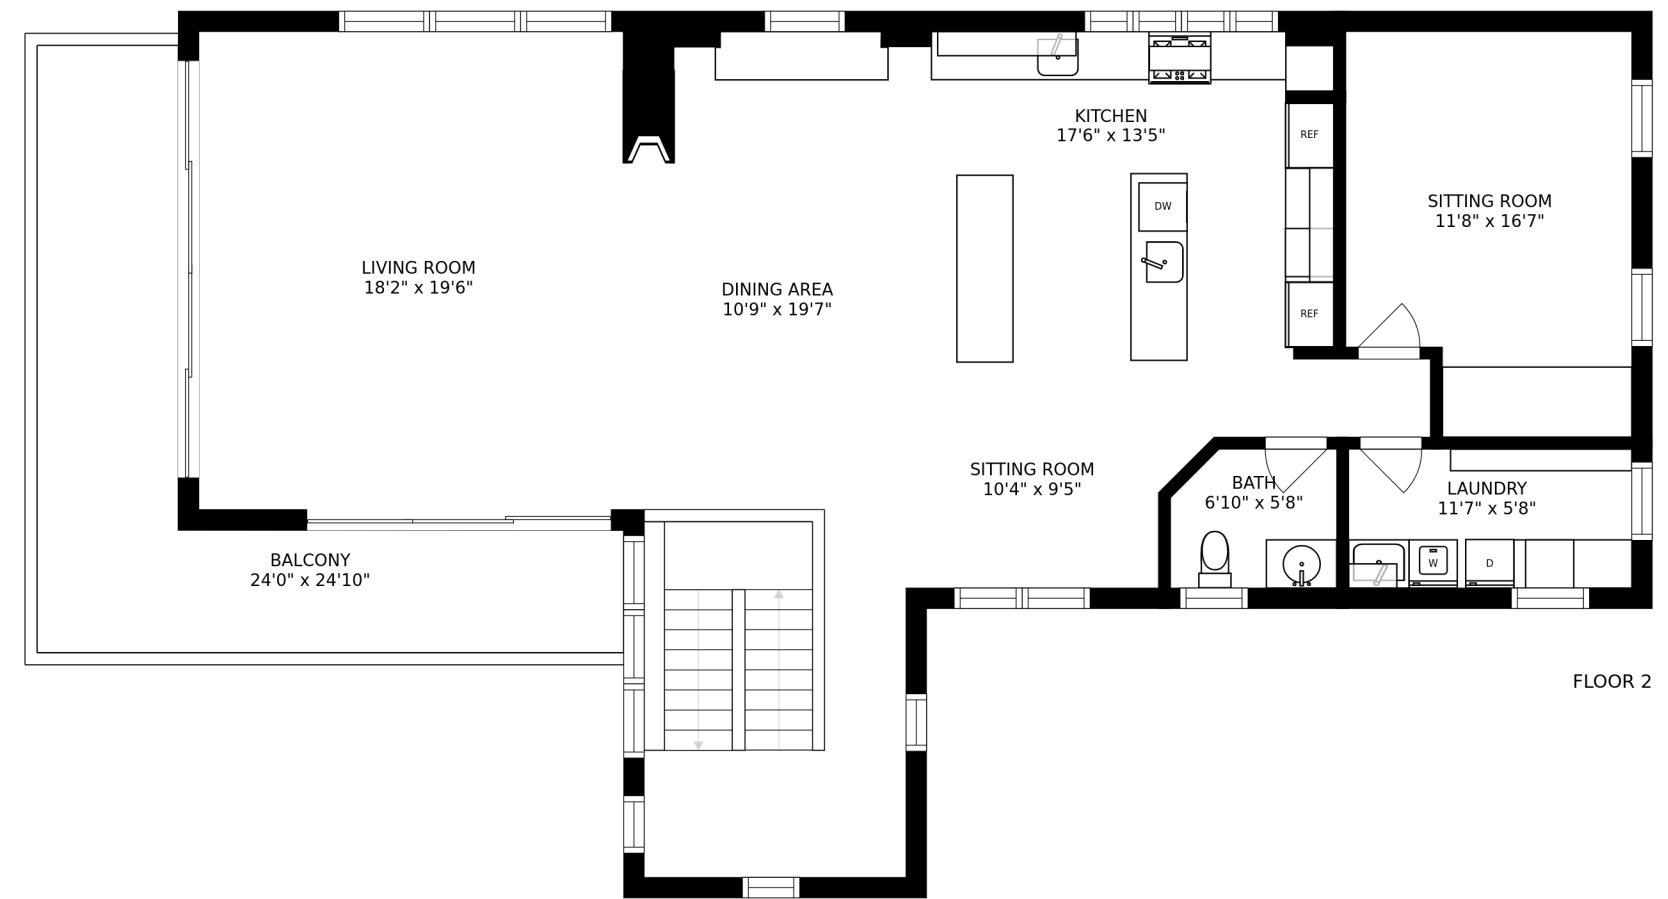

FLOOR 3

FLOOR 4

FLOOR 1

FLOOR 2

SIZES AND DIMENSIONS ARE APPROXIMATE, ACTUAL MAY VARY.

ROOF-TOP DECK
59'3" x 23'5"

OPEN TO BELOW

SIZES AND DIMENSIONS ARE APPROXIMATE, ACTUAL MAY VARY.

SIZES AND DIMENSIONS ARE APPROXIMATE, ACTUAL MAY VARY.

SIZES AND DIMENSIONS ARE APPROXIMATE, ACTUAL MAY VARY.