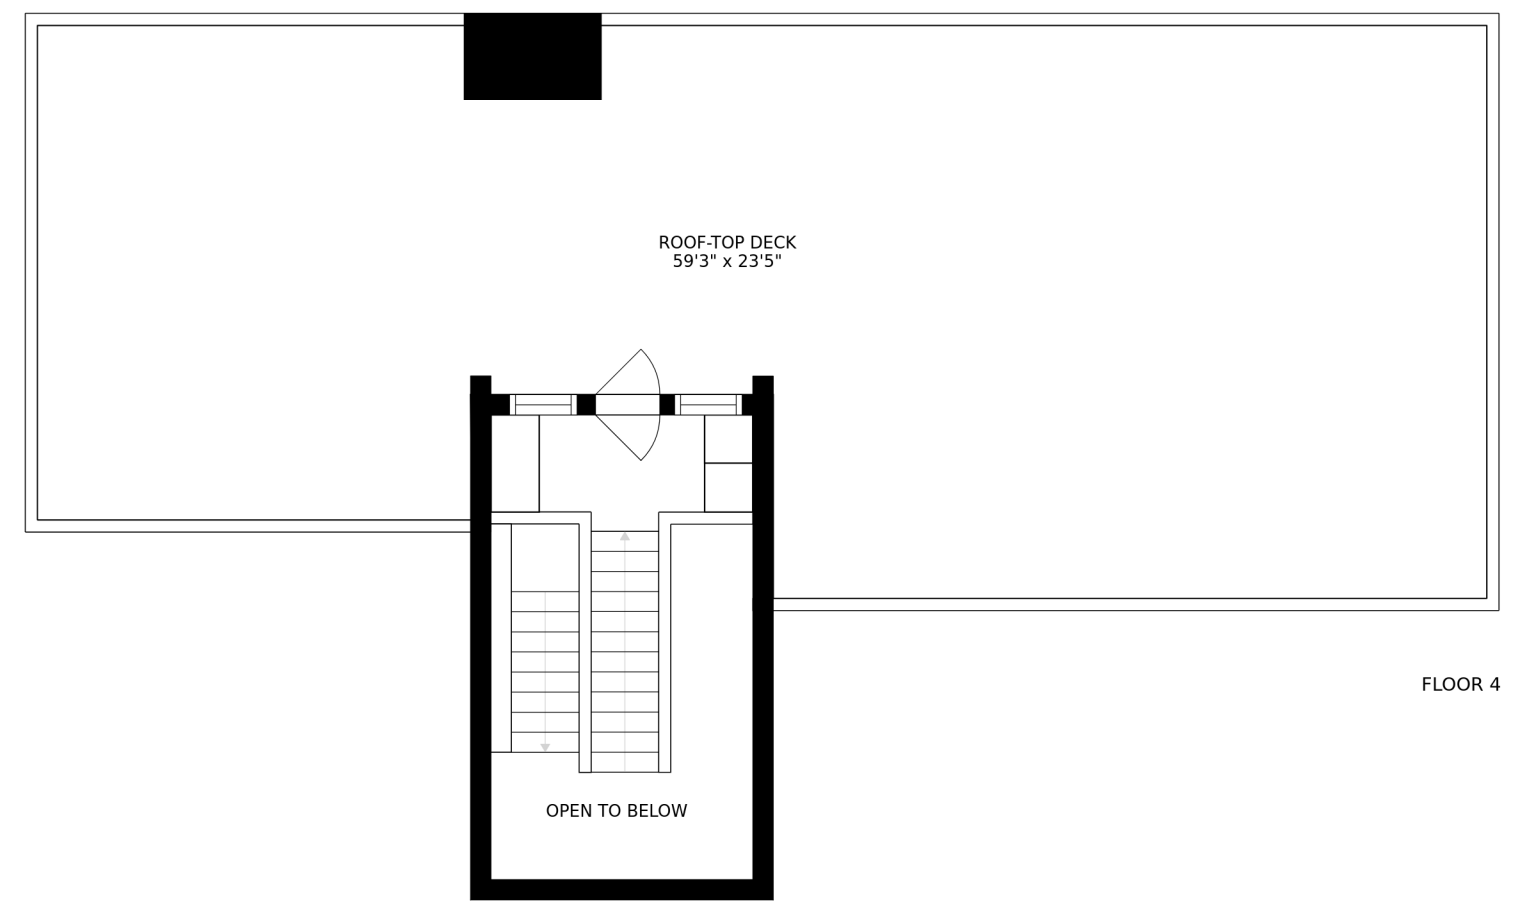

FLOOR 3

FLOOR 4

FLOOR 1

FLOOR 2

SIZES AND DIMENSIONS ARE APPROXIMATE, ACTUAL MAY VARY.

ROOF-TOP DECK
59'3" x 23'5"

OPEN TO BELOW

SIZES AND DIMENSIONS ARE APPROXIMATE, ACTUAL MAY VARY.

SIZES AND DIMENSIONS ARE APPROXIMATE, ACTUAL MAY VARY.

SIZES AND DIMENSIONS ARE APPROXIMATE, ACTUAL MAY VARY.