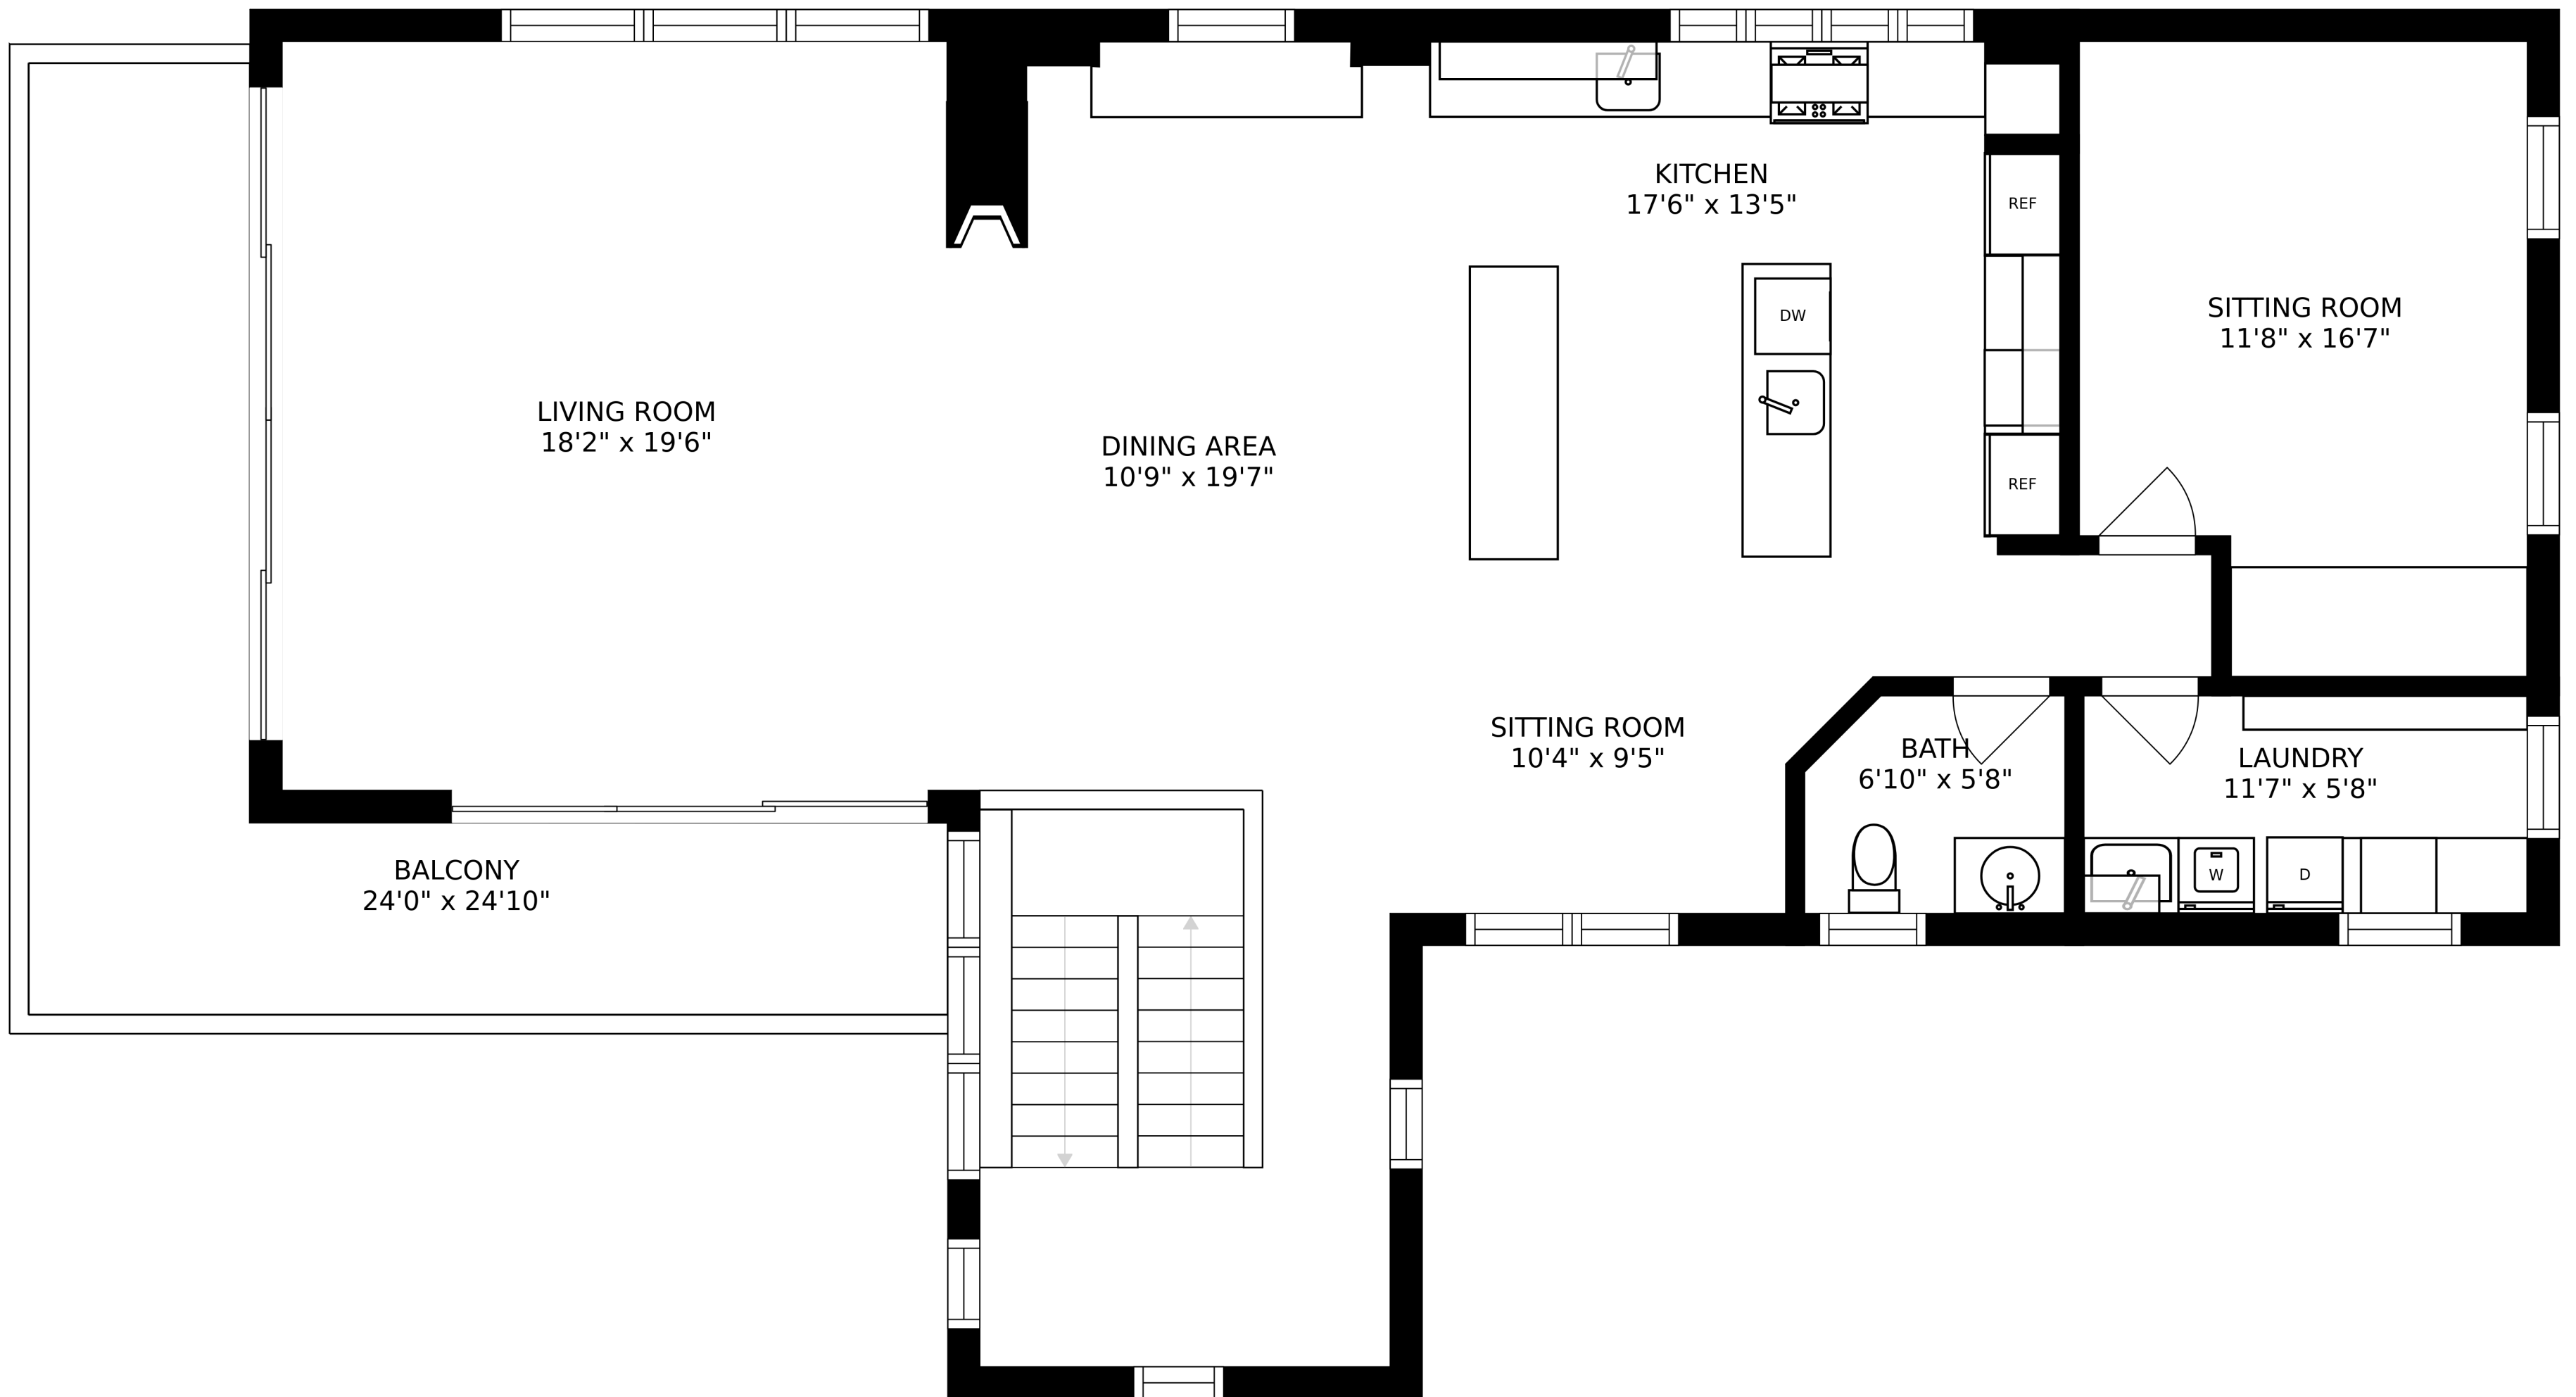

FLOOR 3

FLOOR 4

FLOOR 1

FLOOR 2

SIZES AND DIMENSIONS ARE APPROXIMATE, ACTUAL MAY VARY.

ROOF-TOP DECK
59'3" x 23'5"

OPEN TO BELOW

SIZES AND DIMENSIONS ARE APPROXIMATE, ACTUAL MAY VARY.

SIZES AND DIMENSIONS ARE APPROXIMATE, ACTUAL MAY VARY.

SIZES AND DIMENSIONS ARE APPROXIMATE, ACTUAL MAY VARY.