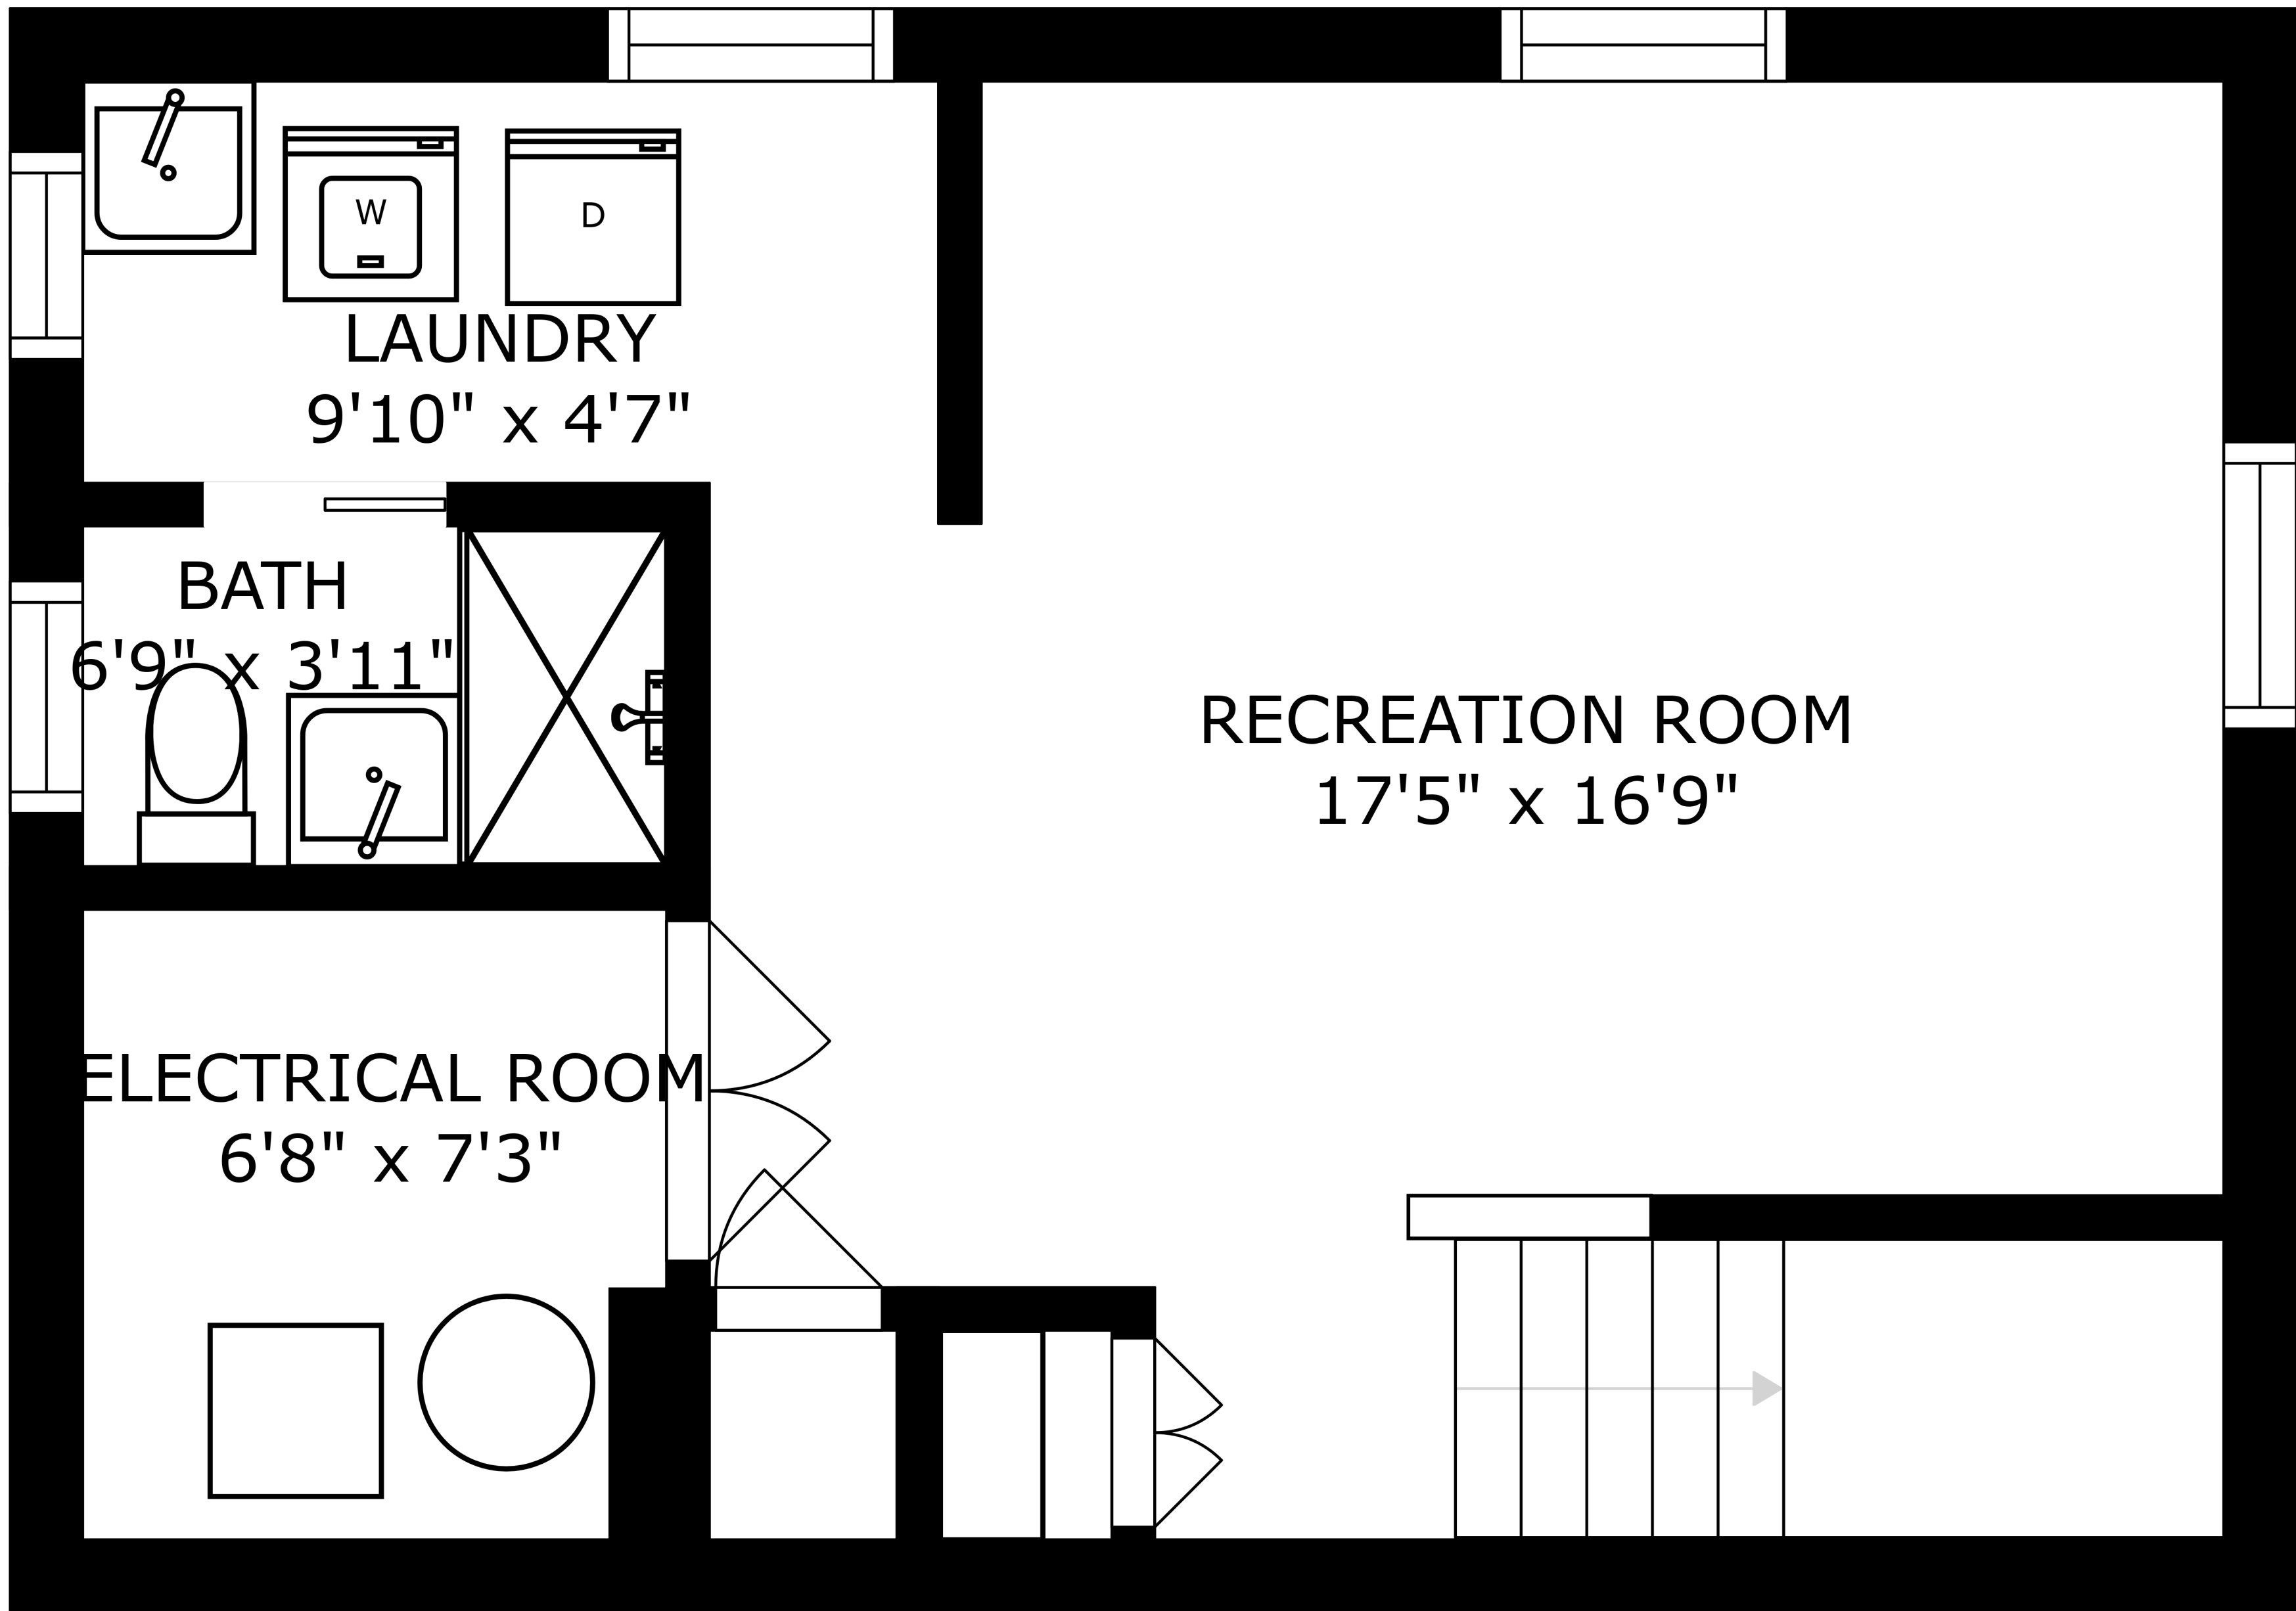

FLOOR 2

FLOOR 1

SIZES AND DIMENSIONS ARE APPROXIMATE, ACTUAL MAY VARY.

LAUNDRY

9'10" x 4'7"

BATH

6'9" x 3'11"

ELECTRICAL ROOM

6'8" x 7'3"

RECREATION ROOM

17'5" x 16'9"