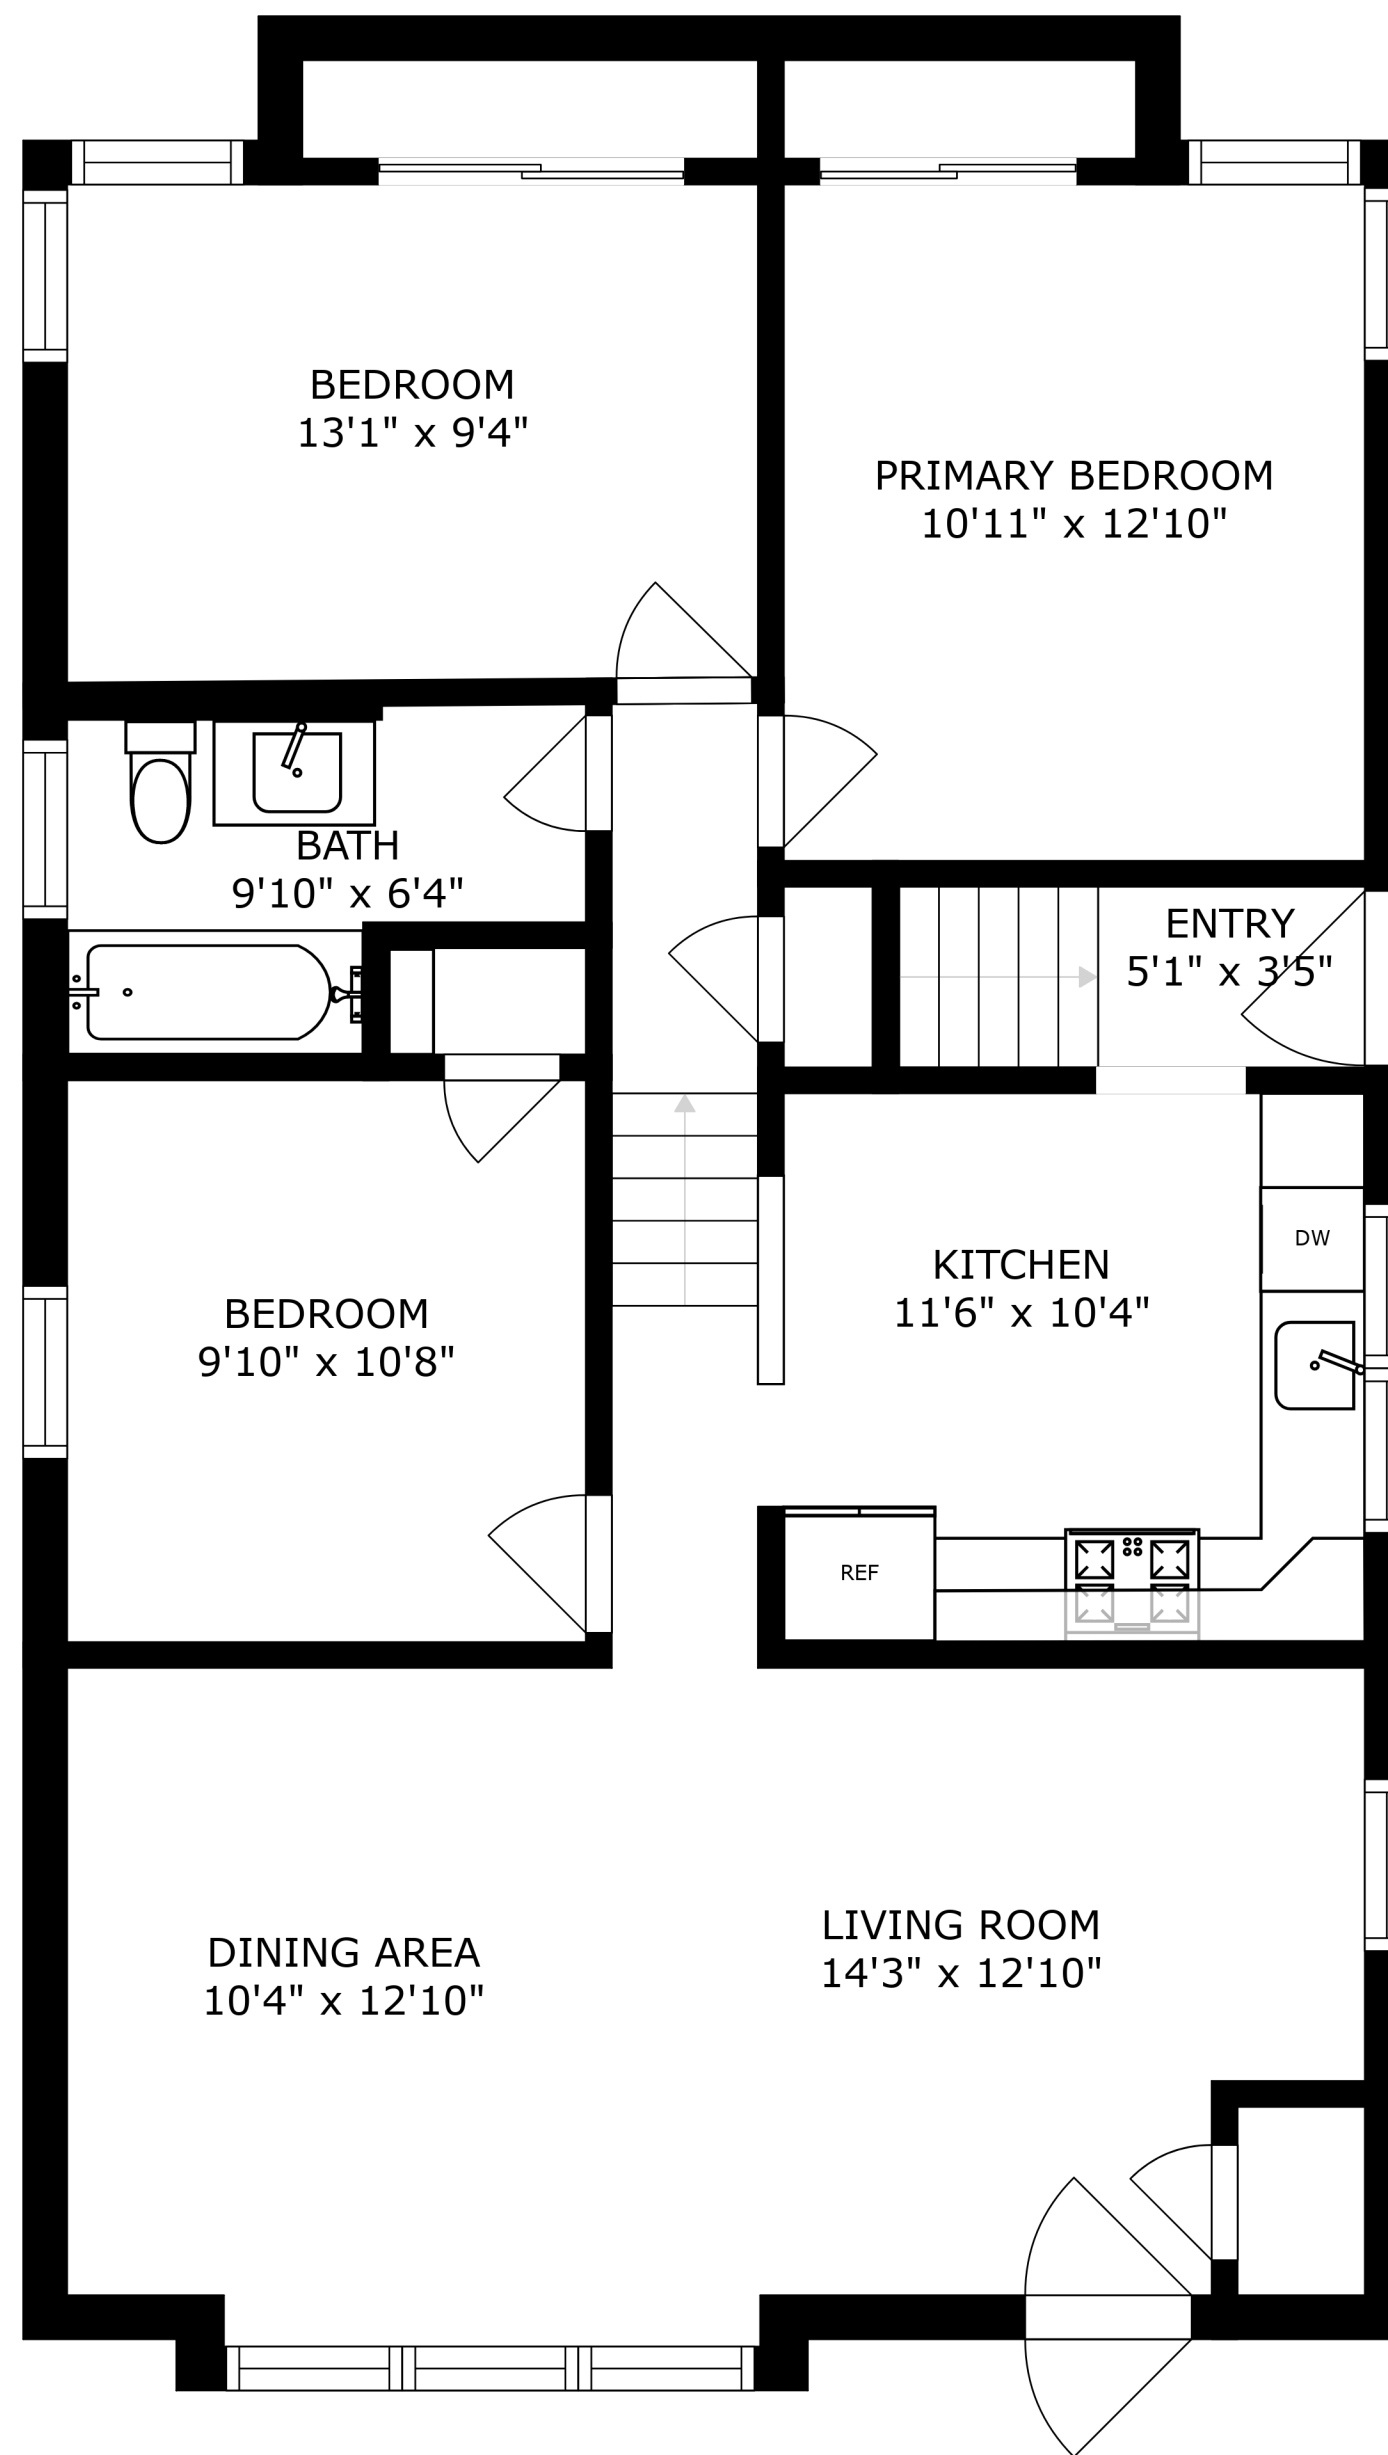

FLOOR 2

FLOOR 1

SIZES AND DIMENSIONS ARE APPROXIMATE, ACTUAL MAY VARY.

LAUNDRY

9'10" x 4'7"

BATH

6'9" x 3'11"

ELECTRICAL ROOM

6'8" x 7'3"

RECREATION ROOM

17'5" x 16'9"