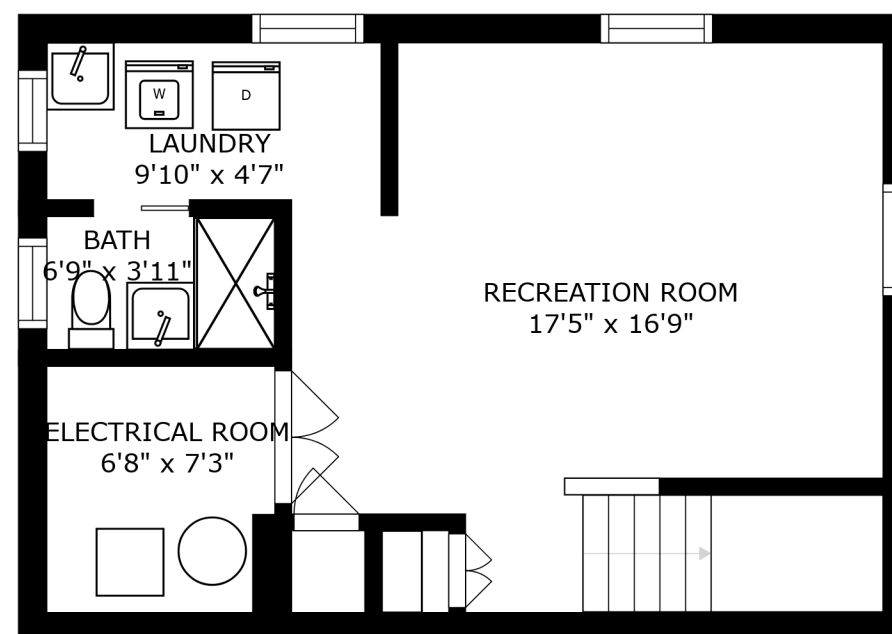

FLOOR 2

FLOOR 1

SIZES AND DIMENSIONS ARE APPROXIMATE, ACTUAL MAY VARY.

LAUNDRY

9'10" x 4'7"

BATH

6'9" x 3'11"

ELECTRICAL ROOM

6'8" x 7'3"

RECREATION ROOM

17'5" x 16'9"