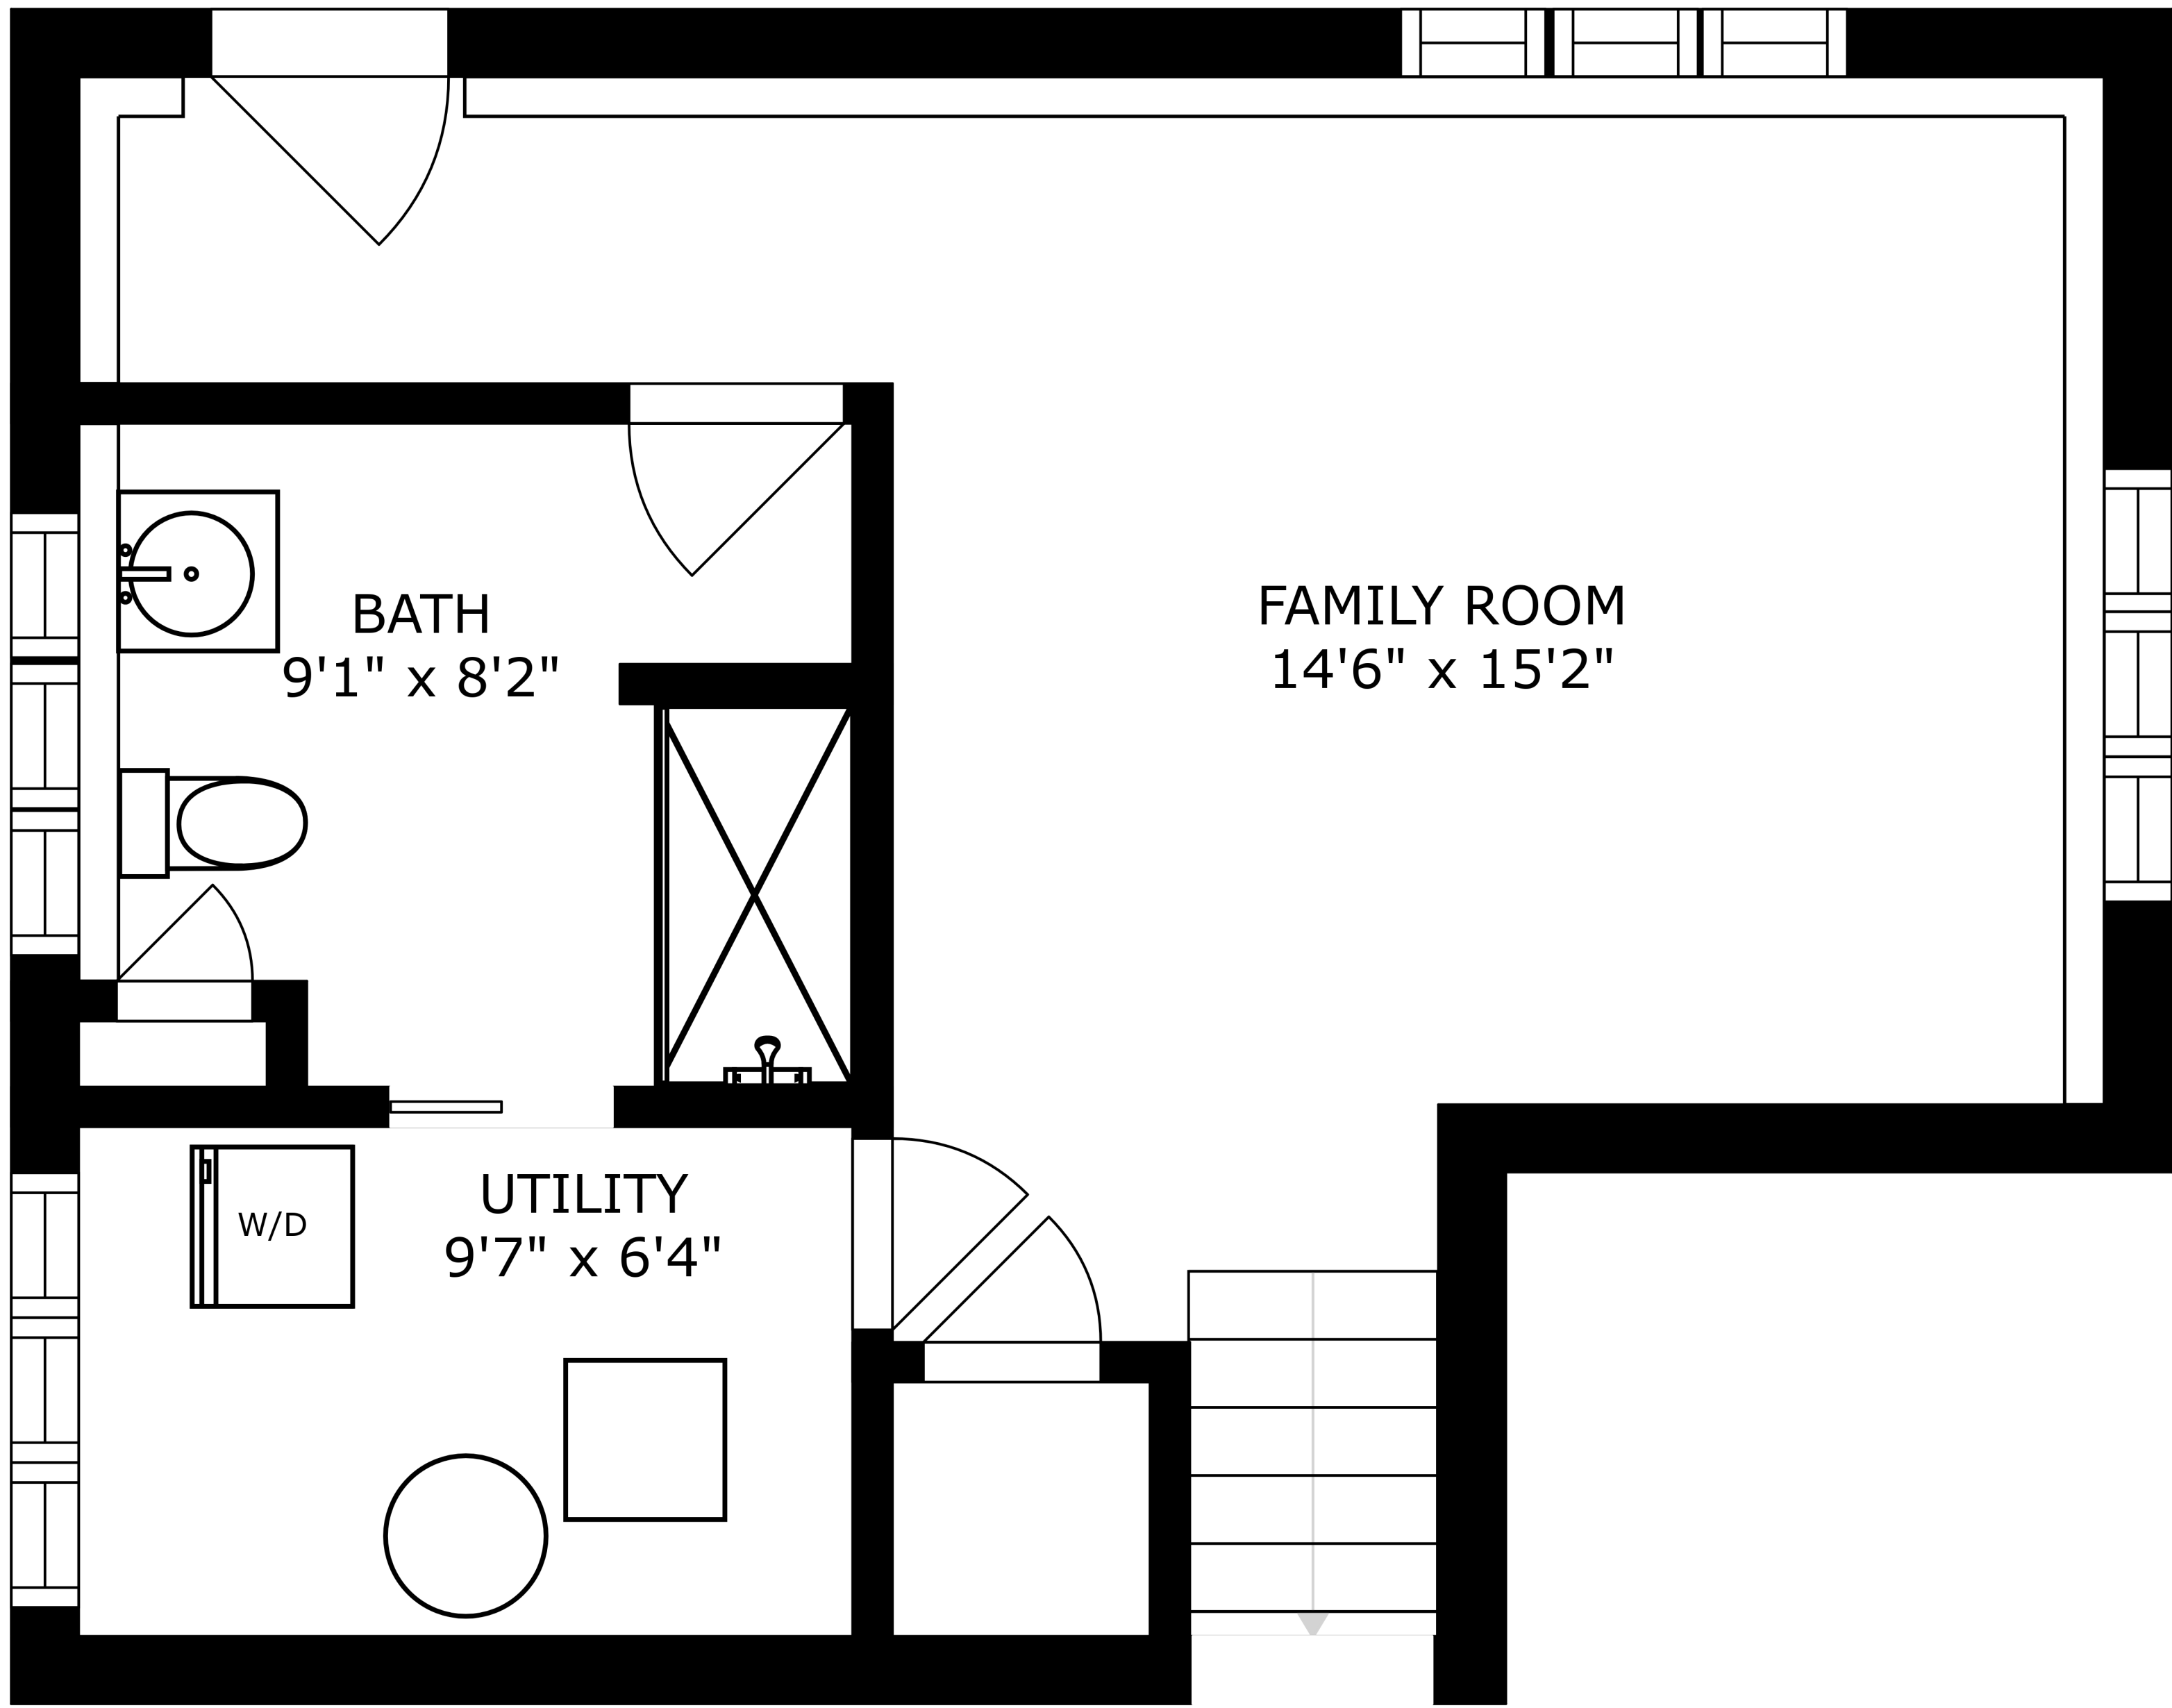

SIZES AND DIMENSIONS ARE APPROXIMATE, ACTUAL MAY VARY.

SIZES AND DIMENSIONS ARE APPROXIMATE, ACTUAL MAY VARY.

SIZES AND DIMENSIONS ARE APPROXIMATE, ACTUAL MAY VARY.

BATH  
9'1" x 8'2"

FAMILY ROOM  
14'6" x 15'2"

W/D  
UTILITY  
9'7" x 6'4"