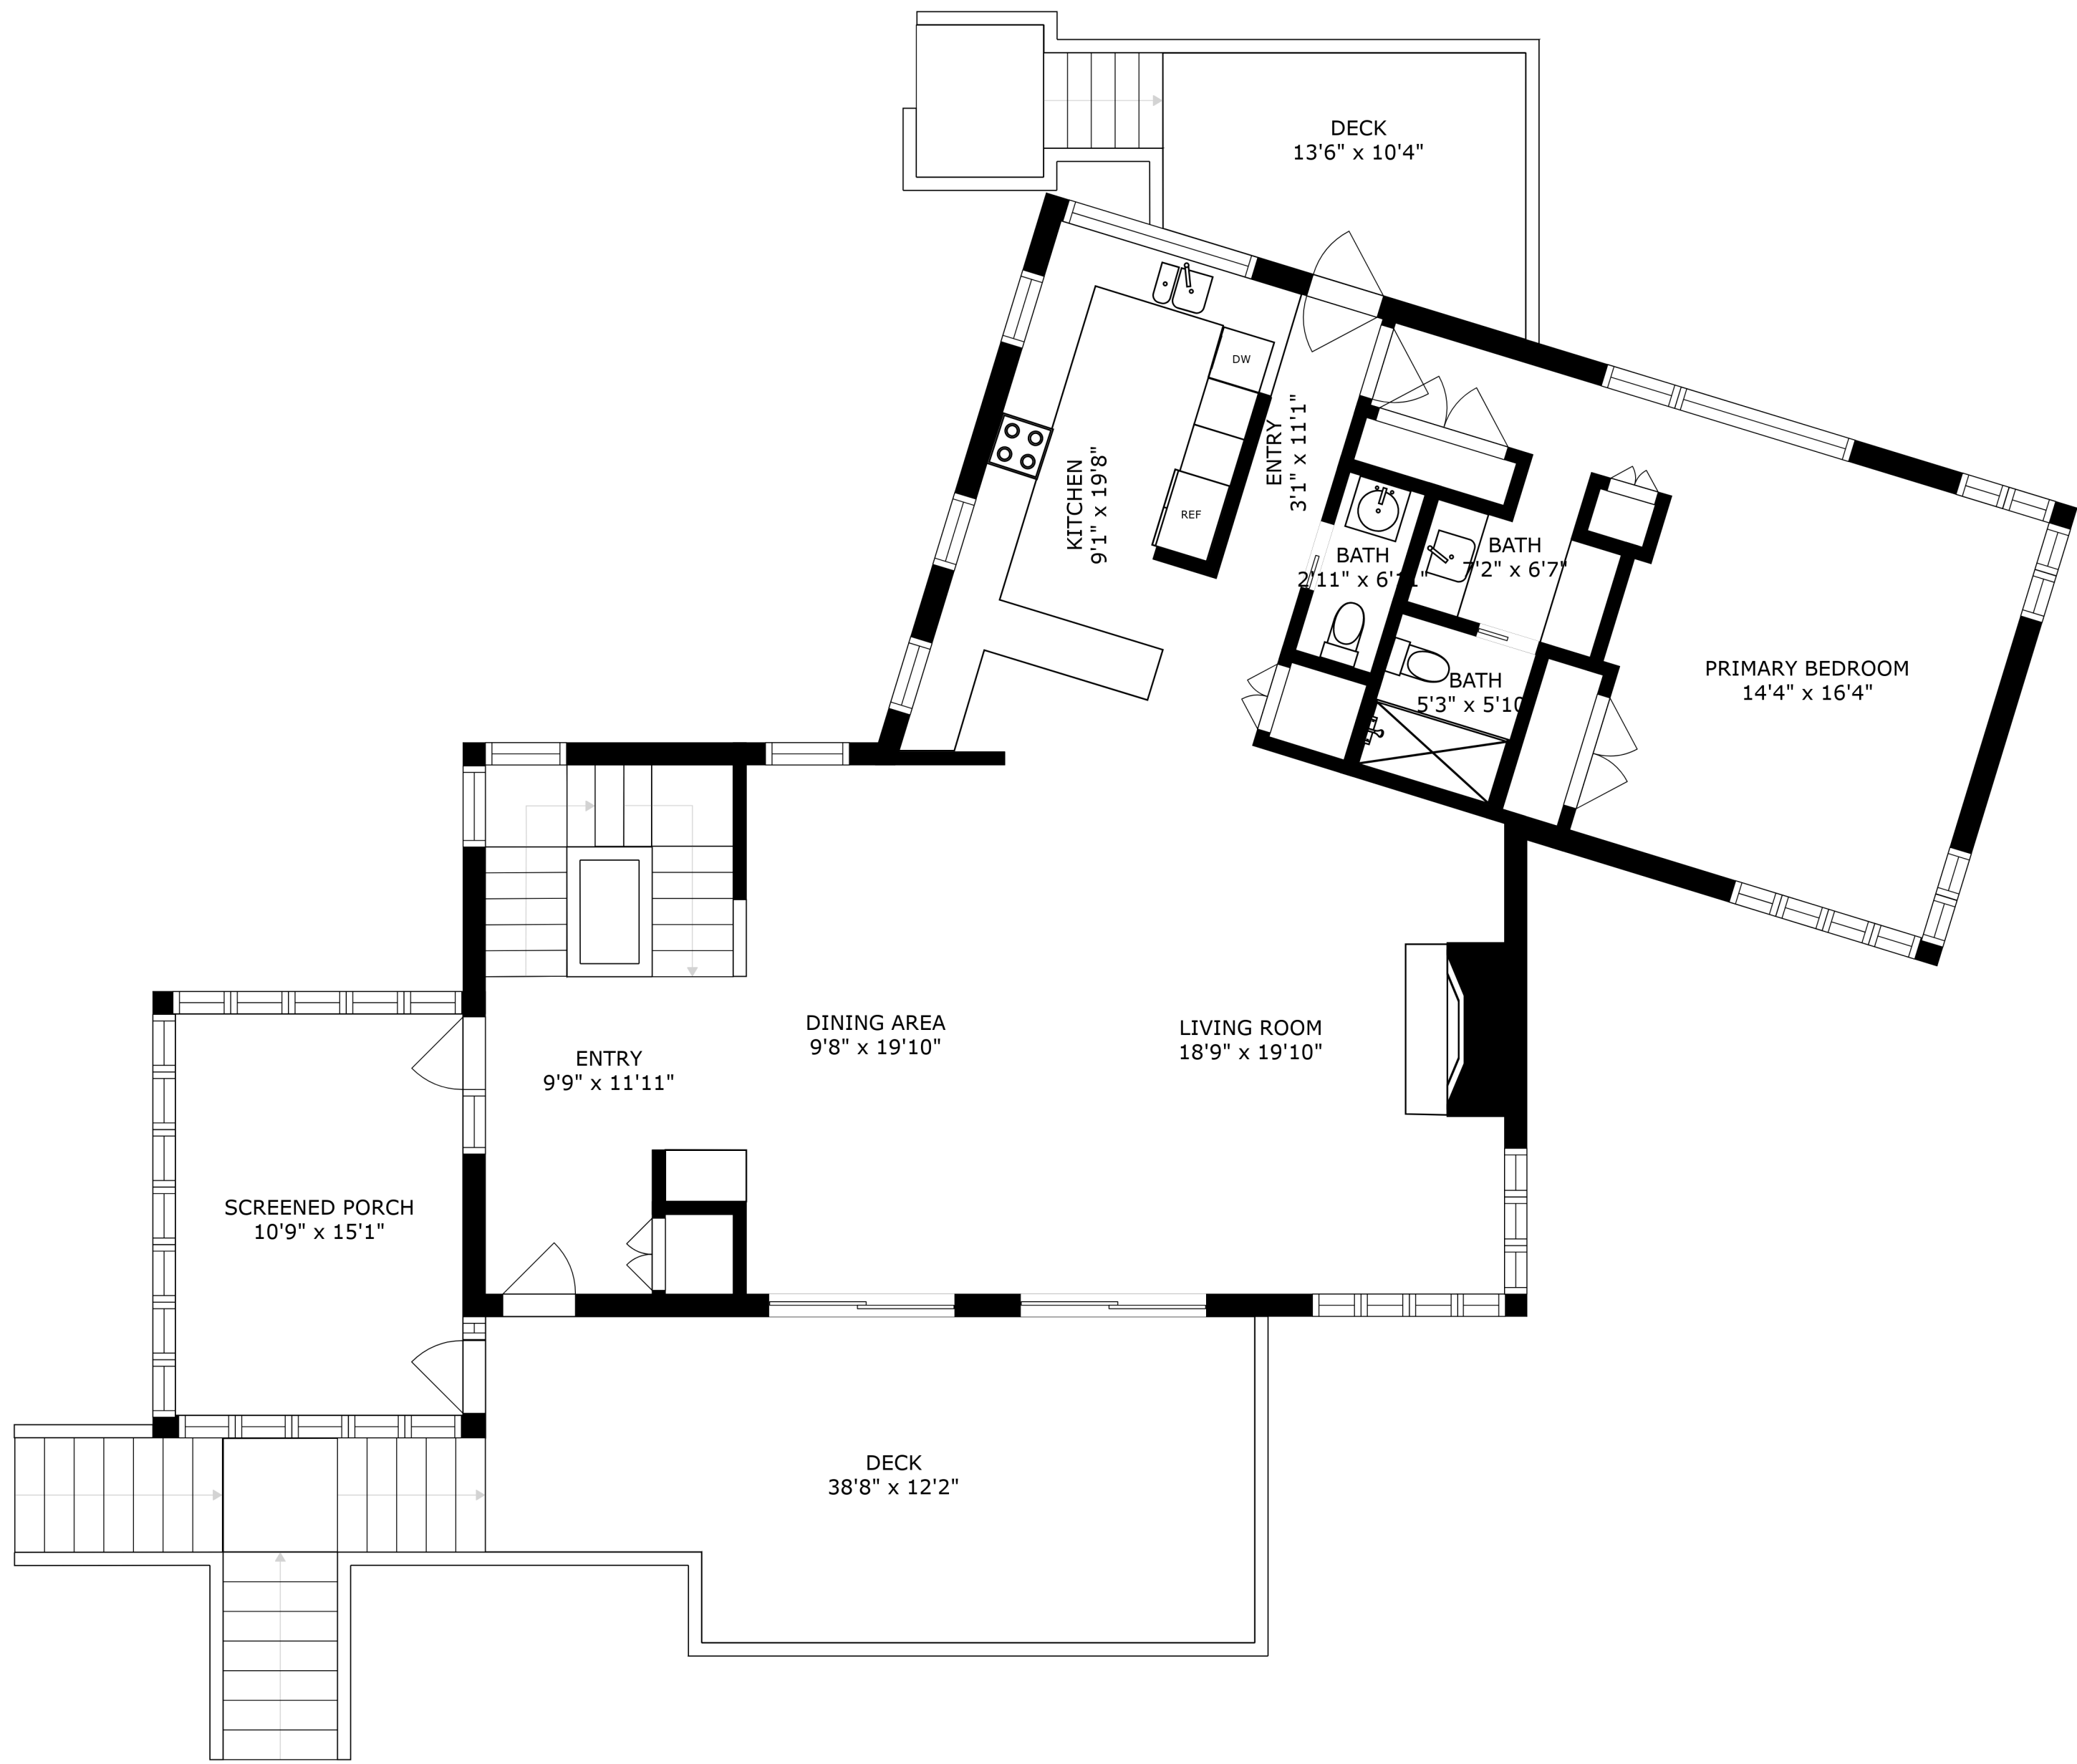

SIZES AND DIMENSIONS ARE APPROXIMATE, ACTUAL MAY VARY.

LOUNGE
9'4" x 6'4"

BALCONY
9'4" x 4'8"

SIZES AND DIMENSIONS ARE APPROXIMATE, ACTUAL MAY VARY.

SIZES AND DIMENSIONS ARE APPROXIMATE, ACTUAL MAY VARY.