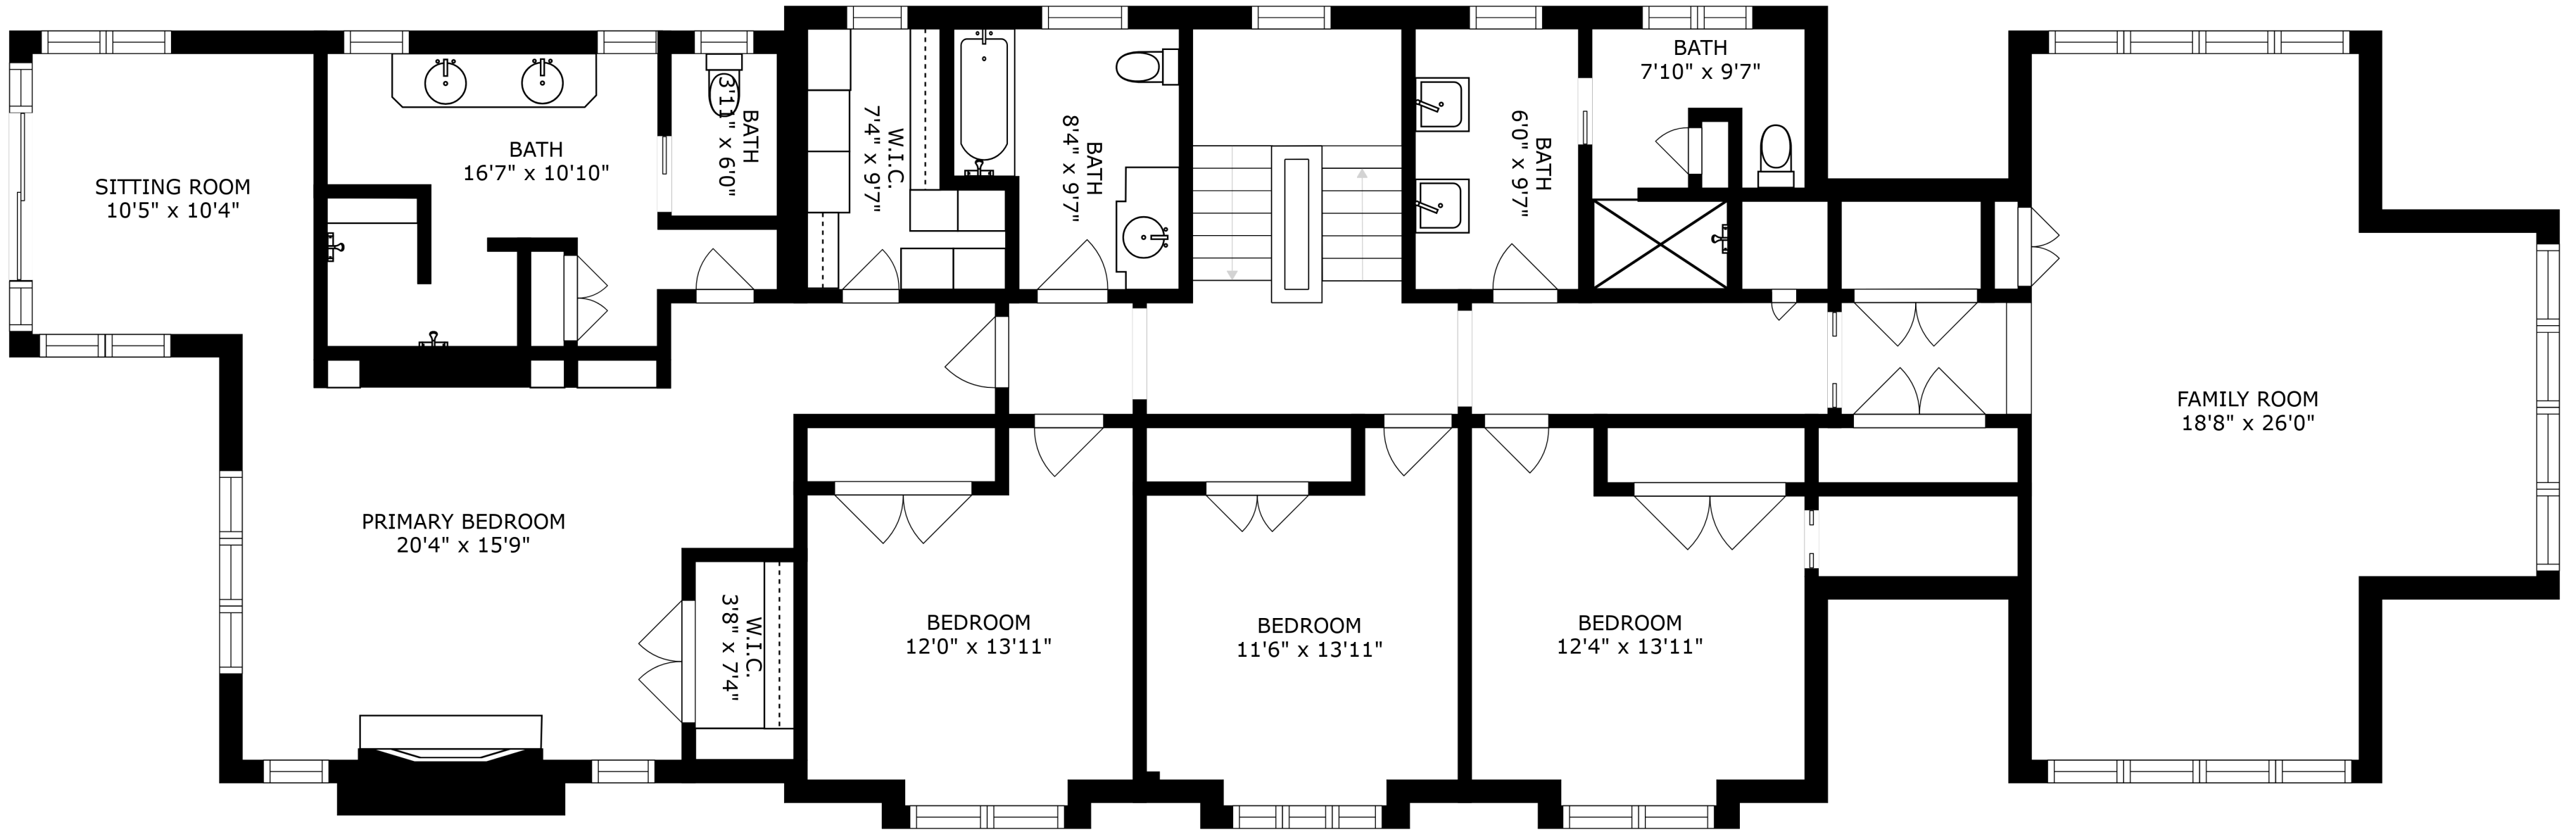

SIZES AND DIMENSIONS ARE APPROXIMATE, ACTUAL MAY VARY.

BEDROOM
27'0" x 11'8"

BEDROOM
10'6" x 14'4"

BATH
9'11" x 7'6"

SIZES AND DIMENSIONS ARE APPROXIMATE, ACTUAL MAY VARY.

SIZES AND DIMENSIONS ARE APPROXIMATE, ACTUAL MAY VARY.

SIZES AND DIMENSIONS ARE APPROXIMATE, ACTUAL MAY VARY.

STORAGE
8'7" x 9'10"

BASKETBALL ROOM
18'8" x 25'6"

CL
3'6" x 3'8"