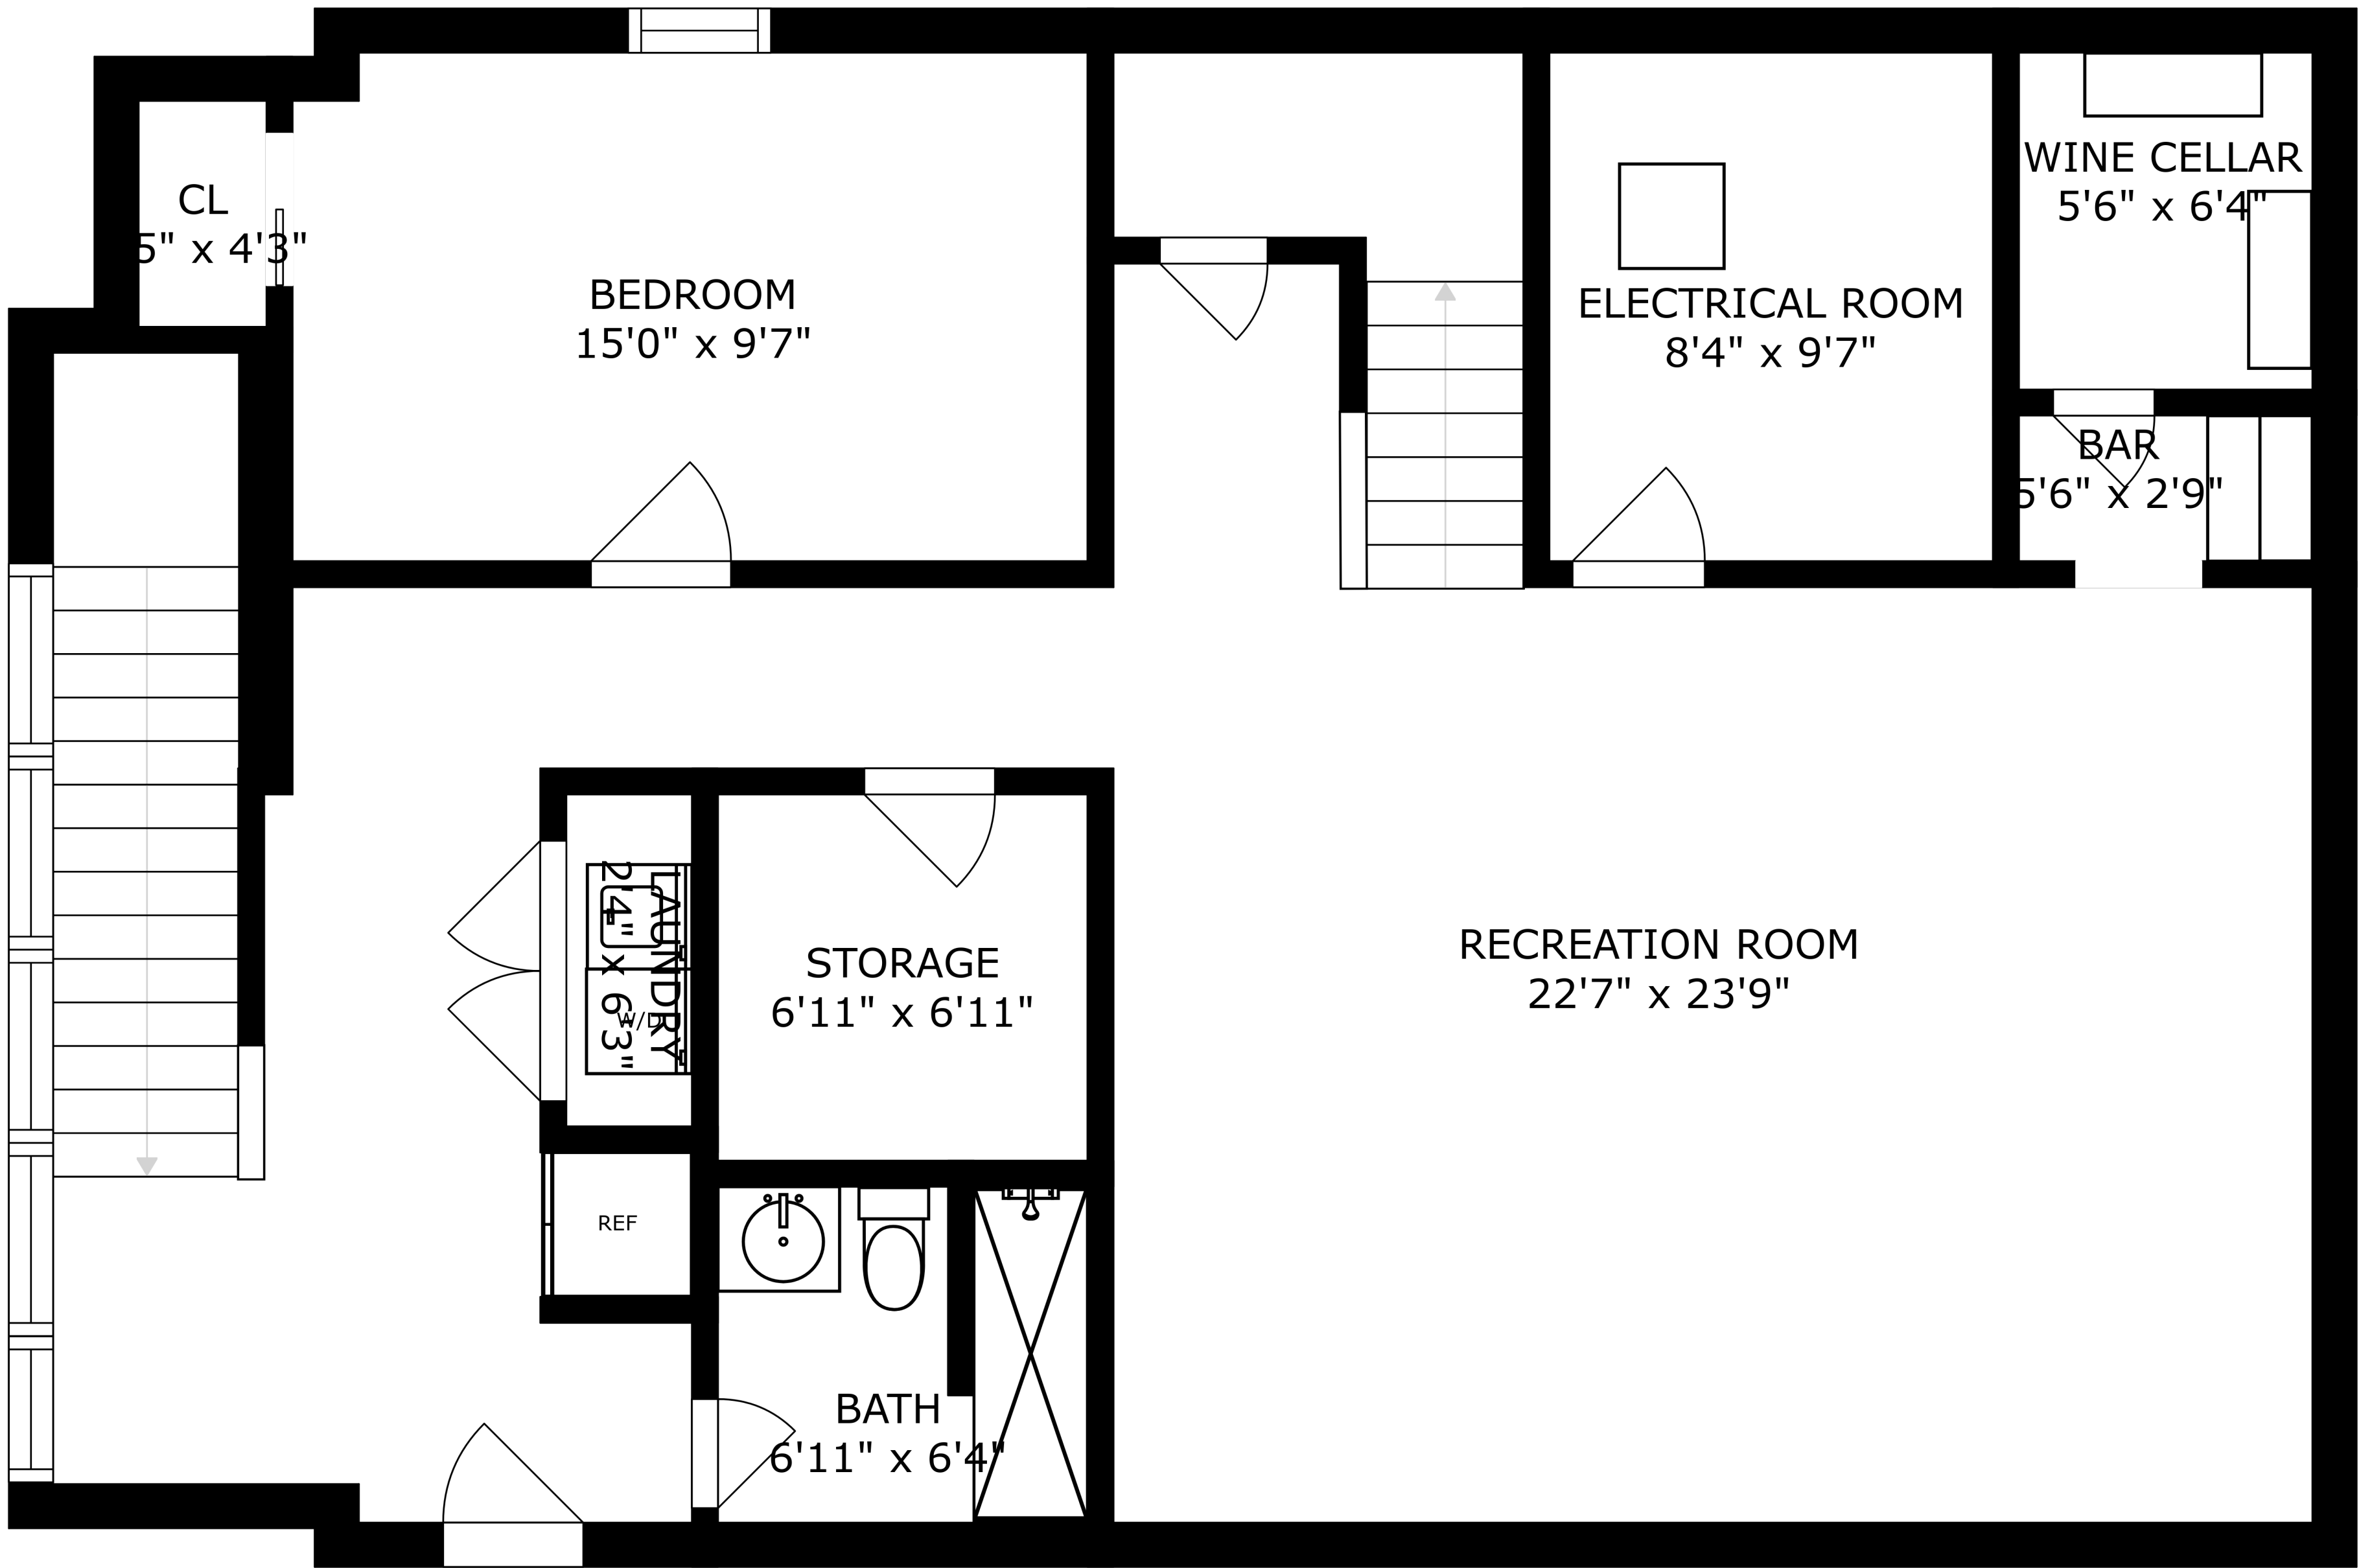

SIZES AND DIMENSIONS ARE APPROXIMATE, ACTUAL MAY VARY.

BEDROOM
27'0" x 11'8"

BEDROOM
10'6" x 14'4"

BATH
9'11" x 7'6"

SIZES AND DIMENSIONS ARE APPROXIMATE, ACTUAL MAY VARY.

SIZES AND DIMENSIONS ARE APPROXIMATE, ACTUAL MAY VARY.

SIZES AND DIMENSIONS ARE APPROXIMATE, ACTUAL MAY VARY.

STORAGE
8'7" x 9'10"

BASKETBALL ROOM
18'8" x 25'6"

CL
3'6" x 3'8"