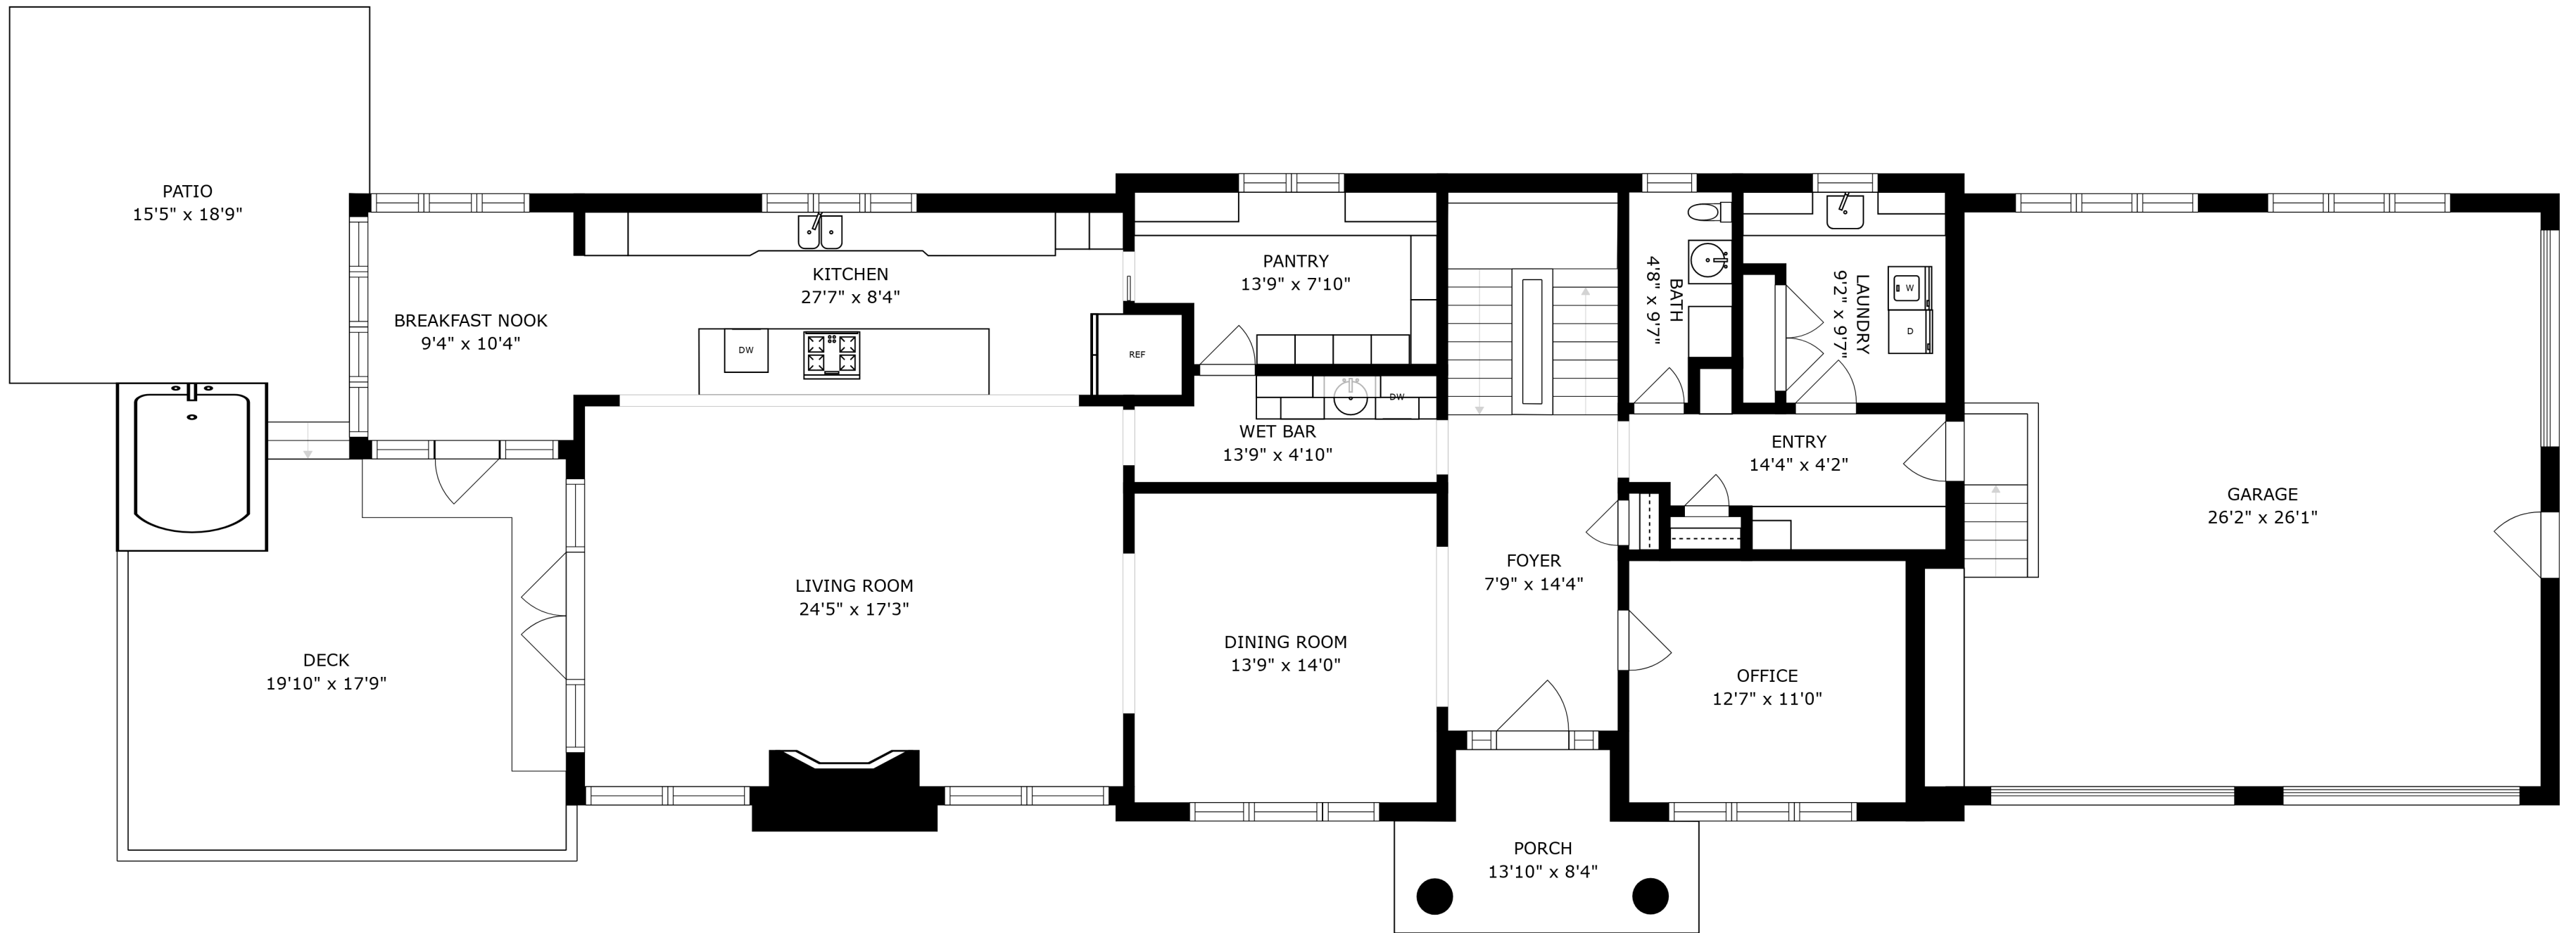

SIZES AND DIMENSIONS ARE APPROXIMATE, ACTUAL MAY VARY.

BEDROOM
27'0" x 11'8"

BEDROOM
10'6" x 14'4"

BATH
9'11" x 7'6"

SIZES AND DIMENSIONS ARE APPROXIMATE, ACTUAL MAY VARY.

SIZES AND DIMENSIONS ARE APPROXIMATE, ACTUAL MAY VARY.

SIZES AND DIMENSIONS ARE APPROXIMATE, ACTUAL MAY VARY.

STORAGE
8'7" x 9'10"

BASKETBALL ROOM
18'8" x 25'6"

CL
3'6" x 3'8"