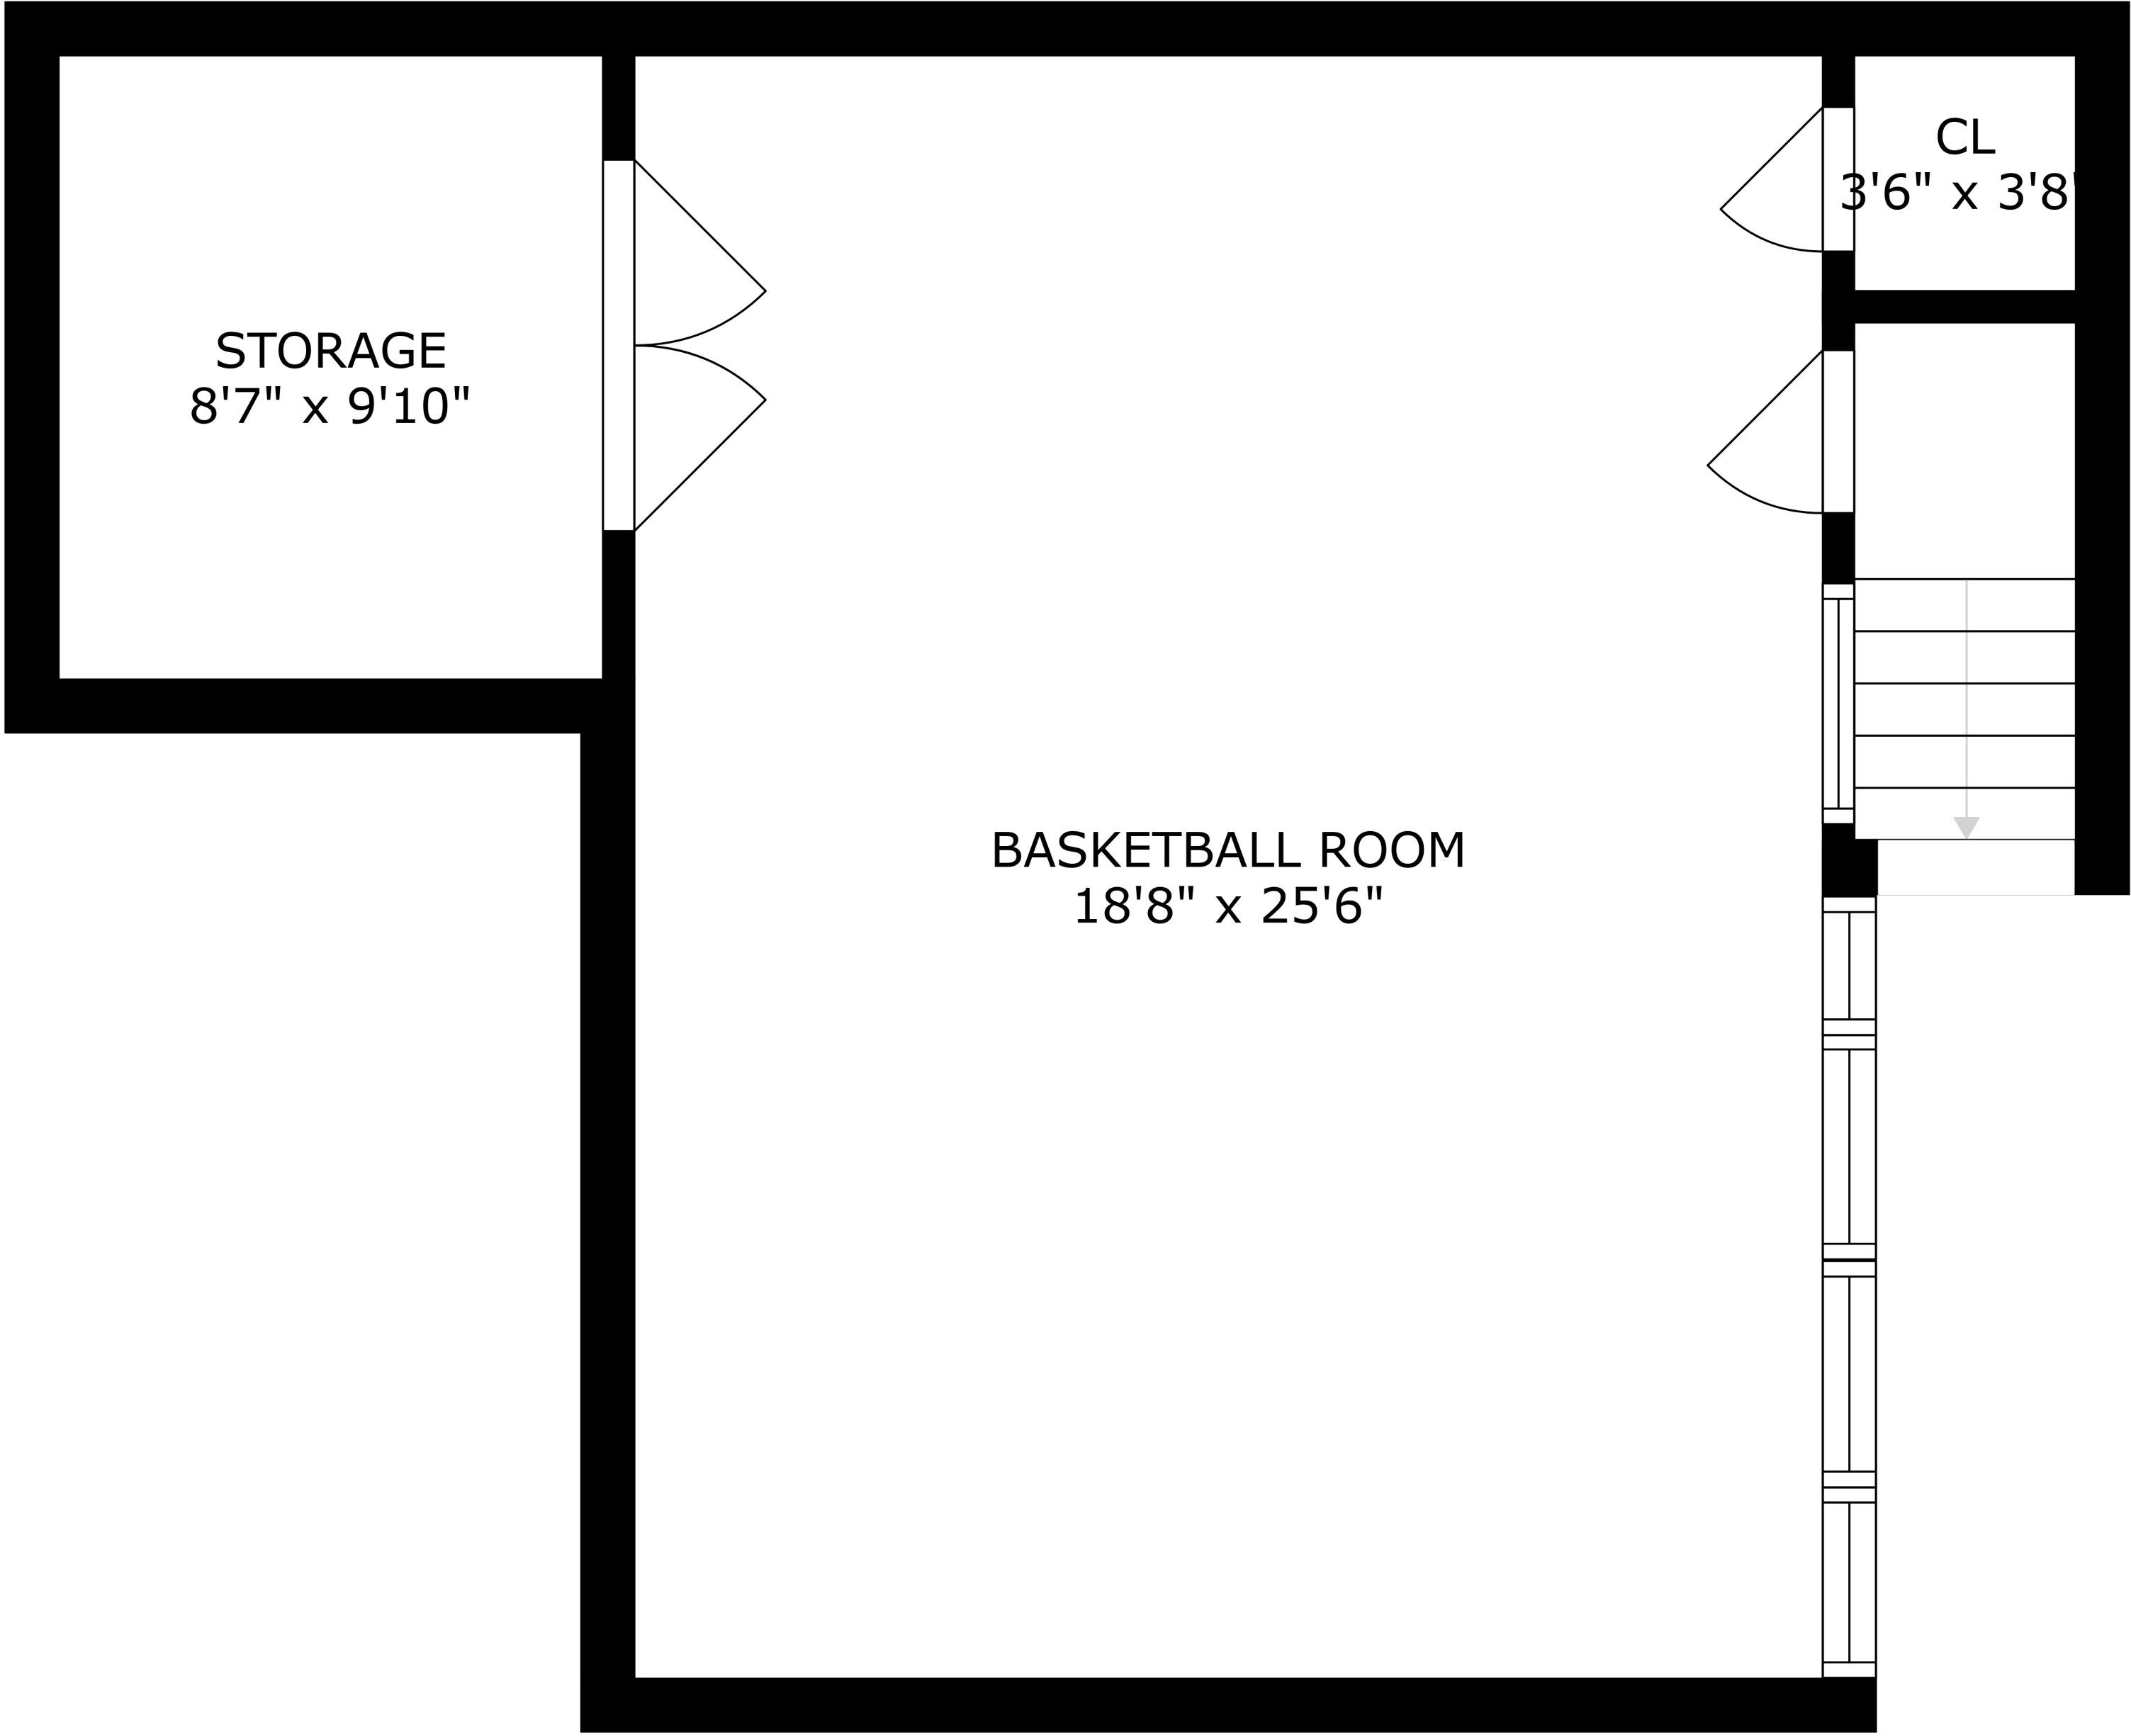

SIZES AND DIMENSIONS ARE APPROXIMATE, ACTUAL MAY VARY.

BEDROOM
27'0" x 11'8"

BEDROOM
10'6" x 14'4"

BATH
9'11" x 7'6"

SIZES AND DIMENSIONS ARE APPROXIMATE, ACTUAL MAY VARY.

SIZES AND DIMENSIONS ARE APPROXIMATE, ACTUAL MAY VARY.

SIZES AND DIMENSIONS ARE APPROXIMATE, ACTUAL MAY VARY.

STORAGE
8'7" x 9'10"

BASKETBALL ROOM
18'8" x 25'6"

CL
3'6" x 3'8"