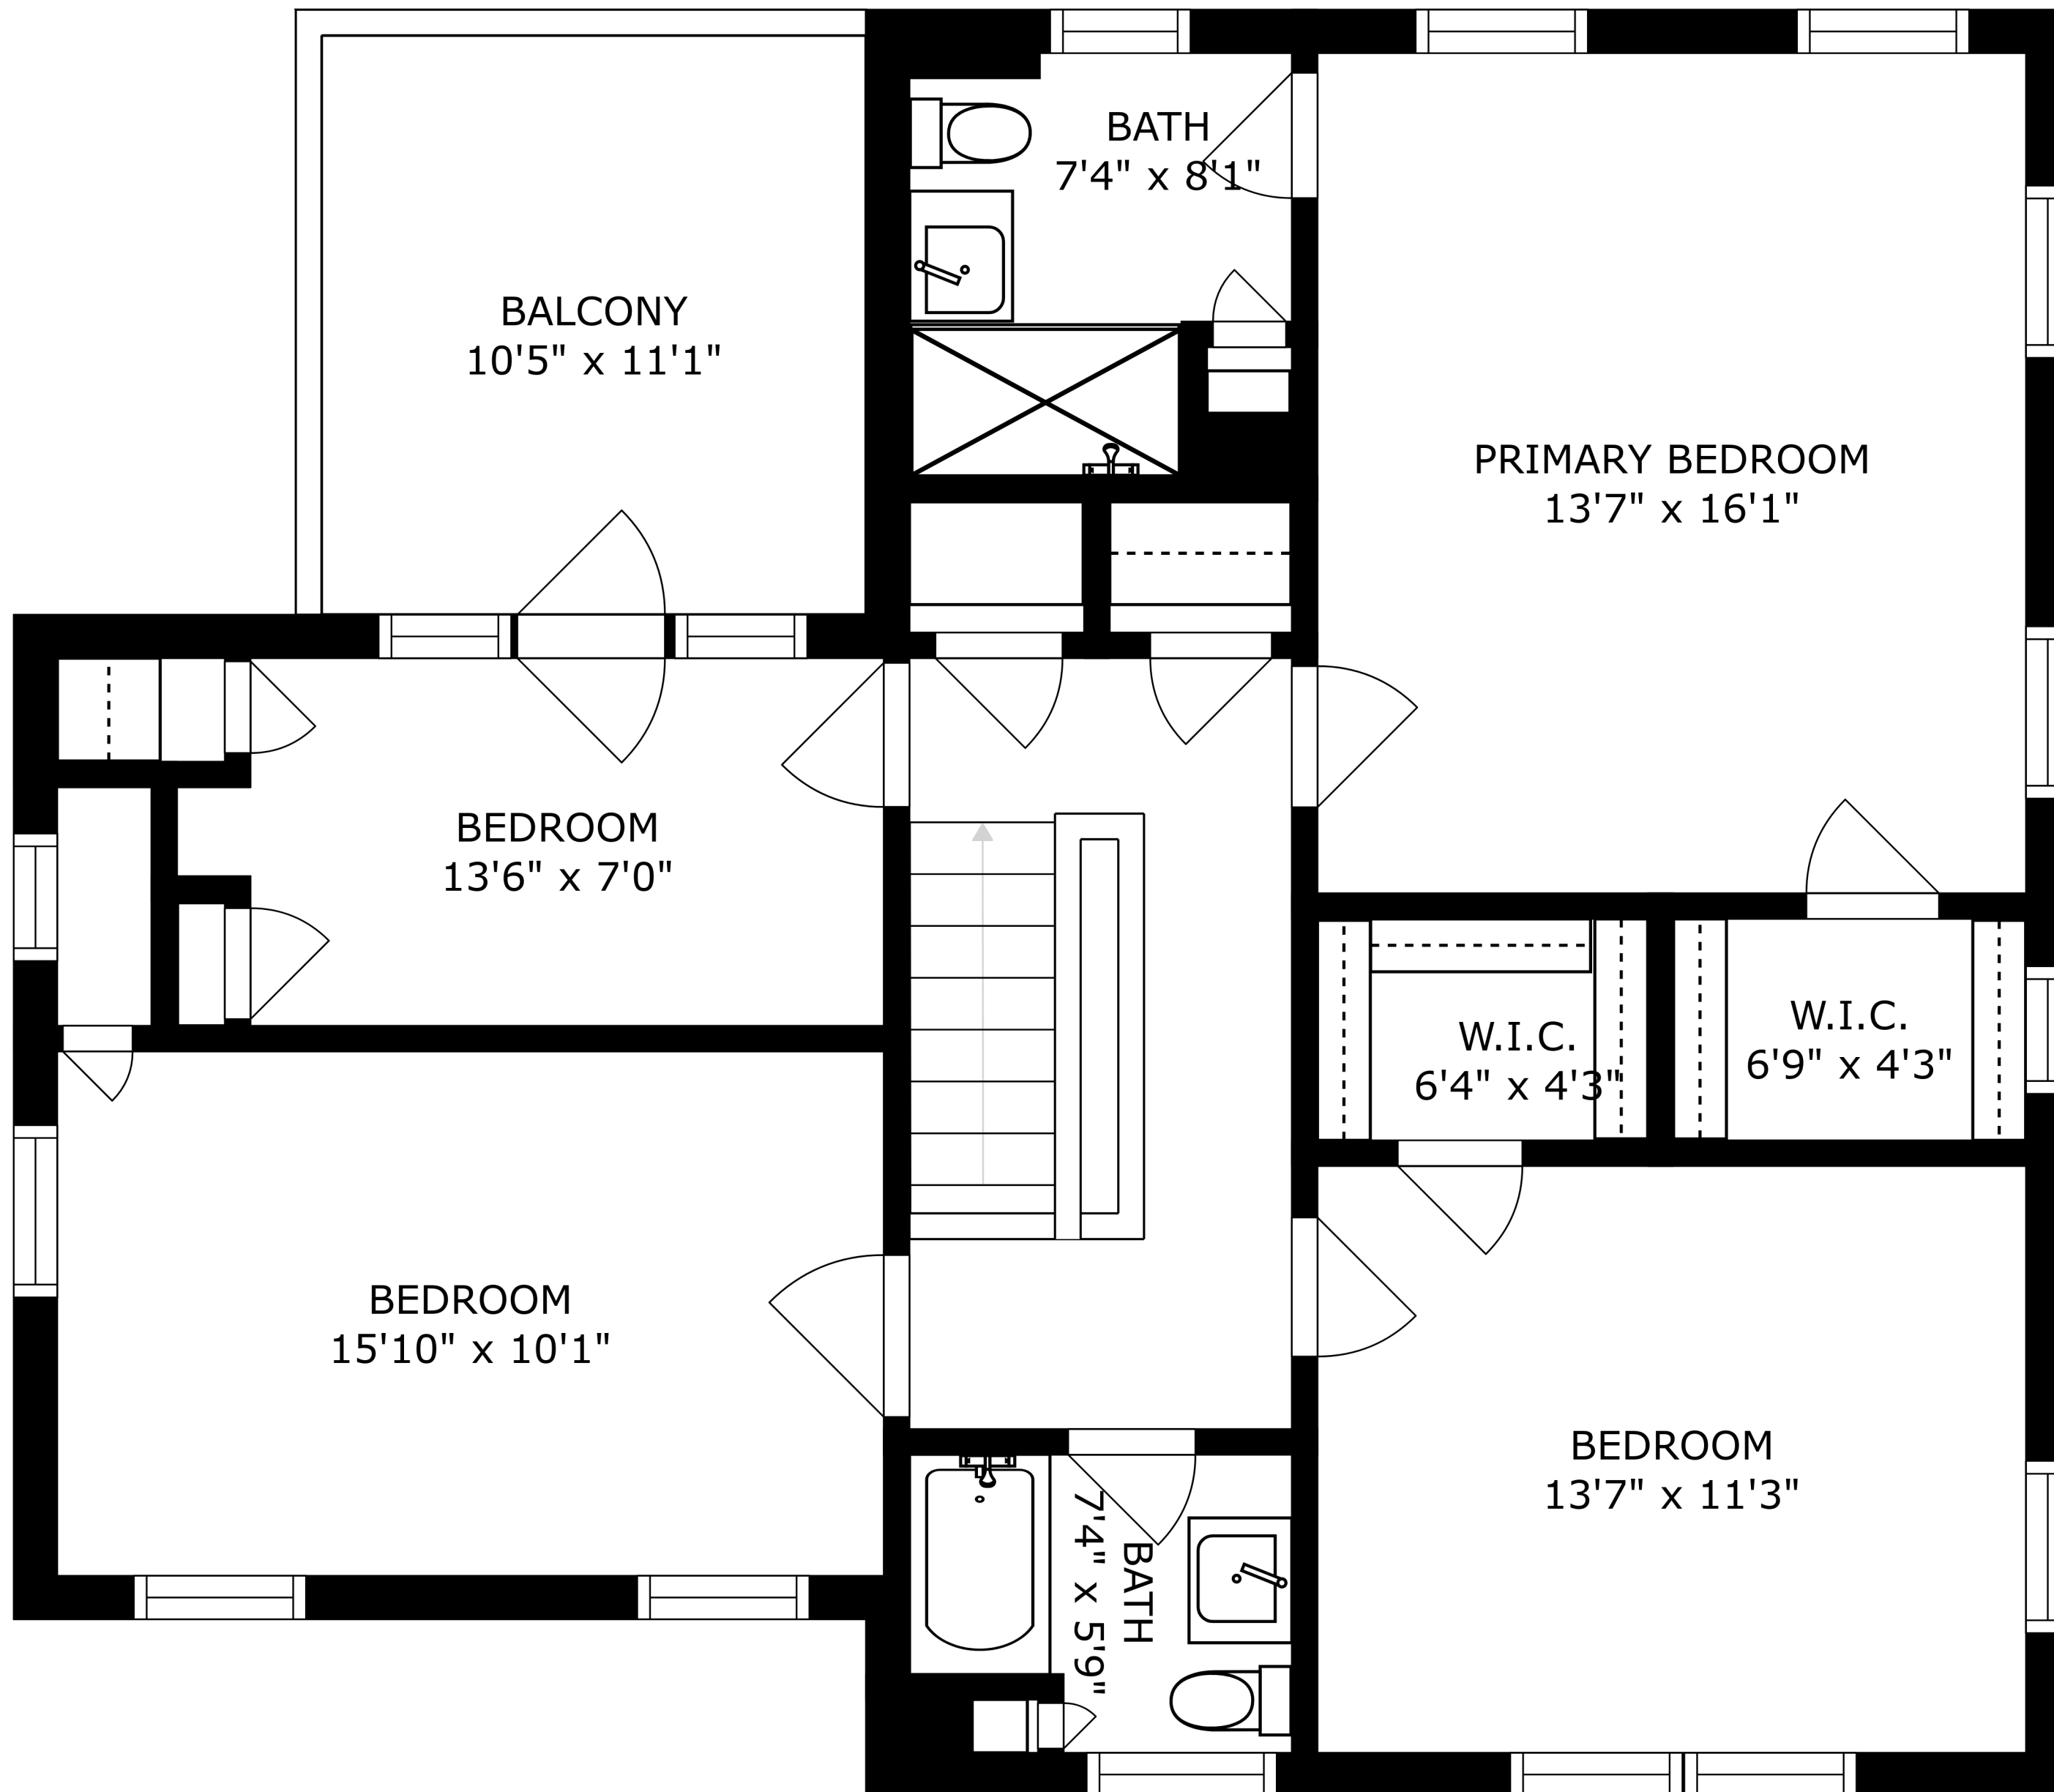

SIZES AND DIMENSIONS ARE APPROXIMATE, ACTUAL MAY VARY.

SIZES AND DIMENSIONS ARE APPROXIMATE, ACTUAL MAY VARY.

SIZES AND DIMENSIONS ARE APPROXIMATE, ACTUAL MAY VARY.

LAUNDRY
12'6" x 10'1"

ELECTRICAL ROOM
18'11" x 11'8"

RECREATION ROOM
20'1" x 22'9"