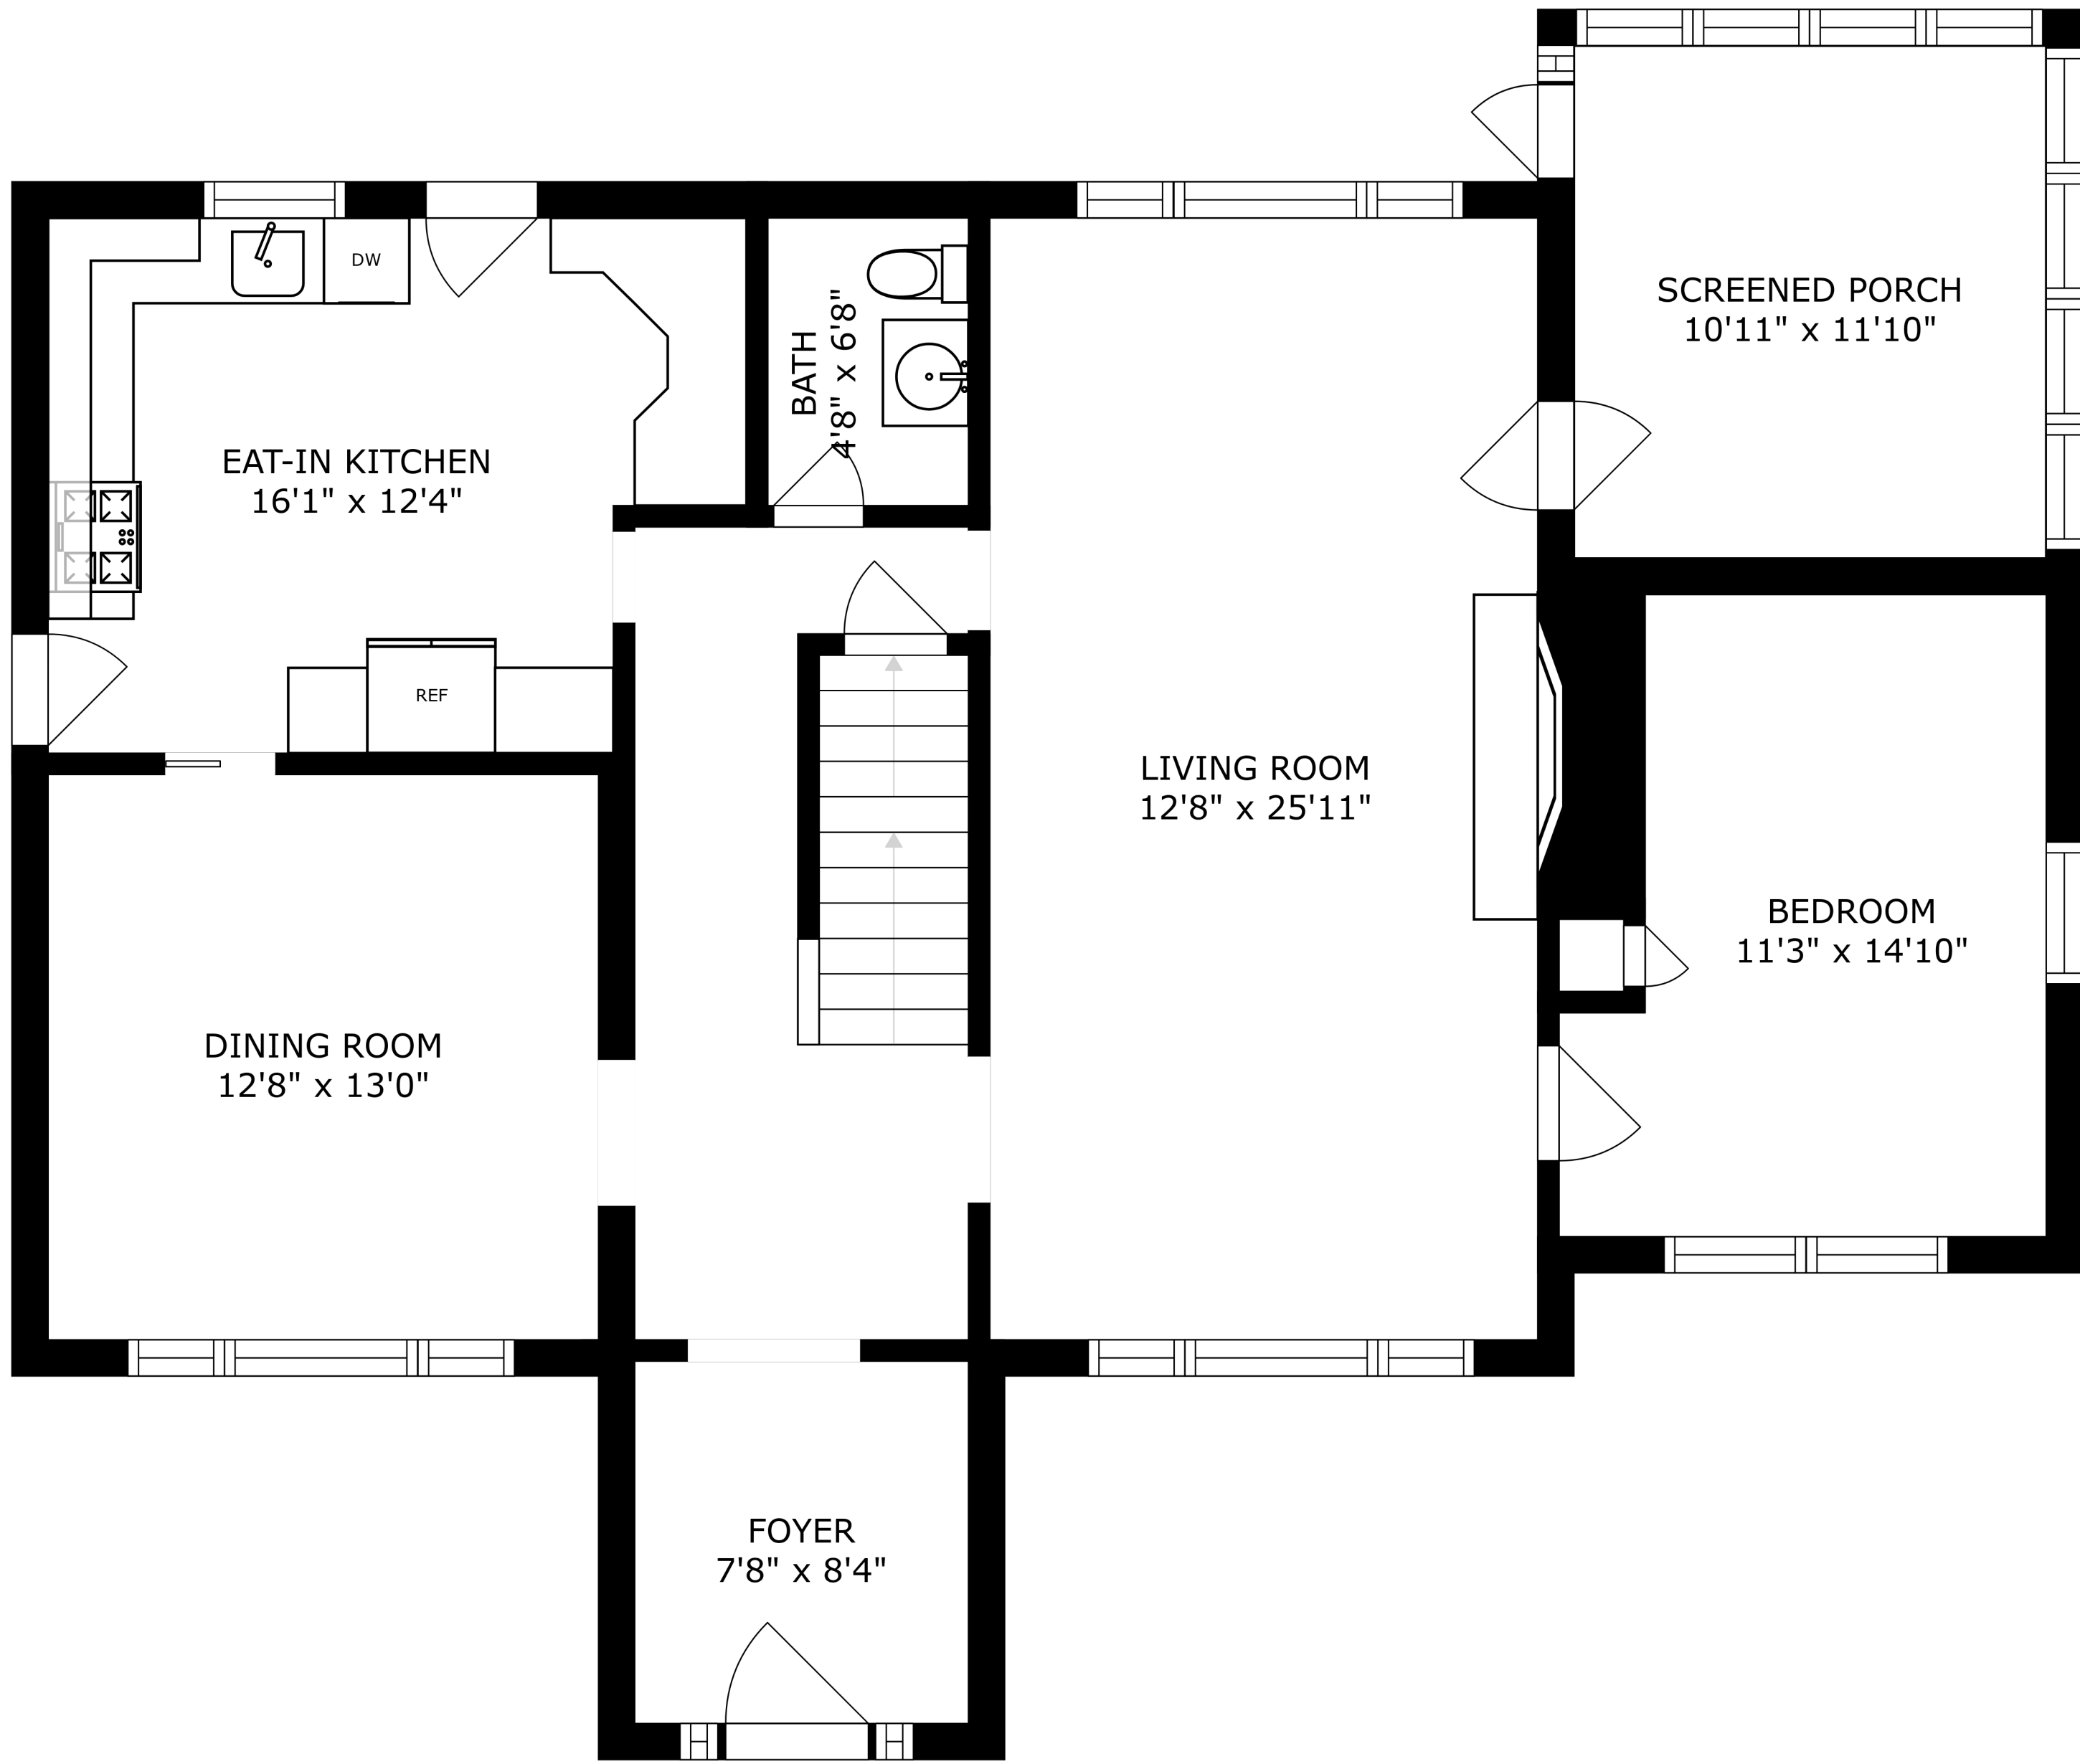

FLOOR 2

FLOOR 3

FLOOR 1

FLOOR 4

PRIMARY BEDROOM  
17'10" x 15'4"

PRIMARY BATH  
12'2" x 15'0"

BATH  
3'3" x 5'3"

BEDROOM  
11'8" x 11'7"

BEDROOM  
12'8" x 9'0"

BEDROOM  
13'0" x 10'2"

BEDROOM  
12'8" x 13'5"

BATH  
9'1" x 5'11"

BATH  
7'8" x 6'4"

SIZES AND DIMENSIONS ARE APPROXIMATE, ACTUAL MAY VARY.

RECREATION ROOM  
34'4" x 12'4"

UNFINISHED BASEMENT