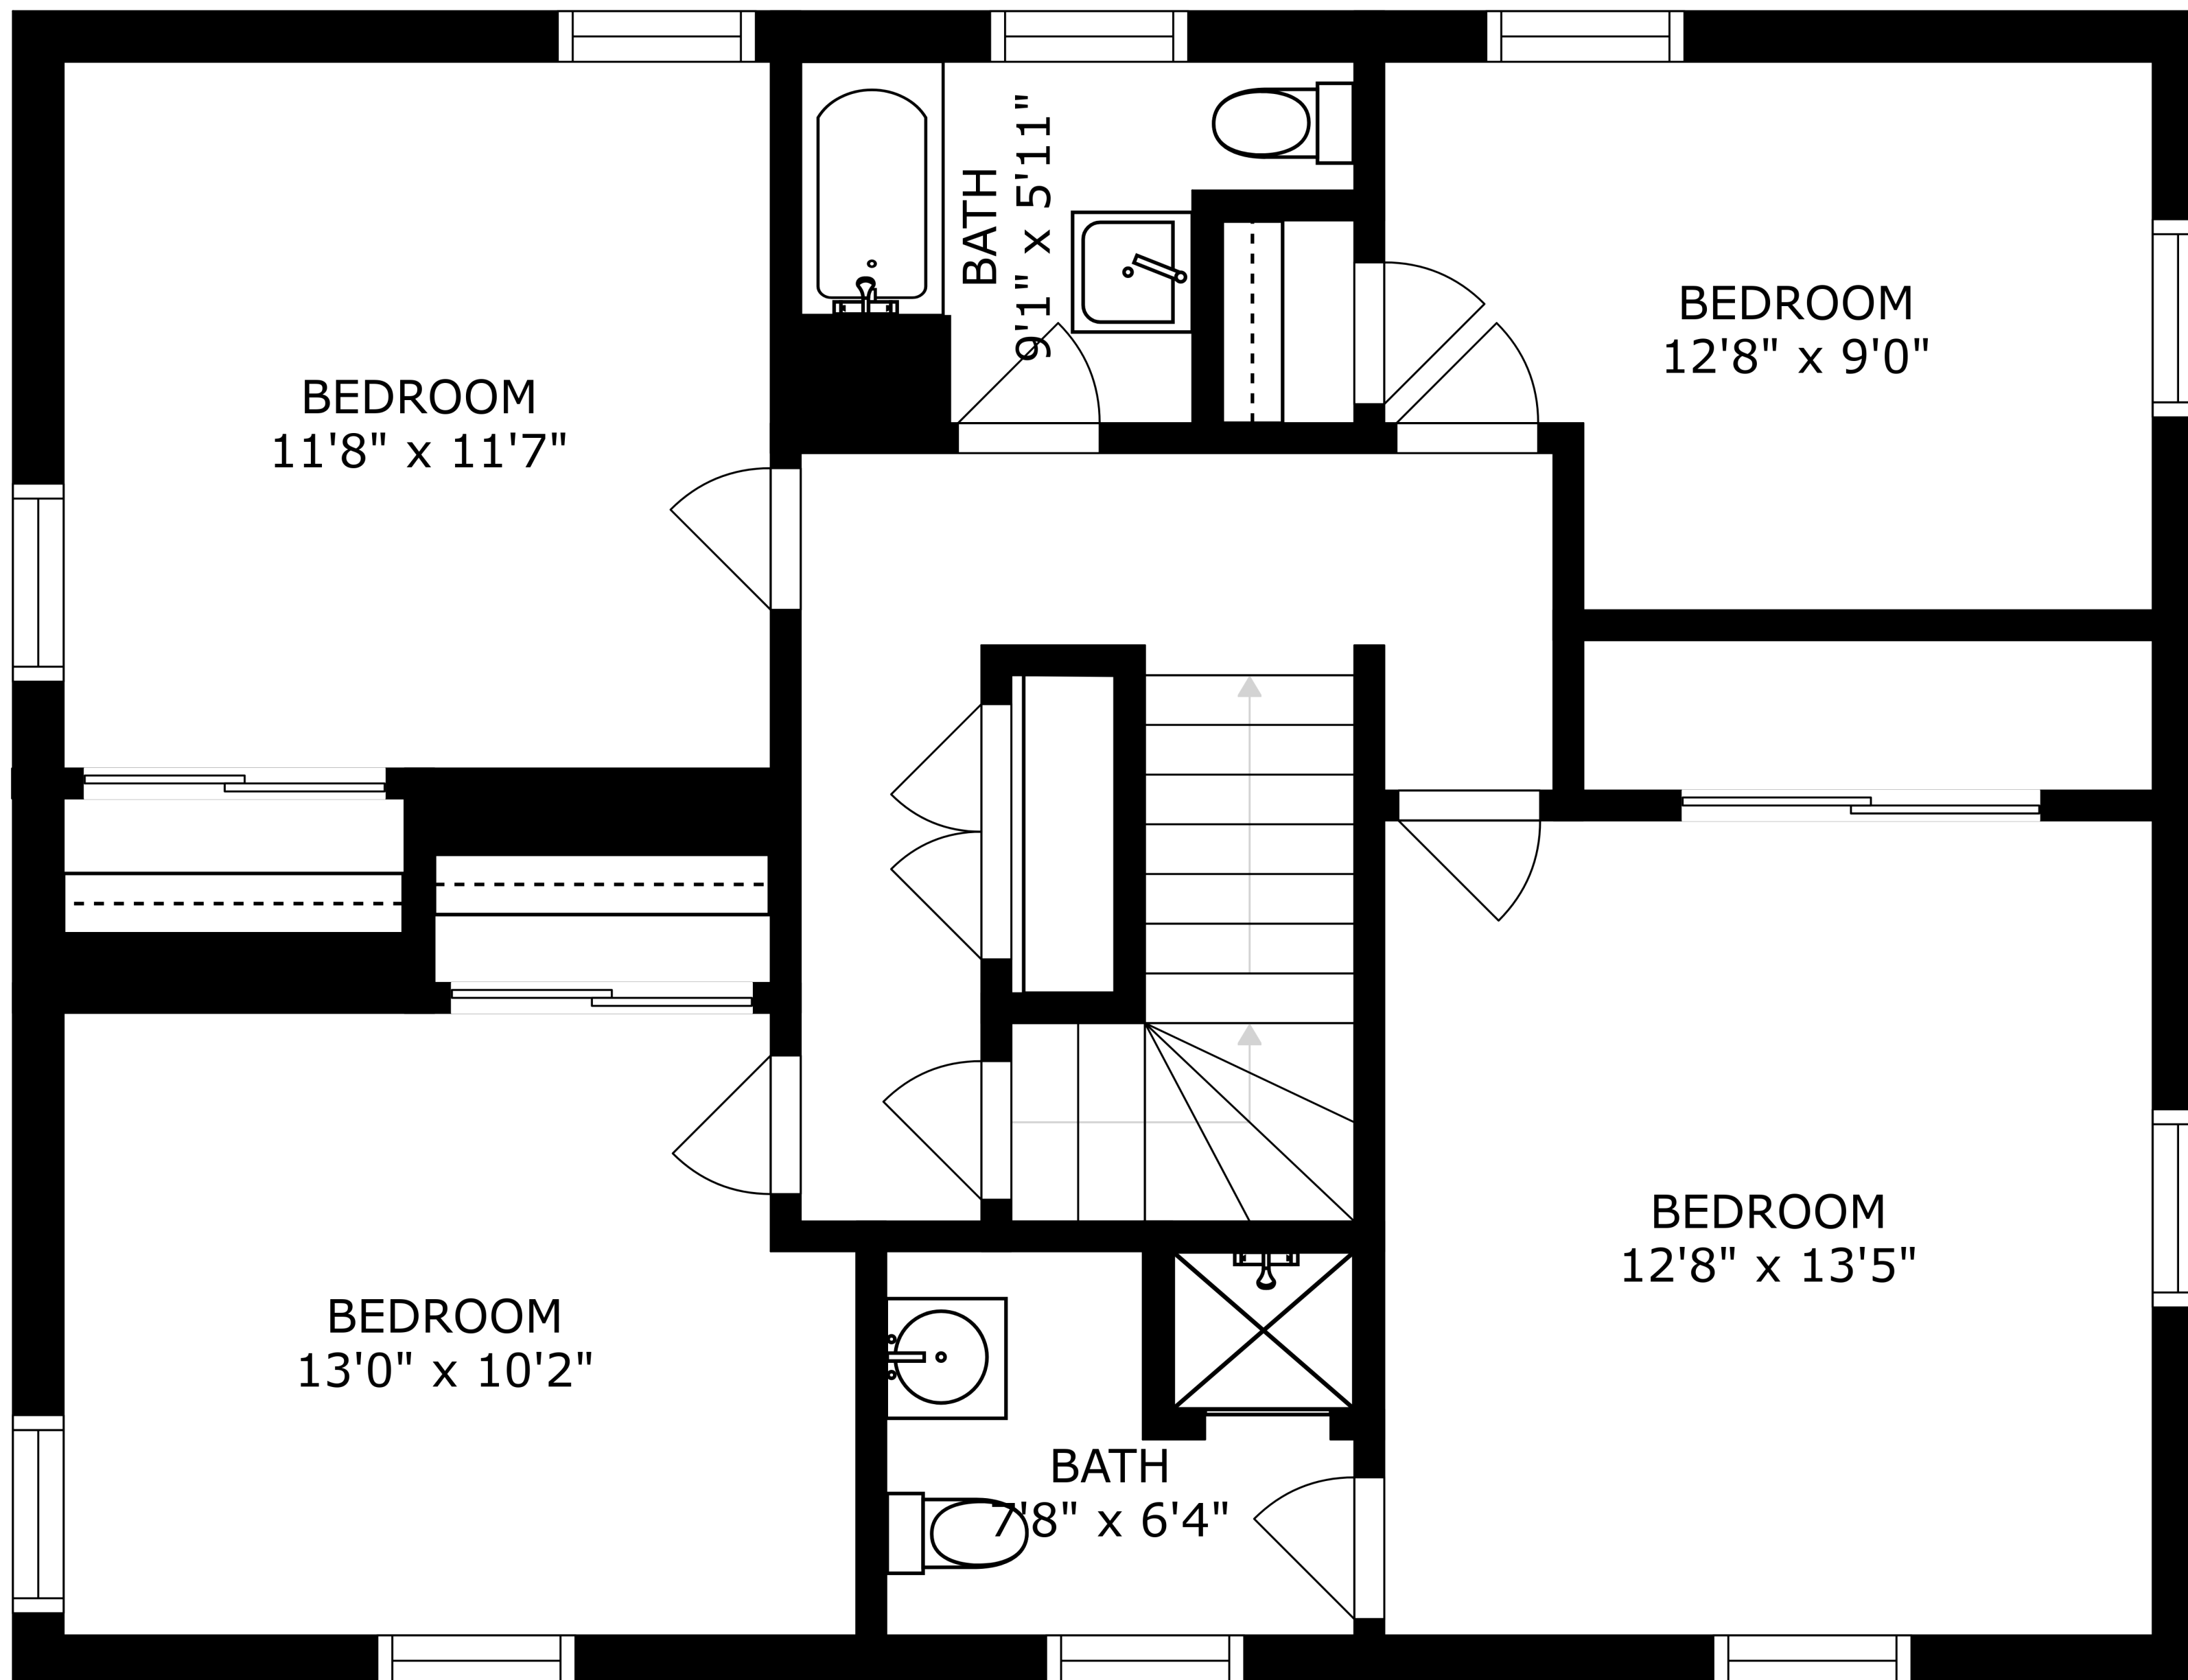

FLOOR 2

FLOOR 3

FLOOR 1

FLOOR 4

PRIMARY BEDROOM  
17'10" x 15'4"

PRIMARY BATH  
12'2" x 15'0"

BATH  
3'3" x 5'3"

BEDROOM  
11'8" x 11'7"

BEDROOM  
12'8" x 9'0"

BEDROOM  
13'0" x 10'2"

BEDROOM  
12'8" x 13'5"

BATH  
9'1" x 5'11"

BATH  
7'8" x 6'4"

SIZES AND DIMENSIONS ARE APPROXIMATE, ACTUAL MAY VARY.

RECREATION ROOM  
34'4" x 12'4"

UNFINISHED BASEMENT