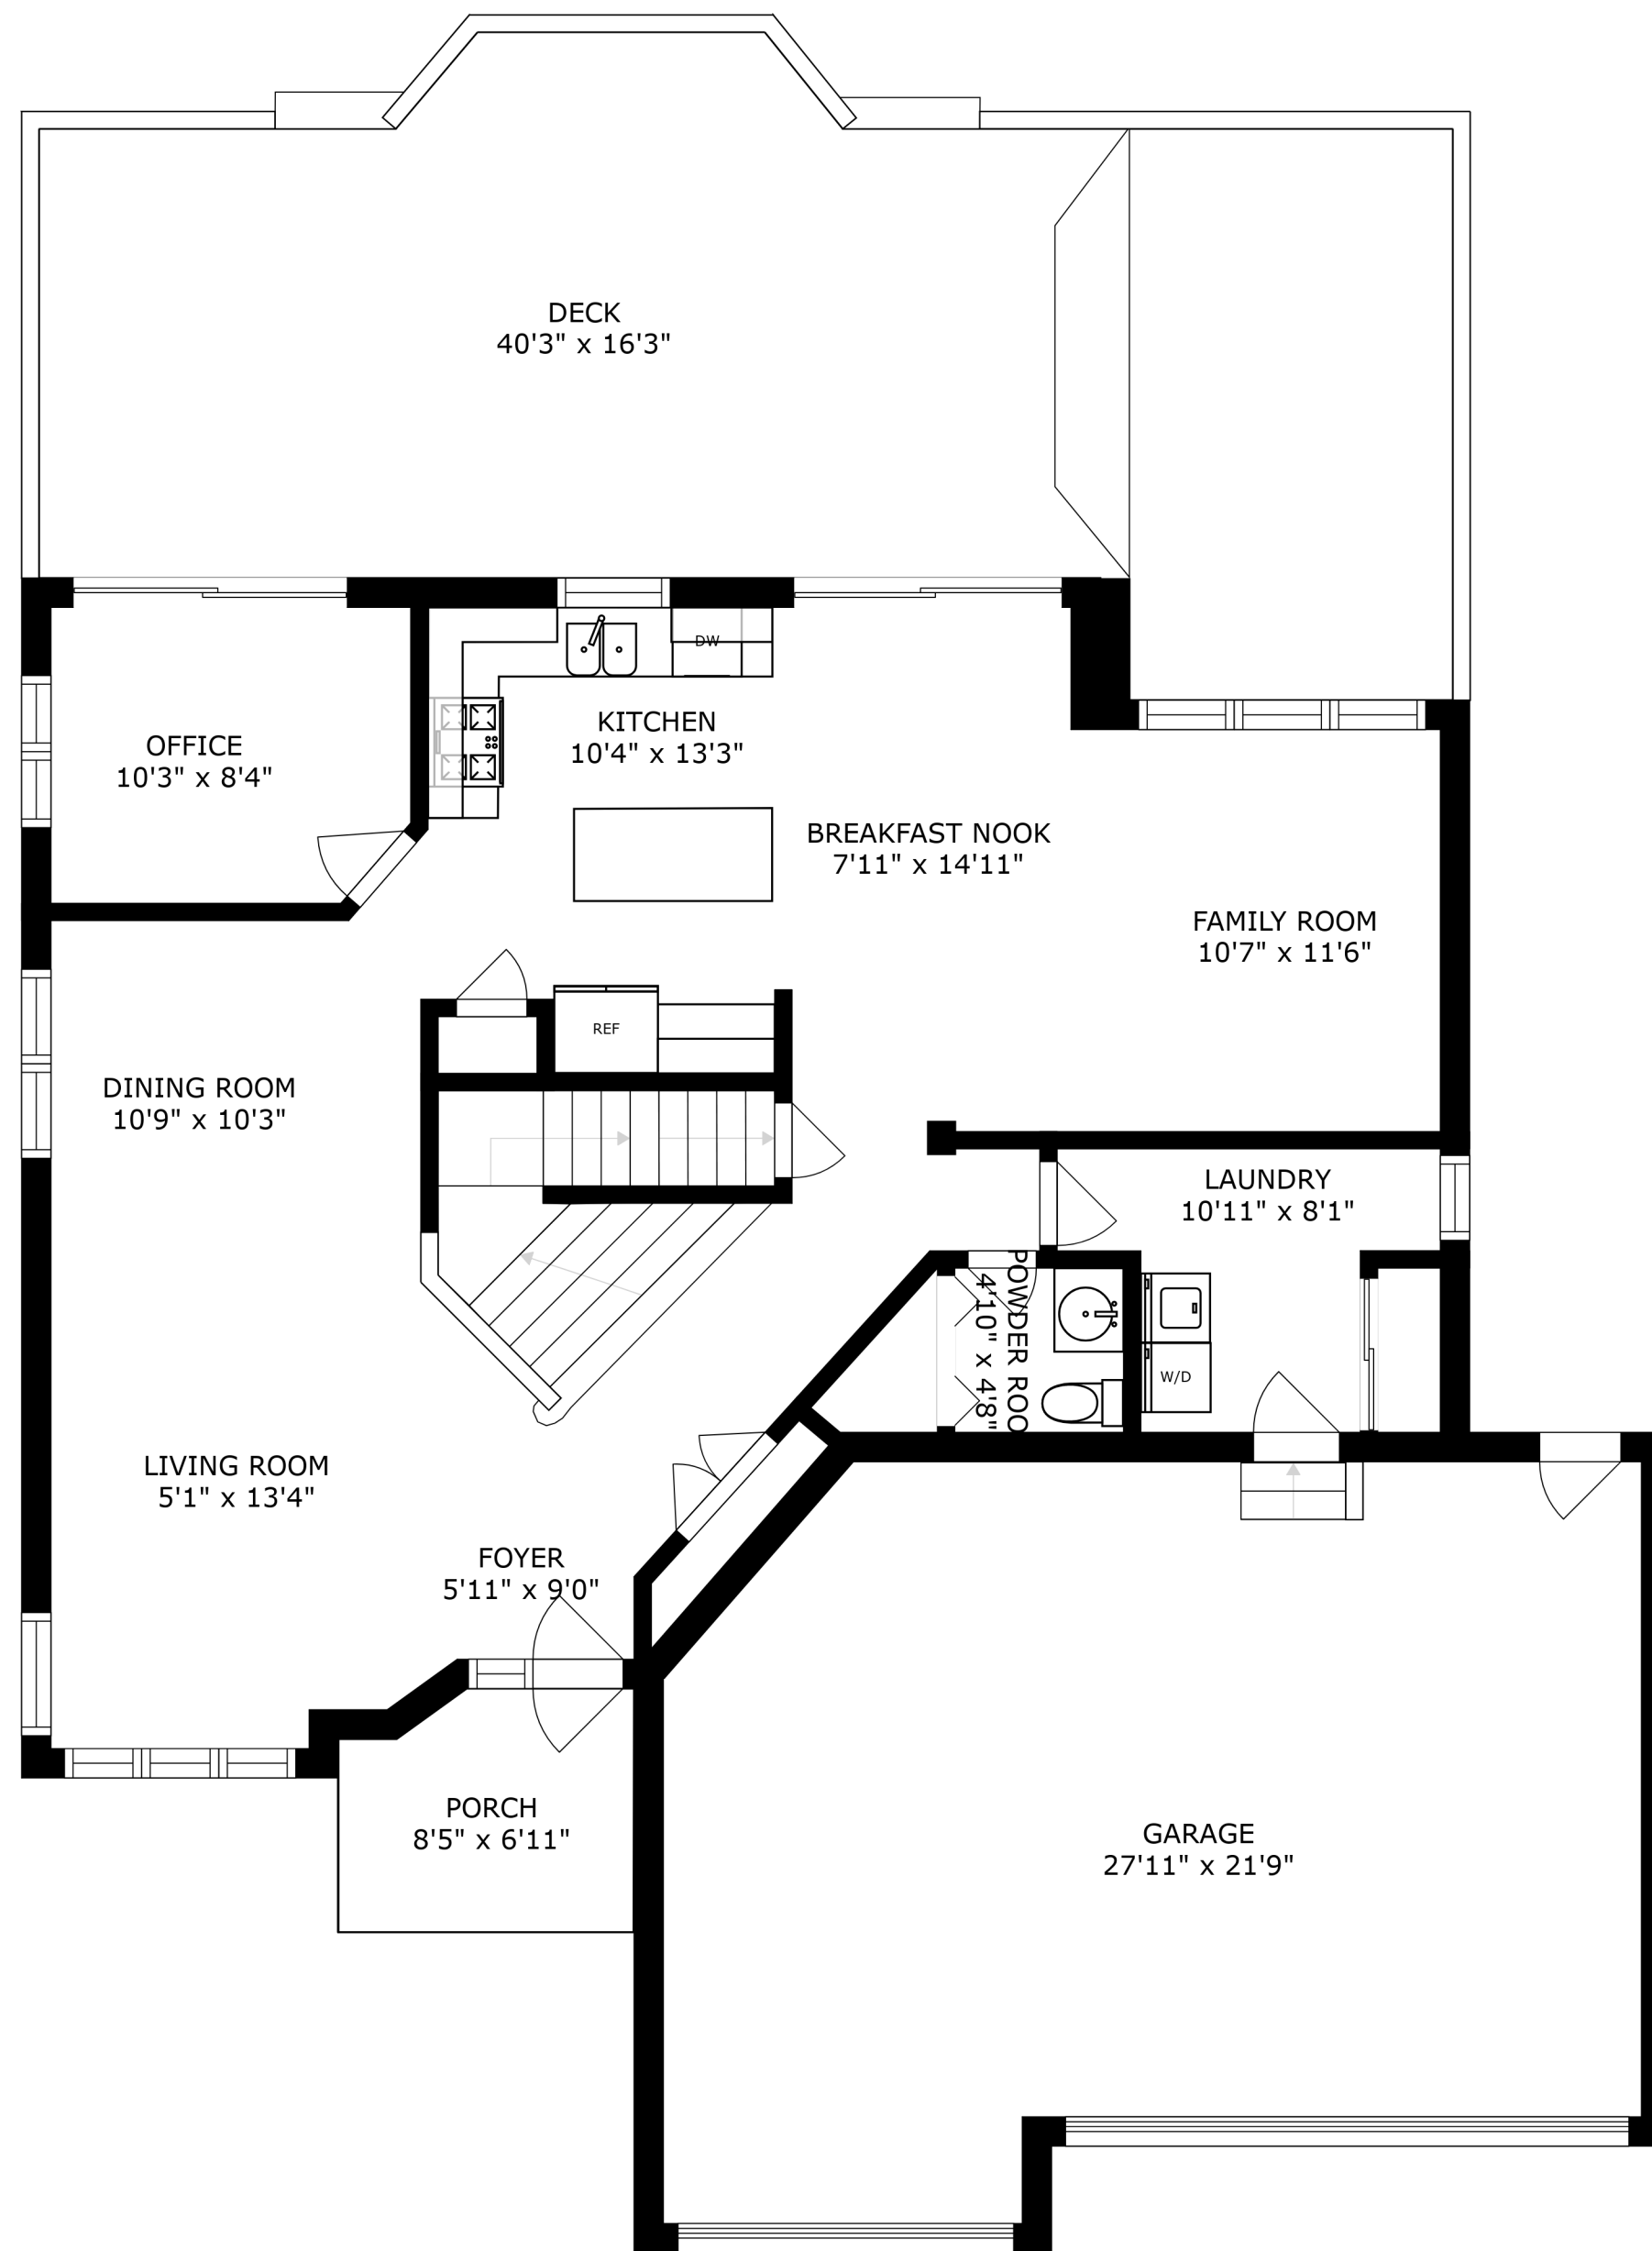

SIZES AND DIMENSIONS ARE APPROXIMATE, ACTUAL MAY VARY.

SIZES AND DIMENSIONS ARE APPROXIMATE, ACTUAL MAY VARY.

SIZES AND DIMENSIONS ARE APPROXIMATE, ACTUAL MAY VARY.

RECREATION ROOM  
38'0" x 25'1"

SIZES AND DIMENSIONS ARE APPROXIMATE, ACTUAL MAY VARY.