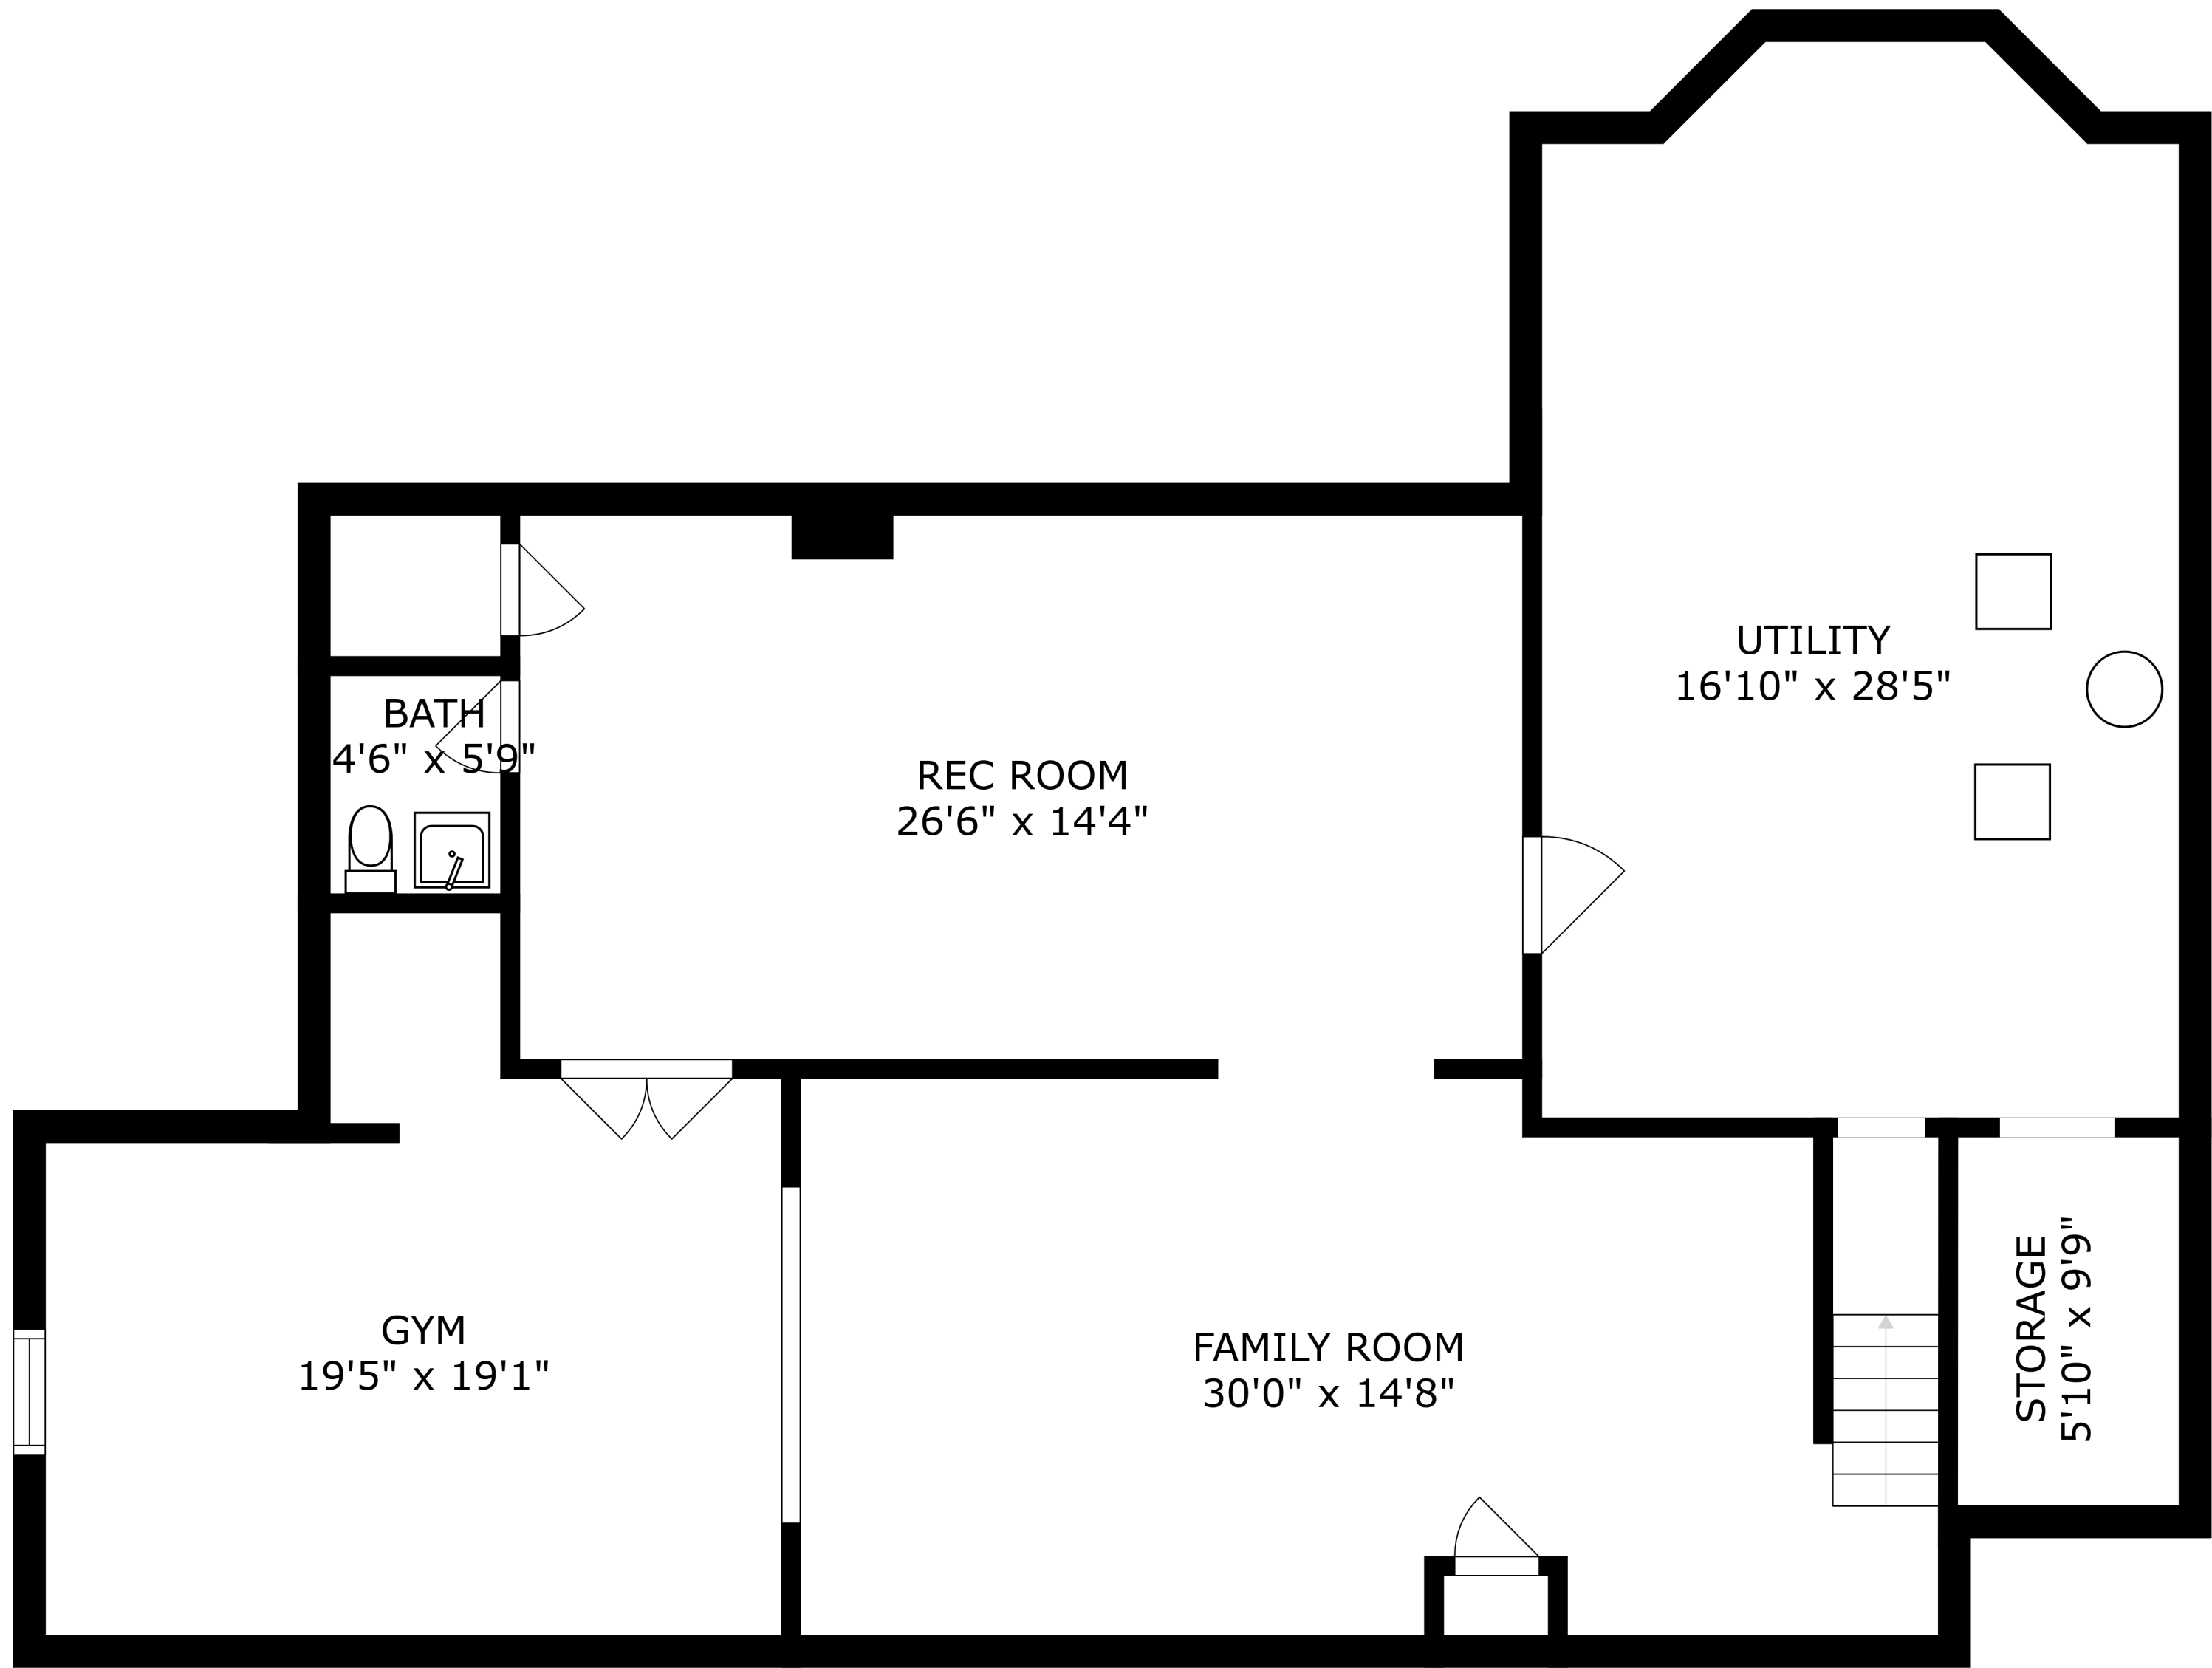

FLOOR 3

868 MCCORMICK DR. LAKE FOREST, IL 60045 - LEVEL 3

FLOOR 1

868 MCCORMICK DR. LAKE FOREST, IL 60045 - LEVEL 1

FLOOR 2

868 MCCORMICK DR. LAKE FOREST, IL 60045 - LEVEL 2

SIZES AND DIMENSIONS ARE APPROXIMATE, ACTUAL MAY VARY.

868 MCCORMICK DR. LAKE FOREST, IL 60045 - LEVEL 3

SIZES AND DIMENSIONS ARE APPROXIMATE, ACTUAL MAY VARY.

868 MCCORMICK DR. LAKE FOREST, IL 60045 - LEVEL 2

SIZES AND DIMENSIONS ARE APPROXIMATE, ACTUAL MAY VARY.

868 MCCORMICK DR. LAKE FOREST, IL 60045 - LEVEL 1

SIZES AND DIMENSIONS ARE APPROXIMATE, ACTUAL MAY VARY.