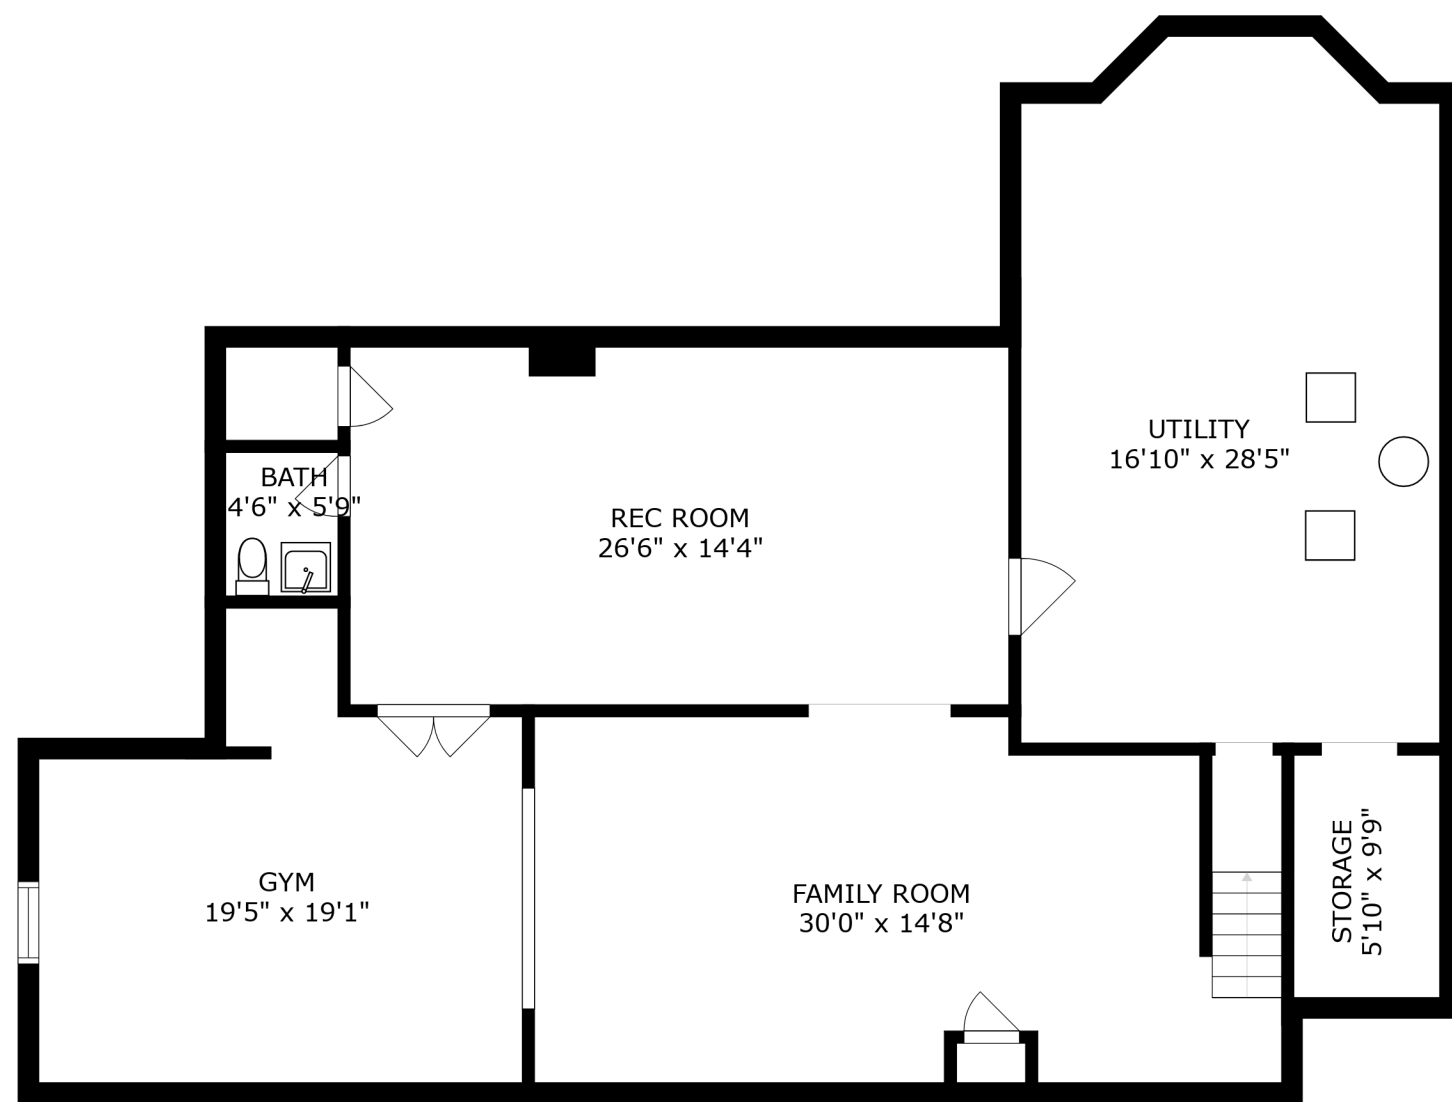

FLOOR 3

868 MCCORMICK DR. LAKE FOREST, IL 60045 - LEVEL 3

FLOOR 1

868 MCCORMICK DR. LAKE FOREST, IL 60045 - LEVEL 1

FLOOR 2

868 MCCORMICK DR. LAKE FOREST, IL 60045 - LEVEL 2

SIZES AND DIMENSIONS ARE APPROXIMATE, ACTUAL MAY VARY.

868 MCCORMICK DR. LAKE FOREST, IL 60045 - LEVEL 3

SIZES AND DIMENSIONS ARE APPROXIMATE, ACTUAL MAY VARY.

868 MCCORMICK DR. LAKE FOREST, IL 60045 - LEVEL 2

SIZES AND DIMENSIONS ARE APPROXIMATE, ACTUAL MAY VARY.

868 MCCORMICK DR. LAKE FOREST, IL 60045 - LEVEL 1

SIZES AND DIMENSIONS ARE APPROXIMATE, ACTUAL MAY VARY.