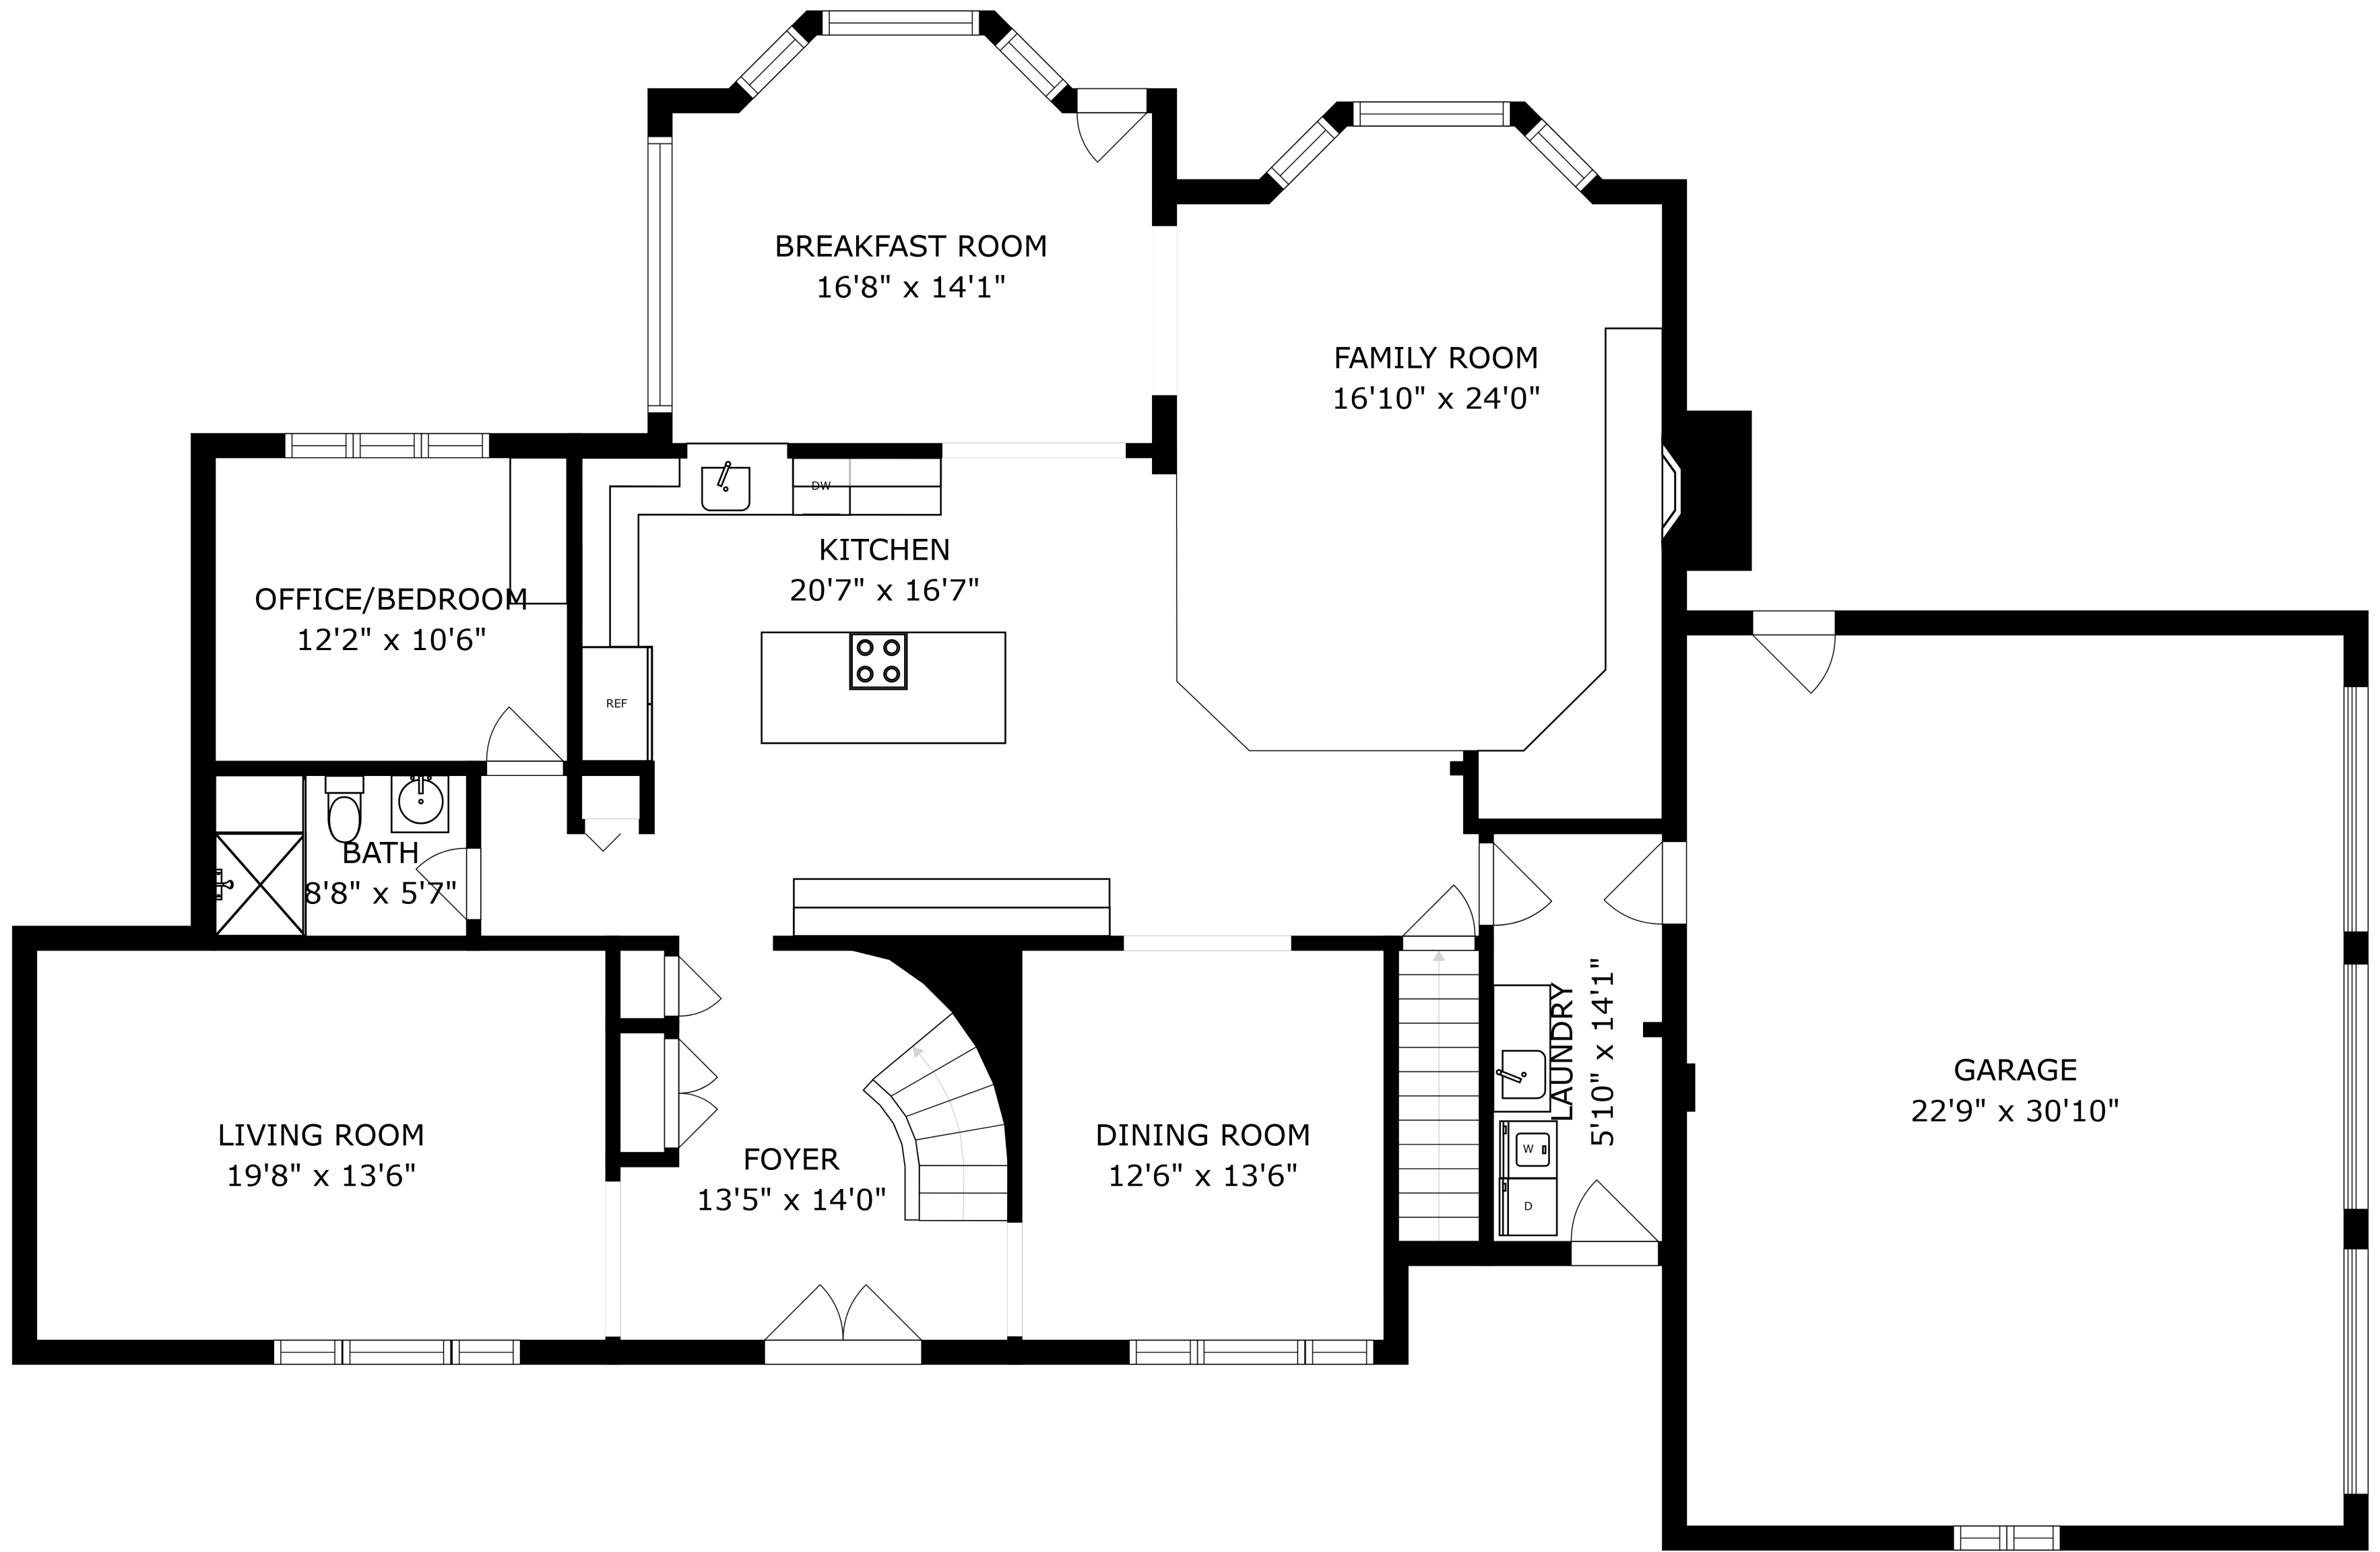

FLOOR 3

868 MCCORMICK DR. LAKE FOREST, IL 60045 - LEVEL 3

FLOOR 1

868 MCCORMICK DR. LAKE FOREST, IL 60045 - LEVEL 1

FLOOR 2

868 MCCORMICK DR. LAKE FOREST, IL 60045 - LEVEL 2

SIZES AND DIMENSIONS ARE APPROXIMATE, ACTUAL MAY VARY.

868 MCCORMICK DR. LAKE FOREST, IL 60045 - LEVEL 3

SIZES AND DIMENSIONS ARE APPROXIMATE, ACTUAL MAY VARY.

868 MCCORMICK DR. LAKE FOREST, IL 60045 - LEVEL 2

SIZES AND DIMENSIONS ARE APPROXIMATE, ACTUAL MAY VARY.

868 MCCORMICK DR. LAKE FOREST, IL 60045 - LEVEL 1

SIZES AND DIMENSIONS ARE APPROXIMATE, ACTUAL MAY VARY.