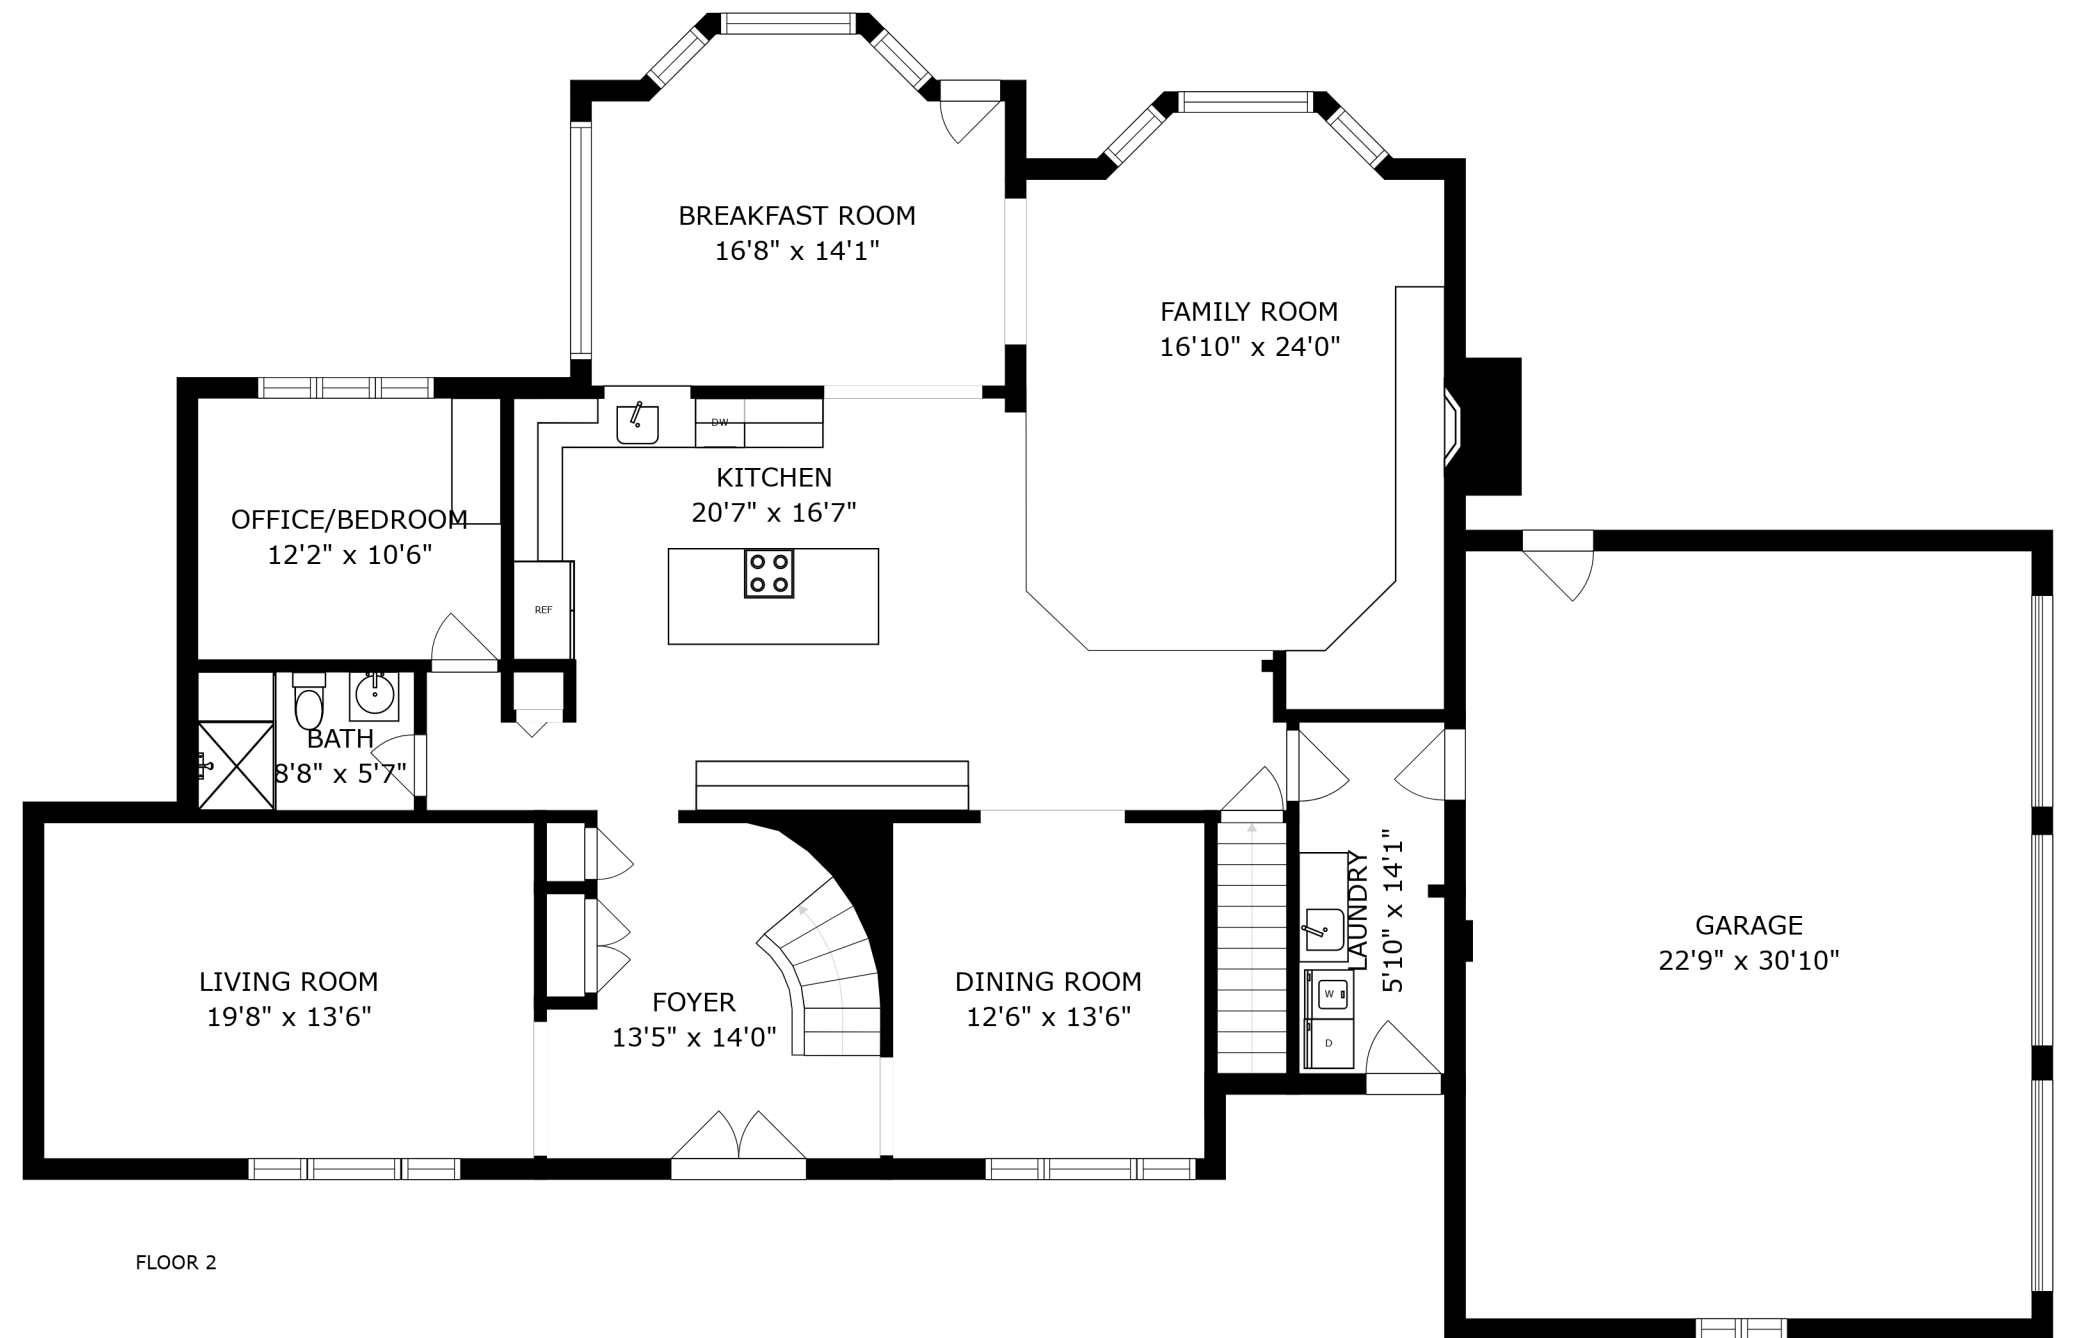

FLOOR 3

868 MCCORMICK DR. LAKE FOREST, IL 60045 - LEVEL 3

FLOOR 1

868 MCCORMICK DR. LAKE FOREST, IL 60045 - LEVEL 1

FLOOR 2

868 MCCORMICK DR. LAKE FOREST, IL 60045 - LEVEL 2

SIZES AND DIMENSIONS ARE APPROXIMATE, ACTUAL MAY VARY.

868 MCCORMICK DR. LAKE FOREST, IL 60045 - LEVEL 3

SIZES AND DIMENSIONS ARE APPROXIMATE, ACTUAL MAY VARY.

868 MCCORMICK DR. LAKE FOREST, IL 60045 - LEVEL 2

SIZES AND DIMENSIONS ARE APPROXIMATE, ACTUAL MAY VARY.

868 MCCORMICK DR. LAKE FOREST, IL 60045 - LEVEL 1

SIZES AND DIMENSIONS ARE APPROXIMATE, ACTUAL MAY VARY.