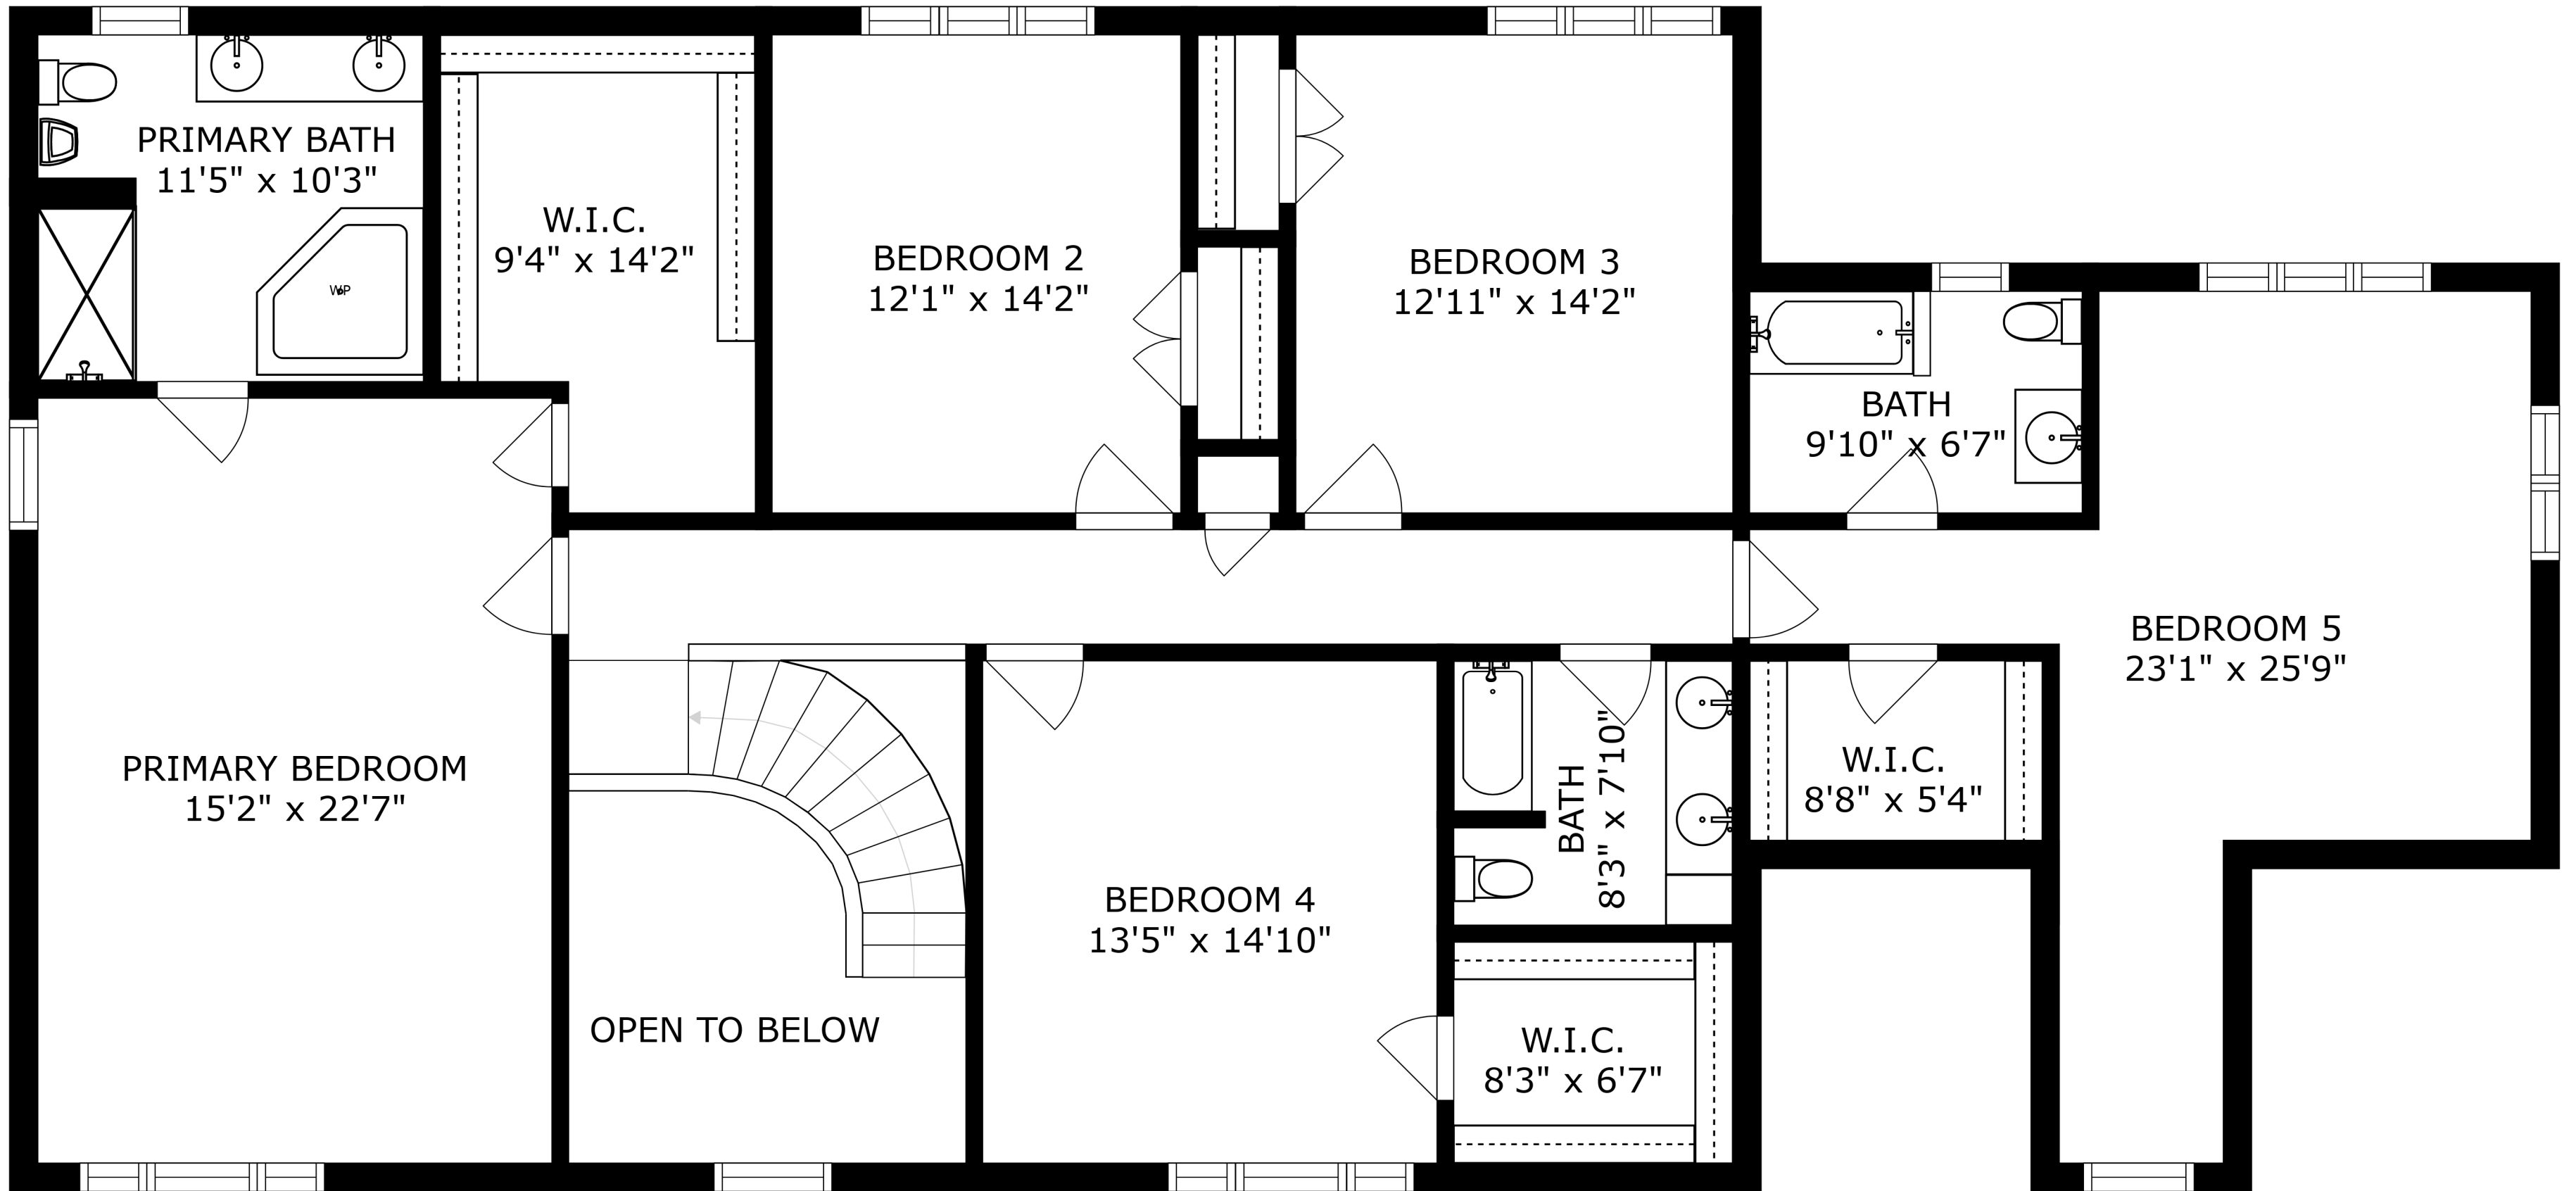

FLOOR 3

868 MCCORMICK DR. LAKE FOREST, IL 60045 - LEVEL 3

FLOOR 1

868 MCCORMICK DR. LAKE FOREST, IL 60045 - LEVEL 1

FLOOR 2

868 MCCORMICK DR. LAKE FOREST, IL 60045 - LEVEL 2

SIZES AND DIMENSIONS ARE APPROXIMATE, ACTUAL MAY VARY.

868 MCCORMICK DR. LAKE FOREST, IL 60045 - LEVEL 3

SIZES AND DIMENSIONS ARE APPROXIMATE, ACTUAL MAY VARY.

868 MCCORMICK DR. LAKE FOREST, IL 60045 - LEVEL 2

SIZES AND DIMENSIONS ARE APPROXIMATE, ACTUAL MAY VARY.

868 MCCORMICK DR. LAKE FOREST, IL 60045 - LEVEL 1

SIZES AND DIMENSIONS ARE APPROXIMATE, ACTUAL MAY VARY.