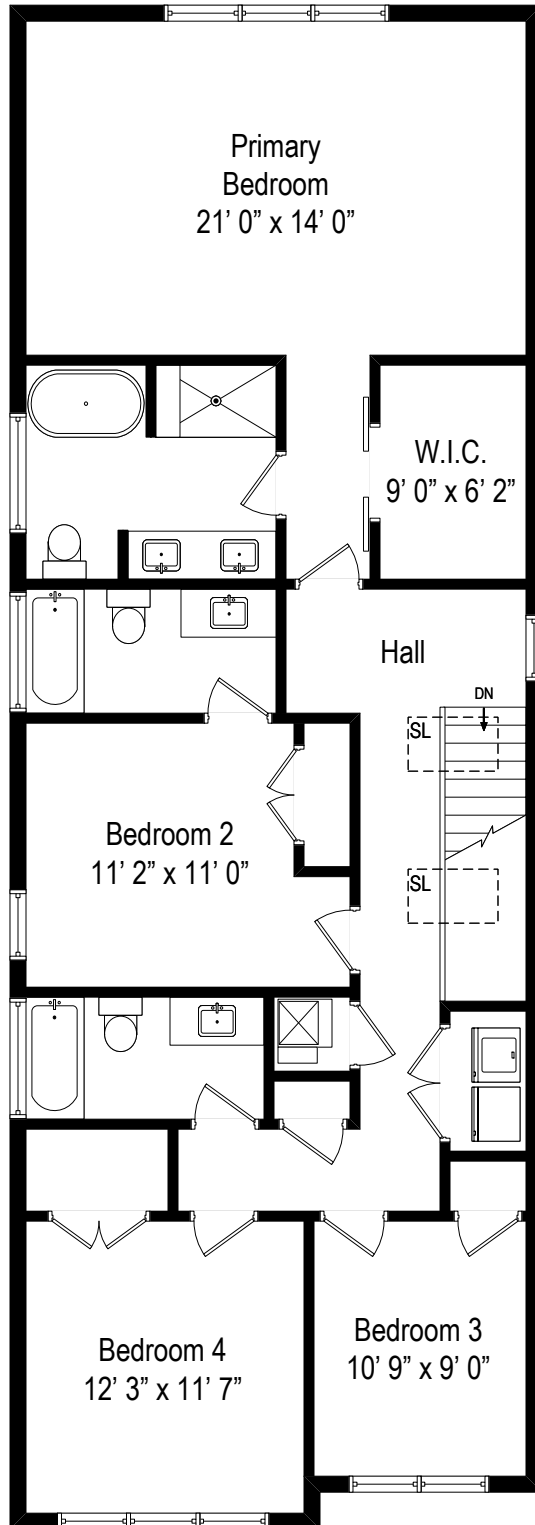

5152 N Keeler - Chicago, IL 60632

First Level

All dimensions are approximate. This plan is for marketing purposes only.

5152 N Keeler - Chicago, IL 60632

Second Level

All dimensions are approximate. This plan is for marketing purposes only.

5152 N Keeler - Chicago, IL 60632

Lower Level

All dimensions are approximate. This plan is for marketing purposes only.

# Lower Level