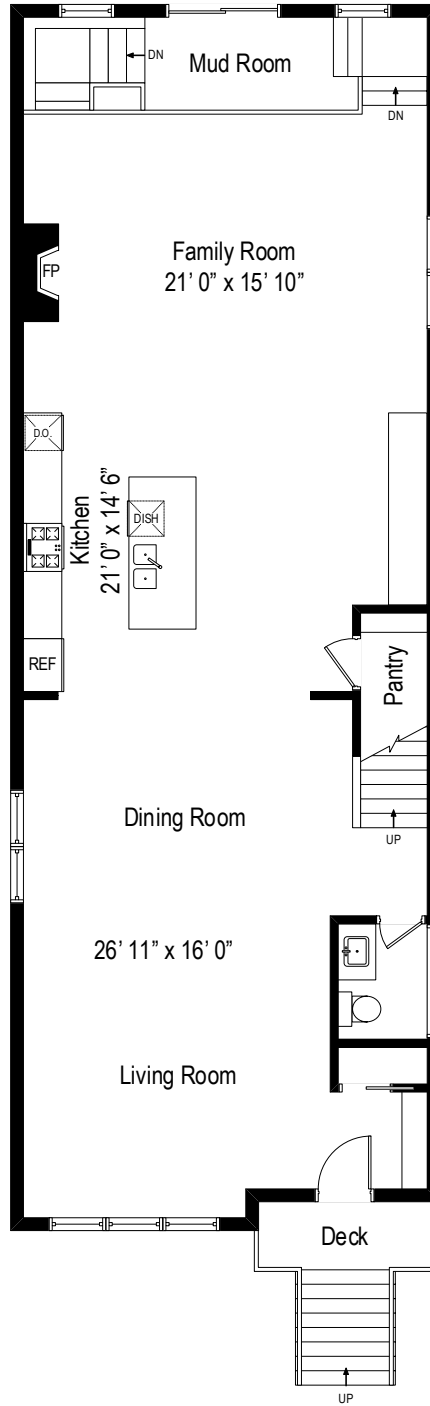

First Level