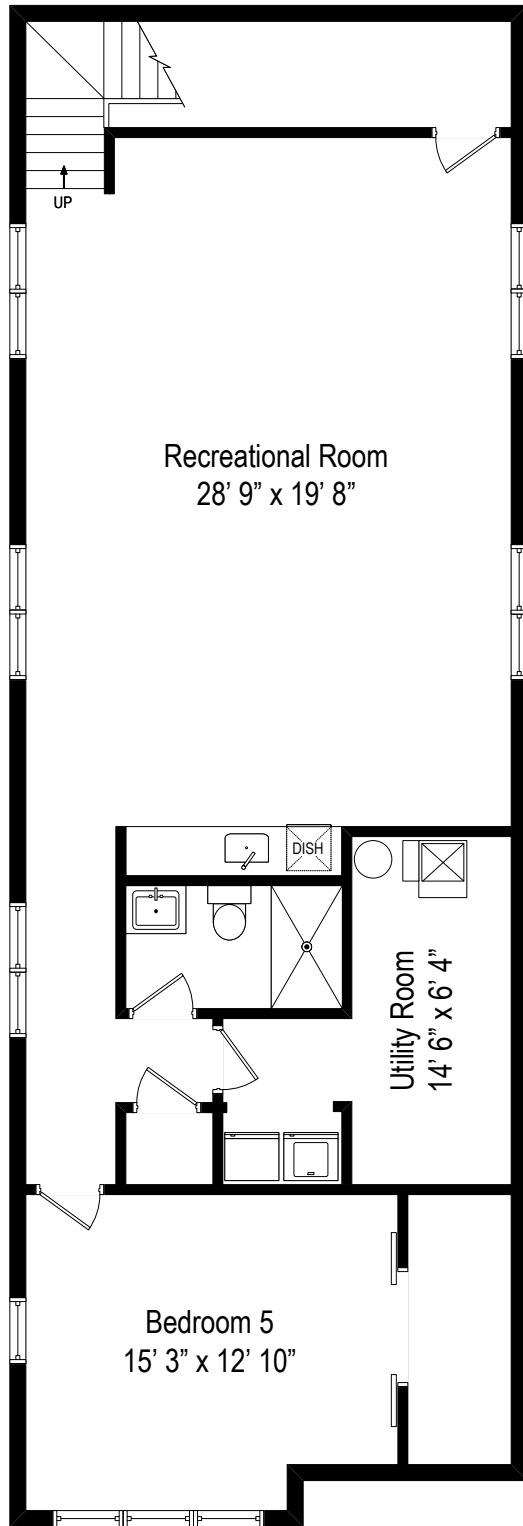

5152 N Keeler - Chicago, IL 60632

First Level

All dimensions are approximate. This plan is for marketing purposes only.

5152 N Keeler - Chicago, IL 60632

Second Level

All dimensions are approximate. This plan is for marketing purposes only.

5152 N Keeler - Chicago, IL 60632

Lower Level

All dimensions are approximate. This plan is for marketing purposes only.

# Lower Level