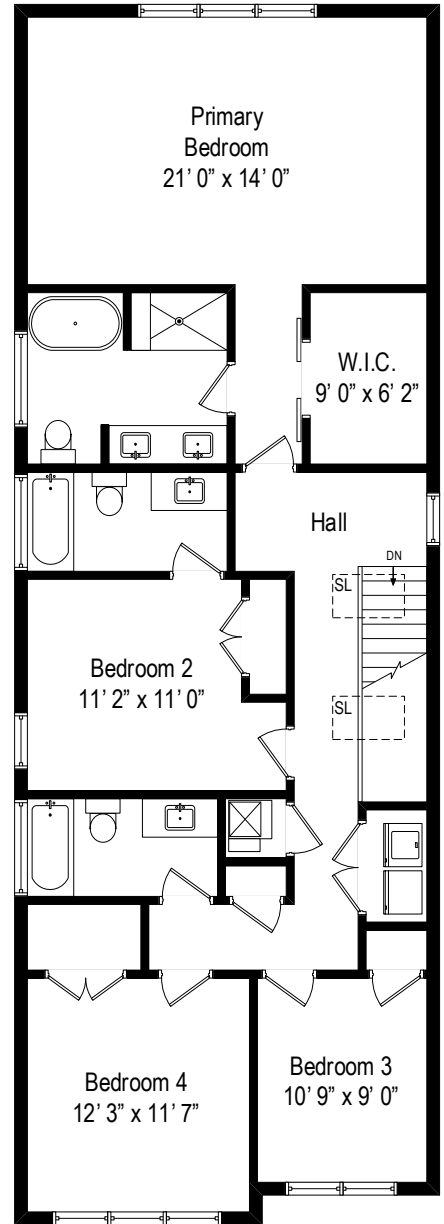

Second Level

5152 N Keeler - Chicago, IL 60632