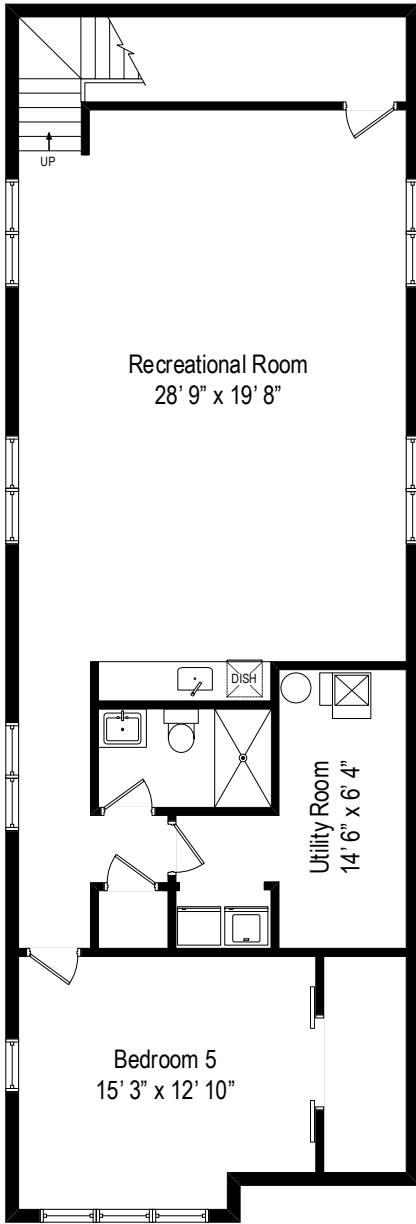

5152 N Keeler - Chicago, IL 60632

First Level

All dimensions are approximate. This plan is for marketing purposes only.

5152 N Keeler - Chicago, IL 60632

Second Level

All dimensions are approximate. This plan is for marketing purposes only.

5152 N Keeler - Chicago, IL 60632

Lower Level

All dimensions are approximate. This plan is for marketing purposes only.

# Lower Level