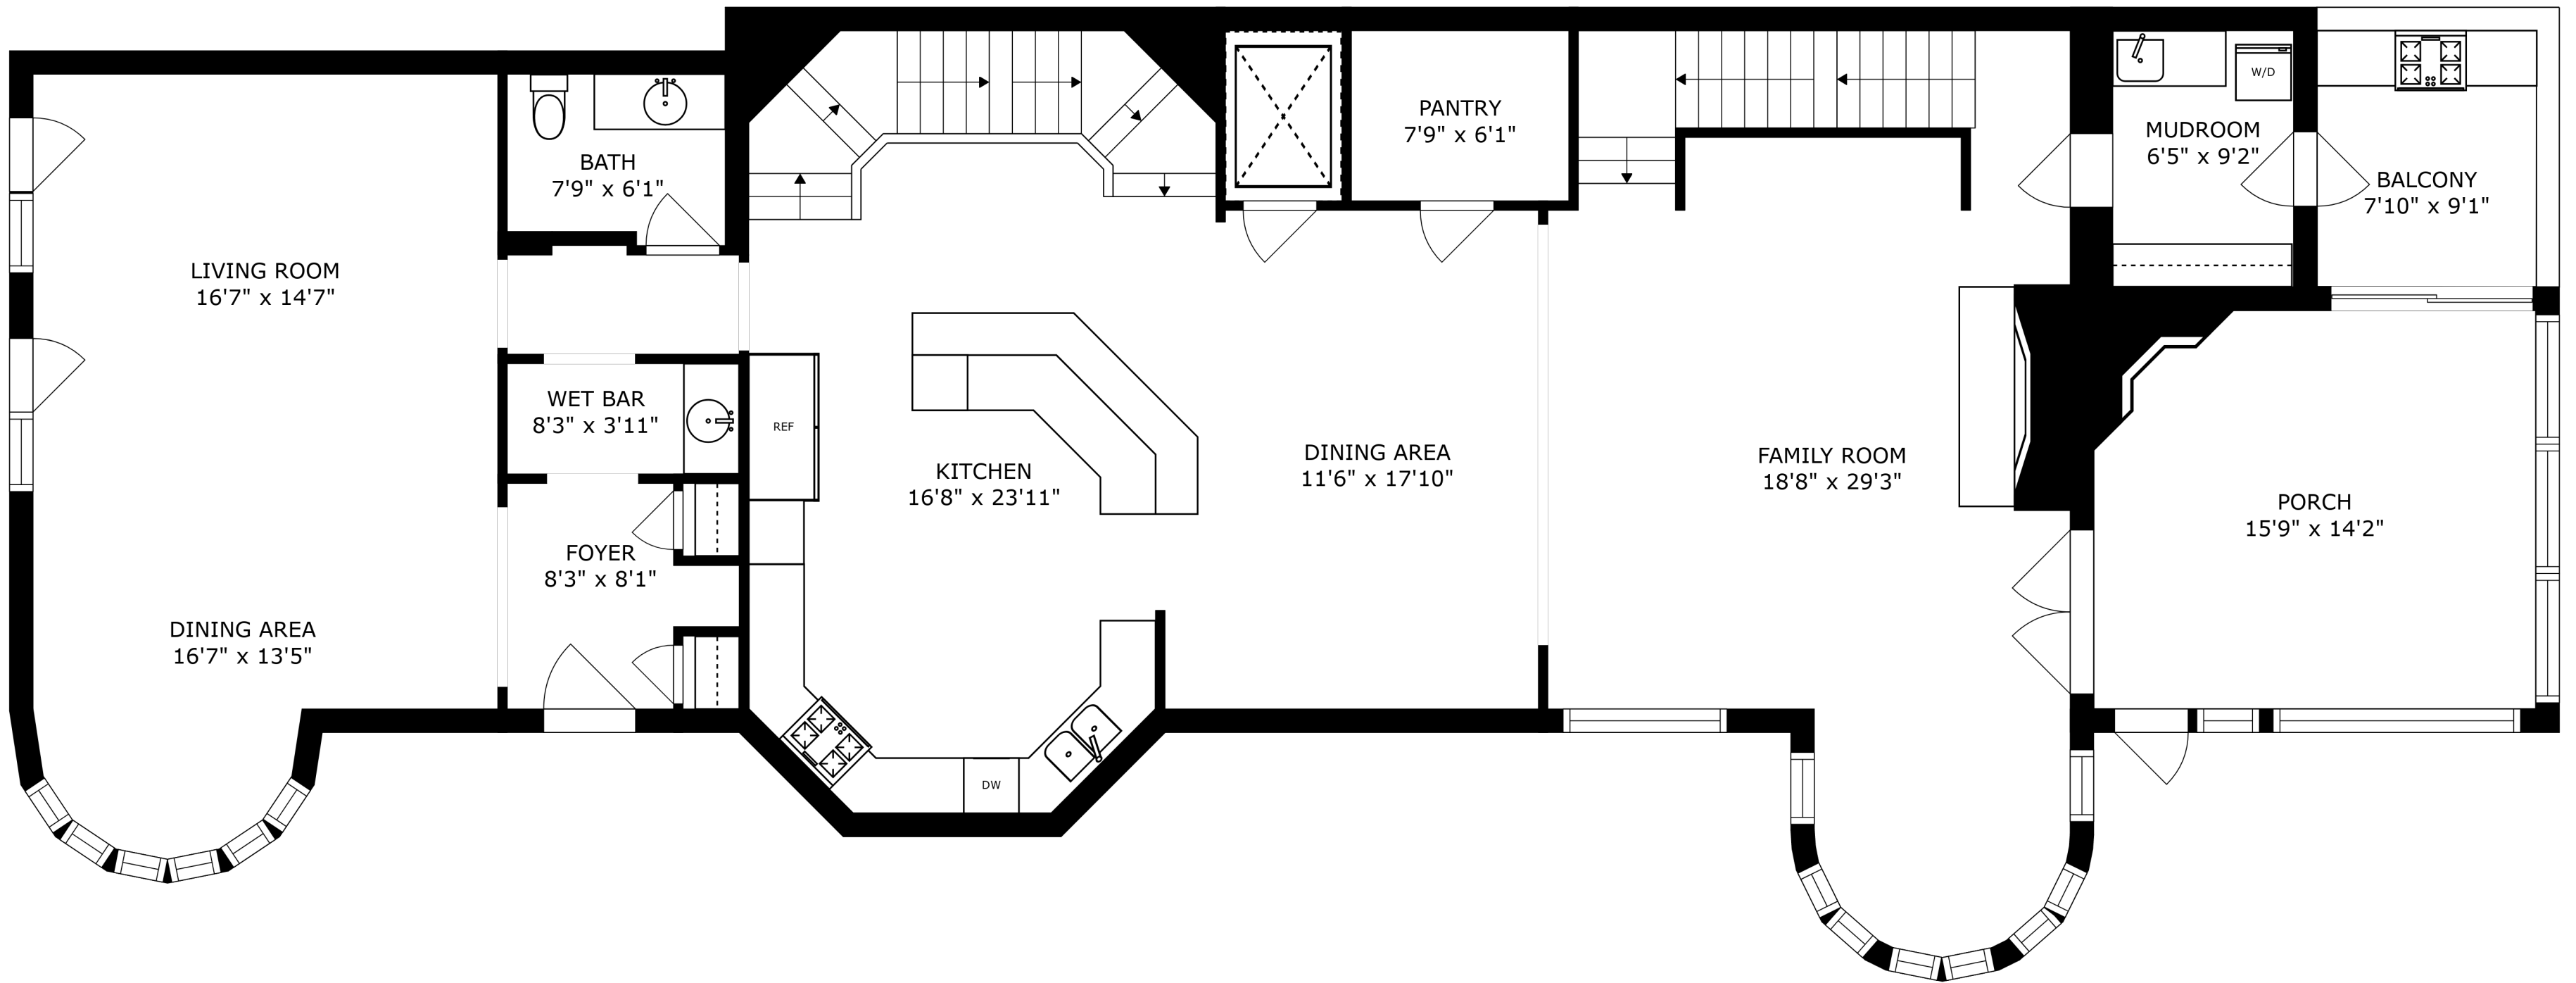

FLOOR 5

FLOOR 3

FLOOR 4

FLOOR 2

FLOOR 1

SIZES AND DIMENSIONS ARE APPROXIMATE, ACTUAL MAY VARY.

ROOF DECK
18'1" x 30'2"

GYM
27'11" x 24'2"

SIZES AND DIMENSIONS ARE APPROXIMATE, ACTUAL MAY VARY.

SIZES AND DIMENSIONS ARE APPROXIMATE, ACTUAL MAY VARY.

SIZES AND DIMENSIONS ARE APPROXIMATE, ACTUAL MAY VARY.

SIZES AND DIMENSIONS ARE APPROXIMATE, ACTUAL MAY VARY.