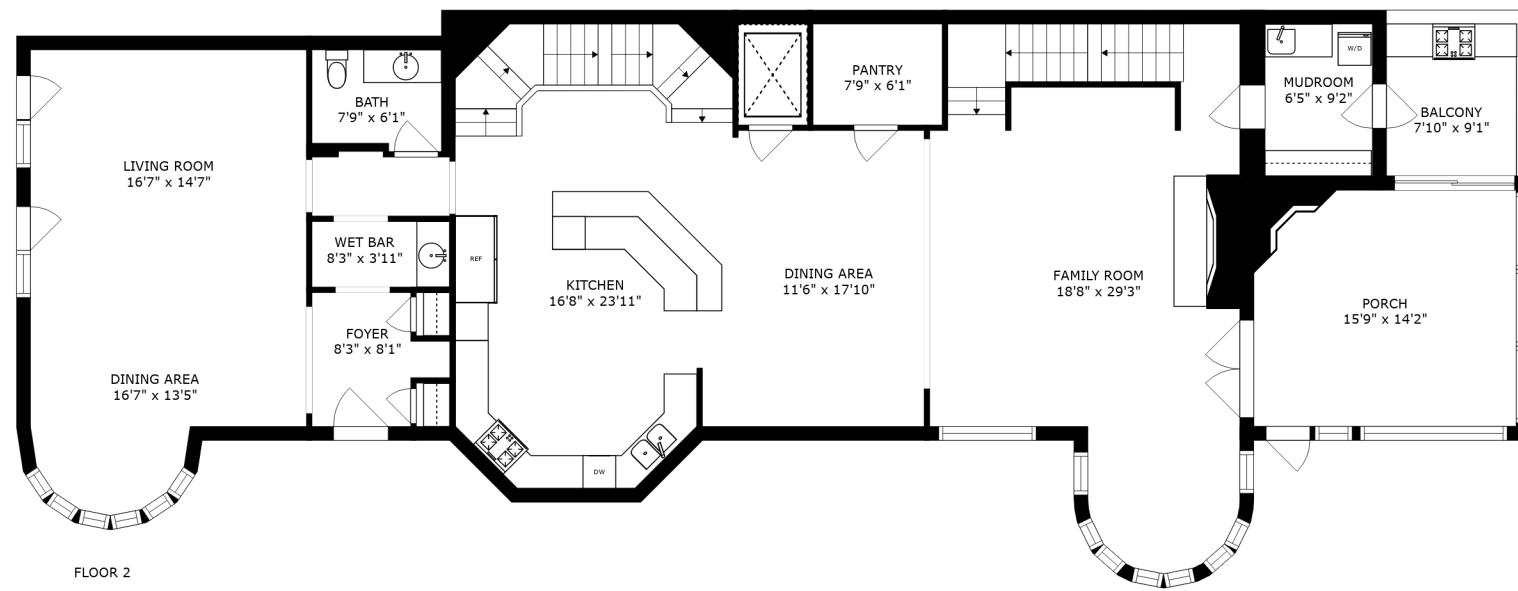

FLOOR 5

FLOOR 3

FLOOR 4

FLOOR 2

FLOOR 1

SIZES AND DIMENSIONS ARE APPROXIMATE, ACTUAL MAY VARY.

ROOF DECK
18'1" x 30'2"

GYM
27'11" x 24'2"

SIZES AND DIMENSIONS ARE APPROXIMATE, ACTUAL MAY VARY.

SIZES AND DIMENSIONS ARE APPROXIMATE, ACTUAL MAY VARY.

SIZES AND DIMENSIONS ARE APPROXIMATE, ACTUAL MAY VARY.

SIZES AND DIMENSIONS ARE APPROXIMATE, ACTUAL MAY VARY.