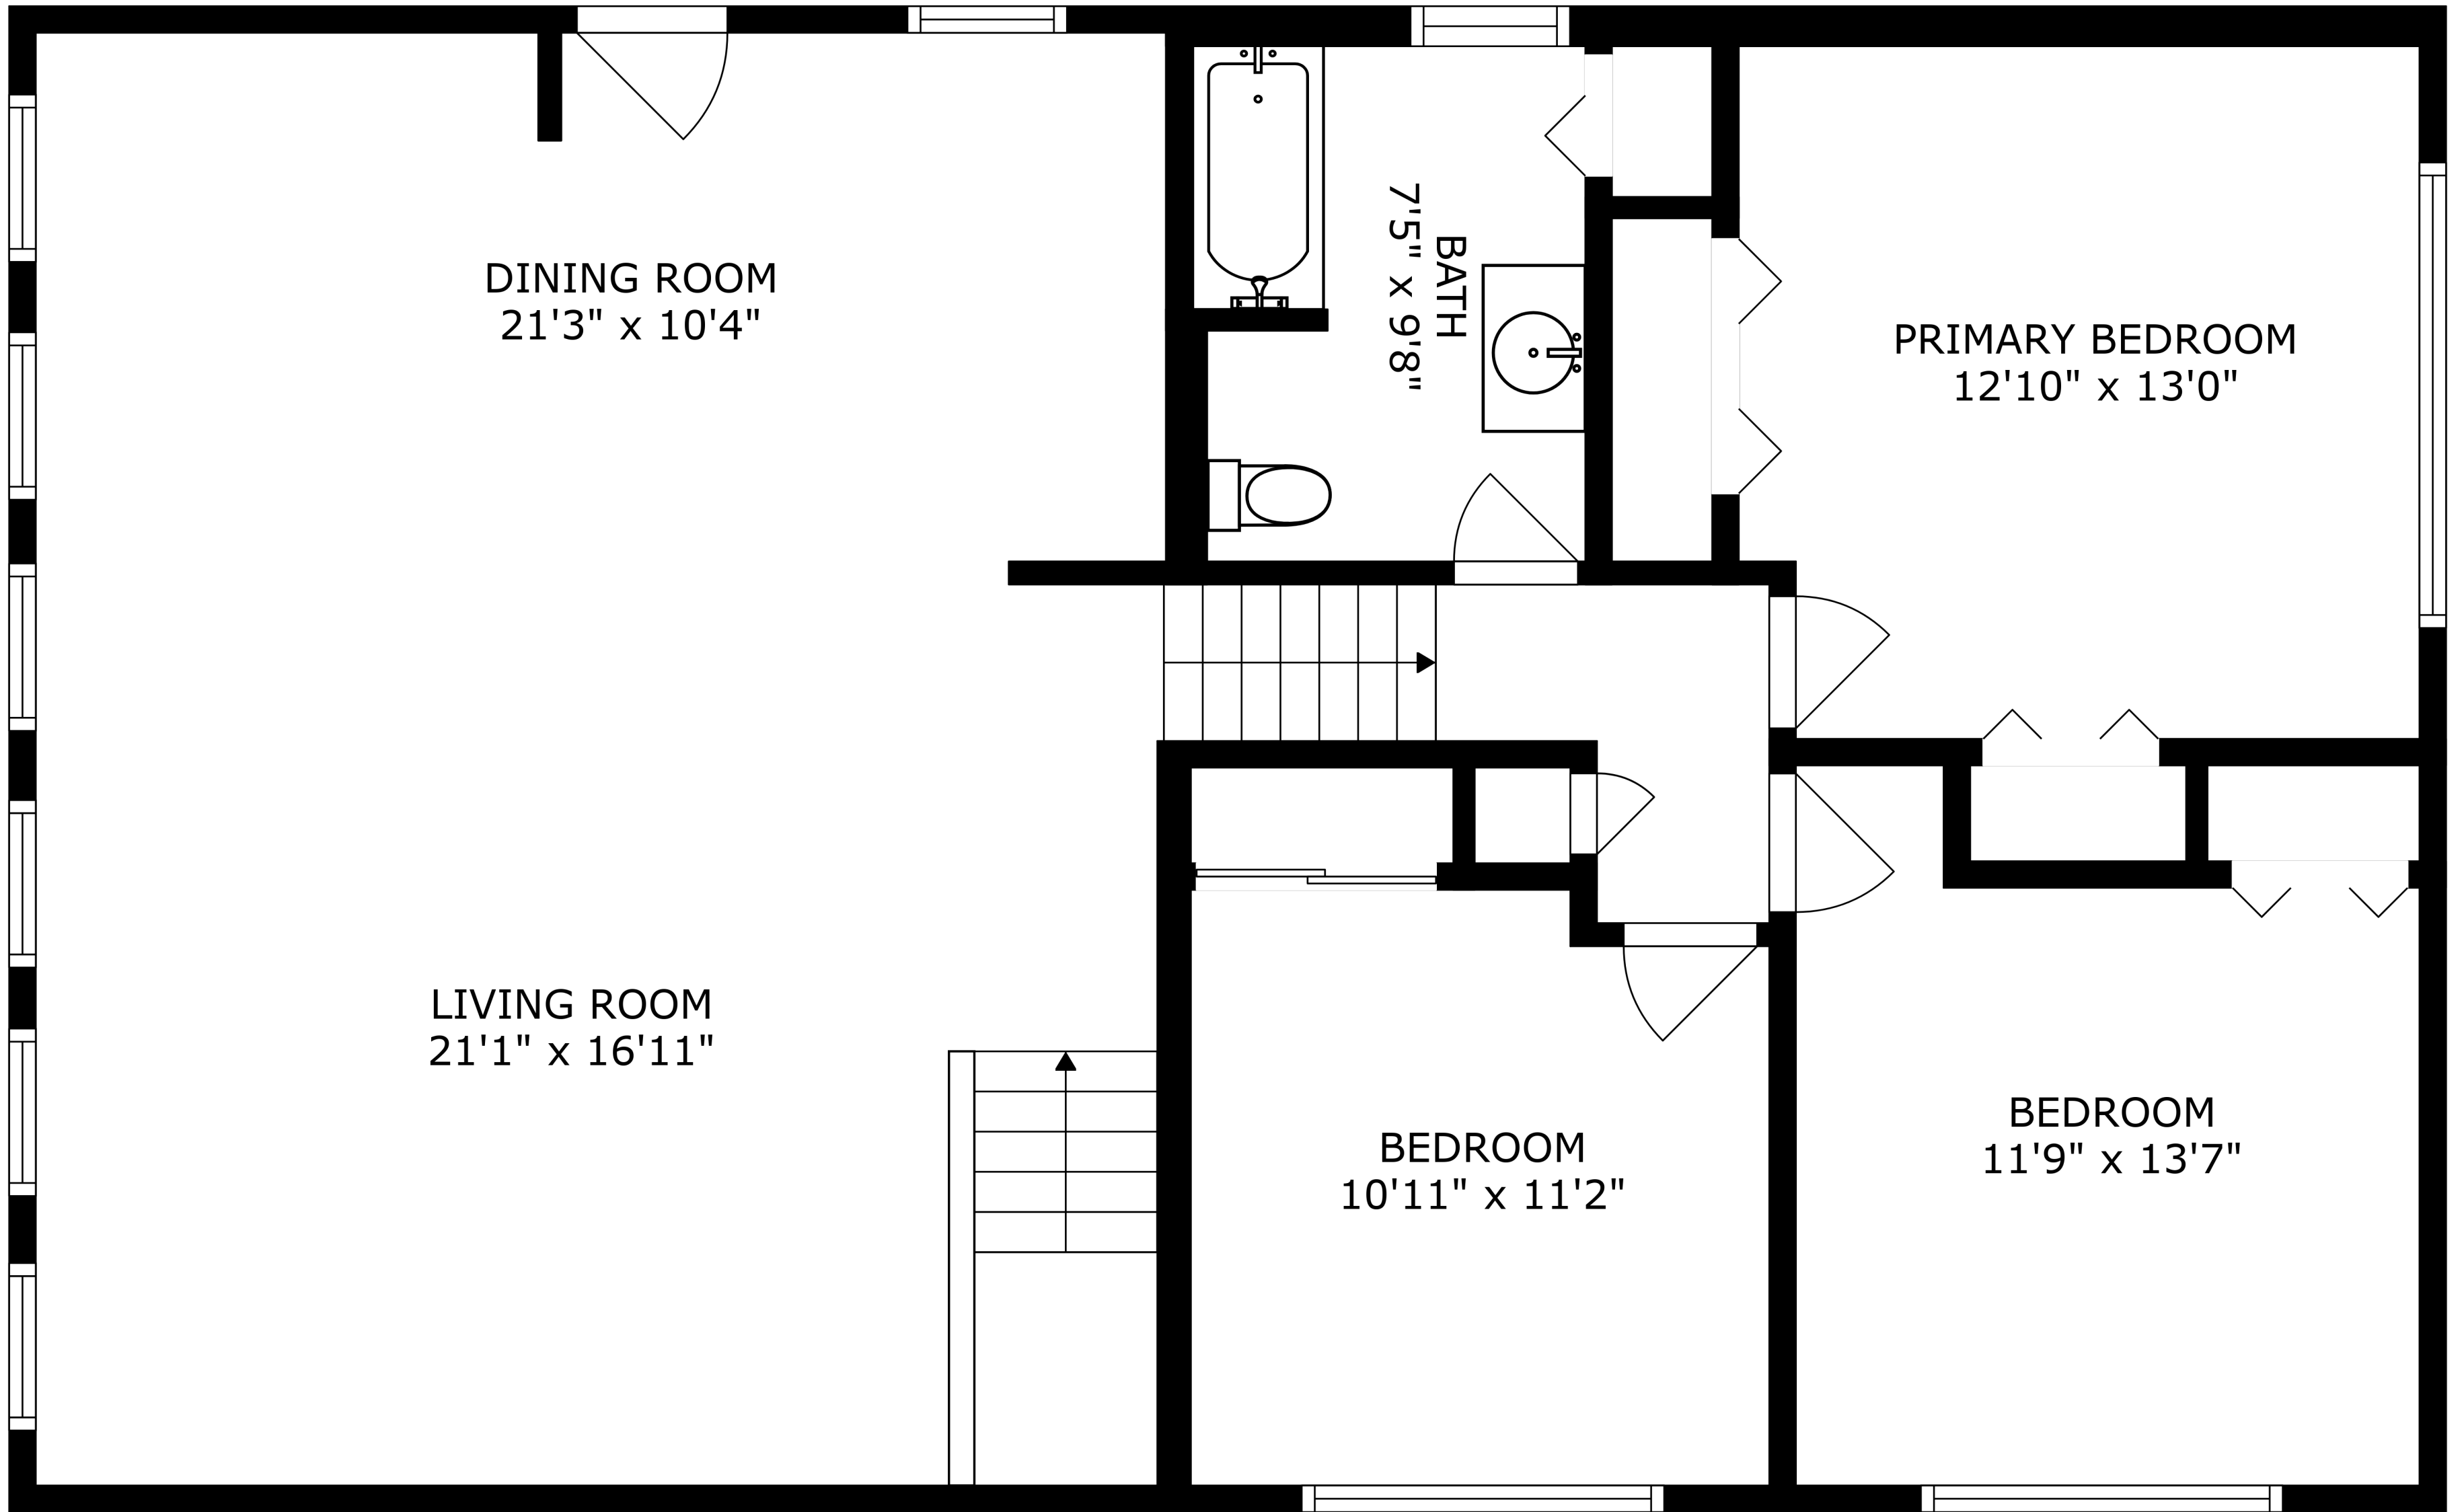

FLOOR 1

FLOOR 2

DINING ROOM
21'3" x 10'4"

BATH
7'5" x 9'8"

PRIMARY BEDROOM
12'10" x 13'0"

LIVING ROOM
21'1" x 16'11"

BEDROOM
10'11" x 11'2"

BEDROOM
11'9" x 13'7"

SIZES AND DIMENSIONS ARE APPROXIMATE, ACTUAL MAY VARY.