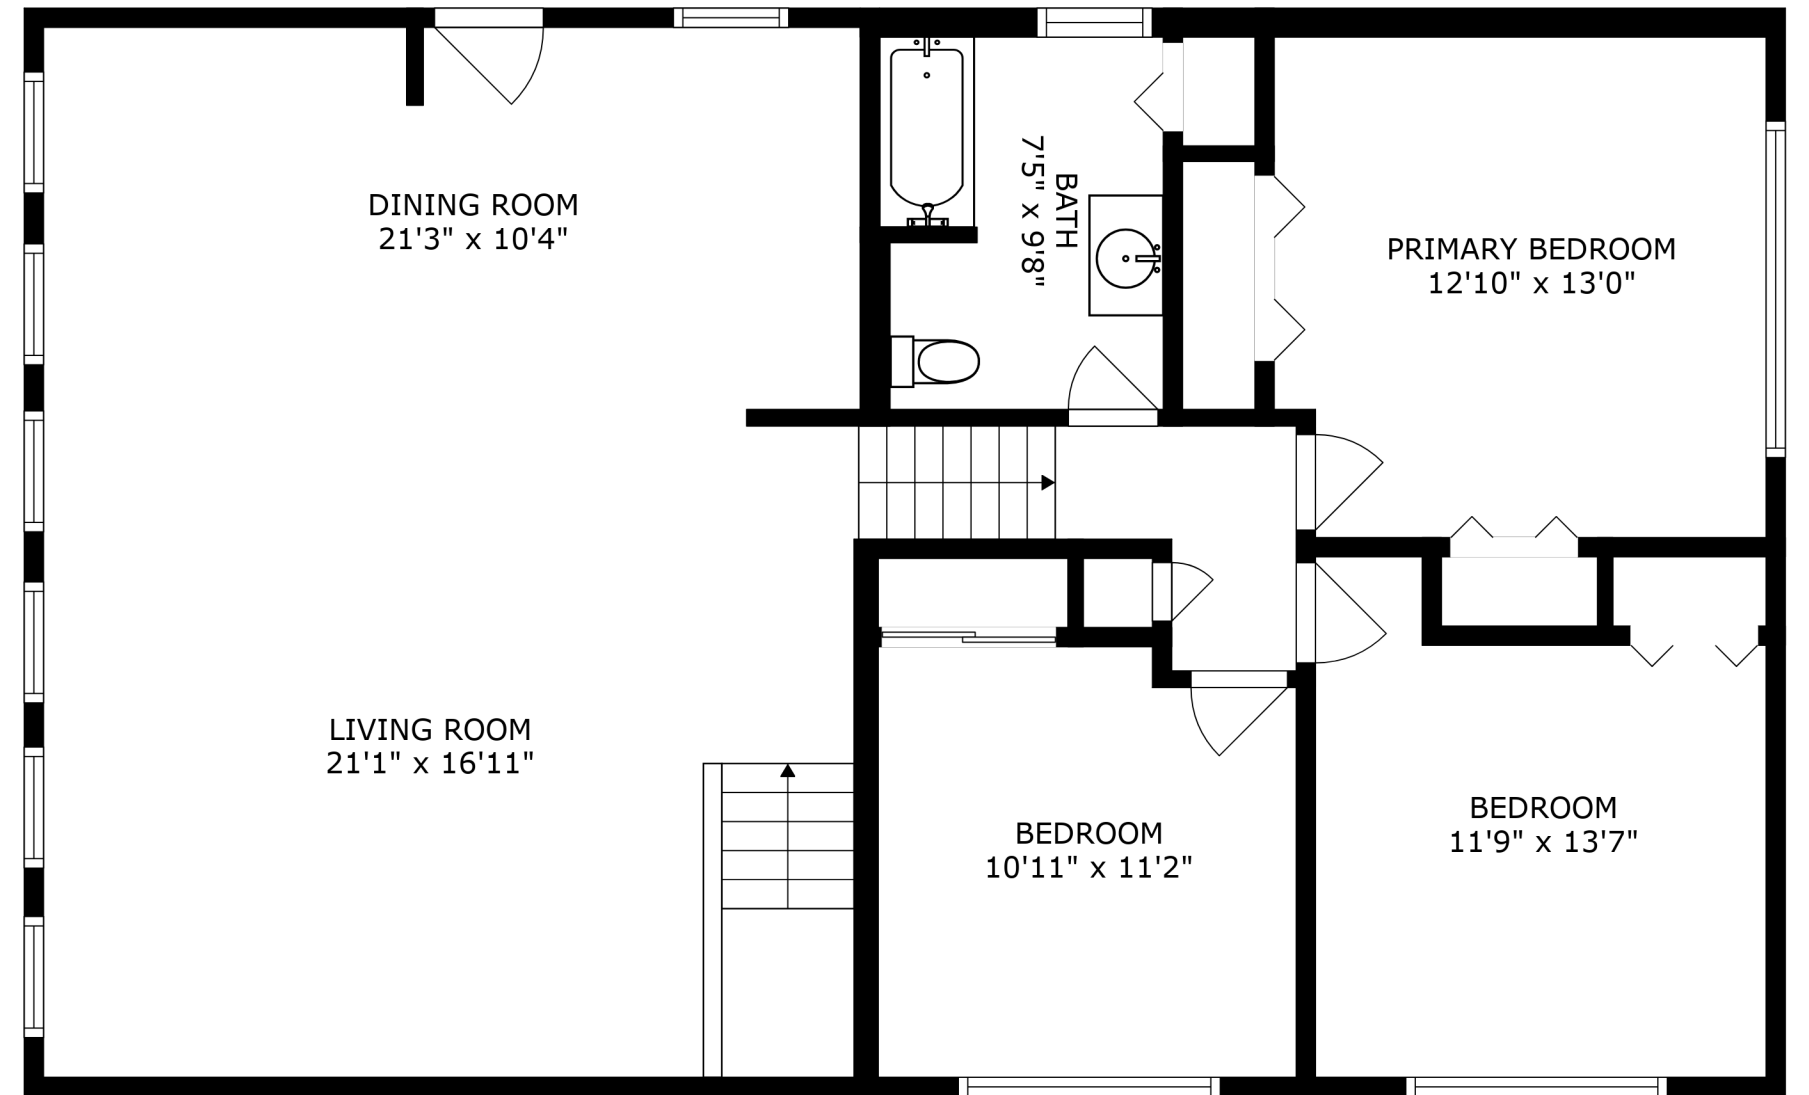

FLOOR 1

FLOOR 2

DINING ROOM
21'3" x 10'4"

BATH
7'5" x 9'8"

PRIMARY BEDROOM
12'10" x 13'0"

LIVING ROOM
21'1" x 16'11"

BEDROOM
10'11" x 11'2"

BEDROOM
11'9" x 13'7"

SIZES AND DIMENSIONS ARE APPROXIMATE, ACTUAL MAY VARY.