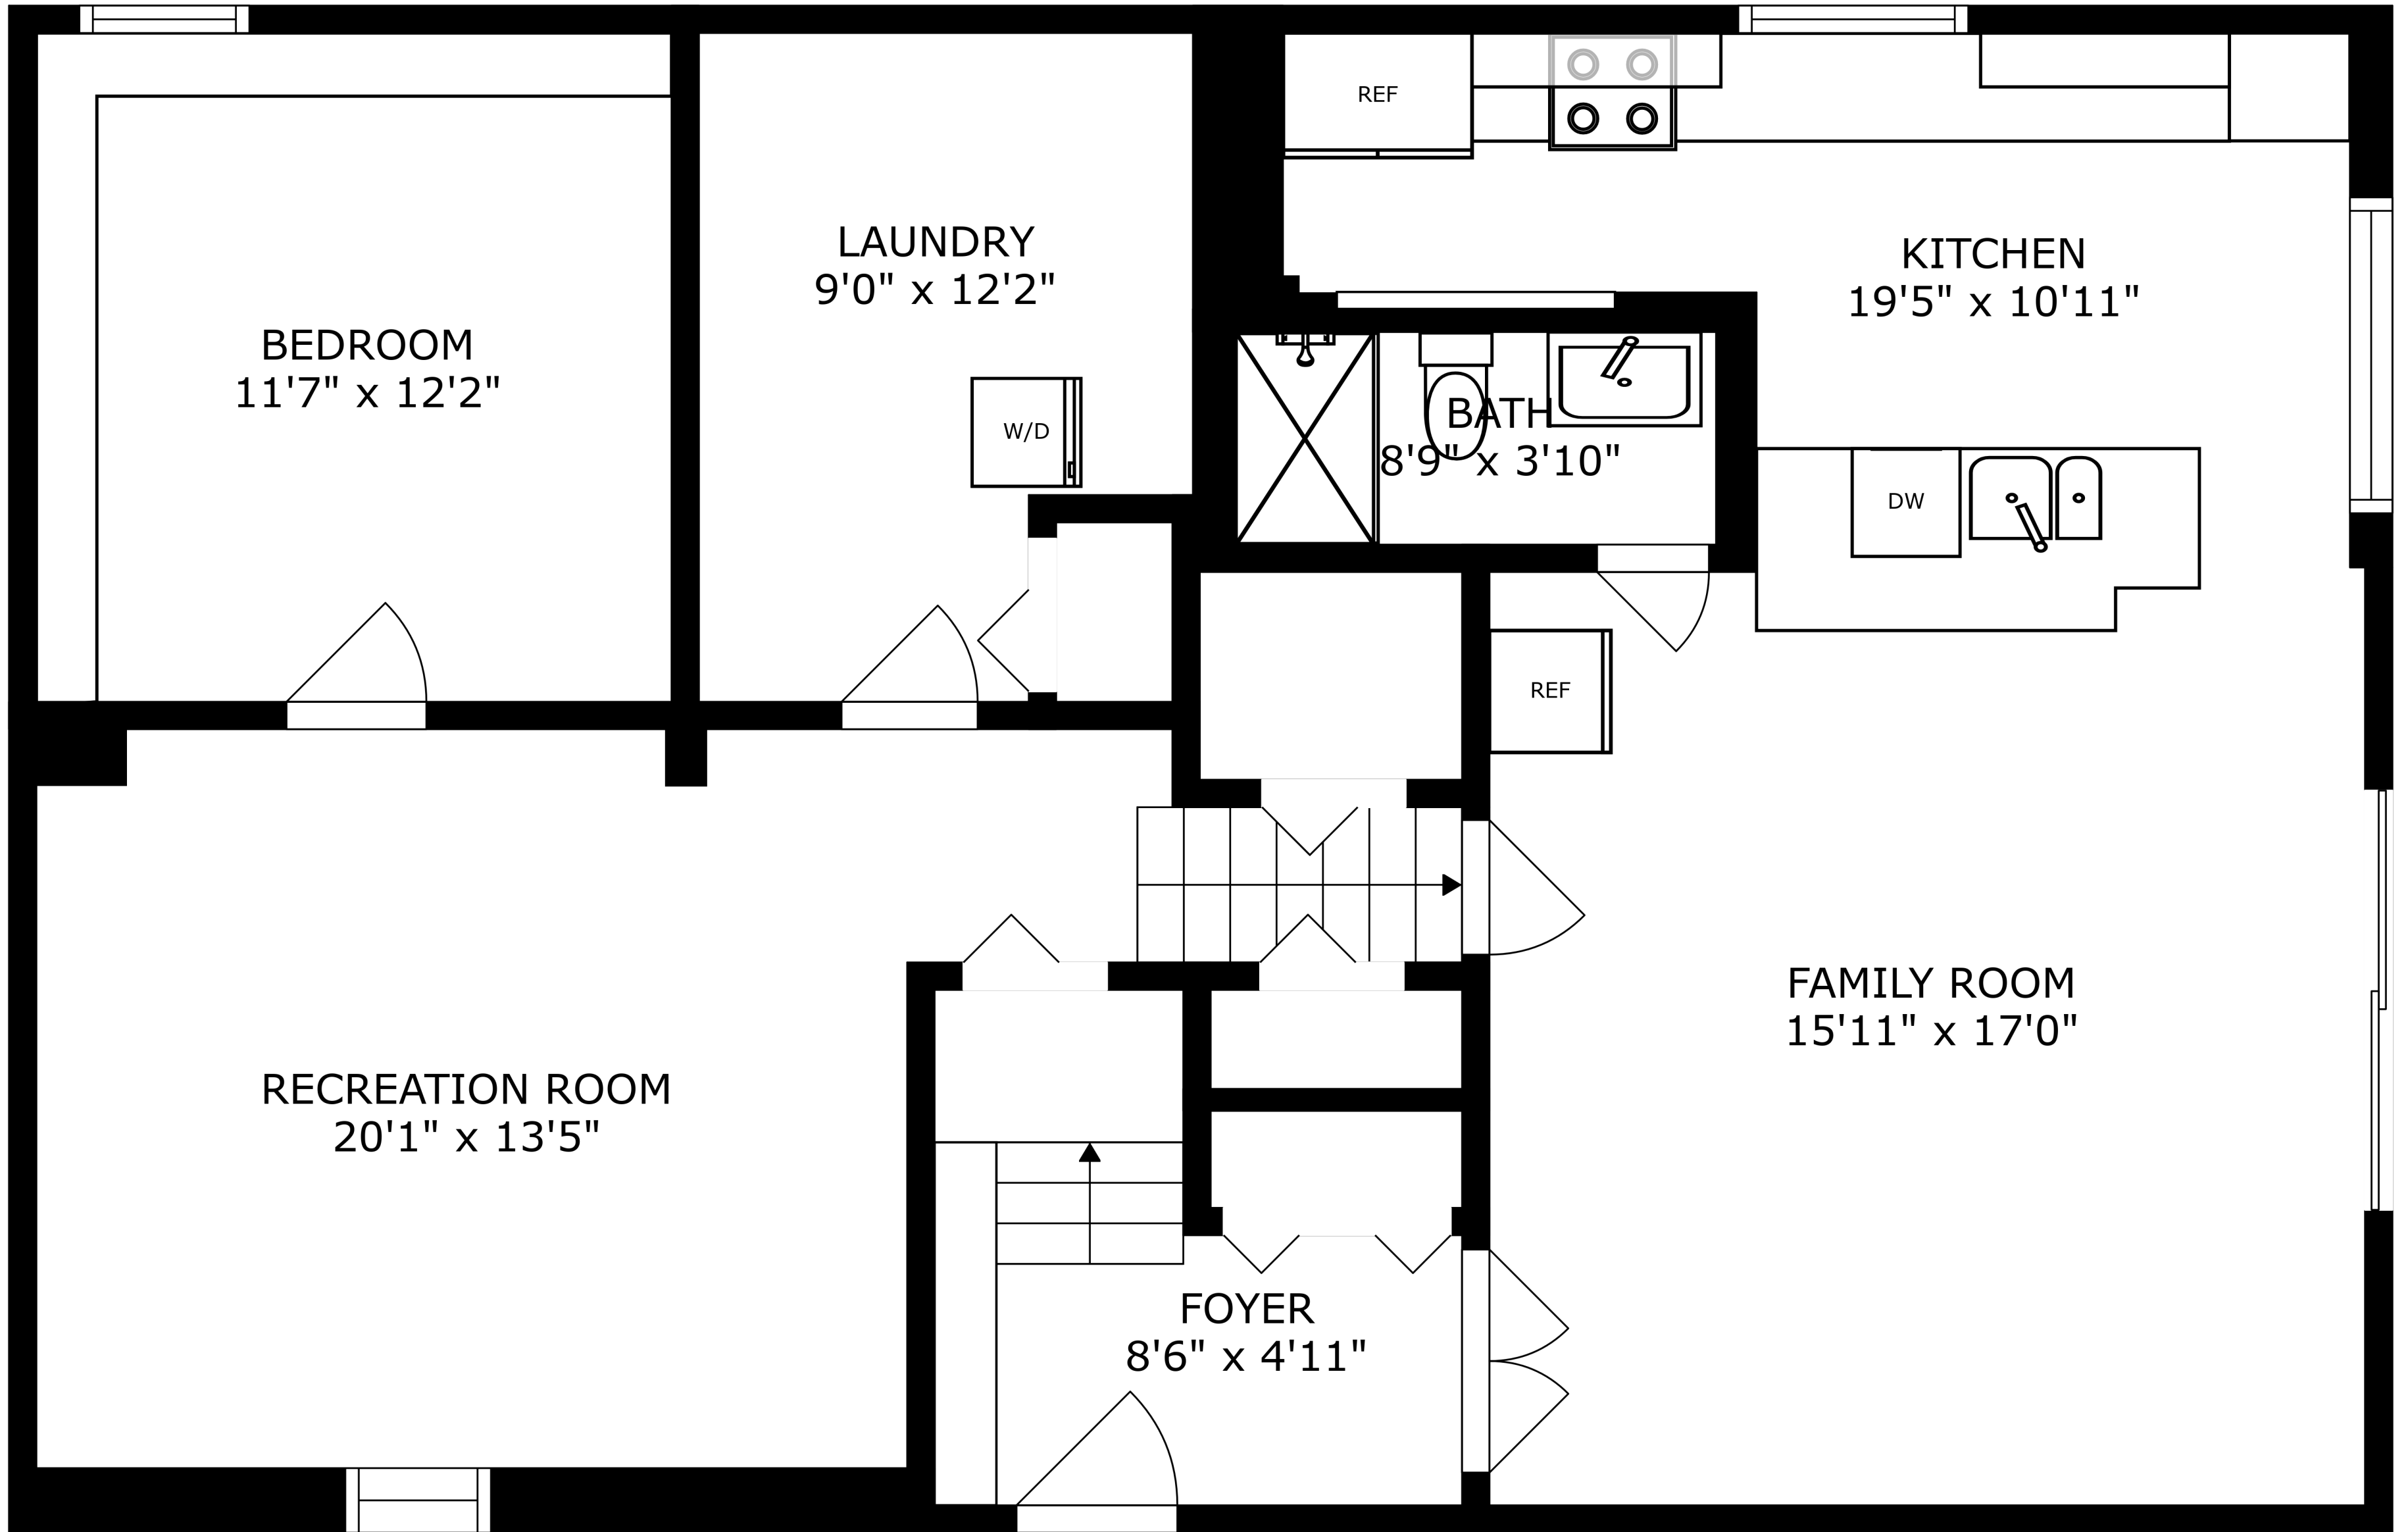

FLOOR 1

FLOOR 2

DINING ROOM
21'3" x 10'4"

BATH
7'5" x 9'8"

PRIMARY BEDROOM
12'10" x 13'0"

LIVING ROOM
21'1" x 16'11"

BEDROOM
10'11" x 11'2"

BEDROOM
11'9" x 13'7"

SIZES AND DIMENSIONS ARE APPROXIMATE, ACTUAL MAY VARY.