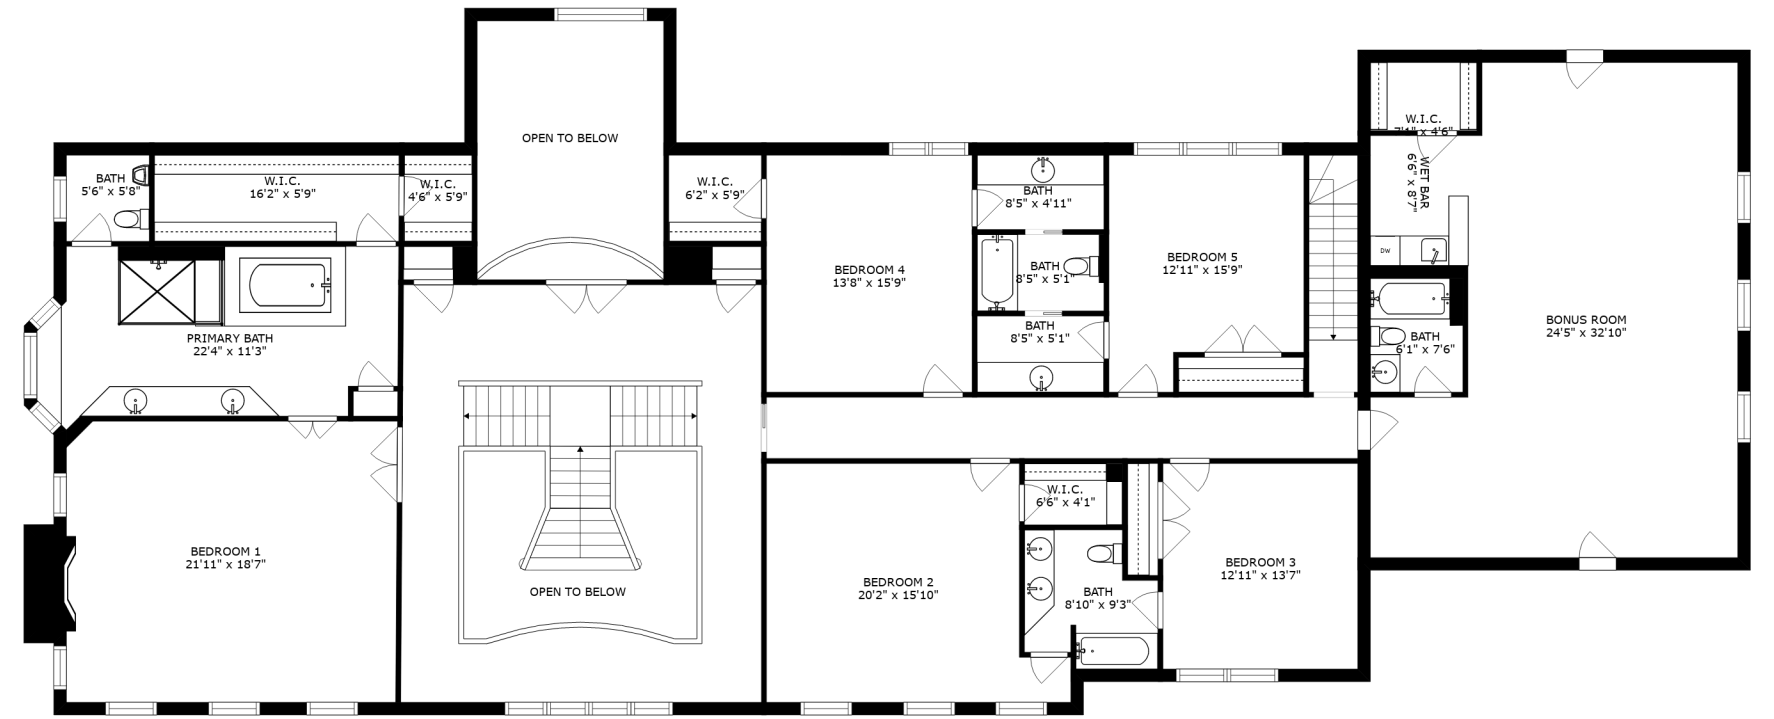

600 BROADSMOORE DR. LAKE FOREST, IL

FLOOR 2

600 BROADSMOORE DR. LAKE FOREST, IL

FLOOR 1

600 BROADSMOORE DR. LAKE FOREST, IL

FLOOR 3

SIZES AND DIMENSIONS ARE APPROXIMATE, ACTUAL MAY VARY.

600 BROADSMOORE DR. LAKE FOREST, IL

FLOOR 3

SIZES AND DIMENSIONS ARE APPROXIMATE, ACTUAL MAY VARY.

FLOOR 2

600 BROADSMOORE DR. LAKE FOREST, IL

FLOOR 1

SIZES AND DIMENSIONS ARE APPROXIMATE, ACTUAL MAY VARY.