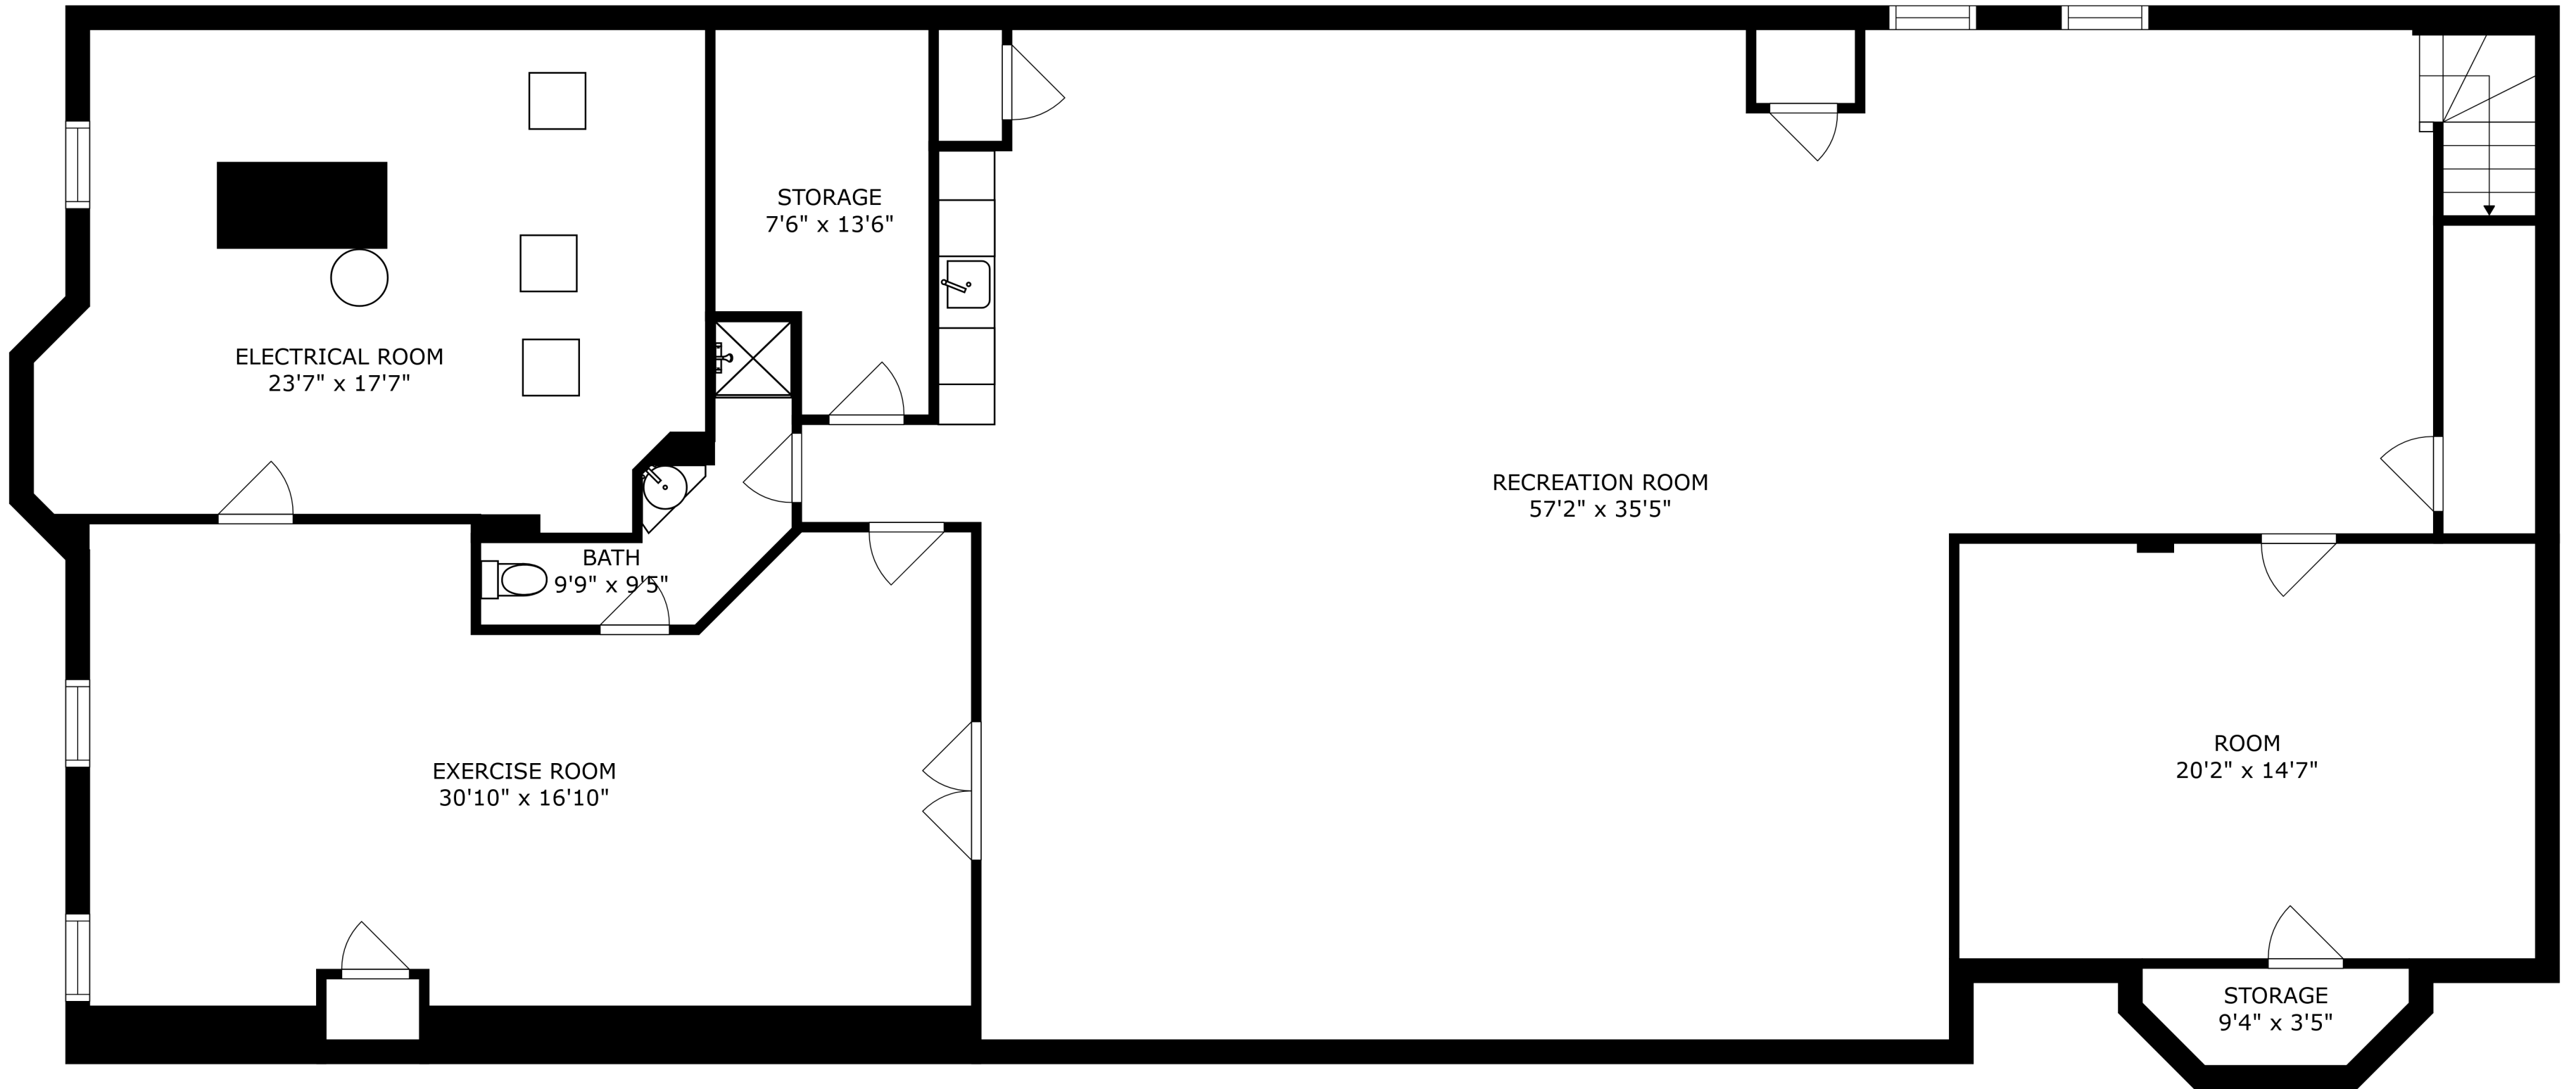

600 BROADSMOORE DR. LAKE FOREST, IL

FLOOR 2

600 BROADSMOORE DR. LAKE FOREST, IL

FLOOR 1

600 BROADSMOORE DR. LAKE FOREST, IL

FLOOR 3

SIZES AND DIMENSIONS ARE APPROXIMATE, ACTUAL MAY VARY.

600 BROADSMOORE DR. LAKE FOREST, IL

FLOOR 3

SIZES AND DIMENSIONS ARE APPROXIMATE, ACTUAL MAY VARY.

FLOOR 2

600 BROADSMOORE DR. LAKE FOREST, IL

FLOOR 1

SIZES AND DIMENSIONS ARE APPROXIMATE, ACTUAL MAY VARY.