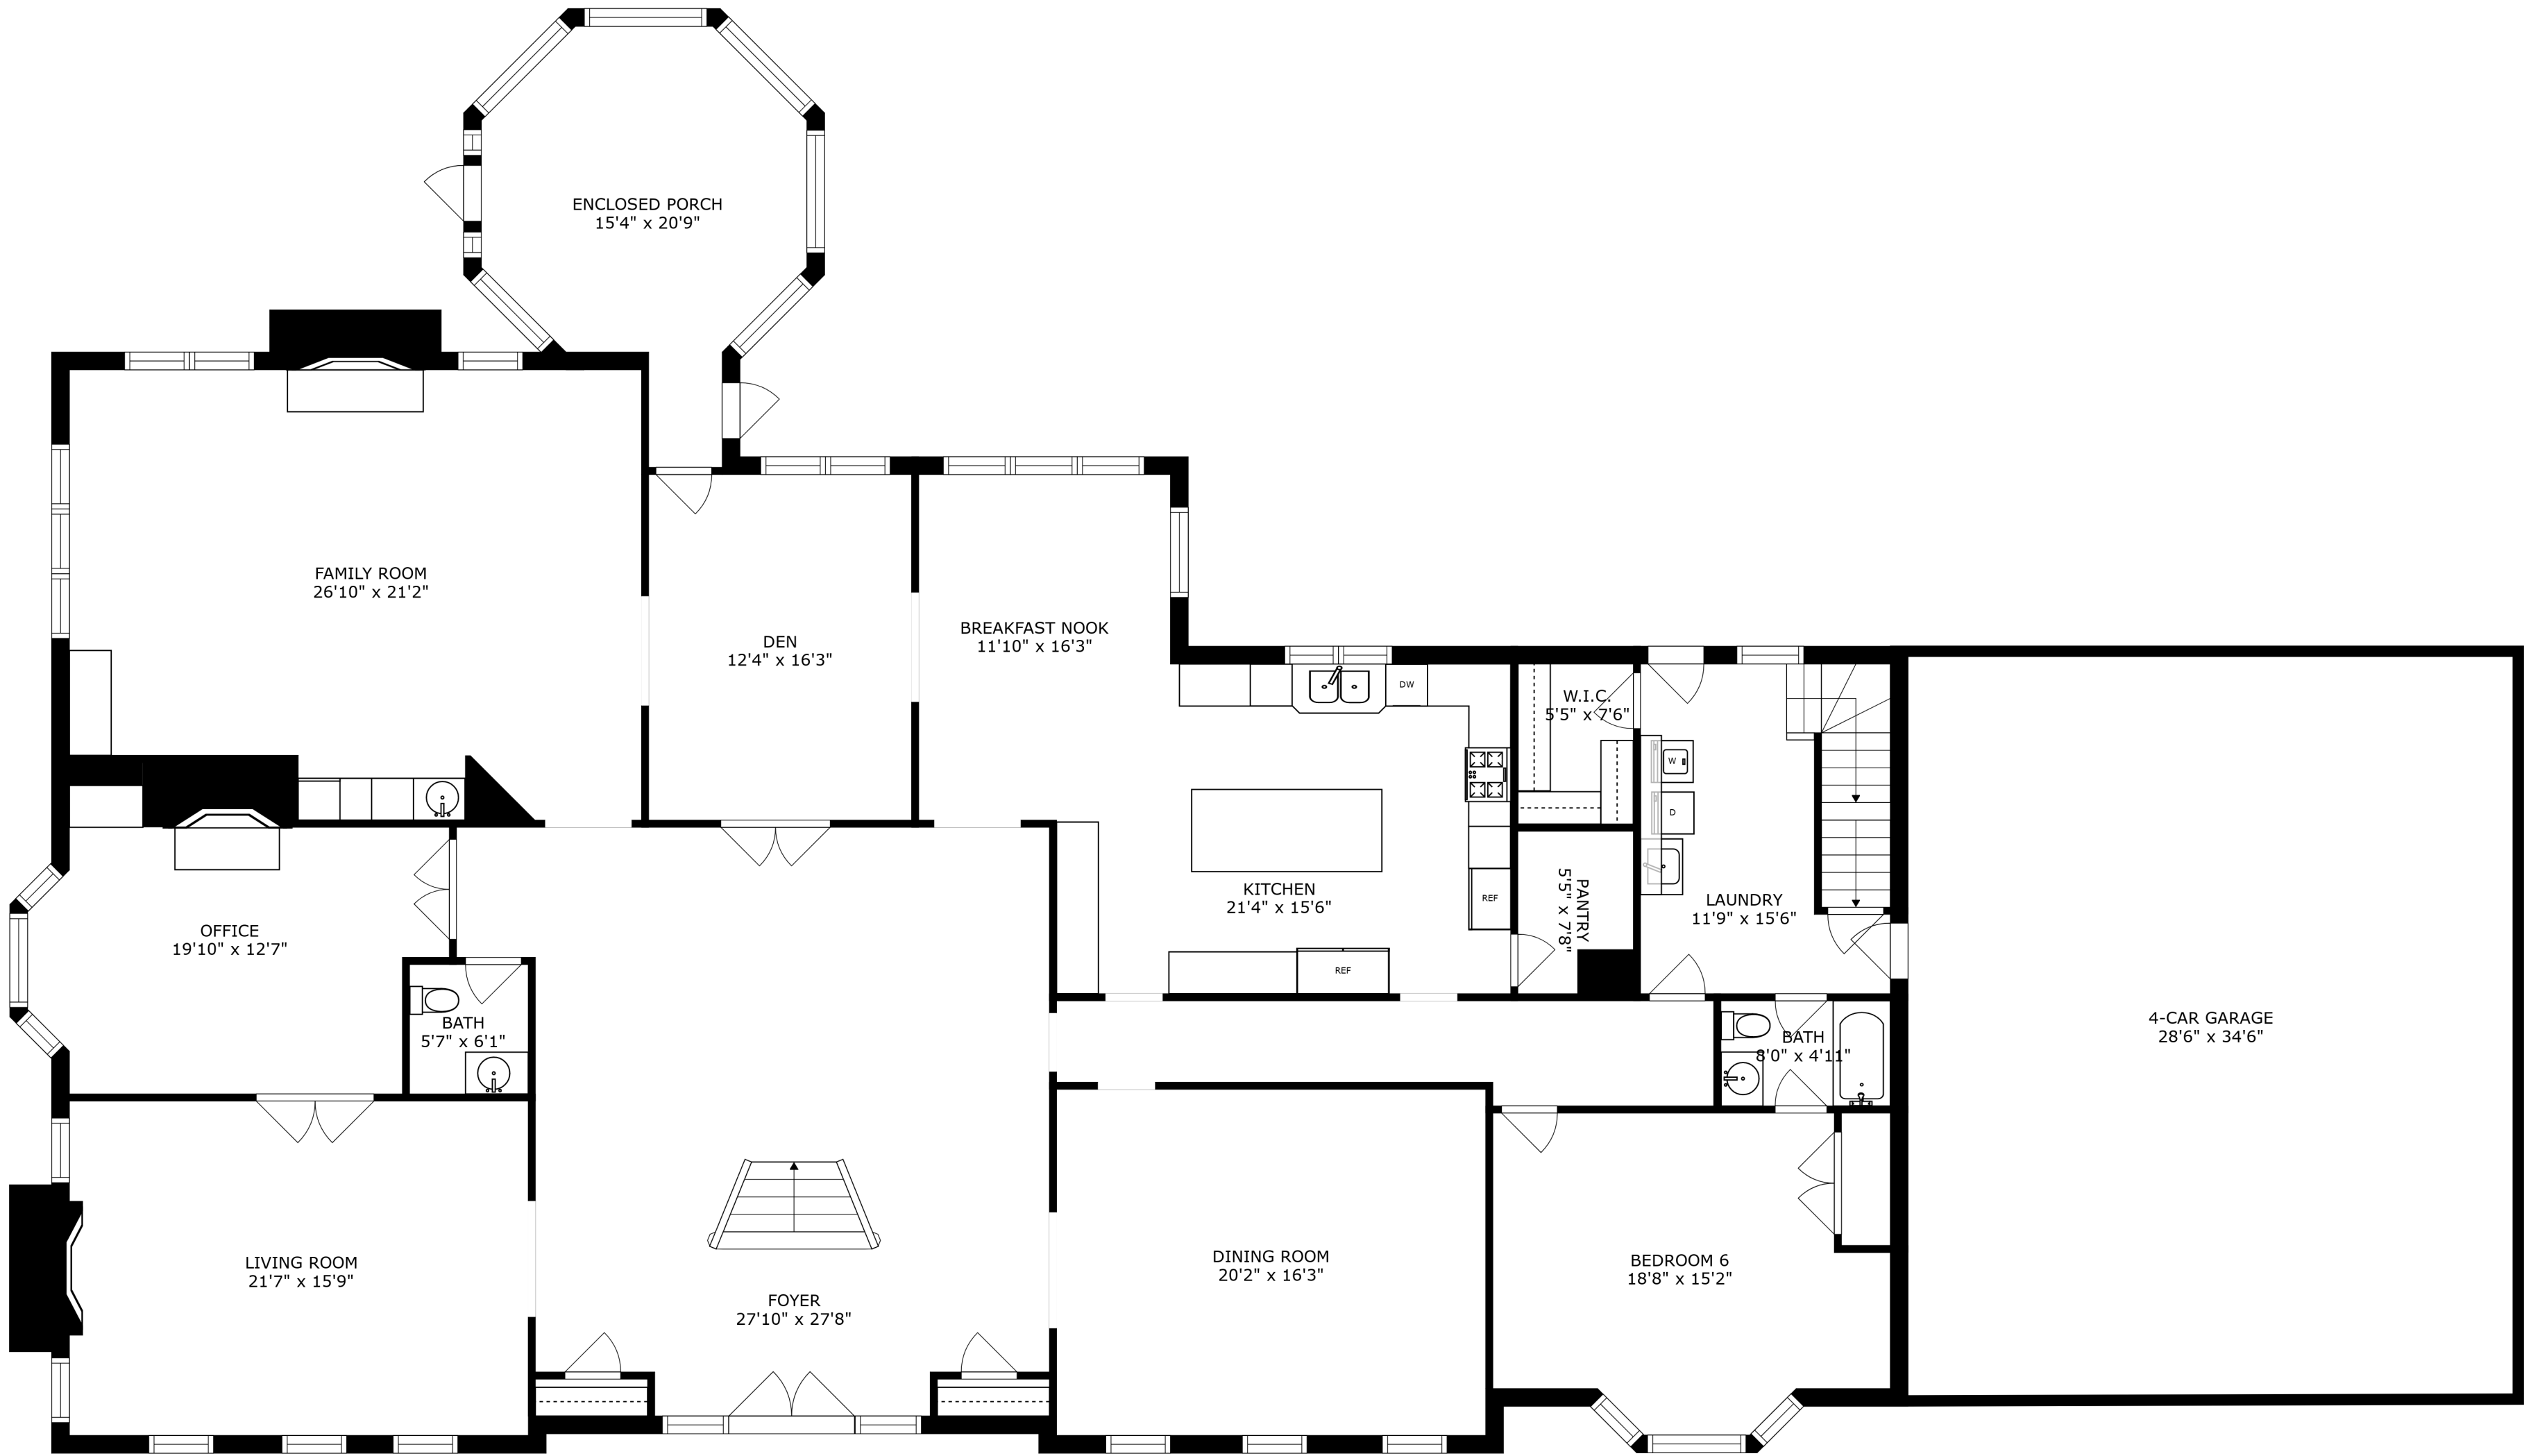

600 BROADSMOORE DR. LAKE FOREST, IL

FLOOR 2

600 BROADSMOORE DR. LAKE FOREST, IL

FLOOR 1

600 BROADSMOORE DR. LAKE FOREST, IL

FLOOR 3

SIZES AND DIMENSIONS ARE APPROXIMATE, ACTUAL MAY VARY.

600 BROADSMOORE DR. LAKE FOREST, IL

FLOOR 3

SIZES AND DIMENSIONS ARE APPROXIMATE, ACTUAL MAY VARY.

FLOOR 2

600 BROADSMOORE DR. LAKE FOREST, IL

FLOOR 1

SIZES AND DIMENSIONS ARE APPROXIMATE, ACTUAL MAY VARY.