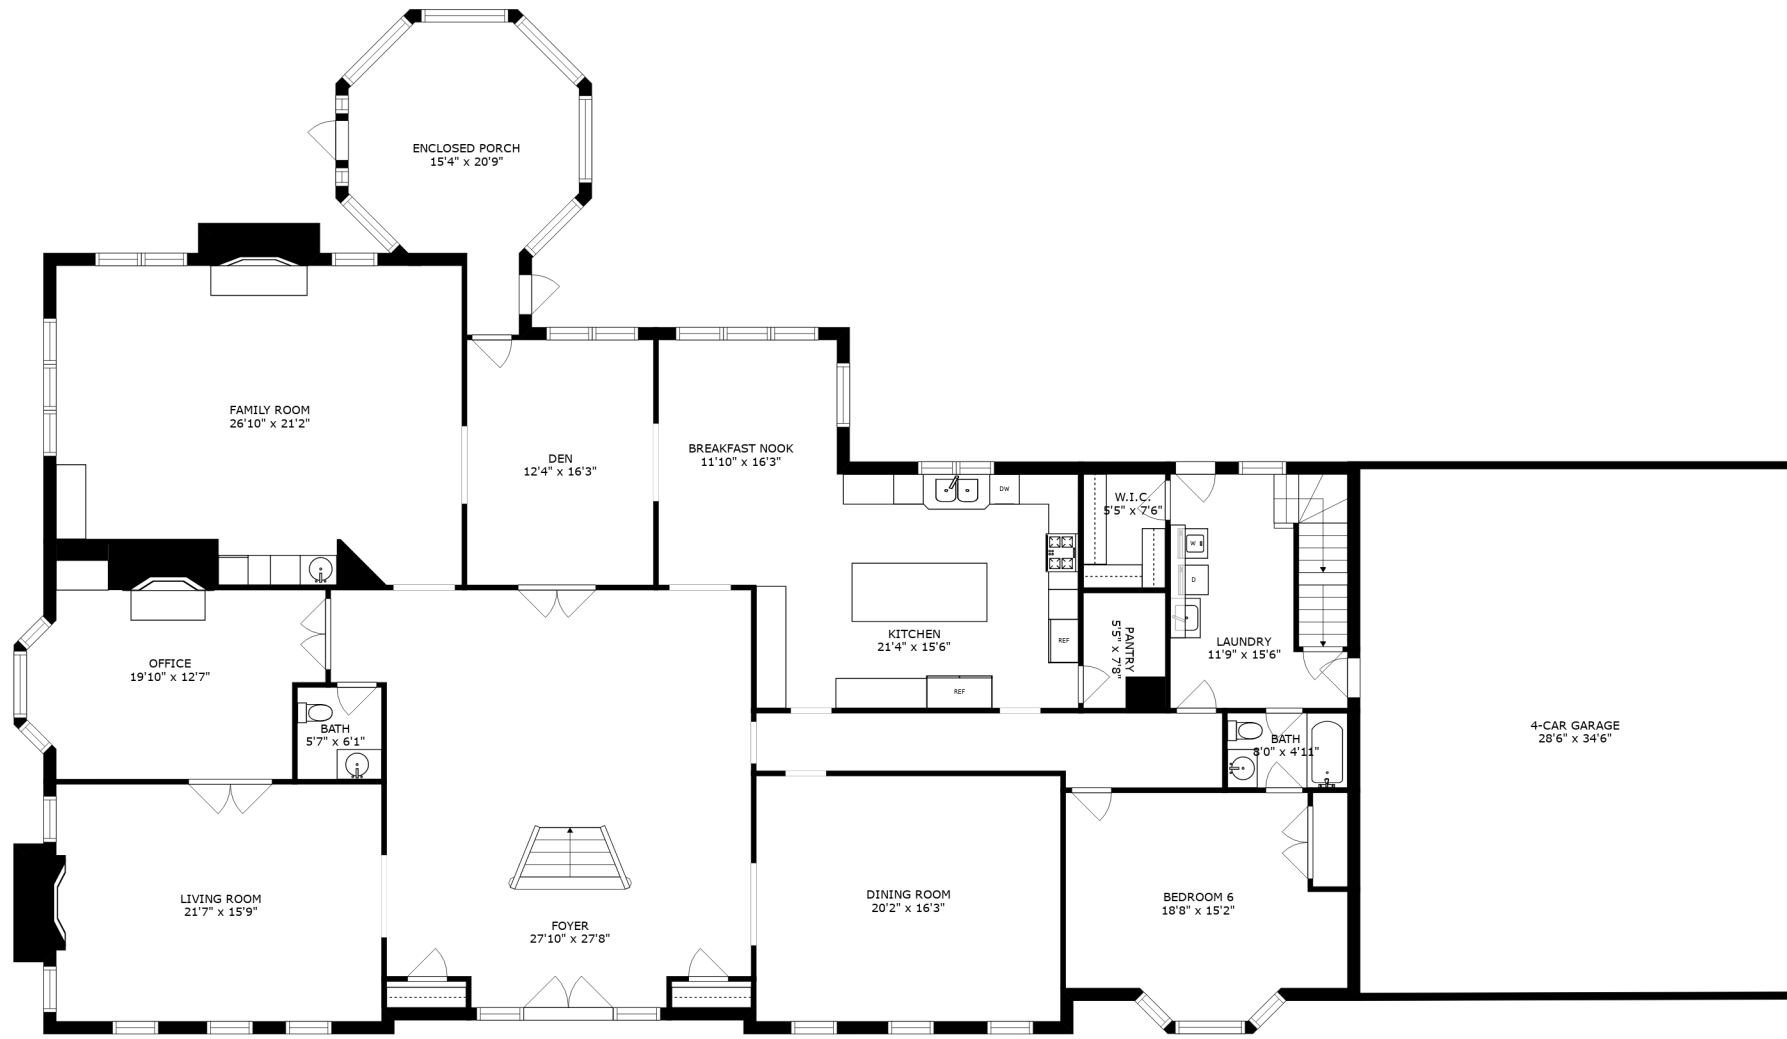

600 BROADSMOORE DR. LAKE FOREST, IL

FLOOR 2

600 BROADSMOORE DR. LAKE FOREST, IL

FLOOR 1

600 BROADSMOORE DR. LAKE FOREST, IL

FLOOR 3

SIZES AND DIMENSIONS ARE APPROXIMATE, ACTUAL MAY VARY.

600 BROADSMOORE DR. LAKE FOREST, IL

FLOOR 3

SIZES AND DIMENSIONS ARE APPROXIMATE, ACTUAL MAY VARY.

FLOOR 2

600 BROADSMOORE DR. LAKE FOREST, IL

FLOOR 1

SIZES AND DIMENSIONS ARE APPROXIMATE, ACTUAL MAY VARY.