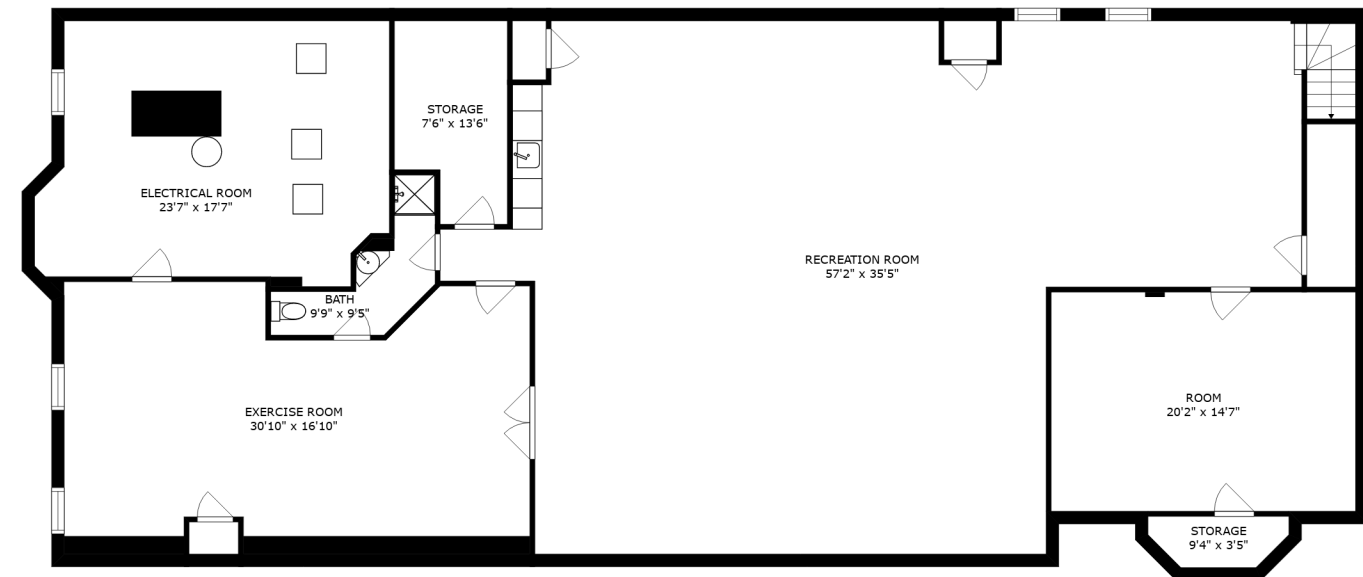

600 BROADSMOORE DR. LAKE FOREST, IL

FLOOR 2

600 BROADSMOORE DR. LAKE FOREST, IL

FLOOR 1

600 BROADSMOORE DR. LAKE FOREST, IL

FLOOR 3

SIZES AND DIMENSIONS ARE APPROXIMATE, ACTUAL MAY VARY.

600 BROADSMOORE DR. LAKE FOREST, IL

FLOOR 3

SIZES AND DIMENSIONS ARE APPROXIMATE, ACTUAL MAY VARY.

FLOOR 2

600 BROADSMOORE DR. LAKE FOREST, IL

FLOOR 1

SIZES AND DIMENSIONS ARE APPROXIMATE, ACTUAL MAY VARY.