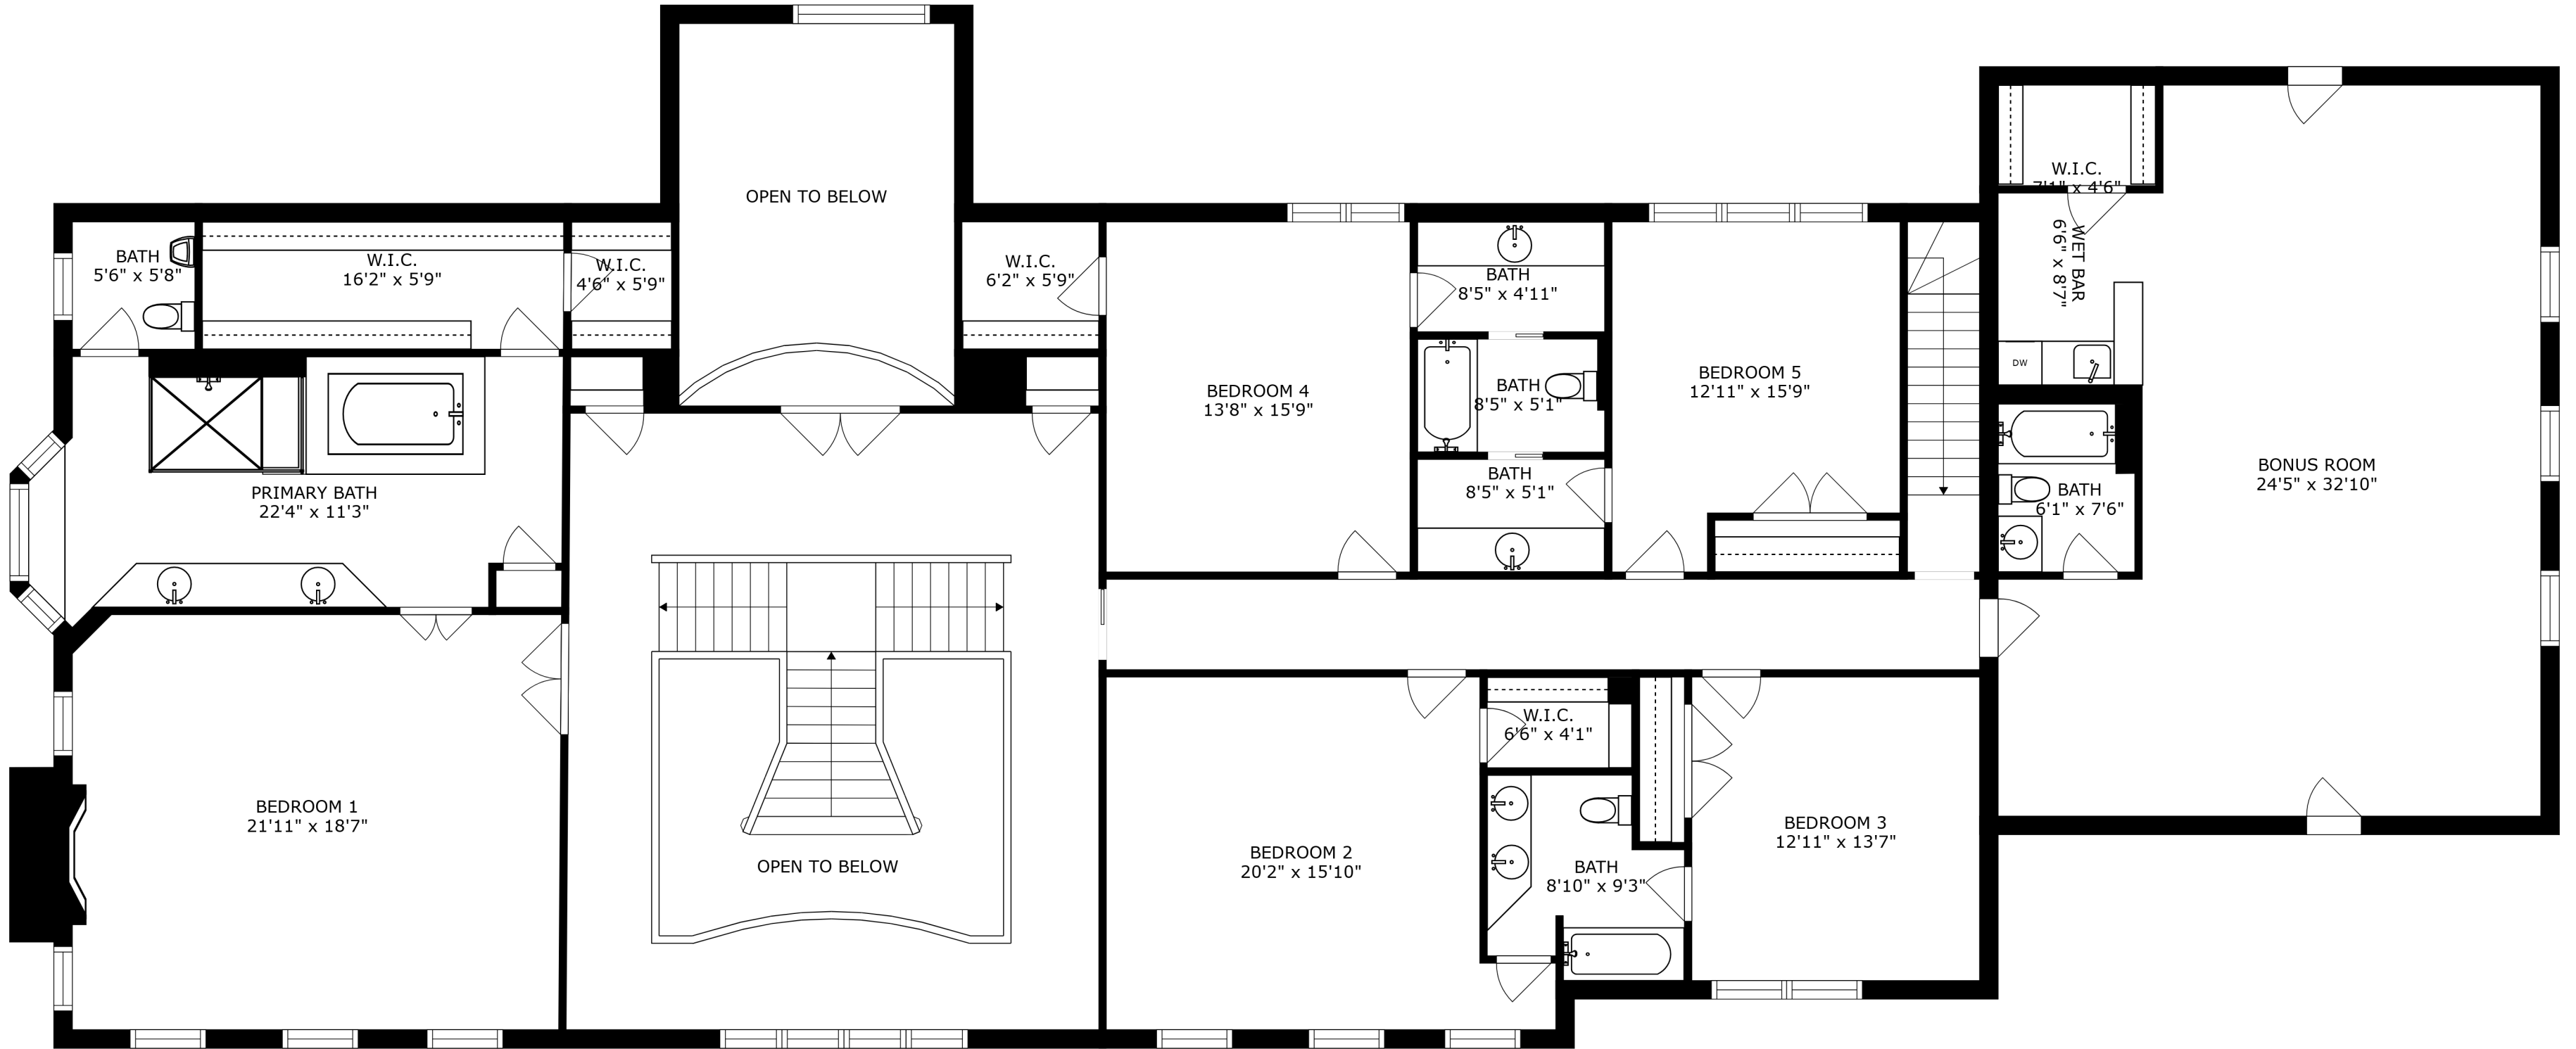

600 BROADSMOORE DR. LAKE FOREST, IL

FLOOR 2

600 BROADSMOORE DR. LAKE FOREST, IL

FLOOR 1

600 BROADSMOORE DR. LAKE FOREST, IL

FLOOR 3

SIZES AND DIMENSIONS ARE APPROXIMATE, ACTUAL MAY VARY.

600 BROADSMOORE DR. LAKE FOREST, IL

FLOOR 3

SIZES AND DIMENSIONS ARE APPROXIMATE, ACTUAL MAY VARY.

FLOOR 2

600 BROADSMOORE DR. LAKE FOREST, IL

FLOOR 1

SIZES AND DIMENSIONS ARE APPROXIMATE, ACTUAL MAY VARY.