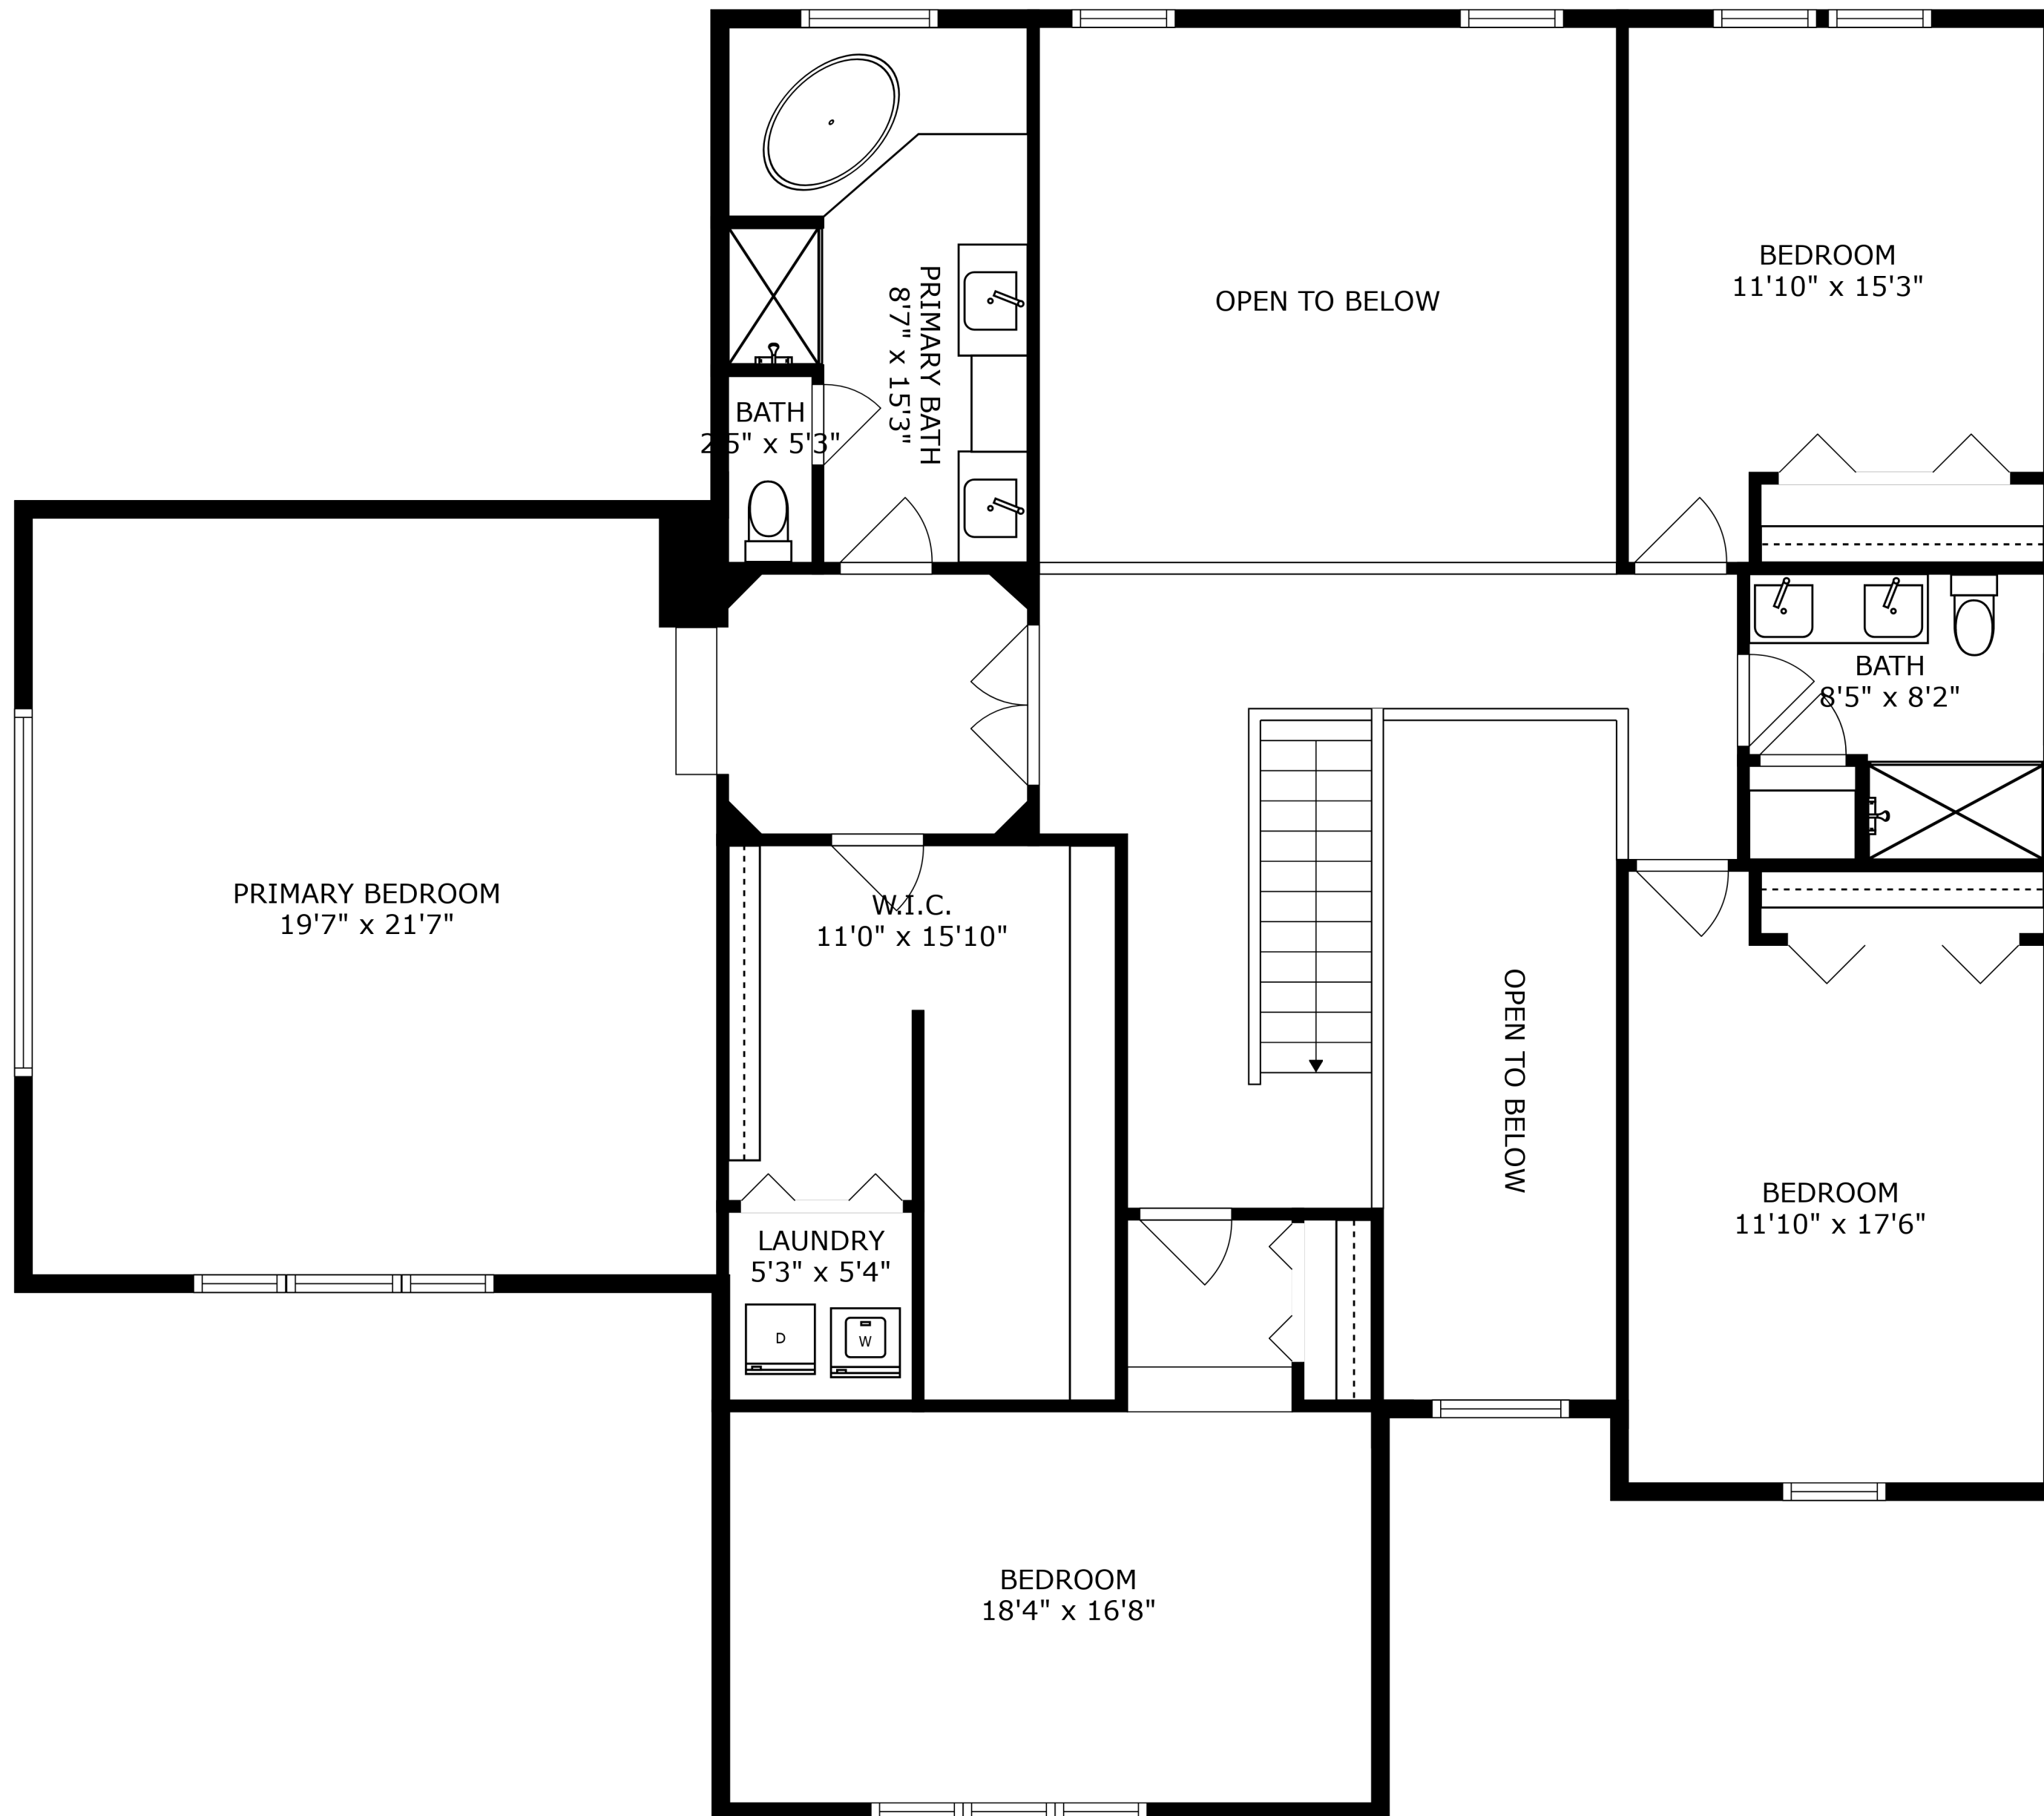

SIZES AND DIMENSIONS ARE APPROXIMATE, ACTUAL MAY VARY.

SIZES AND DIMENSIONS ARE APPROXIMATE, ACTUAL MAY VARY.

SIZES AND DIMENSIONS ARE APPROXIMATE, ACTUAL MAY VARY.

BASEMENT
54'7" x 36'10"

STORAGE
10'9" x 16'11"

BATH
10'9" x 7'2"

BEDROOM
10'6" x 15'2"

W.I.C.
9'8" x 6'0"

SIZES AND DIMENSIONS ARE APPROXIMATE, ACTUAL MAY VARY.