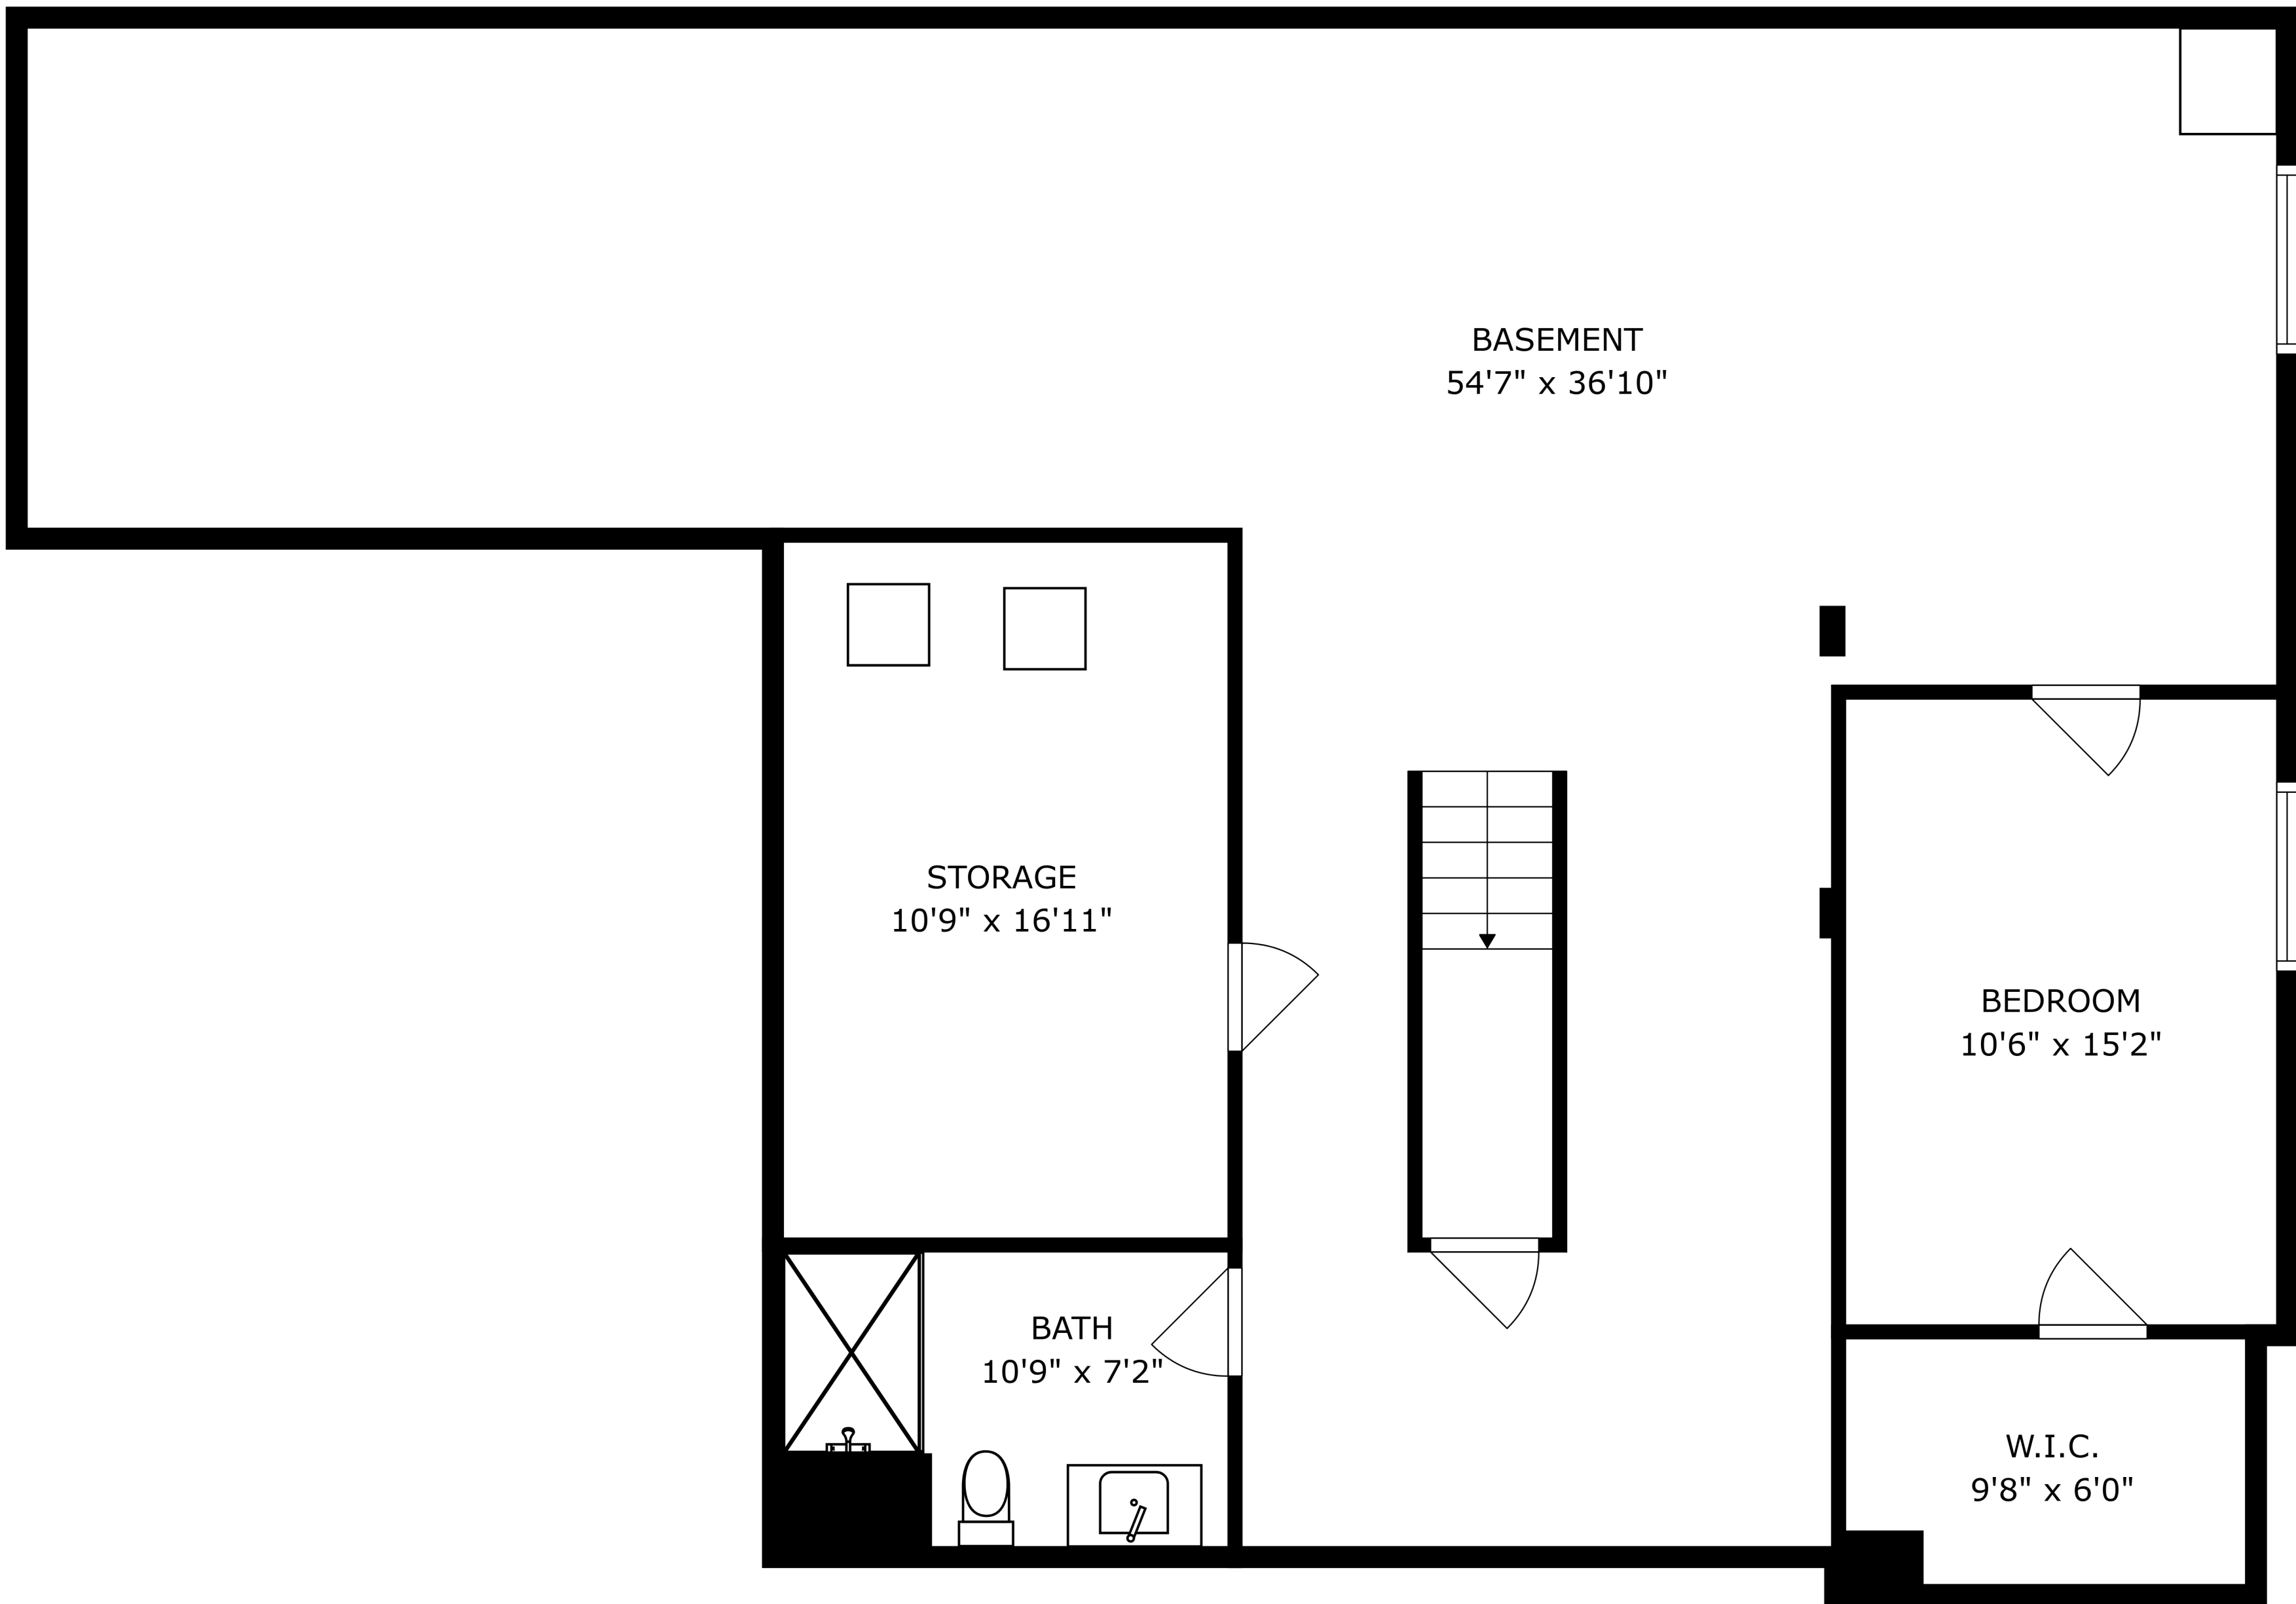

SIZES AND DIMENSIONS ARE APPROXIMATE, ACTUAL MAY VARY.

SIZES AND DIMENSIONS ARE APPROXIMATE, ACTUAL MAY VARY.

SIZES AND DIMENSIONS ARE APPROXIMATE, ACTUAL MAY VARY.

BASEMENT
54'7" x 36'10"

STORAGE
10'9" x 16'11"

BATH
10'9" x 7'2"

BEDROOM
10'6" x 15'2"

W.I.C.
9'8" x 6'0"

SIZES AND DIMENSIONS ARE APPROXIMATE, ACTUAL MAY VARY.