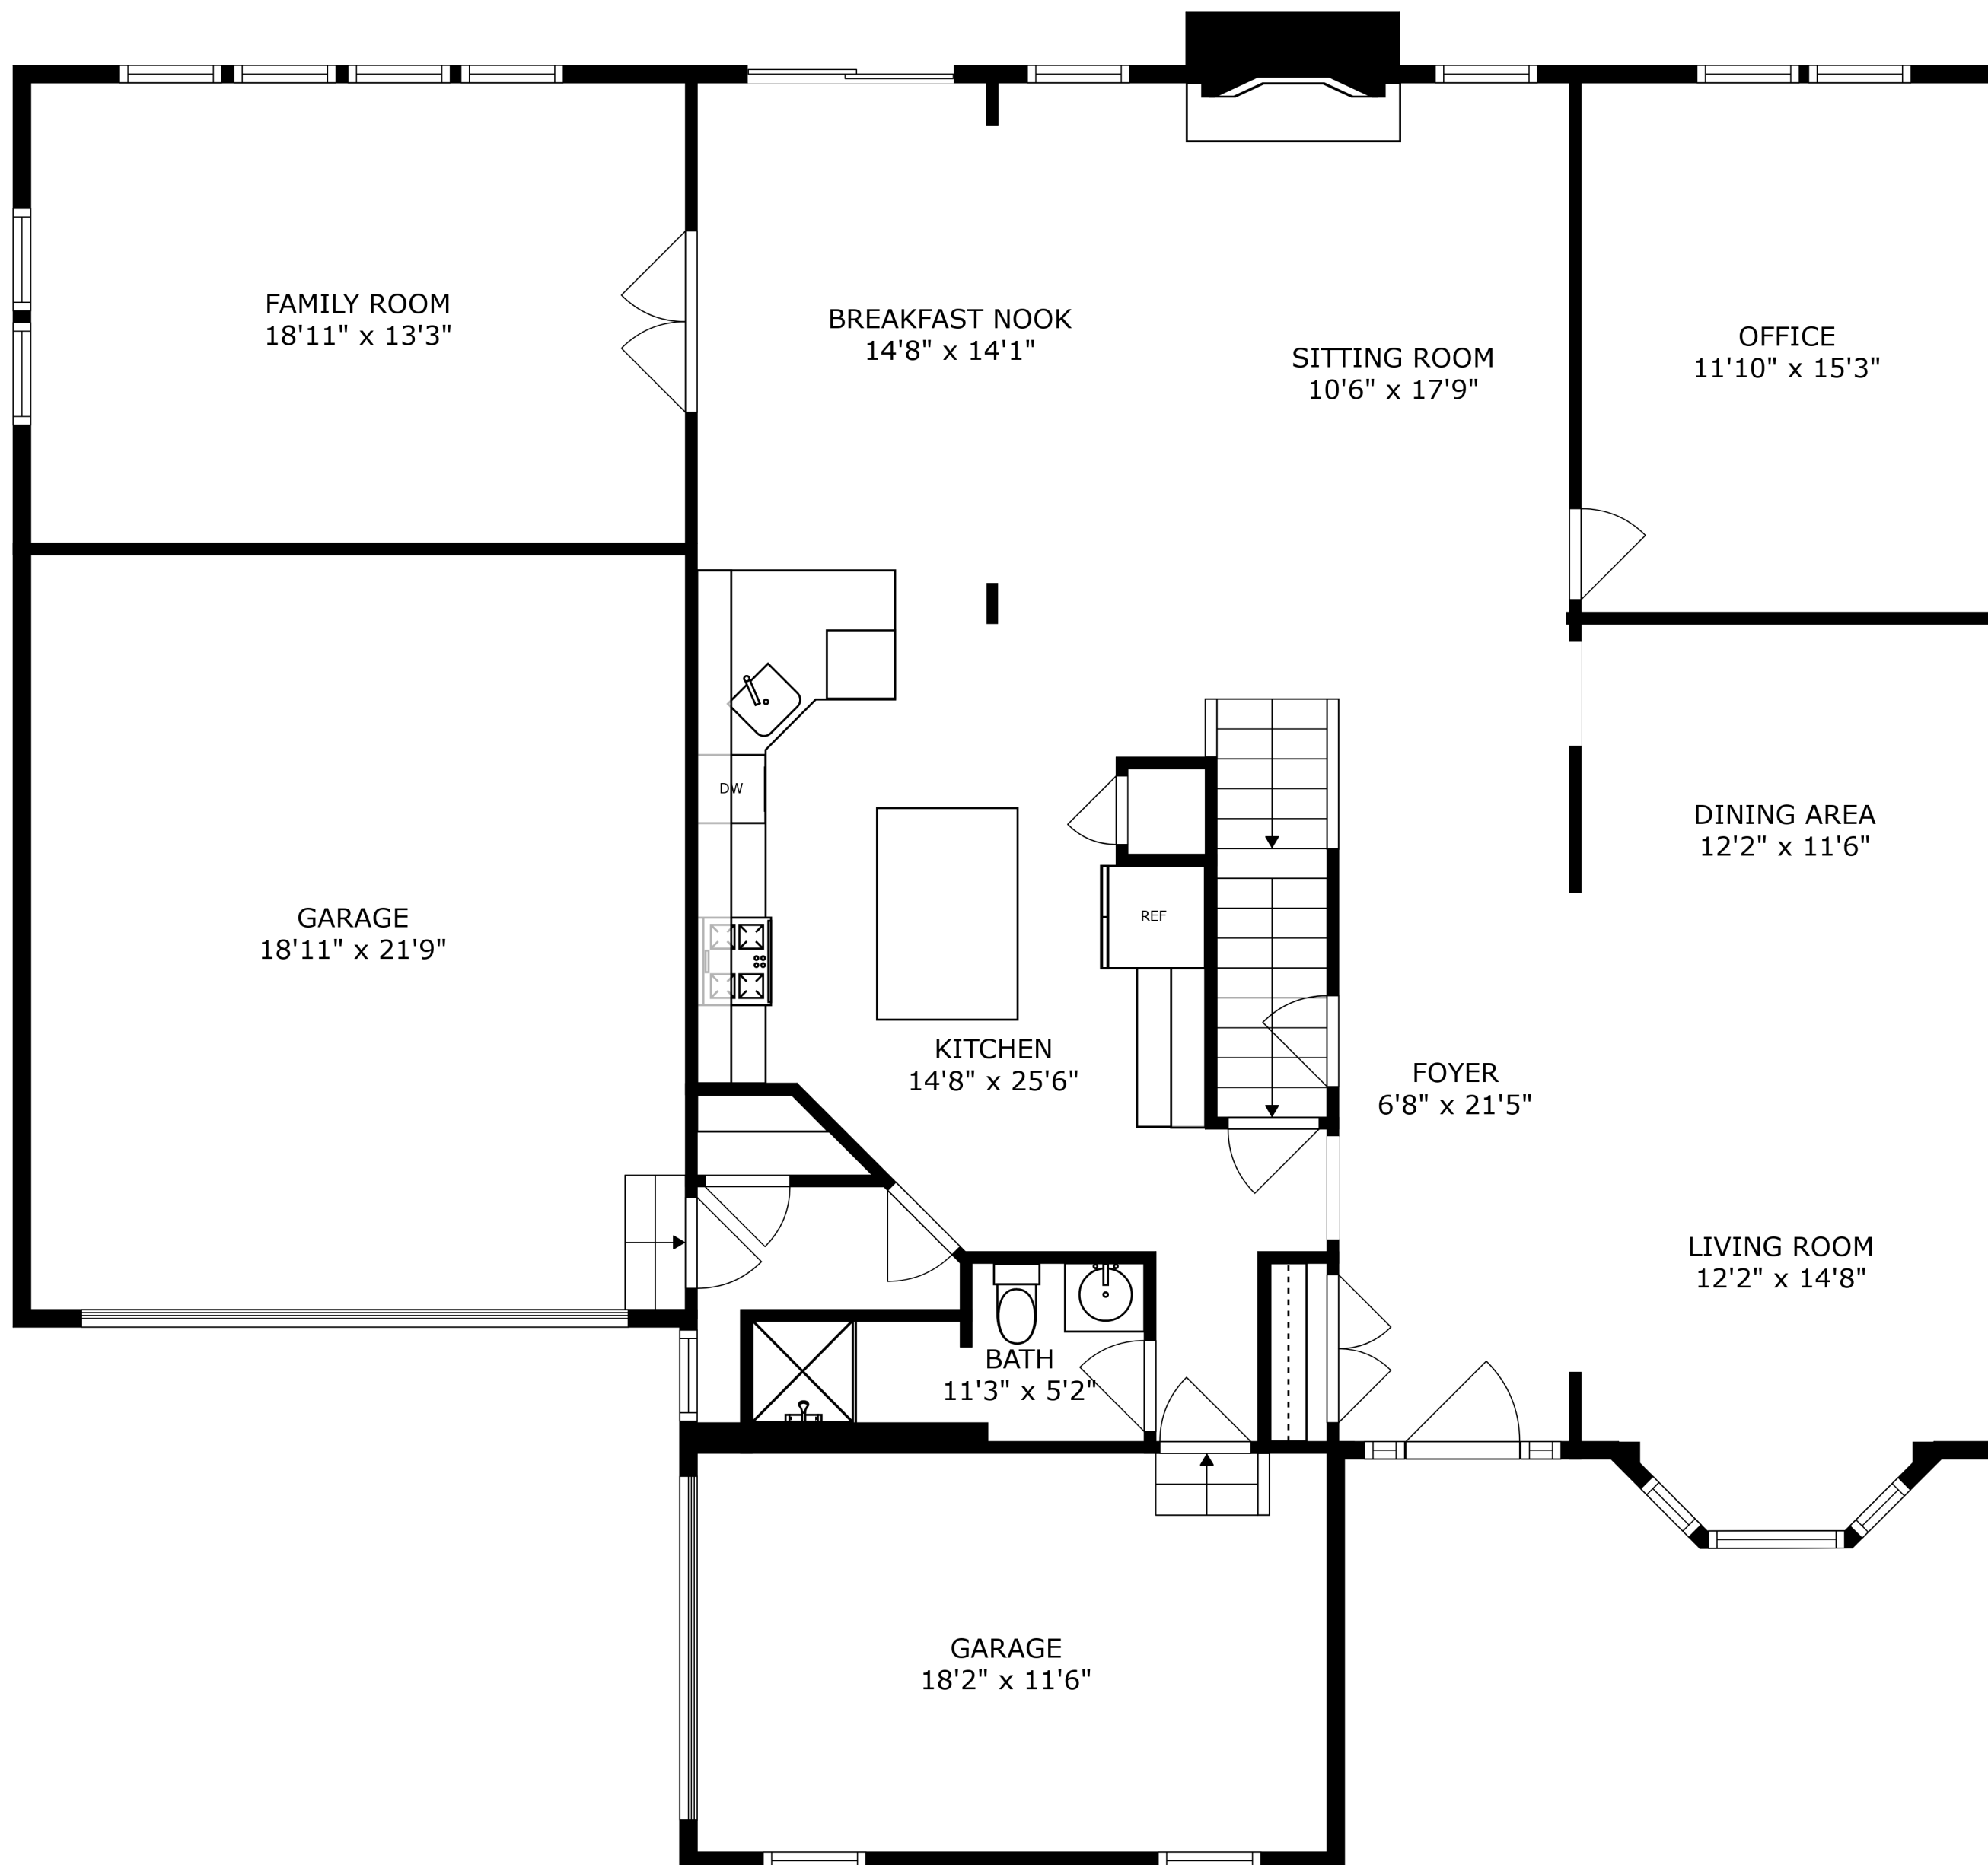

SIZES AND DIMENSIONS ARE APPROXIMATE, ACTUAL MAY VARY.

SIZES AND DIMENSIONS ARE APPROXIMATE, ACTUAL MAY VARY.

SIZES AND DIMENSIONS ARE APPROXIMATE, ACTUAL MAY VARY.

BASEMENT
54'7" x 36'10"

STORAGE
10'9" x 16'11"

BATH
10'9" x 7'2"

BEDROOM
10'6" x 15'2"

W.I.C.
9'8" x 6'0"

SIZES AND DIMENSIONS ARE APPROXIMATE, ACTUAL MAY VARY.