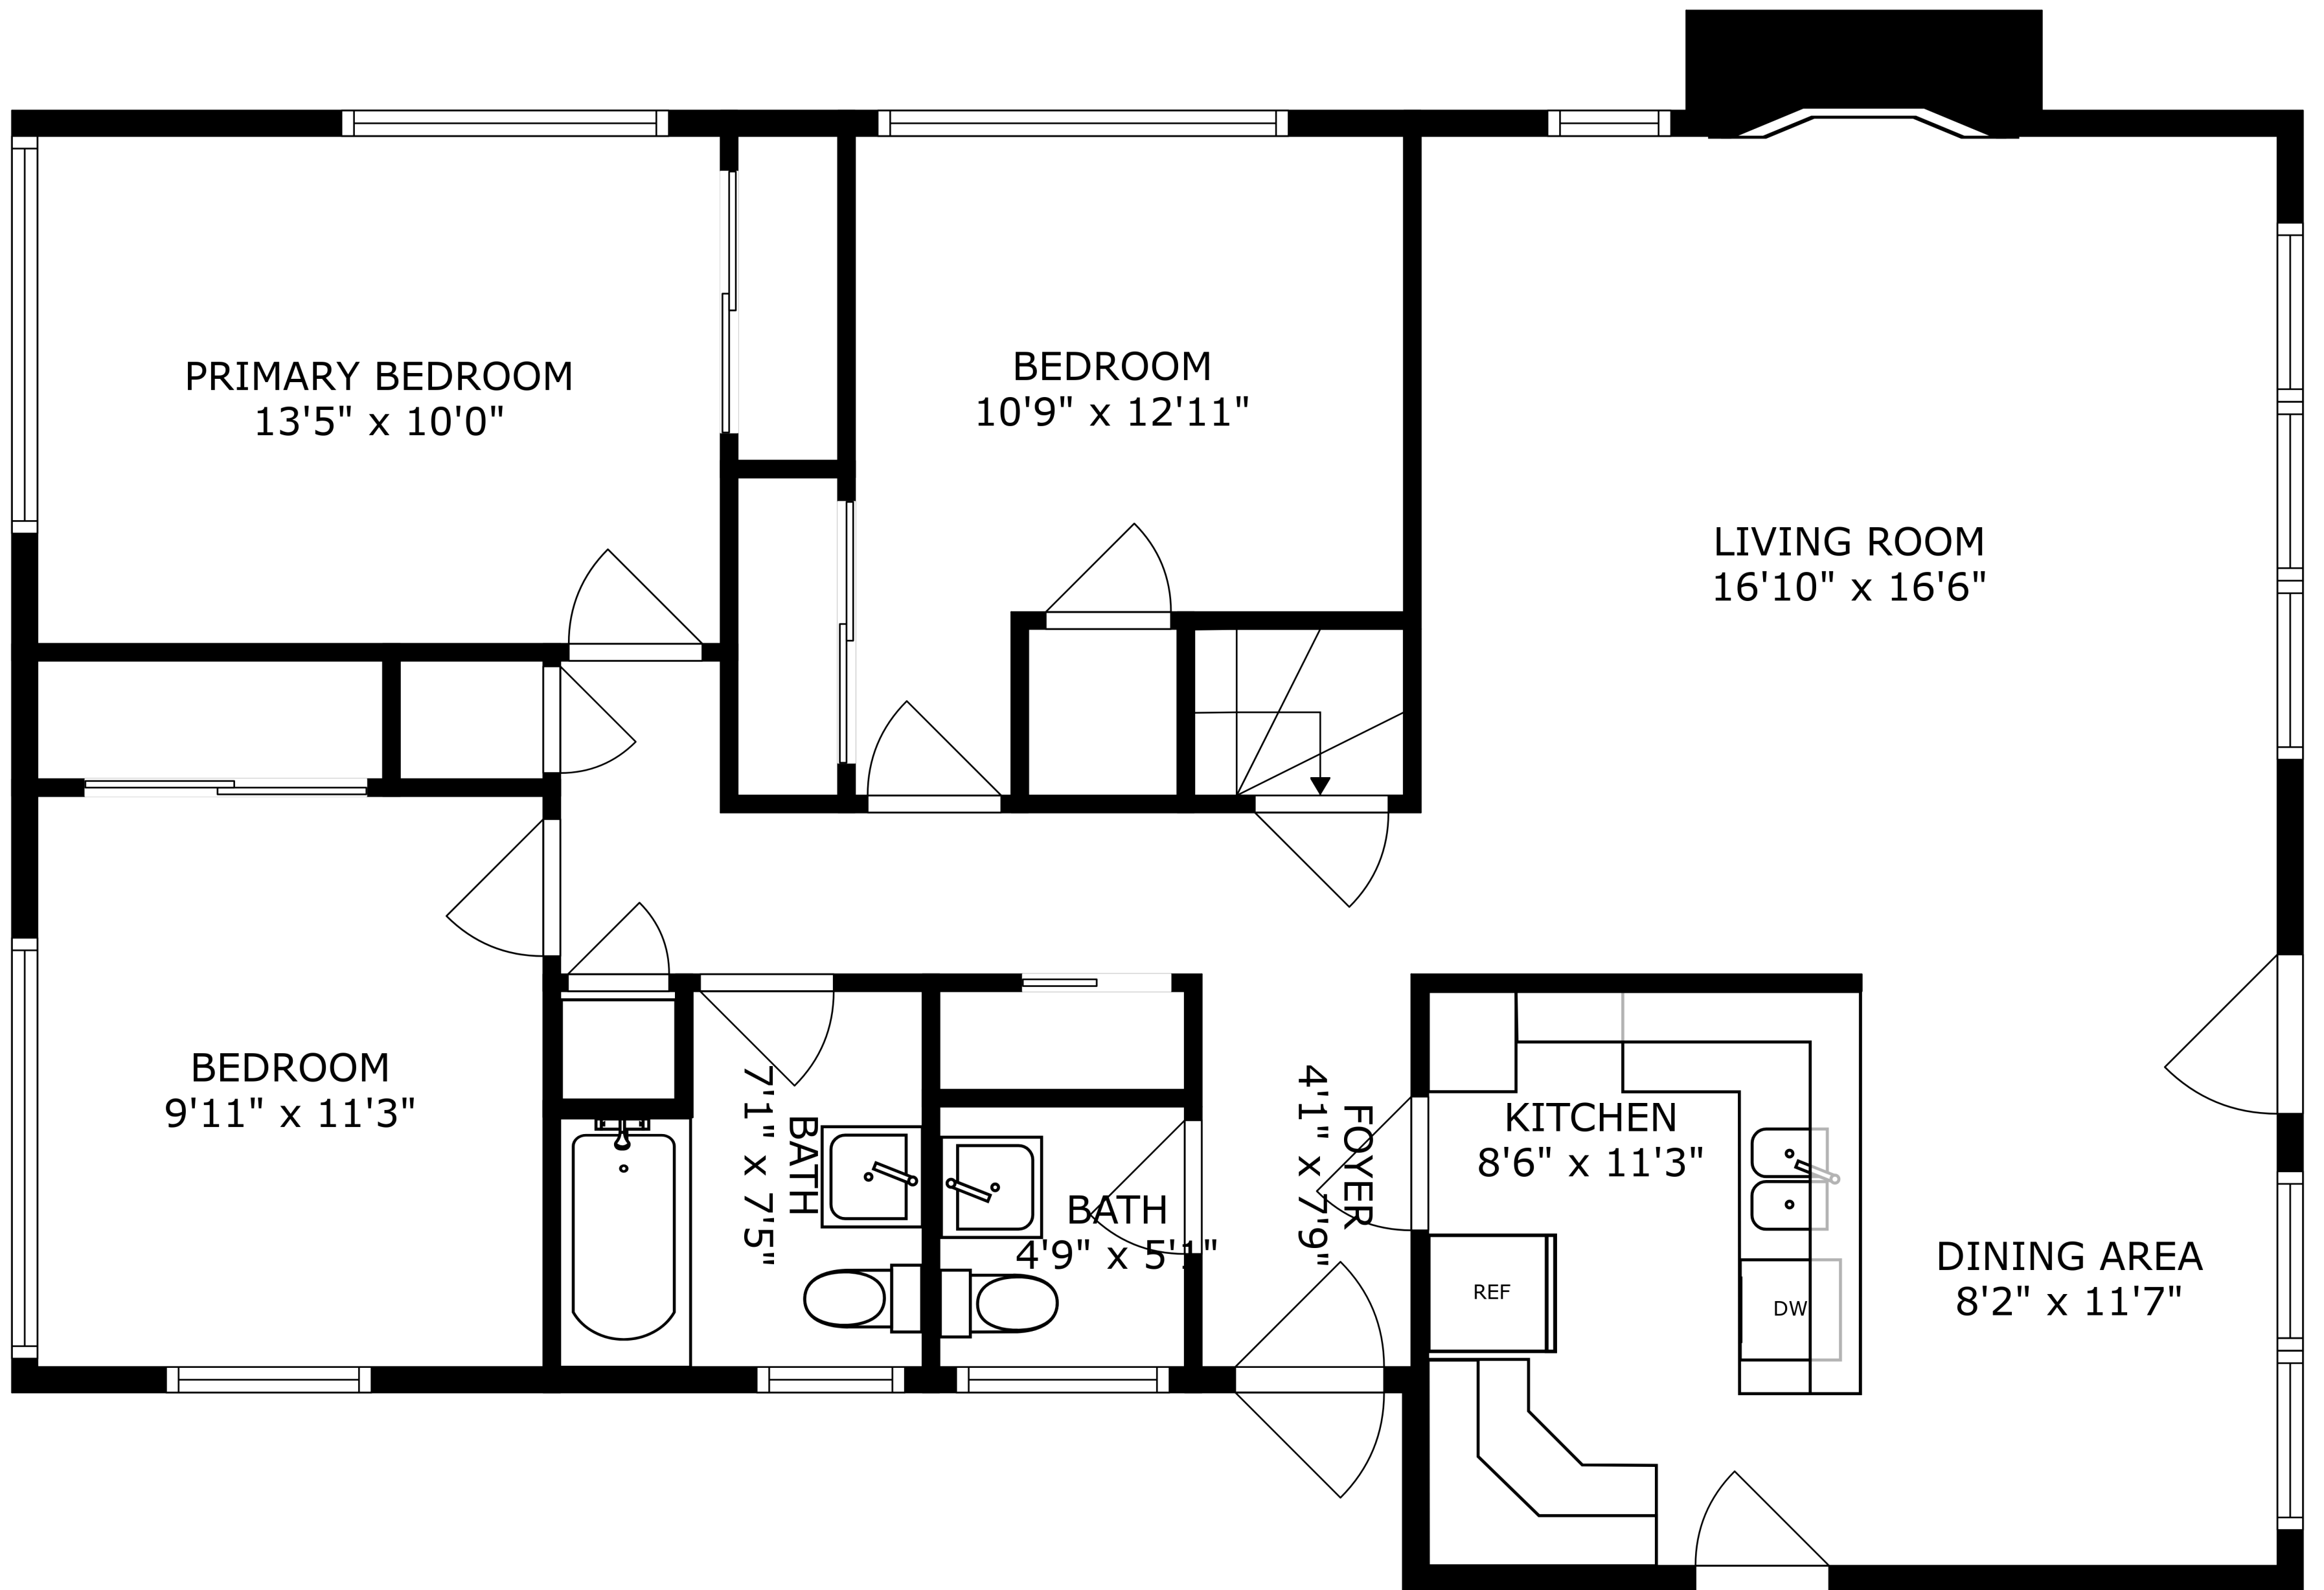

SIZES AND DIMENSIONS ARE APPROXIMATE, ACTUAL MAY VARY.

SIZES AND DIMENSIONS ARE APPROXIMATE, ACTUAL MAY VARY.

BASEMENT
23'8" x 23'5"

UTILITY
22'1" x 27'8"

REF

D

W

SIZES AND DIMENSIONS ARE APPROXIMATE, ACTUAL MAY VARY.