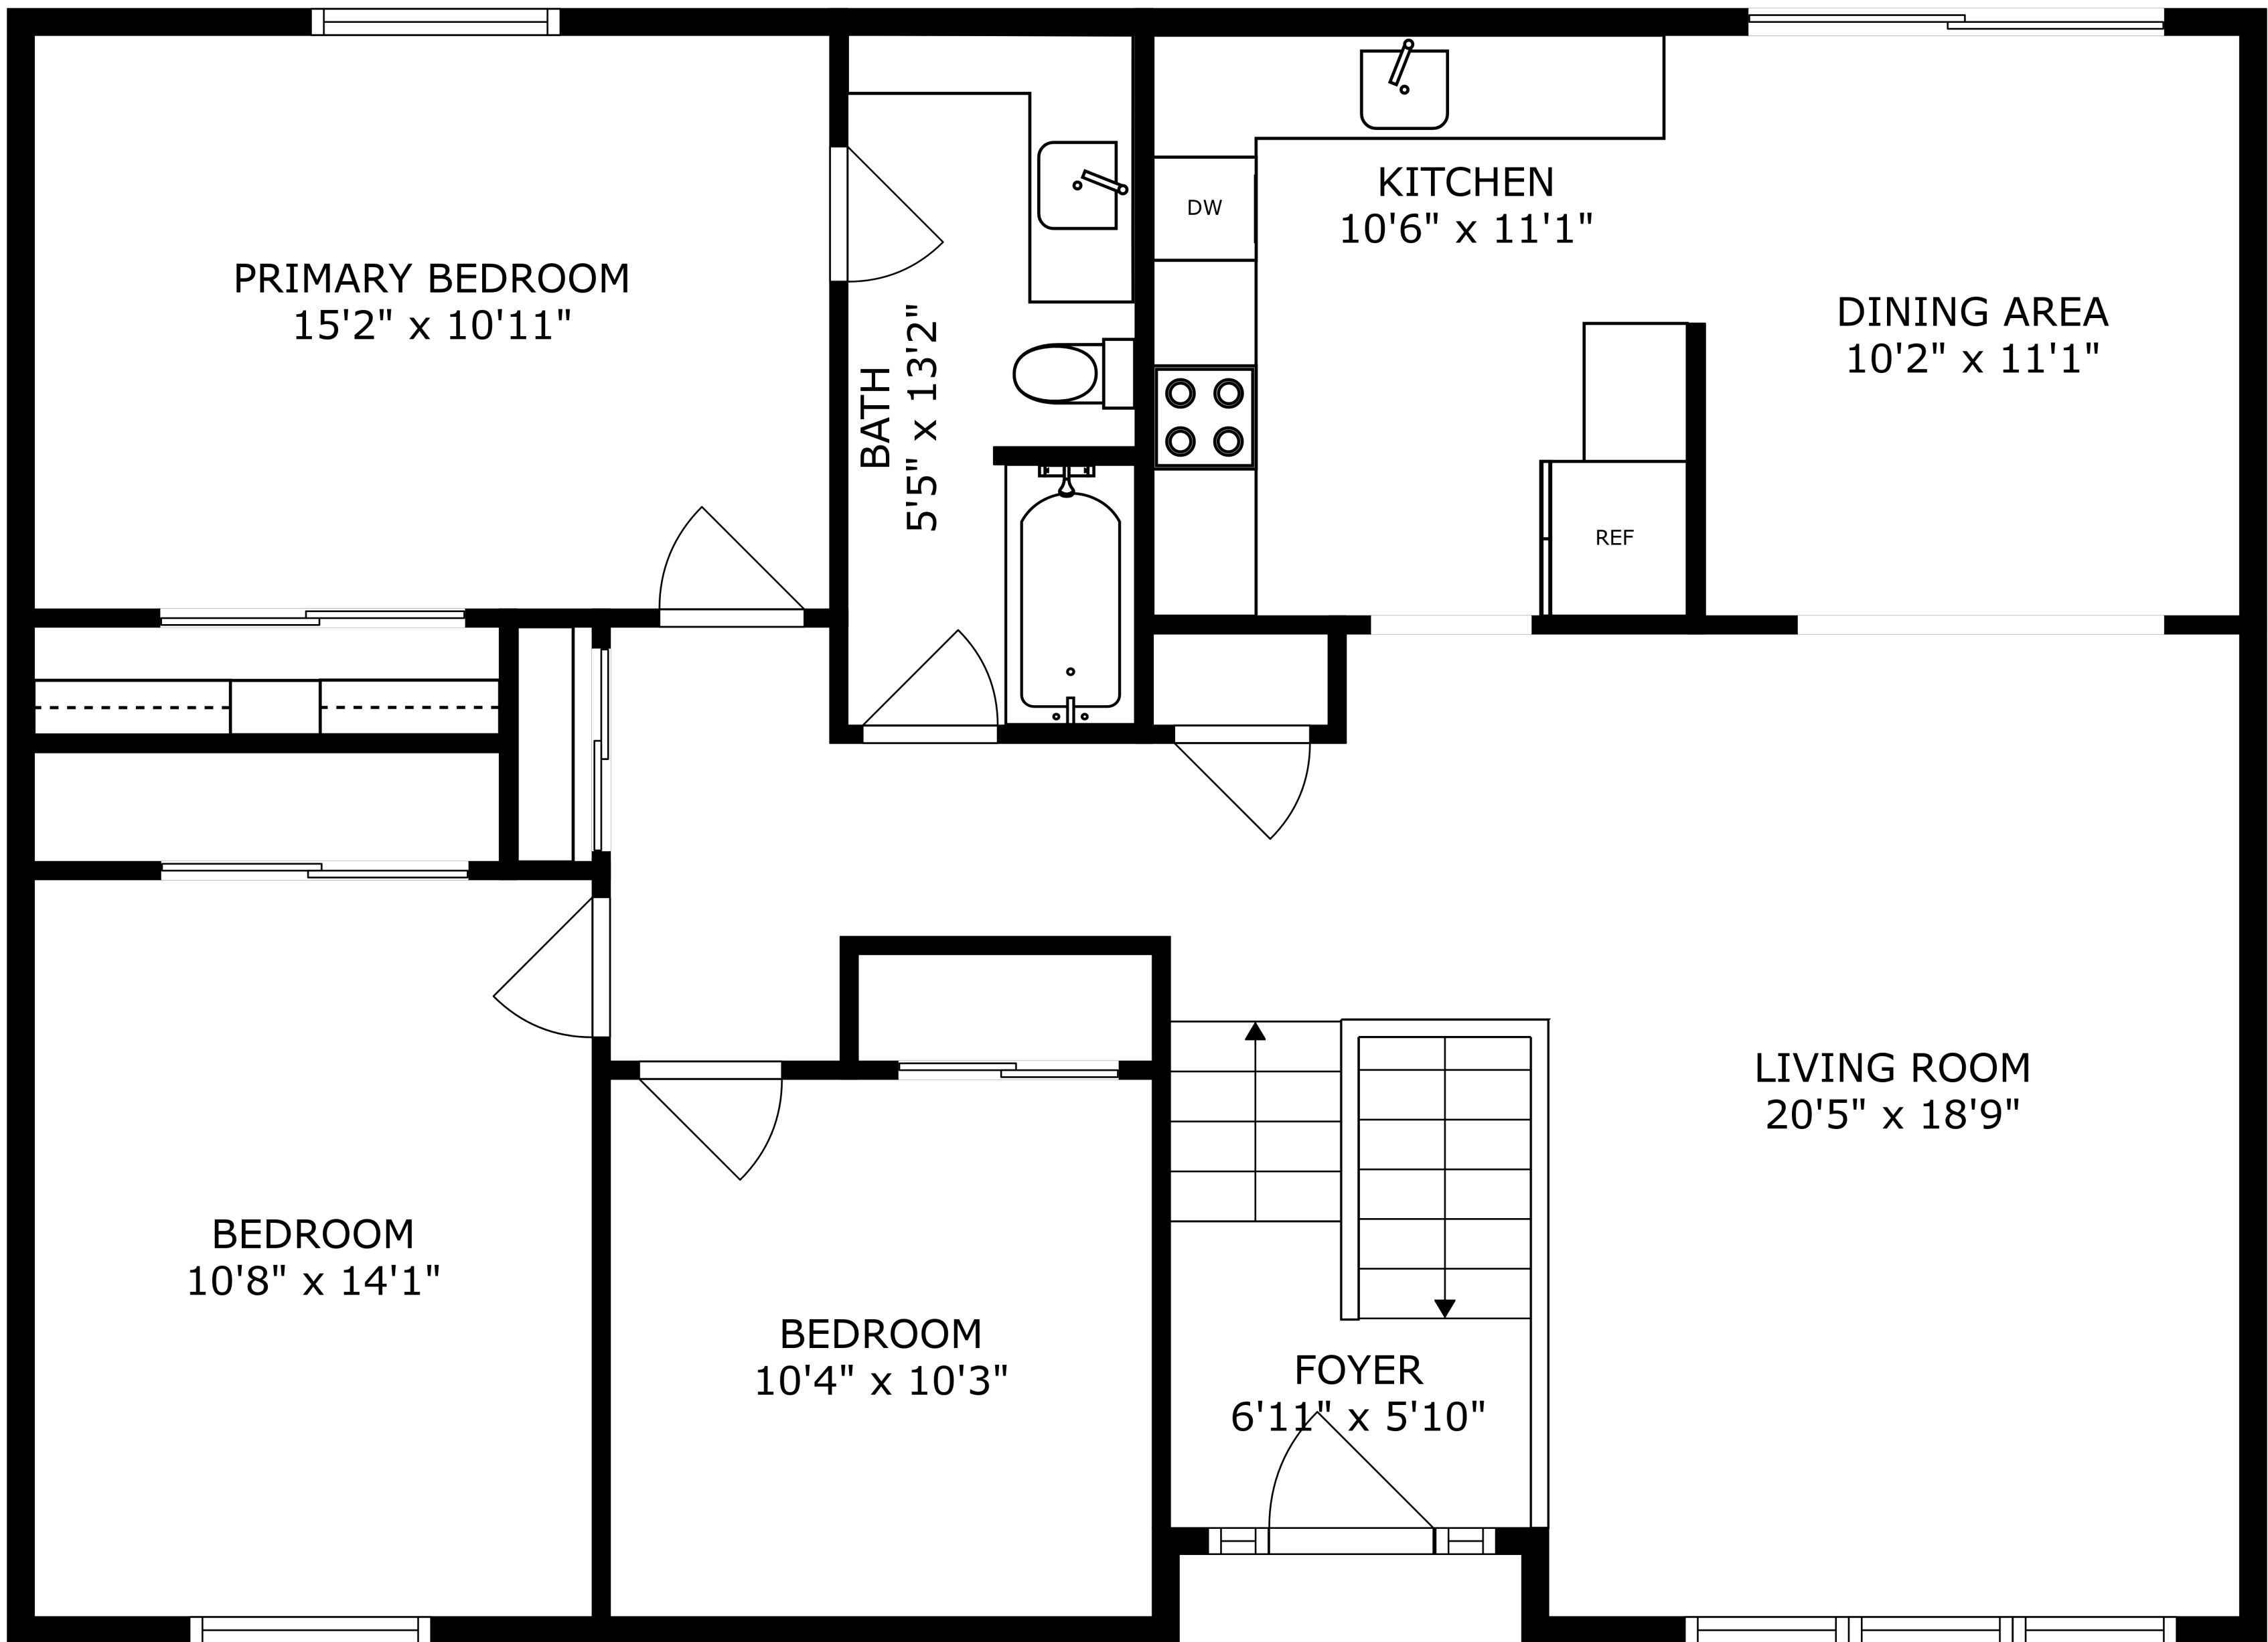

FLOOR 1

FLOOR 2

SIZES AND DIMENSIONS ARE APPROXIMATE, ACTUAL MAY VARY.

UTILITY
23'10" x 7'0"

ROOM
16'1" x 15'10"

BATH
5'5" x 7'1"

GARAGE
20'3" x 20'6"

BEDROOM
12'6" x 9'4"