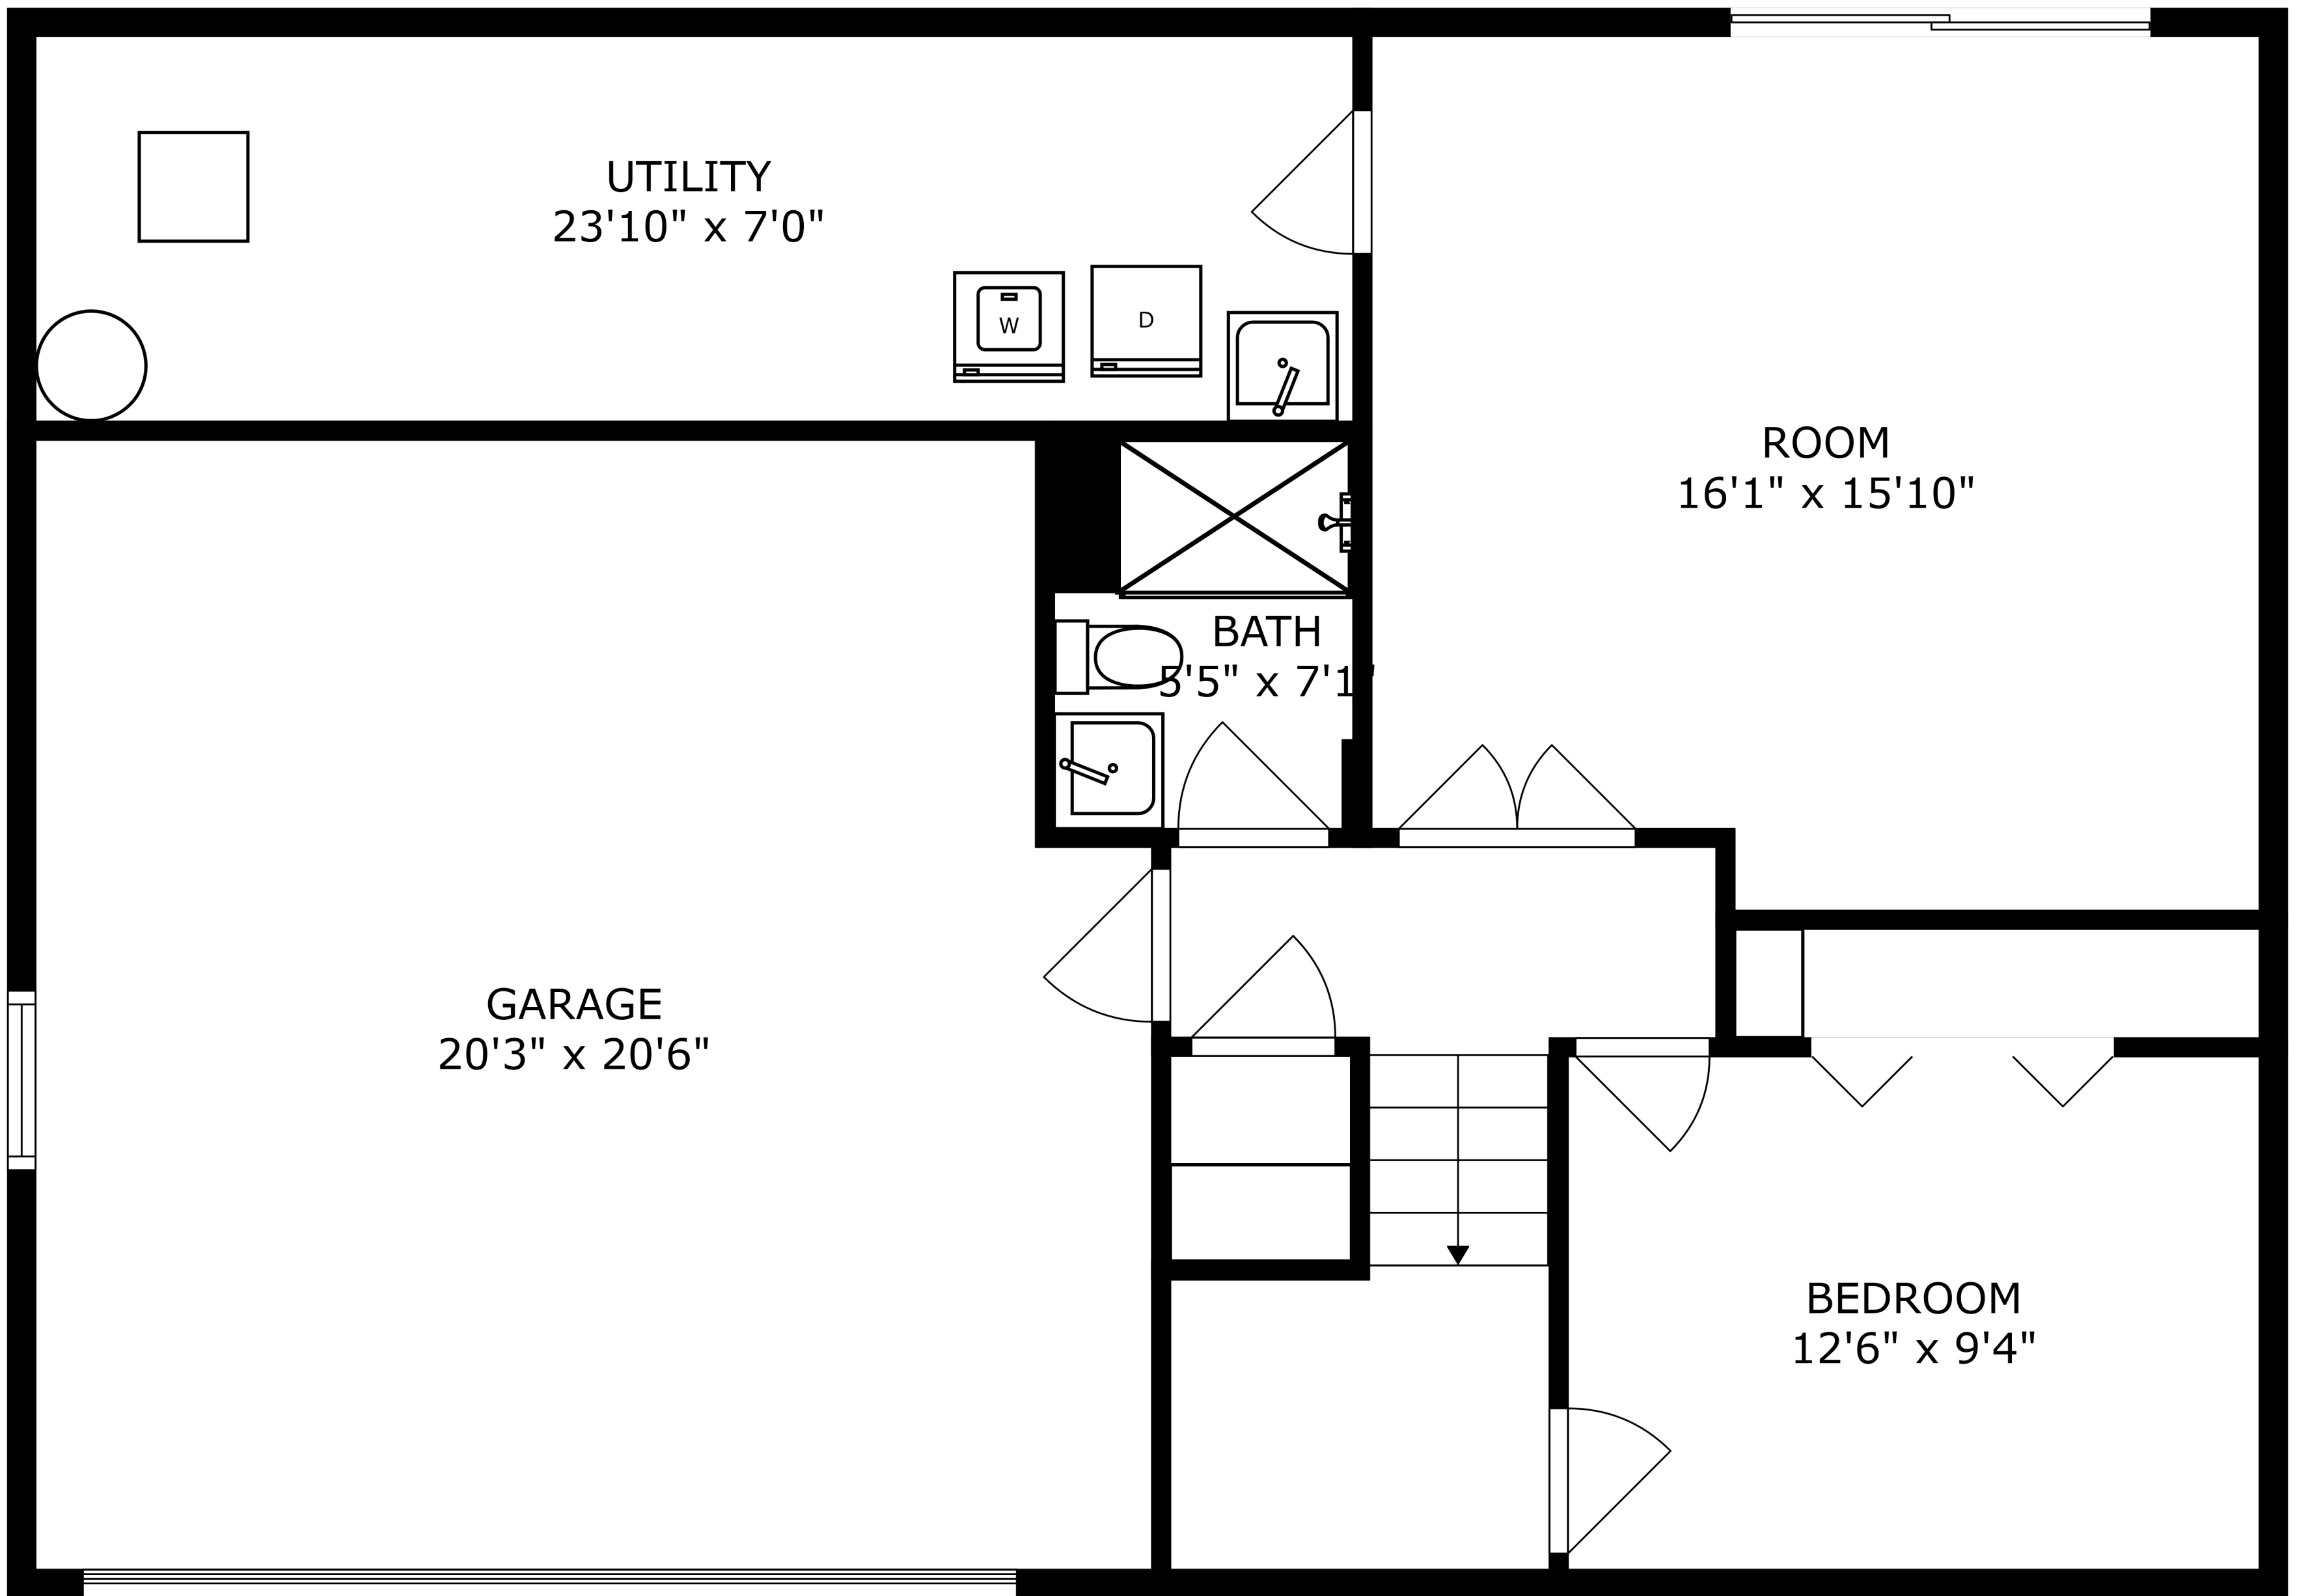

FLOOR 1

FLOOR 2

SIZES AND DIMENSIONS ARE APPROXIMATE, ACTUAL MAY VARY.

UTILITY
23'10" x 7'0"

ROOM
16'1" x 15'10"

BATH
5'5" x 7'1"

GARAGE
20'3" x 20'6"

BEDROOM
12'6" x 9'4"