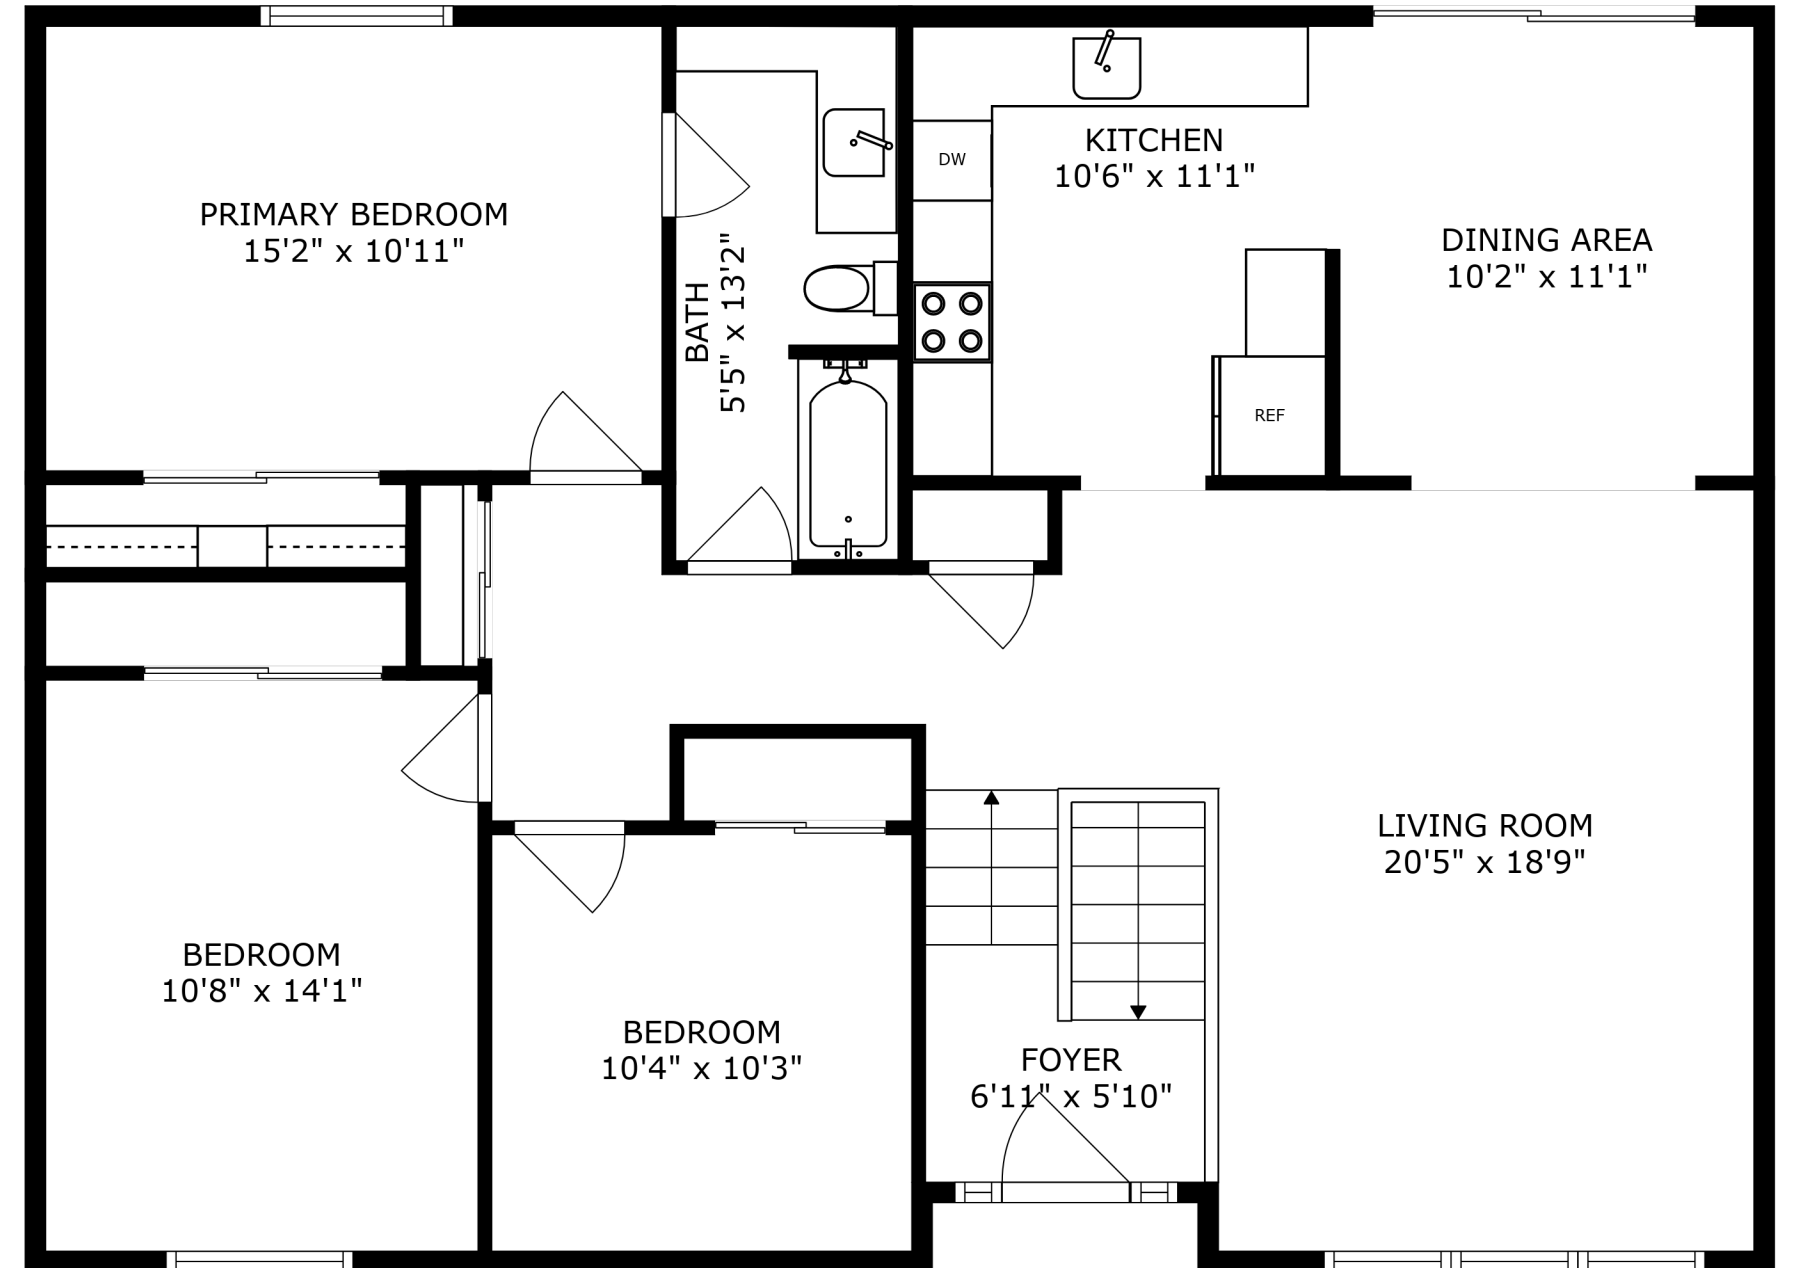

FLOOR 1

FLOOR 2

SIZES AND DIMENSIONS ARE APPROXIMATE, ACTUAL MAY VARY.

UTILITY
23'10" x 7'0"

ROOM
16'1" x 15'10"

BATH
5'5" x 7'1"

GARAGE
20'3" x 20'6"

BEDROOM
12'6" x 9'4"