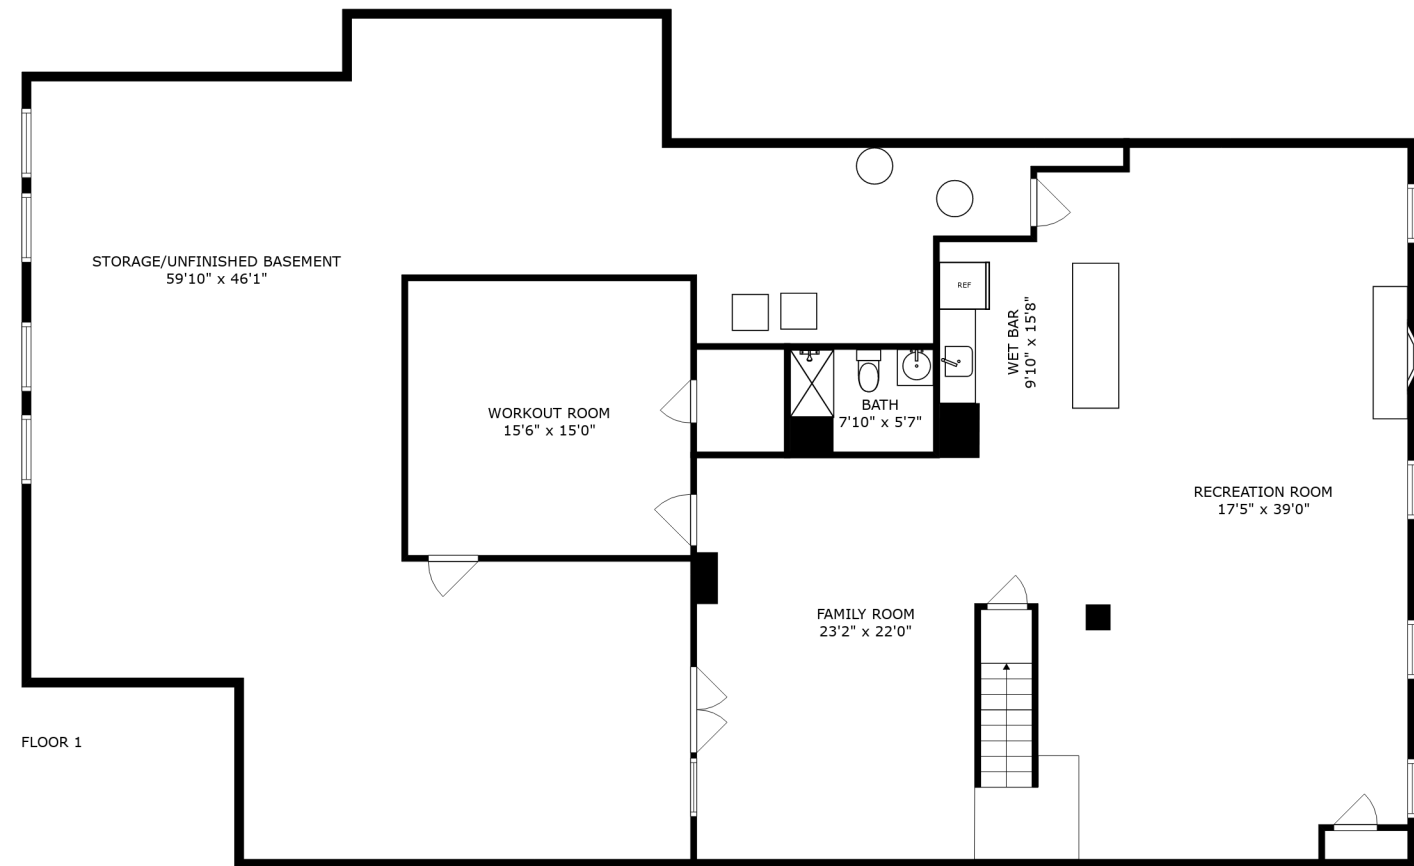

FLOOR 2

140 S SUFFOLK LN, LAKE FOREST, IL 60045

FLOOR 3

140 S SUFFOLK LN, LAKE FOREST, IL 60045

FLOOR 1

140 S SUFFOLK LN, LAKE FOREST, IL 60045

SIZES AND DIMENSIONS ARE APPROXIMATE, ACTUAL MAY VARY.

140 S SUFFOLK LN, LAKE FOREST, IL 60045

SIZES AND DIMENSIONS ARE APPROXIMATE, ACTUAL MAY VARY.

140 S SUFFOLK LN, LAKE FOREST, IL 60045

SIZES AND DIMENSIONS ARE APPROXIMATE, ACTUAL MAY VARY.

140 S SUFFOLK LN, LAKE FOREST, IL 60045

SIZES AND DIMENSIONS ARE APPROXIMATE, ACTUAL MAY VARY.