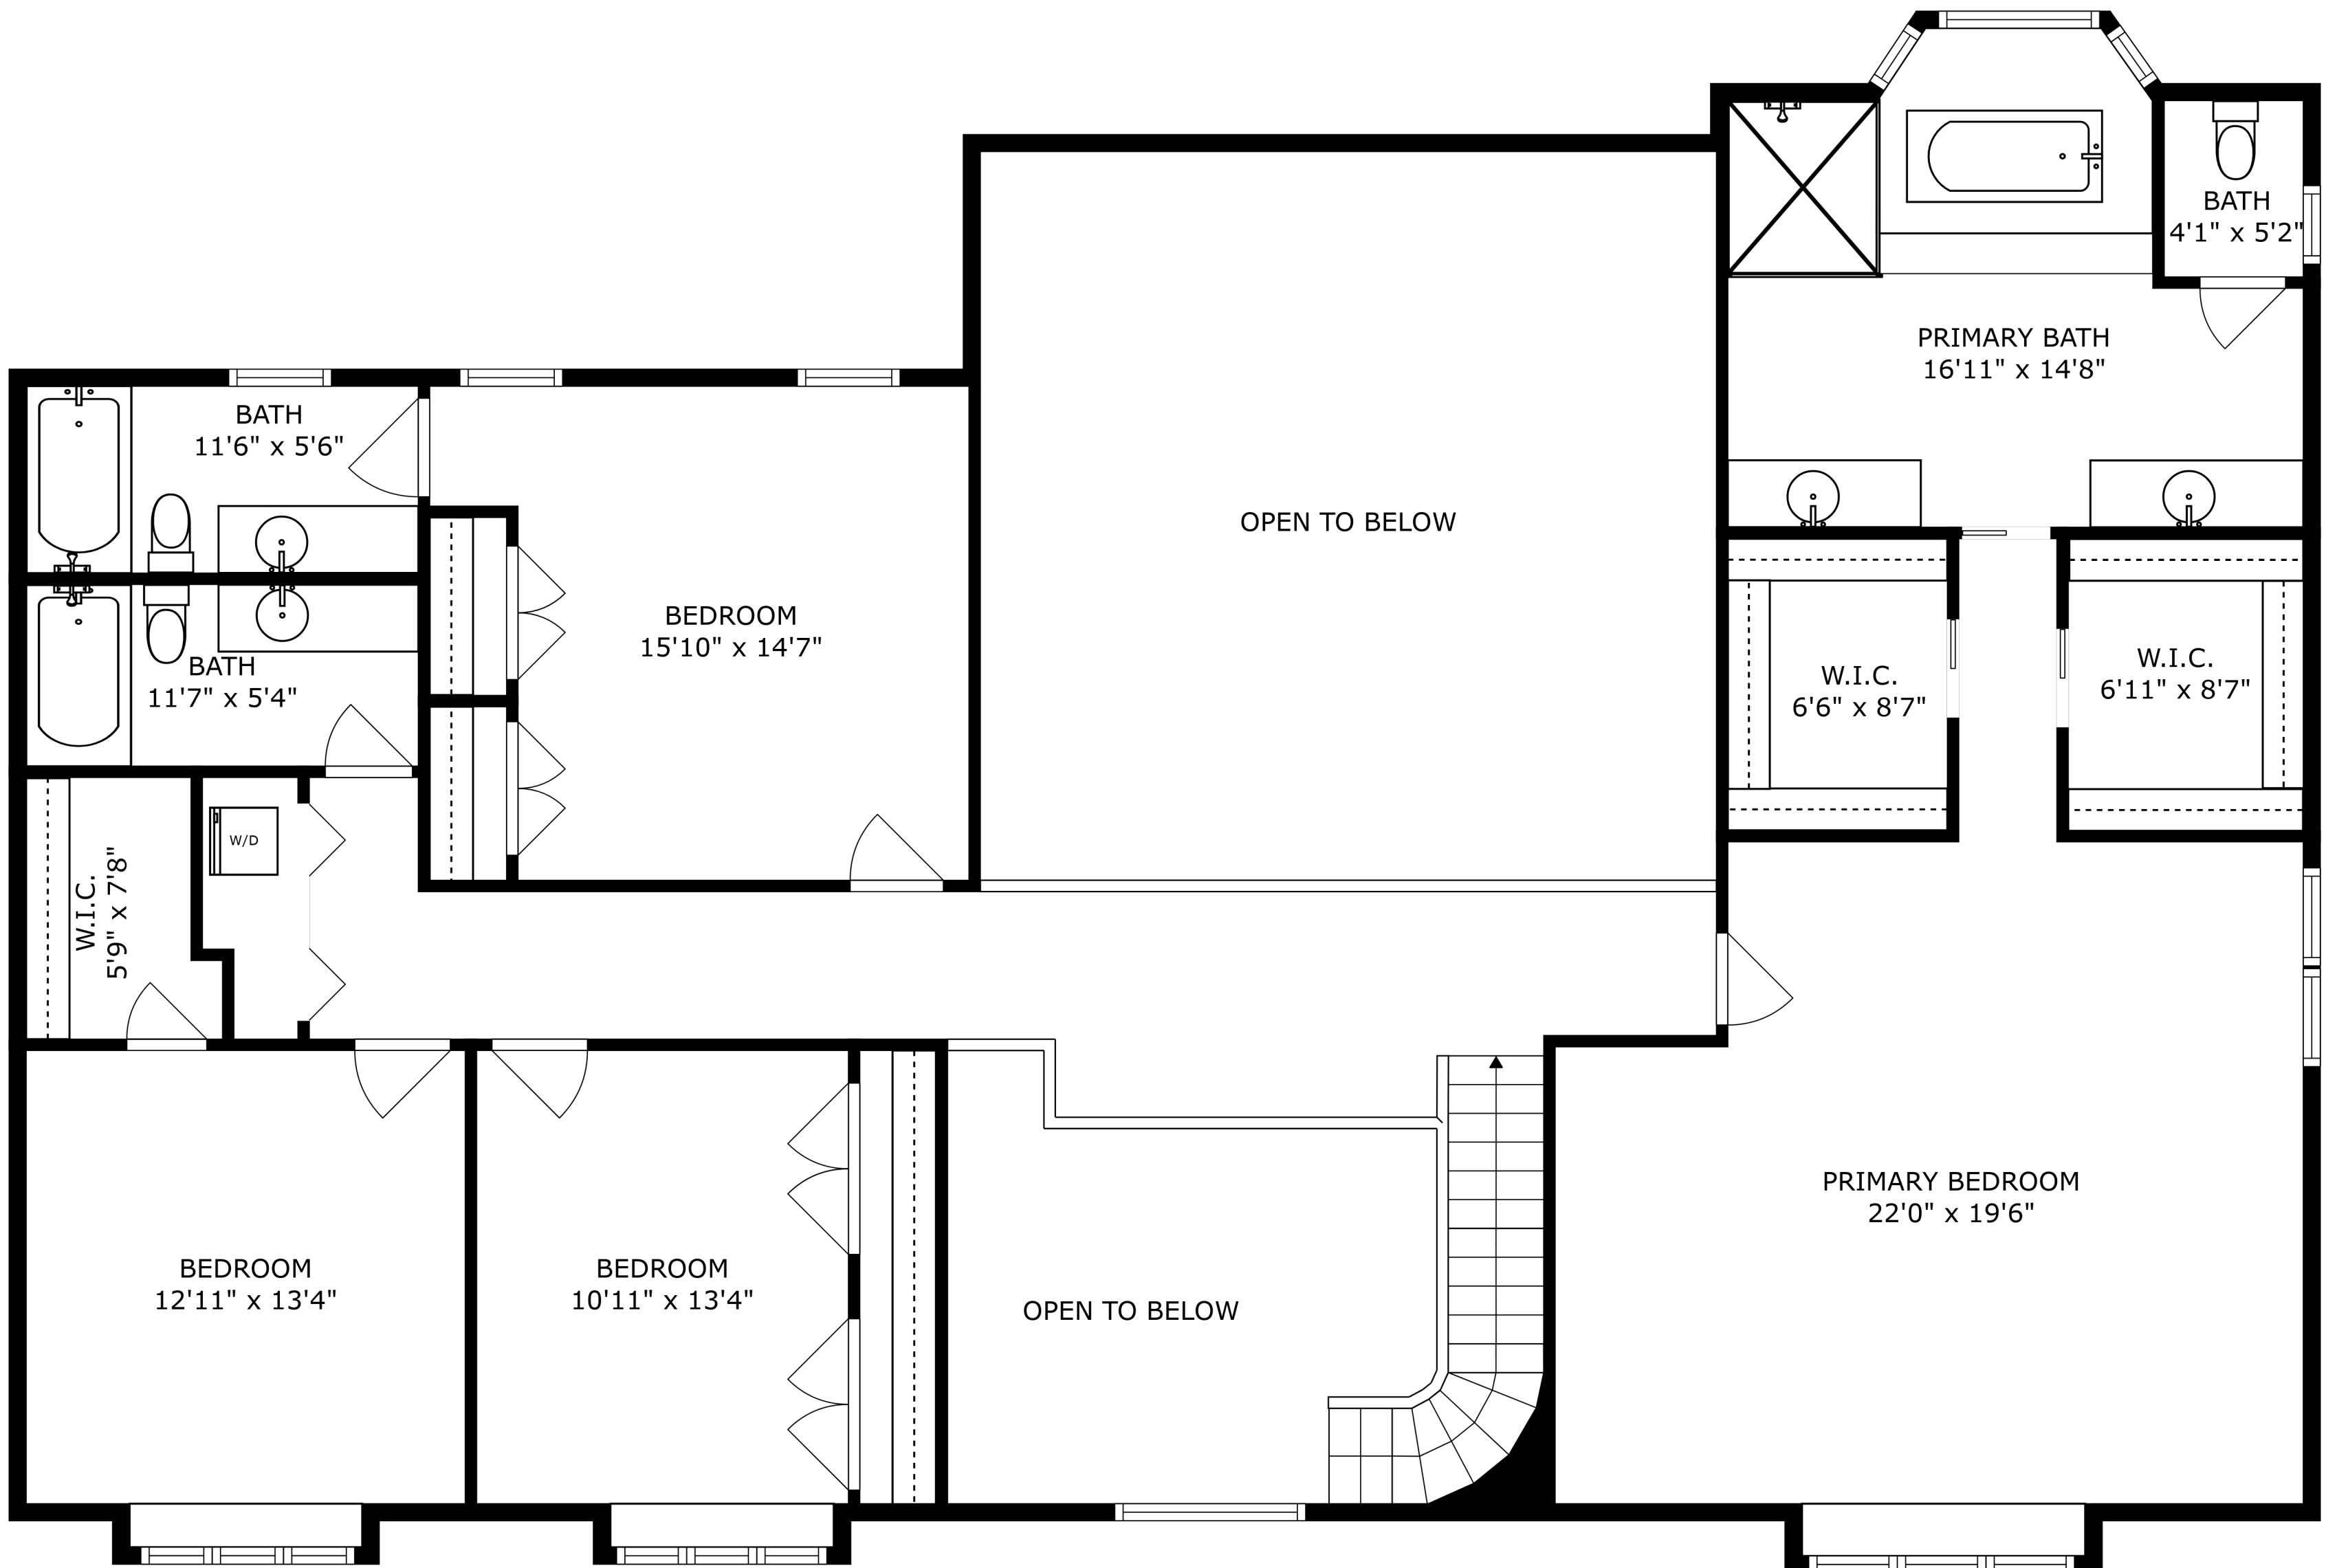

FLOOR 2

140 S SUFFOLK LN, LAKE FOREST, IL 60045

FLOOR 3

140 S SUFFOLK LN, LAKE FOREST, IL 60045

FLOOR 1

140 S SUFFOLK LN, LAKE FOREST, IL 60045

SIZES AND DIMENSIONS ARE APPROXIMATE, ACTUAL MAY VARY.

140 S SUFFOLK LN, LAKE FOREST, IL 60045

SIZES AND DIMENSIONS ARE APPROXIMATE, ACTUAL MAY VARY.

140 S SUFFOLK LN, LAKE FOREST, IL 60045

SIZES AND DIMENSIONS ARE APPROXIMATE, ACTUAL MAY VARY.

140 S SUFFOLK LN, LAKE FOREST, IL 60045

SIZES AND DIMENSIONS ARE APPROXIMATE, ACTUAL MAY VARY.