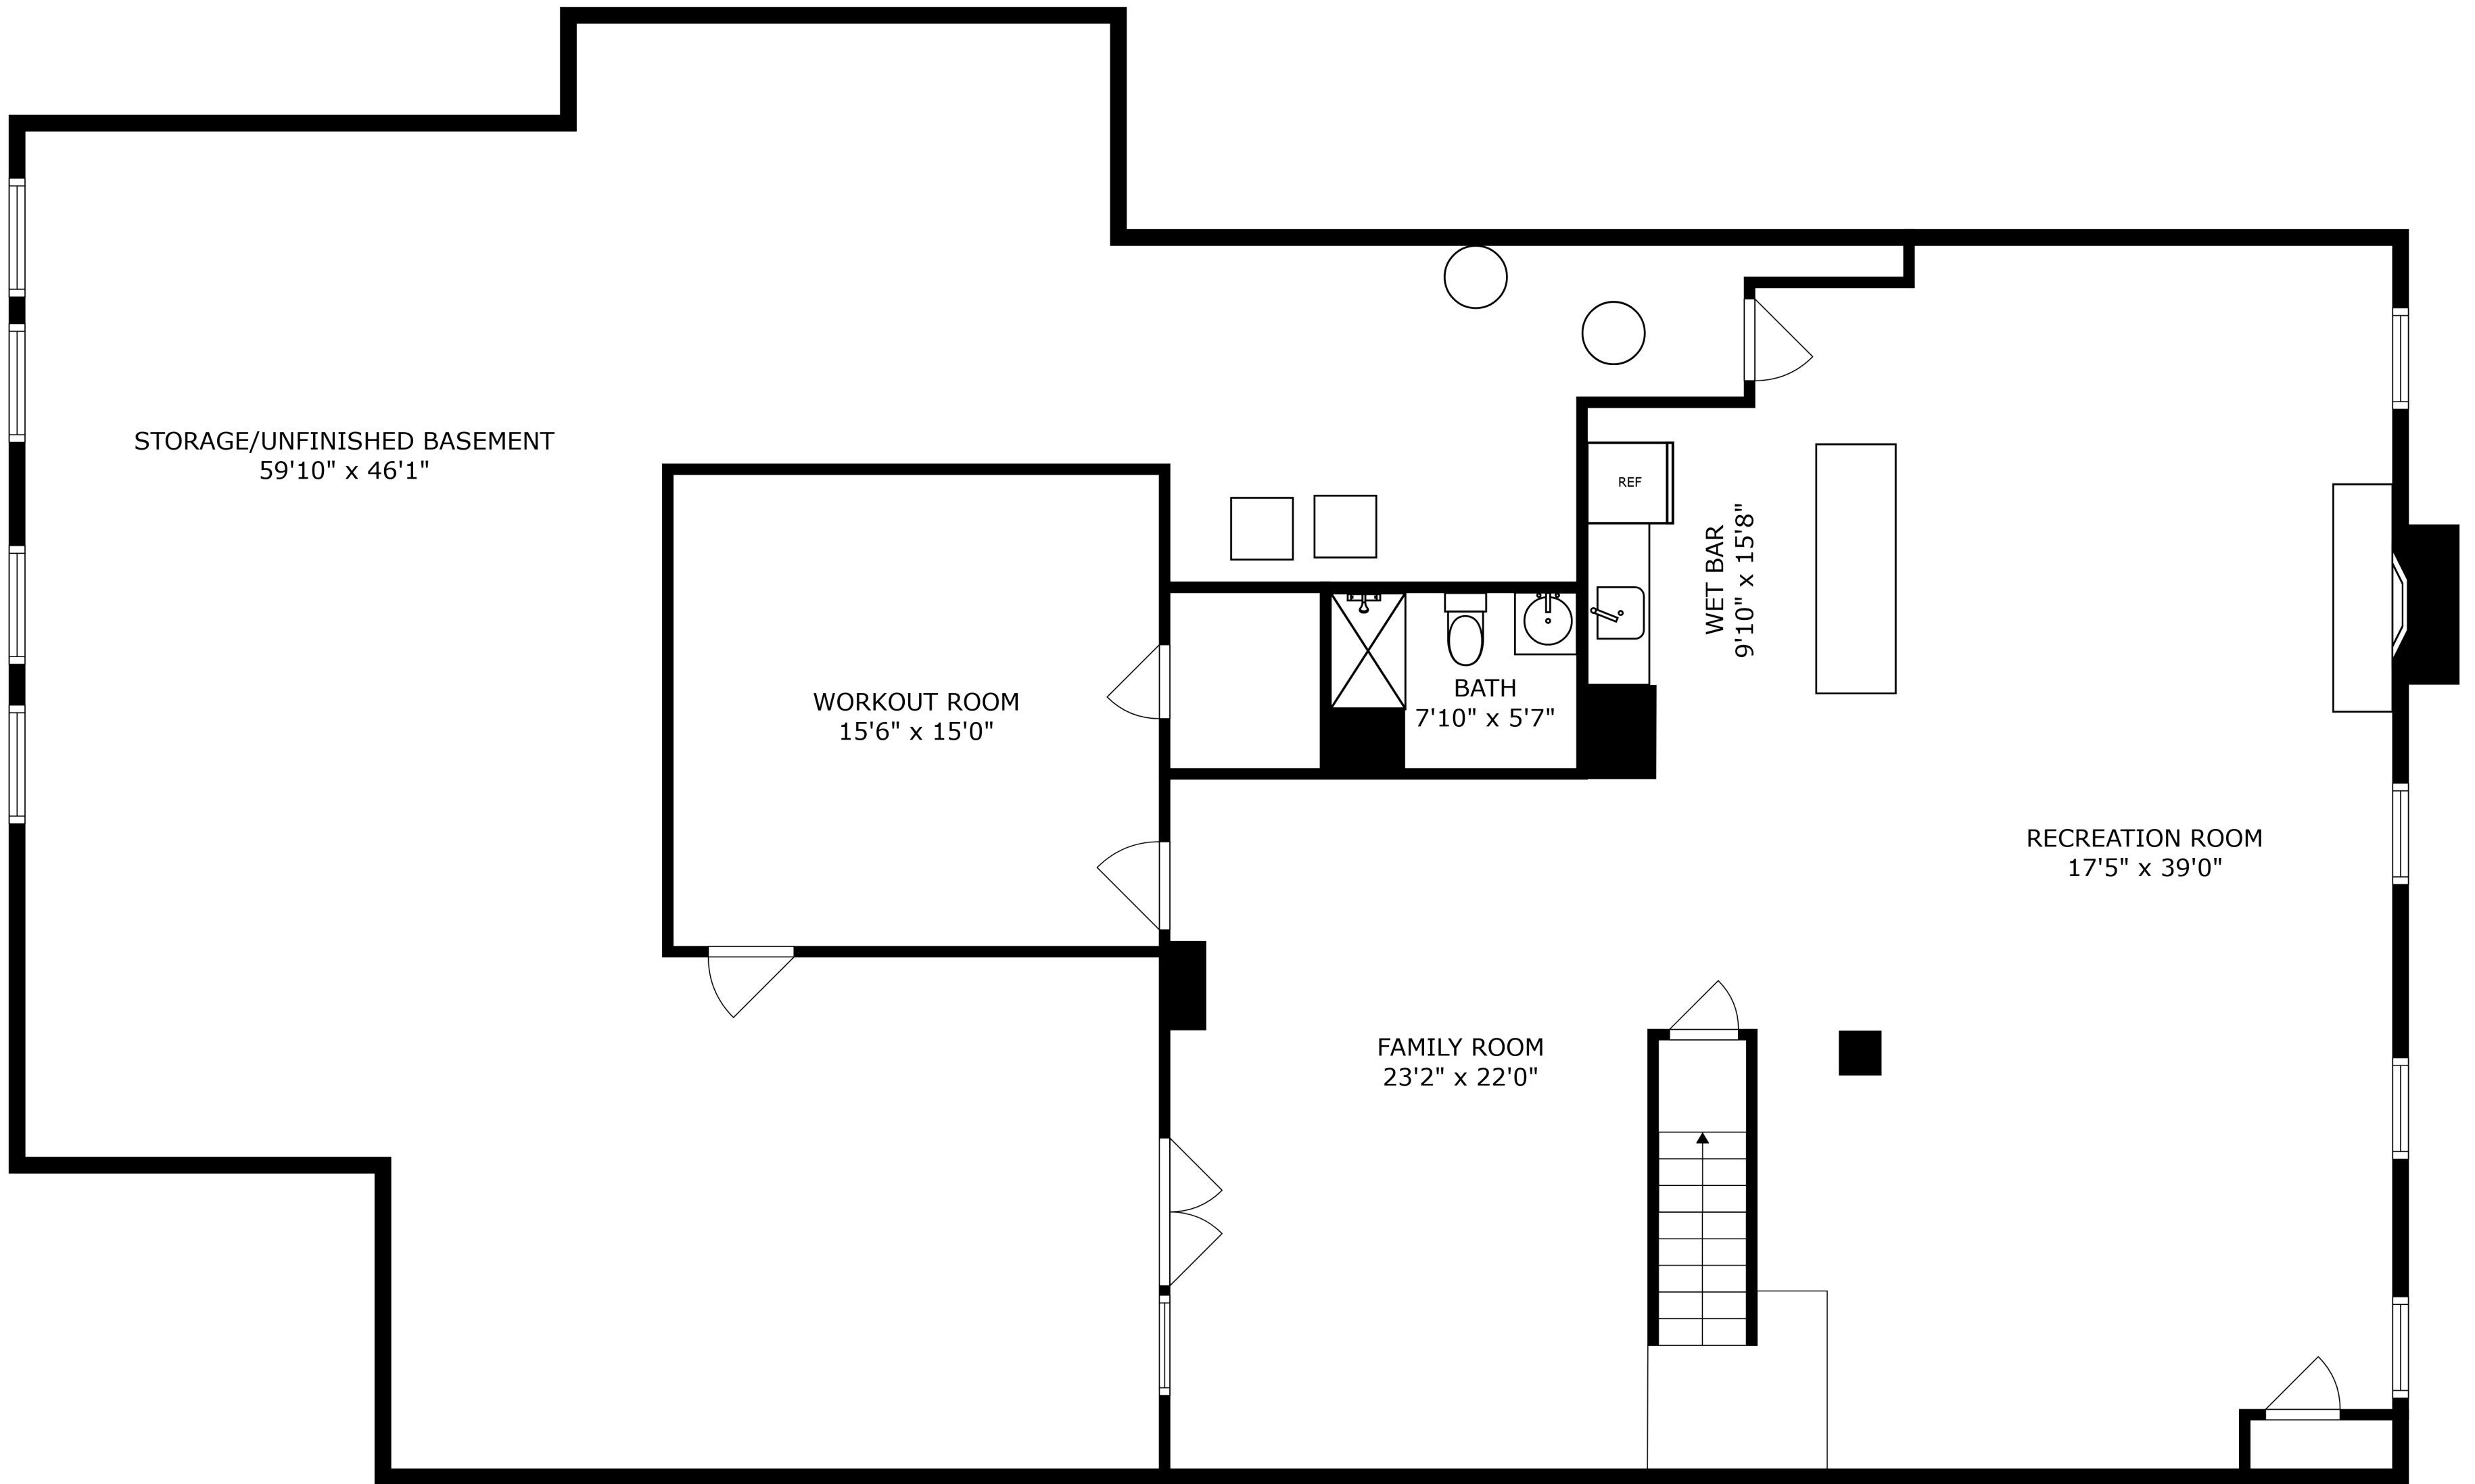

FLOOR 2

140 S SUFFOLK LN, LAKE FOREST, IL 60045

FLOOR 3

140 S SUFFOLK LN, LAKE FOREST, IL 60045

FLOOR 1

140 S SUFFOLK LN, LAKE FOREST, IL 60045

SIZES AND DIMENSIONS ARE APPROXIMATE, ACTUAL MAY VARY.

140 S SUFFOLK LN, LAKE FOREST, IL 60045

SIZES AND DIMENSIONS ARE APPROXIMATE, ACTUAL MAY VARY.

140 S SUFFOLK LN, LAKE FOREST, IL 60045

SIZES AND DIMENSIONS ARE APPROXIMATE, ACTUAL MAY VARY.

140 S SUFFOLK LN, LAKE FOREST, IL 60045

SIZES AND DIMENSIONS ARE APPROXIMATE, ACTUAL MAY VARY.