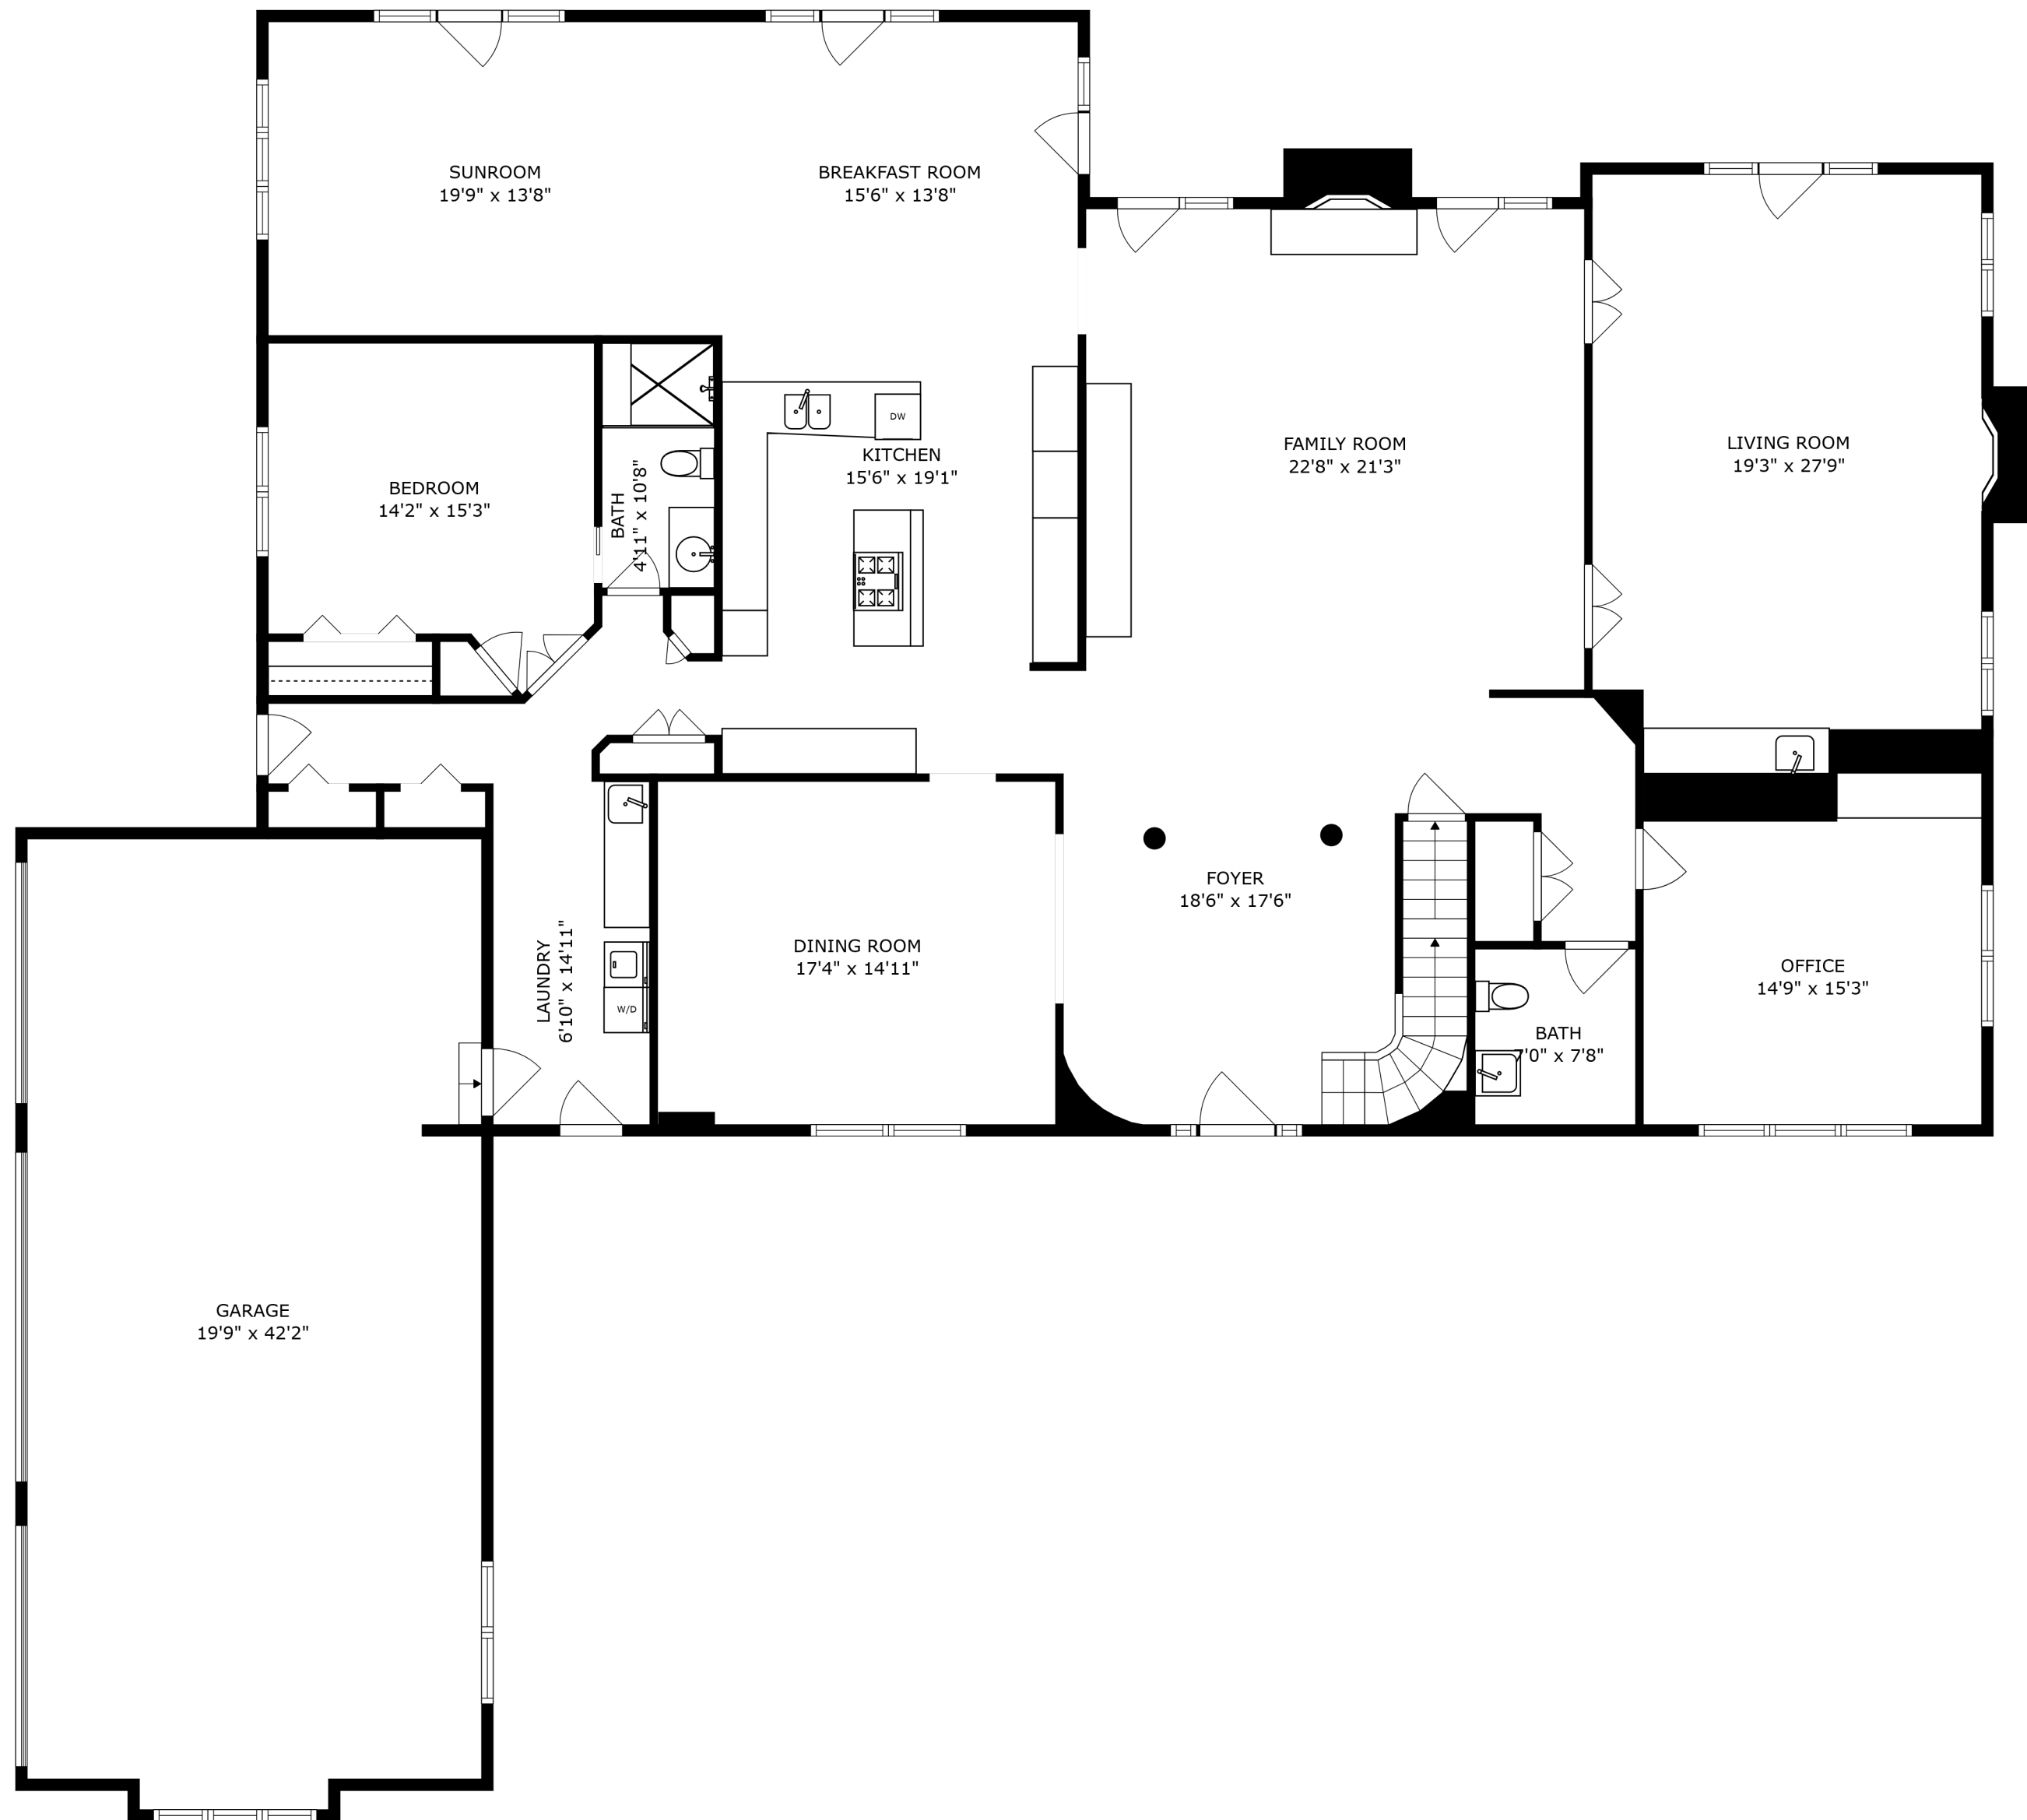

FLOOR 2

140 S SUFFOLK LN, LAKE FOREST, IL 60045

FLOOR 3

140 S SUFFOLK LN, LAKE FOREST, IL 60045

FLOOR 1

140 S SUFFOLK LN, LAKE FOREST, IL 60045

SIZES AND DIMENSIONS ARE APPROXIMATE, ACTUAL MAY VARY.

140 S SUFFOLK LN, LAKE FOREST, IL 60045

SIZES AND DIMENSIONS ARE APPROXIMATE, ACTUAL MAY VARY.

140 S SUFFOLK LN, LAKE FOREST, IL 60045

SIZES AND DIMENSIONS ARE APPROXIMATE, ACTUAL MAY VARY.

140 S SUFFOLK LN, LAKE FOREST, IL 60045

SIZES AND DIMENSIONS ARE APPROXIMATE, ACTUAL MAY VARY.