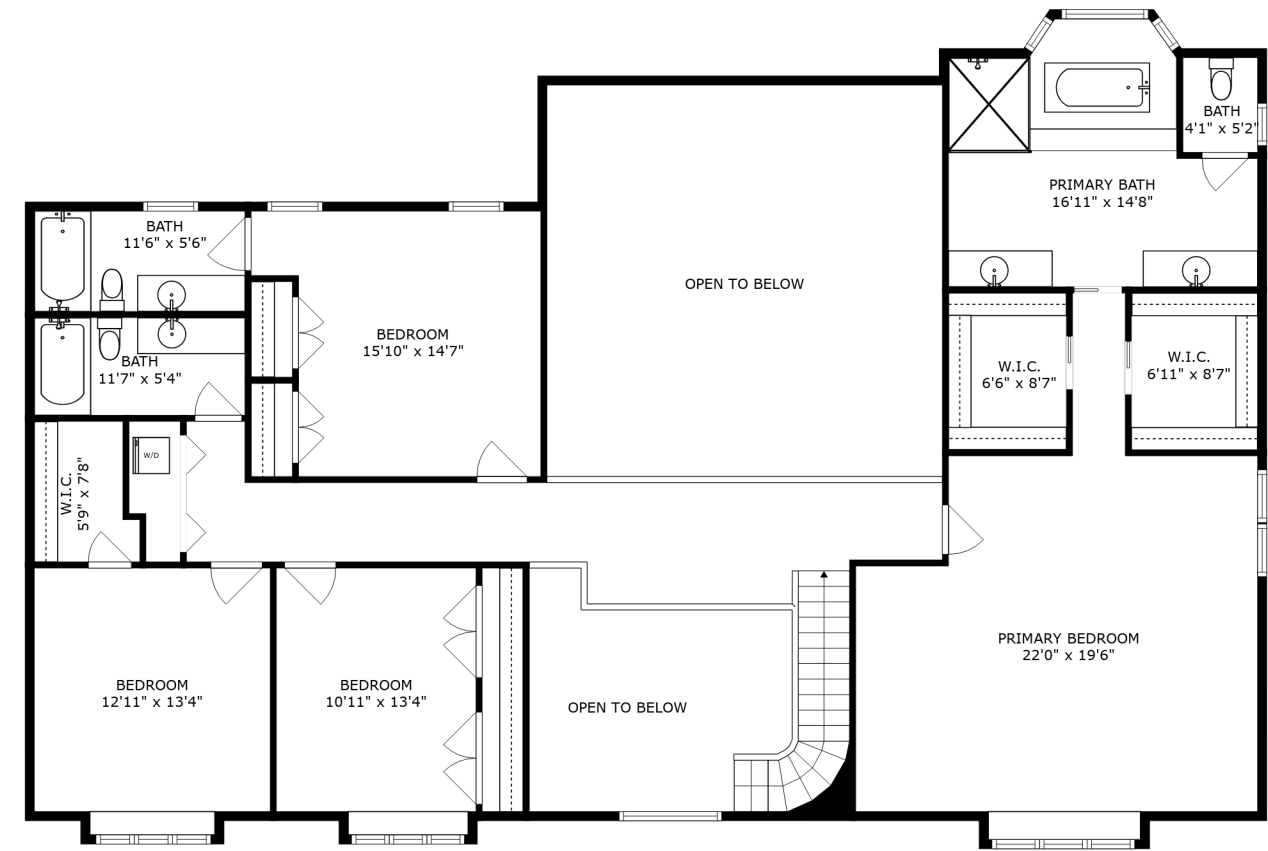

FLOOR 2

140 S SUFFOLK LN, LAKE FOREST, IL 60045

FLOOR 3

140 S SUFFOLK LN, LAKE FOREST, IL 60045

FLOOR 1

140 S SUFFOLK LN, LAKE FOREST, IL 60045

SIZES AND DIMENSIONS ARE APPROXIMATE, ACTUAL MAY VARY.

140 S SUFFOLK LN, LAKE FOREST, IL 60045

SIZES AND DIMENSIONS ARE APPROXIMATE, ACTUAL MAY VARY.

140 S SUFFOLK LN, LAKE FOREST, IL 60045

SIZES AND DIMENSIONS ARE APPROXIMATE, ACTUAL MAY VARY.

140 S SUFFOLK LN, LAKE FOREST, IL 60045

SIZES AND DIMENSIONS ARE APPROXIMATE, ACTUAL MAY VARY.