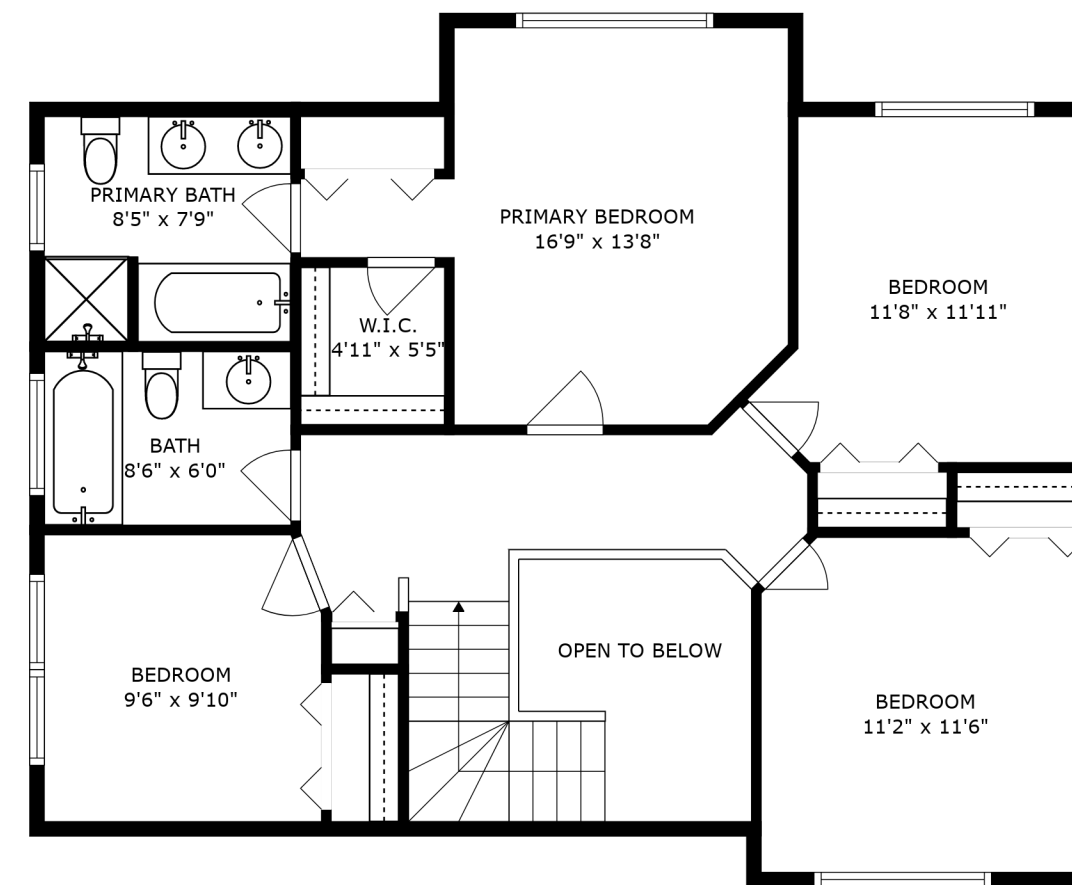

FLOOR 2

FLOOR 3

FLOOR 1

SIZES AND DIMENSIONS ARE APPROXIMATE, ACTUAL MAY VARY.

SIZES AND DIMENSIONS ARE APPROXIMATE, ACTUAL MAY VARY.

RECREATION ROOM
33'7" x 26'4"

BATH
6'1" x 8'3"

STORAGE
11'5" x 13'3"