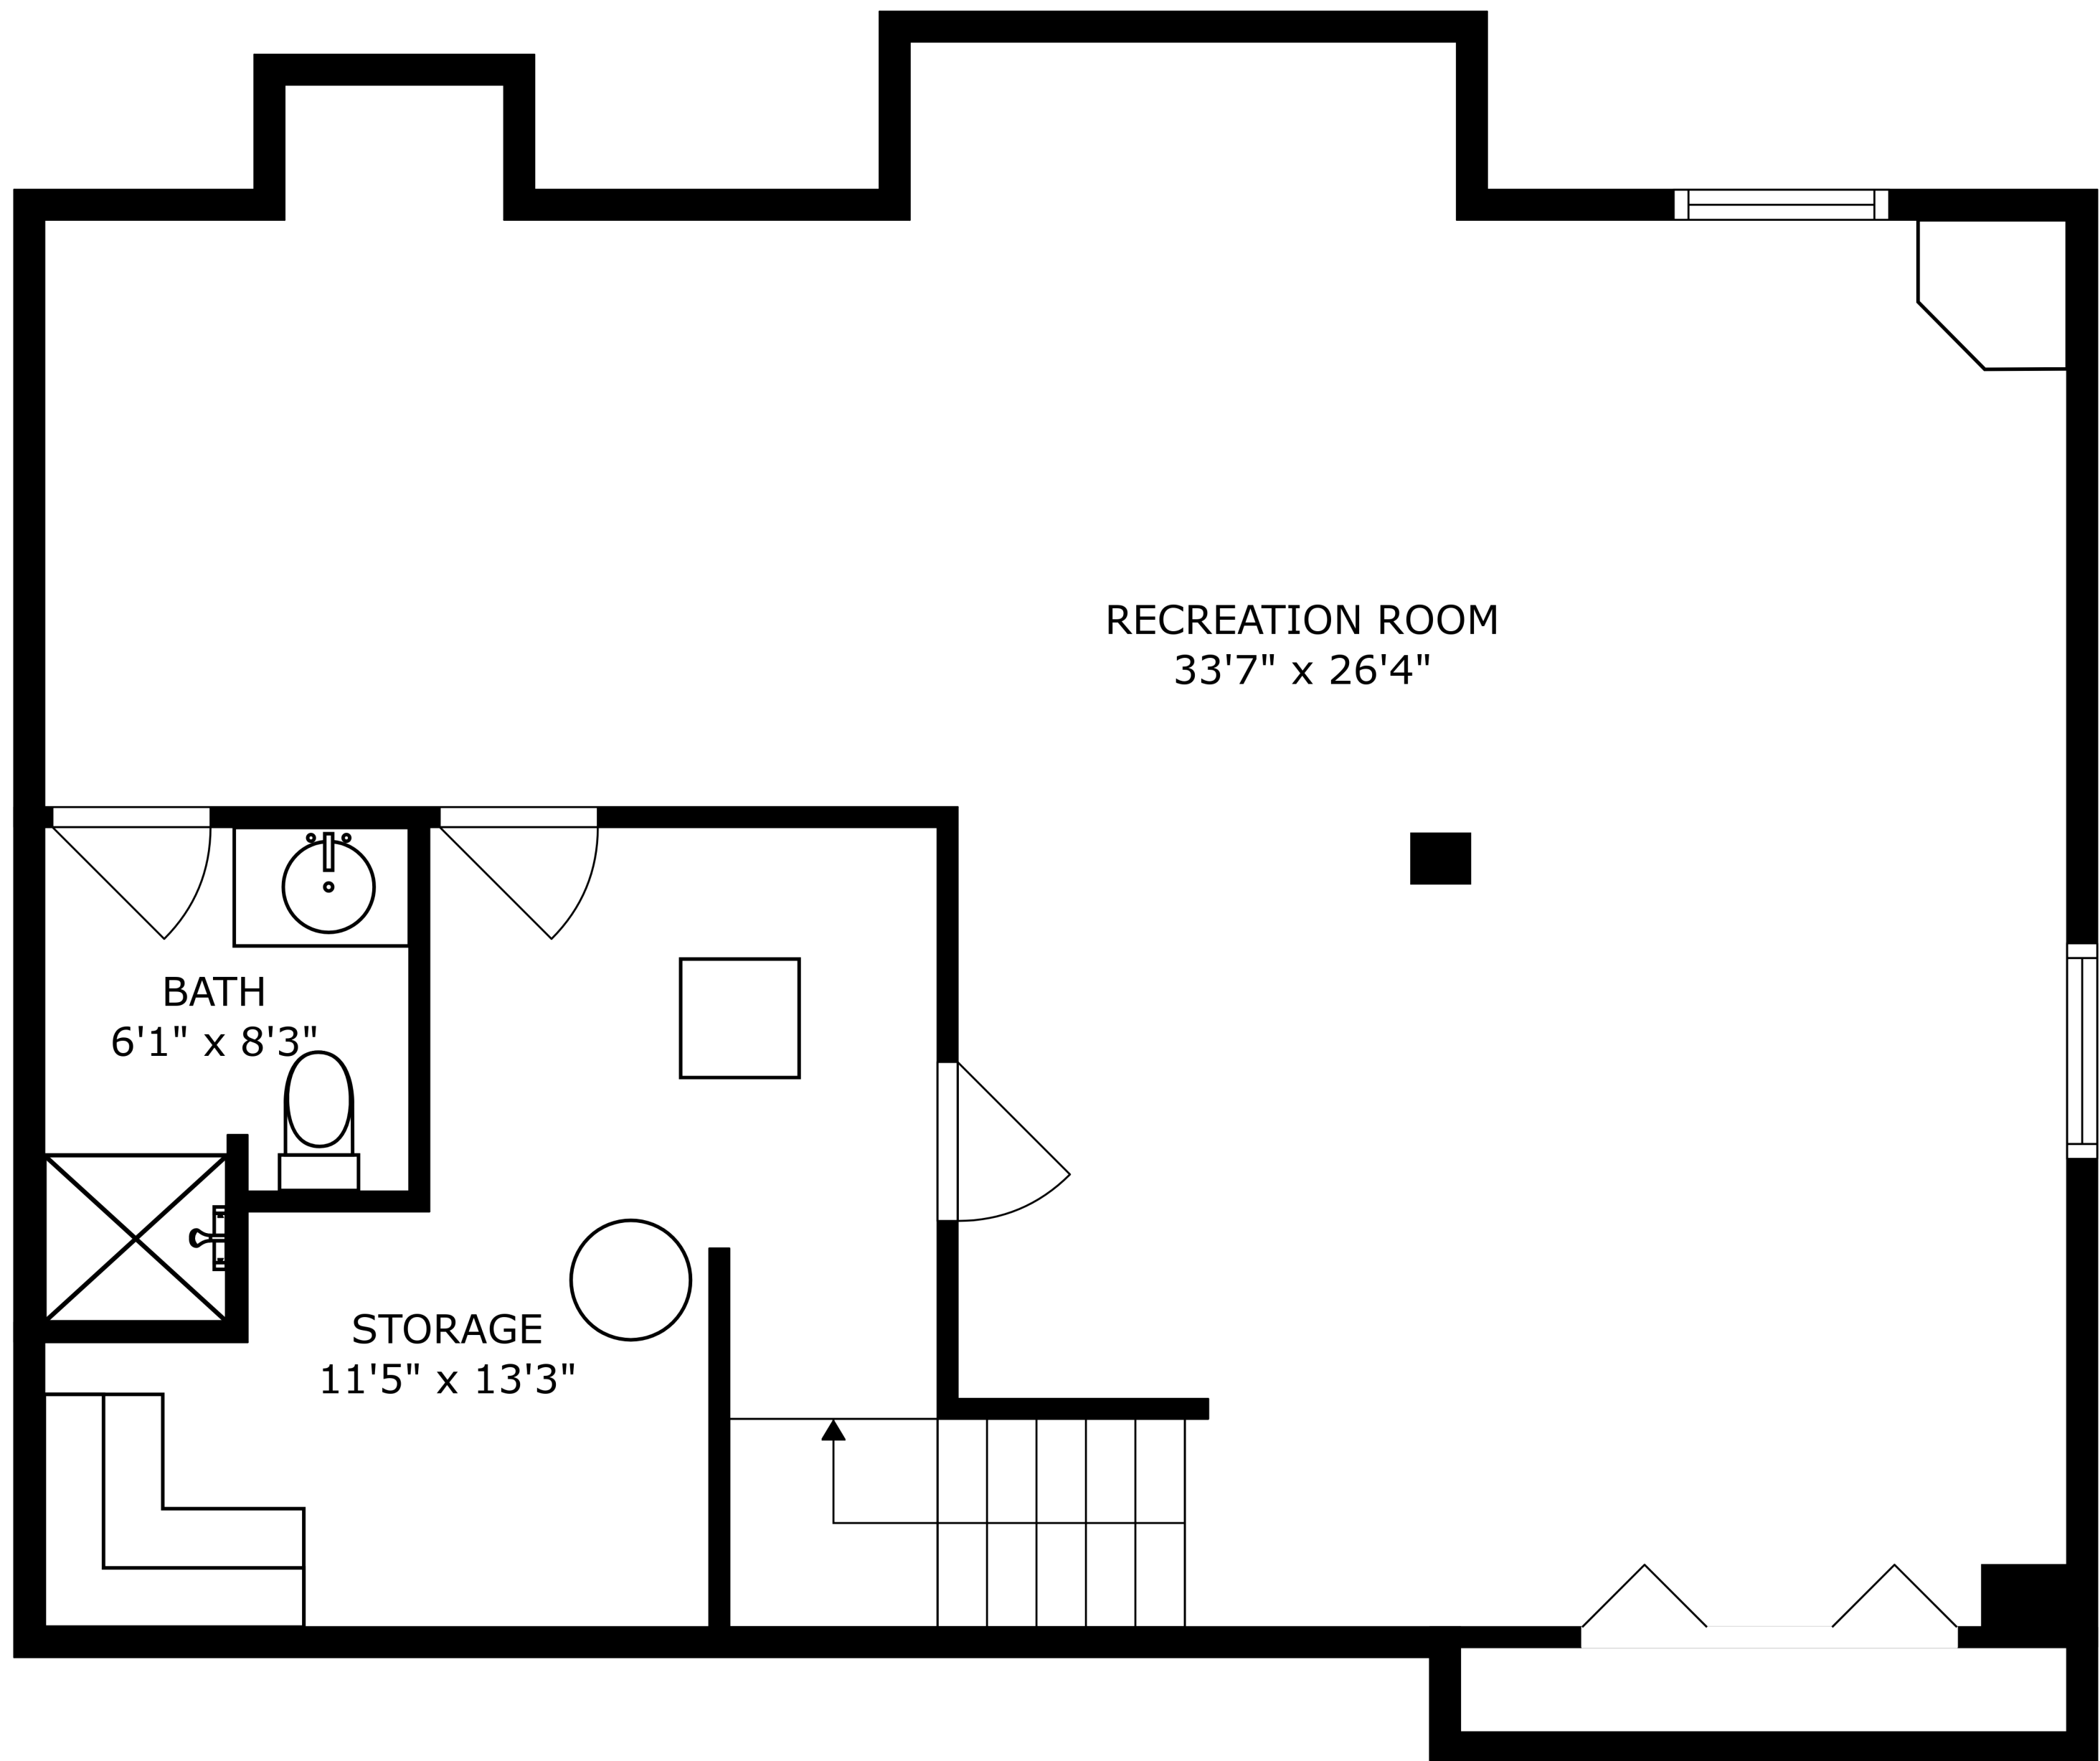

FLOOR 2

FLOOR 3

FLOOR 1

SIZES AND DIMENSIONS ARE APPROXIMATE, ACTUAL MAY VARY.

SIZES AND DIMENSIONS ARE APPROXIMATE, ACTUAL MAY VARY.

RECREATION ROOM
33'7" x 26'4"

BATH
6'1" x 8'3"

STORAGE
11'5" x 13'3"