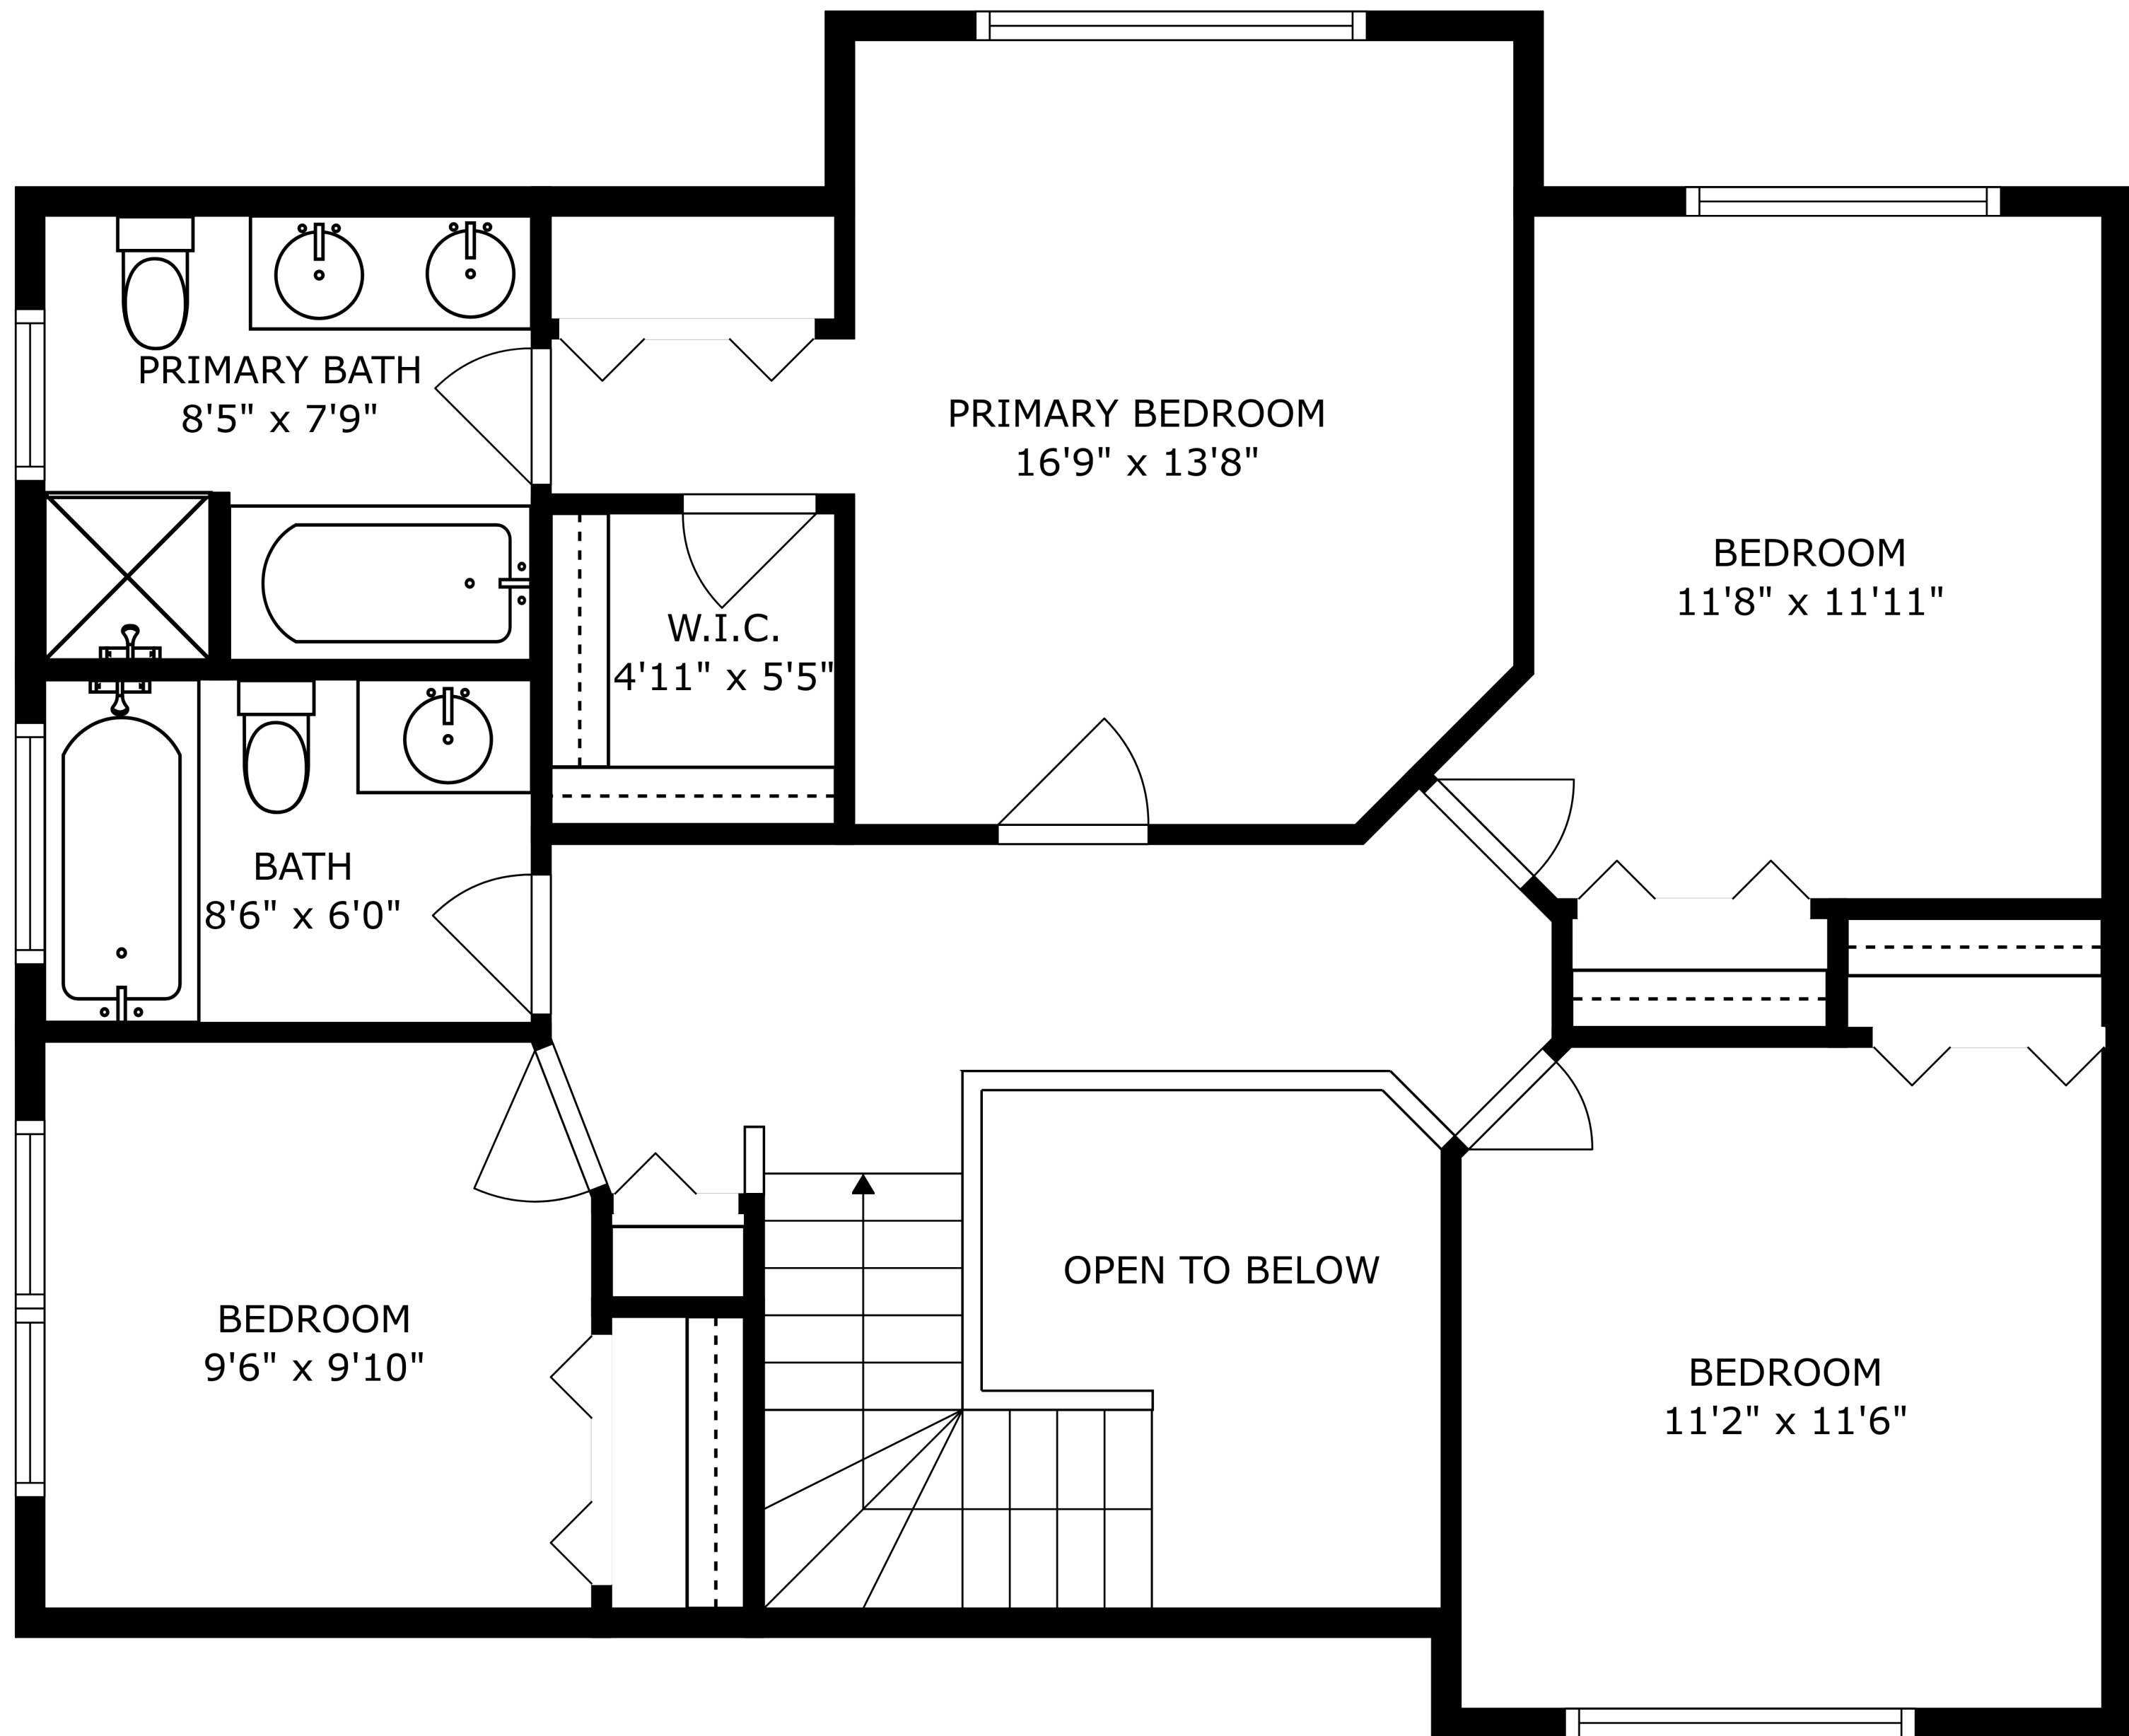

FLOOR 2

FLOOR 3

FLOOR 1

SIZES AND DIMENSIONS ARE APPROXIMATE, ACTUAL MAY VARY.

SIZES AND DIMENSIONS ARE APPROXIMATE, ACTUAL MAY VARY.

RECREATION ROOM
33'7" x 26'4"

BATH
6'1" x 8'3"

STORAGE
11'5" x 13'3"