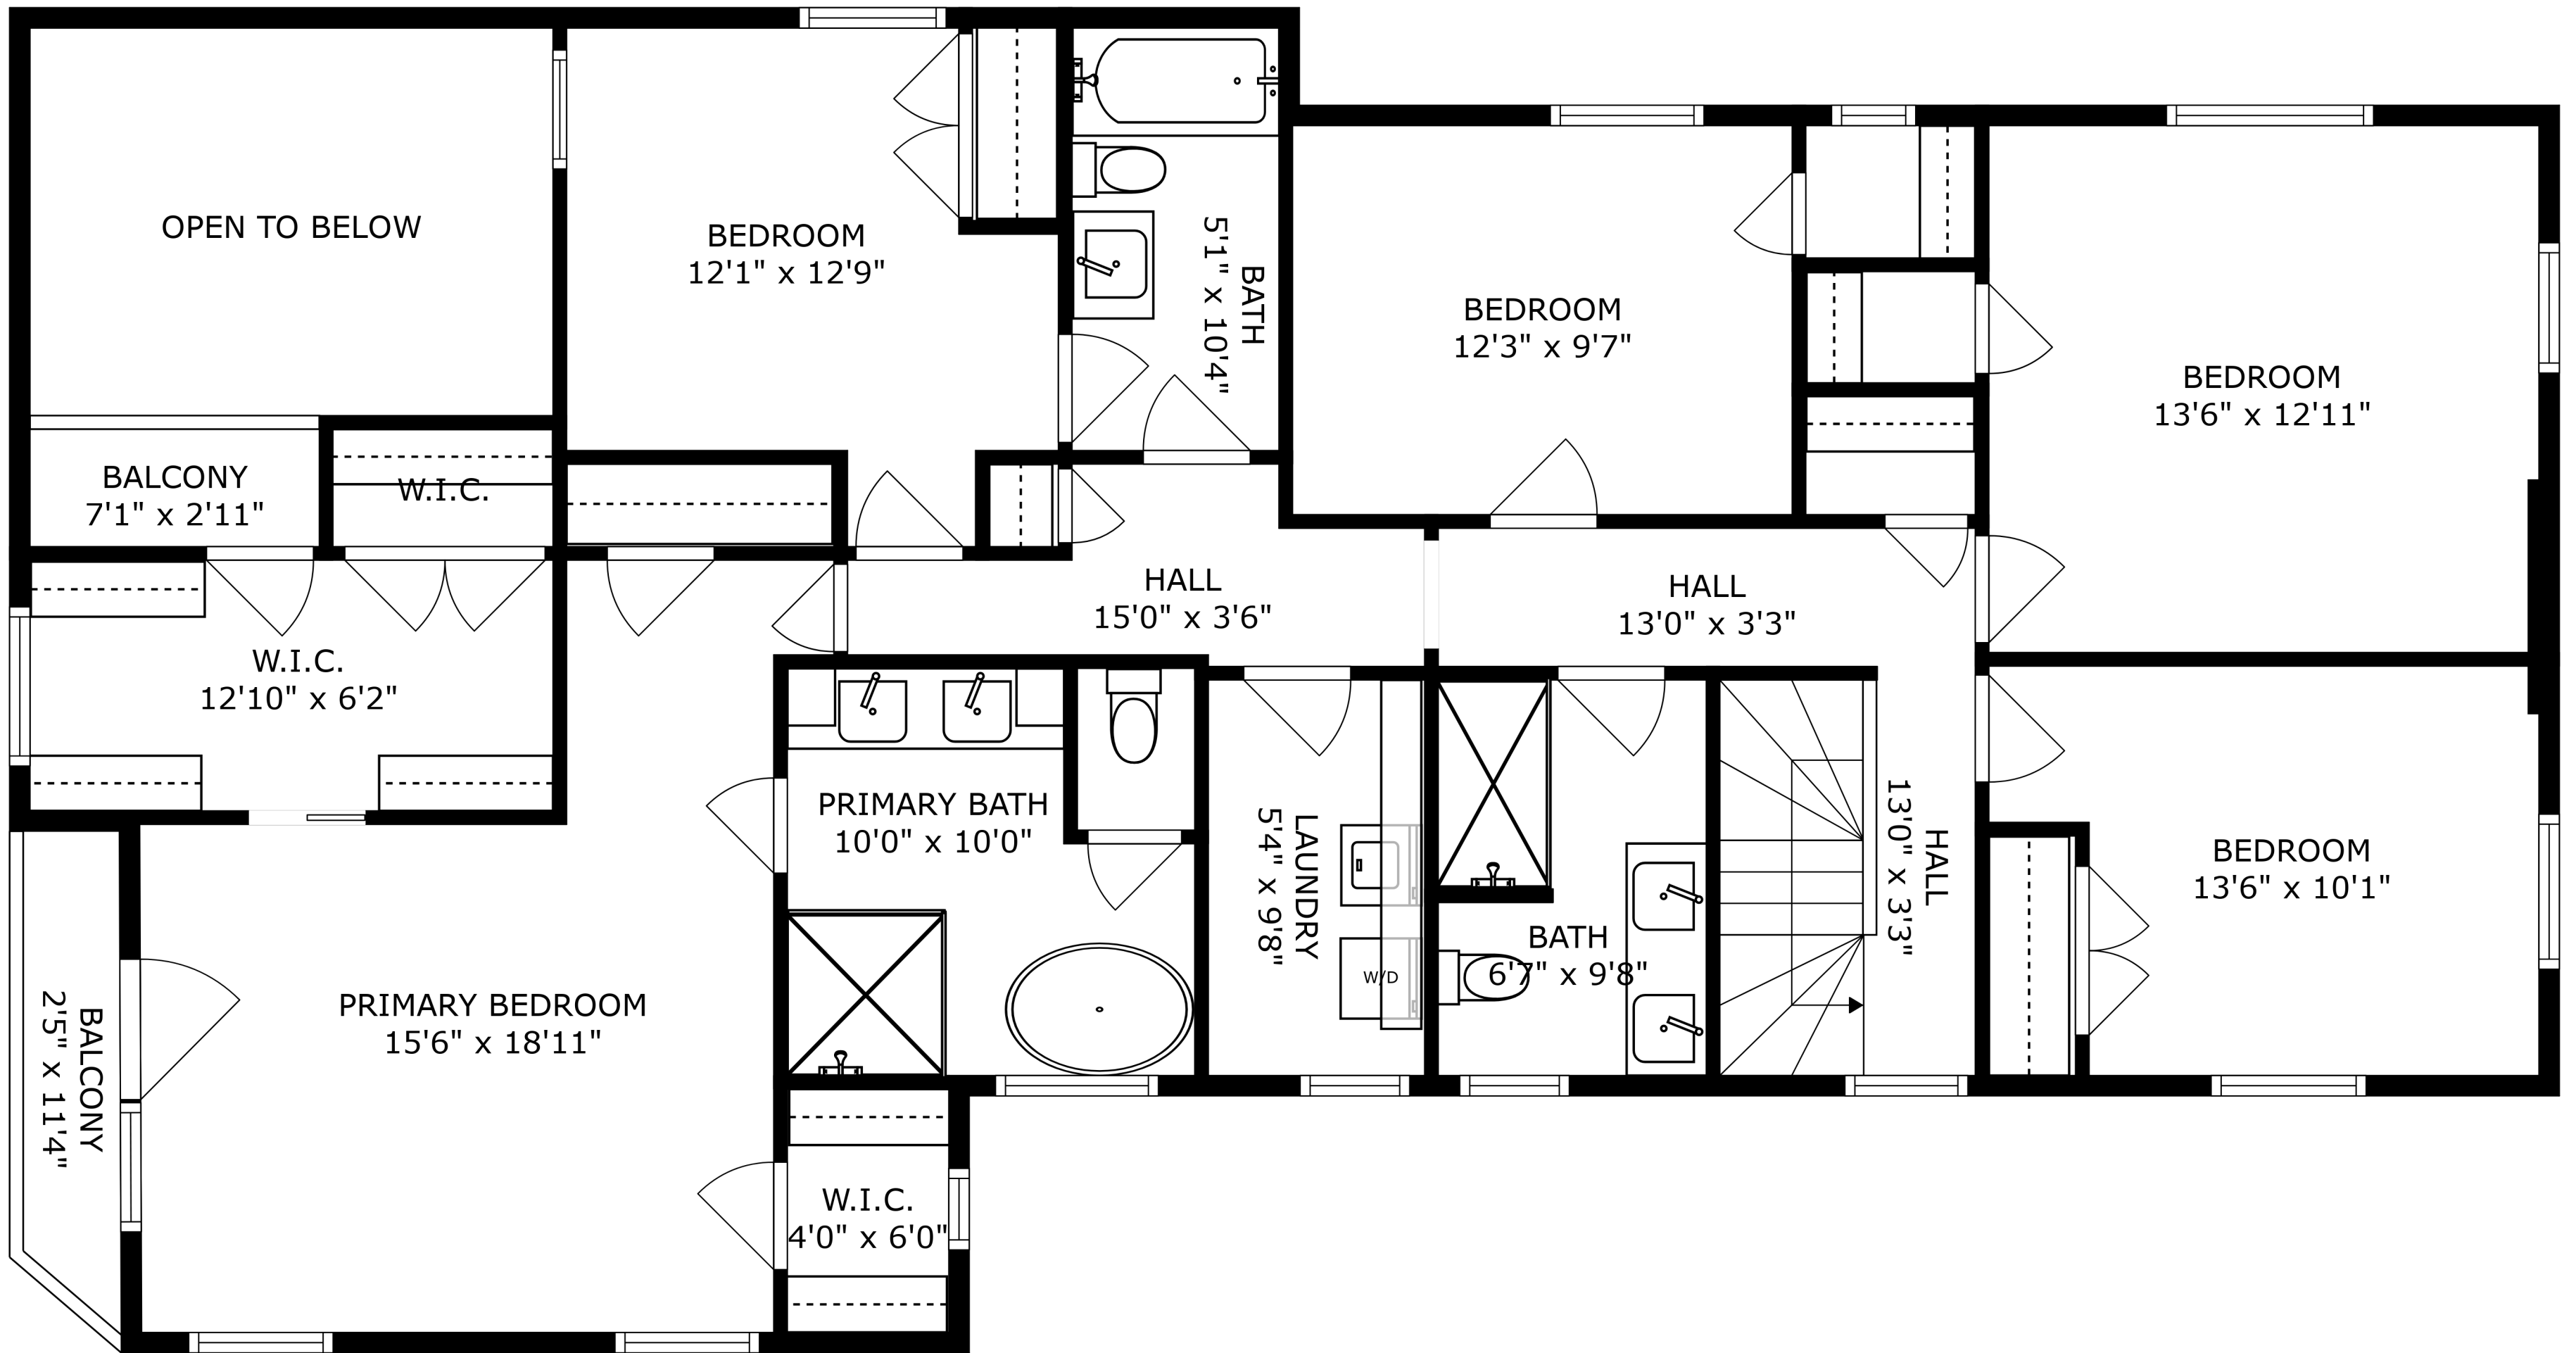

PATIO 16'3" x 11'7"

SIZES AND DIMENSIONS ARE APPROXIMATE, ACTUAL MAY VARY.

SIZES AND DIMENSIONS ARE APPROXIMATE, ACTUAL MAY VARY.

SIZES AND DIMENSIONS ARE APPROXIMATE, ACTUAL MAY VARY.

SIZES AND DIMENSIONS ARE APPROXIMATE, ACTUAL MAY VARY.