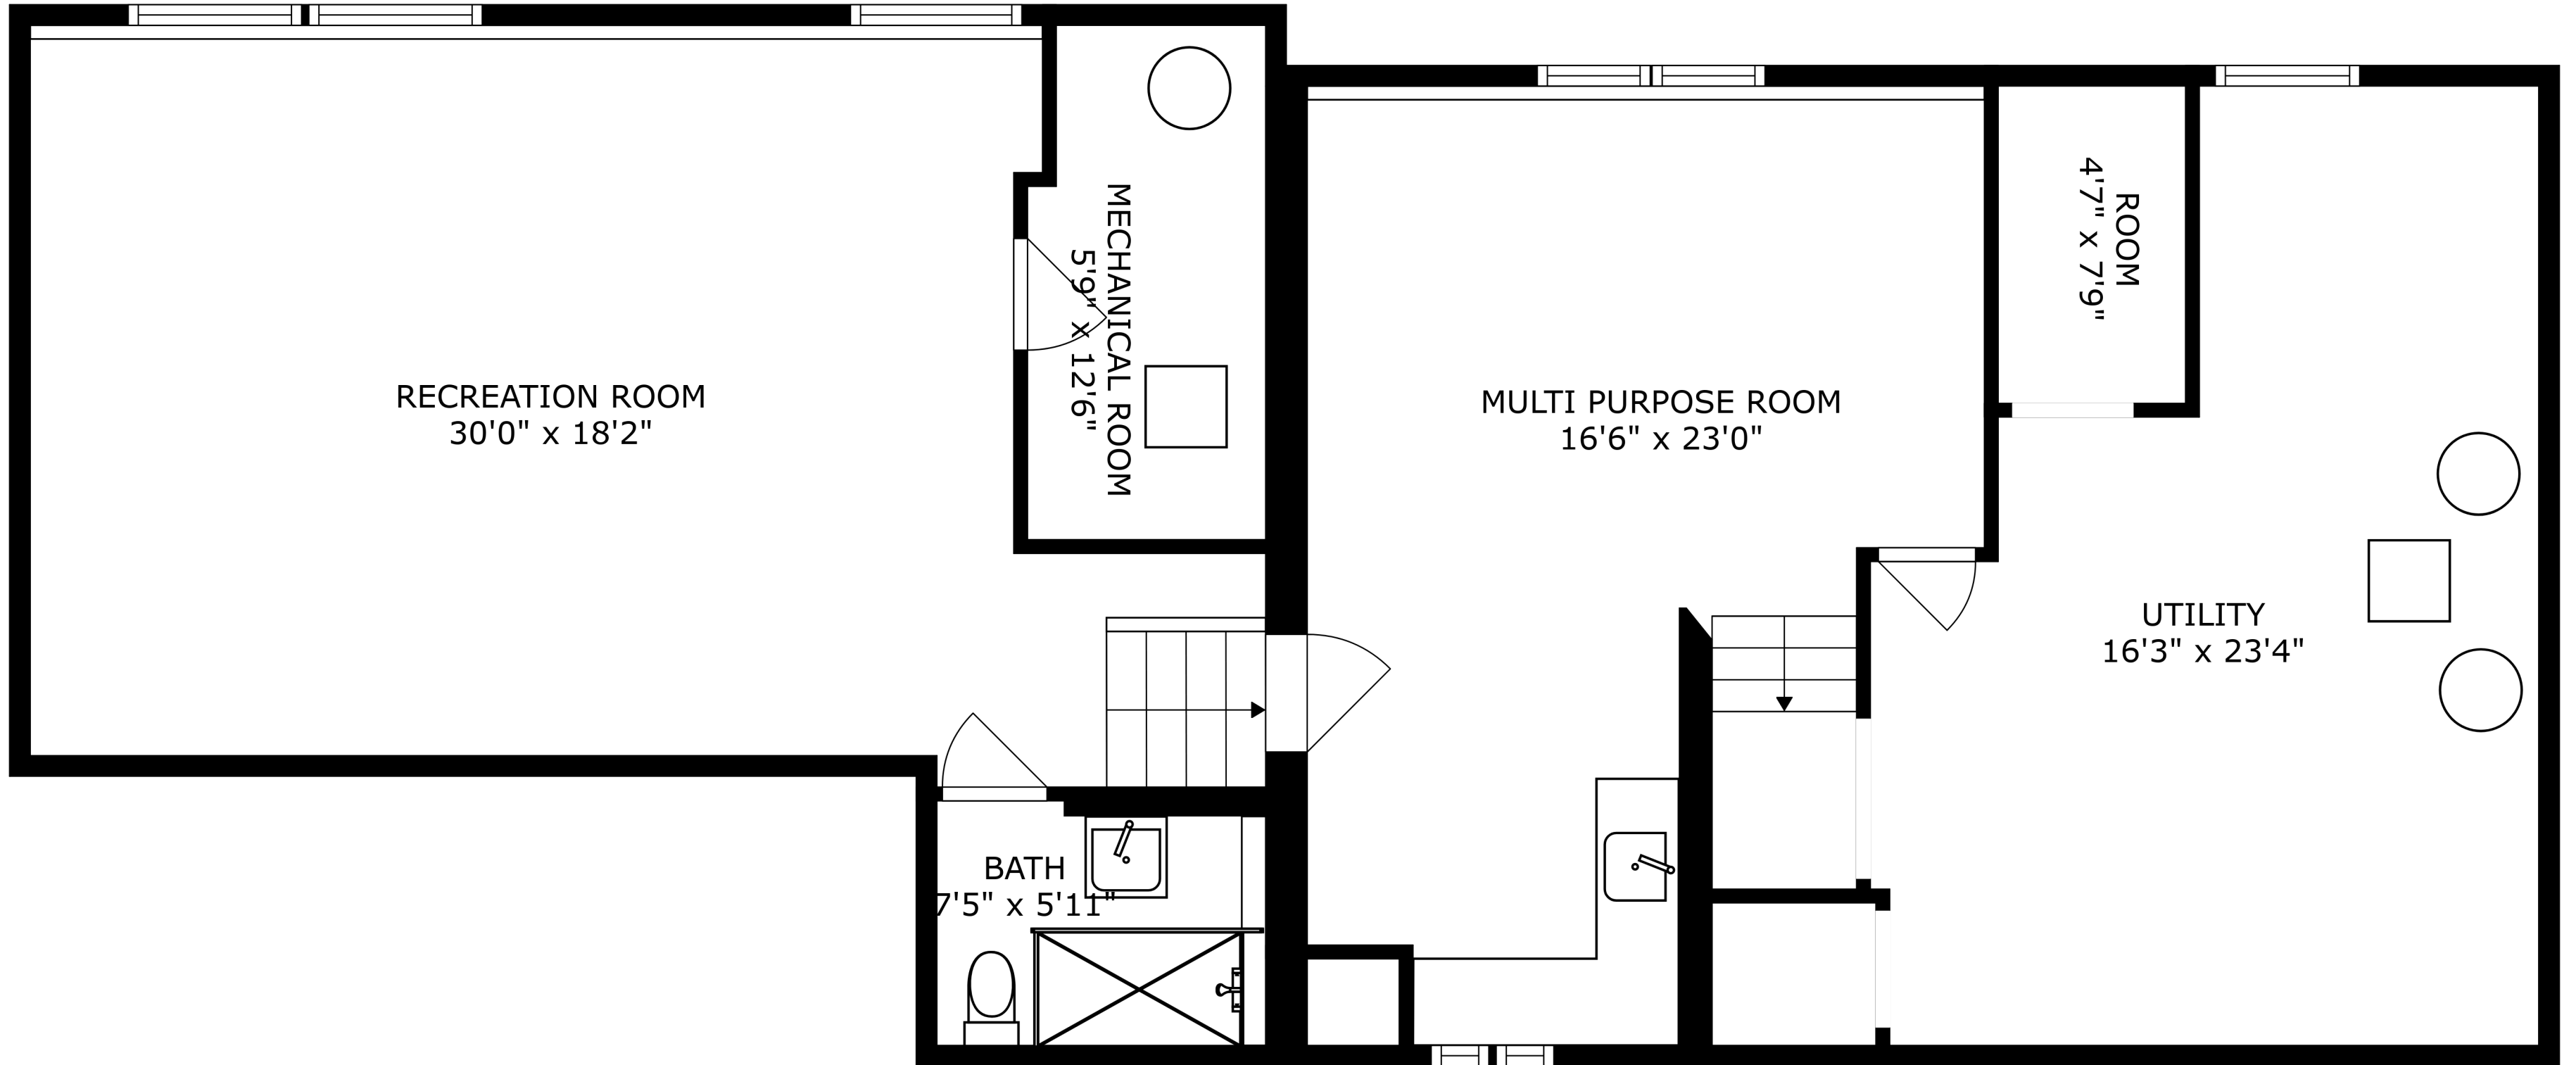

PATIO 16'3" x 11'7"

SIZES AND DIMENSIONS ARE APPROXIMATE, ACTUAL MAY VARY.

SIZES AND DIMENSIONS ARE APPROXIMATE, ACTUAL MAY VARY.

SIZES AND DIMENSIONS ARE APPROXIMATE, ACTUAL MAY VARY.

SIZES AND DIMENSIONS ARE APPROXIMATE, ACTUAL MAY VARY.