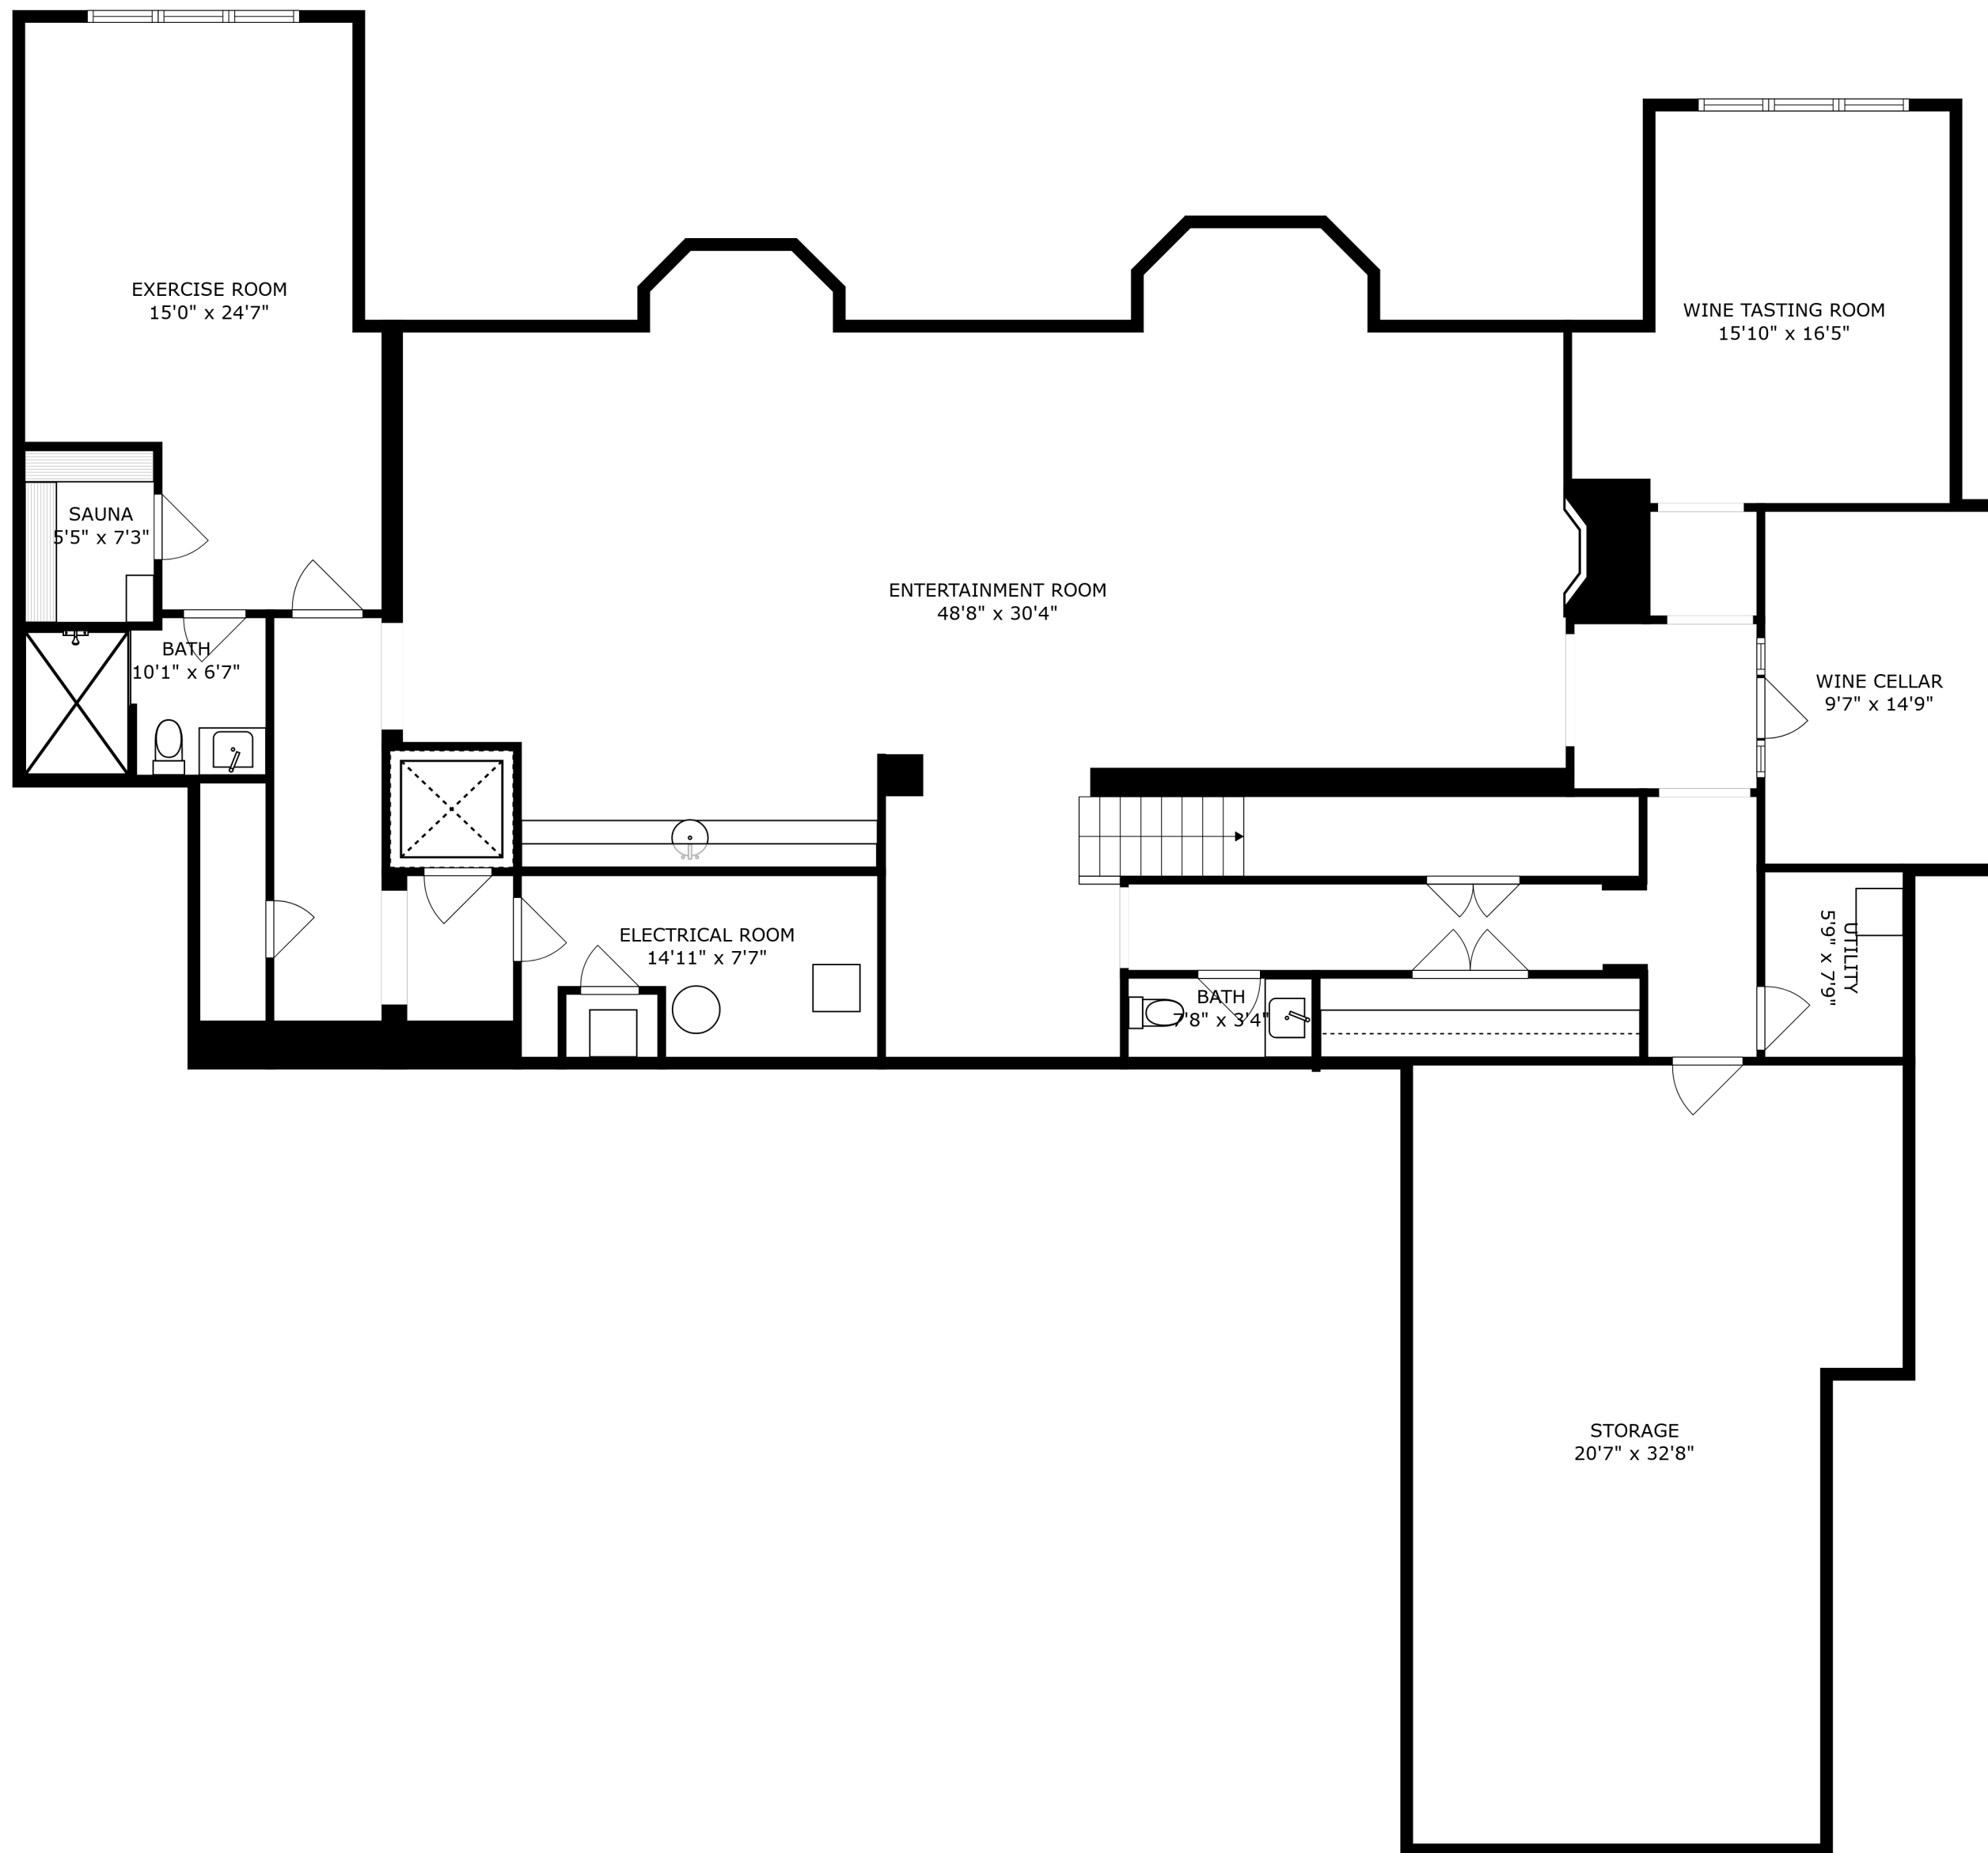

1120 ELM TREE RD, LAKE FOREST, IL 60045

FLOOR 1

1120 ELM TREE RD, LAKE FOREST, IL 60045

FLOOR 2

1120 ELM TREE RD, LAKE FOREST, IL 60045

LOWER LEVEL

SIZES AND DIMENSIONS ARE APPROXIMATE, ACTUAL MAY VARY.

1120 ELM TREE RD, LAKE FOREST, IL 60045

FLOOR 2

SIZES AND DIMENSIONS ARE APPROXIMATE, ACTUAL MAY VARY.

1120 ELM TREE RD, LAKE FOREST, IL 60045

FLOOR 1

SIZES AND DIMENSIONS ARE APPROXIMATE, ACTUAL MAY VARY.

1120 ELM TREE RD, LAKE FOREST, IL 60045

LOWER LEVEL

SIZES AND DIMENSIONS ARE APPROXIMATE, ACTUAL MAY VARY.