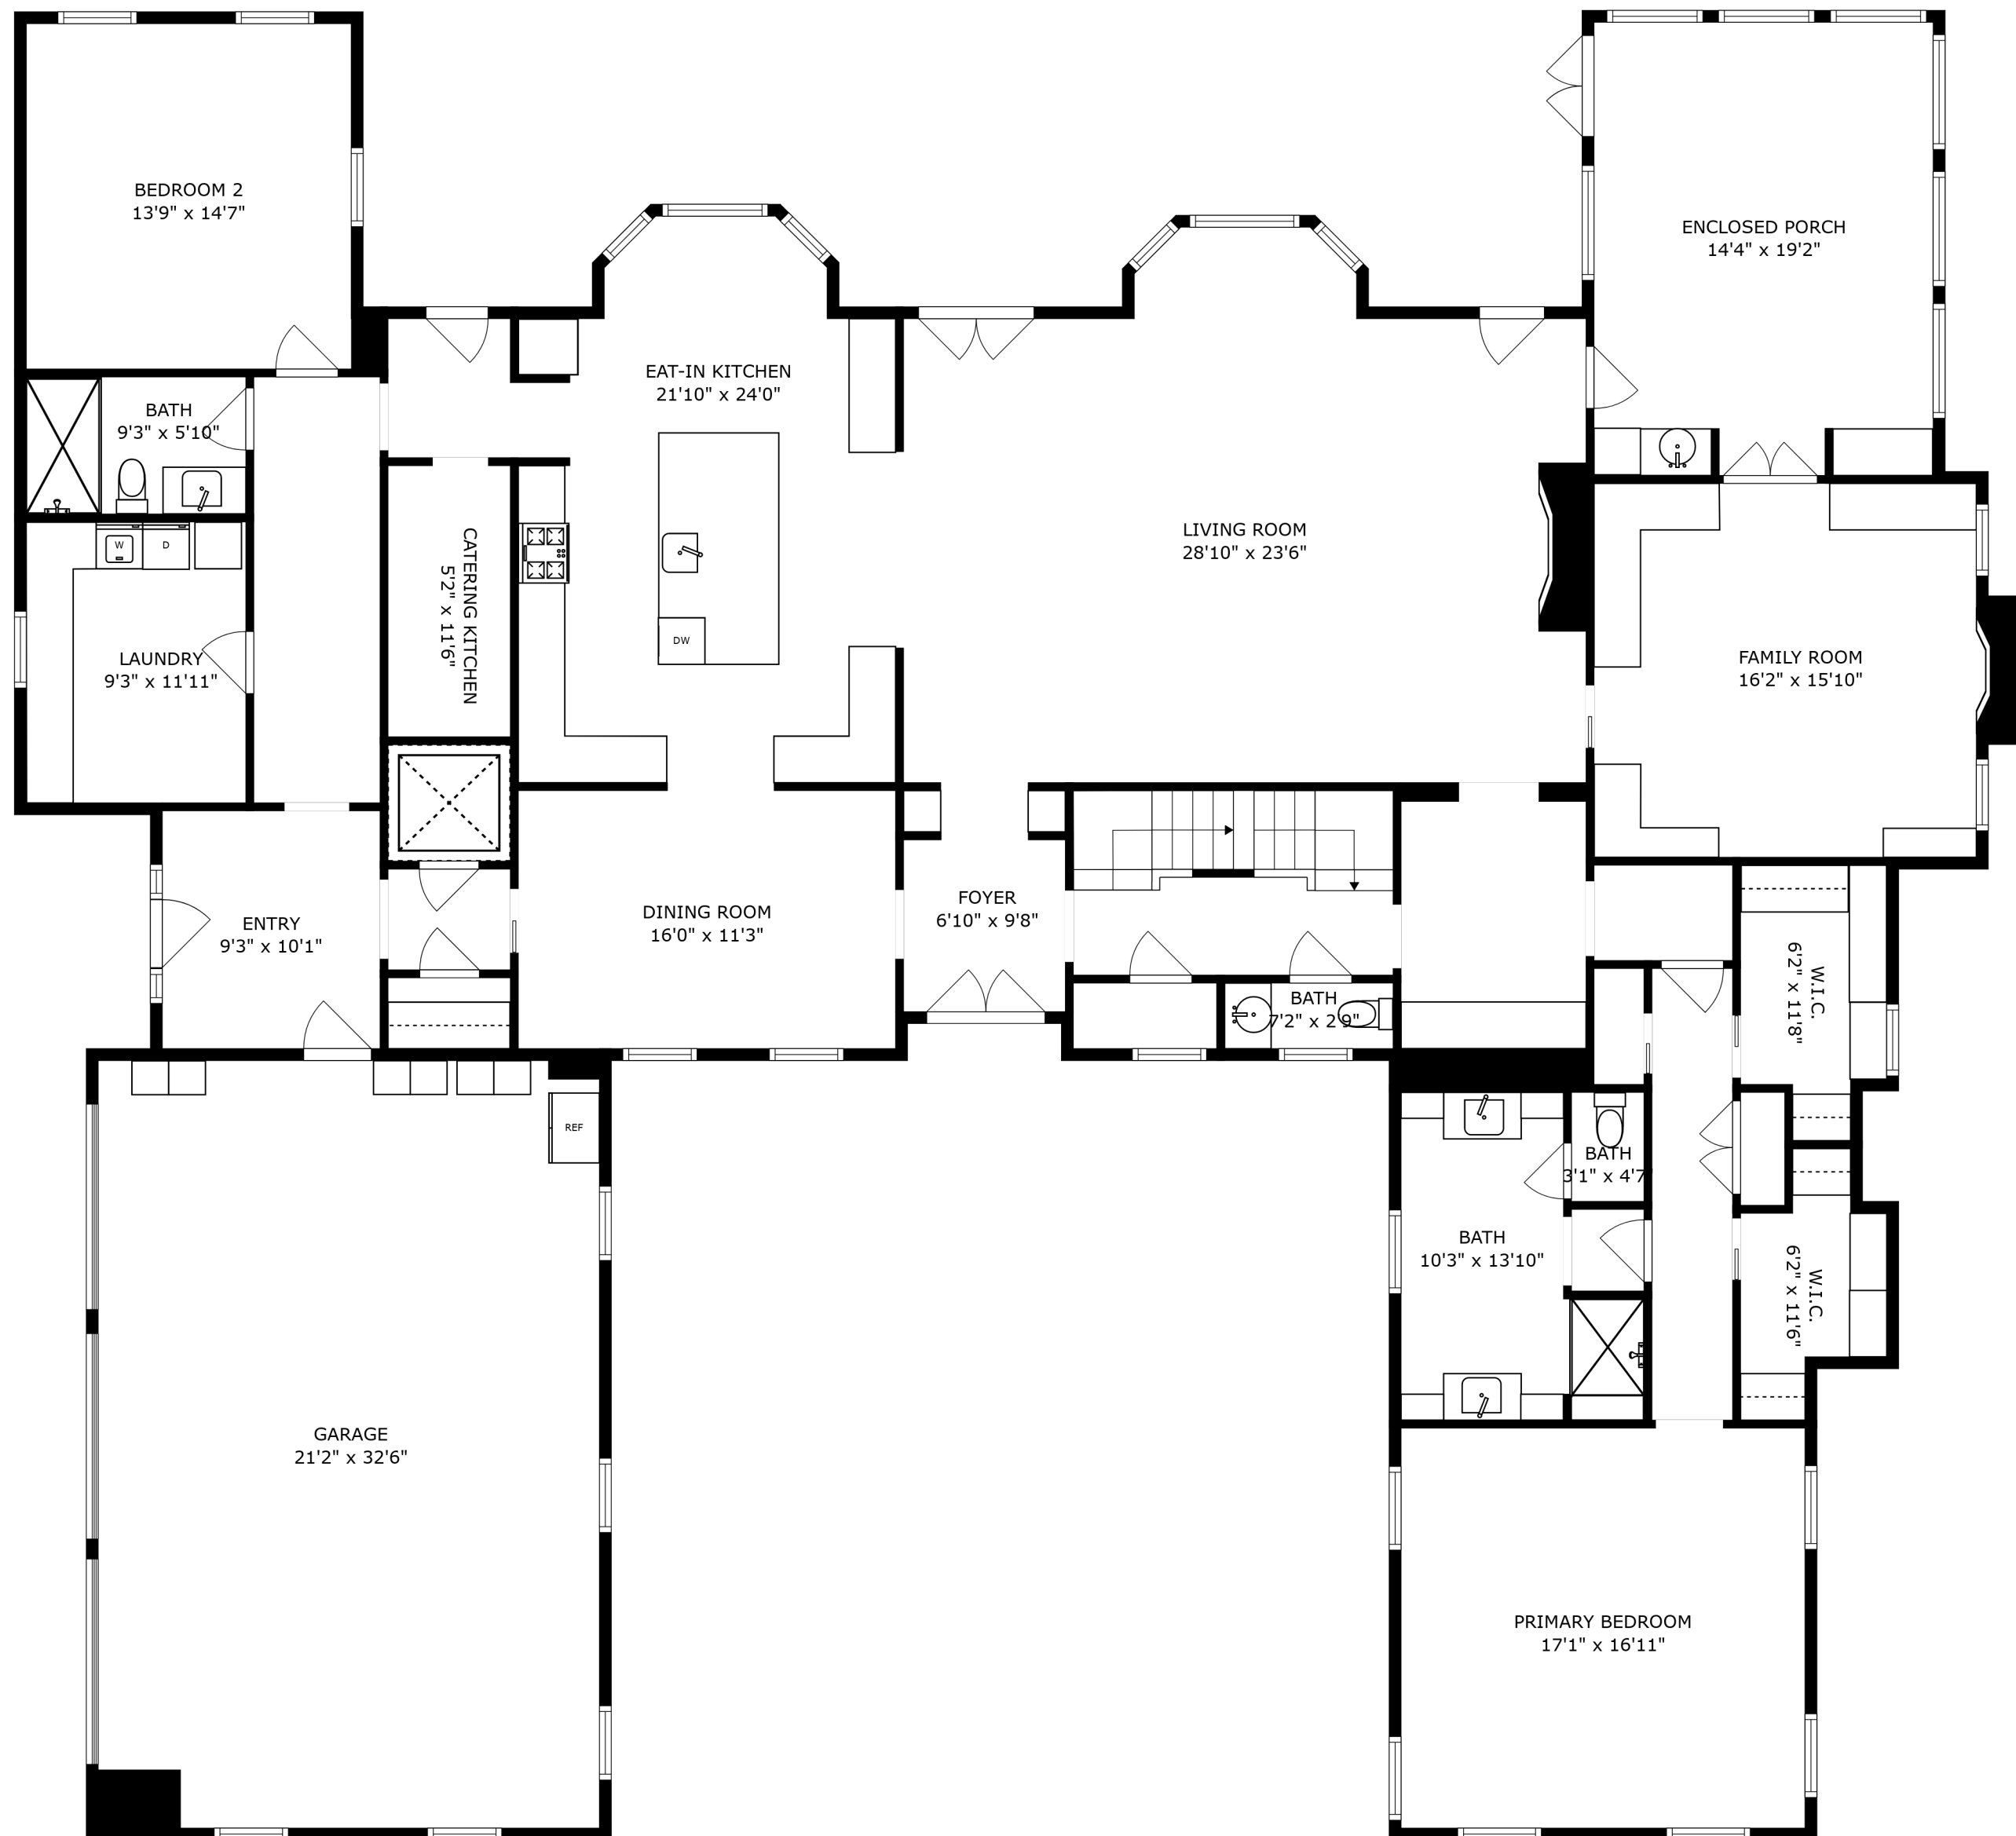

1120 ELM TREE RD, LAKE FOREST, IL 60045

FLOOR 1

1120 ELM TREE RD, LAKE FOREST, IL 60045

FLOOR 2

1120 ELM TREE RD, LAKE FOREST, IL 60045

LOWER LEVEL

SIZES AND DIMENSIONS ARE APPROXIMATE, ACTUAL MAY VARY.

1120 ELM TREE RD, LAKE FOREST, IL 60045

FLOOR 2

SIZES AND DIMENSIONS ARE APPROXIMATE, ACTUAL MAY VARY.

1120 ELM TREE RD, LAKE FOREST, IL 60045

FLOOR 1

SIZES AND DIMENSIONS ARE APPROXIMATE, ACTUAL MAY VARY.

1120 ELM TREE RD, LAKE FOREST, IL 60045

LOWER LEVEL

SIZES AND DIMENSIONS ARE APPROXIMATE, ACTUAL MAY VARY.