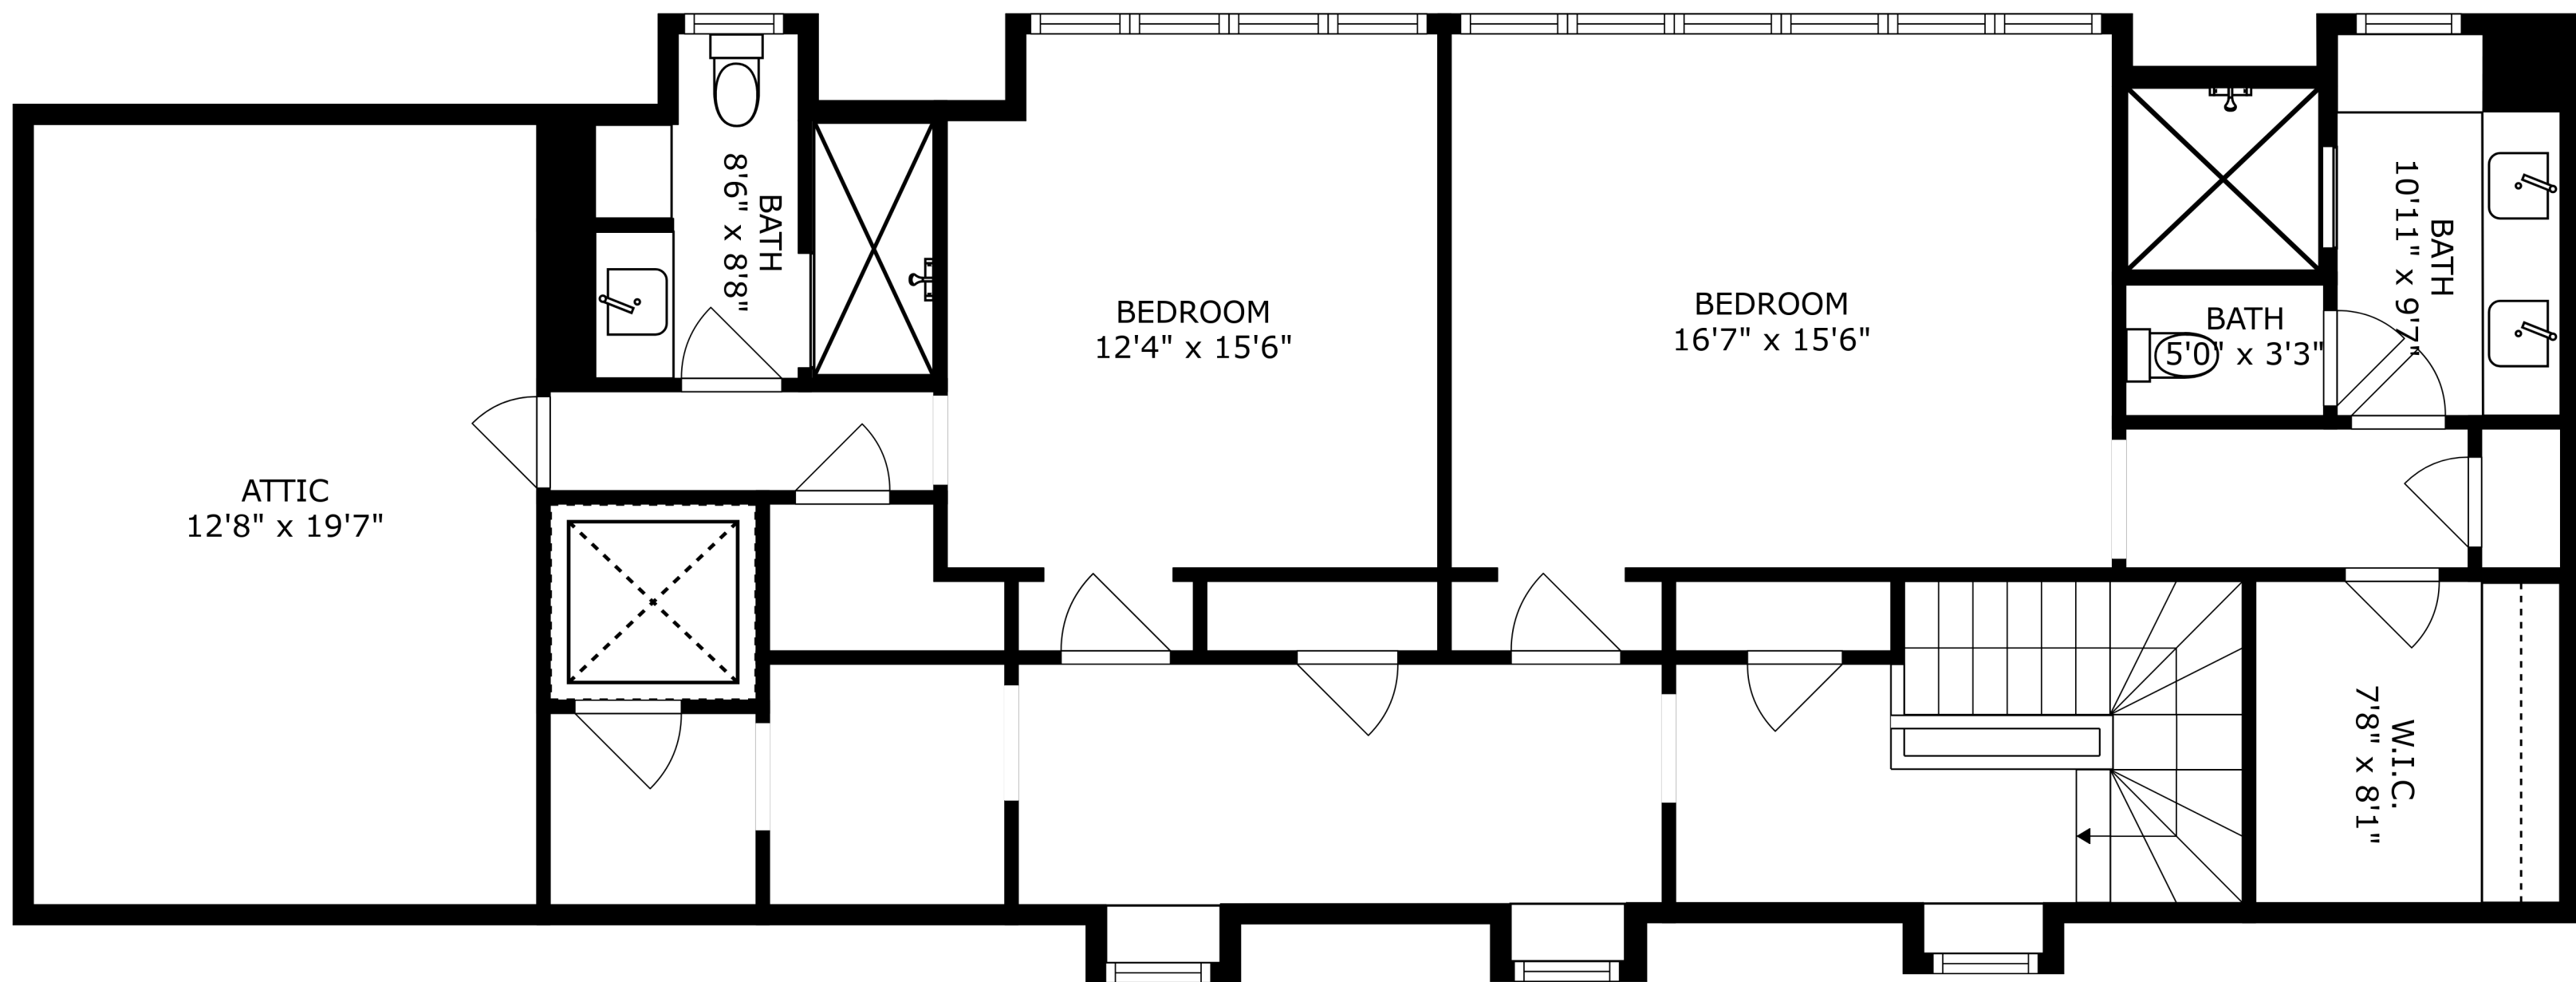

1120 ELM TREE RD, LAKE FOREST, IL 60045

FLOOR 1

1120 ELM TREE RD, LAKE FOREST, IL 60045

FLOOR 2

1120 ELM TREE RD, LAKE FOREST, IL 60045

LOWER LEVEL

SIZES AND DIMENSIONS ARE APPROXIMATE, ACTUAL MAY VARY.

1120 ELM TREE RD, LAKE FOREST, IL 60045

FLOOR 2

SIZES AND DIMENSIONS ARE APPROXIMATE, ACTUAL MAY VARY.

1120 ELM TREE RD, LAKE FOREST, IL 60045

FLOOR 1

SIZES AND DIMENSIONS ARE APPROXIMATE, ACTUAL MAY VARY.

1120 ELM TREE RD, LAKE FOREST, IL 60045

LOWER LEVEL

SIZES AND DIMENSIONS ARE APPROXIMATE, ACTUAL MAY VARY.