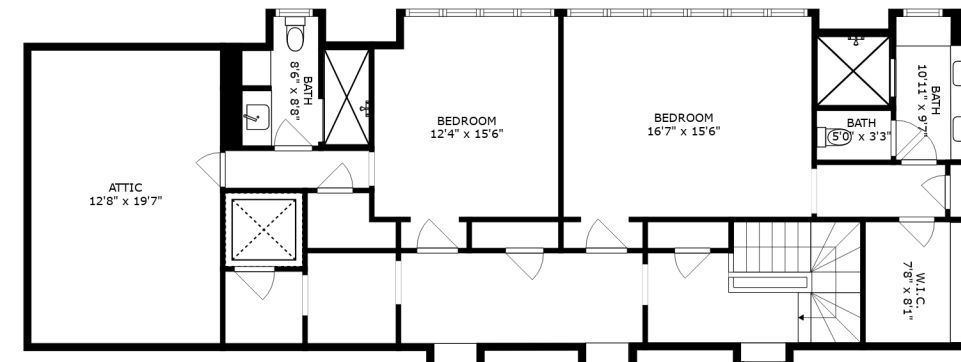

1120 ELM TREE RD, LAKE FOREST, IL 60045

FLOOR 1

1120 ELM TREE RD, LAKE FOREST, IL 60045

FLOOR 2

1120 ELM TREE RD, LAKE FOREST, IL 60045

LOWER LEVEL

SIZES AND DIMENSIONS ARE APPROXIMATE, ACTUAL MAY VARY.

1120 ELM TREE RD, LAKE FOREST, IL 60045

FLOOR 2

SIZES AND DIMENSIONS ARE APPROXIMATE, ACTUAL MAY VARY.

1120 ELM TREE RD, LAKE FOREST, IL 60045

FLOOR 1

SIZES AND DIMENSIONS ARE APPROXIMATE, ACTUAL MAY VARY.

1120 ELM TREE RD, LAKE FOREST, IL 60045

LOWER LEVEL

SIZES AND DIMENSIONS ARE APPROXIMATE, ACTUAL MAY VARY.