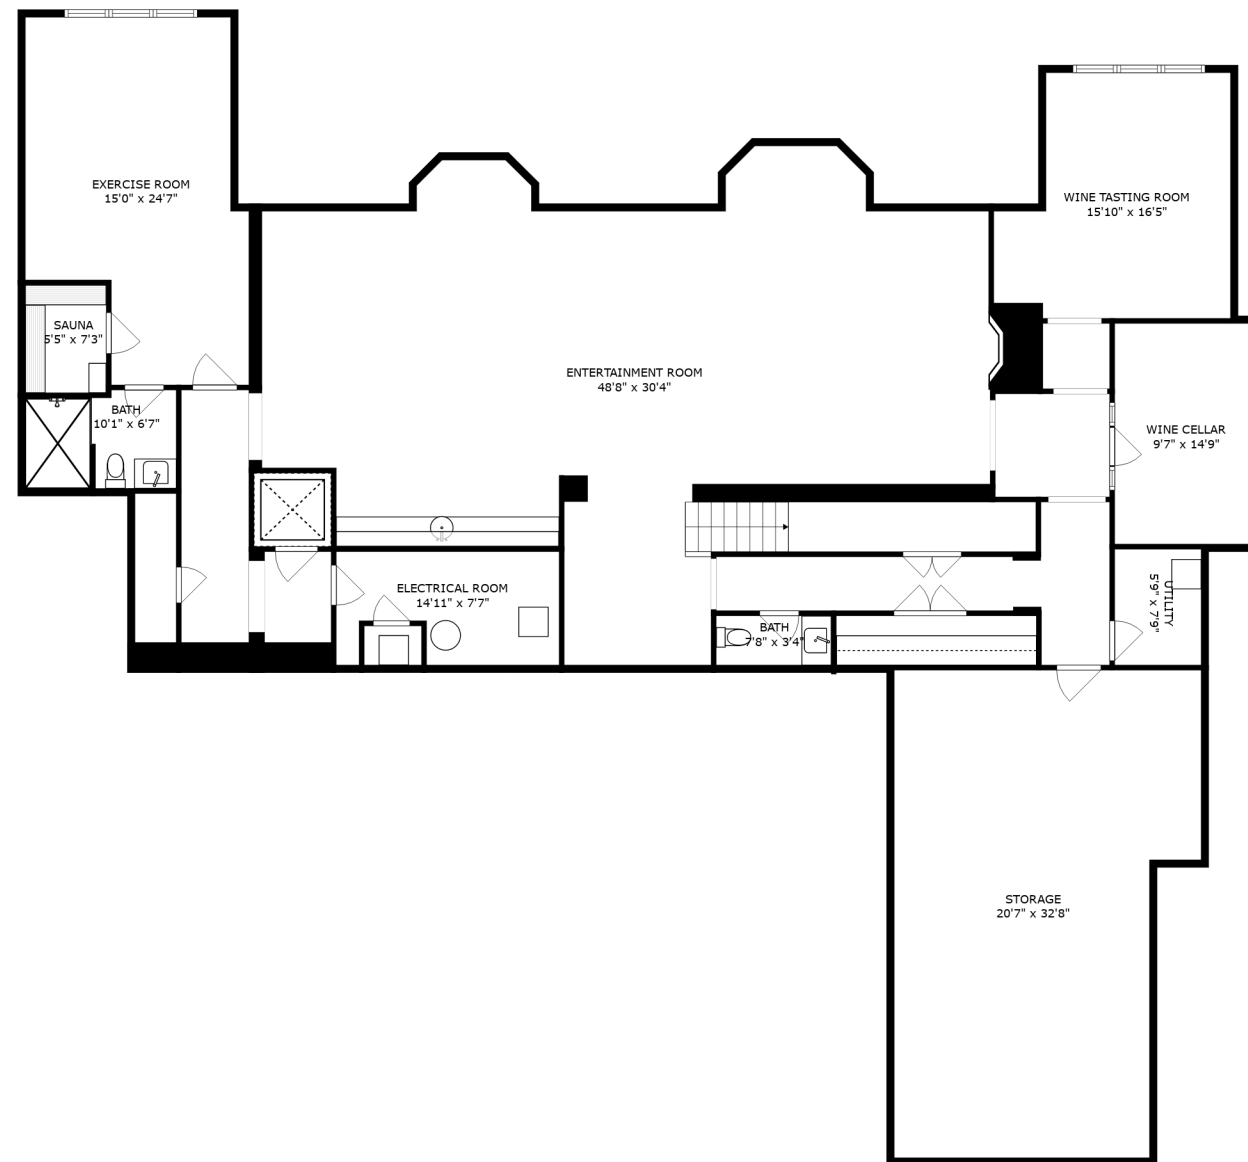

1120 ELM TREE RD, LAKE FOREST, IL 60045

FLOOR 1

1120 ELM TREE RD, LAKE FOREST, IL 60045

FLOOR 2

1120 ELM TREE RD, LAKE FOREST, IL 60045

LOWER LEVEL

SIZES AND DIMENSIONS ARE APPROXIMATE, ACTUAL MAY VARY.

1120 ELM TREE RD, LAKE FOREST, IL 60045

FLOOR 2

SIZES AND DIMENSIONS ARE APPROXIMATE, ACTUAL MAY VARY.

1120 ELM TREE RD, LAKE FOREST, IL 60045

FLOOR 1

SIZES AND DIMENSIONS ARE APPROXIMATE, ACTUAL MAY VARY.

1120 ELM TREE RD, LAKE FOREST, IL 60045

LOWER LEVEL

SIZES AND DIMENSIONS ARE APPROXIMATE, ACTUAL MAY VARY.