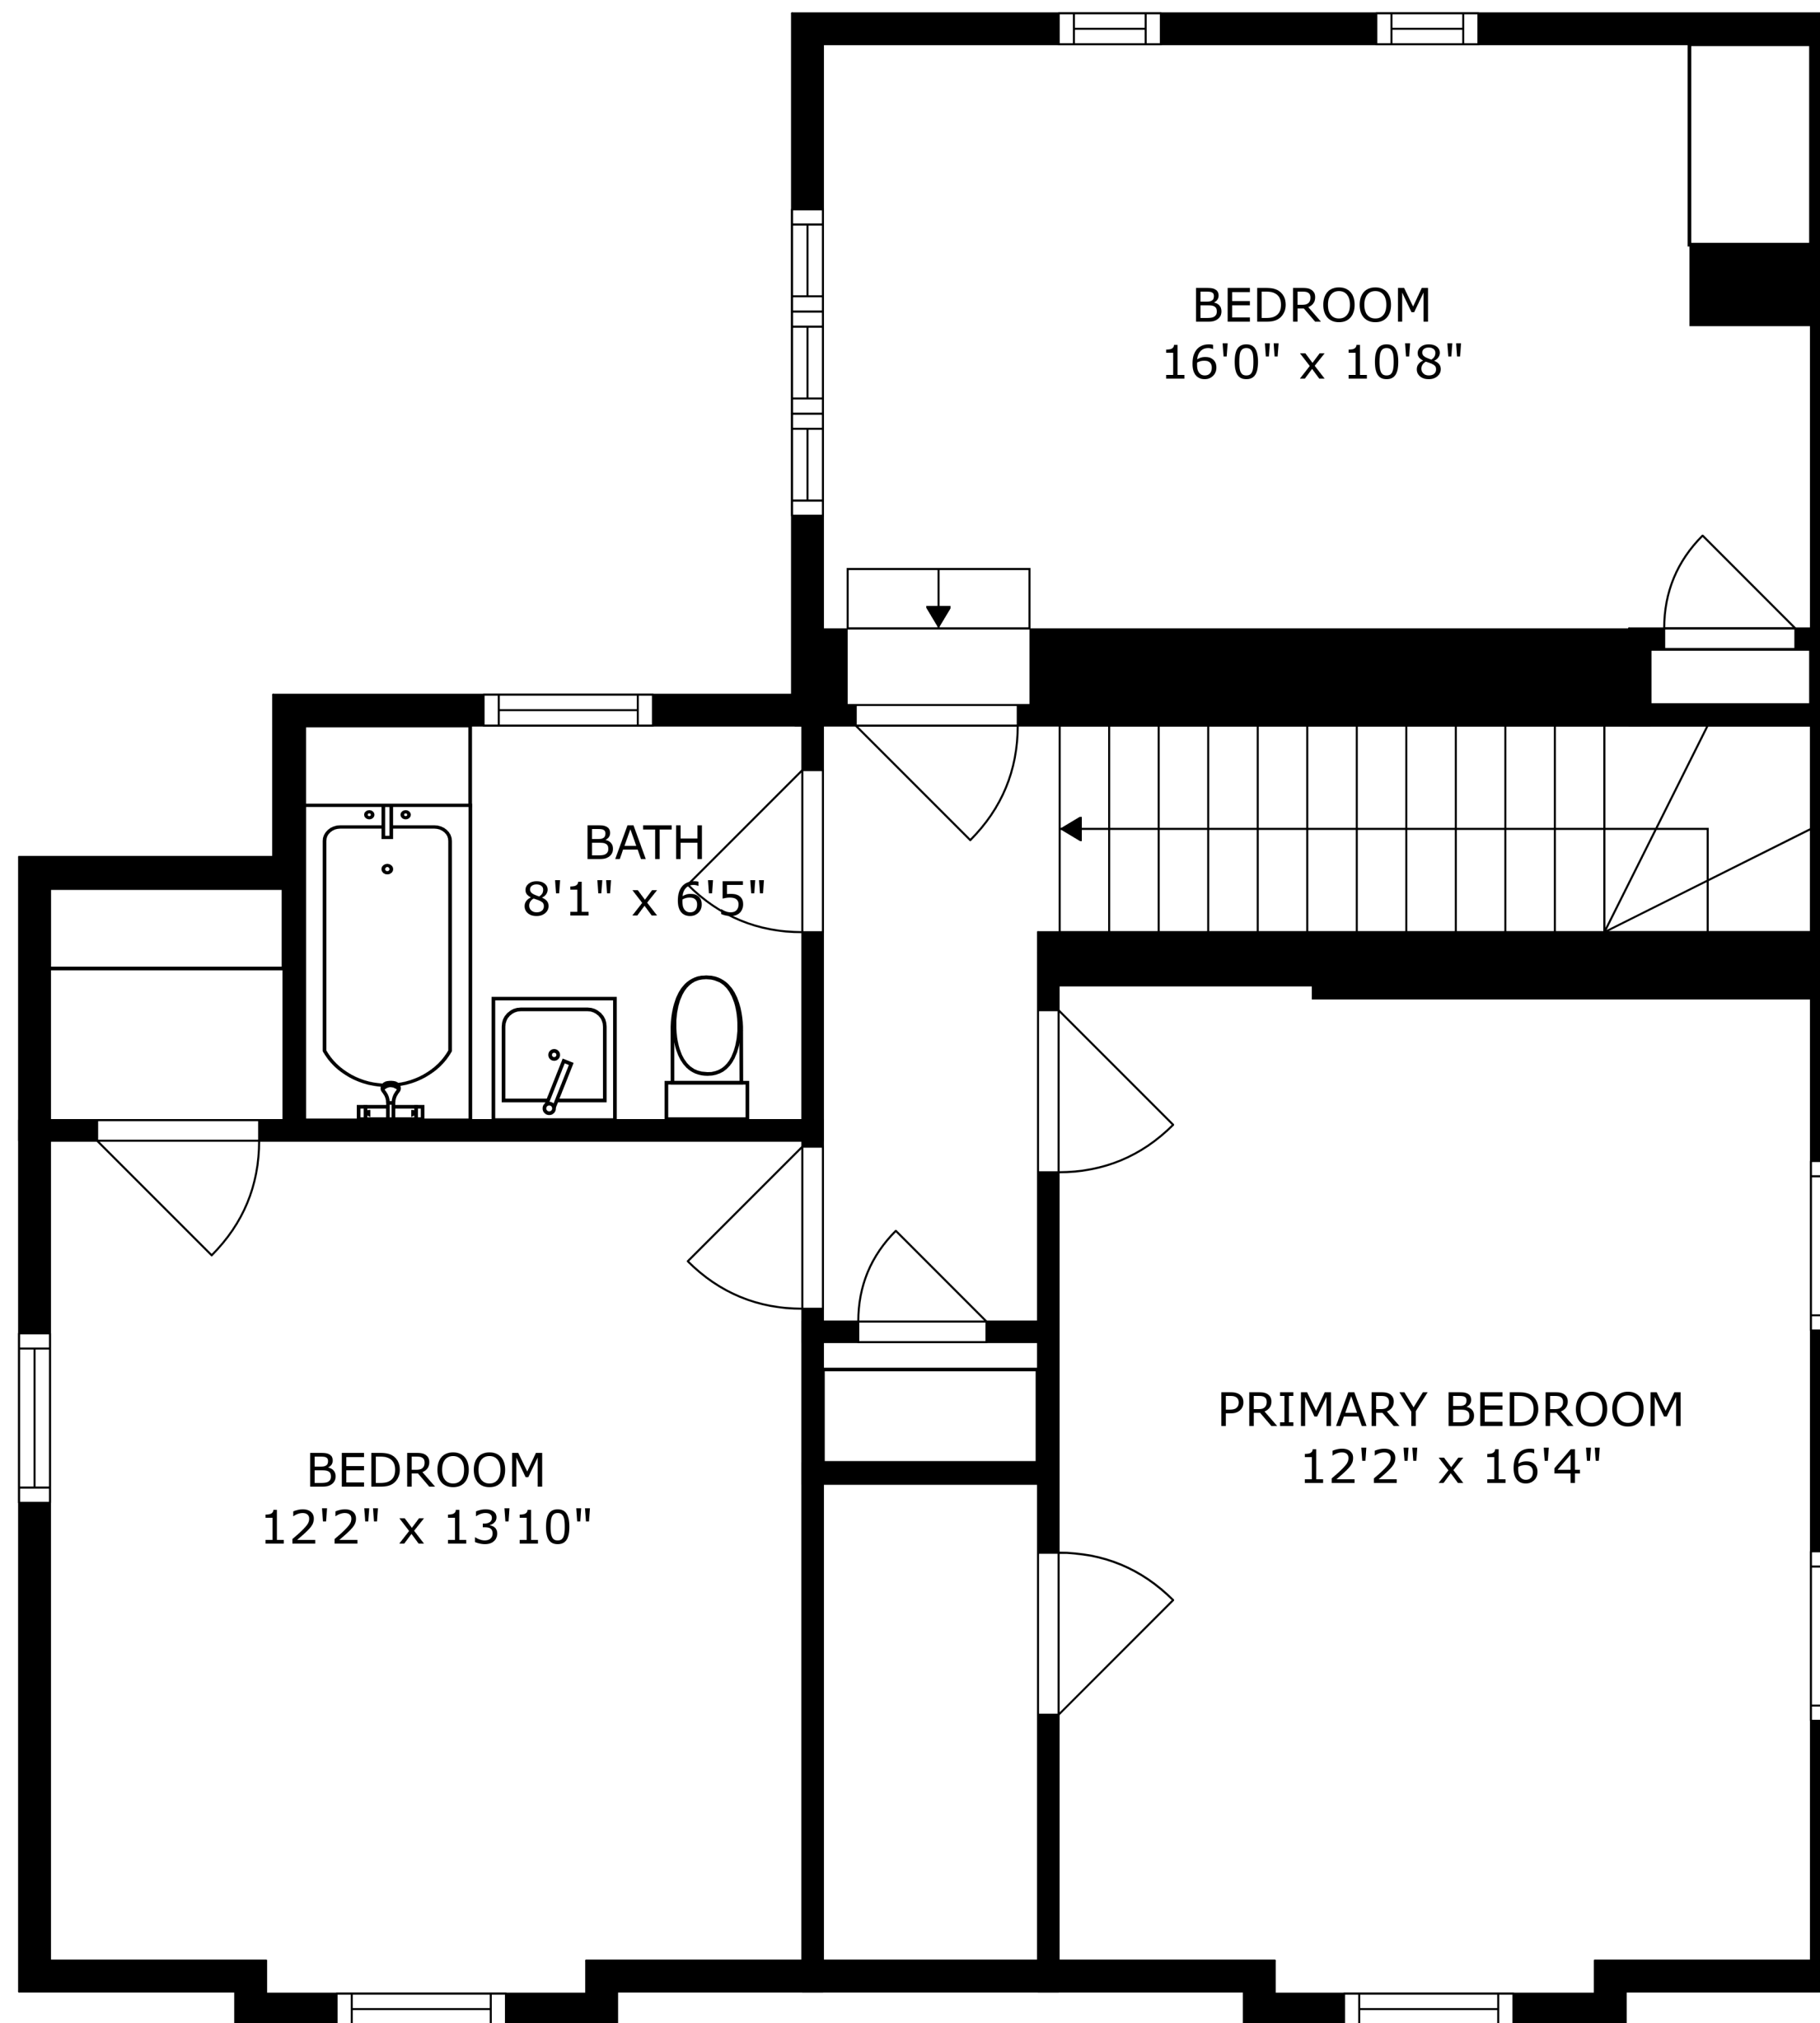

FLOOR 1

FLOOR 2

FLOOR 3

SIZES AND DIMENSIONS ARE APPROXIMATE, ACTUAL MAY VARY.

SIZES AND DIMENSIONS ARE APPROXIMATE, ACTUAL MAY VARY.

RECREATION ROOM
15'10" x 24'6"

UTILITY
16'10" x 16'3"

STORAGE
9'8" x 8'5"

UNFINISHED BASEMENT