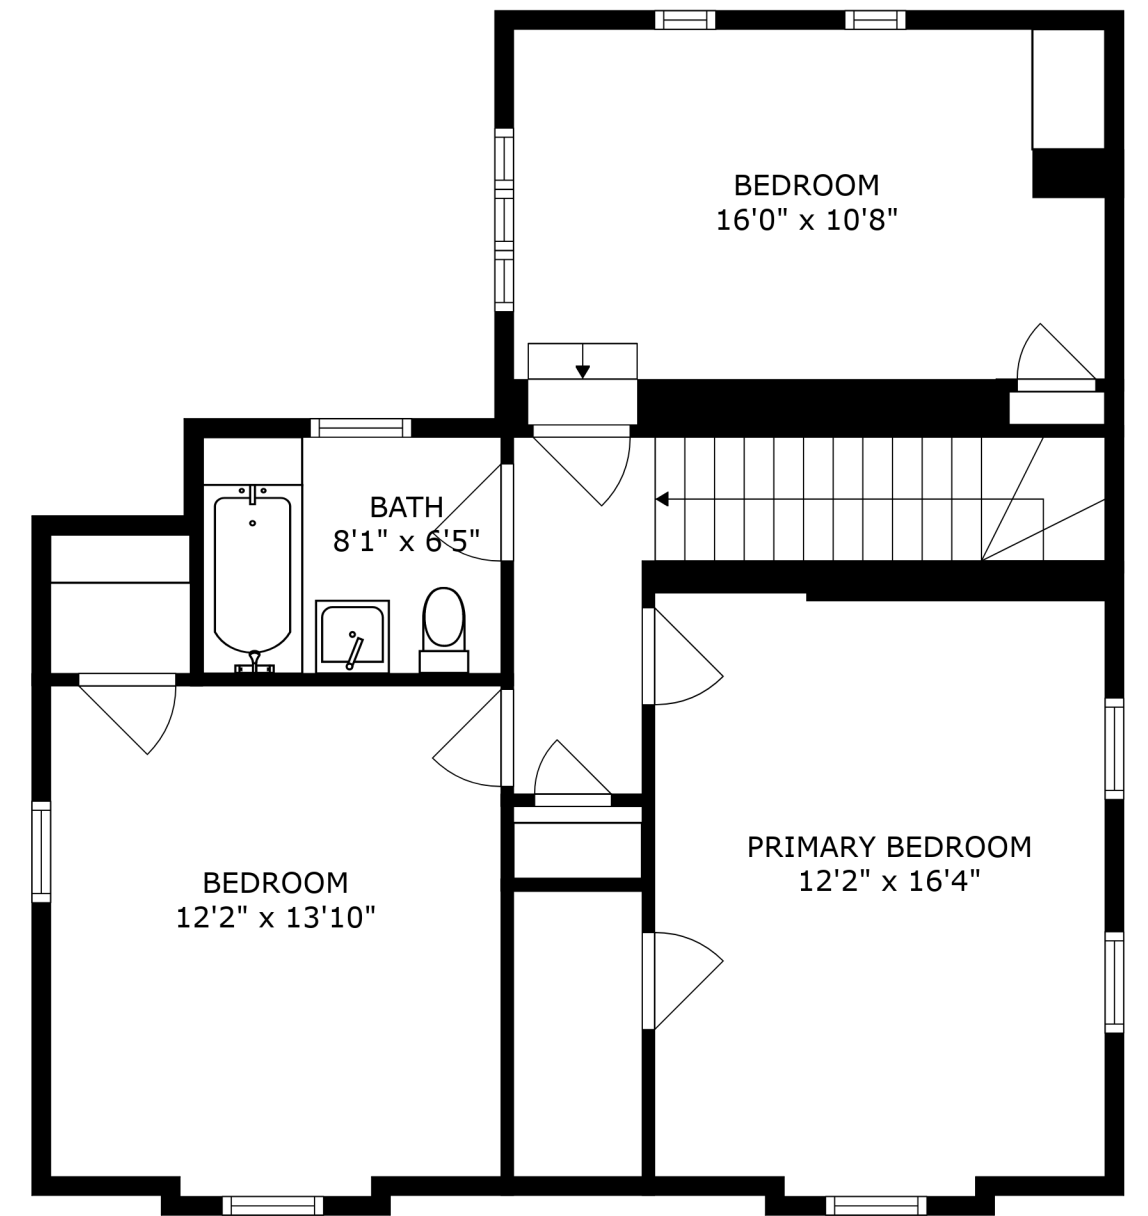

FLOOR 1

FLOOR 2

FLOOR 3

SIZES AND DIMENSIONS ARE APPROXIMATE, ACTUAL MAY VARY.

SIZES AND DIMENSIONS ARE APPROXIMATE, ACTUAL MAY VARY.

RECREATION ROOM
15'10" x 24'6"

UTILITY
16'10" x 16'3"

STORAGE
9'8" x 8'5"

UNFINISHED BASEMENT