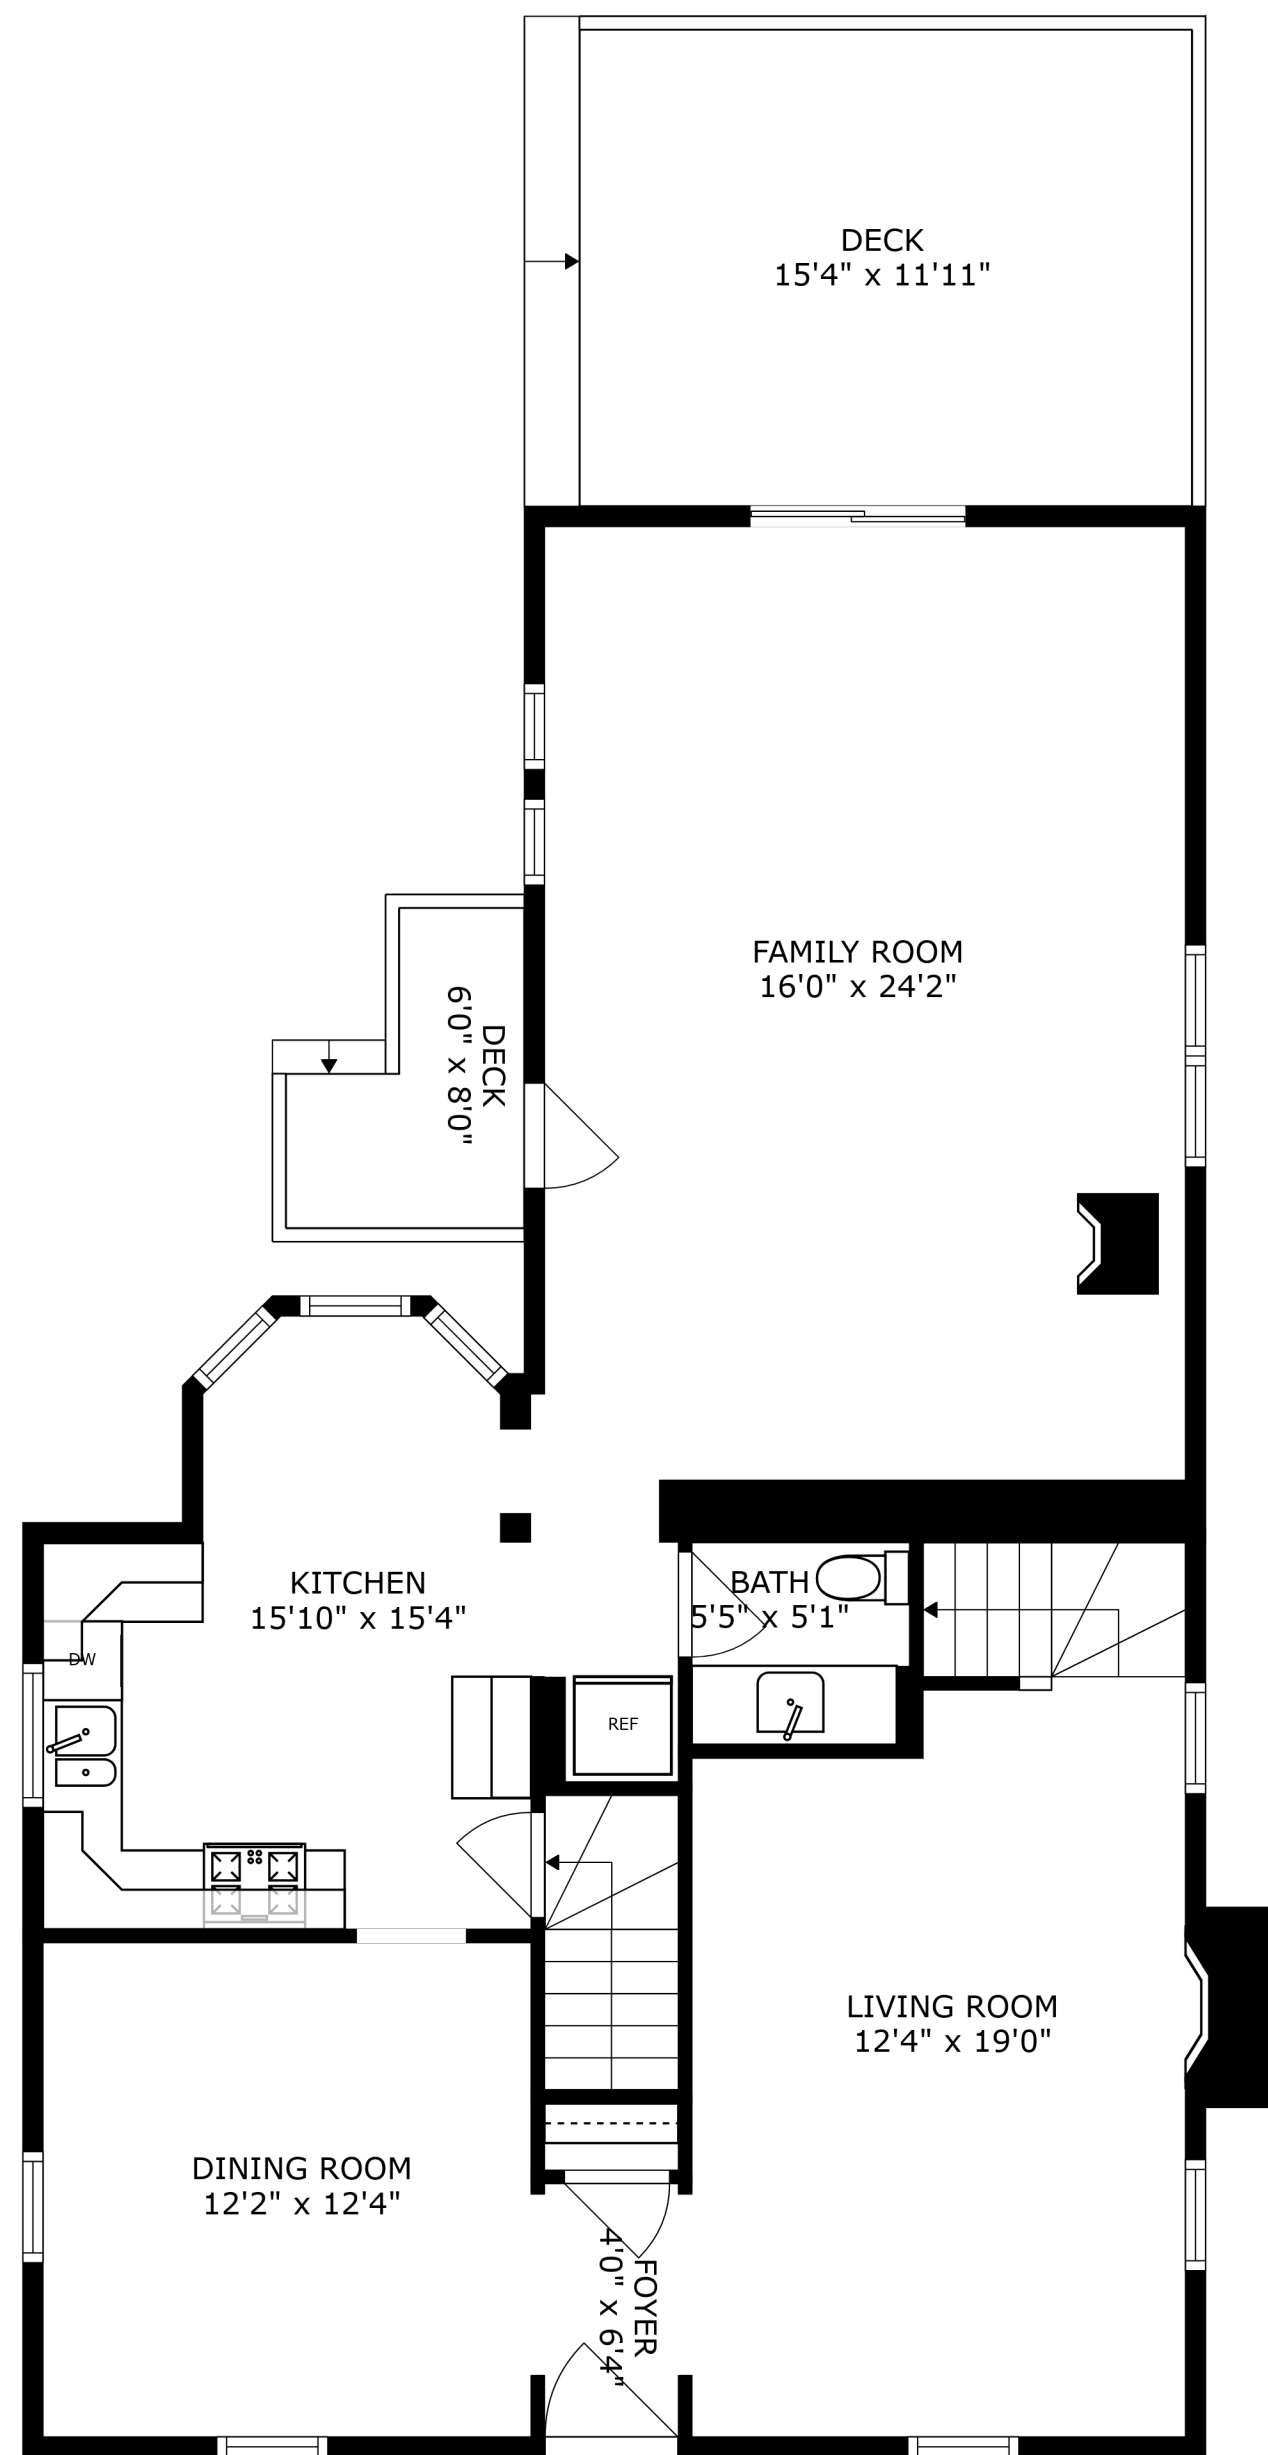

FLOOR 1

FLOOR 2

FLOOR 3

SIZES AND DIMENSIONS ARE APPROXIMATE, ACTUAL MAY VARY.

SIZES AND DIMENSIONS ARE APPROXIMATE, ACTUAL MAY VARY.

RECREATION ROOM
15'10" x 24'6"

UTILITY
16'10" x 16'3"

STORAGE
9'8" x 8'5"

UNFINISHED BASEMENT