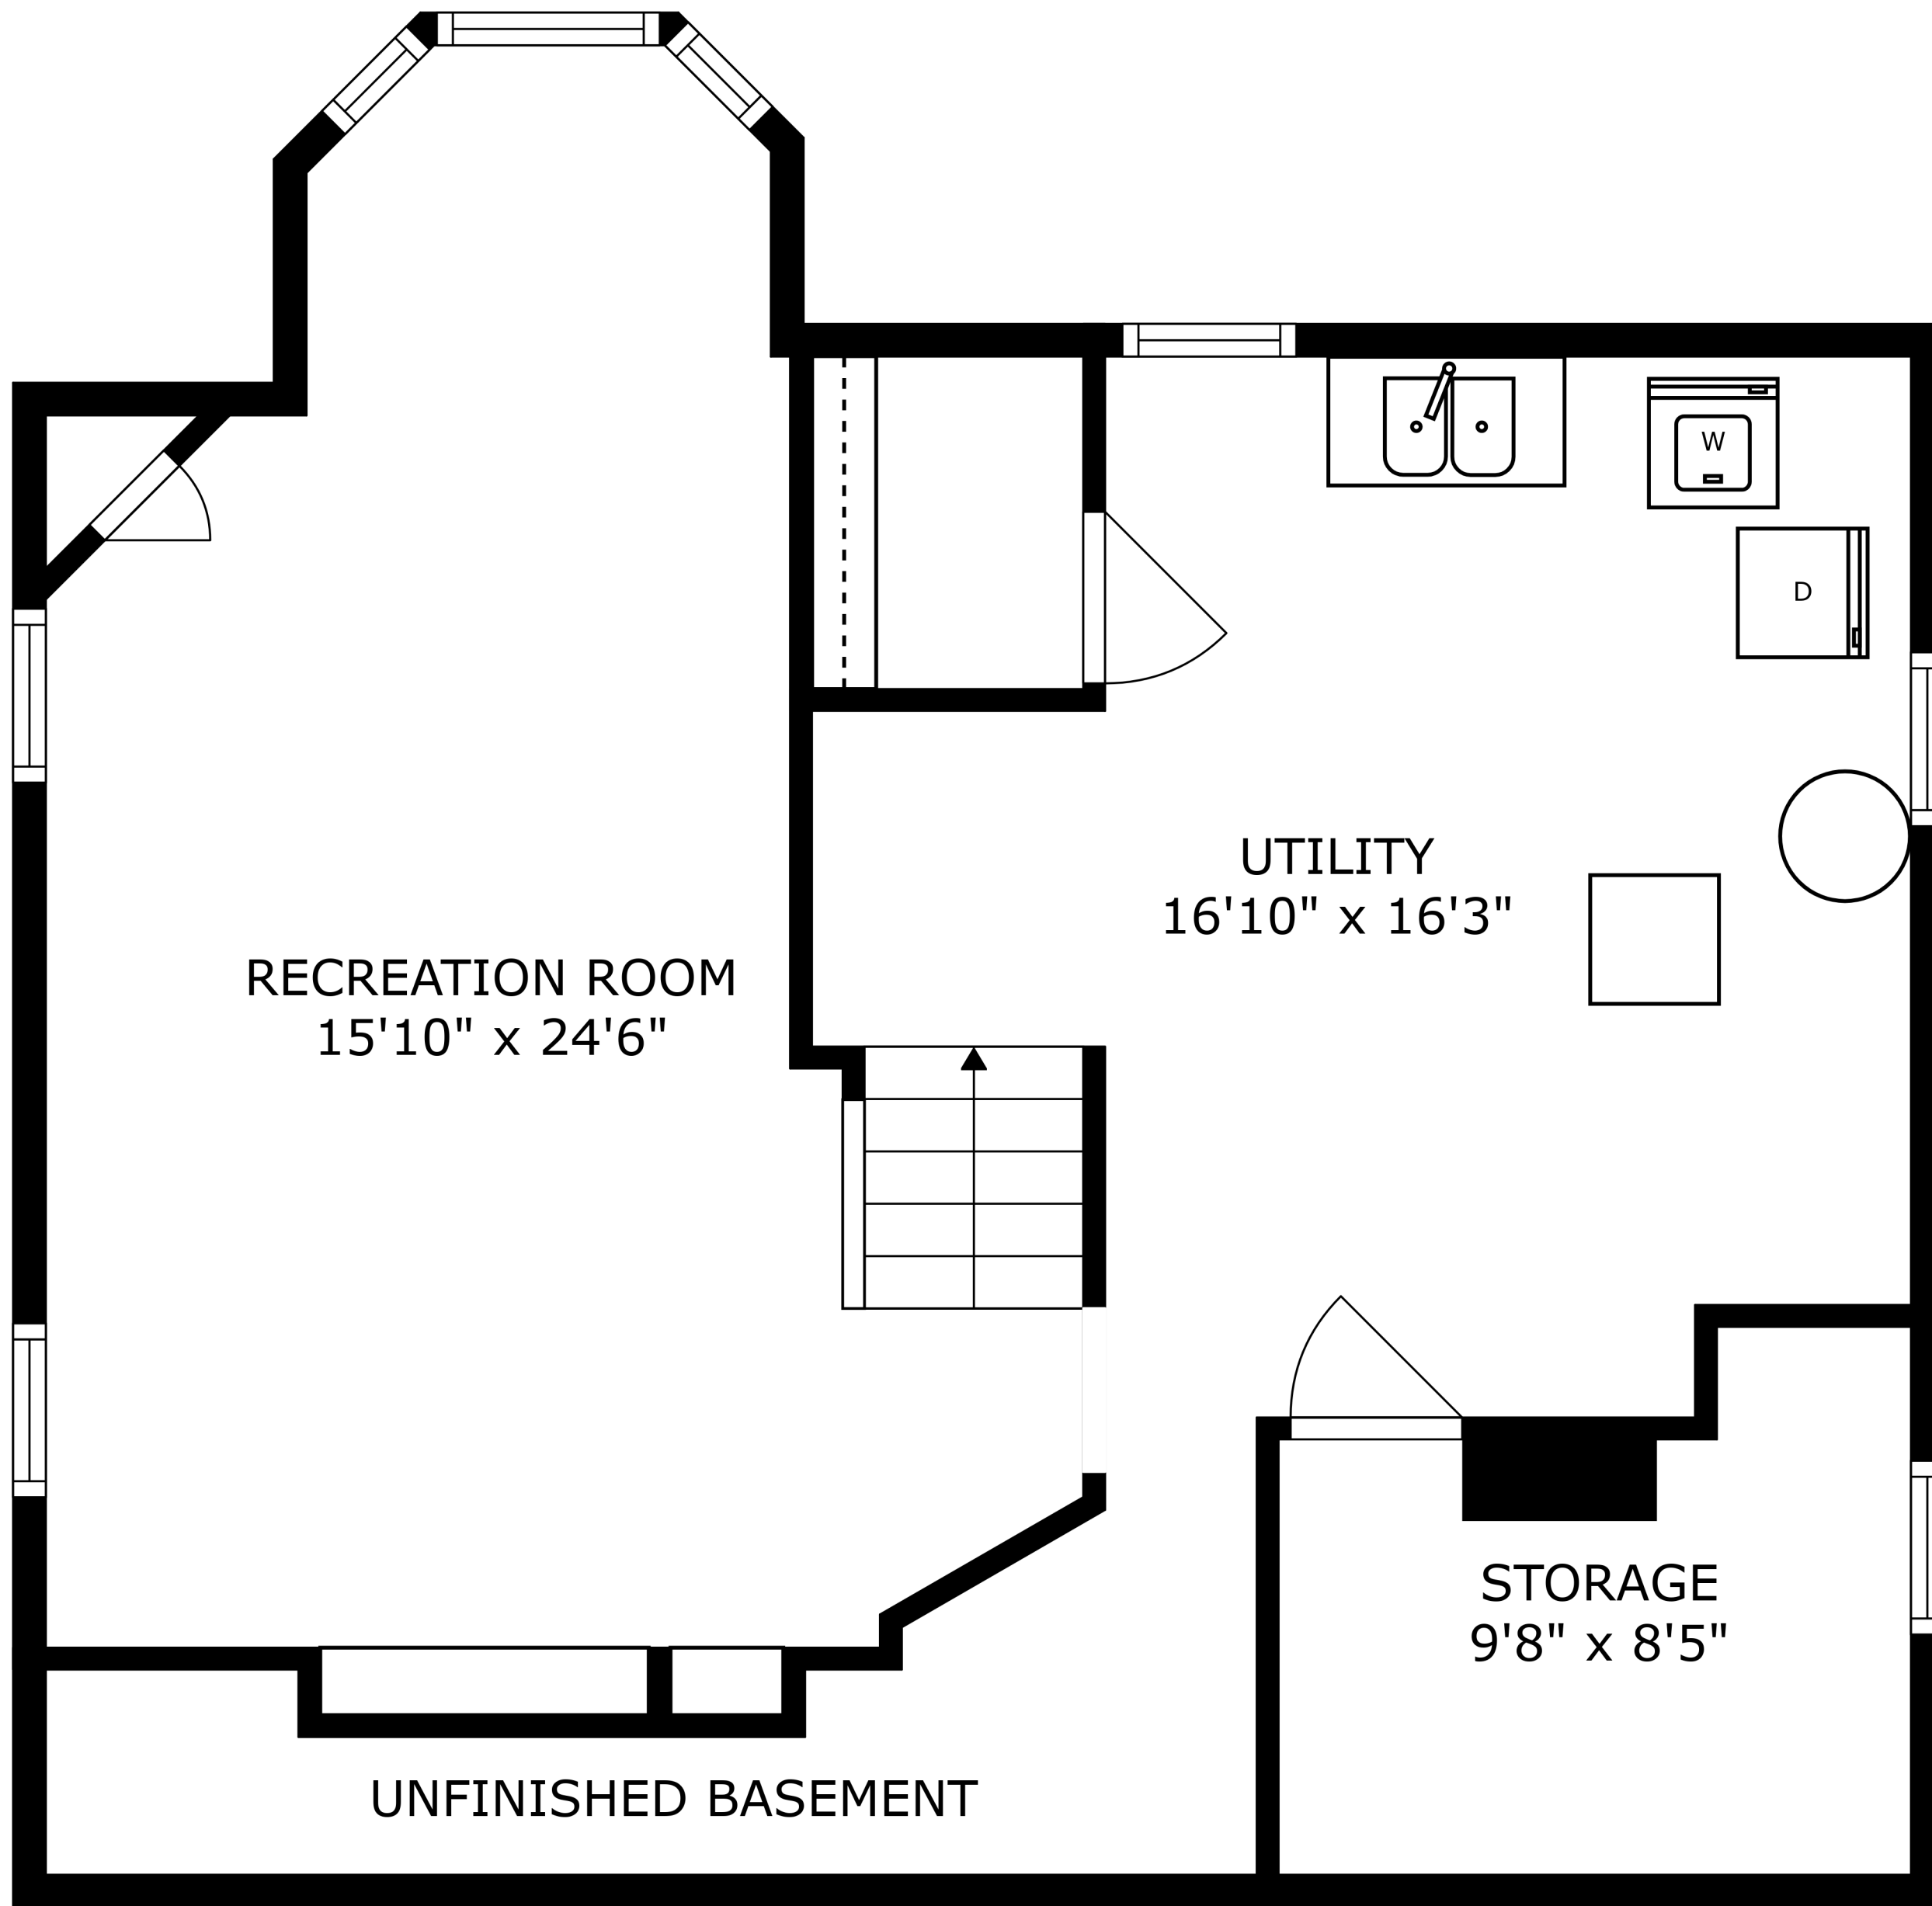

FLOOR 1

FLOOR 2

FLOOR 3

SIZES AND DIMENSIONS ARE APPROXIMATE, ACTUAL MAY VARY.

SIZES AND DIMENSIONS ARE APPROXIMATE, ACTUAL MAY VARY.

RECREATION ROOM
15'10" x 24'6"

UTILITY
16'10" x 16'3"

STORAGE
9'8" x 8'5"

UNFINISHED BASEMENT