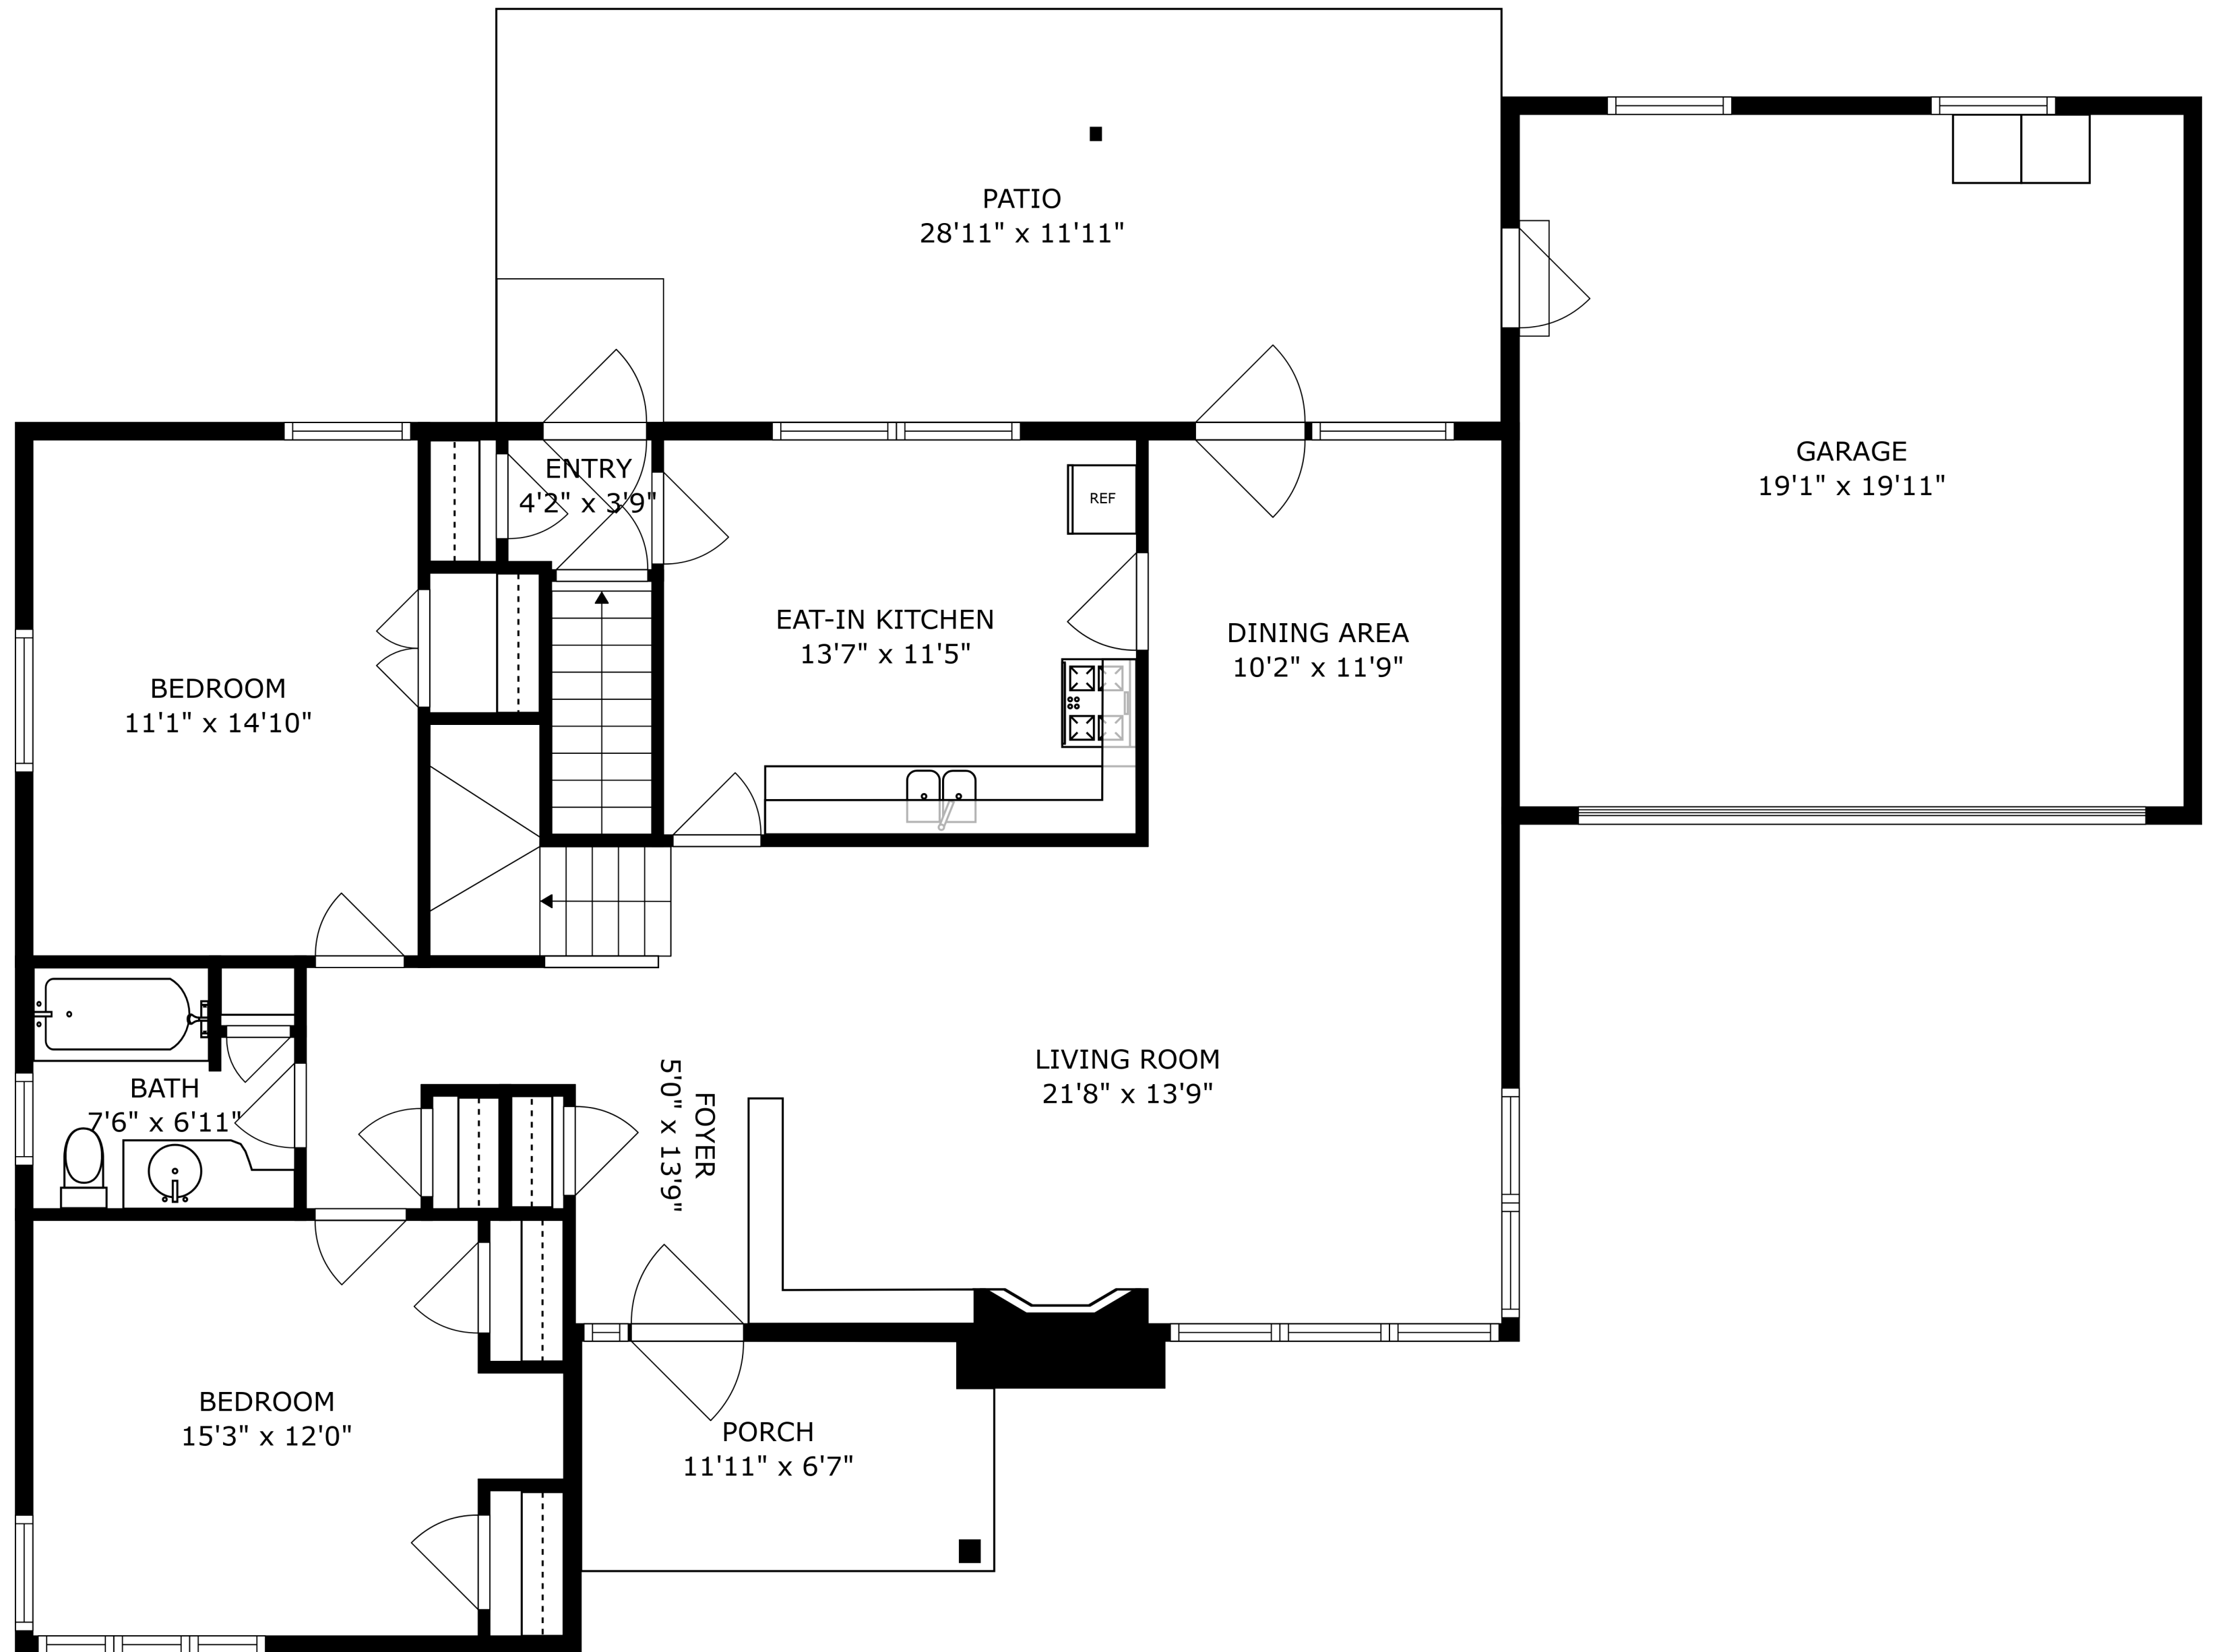

FLOOR 2

FLOOR 3

FLOOR 1

BEDROOM
11'1" x 17'6"

BATH
8'5" x 4'11"

W.I.C.
3'7" x 5'8"

PRIMARY BEDROOM
19'6" x 17'6"

W.I.C.
3'7" x 5'8"

SIZES AND DIMENSIONS ARE APPROXIMATE, ACTUAL MAY VARY.

RECREATION
15'3" x 34'5"

WET BAR
8'3" x 8'6"

UNFINISHED BASEMENT