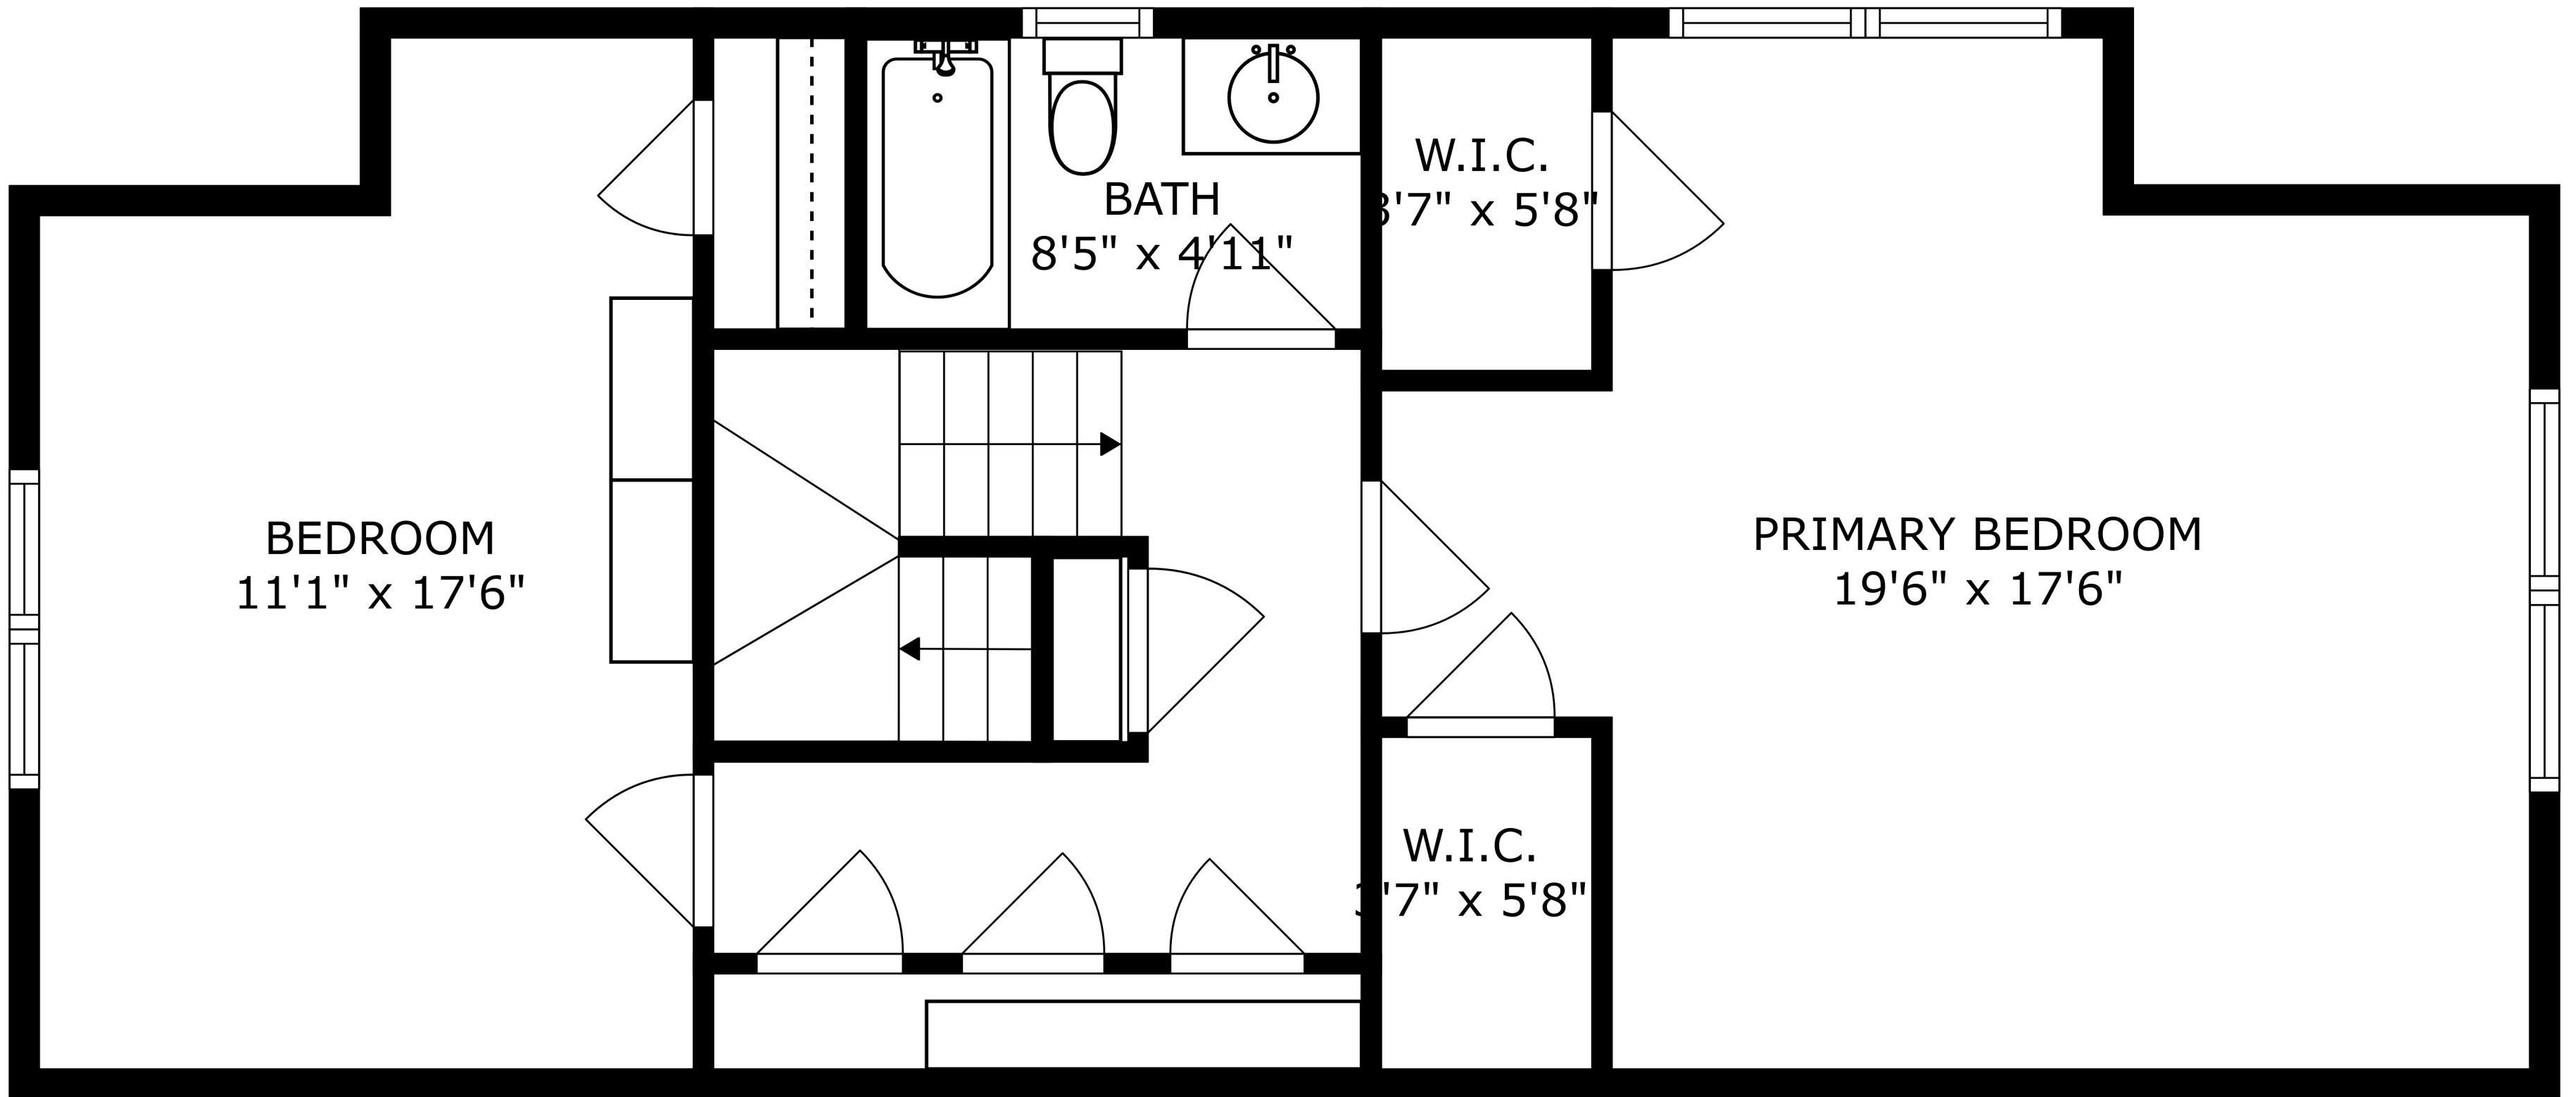

FLOOR 2

FLOOR 3

FLOOR 1

BEDROOM
11'1" x 17'6"

BATH
8'5" x 4'11"

W.I.C.
3'7" x 5'8"

PRIMARY BEDROOM
19'6" x 17'6"

W.I.C.
3'7" x 5'8"

SIZES AND DIMENSIONS ARE APPROXIMATE, ACTUAL MAY VARY.

RECREATION
15'3" x 34'5"

WET BAR
8'3" x 8'6"

UNFINISHED BASEMENT