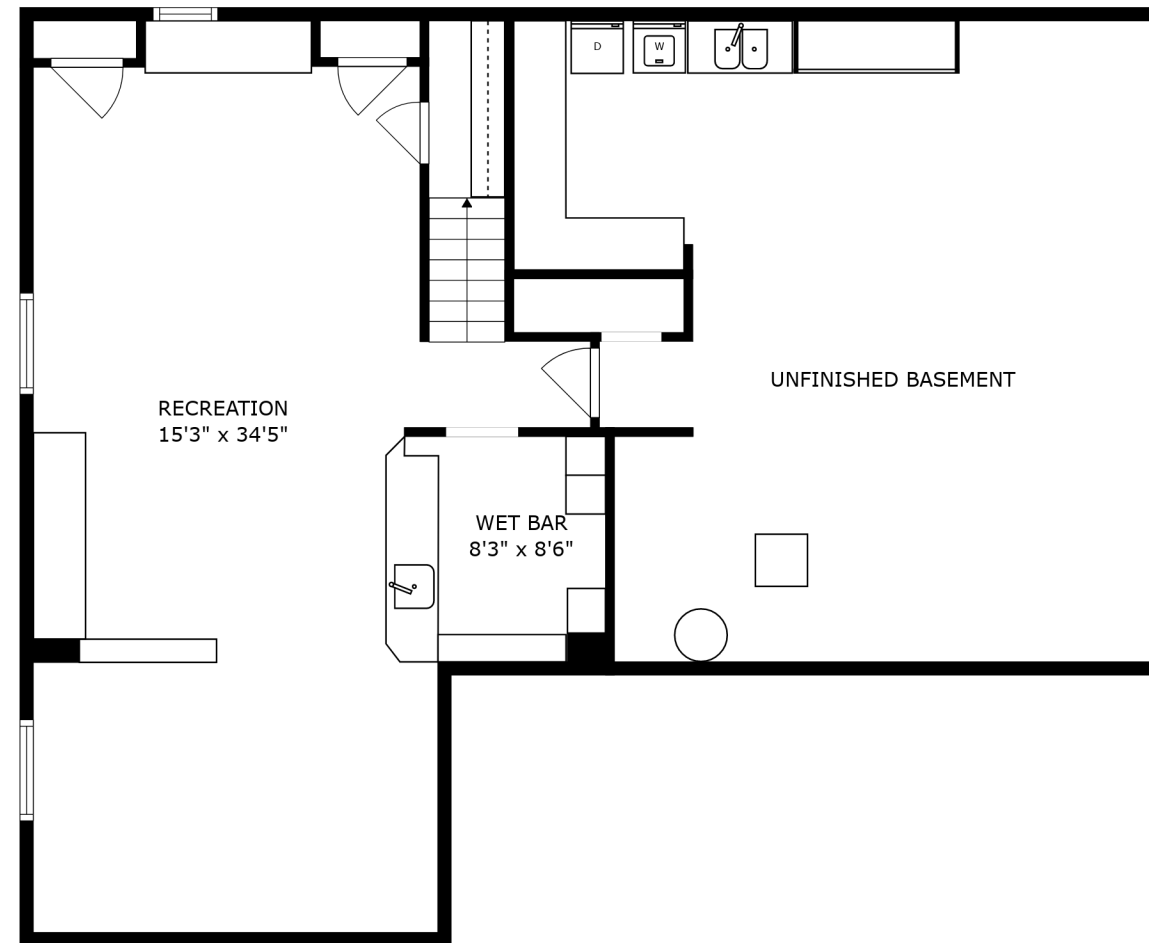

FLOOR 2

FLOOR 3

FLOOR 1

BEDROOM
11'1" x 17'6"

BATH
8'5" x 4'11"

W.I.C.
3'7" x 5'8"

PRIMARY BEDROOM
19'6" x 17'6"

W.I.C.
3'7" x 5'8"

SIZES AND DIMENSIONS ARE APPROXIMATE, ACTUAL MAY VARY.

RECREATION
15'3" x 34'5"

WET BAR
8'3" x 8'6"

UNFINISHED BASEMENT