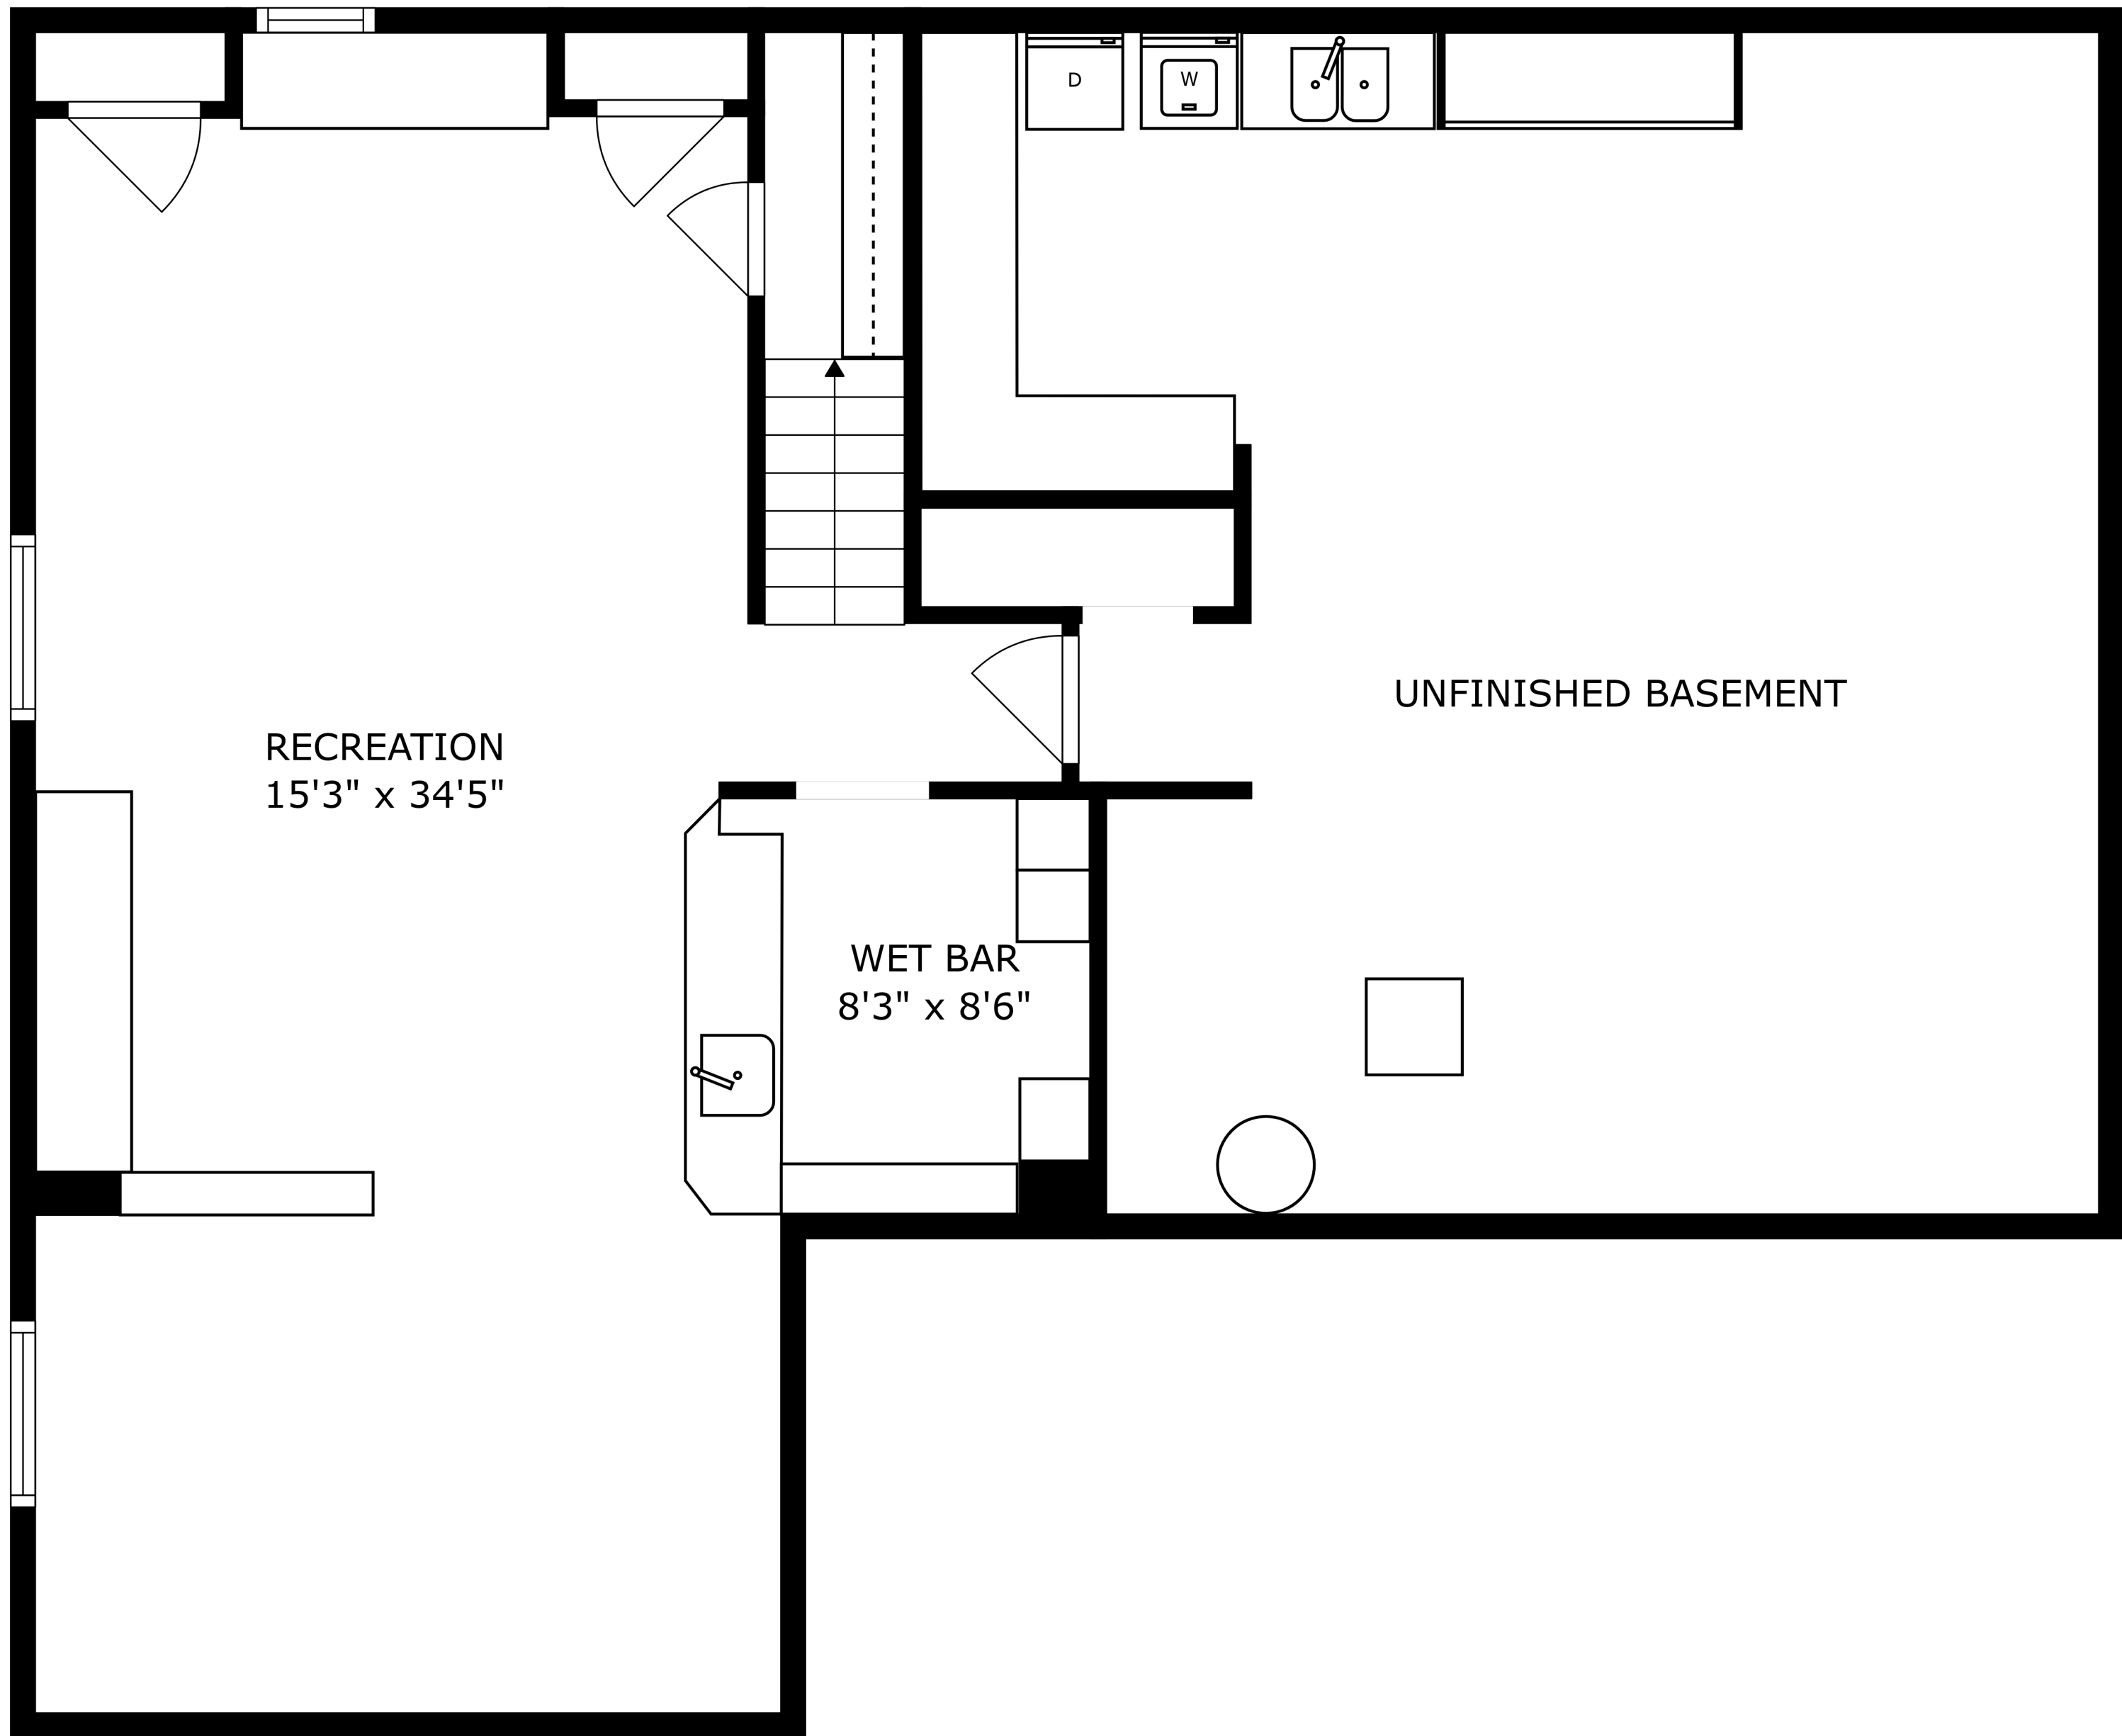

FLOOR 2

FLOOR 3

FLOOR 1

BEDROOM
11'1" x 17'6"

BATH
8'5" x 4'11"

W.I.C.
3'7" x 5'8"

PRIMARY BEDROOM
19'6" x 17'6"

W.I.C.
3'7" x 5'8"

SIZES AND DIMENSIONS ARE APPROXIMATE, ACTUAL MAY VARY.

RECREATION
15'3" x 34'5"

WET BAR
8'3" x 8'6"

UNFINISHED BASEMENT