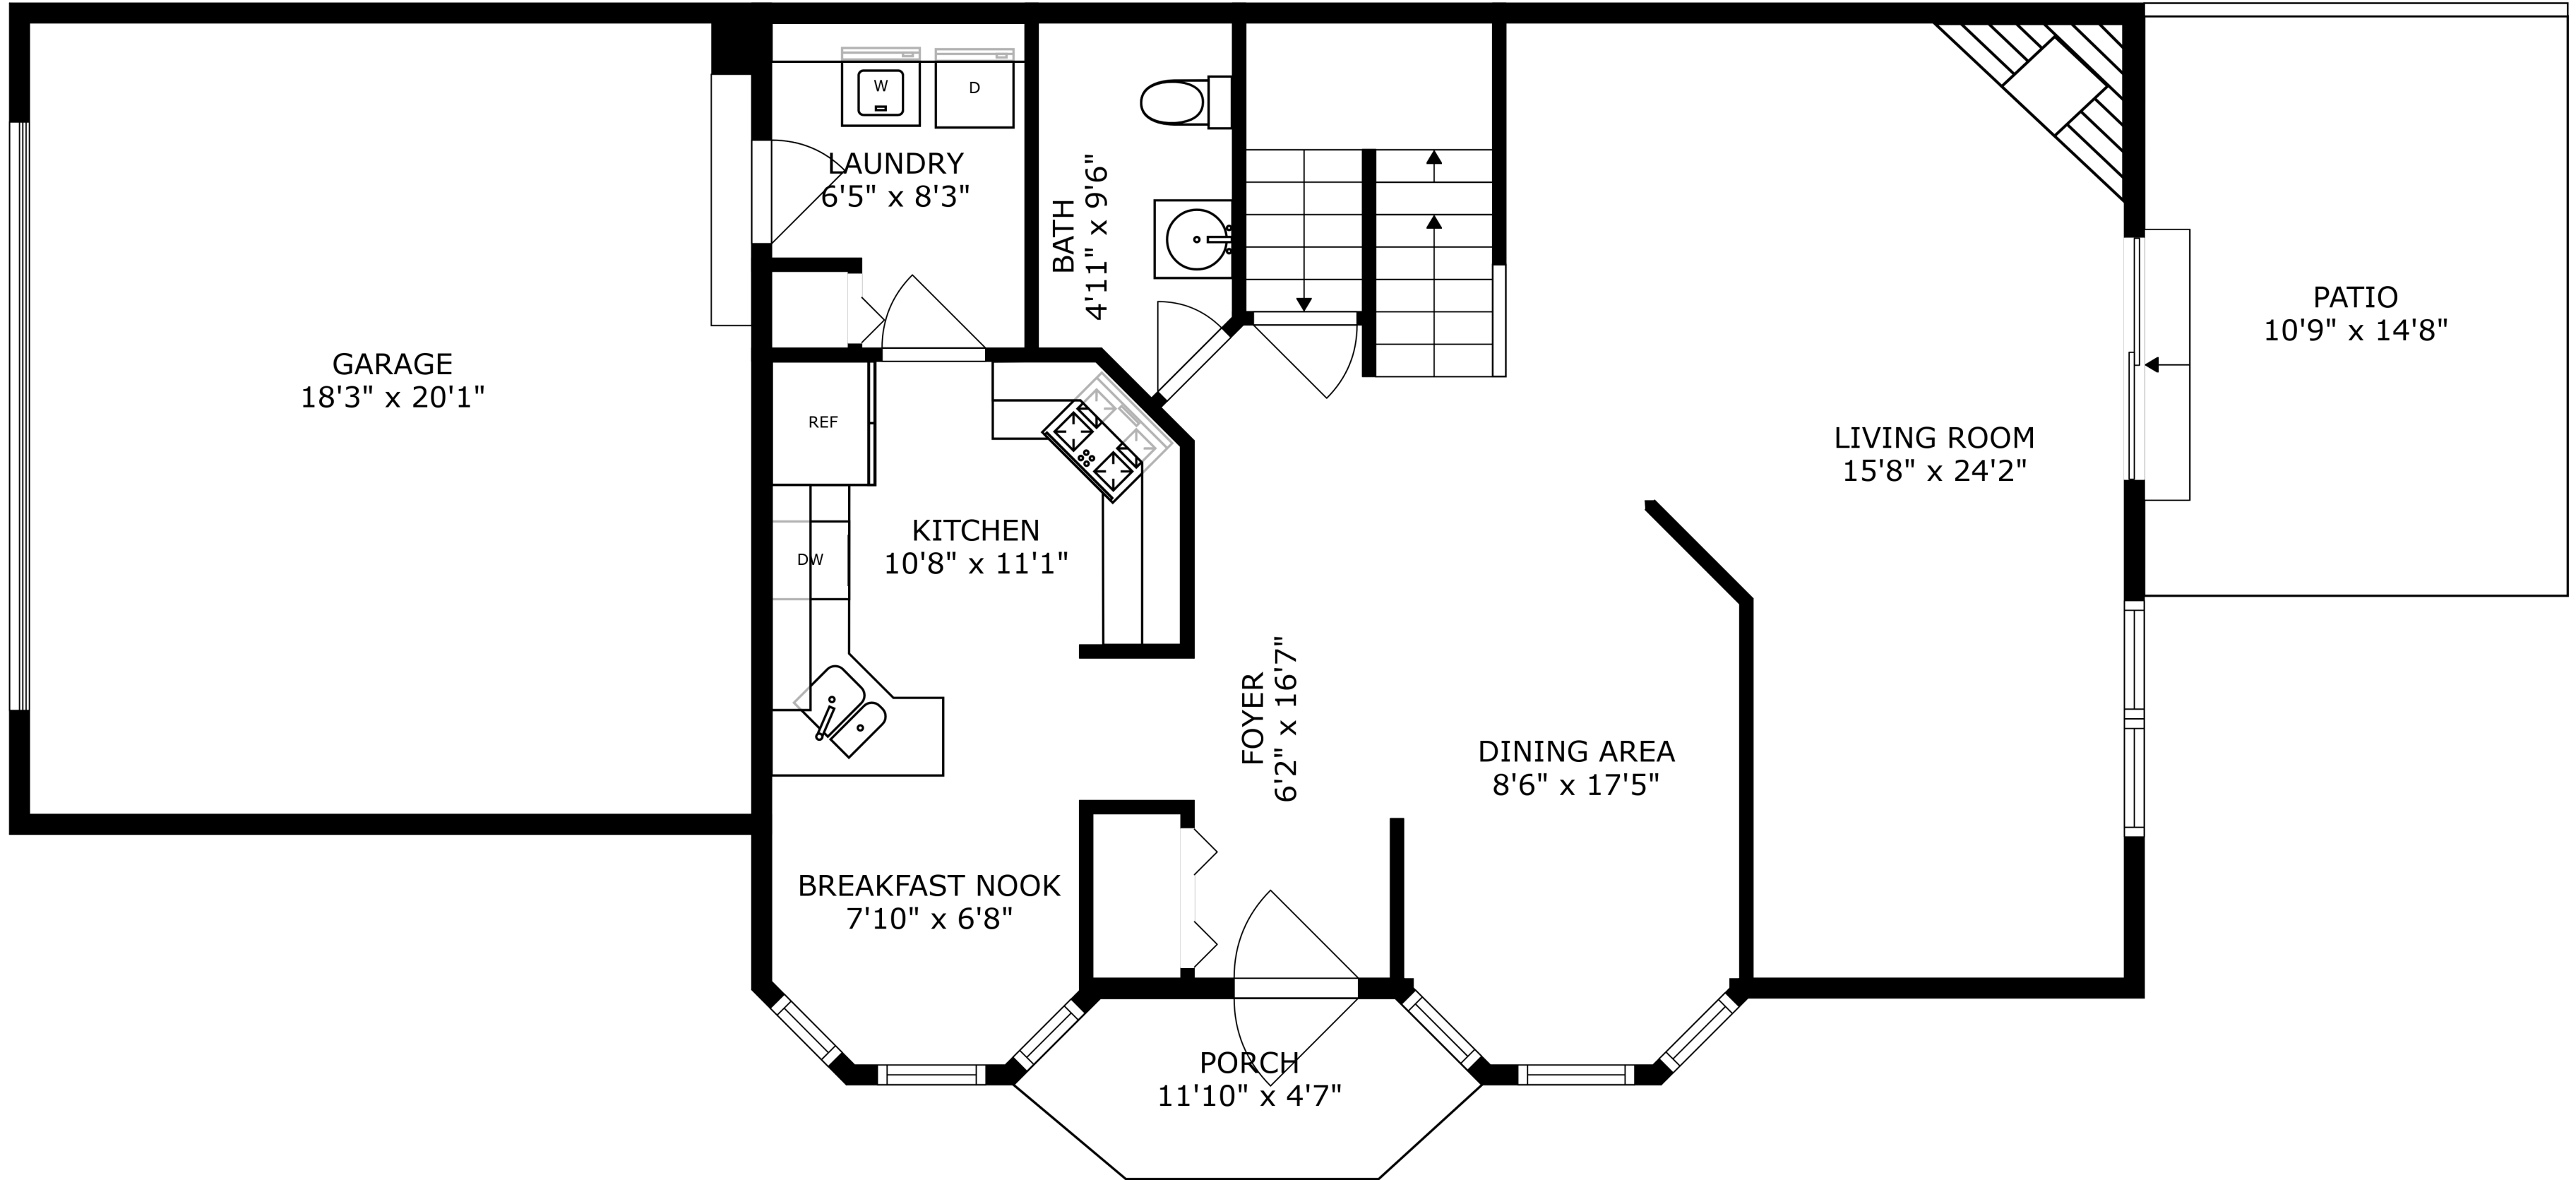

SIZES AND DIMENSIONS ARE APPROXIMATE, ACTUAL MAY VARY.

PRIMARY BEDROOM
12'8" x 20'1"

W.I.C.
8'11" x 7'8"

BEDROOM
10'10" x 14'0"

BEDROOM
10'10" x 14'0"

PRIMARY BATH
9'5" x 8'2"

BATH
2'9" x 5'1"

BATH
4'8" x 8'3"

OPEN TO BELOW

SIZES AND DIMENSIONS ARE APPROXIMATE, ACTUAL MAY VARY.

UNFINISHED BASEMENT

SIZES AND DIMENSIONS ARE APPROXIMATE, ACTUAL MAY VARY.