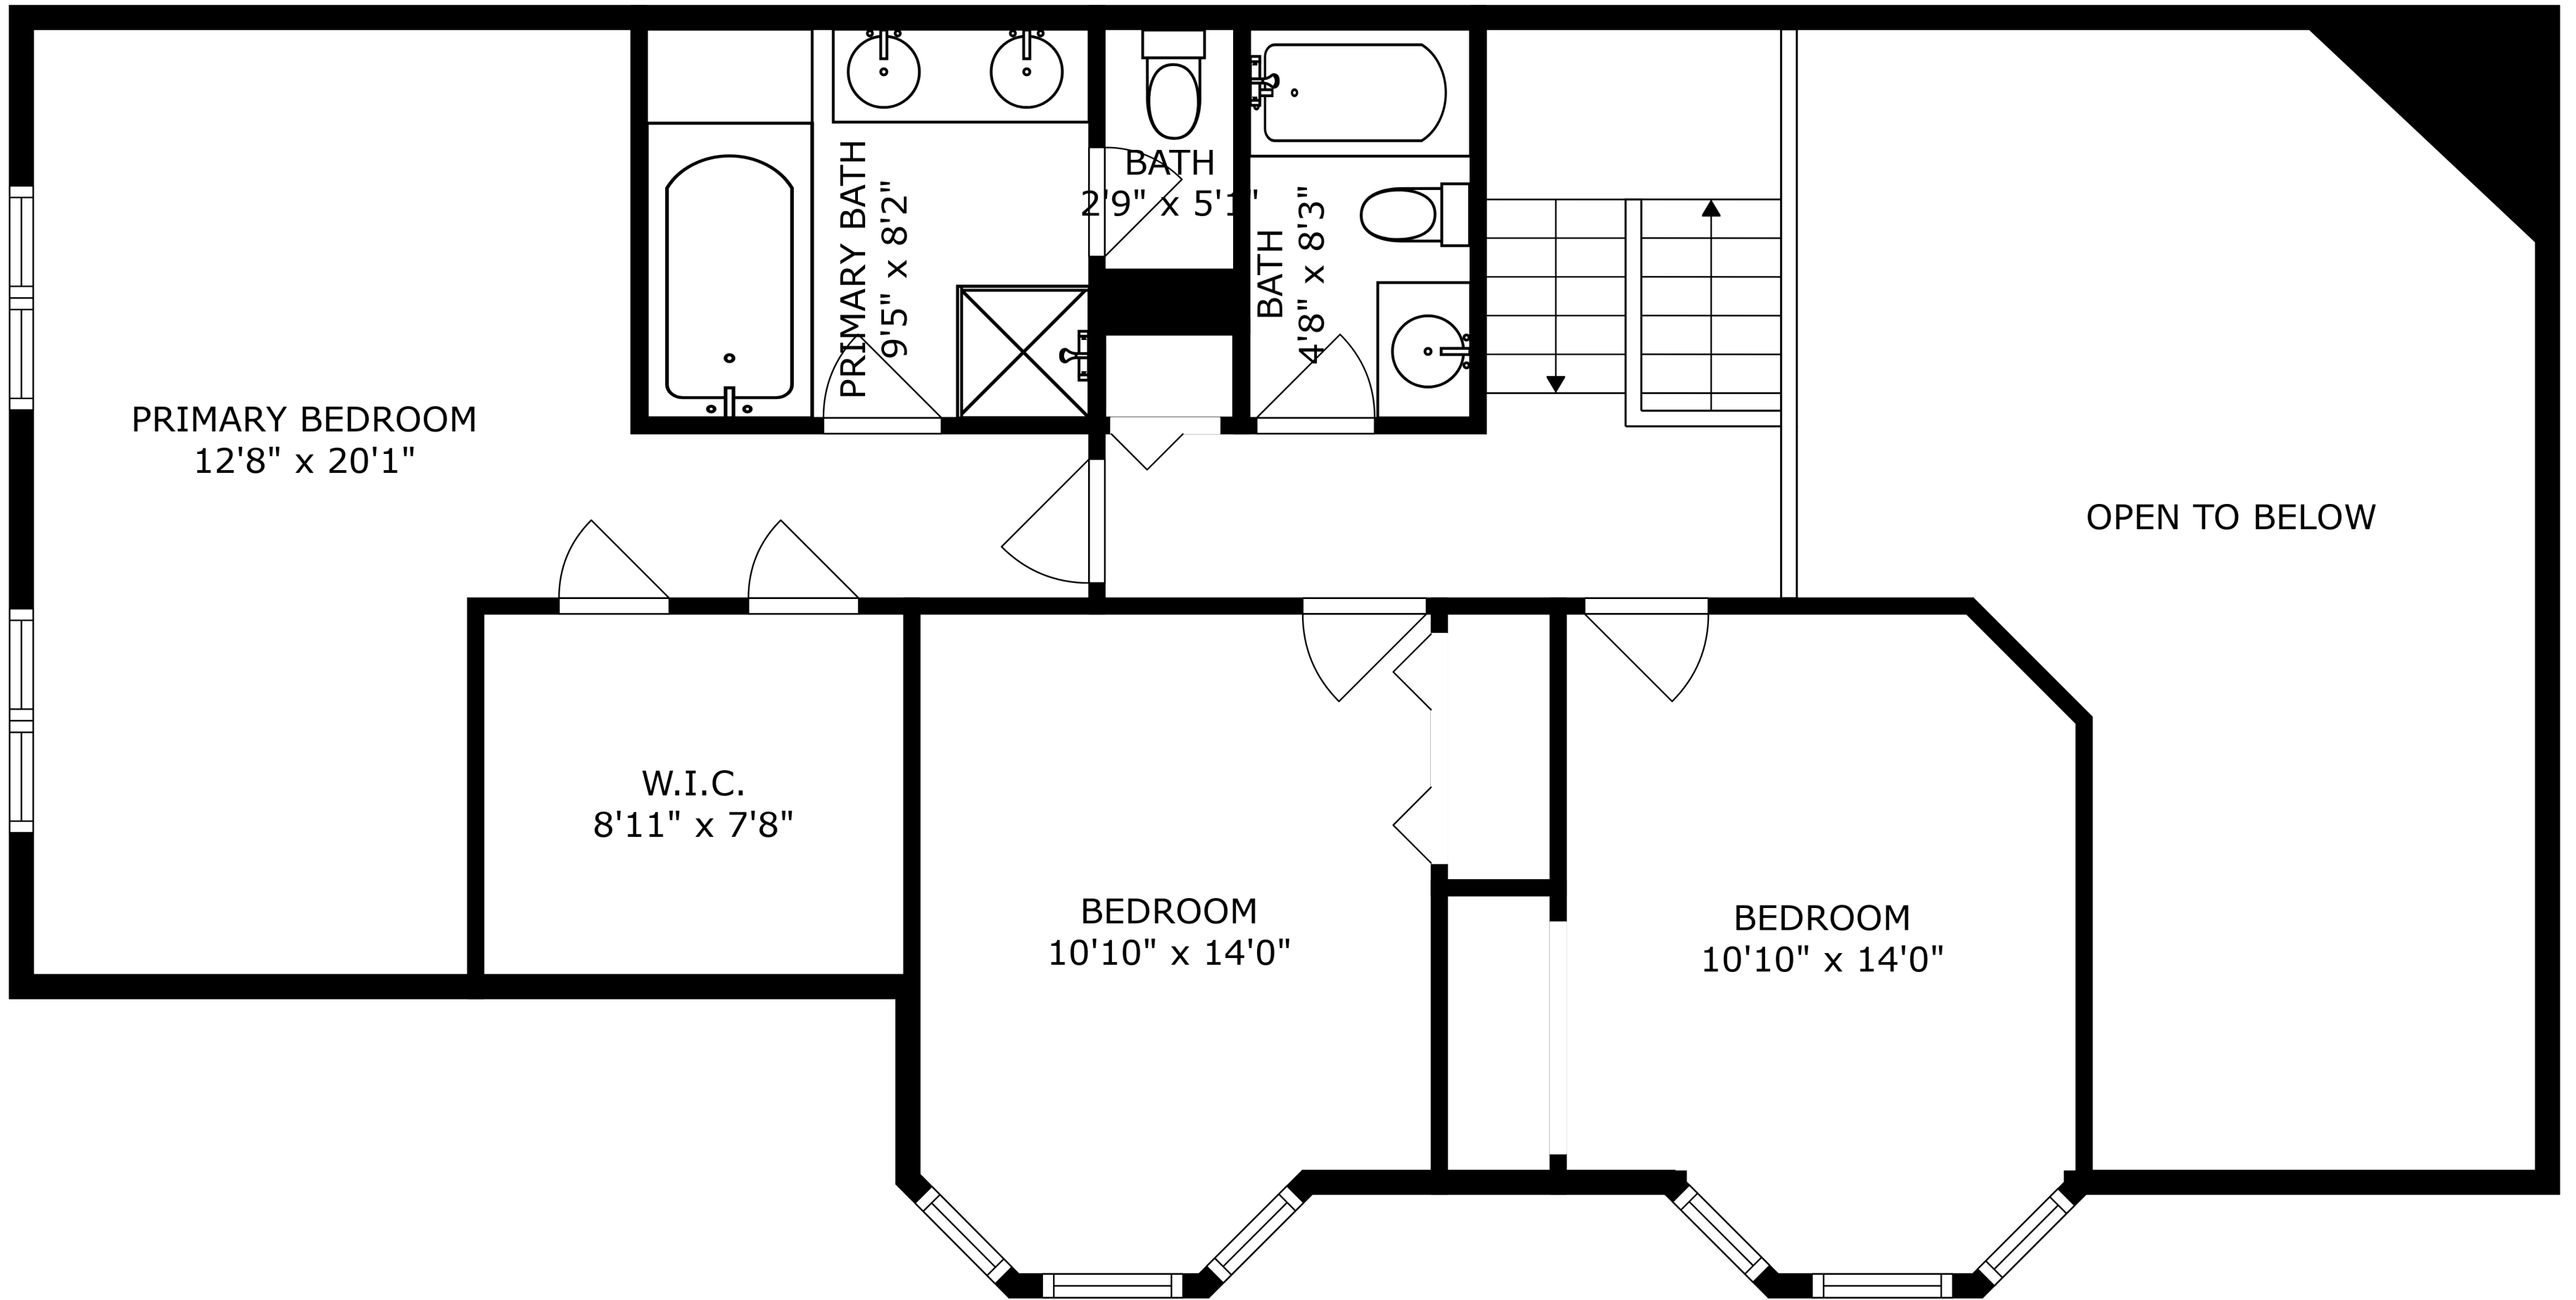

SIZES AND DIMENSIONS ARE APPROXIMATE, ACTUAL MAY VARY.

PRIMARY BEDROOM
12'8" x 20'1"

W.I.C.
8'11" x 7'8"

BEDROOM
10'10" x 14'0"

BEDROOM
10'10" x 14'0"

PRIMARY BATH
9'5" x 8'2"

BATH
2'9" x 5'1"

BATH
4'8" x 8'3"

OPEN TO BELOW

SIZES AND DIMENSIONS ARE APPROXIMATE, ACTUAL MAY VARY.

UNFINISHED BASEMENT

SIZES AND DIMENSIONS ARE APPROXIMATE, ACTUAL MAY VARY.