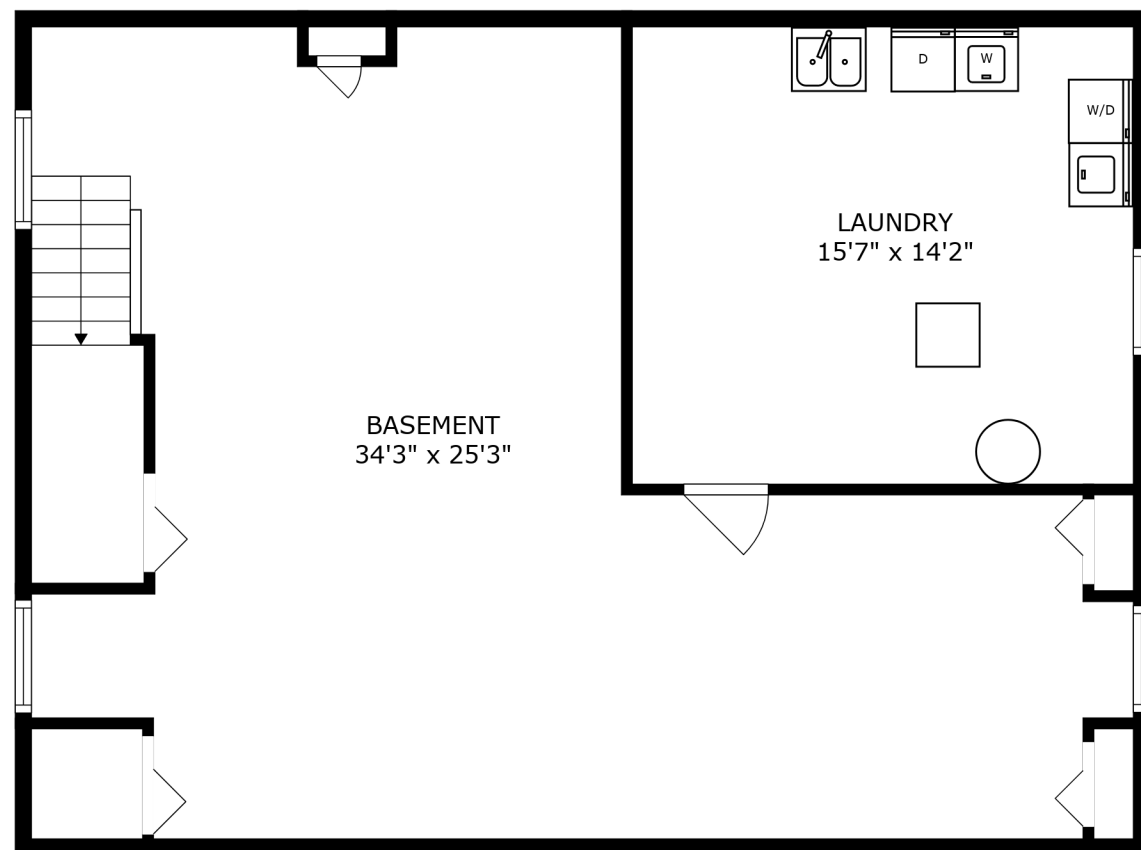

FLOOR 2

FLOOR 3

FLOOR 1

BEDROOM
15'1" x 12'5"

BEDROOM
13'6" x 13'4"

BATH
5'4" x 11'7"

BEDROOM
15'10" x 12'9"

BEDROOM
11'6" x 12'0"

SIZES AND DIMENSIONS ARE APPROXIMATE, ACTUAL MAY VARY.

BASEMENT
34'3" x 25'3"

LAUNDRY
15'7" x 14'2"