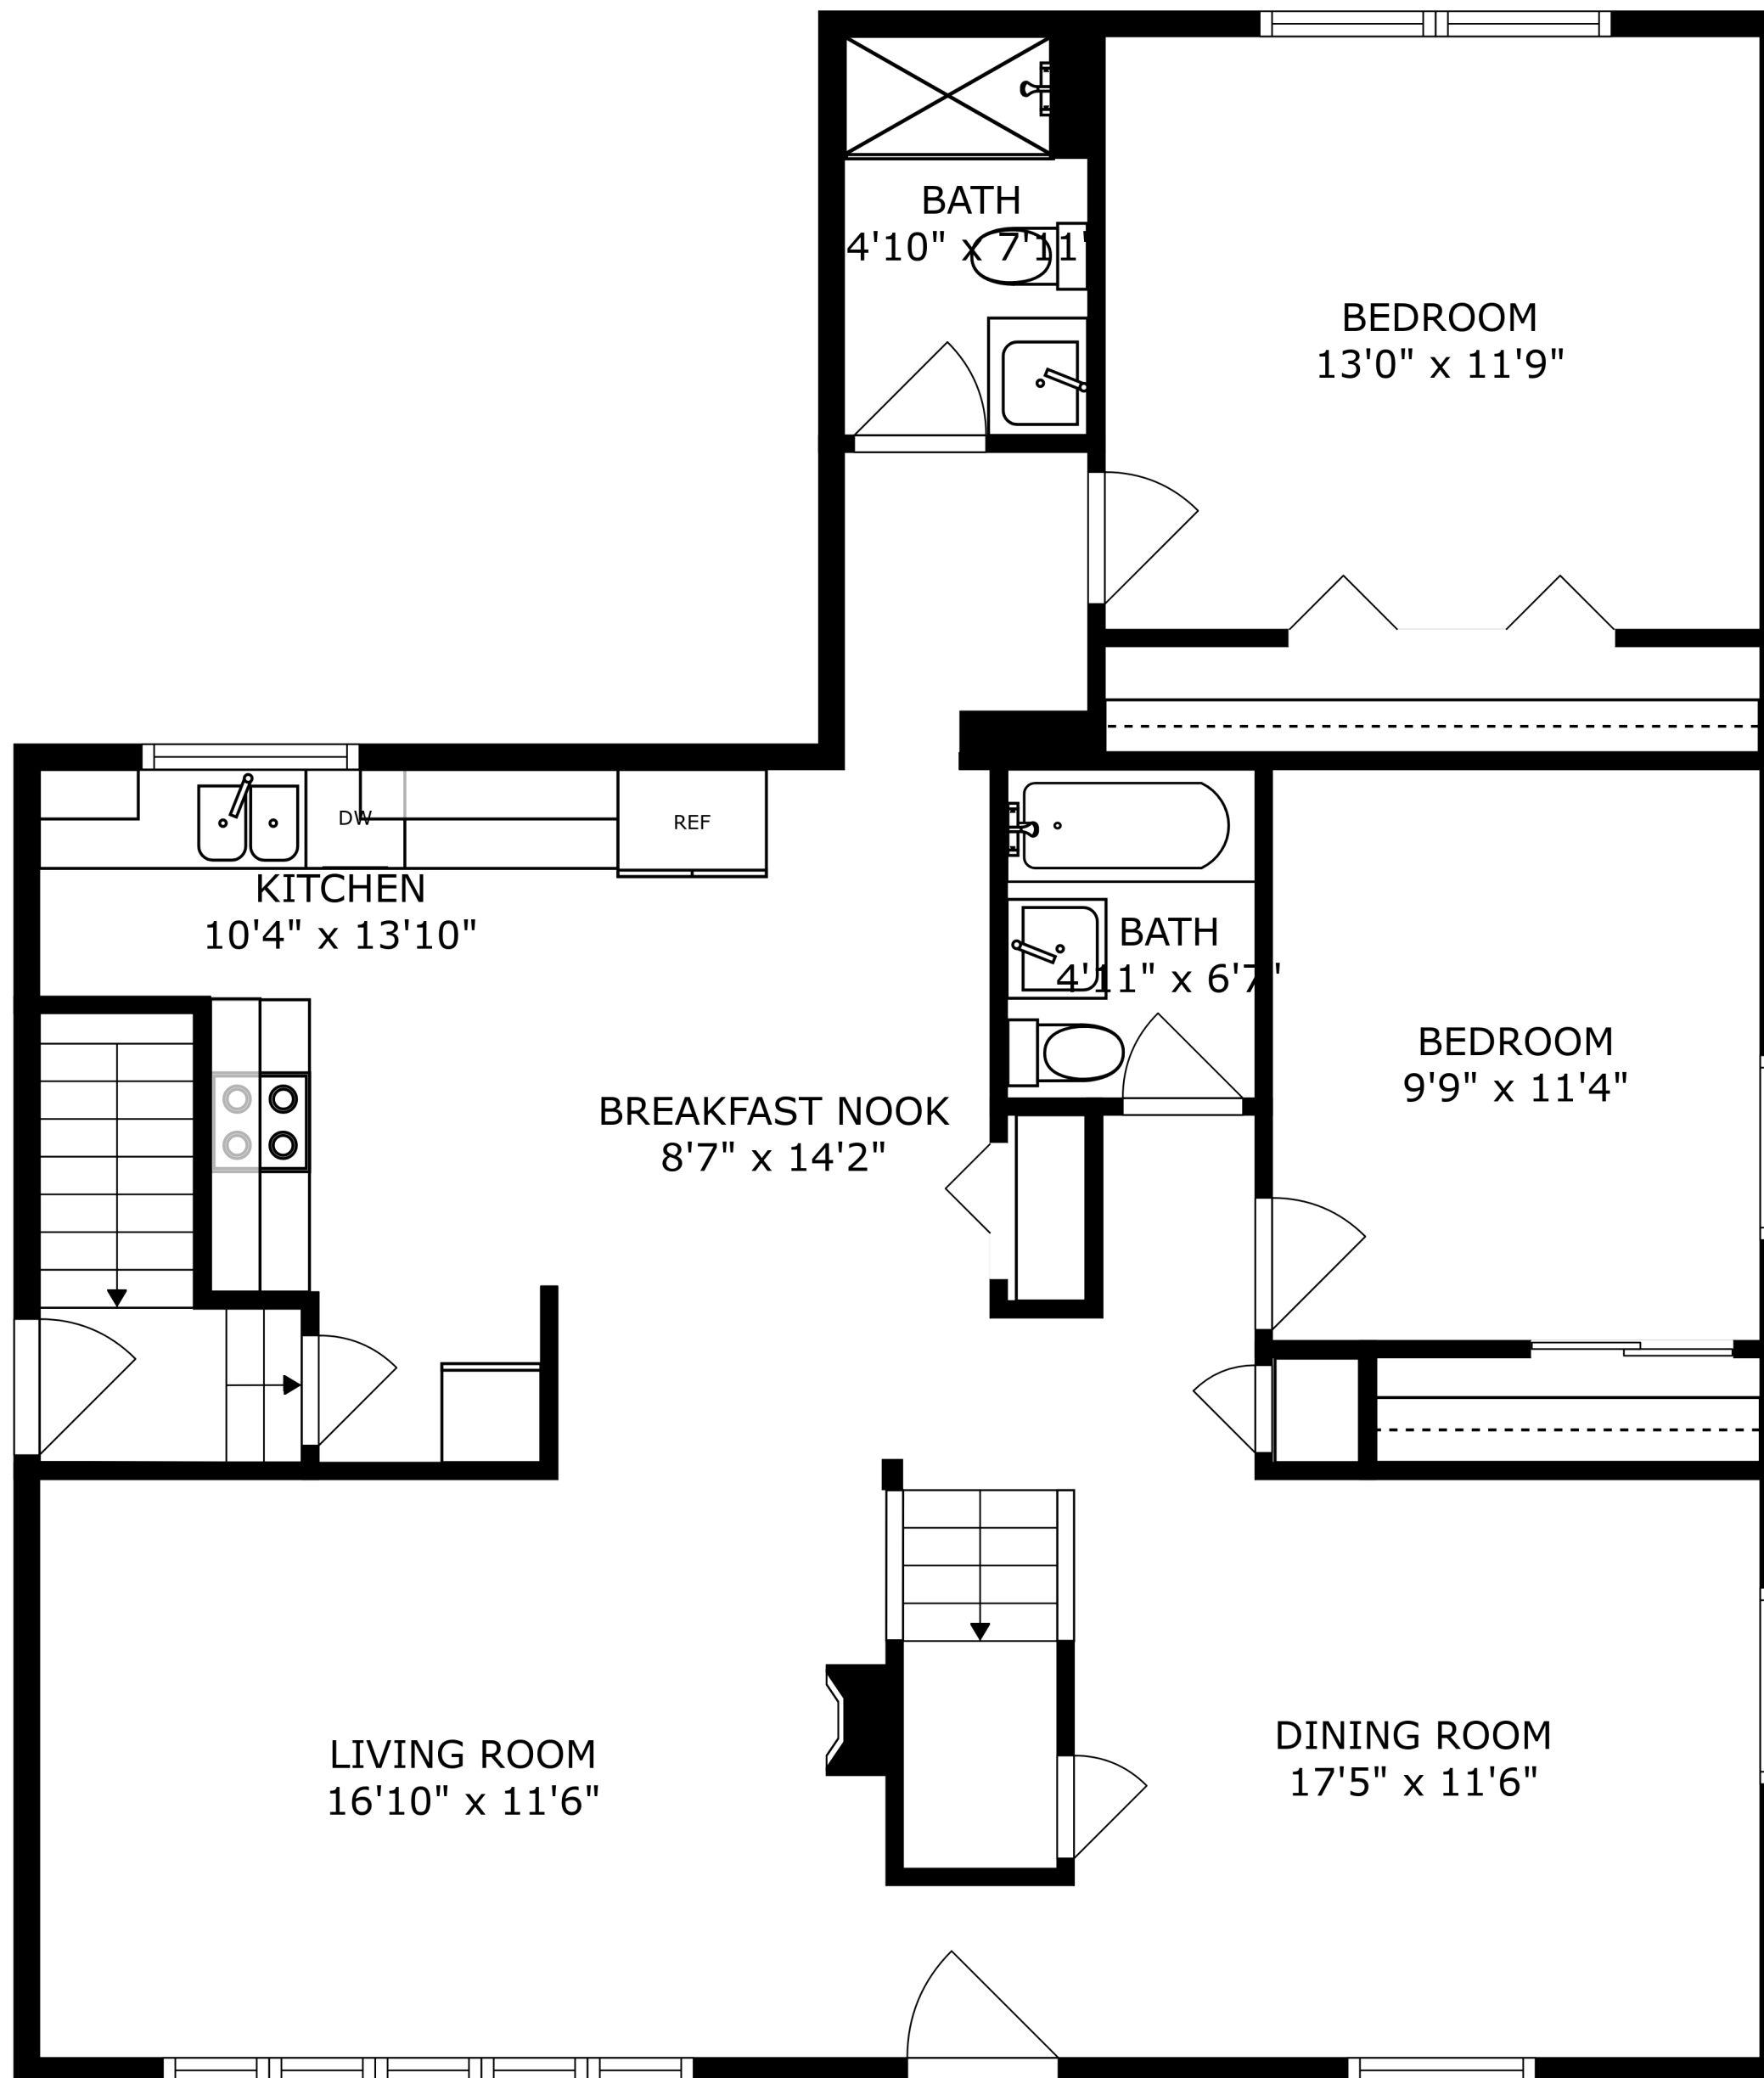

FLOOR 2

FLOOR 3

FLOOR 1

BEDROOM
15'1" x 12'5"

BEDROOM
13'6" x 13'4"

BATH
5'4" x 11'7"

BEDROOM
15'10" x 12'9"

BEDROOM
11'6" x 12'0"

SIZES AND DIMENSIONS ARE APPROXIMATE, ACTUAL MAY VARY.

BASEMENT
34'3" x 25'3"

LAUNDRY
15'7" x 14'2"