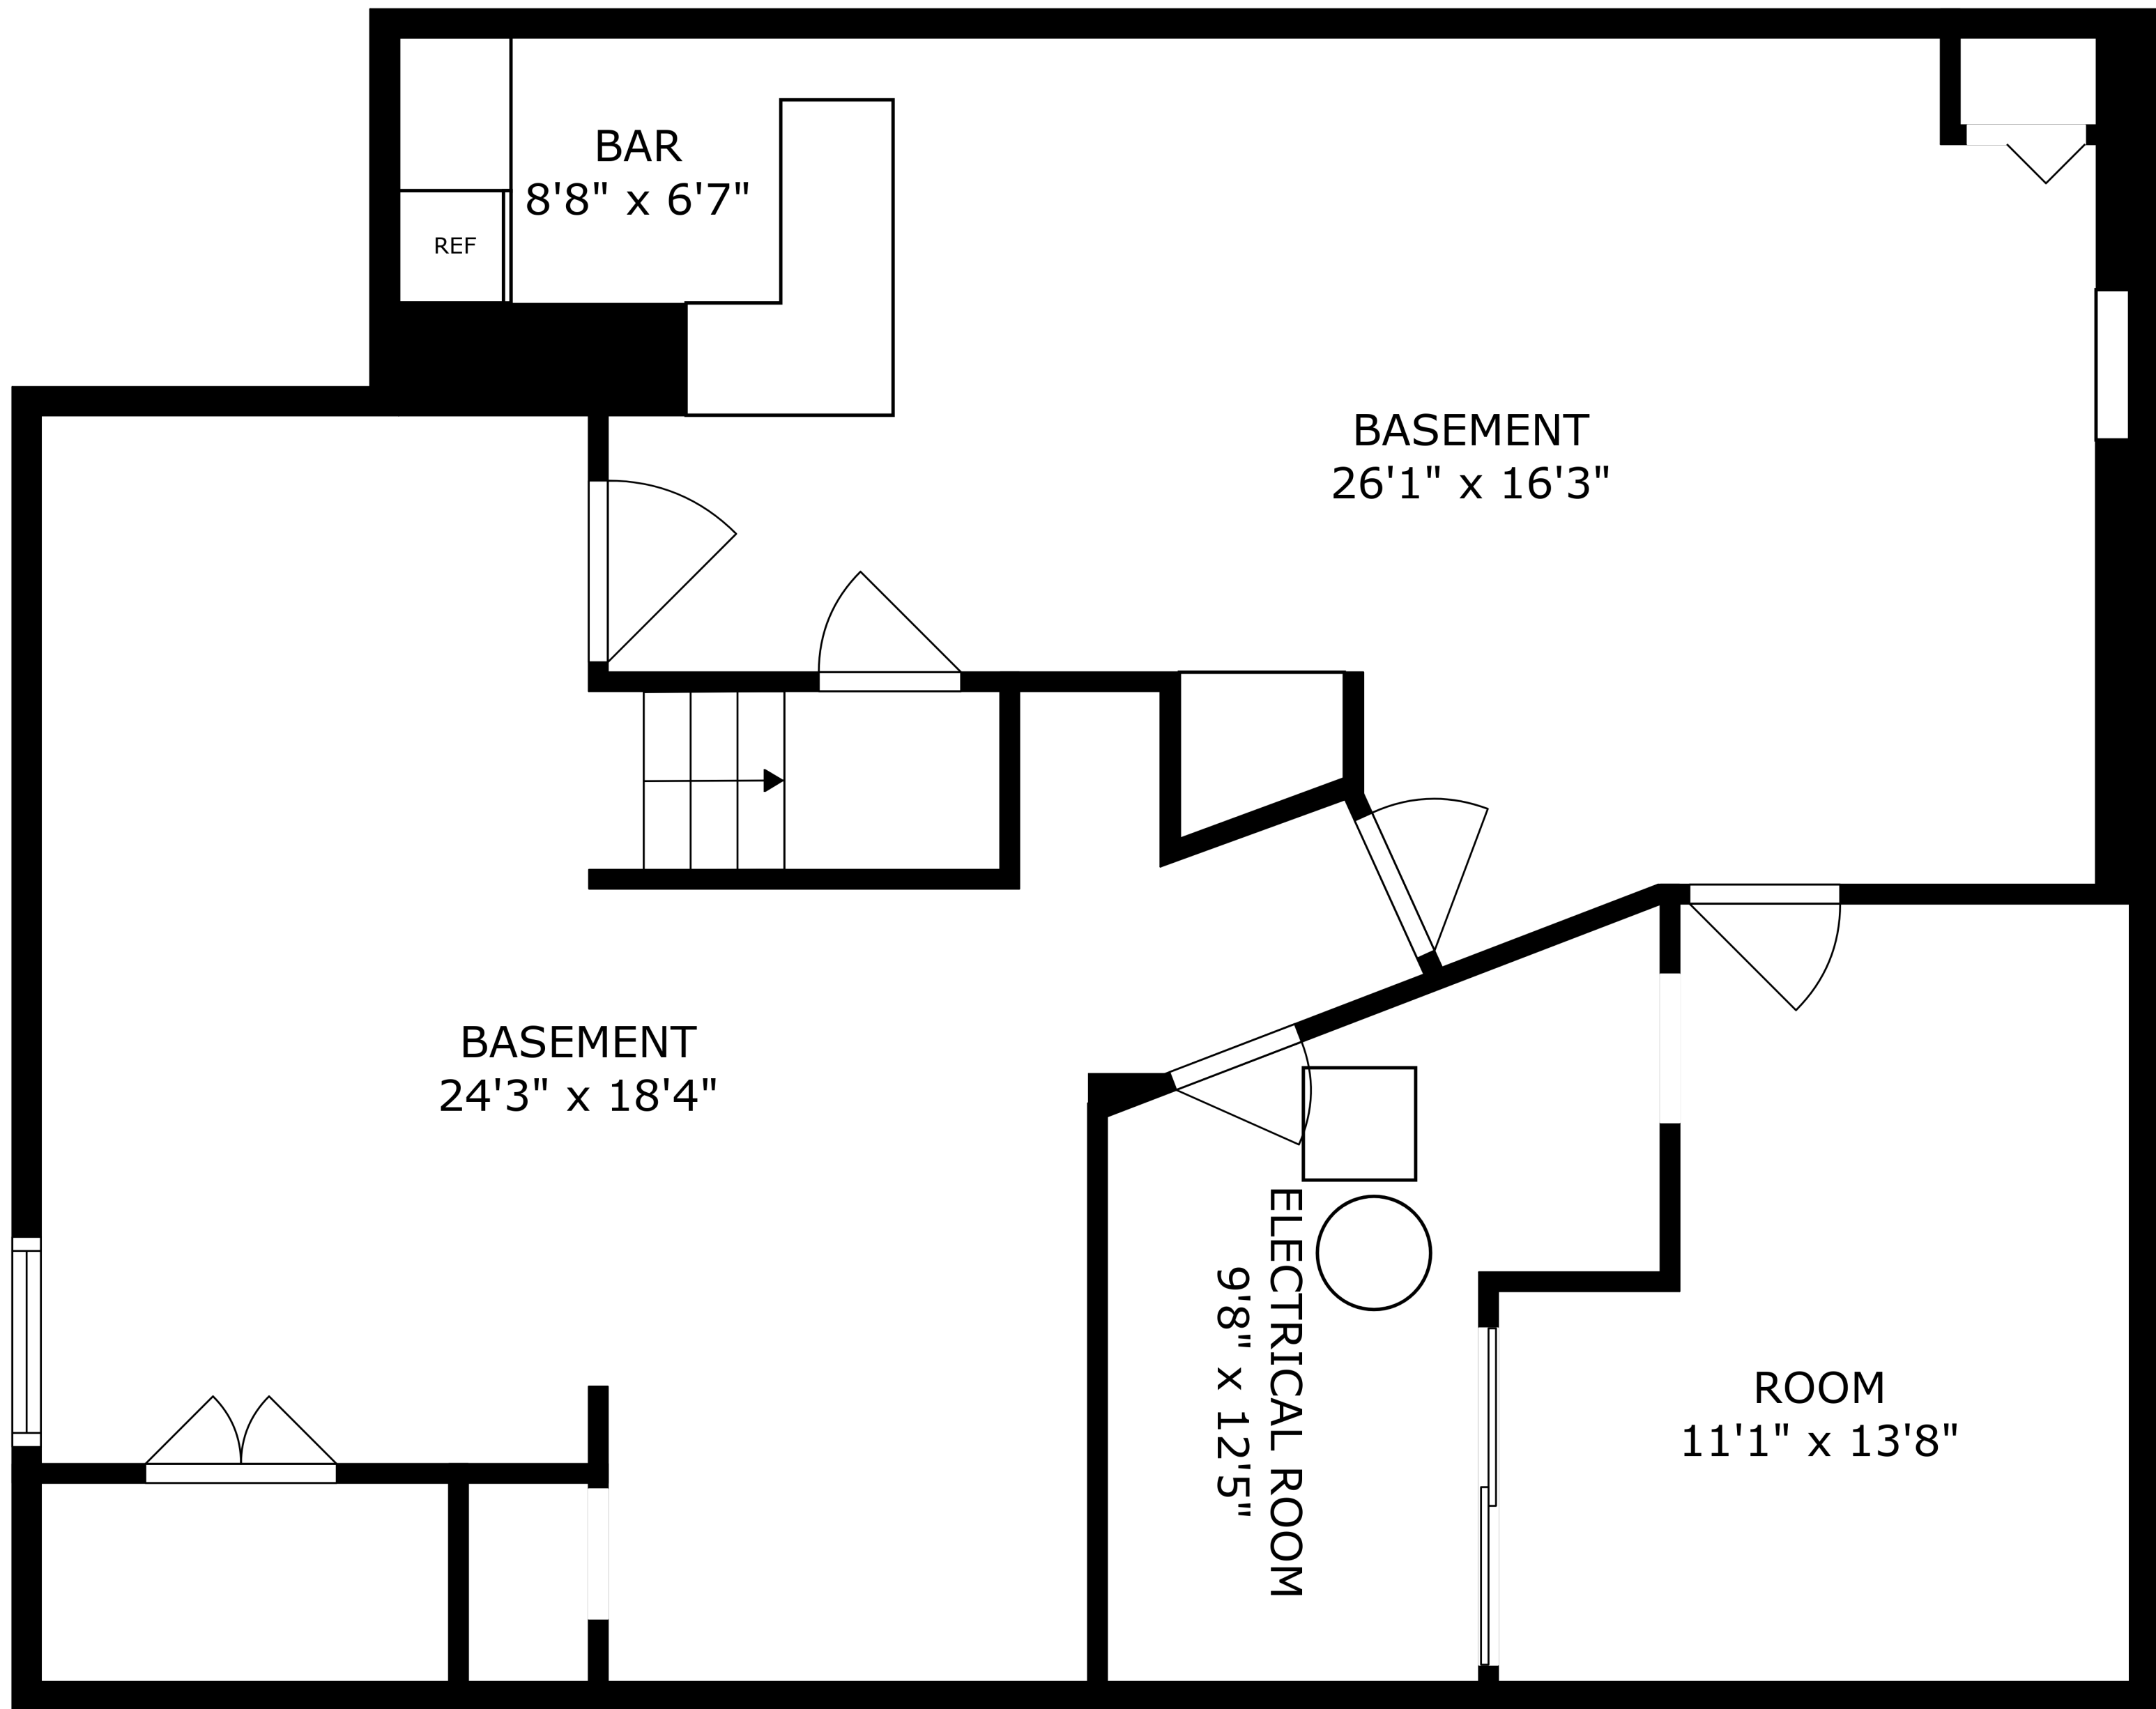

SIZES AND DIMENSIONS ARE APPROXIMATE, ACTUAL MAY VARY.

OPEN TO BELOW

PRIMARY BATH
13'3" x 9'3"

PRIMARY BEDROOM
16'0" x 12'3"

W.I.C.
7'1" x 5'1"

BATH
5'6" x 2'7"

BEDROOM
10'3" x 10'9"

BATH
5'8" x 5'6"

BATH
5'8" x 4'9"

BEDROOM
13'8" x 10'3"

SIZES AND DIMENSIONS ARE APPROXIMATE, ACTUAL MAY VARY.

SIZES AND DIMENSIONS ARE APPROXIMATE, ACTUAL MAY VARY.