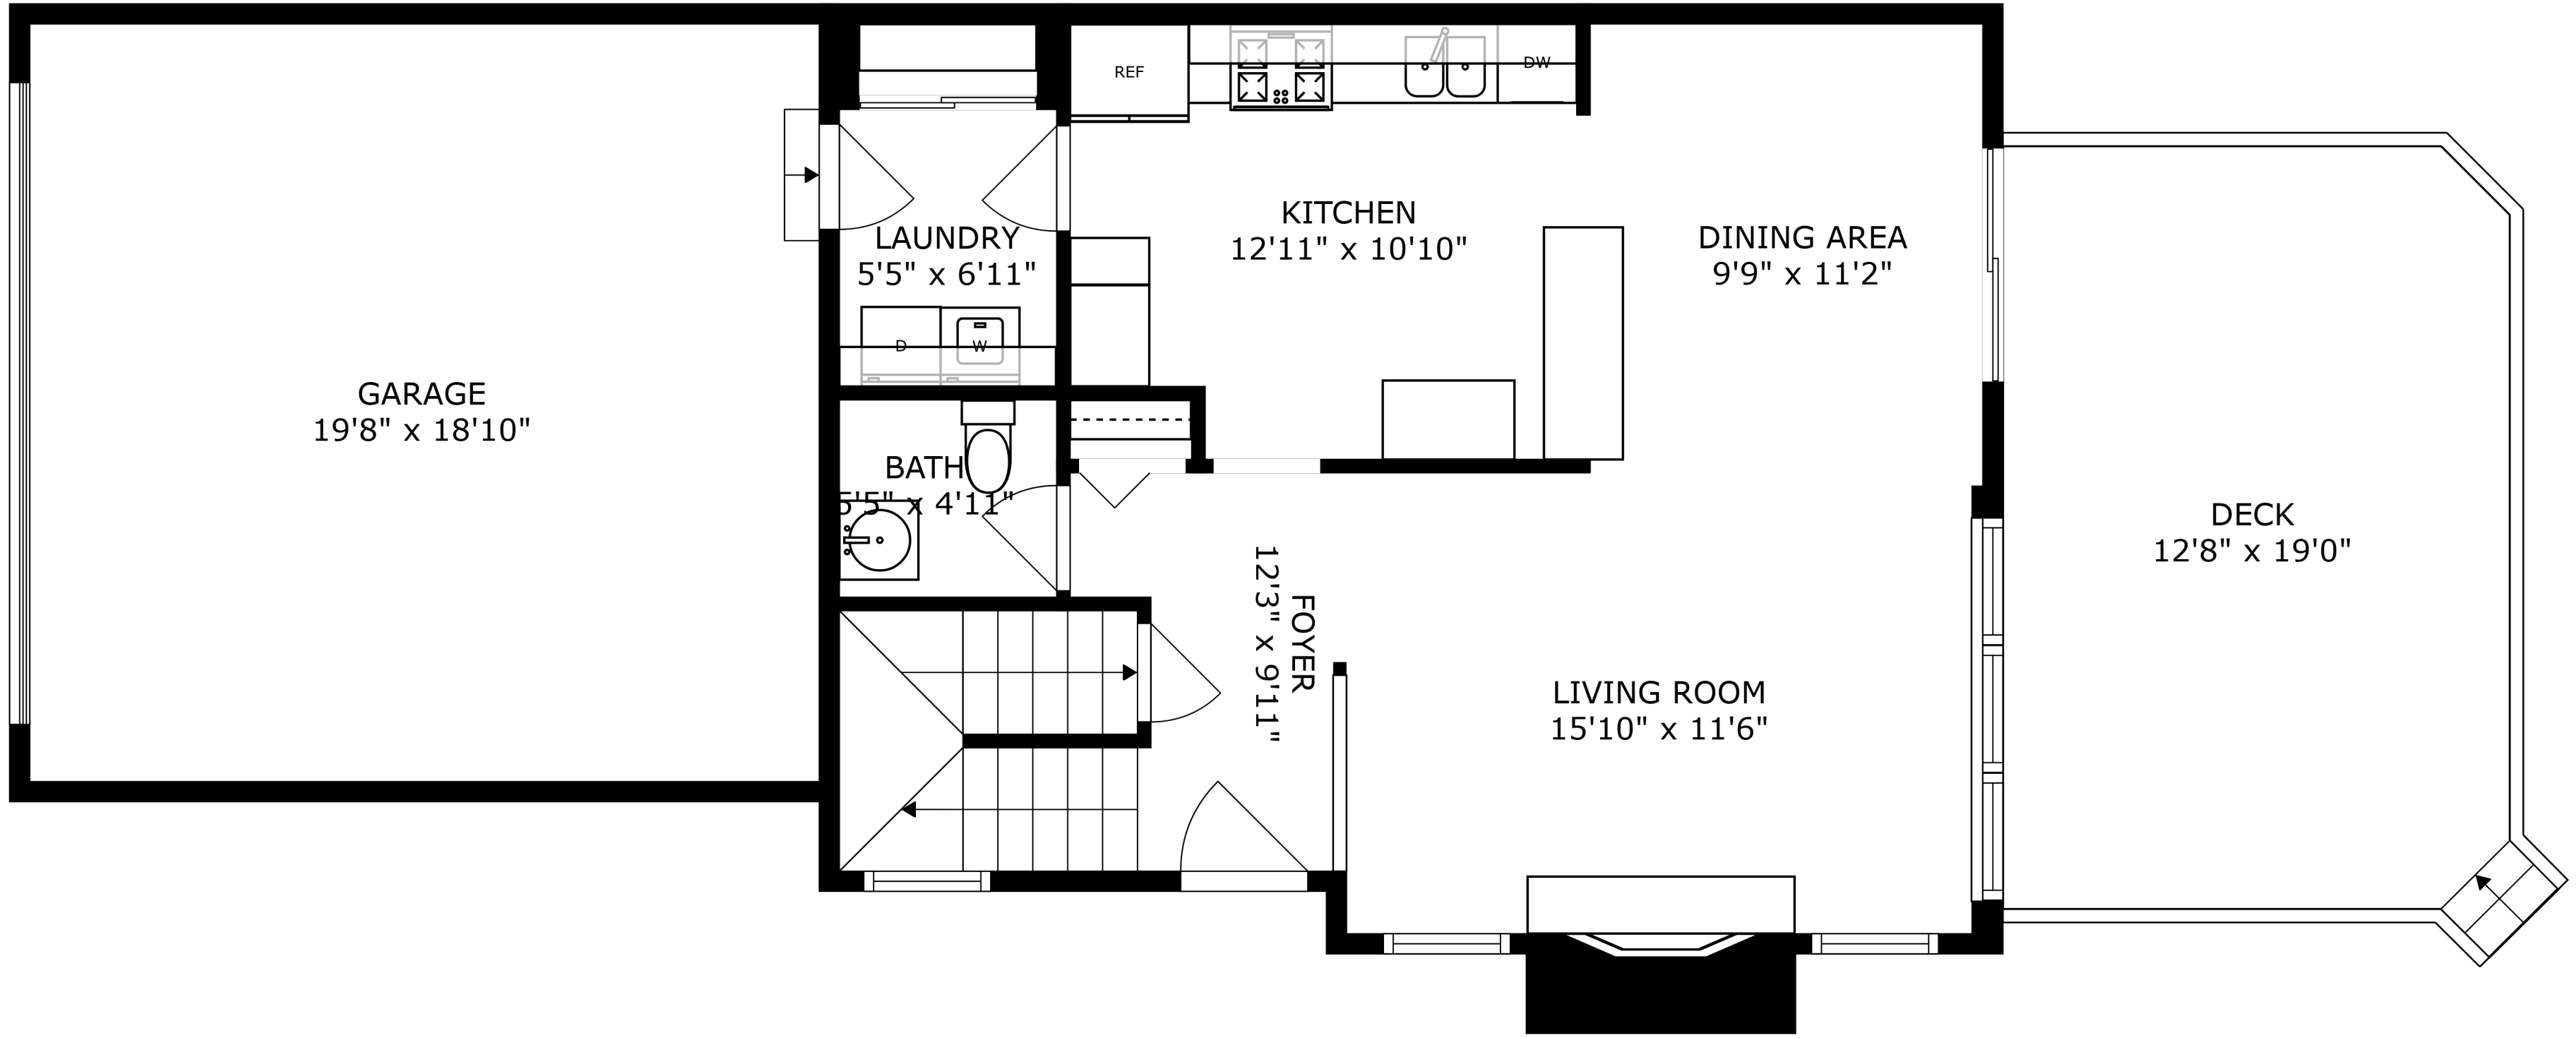

SIZES AND DIMENSIONS ARE APPROXIMATE, ACTUAL MAY VARY.

PRIMARY BEDROOM
16'1" x 12'9"

PRIMARY BATH
9'0" x 9'1"

BATH
5'9" x 7'1"

BEDROOM
10'10" x 10'10"

W.I.C.
5'6" x 5'10"

OPEN TO BELOW

SIZES AND DIMENSIONS ARE APPROXIMATE, ACTUAL MAY VARY.

SIZES AND DIMENSIONS ARE APPROXIMATE, ACTUAL MAY VARY.