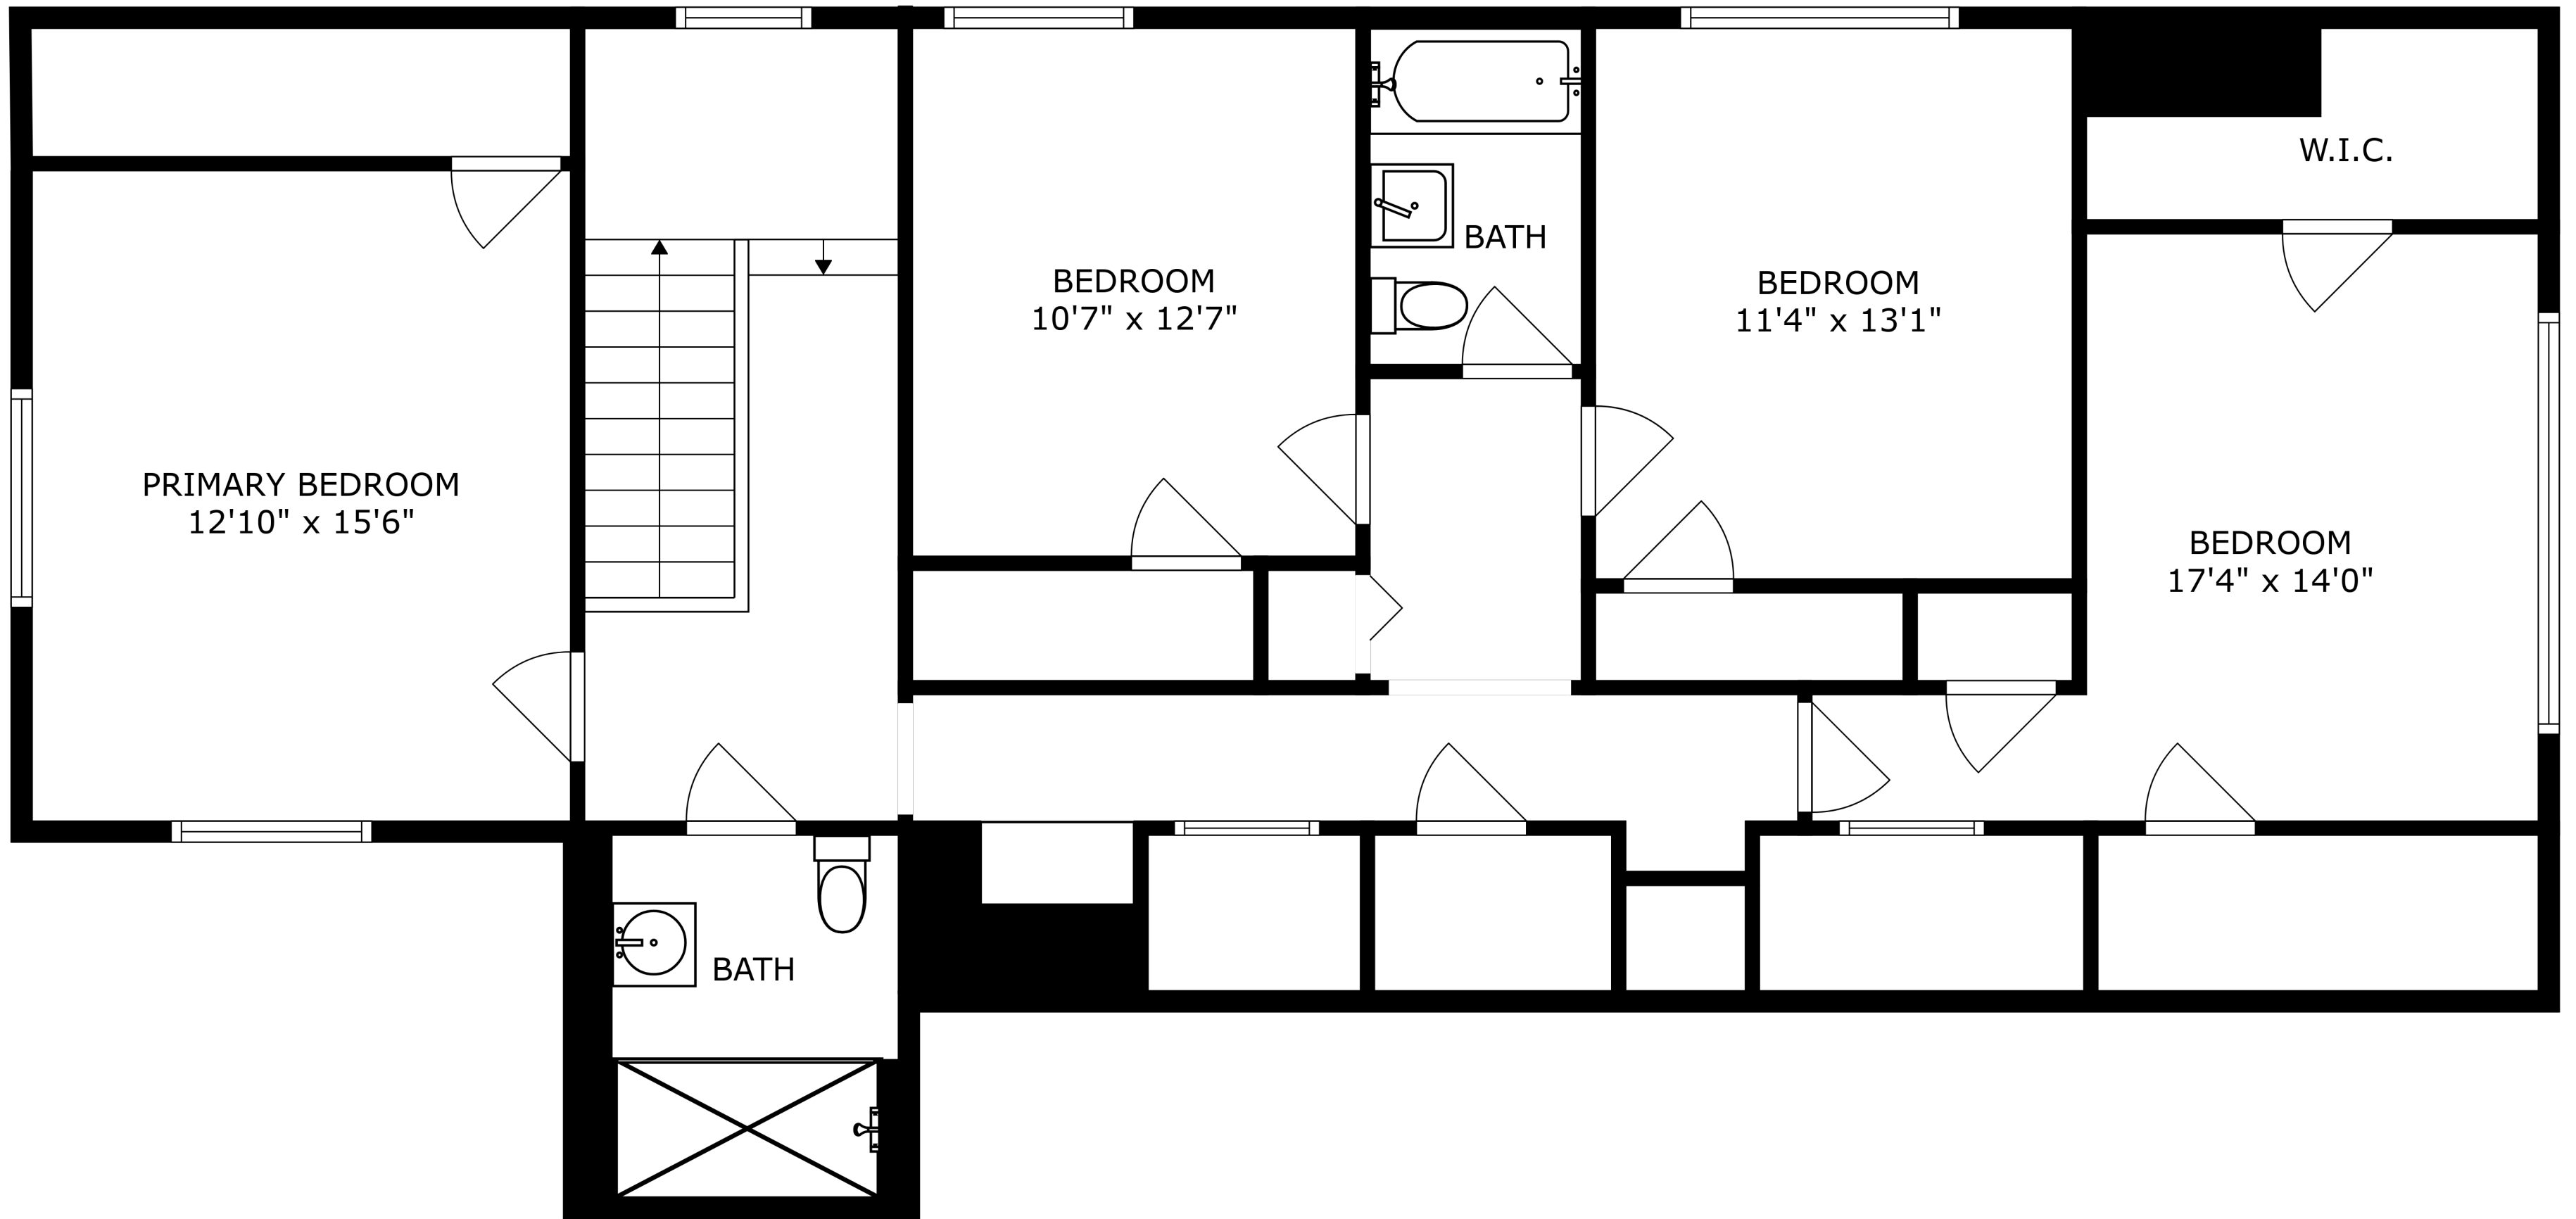

SIZES AND DIMENSIONS ARE APPROXIMATE, ACTUAL MAY VARY.

SIZES AND DIMENSIONS ARE APPROXIMATE, ACTUAL MAY VARY.

SIZES AND DIMENSIONS ARE APPROXIMATE, ACTUAL MAY VARY.

EXERCISE ROOM
17'1" x 22'4"

LAUNDRY/STORAGE
21'8" x 9'3"

FAMILY ROOM
25'7" x 14'8"

SIZES AND DIMENSIONS ARE APPROXIMATE, ACTUAL MAY VARY.