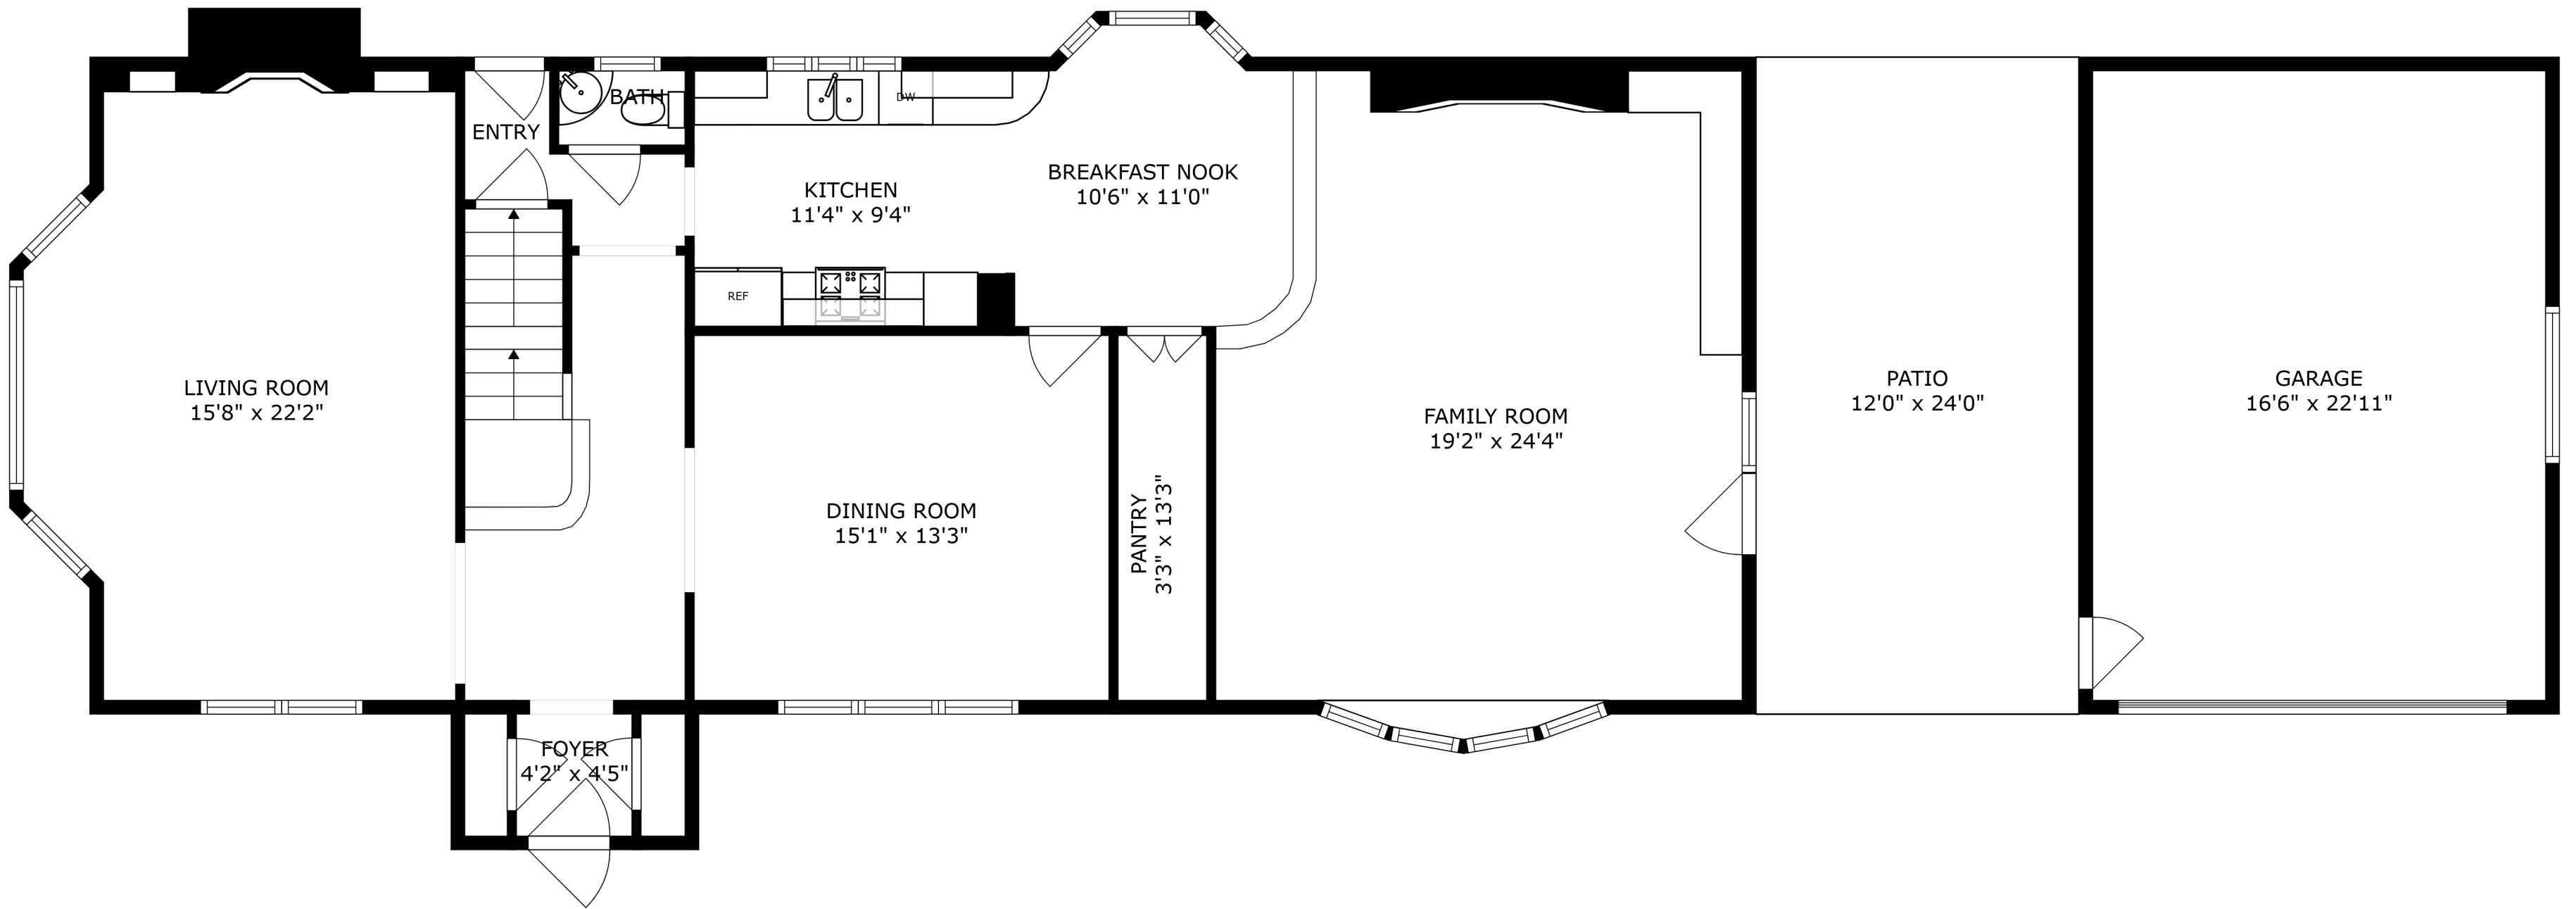

SIZES AND DIMENSIONS ARE APPROXIMATE, ACTUAL MAY VARY.

SIZES AND DIMENSIONS ARE APPROXIMATE, ACTUAL MAY VARY.

SIZES AND DIMENSIONS ARE APPROXIMATE, ACTUAL MAY VARY.

EXERCISE ROOM
17'1" x 22'4"

LAUNDRY/STORAGE
21'8" x 9'3"

FAMILY ROOM
25'7" x 14'8"

SIZES AND DIMENSIONS ARE APPROXIMATE, ACTUAL MAY VARY.