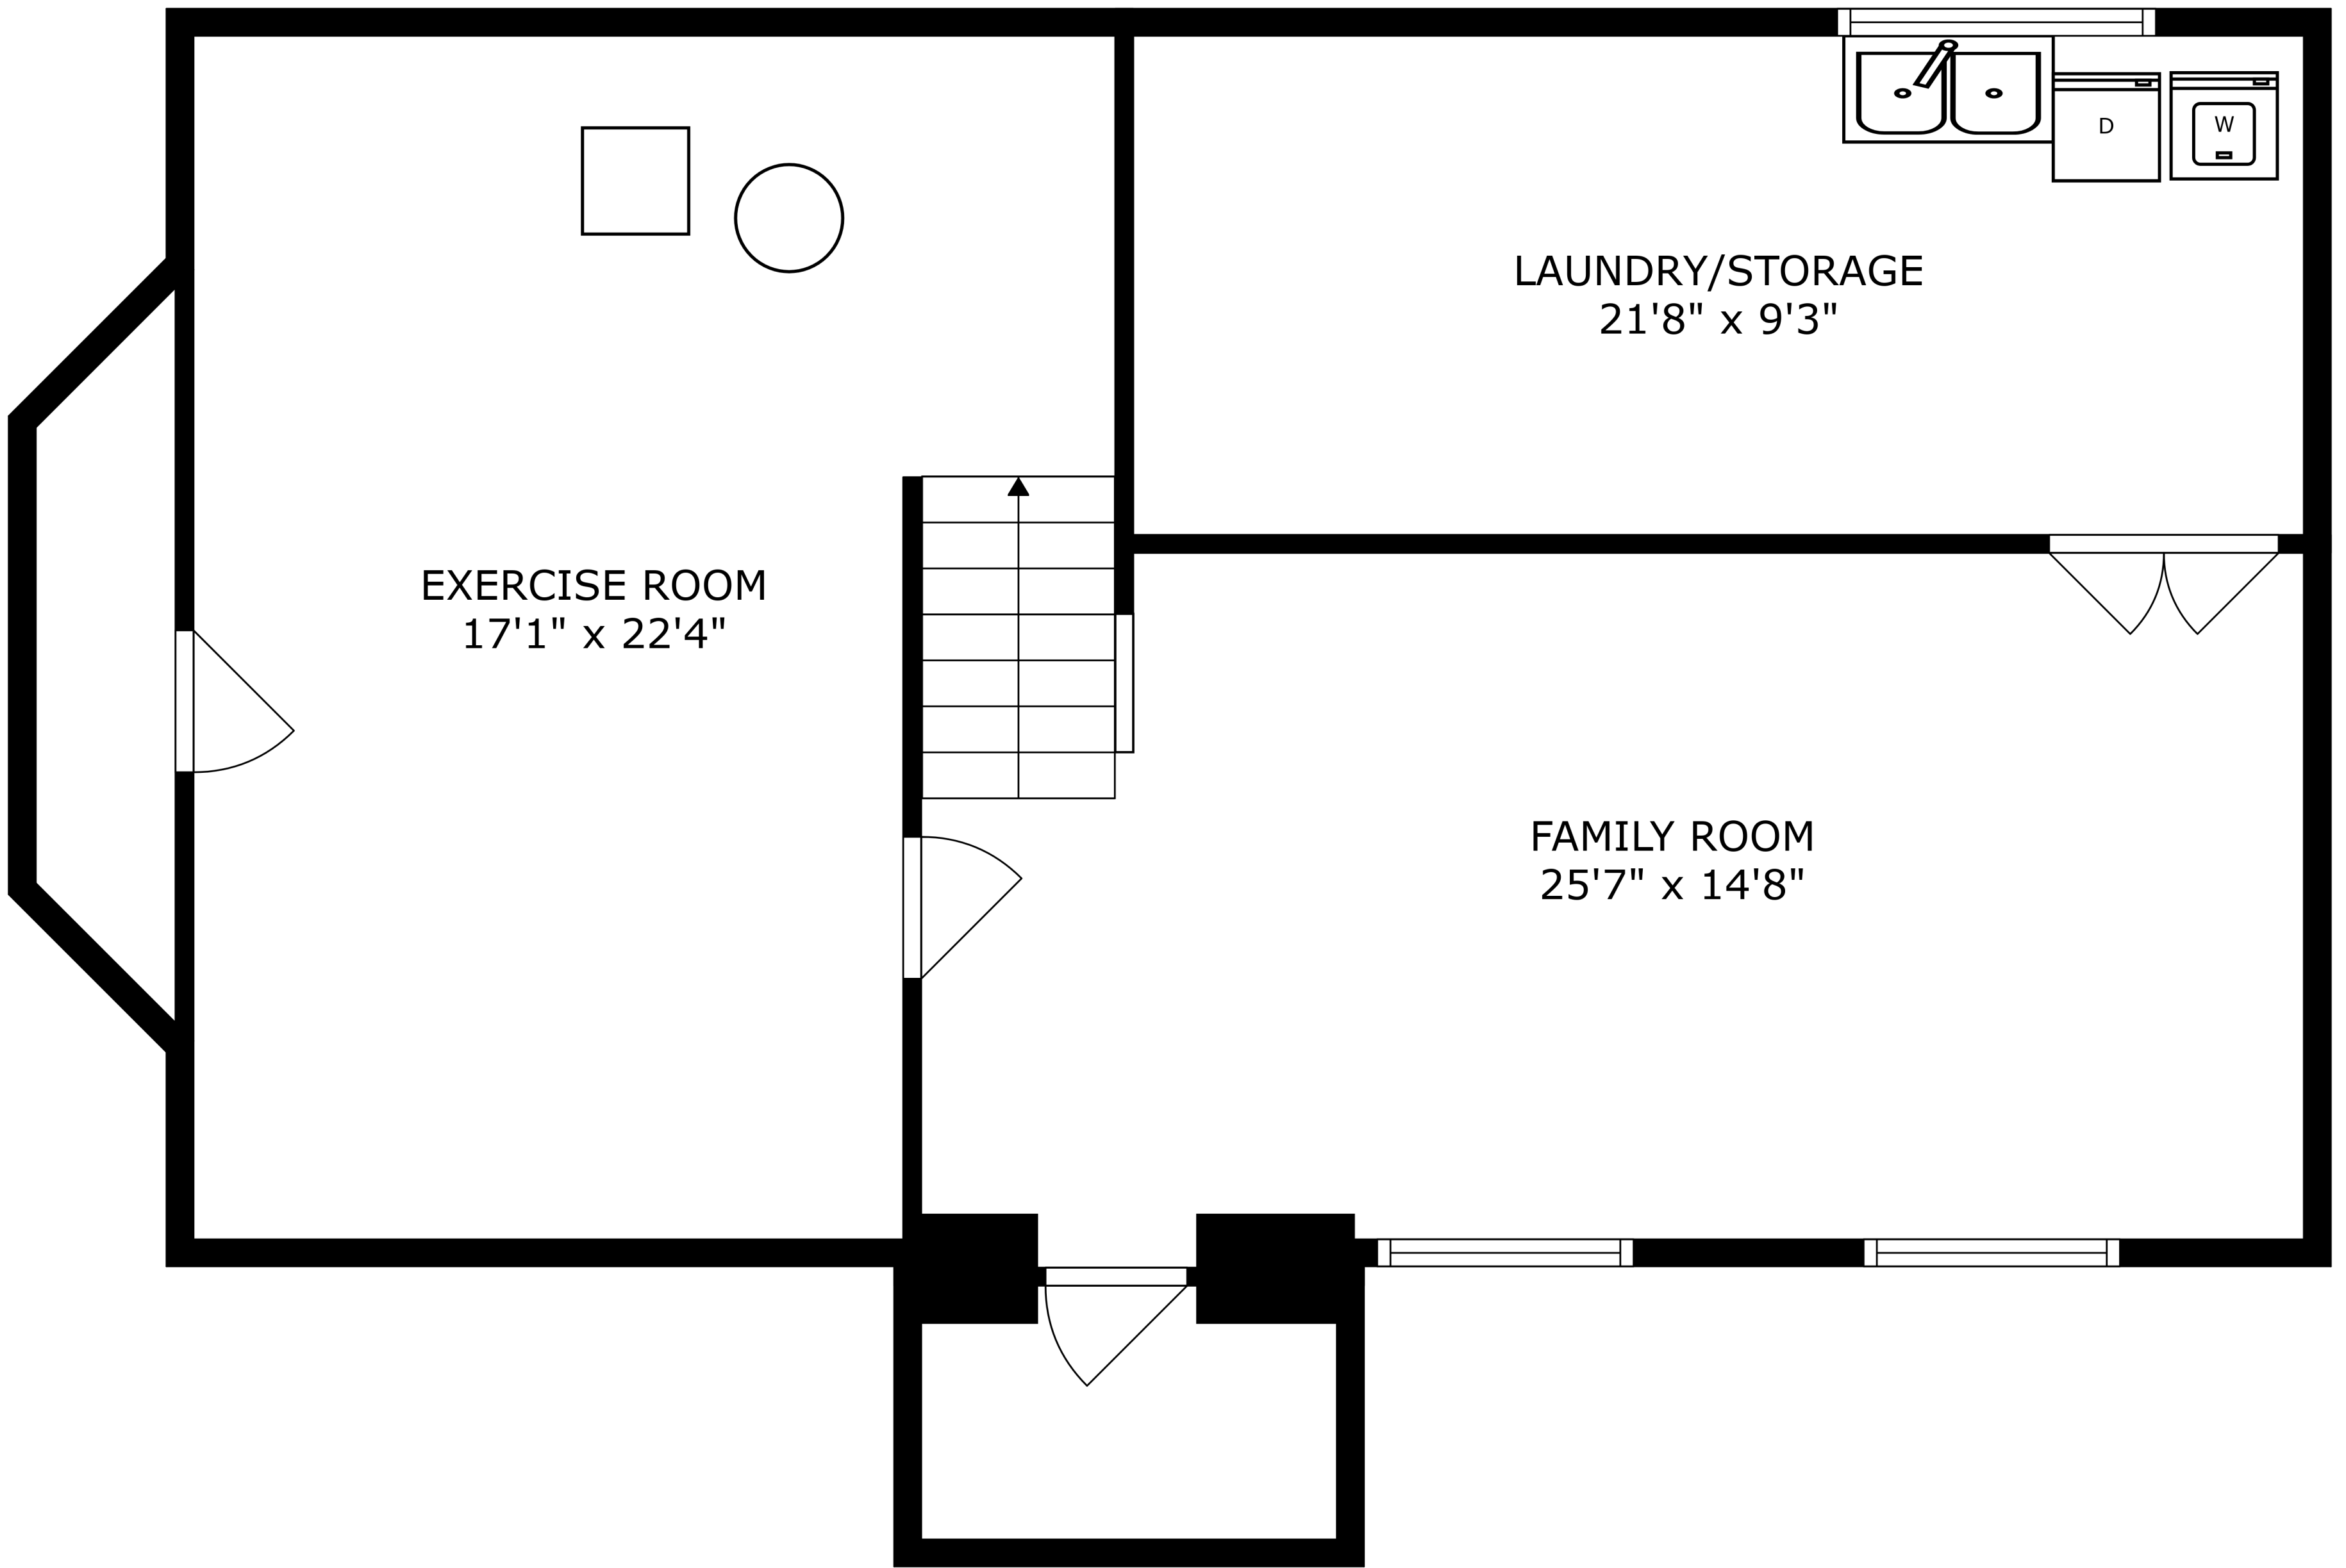

SIZES AND DIMENSIONS ARE APPROXIMATE, ACTUAL MAY VARY.

SIZES AND DIMENSIONS ARE APPROXIMATE, ACTUAL MAY VARY.

SIZES AND DIMENSIONS ARE APPROXIMATE, ACTUAL MAY VARY.

EXERCISE ROOM
17'1" x 22'4"

LAUNDRY/STORAGE
21'8" x 9'3"

FAMILY ROOM
25'7" x 14'8"

SIZES AND DIMENSIONS ARE APPROXIMATE, ACTUAL MAY VARY.