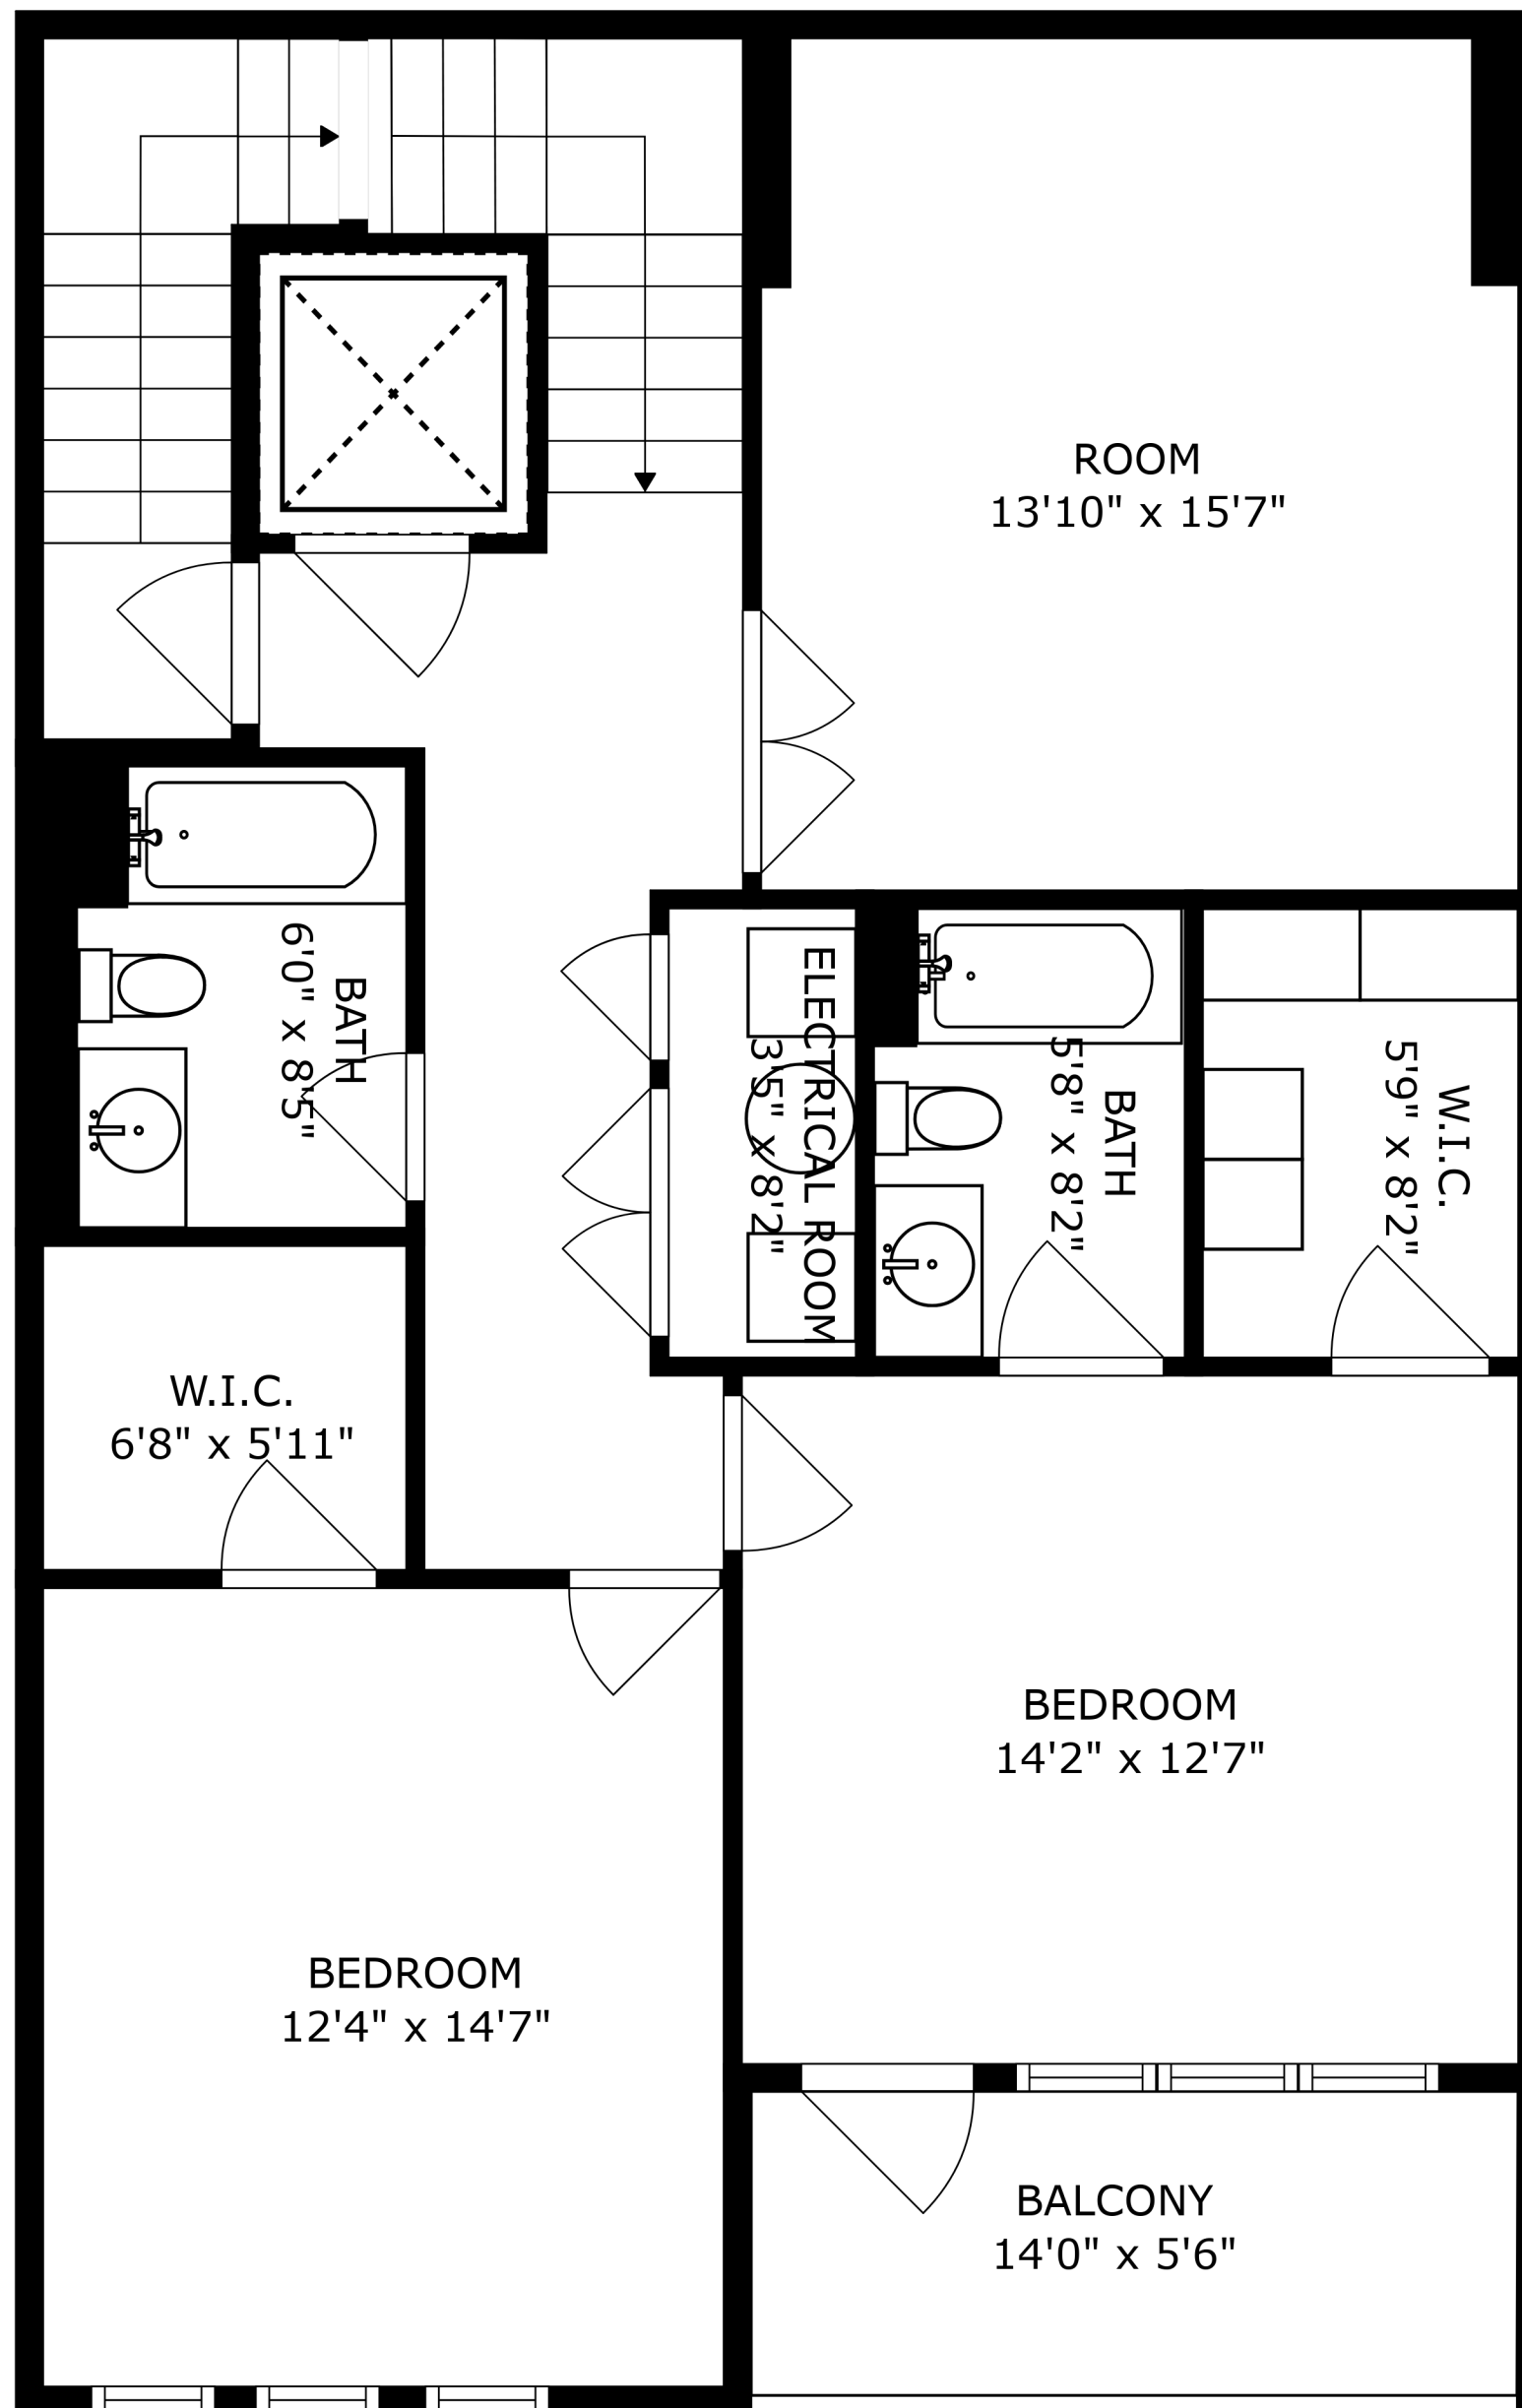

SIZES AND DIMENSIONS ARE APPROXIMATE, ACTUAL MAY VARY.

ROOF DECK  
26'11" x 43'1"

SIZES AND DIMENSIONS ARE APPROXIMATE, ACTUAL MAY VARY.

SIZES AND DIMENSIONS ARE APPROXIMATE, ACTUAL MAY VARY.

SIZES AND DIMENSIONS ARE APPROXIMATE, ACTUAL MAY VARY.

SIZES AND DIMENSIONS ARE APPROXIMATE, ACTUAL MAY VARY.