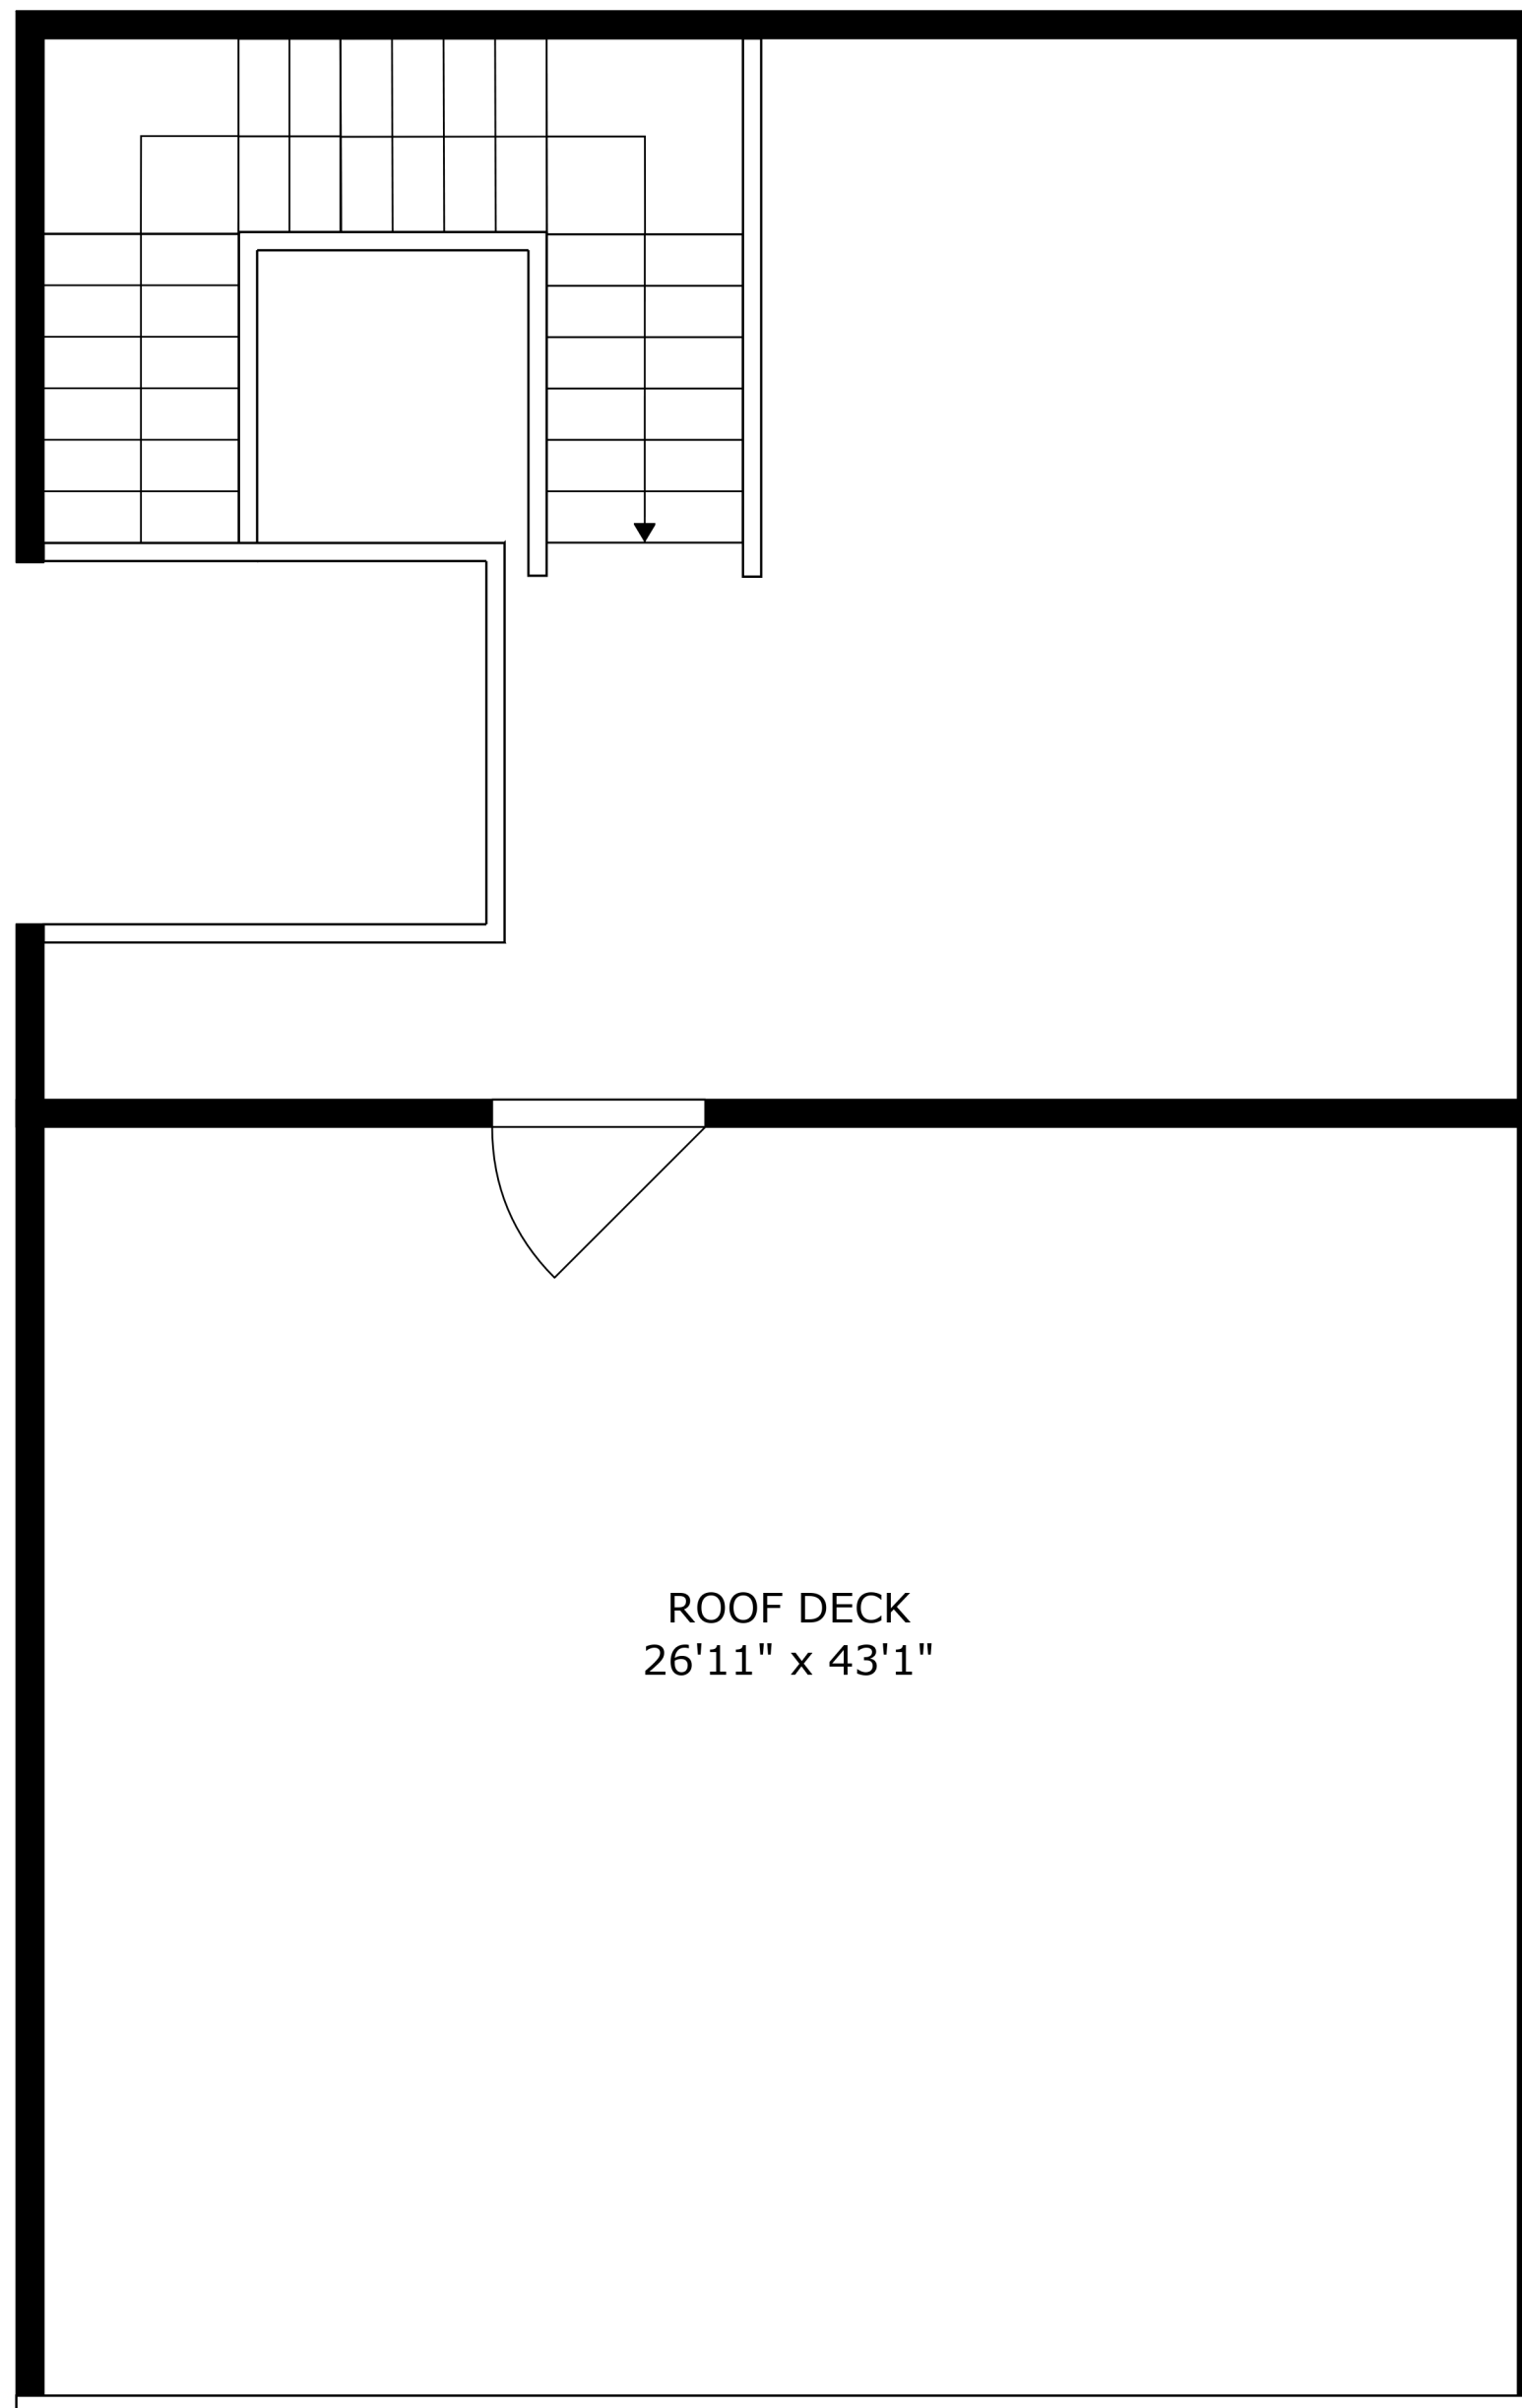

SIZES AND DIMENSIONS ARE APPROXIMATE, ACTUAL MAY VARY.

ROOF DECK  
26'11" x 43'1"

SIZES AND DIMENSIONS ARE APPROXIMATE, ACTUAL MAY VARY.

SIZES AND DIMENSIONS ARE APPROXIMATE, ACTUAL MAY VARY.

SIZES AND DIMENSIONS ARE APPROXIMATE, ACTUAL MAY VARY.

SIZES AND DIMENSIONS ARE APPROXIMATE, ACTUAL MAY VARY.