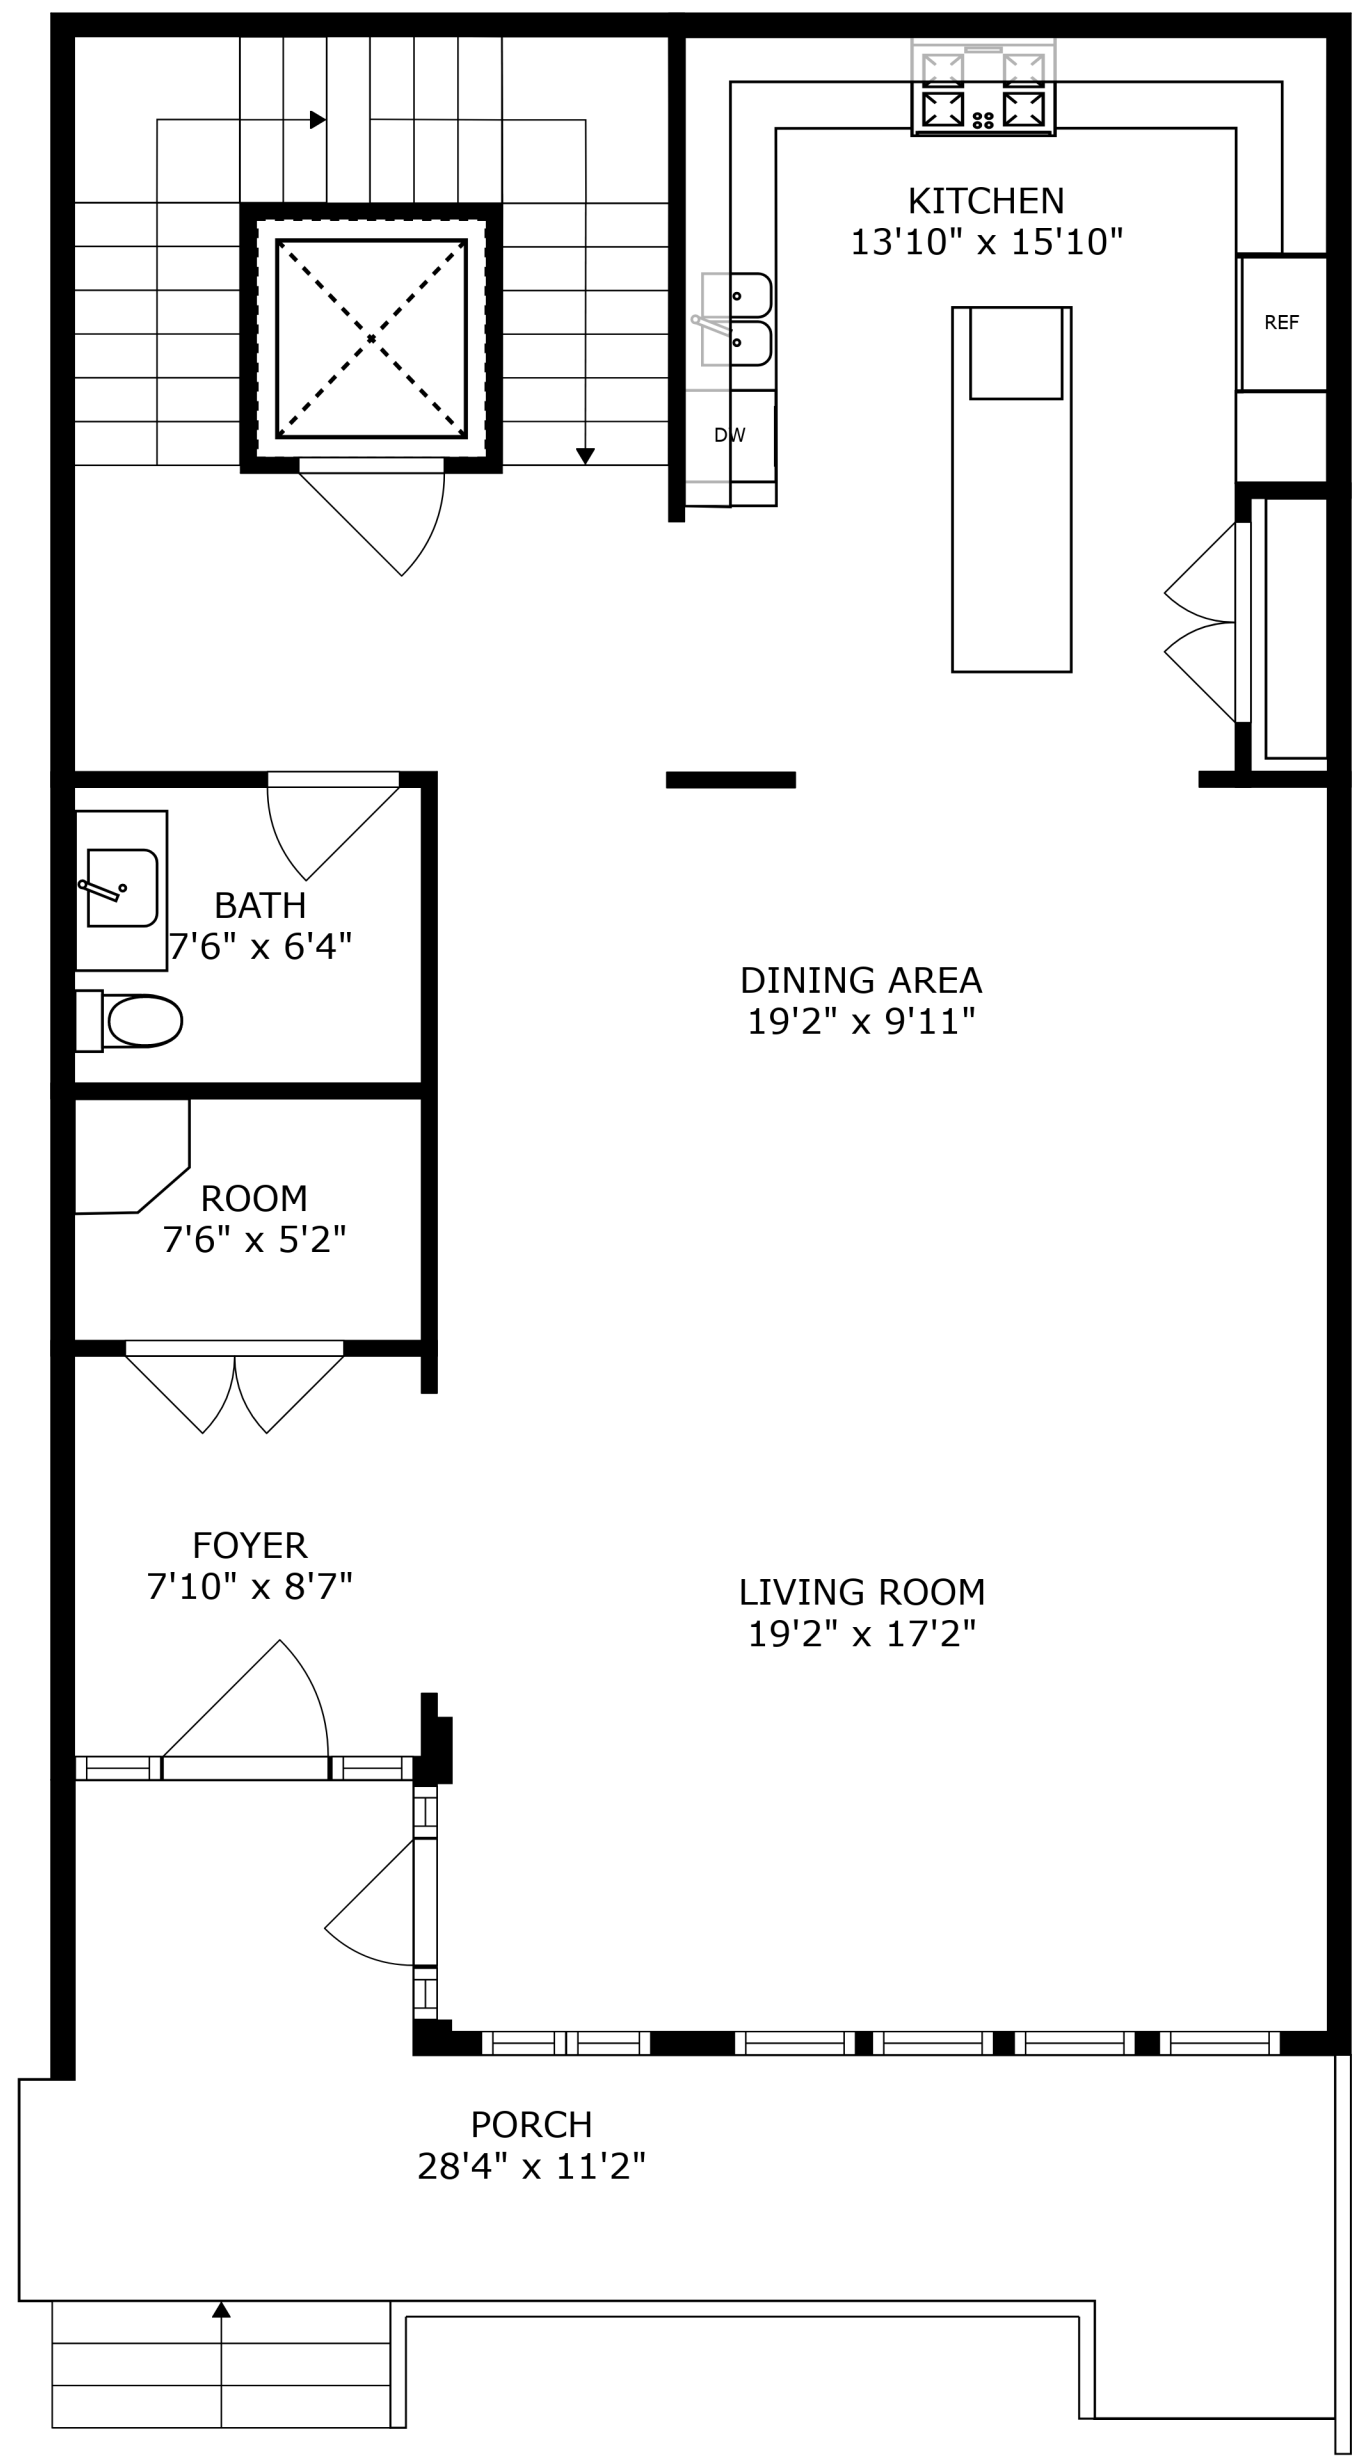

SIZES AND DIMENSIONS ARE APPROXIMATE, ACTUAL MAY VARY.

ROOF DECK  
26'11" x 43'1"

SIZES AND DIMENSIONS ARE APPROXIMATE, ACTUAL MAY VARY.

SIZES AND DIMENSIONS ARE APPROXIMATE, ACTUAL MAY VARY.

SIZES AND DIMENSIONS ARE APPROXIMATE, ACTUAL MAY VARY.

SIZES AND DIMENSIONS ARE APPROXIMATE, ACTUAL MAY VARY.