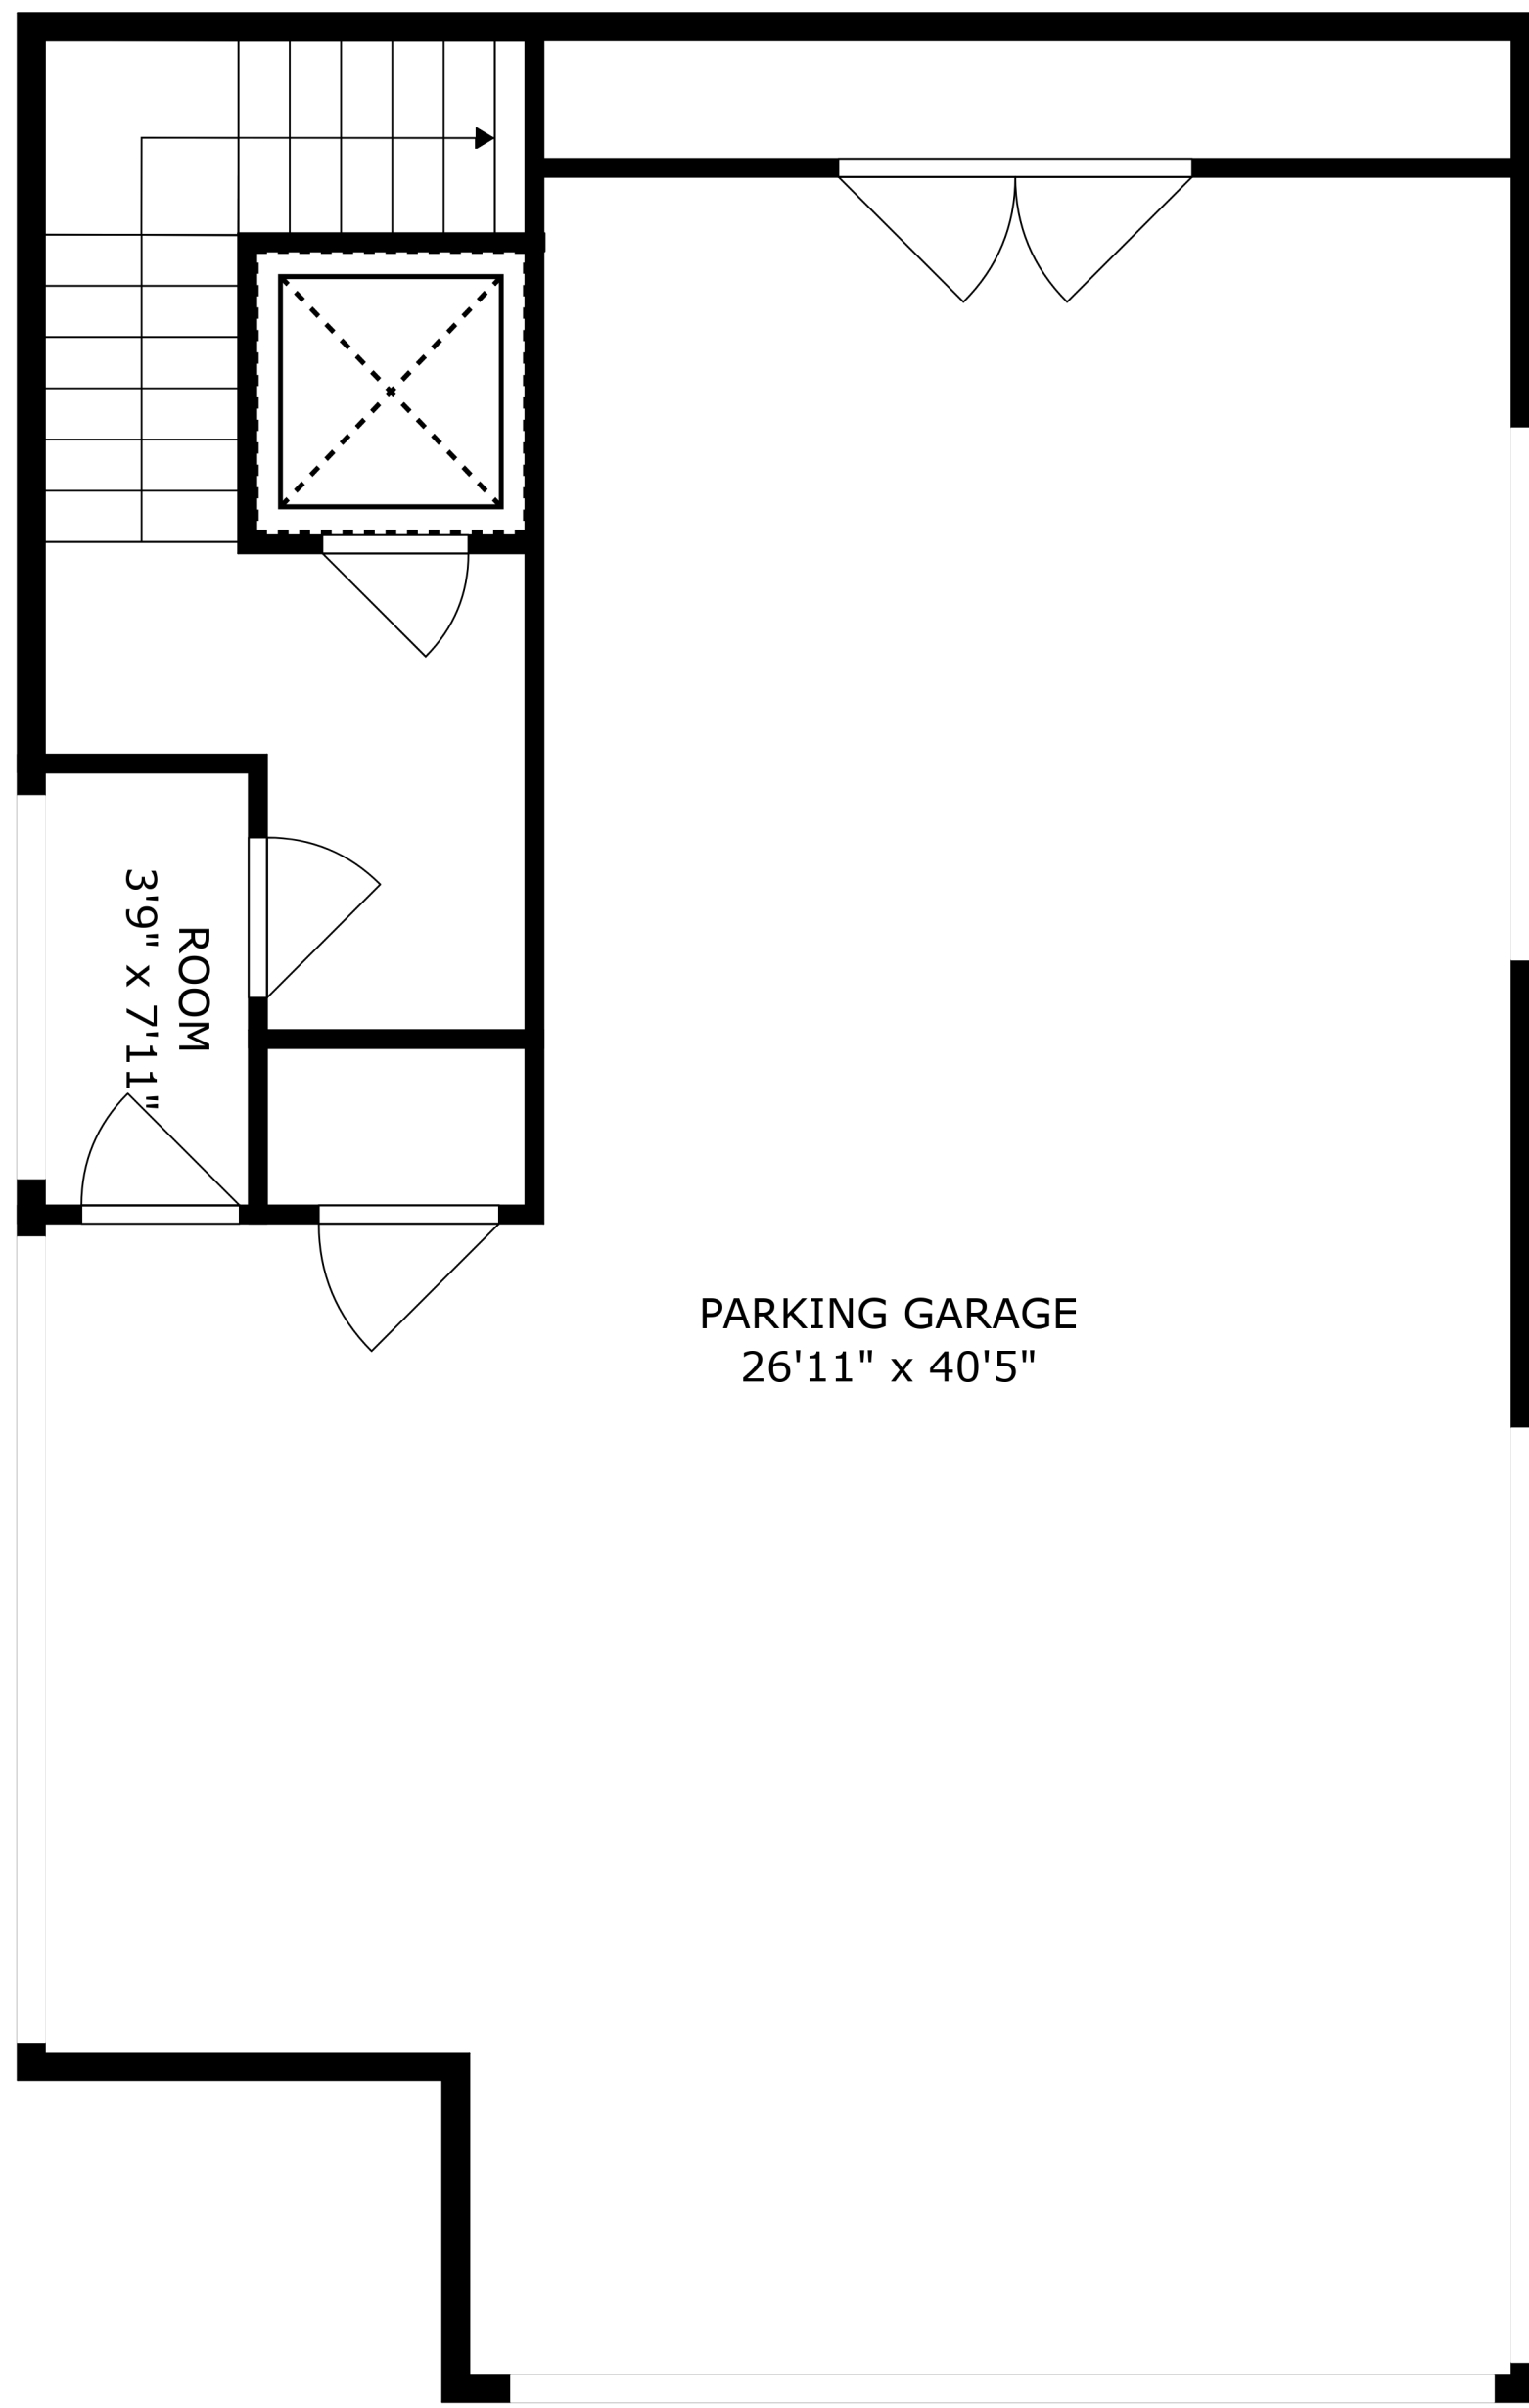

SIZES AND DIMENSIONS ARE APPROXIMATE, ACTUAL MAY VARY.

ROOF DECK  
26'11" x 43'1"

SIZES AND DIMENSIONS ARE APPROXIMATE, ACTUAL MAY VARY.

SIZES AND DIMENSIONS ARE APPROXIMATE, ACTUAL MAY VARY.

SIZES AND DIMENSIONS ARE APPROXIMATE, ACTUAL MAY VARY.

SIZES AND DIMENSIONS ARE APPROXIMATE, ACTUAL MAY VARY.