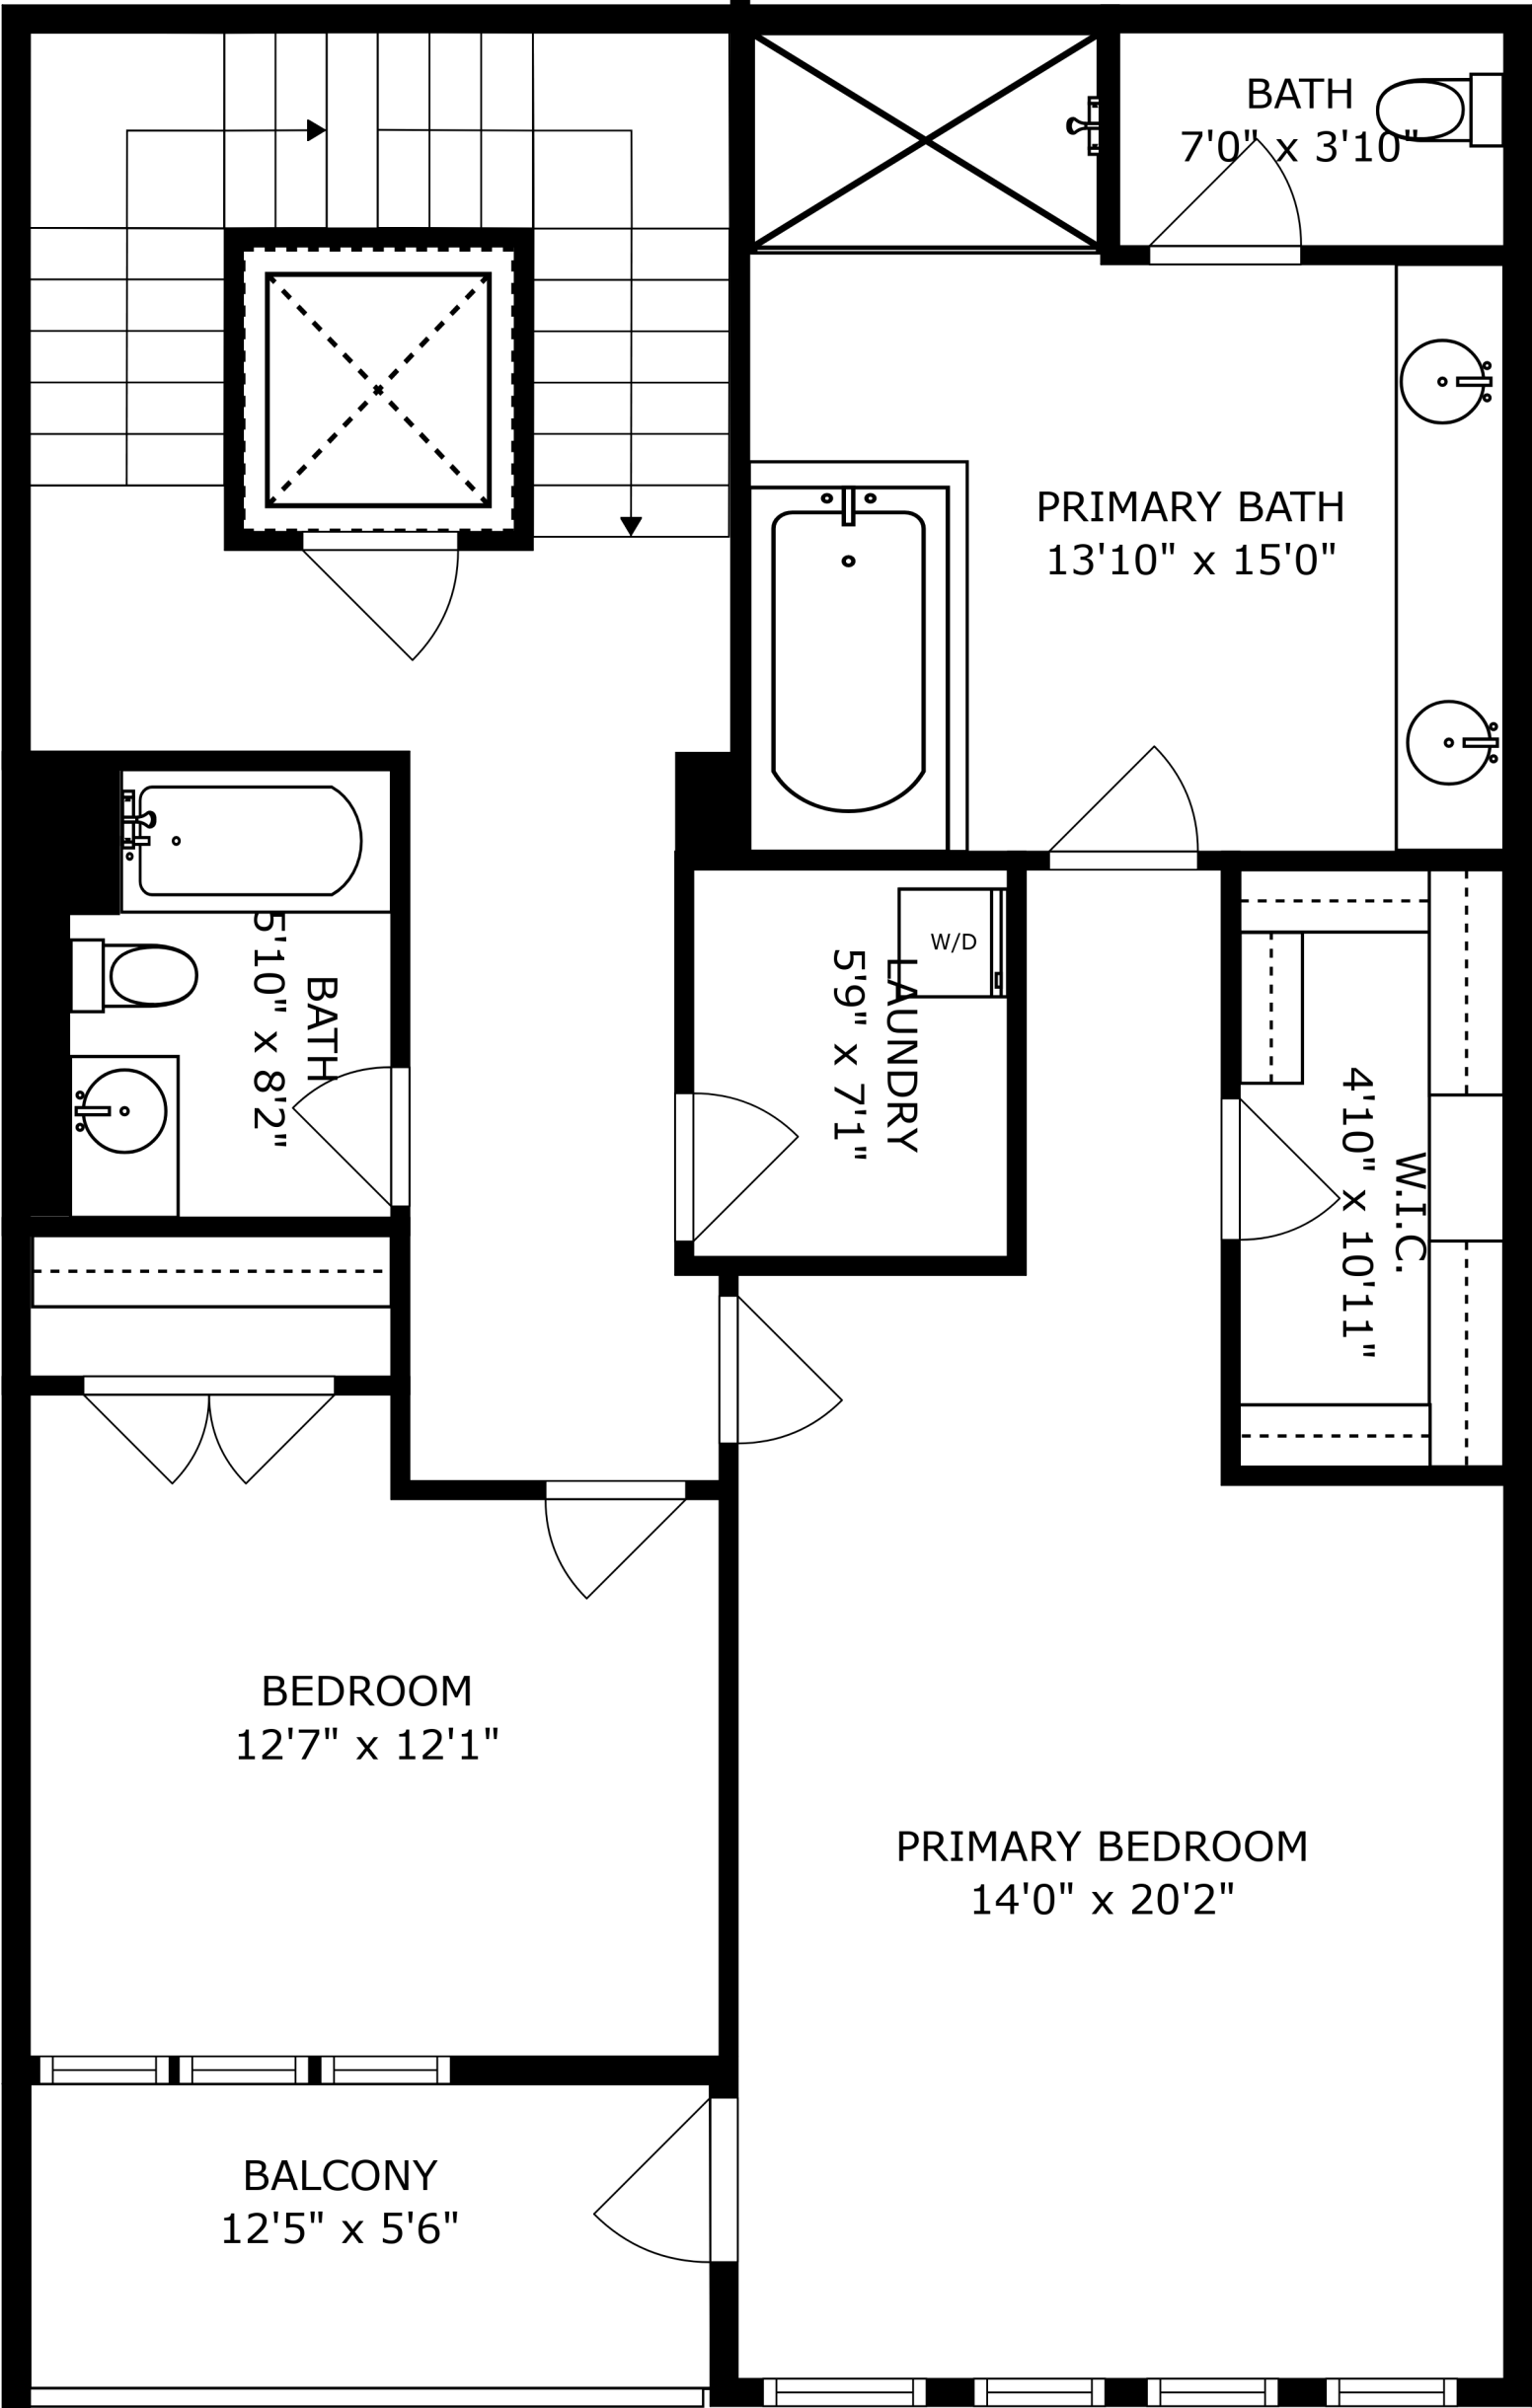

SIZES AND DIMENSIONS ARE APPROXIMATE, ACTUAL MAY VARY.

ROOF DECK  
26'11" x 43'1"

SIZES AND DIMENSIONS ARE APPROXIMATE, ACTUAL MAY VARY.

SIZES AND DIMENSIONS ARE APPROXIMATE, ACTUAL MAY VARY.

SIZES AND DIMENSIONS ARE APPROXIMATE, ACTUAL MAY VARY.

SIZES AND DIMENSIONS ARE APPROXIMATE, ACTUAL MAY VARY.