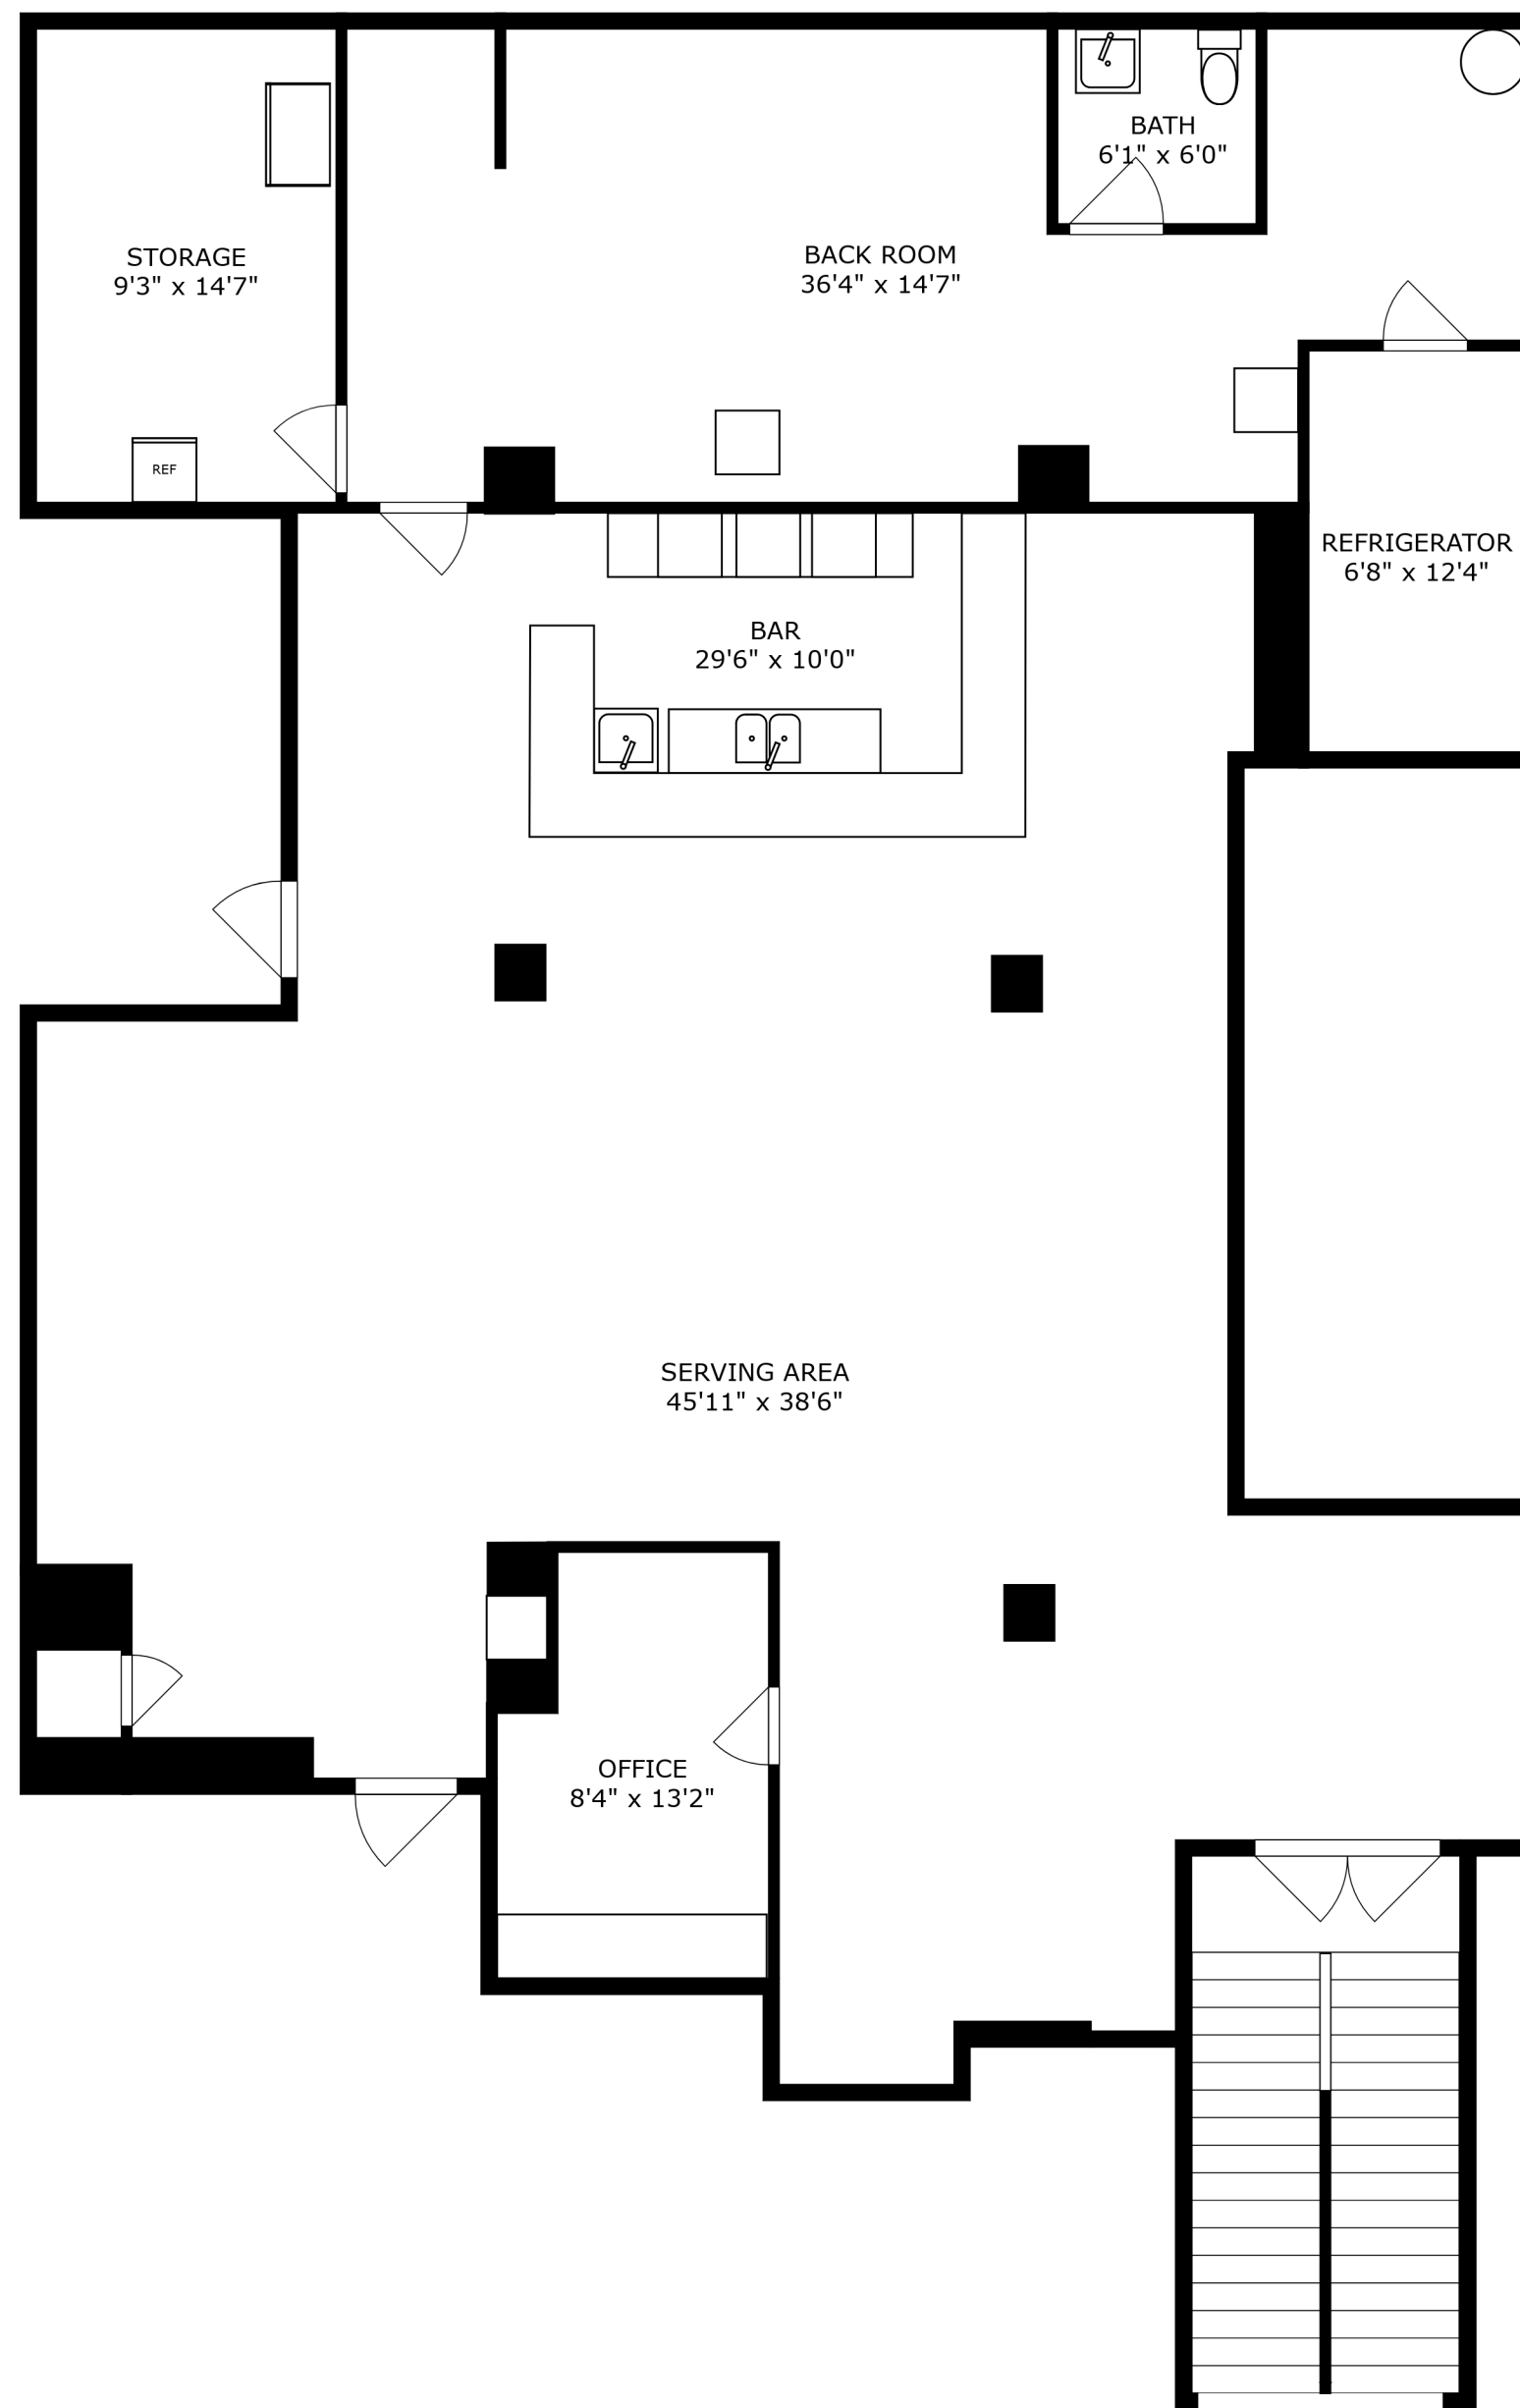

SIZES AND DIMENSIONS ARE APPROXIMATE, ACTUAL MAY VARY.

SIZES AND DIMENSIONS ARE APPROXIMATE, ACTUAL MAY VARY.

FOYER
24'5" x 19'9"

SIZES AND DIMENSIONS ARE APPROXIMATE, ACTUAL MAY VARY.