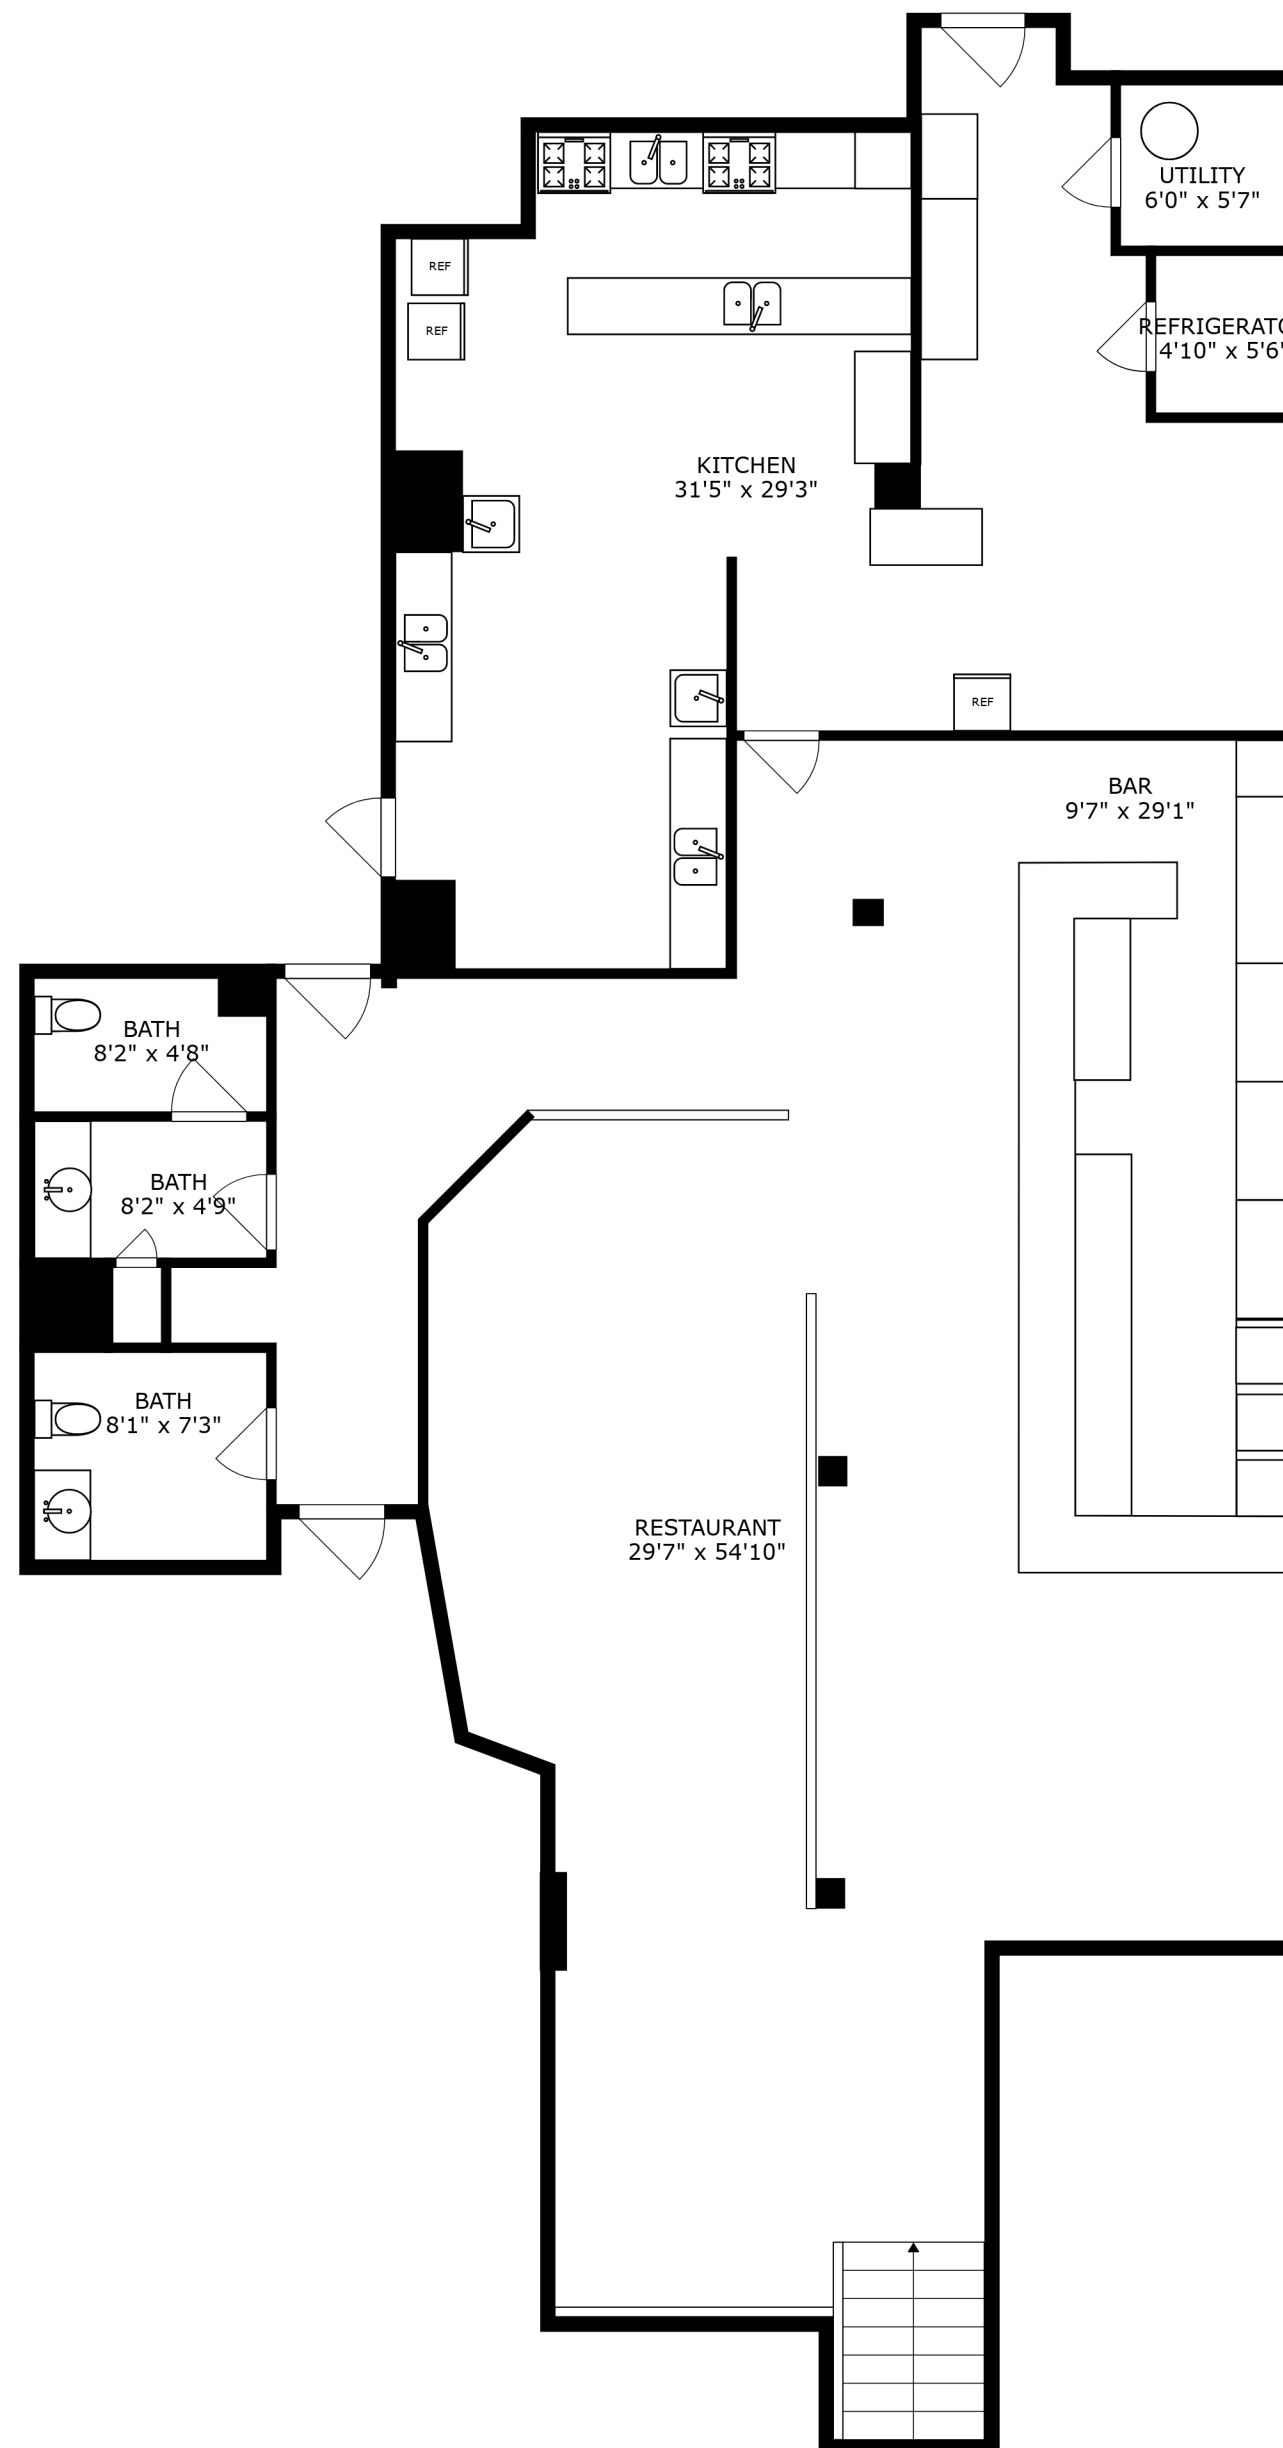

SIZES AND DIMENSIONS ARE APPROXIMATE, ACTUAL MAY VARY.

SIZES AND DIMENSIONS ARE APPROXIMATE, ACTUAL MAY VARY.

FOYER
24'5" x 19'9"

SIZES AND DIMENSIONS ARE APPROXIMATE, ACTUAL MAY VARY.