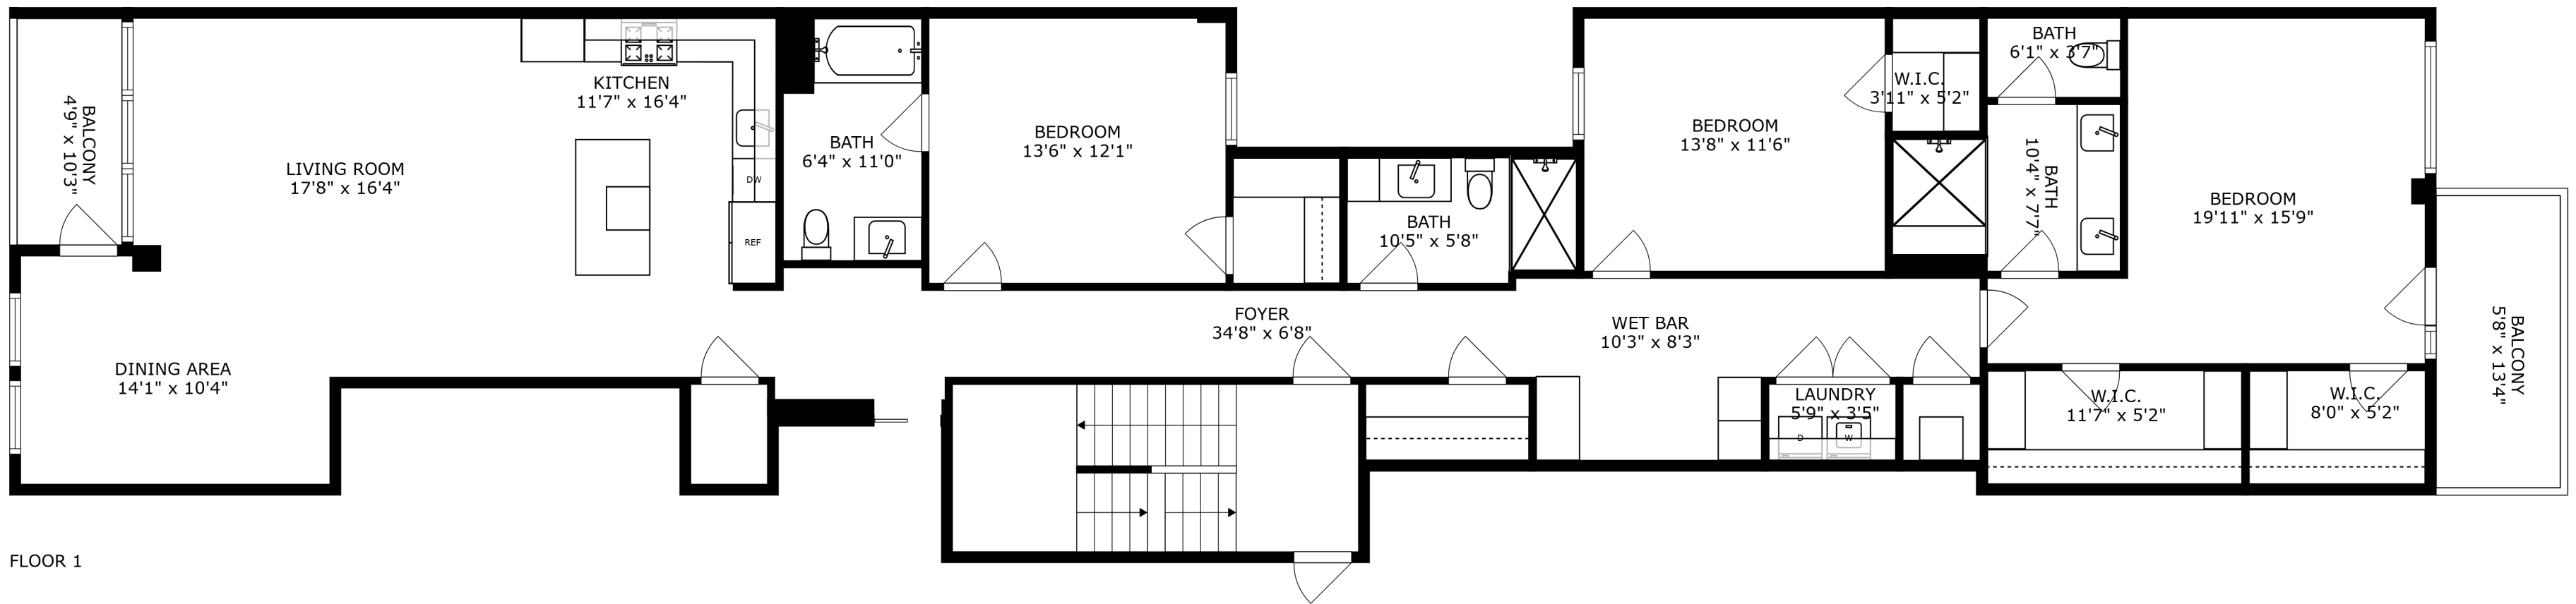

FLOOR 2

FLOOR 1

SIZES AND DIMENSIONS ARE APPROXIMATE, ACTUAL MAY VARY.

ROOF-TOP DECK
54'5" x 21'2"

SIZES AND DIMENSIONS ARE APPROXIMATE, ACTUAL MAY VARY.