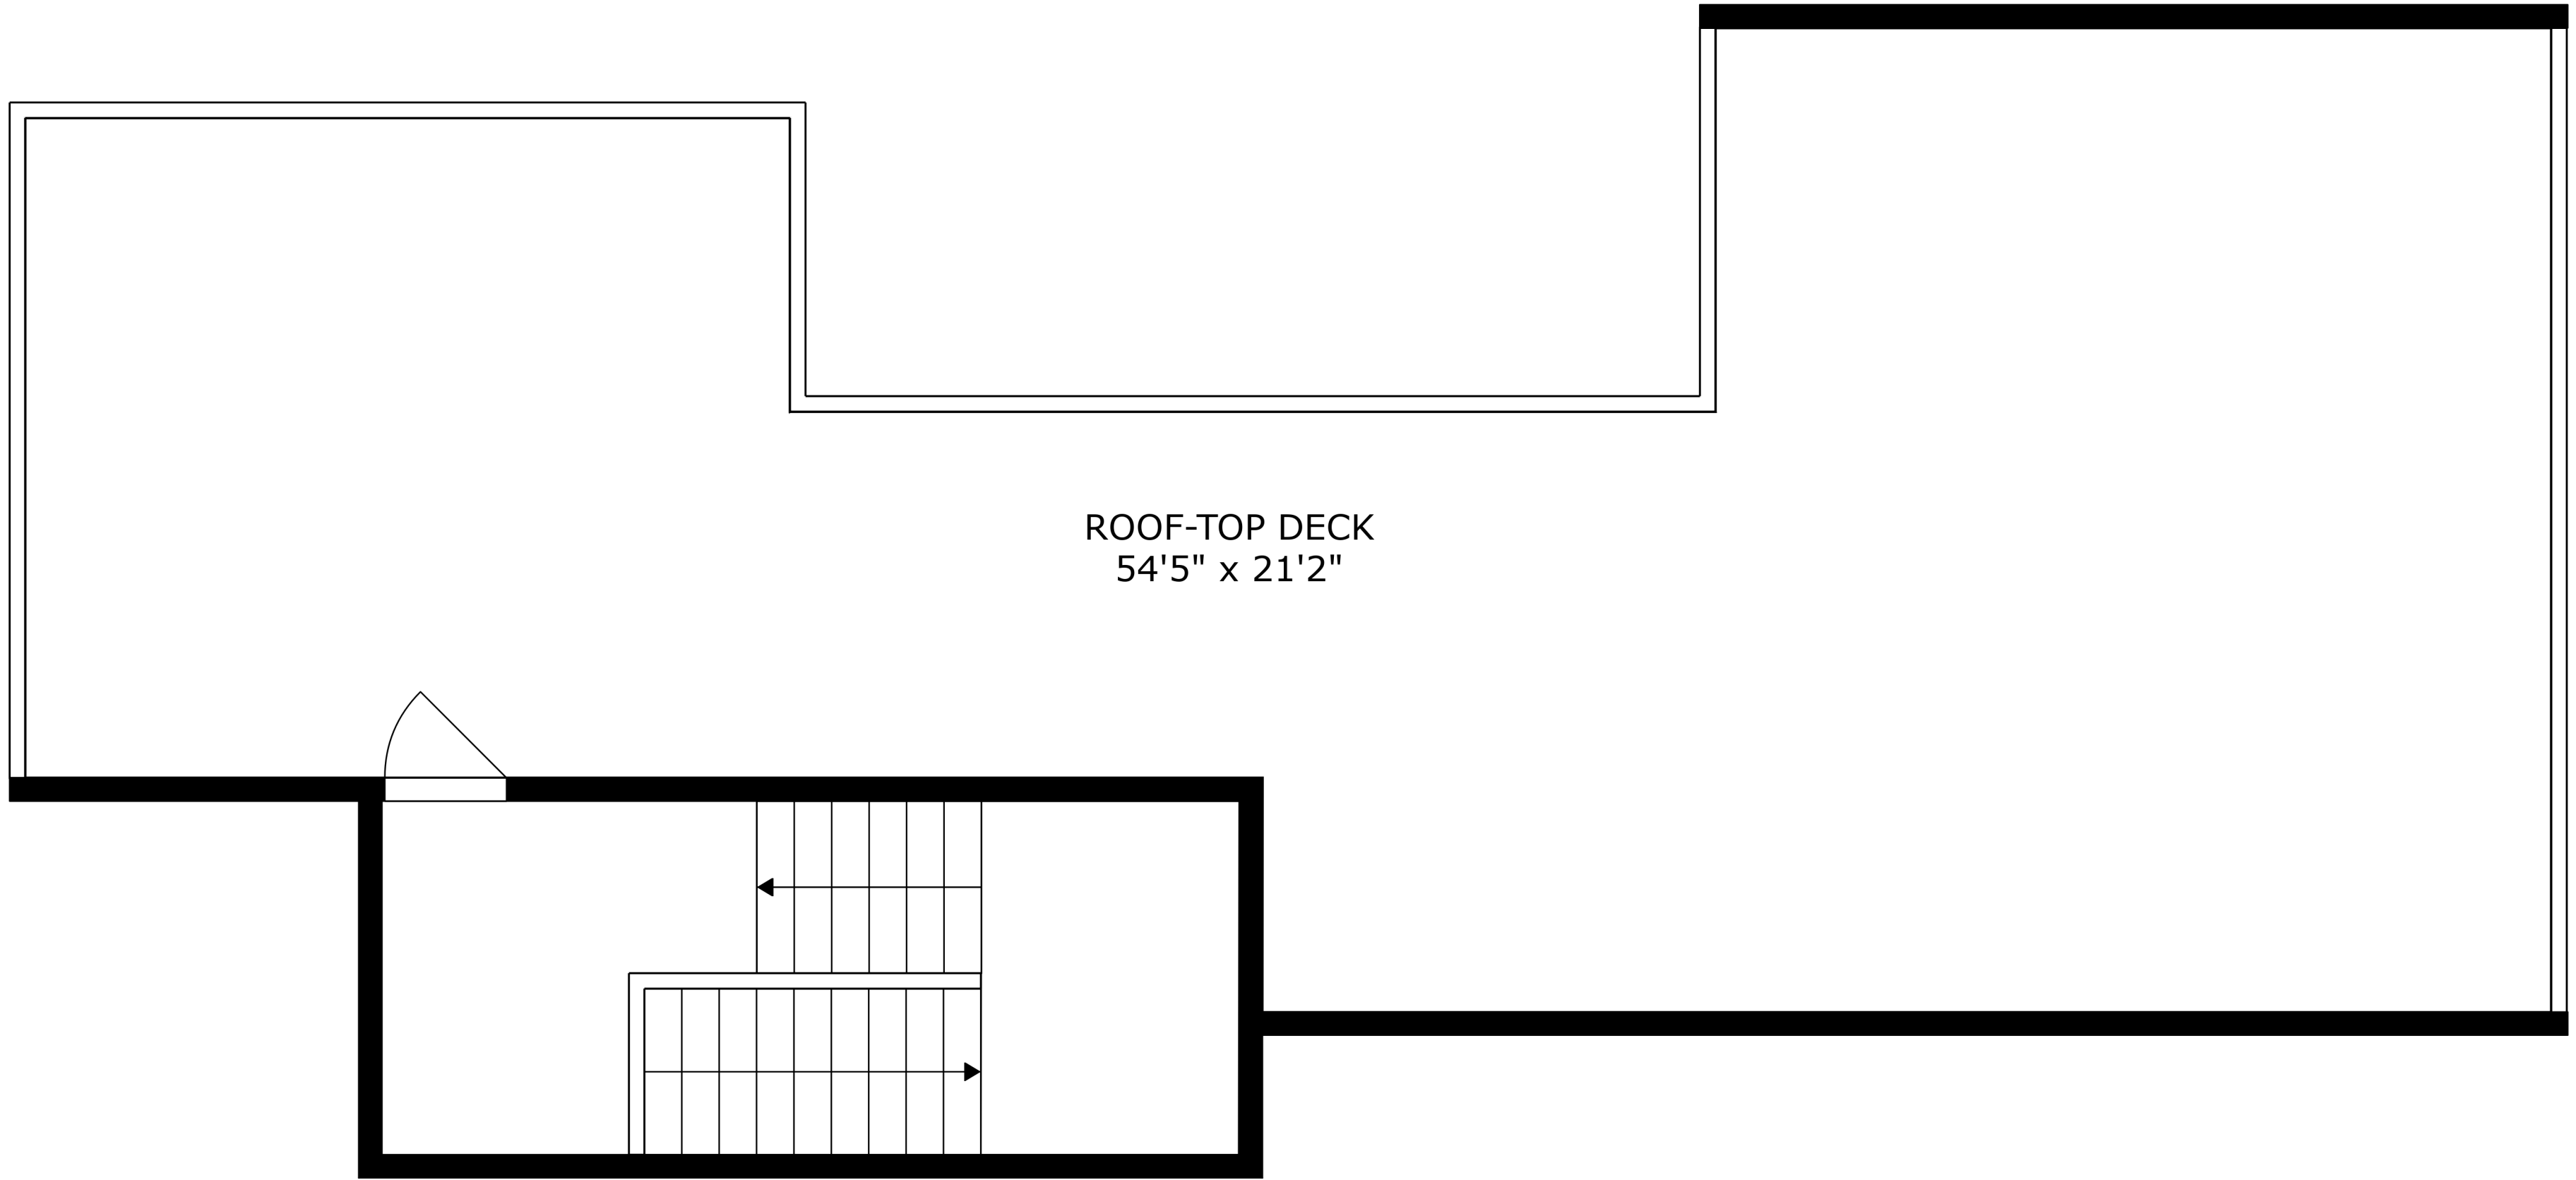

FLOOR 2

FLOOR 1

SIZES AND DIMENSIONS ARE APPROXIMATE, ACTUAL MAY VARY.

ROOF-TOP DECK
54'5" x 21'2"

SIZES AND DIMENSIONS ARE APPROXIMATE, ACTUAL MAY VARY.