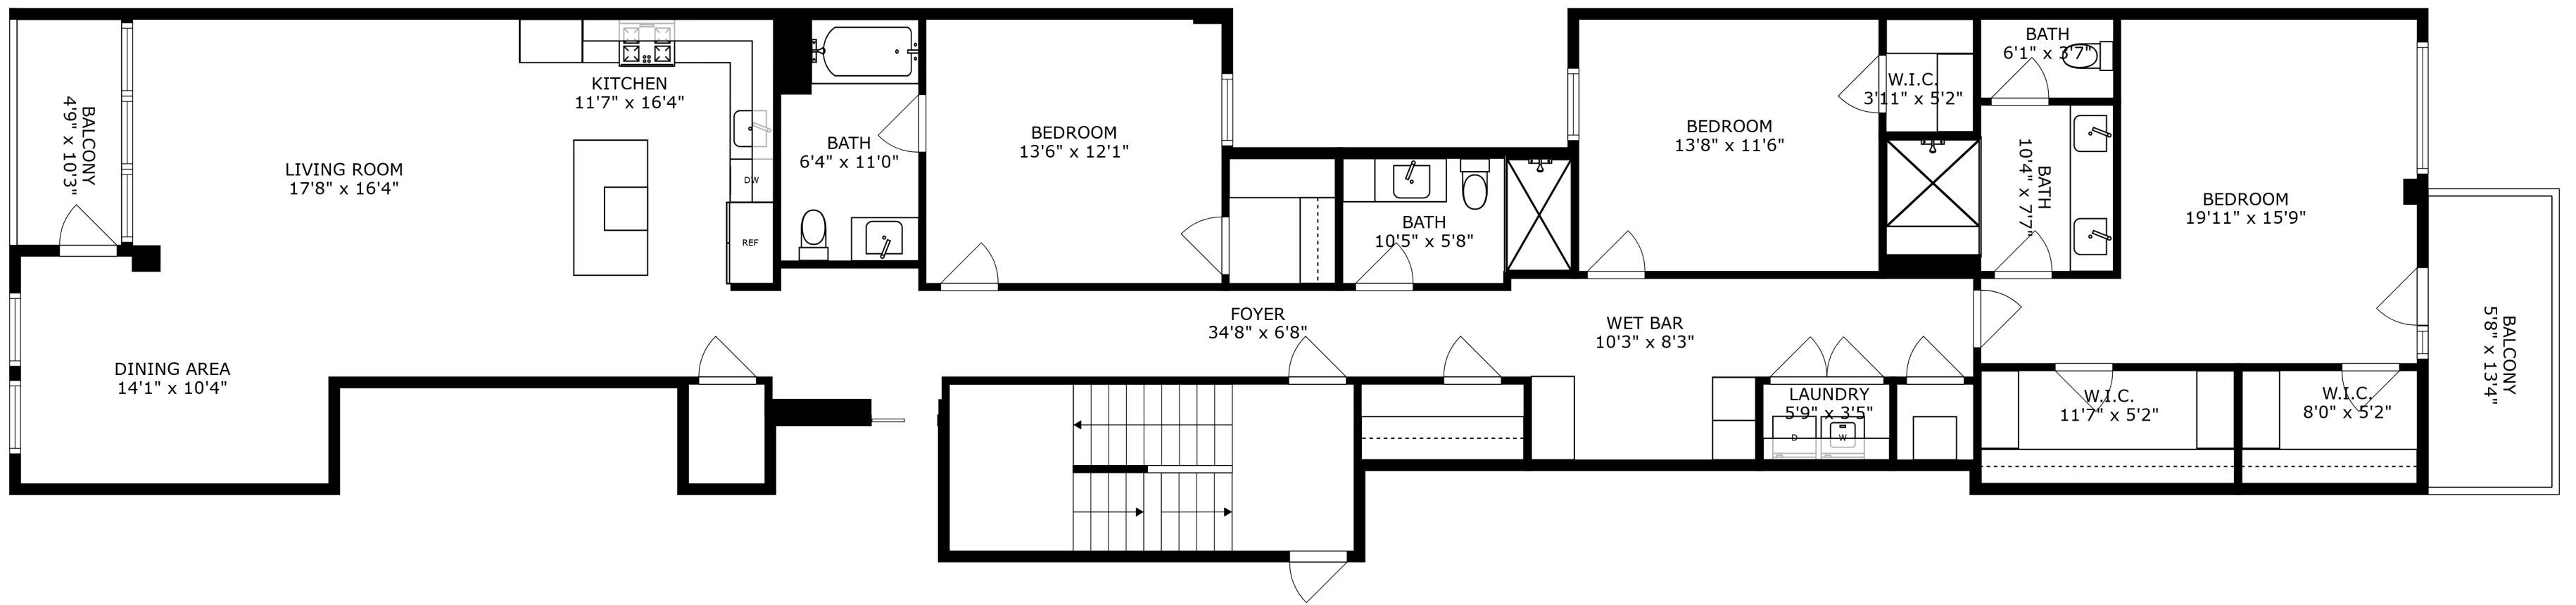

FLOOR 2

FLOOR 1

SIZES AND DIMENSIONS ARE APPROXIMATE, ACTUAL MAY VARY.

ROOF-TOP DECK
54'5" x 21'2"

SIZES AND DIMENSIONS ARE APPROXIMATE, ACTUAL MAY VARY.